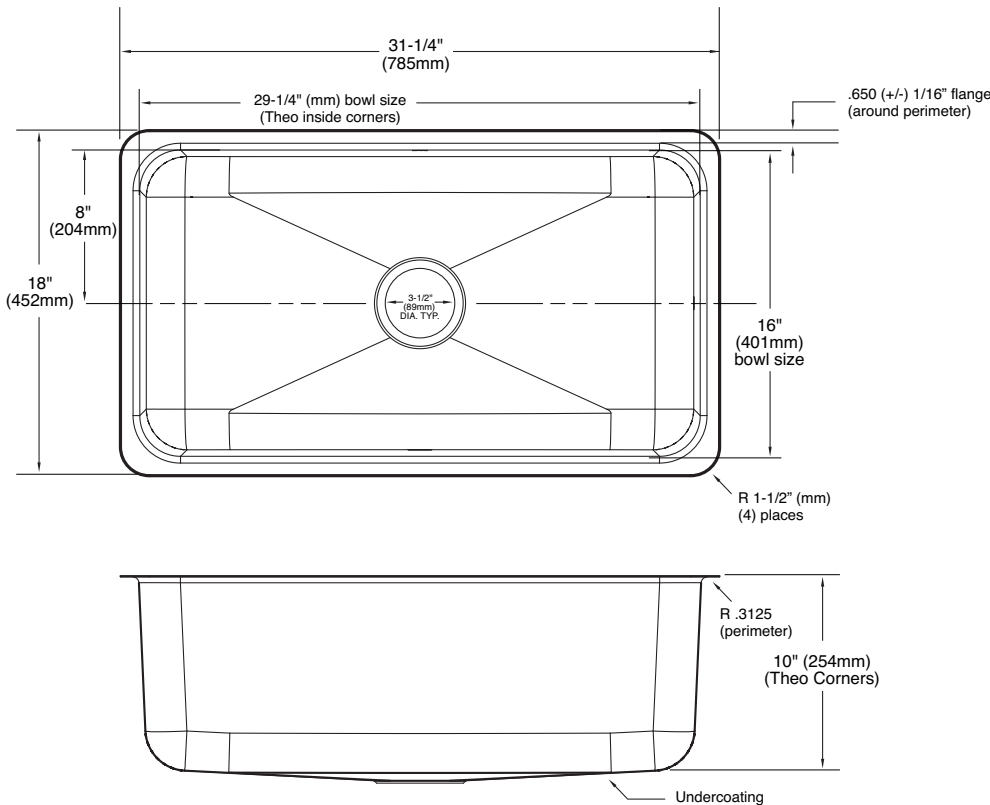

## SINK DESCRIPTION

- Manufactured of 18 gauge stainless steel
- The single bowl is a minimum of 29" x 16" x 10"
- Has one 3-1/2" diameter recessed drain opening
- Soundshield undercoating maximizes sound deadening and inhibits condensation
- Silicone sealant not provided. Includes mounting bracket.
- Other standard mounting hardware not included

## WARRANTY

- Limited lifetime warranty against material or manufacturing defects

**Lancelot® Undermount  
Single Bowl Sink  
Model: S22362  
(UMTL-29"x16"x10")**

## Installation Detail

## CRITICAL DIMENSIONS

(DO NOT SCALE)