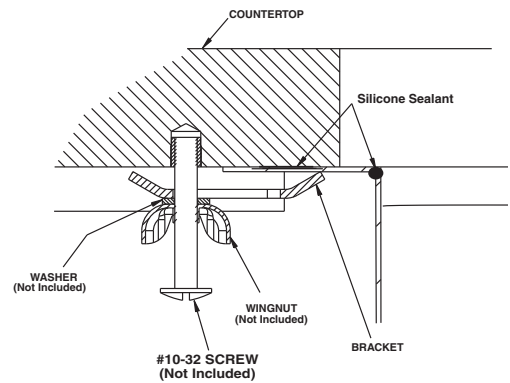

## SINK DESCRIPTION

- Manufactured of 18 gauge stainless steel
- The single bowl is a minimum of 29" x 16" x 10"
- Has one 3-1/2" diameter recessed drain opening
- Soundshield undercoating maximizes sound deadening and inhibits condensation
- Silicone sealant not provided. Includes mounting bracket.
- Other standard mounting hardware not included

## WARRANTY

- Limited lifetime warranty against material or manufacturing defects

**Lancelot® Undermount  
Single Bowl Sink  
Model: S22362  
(UMTL-29"x16"x10")**