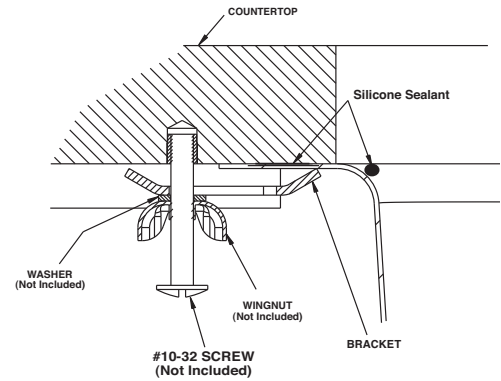

## SINK DESCRIPTION

- Manufactured of 18 gauge stainless steel
- The single bowl is a minimum of 14 x 16 x 8"
- Has one 3-1/2" diameter recessed drain opening
- Soundshield undercoating maximizes sound deadening and inhibits condensation
- Made in U.S.A.
- Silicone sealant not provided. Includes mounting bracket
- Other standard mounting hardware not included

## WARRANTY

- Limited lifetime warranty against material or manufacturing defects

**Lancelot® Undermount  
Single Bowl Sink  
Model: S22351  
(UMTL-14" x 16" x 8")**

**Installation Detail**

## CRITICAL DIMENSIONS

(DO NOT SCALE)