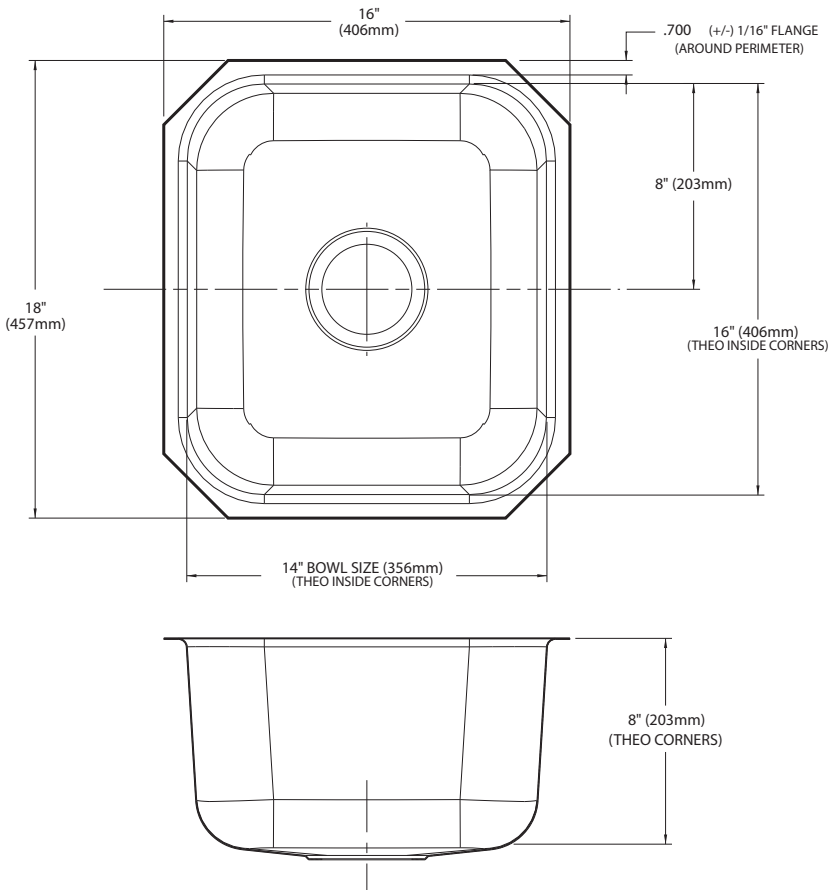

## SINK DESCRIPTION

- Manufactured of 18 gauge stainless steel
- The single bowl is a minimum of 14 x 16 x 8"
- Has one 3-1/2" diameter recessed drain opening
- Soundshield undercoating maximizes sound deadening and inhibits condensation
- Made in U.S.A.
- Silicone sealant not provided. Includes mounting bracket
- Other standard mounting hardware not included

## WARRANTY

- Limited lifetime warranty against material or manufacturing defects

**Lancelot® Undermount  
Single Bowl Sink  
Model: S22351  
(UMTL-14" x 16" x 8")**

**Installation Detail**

## CRITICAL DIMENSIONS

(DO NOT SCALE)