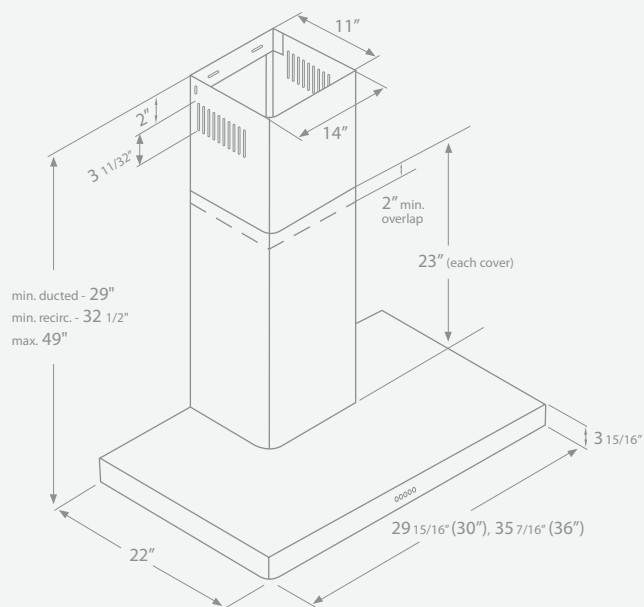

ESSENTIALS

ROMA

WALL

MODEL	ZRA-E30AS / ZRA-E36AS	ZRO-E30AS / ZRO-E36AS
SIZE	30" / 36"	30" / 36"
NET WIDTH	29-15/16" / 35-7/16"	29-15/16" / 35-7/16"
PERFORMANCE		
Internal Blower	290 cfm	600 cfm
Internal Blower Sones	3.2	6
COLOR		
Stainless Steel	SS	SS
FEATURES		
Controls	Mechanical Push Button	Mechanical Push Button
Speed Levels	3	3
Lighting	Halogen, 50W x 2	Halogen, 50W x 2
Dual Level Lighting	No	No
Filters	Metal Mesh x 2	Metal Mesh x 2
Recirculating	Yes	Yes
Duct Cover Extension	Yes, Up to 12' Ceiling	Yes, Up to 12' Ceiling
DUCT SPECIFICATIONS		
Internal Blower - Vertical	6"	6"
Internal Blower - Horizontal	NA	NA
AC INPUT	120V - 60Hz	120V - 60Hz
AC POWER	Max. 180W at 1.5 Amps	Max. 400W at 3.3 Amps
OPTIONAL ACCESSORIES		
Recirculating Kit	ZRC-0050	ZRC-0050
Extension Kit (up to a 12' ceiling)	Z1C-00RA	Z1C-00RA
Mounting Height (Ducted)	Min. ceiling height 7'9". Hood mounted 28" above cooking surface; 64" from floor.	Max. ceiling height 10'1". Hood mounted 36" above cooking surface; 72" from floor.
Mounting Height (Recirculating)	Min. ceiling height 8'. Hood mounted 28" above cooking surface; 64" from floor.	Max. ceiling height 10'1". Hood mounted 36" above cooking surface; 72" from floor.