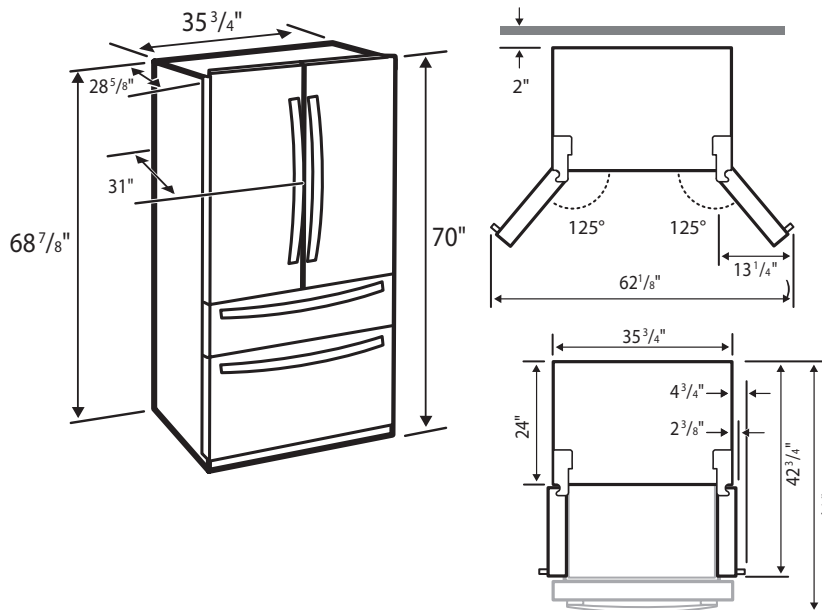

SAMSUNG

RF22KREDBSR

22 cu. ft. Counter-Depth, 4-Door French Door Refrigerator

Installing Your Refrigerator

1. Measure the height, width and depth of the opening, making sure to include baseboards, molding tile, countertop overhang, etc. Check to be sure there is enough room to open the door (consider walls, islands or other obstacles when measuring).
2. Refer to illustration below to determine dimensions.
3. Allow 2" of clearance on hinge side of refrigerator when installing next to a wall where handle may make contact.
4. Allow 1" minimum clearance at rear for proper air circulation and water/electrical connections. Allow a 3/8" minimum clearance at sides and top for ease of installation.
5. Ensure each door and entryway in the home is wide enough for the refrigerator to be moved through easily.

Please note: The following dimension and cutout information is for planning purposes only. For complete installation details, consult manual packed with product, or download manual online at samsung.com.

Dimensions

Total Capacity: 22.4 cu. ft.

Refrigerator: 12.8 cu. ft.

- Premium External Filtered Water and Ice Dispenser (Crushed or Cubed Ice)
- Ice Master Ice Maker
- 2 Humidity-Controlled Crispers
- 6 Door Bins: 3 Gallon, 3 Regular
- 5 Tempered Glass Spill-Proof Shelves
 - 1 Slide-In
 - 1 Foldable Half
 - 3 Fixed
- High-Efficiency LED Lighting

*Compressor, evaporator, condenser, drier, connecting tubing.

Product Dimensions & Weight

Dimensions (WxHxD with hinges, handles and doors):
35³/₄" x 70" x 31"

Dimensions (WxHxD without hinges and door):
35³/₄" x 68⁷/₈" x 24"