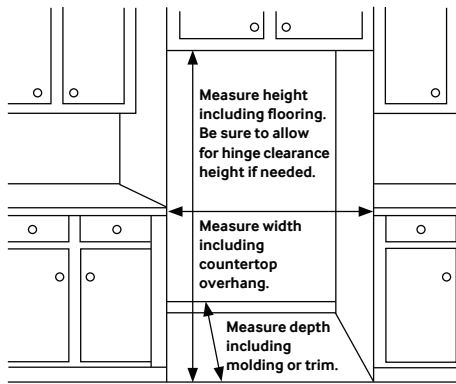

SAMSUNG

RF22KREDBSR

22 cu. ft. Counter-Depth, 4-Door French Door Refrigerator

Installing Your Refrigerator

1. Measure the height, width and depth of the opening, making sure to include baseboards, molding tile, countertop overhang, etc. Check to be sure there is enough room to open the door (consider walls, islands or other obstacles when measuring).
2. Refer to illustration below to determine dimensions.
3. Allow 2" of clearance on hinge side of refrigerator when installing next to a wall where handle may make contact.
4. Allow 1" minimum clearance at rear for proper air circulation and water/electrical connections. Allow a 3/8" minimum clearance at sides and top for ease of installation.
5. Ensure each door and entryway in the home is wide enough for the refrigerator to be moved through easily.

Please note: The following dimension and cutout information is for planning purposes only. For complete installation details, consult manual packed with product, or download manual online at samsung.com.

Dimensions

Total Capacity: 22.4 cu. ft.

Refrigerator: 12.8 cu. ft.

- Premium External Filtered Water and Ice Dispenser (Crushed or Cubed Ice)
- Ice Master Ice Maker
- 2 Humidity-Controlled Crispers
- 6 Door Bins: 3 Gallon, 3 Regular
- 5 Tempered Glass Spill-Proof Shelves
 - 1 Slide-In
 - 1 Foldable Half
 - 3 Fixed
- High-Efficiency LED Lighting

*Compressor, evaporator, condenser, drier, connecting tubing.

Product Dimensions & Weight

Dimensions (WxHxD with hinges, handles and doors):
35³/₄" x 70" x 31"

Dimensions (WxHxD without hinges and door):
35³/₄" x 68⁷/₈" x 24"