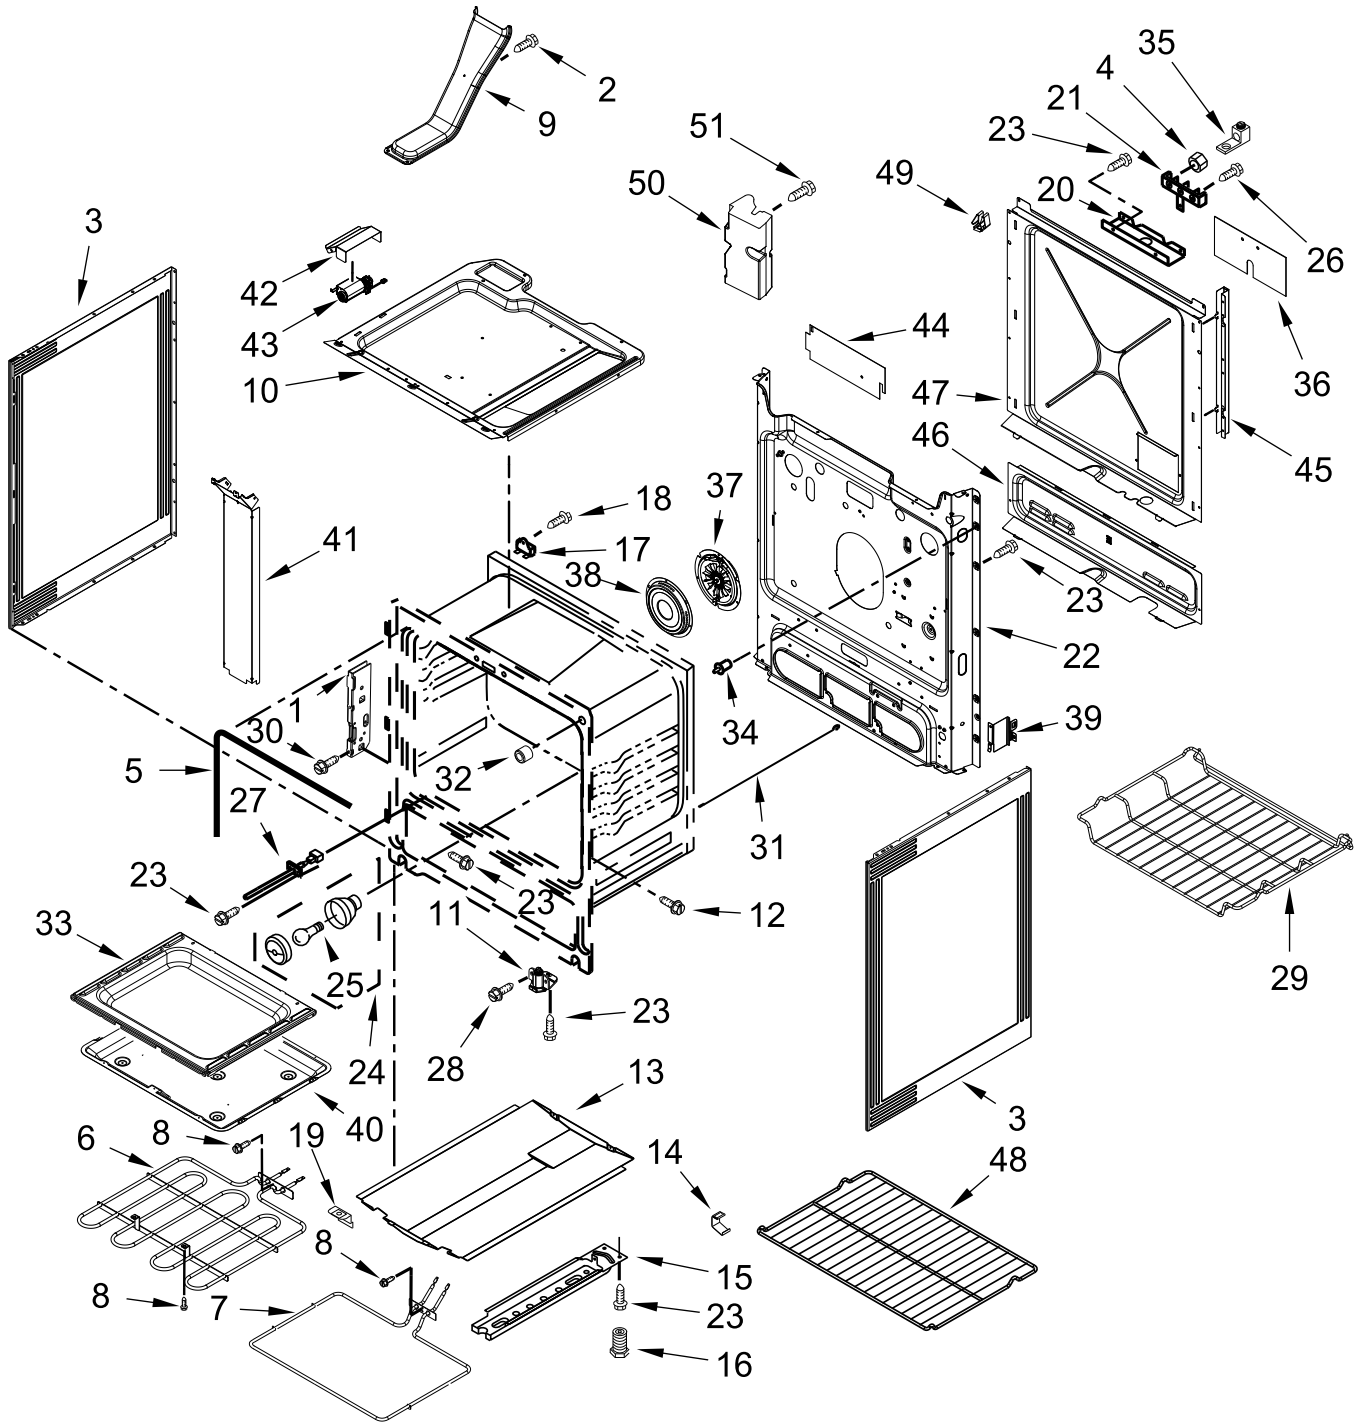

CHASSIS PARTS

CHASSIS PARTS

<u>Illus. No.</u>	<u>Part No.</u>	<u>Description</u>	<u>Illus. No.</u>	<u>Part No.</u>	<u>Description</u>	<u>Illus. No.</u>	<u>Part No.</u>	<u>Description</u>
1	W10289077	Receiver, Hinge	20	3186034	Bracket, Service	39	W10273002	Bracket, Oven Support
2	W10362924	Screw	21	W10245259	Block, Terminal	40	W10346147	Pan, Bake
3		Panel, Side	22		Back, Main (Not Serviced)	41	W10162255	Duct, Cover
	W10162245	Black				42	W10162254	Duct, Cooling
4	3400029	Nut	23	3196178	Screw	43	W10877642	Assembly, Cooling Fan
5	W10162385	Gasket, Door	24	W10454648	Assembly, Light	44	W11117035	Shield, Wire
6	W10544951	Element, Broil	25	311255	Bulb, Oven Light	45	W10162241	Channel, Rear
7	W10774342	Element, Bake	26	3400016	Screw	46	W10162248	Cover, Wire
8	W10362924	Screw	27	W10181986	Sensor, Oven	47	W10849261	Cover, Back
9	W11122085	Assembly, Flue	28	3196169	Screw	48	W10531060	Rack, Oven
10	W10289168	Box, Burner SI	29	W10289145	Rack, Oven (Gull-Wing)	49	W10866583	Panel, Clip
11	W10341186	Assembly, Front Foot	30	W10031780	Screw	50	W10914589	Counterweight
12	W10067840	Screw	31	W10273192	Rod, Door Switch	51	W11034869	Screw
13	W10541959	Shield, Bake	32	9758701	Spacer, Door			FOLLOWING PARTS NOT ILLUSTRATED
14	W10137382	Clip, Panel	33	W10774446	Bottom, Oven			
15	W10390008	Assembly, Base Rail (Left)	34	W10627802	Switch, Door			
	W10390007	Assembly, Base Rail (Right)	35	W10281322	Kit, Bare Wire Adapter Block	W10289173		Insulation, Wrap
16	W10058460	Foot, Leveling	36	W10655441	Shield, Power Cord	W10575374		Insulation, Bottom
17	3196548	Fuse, Thermal	37	W10874477	Assembly, Convection	4820F015-59		Insulation, Strap
18	3196172	Screw	38	W10346154	Cover, Convection	W10162240		Insulation, Back
19	W10035900	Support, Oven Bottom				7111P017-60		Clamp, Wire