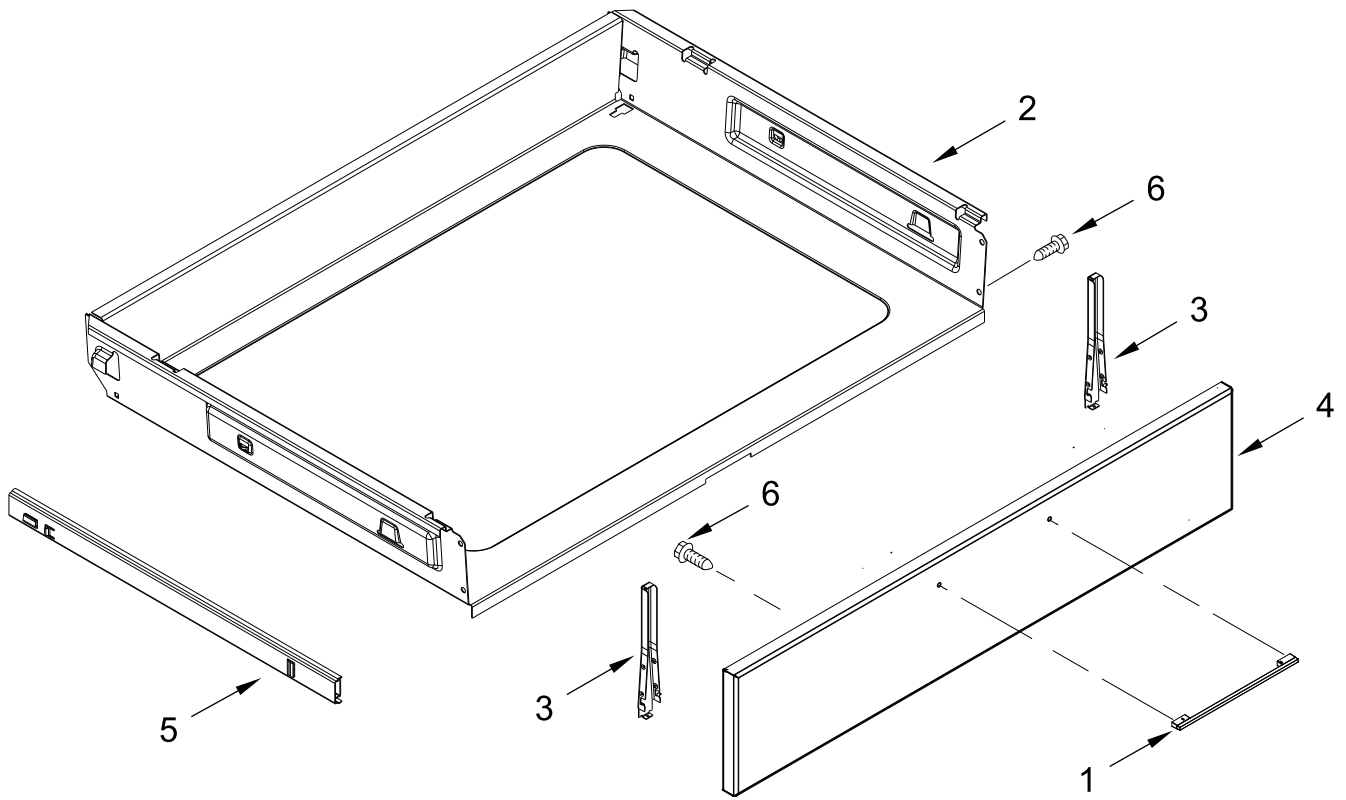

DRAWER PARTS

DRAWER PARTS

<u>Illus.</u> <u>No.</u>	<u>Part No.</u>	<u>Description</u>
1		Handle, Drawer
	W11082254	Stainless
2	W10688022	Drawer, Storage
3	W10318026	Bracket, Mounting

<u>Illus.</u> <u>No.</u>	<u>Part No.</u>	<u>Description</u>
4		Panel, Drawer Front
	W11039972	Stainless
	W11039973	Sunset Bronze

<u>Illus.</u> <u>No.</u>	<u>Part No.</u>	<u>Description</u>
5	W10441804	Slide, Drawer (Left)
	W10441805	Slide, Drawer (Right)
6	3196169	Screw