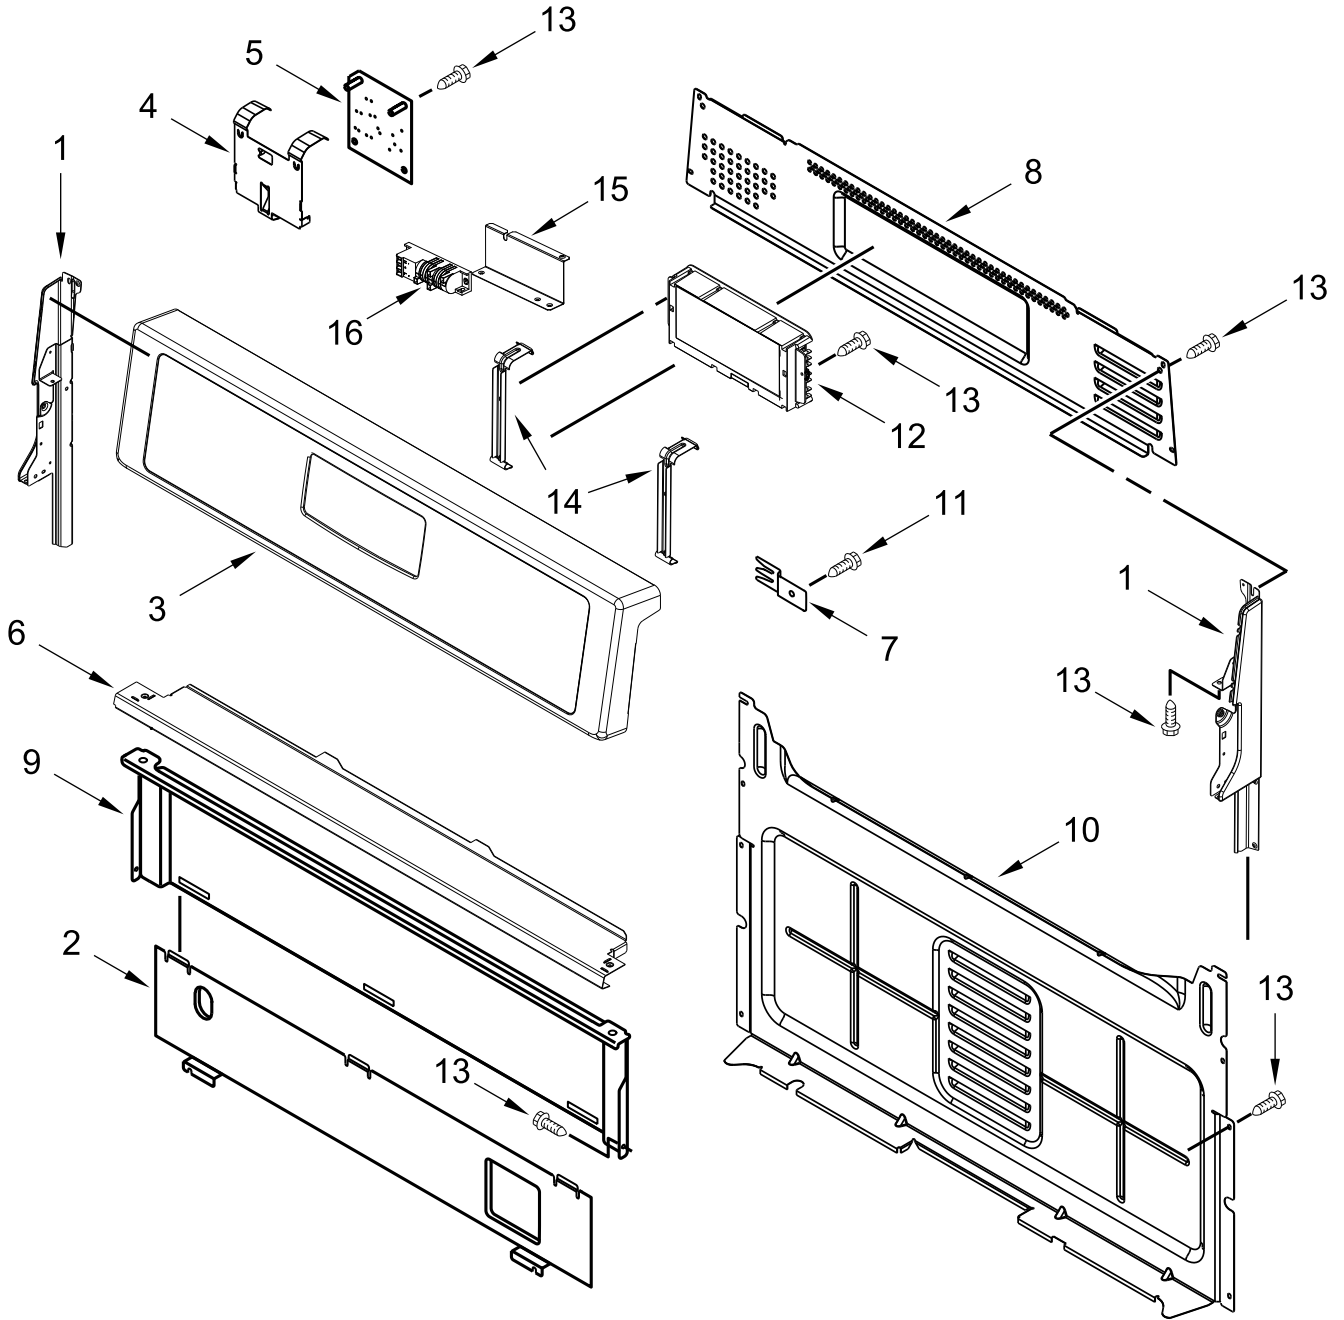

30" GAS FREESTANDING SELF CLEAN RANGE

MODELS:

WFG525S0JT0 (Biscuit)

COOKTOP PARTS

COOKTOP PARTS

<u>Illus. No.</u>	<u>Part No.</u>	<u>Description</u>	<u>Illus. No.</u>	<u>Part No.</u>	<u>Description</u>	<u>Illus. No.</u>	<u>Part No.</u>	<u>Description</u>
1		Literature Parts	5		Panel, Manifold	15	W10673618	Screw
	W11333091	Instructions, Installation		W11089576	Biscuit			FOLLOWING PARTS NOT ILLUSTRATED
	W11333082	Guide, Use and Care	6		Knob, Control		W10842520	Harness, Main
	W11333114	Sheet, Tech		W11023143	Biscuit		W10753750	Harness, Bake/Broil
	W11351206	Diagram, Wiring	7		Kit, Grate		W10809927	Harness, Cooktop
2		Kit, Burner Cap	8	3400701	Screw		3196520	Clip, Wire
	W10183375	Black	9	3196557	Screw		W10334923	Clip, Gas Wiring
3	W10515455	Assembly, Burner (17.5K)	10	W10306542	Bracket, Anti-Tip		313438	Clip, Harness
		(Left Front & Right Front)	11	7101P485-60	Screw, Anti-Tip Kit		3196896	Clip, Wire
	W10515454	Assembly, Burner (9.5K)	12	W11194809	Electrode (Left Front, Left Rear, Right Front)		3196173	Screw (Grounding)
		(Left Rear & Center)			(Center)			
	W10515453	Assembly, Burner (6K)		W10515459	Electrode (Right Rear)			
		(Right Rear)	13	8273062	Screw			
4		Cooktop	14	W10298664	Spreader, Flame			
	W11182551	Biscuit						

CONTROL PANEL PARTS

CONTROL PANEL PARTS

<u>Illus.</u> <u>No.</u>	<u>Part No.</u>	<u>Description</u>	<u>Illus.</u> <u>No.</u>	<u>Part No.</u>	<u>Description</u>	<u>Illus.</u> <u>No.</u>	<u>Part No.</u>	<u>Description</u>
1		Endcap	5	W10920631	Module, Spark DSI	11	3196169	Screw
	W11130373	Biscuit (Left)	6	W10516123	Bracket, Console Mounting	12		Control, Electronic (LCX)
	W11130380	Biscuit (Right)					W11204523	Biscuit
2	8053505	Shield, Heat	7	8523412	Bracket, Rear Cooktop	13	3196178	Screw
3		Panel, Control	8	W10198745	Cover, Upper	14	W10695491	Bracket, Control
	W11027383	Biscuit	9	W10192841	Shield, Heat	15	W10797001	Bracket, Ignitor
4	W10762981	Bracket, Mounting	10	W10184370	Cover, Back	16	W10475149	Module, Spark (5+0)