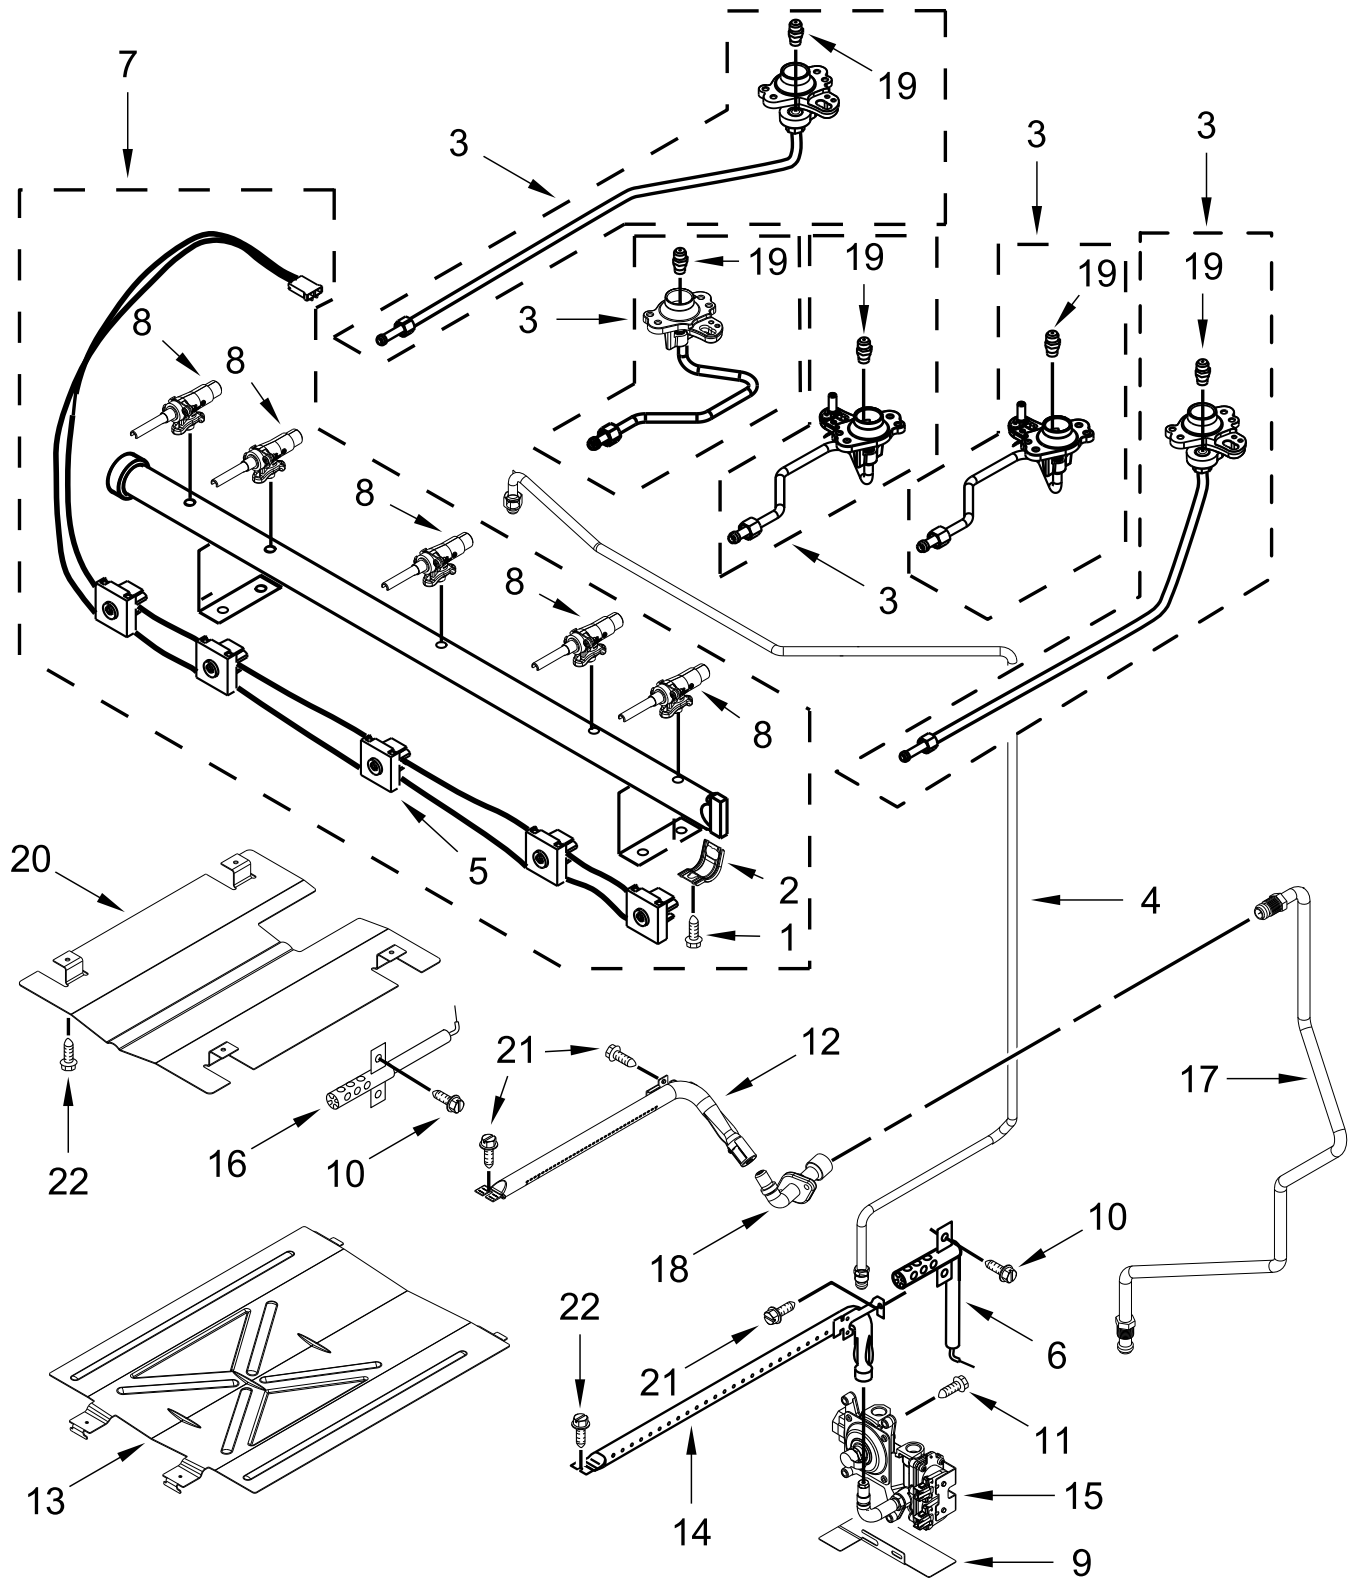

CONTROL PANEL PARTS

<u>Illus.</u> <u>No.</u>	<u>Part No.</u>	<u>Description</u>	<u>Illus.</u> <u>No.</u>	<u>Part No.</u>	<u>Description</u>	<u>Illus.</u> <u>No.</u>	<u>Part No.</u>	<u>Description</u>
1		Endcap	5	W10920631	Module, Spark DSI	11	3196169	Screw
	W11130373	Biscuit (Left)	6	W10516123	Bracket, Console Mounting	12		Control, Electronic (LCX)
	W11130380	Biscuit (Right)					W11204523	Biscuit
2	8053505	Shield, Heat	7	8523412	Bracket, Rear Cooktop	13	3196178	Screw
3		Panel, Control	8	W10198745	Cover, Upper	14	W10695491	Bracket, Control
	W11027383	Biscuit	9	W10192841	Shield, Heat	15	W10797001	Bracket, Ignitor
4	W10762981	Bracket, Mounting	10	W10184370	Cover, Back	16	W10475149	Module, Spark (5+0)

MANIFOLD PARTS