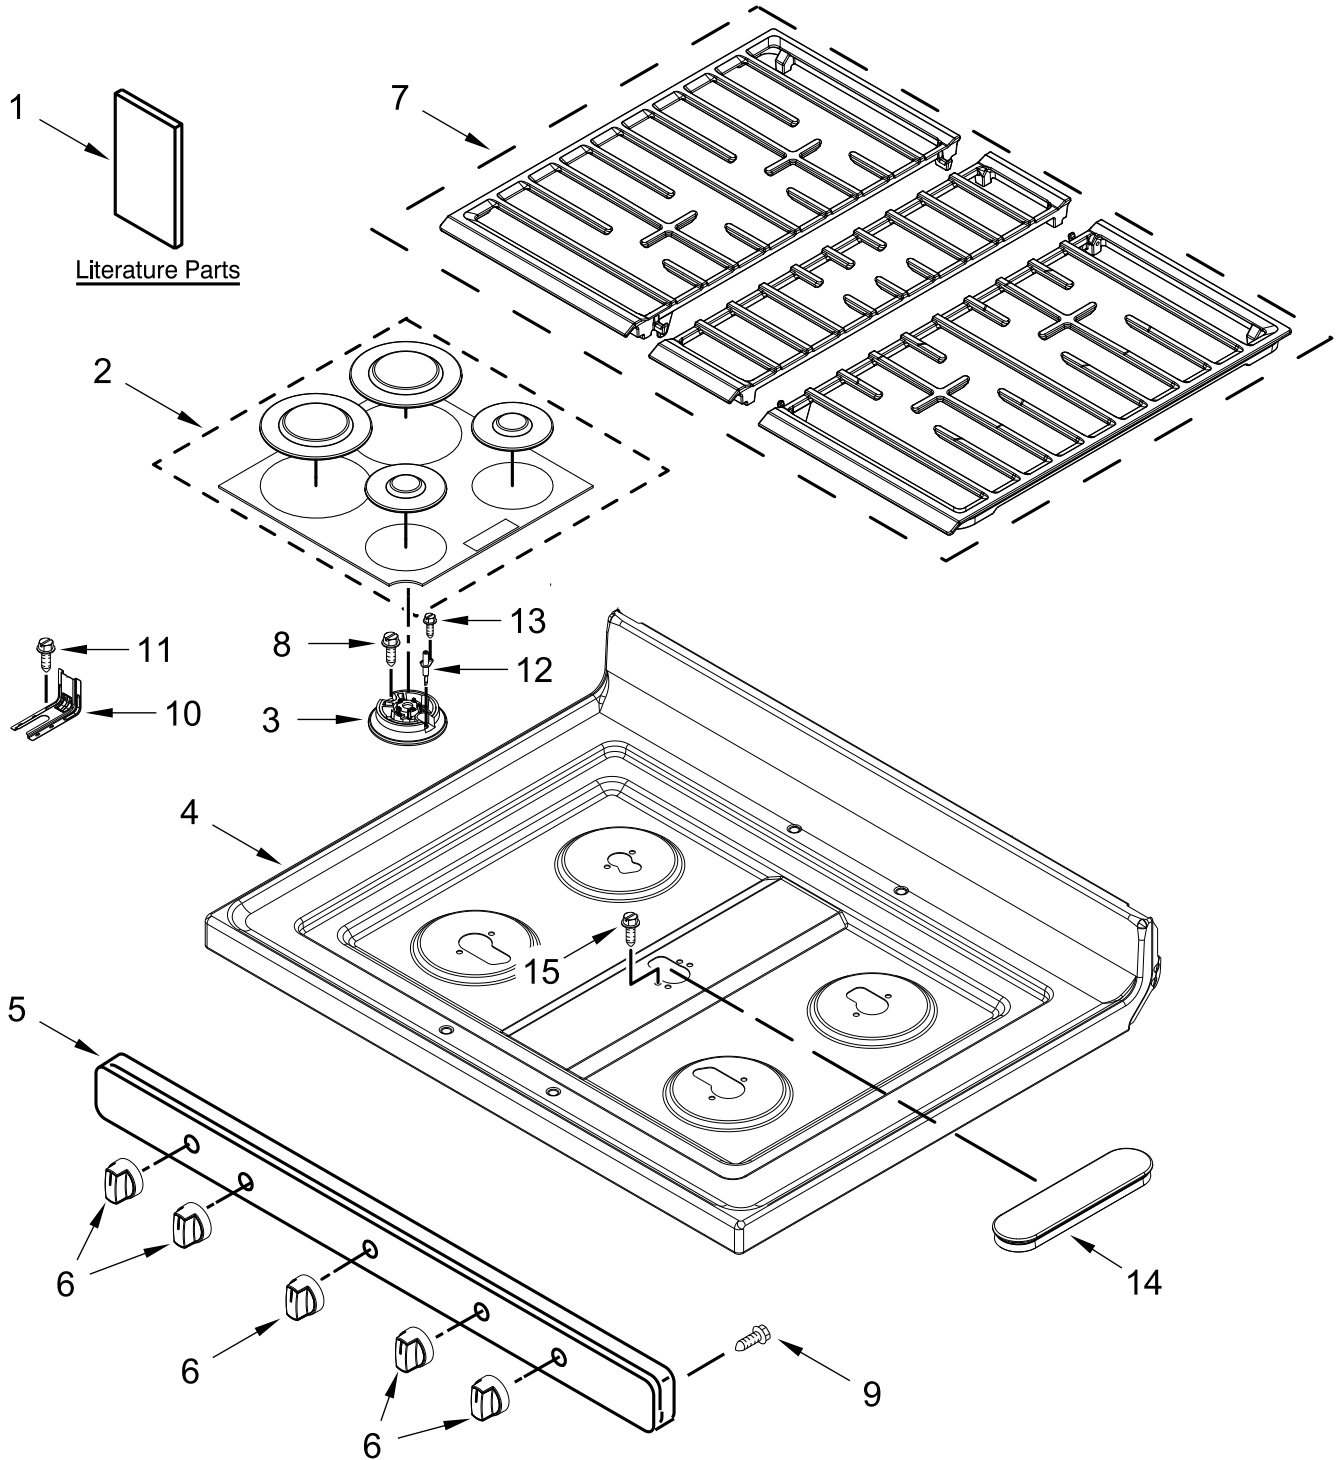

30" GAS FREESTANDING SELF CLEAN RANGE

MODELS:

WFG525S0JT0 (Biscuit)

COOKTOP PARTS

COOKTOP PARTS

<u>Illus. No.</u>	<u>Part No.</u>	<u>Description</u>	<u>Illus. No.</u>	<u>Part No.</u>	<u>Description</u>	<u>Illus. No.</u>	<u>Part No.</u>	<u>Description</u>
1		Literature Parts	5		Panel, Manifold	15	W10673618	Screw
	W11333091	Instructions, Installation		W11089576	Biscuit			FOLLOWING PARTS NOT ILLUSTRATED
	W11333082	Guide, Use and Care	6		Knob, Control		W10842520	Harness, Main
	W11333114	Sheet, Tech		W11023143	Biscuit		W10753750	Harness, Bake/Broil
	W11351206	Diagram, Wiring	7		Kit, Grate		W10809927	Harness, Cooktop
2		Kit, Burner Cap	8	3400701	Screw		3196520	Clip, Wire
	W10183375	Black	9	3196557	Screw		W10334923	Clip, Gas Wiring
3	W10515455	Assembly, Burner (17.5K)	10	W10306542	Bracket, Anti-Tip		313438	Clip, Harness
		(Left Front & Right Front)	11	7101P485-60	Screw, Anti-Tip Kit		3196896	Clip, Wire
	W10515454	Assembly, Burner (9.5K)	12	W11194809	Electrode (Left Front, Left Rear, Right Front)		3196173	Screw (Grounding)
		(Left Rear & Center)			(Center)			
	W10515453	Assembly, Burner (6K)		W10515459	Electrode (Right Rear)			
		(Right Rear)	13	8273062	Screw			
4		Cooktop	14	W10298664	Spreader, Flame			
	W11182551	Biscuit						

CONTROL PANEL PARTS

CONTROL PANEL PARTS

<u>Illus.</u> <u>No.</u>	<u>Part No.</u>	<u>Description</u>	<u>Illus.</u> <u>No.</u>	<u>Part No.</u>	<u>Description</u>	<u>Illus.</u> <u>No.</u>	<u>Part No.</u>	<u>Description</u>
1		Endcap	5	W10920631	Module, Spark DSI	11	3196169	Screw
	W11130373	Biscuit (Left)	6	W10516123	Bracket, Console Mounting	12		Control, Electronic (LCX)
	W11130380	Biscuit (Right)					W11204523	Biscuit
2	8053505	Shield, Heat	7	8523412	Bracket, Rear Cooktop	13	3196178	Screw
3		Panel, Control	8	W10198745	Cover, Upper	14	W10695491	Bracket, Control
	W11027383	Biscuit	9	W10192841	Shield, Heat	15	W10797001	Bracket, Ignitor
4	W10762981	Bracket, Mounting	10	W10184370	Cover, Back	16	W10475149	Module, Spark (5+0)