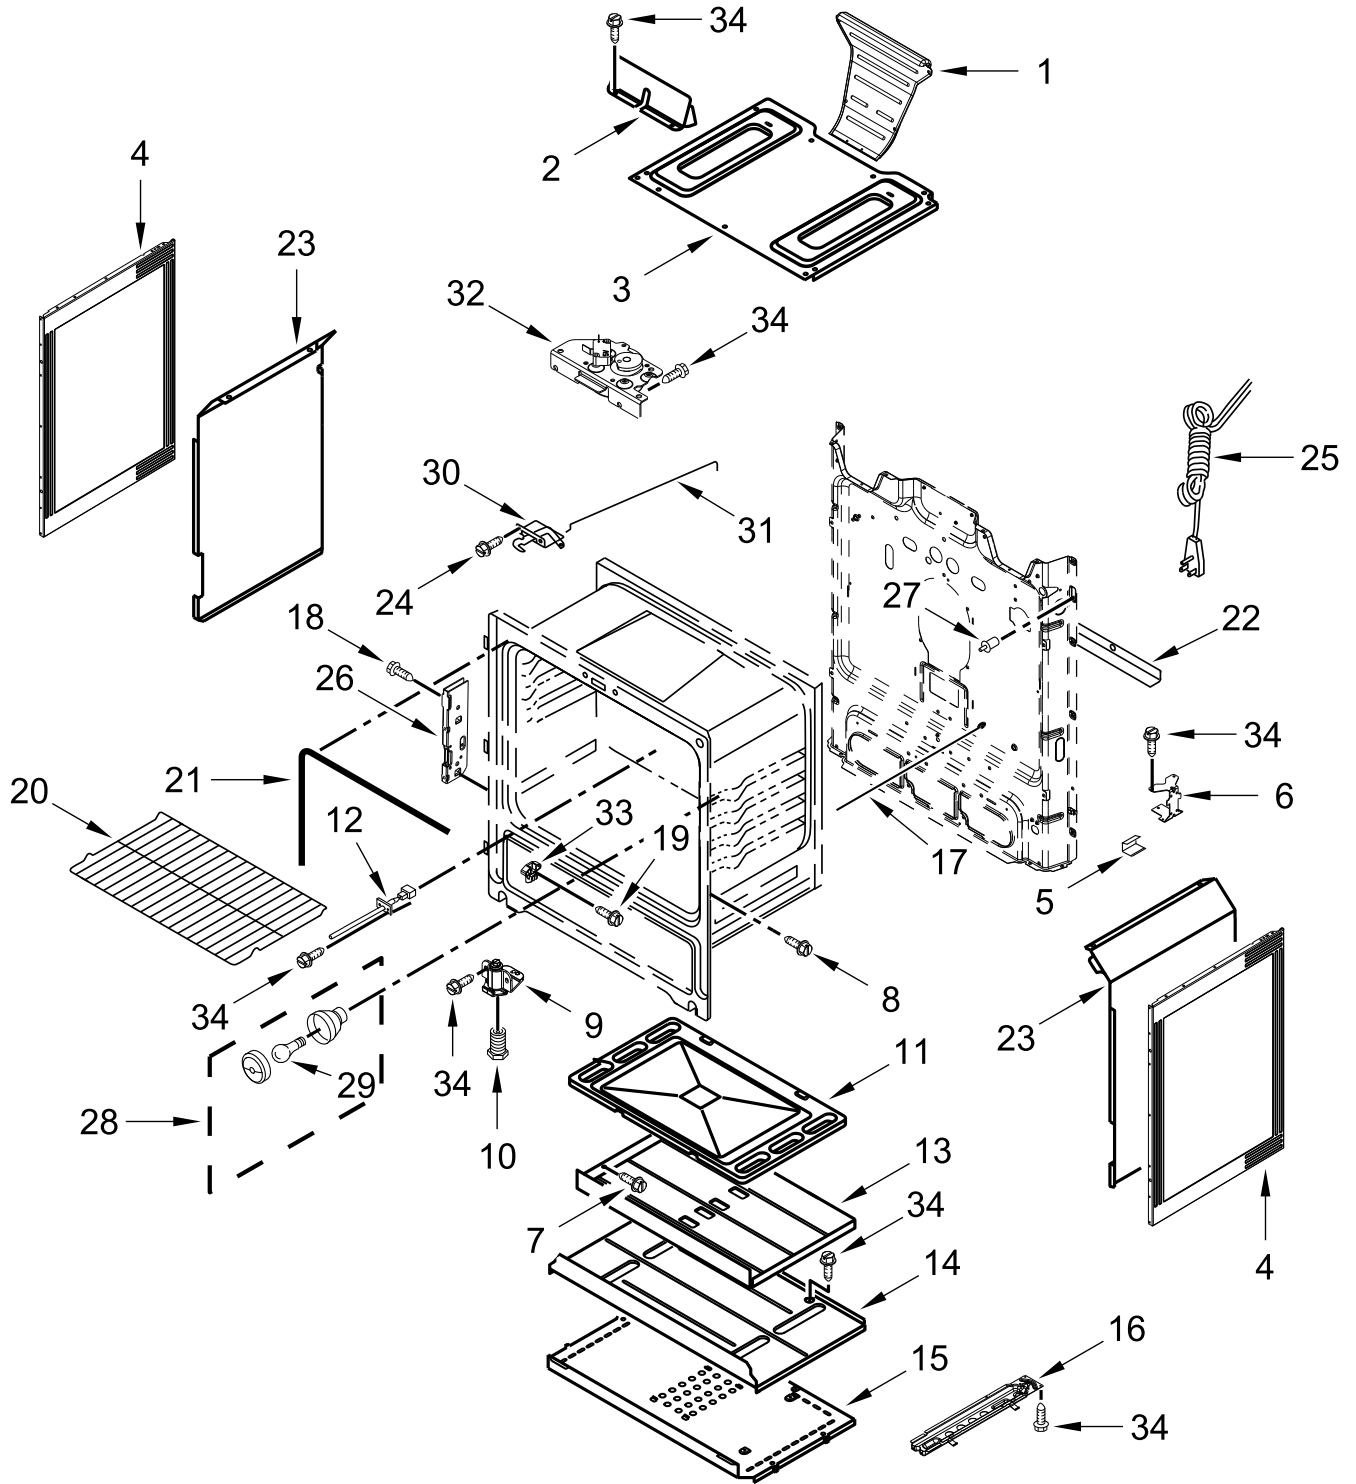

CHASSIS PARTS

CHASSIS PARTS

<u>Illus. No.</u>	<u>Part No.</u>	<u>Description</u>	<u>Illus. No.</u>	<u>Part No.</u>	<u>Description</u>	<u>Illus. No.</u>	<u>Part No.</u>	<u>Description</u>
1	W10153186	Box, Flue	15	8053968	Shield, Lower	26	W10289077	Receiver, Hinge
2	8272747	Shield, Flue	16	W10390008	Assembly, Base Rail (Left)	27	W10627802	Switch, Door
3	8273036	Box-Burner, Gas Sealed		W10390007	Assembly, Base Rail (Right)	28	W11175594	Assembly, Light
4		Panel, Side				29	W10571723	Bulb, Halogen 40 Watts
	W10162246	Biscuit	17	9757239	Rod, Door Switch	30	9761013	Assembly, Door Latch (Front)
5	W10137382	Clip, Panel	18	W10031780	Screw			
6	8523249	Bracket, Manifold	19	3400080	Screw	31	W10078370	Rod, Push Latch
7	W10362924	Screw	20	W10268578	Rack, Oven	32	W10107820	Assembly, Door Latch (Rear)
8	3196560	Screw	21	W10658354	Seal, Door			
9	W10341186	Assembly, Front Foot	22	W10435470	Brace, Main Back	33	W10674705	Glide, Drawer Front
10	W10058460	Foot, Leveling	23	9761449	Retainer, Insulation (Left)	34	3196178	Screw
11	3195097	Bottom, Oven		9761448	Retainer, Insulation (Right)			FOLLOWING PARTS NOT ILLUSTRATED
12	W10586204	Sensor					8524099	Insulation, Wrap
13	8053967	Baffle, Burner Oven	24	3196560	Screw		W10180437	Insulation, Back
14	8053969	Shield, Heat	25	W10624590	Cord, Power