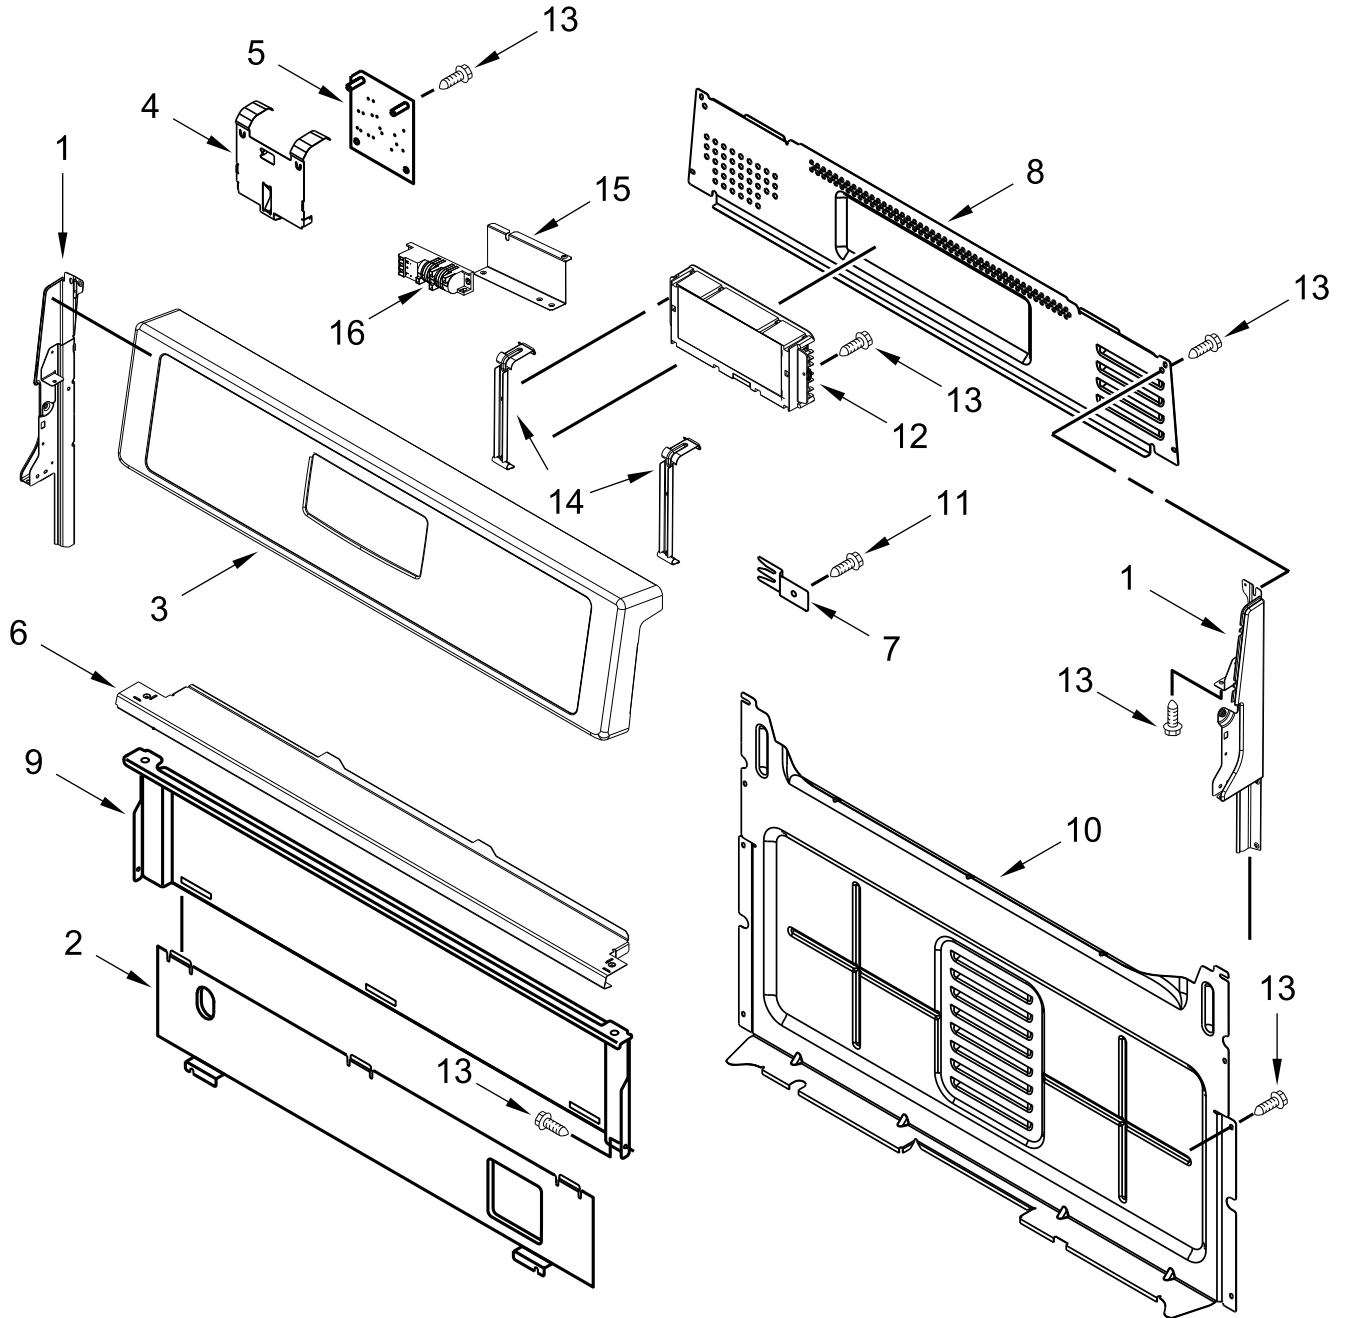

CONTROL PANEL PARTS