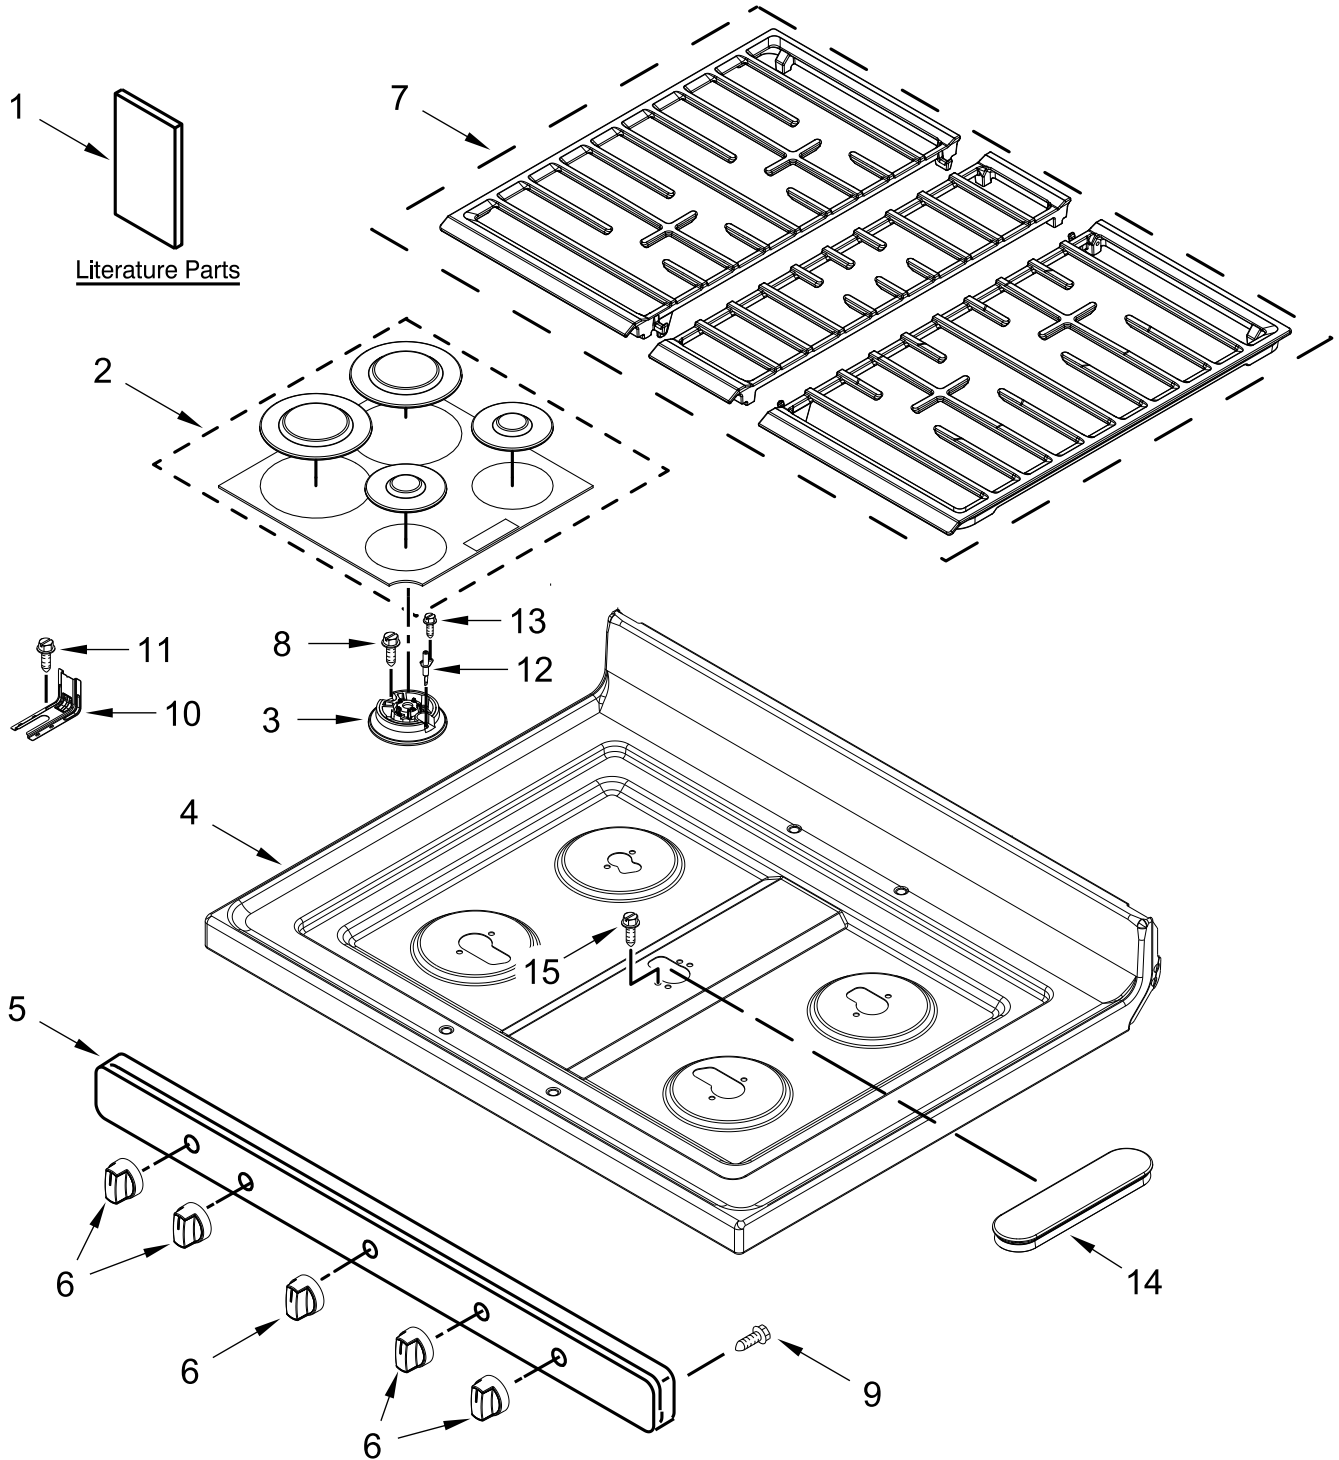

COOKTOP PARTS