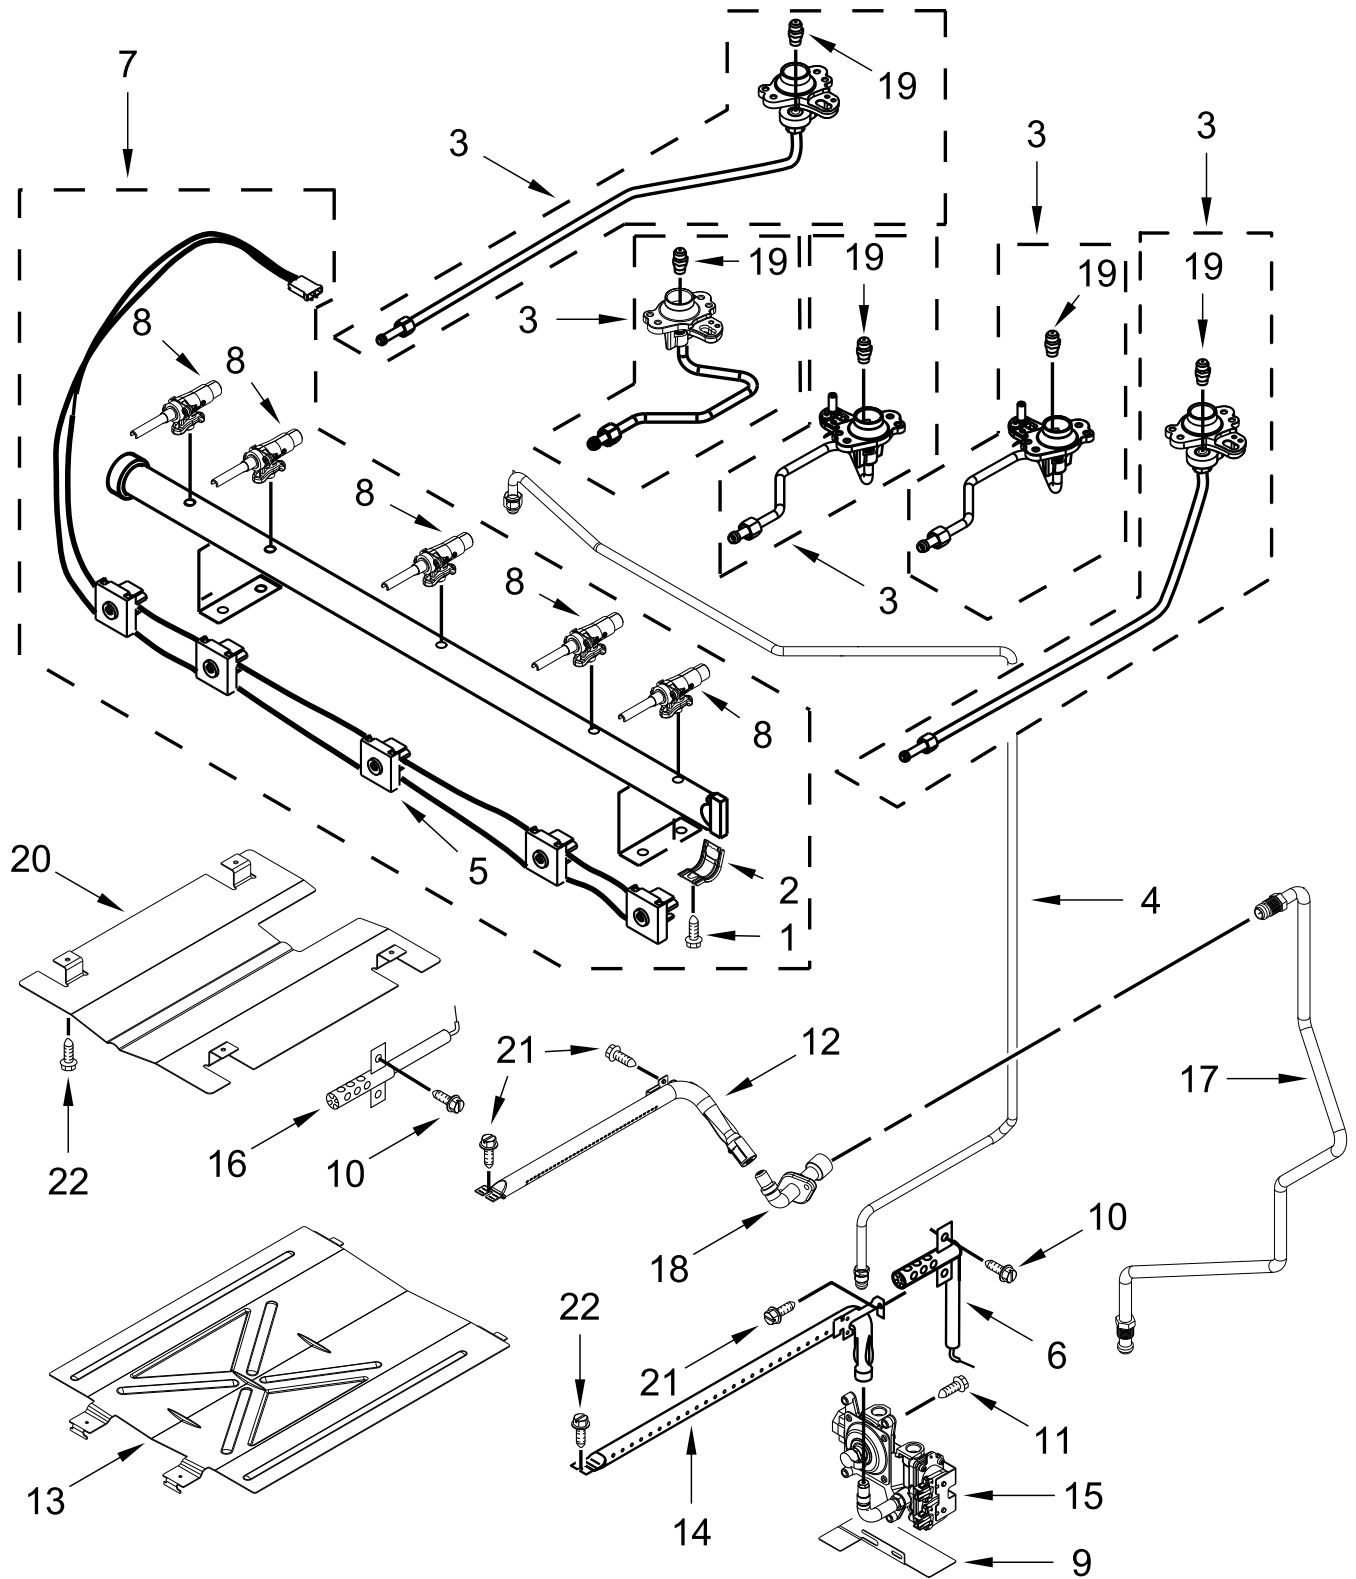

MANIFOLD PARTS