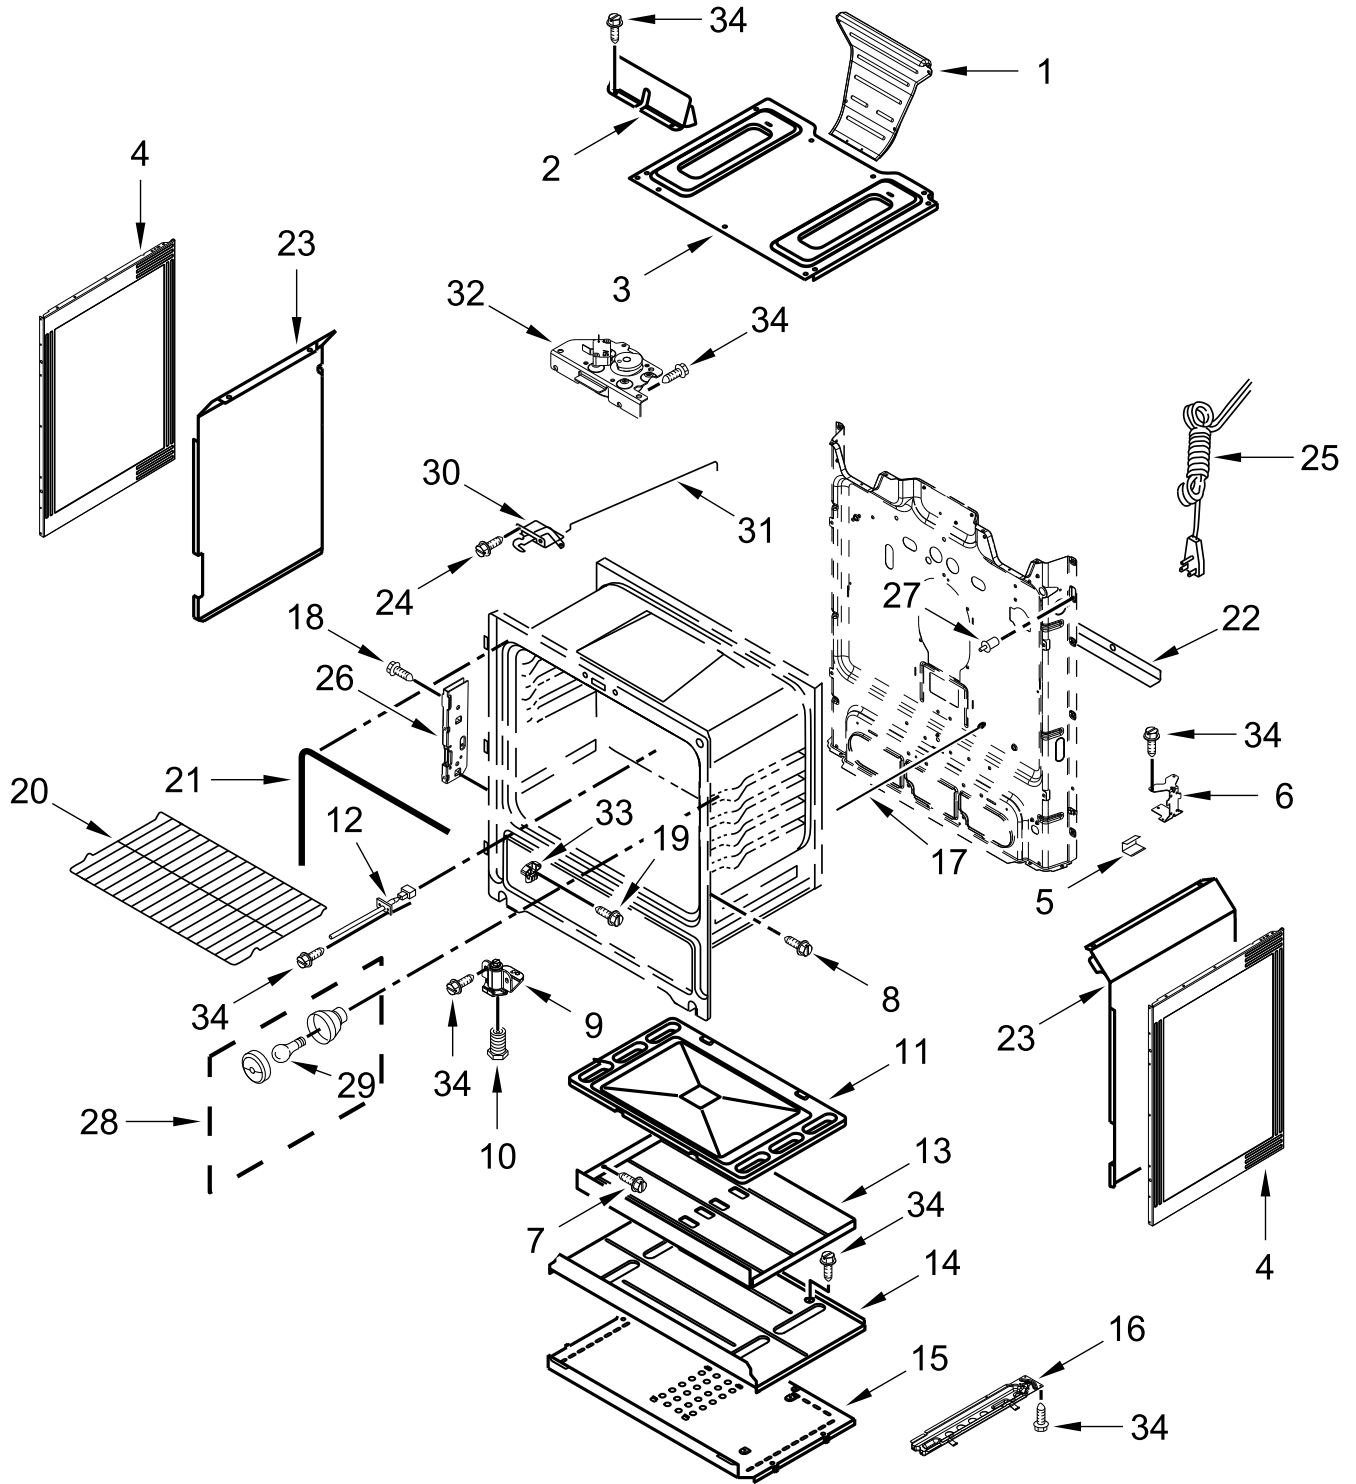

CHASSIS PARTS

CHASSIS PARTS

<u>Illus. No.</u>	<u>Part No.</u>	<u>Description</u>	<u>Illus. No.</u>	<u>Part No.</u>	<u>Description</u>	<u>Illus. No.</u>	<u>Part No.</u>	<u>Description</u>
1	W10153186	Box, Flue	15	8053968	Shield, Lower	26	W10289077	Receiver, Hinge
2	8272747	Shield, Flue	16	W10390008	Assembly, Base Rail (Left)	27	W10627802	Switch, Door
3	8273036	Box-Burner, Gas Sealed		W10390007	Assembly, Base Rail (Right)	28	W11175594	Assembly, Light
4		Panel, Side				29	W10571723	Bulb, Halogen 40 Watts
	W10162245	Black	17	9757239	Rod, Door Switch	30	9761013	Assembly, Door Latch (Front)
5	W10137382	Clip, Panel	18	W10031780	Screw			
6	8523249	Bracket, Manifold	19	3400080	Screw	31	W10078370	Rod, Push Latch
7	W10362924	Screw	20	W10268578	Rack, Oven	32	W10107820	Assembly, Door Latch (Rear)
8	3196560	Screw	21	W10658354	Seal, Door			
9	W10341186	Assembly, Front Foot	22	W10435470	Brace, Main Back	33	W10674705	Glide, Drawer Front
10	W10058460	Foot, Leveling	23	9761449	Retainer, Insulation (Left)	34	3196178	Screw
11	3195097	Bottom, Oven		9761448	Retainer, Insulation (Right)			FOLLOWING PARTS NOT ILLUSTRATED
12	W10586204	Sensor					8524099	Insulation, Wrap
13	8053967	Baffle, Burner Oven	24	3196560	Screw		W10180437	Insulation, Back
14	8053969	Shield, Heat	25	W10624590	Cord, Power