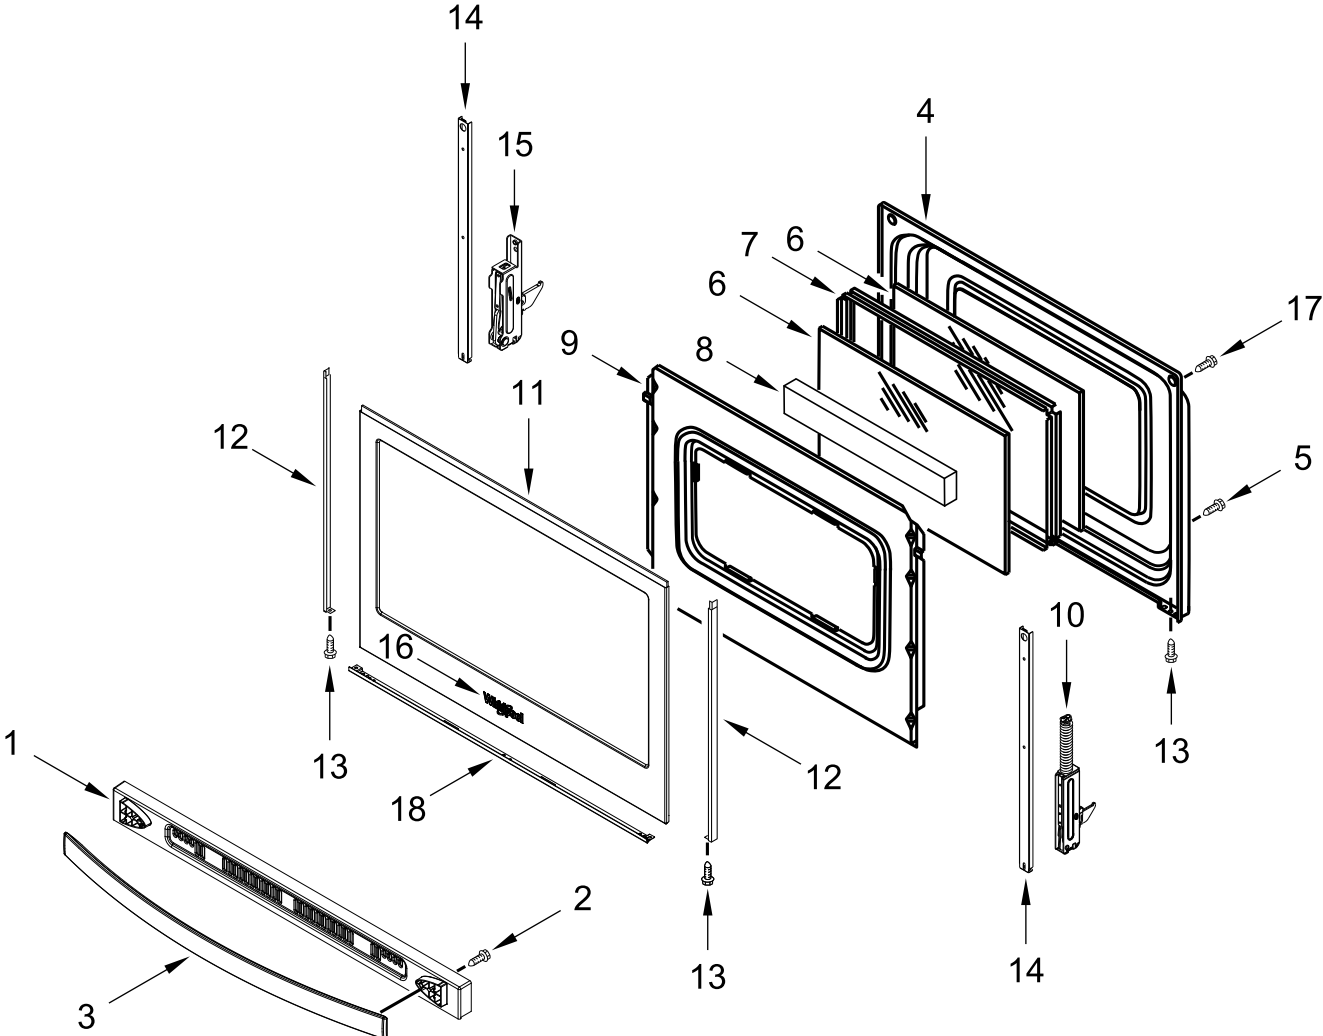

DOOR PARTS

DOOR PARTS

<u>Illus. No.</u>	<u>Part No.</u>	<u>Description</u>	<u>Illus. No.</u>	<u>Part No.</u>	<u>Description</u>	<u>Illus. No.</u>	<u>Part No.</u>	<u>Description</u>
1		Trim, Top (Includes Standoff)	10	W10299224	Hinge, Active (With Spring)	18		Trim, Lower Door
	W11241393	Stainless	11		Glass, Outer Door	8523177		Black
2	W10480830	Screw		W10884159	Black			
3		Handle, Door	12		Trim, Door			
	W11249084	Stainless		W10746436	Black (Left)			
4	9761344	Liner, Door		W10746435	Black (Right)			
5	W10031790	Screw	13	W10327235	Screw			
6	W11044424	Glass, Inner	14	W10544179	Strap, Door			
7	W10316950	Frame, Glass	15	W10299227	Hinge, Door (Passive)			
8	W10278991	Insulation, Door Strip	16	W10884775	Nameplate			
9	9761357	Retainer, Insulation	17	W10200660	Screw