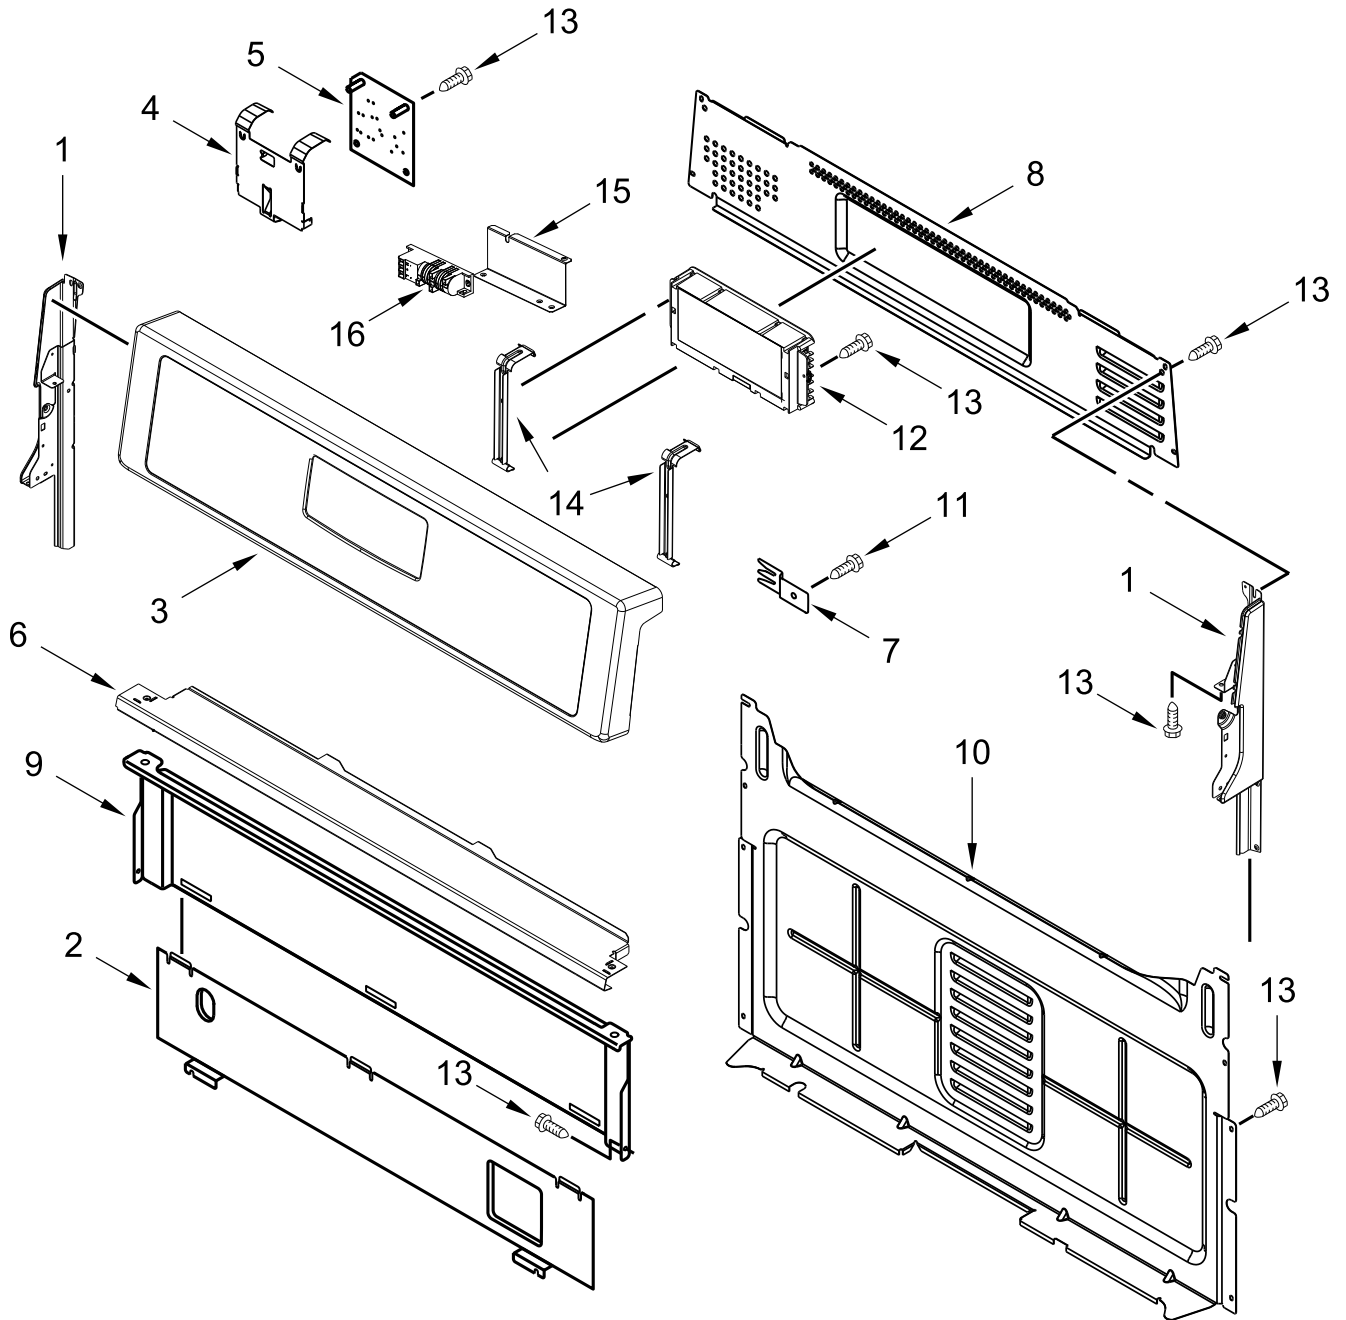

30" GAS FREESTANDING SELF CLEAN RANGE

MODELS:

WFG525S0JS0 (Stainless)

COOKTOP PARTS

COOKTOP PARTS

<u>Illus. No.</u>	<u>Part No.</u>	<u>Description</u>	<u>Illus. No.</u>	<u>Part No.</u>	<u>Description</u>	<u>Illus. No.</u>	<u>Part No.</u>	<u>Description</u>
1		Literature Parts	5		Panel, Manifold	15	W10673618	Screw
	W11333091	Instructions, Installation		W11050776	Stainless			FOLLOWING PARTS NOT ILLUSTRATED
	W11333082	Guide, Use and Care	6		Knob, Control		W10842520	Harness, Main
	W11333114	Sheet, Tech		W11023139	Stainless		W10753750	Harness, Bake/Broil
	W11351206	Diagram, Wiring	7		Kit, Grate		W10809927	Harness, Cooktop
2		Kit, Burner Cap		W11090908	Black		3196520	Clip, Wire
	W10183375	Black	8	3400701	Screw		W10334923	Clip, Gas Wiring
3	W10515455	Assembly, Burner (17.5K)	9	3196557	Screw		313438	Clip, Harness
		(Left Front & Right Front)	10	W10306542	Bracket, Anti-Tip		3196896	Clip, Wire
	W10515454	Assembly, Burner (9.5K)	11	7101P485-60	Screw, Anti-Tip Kit		3196173	Screw (Grounding)
		(Left Rear & Center)	12	W11194809	Electrode (Left Front, Left Rear, Right Front)			
	W10515453	Assembly, Burner (6K)			(Center)			
		(Right Rear)		W10515459	Electrode (Right Rear)			
4		Cooktop	13	8273062	Screw			
	W10884167	Black	14	W10298664	Spreader, Flame			

CONTROL PANEL PARTS

CONTROL PANEL PARTS

<u>Illus.</u> <u>No.</u>	<u>Part No.</u>	<u>Description</u>	<u>Illus.</u> <u>No.</u>	<u>Part No.</u>	<u>Description</u>	<u>Illus.</u> <u>No.</u>	<u>Part No.</u>	<u>Description</u>
1		Endcap	5	W10920631	Module, Spark DSI	11	3196169	Screw
	W11130372	Black (Left)	6	W10516123	Bracket, Console Mounting	12		Control, Electronic (LCX)
	W11130379	Black (Right)					W11204525	Black
2	8053505	Shield, Heat	7	8523412	Bracket, Rear Cooktop	13	3196178	Screw
3		Panel, Control	8	W10198745	Cover, Upper	14	W10695491	Bracket, Control
	W10835288	Stainless	9	W10192841	Shield, Heat	15	W10797001	Bracket, Ignitor
4	W10762981	Bracket, Mounting	10	W10184370	Cover, Back	16	W10475149	Module, Spark (5+0)