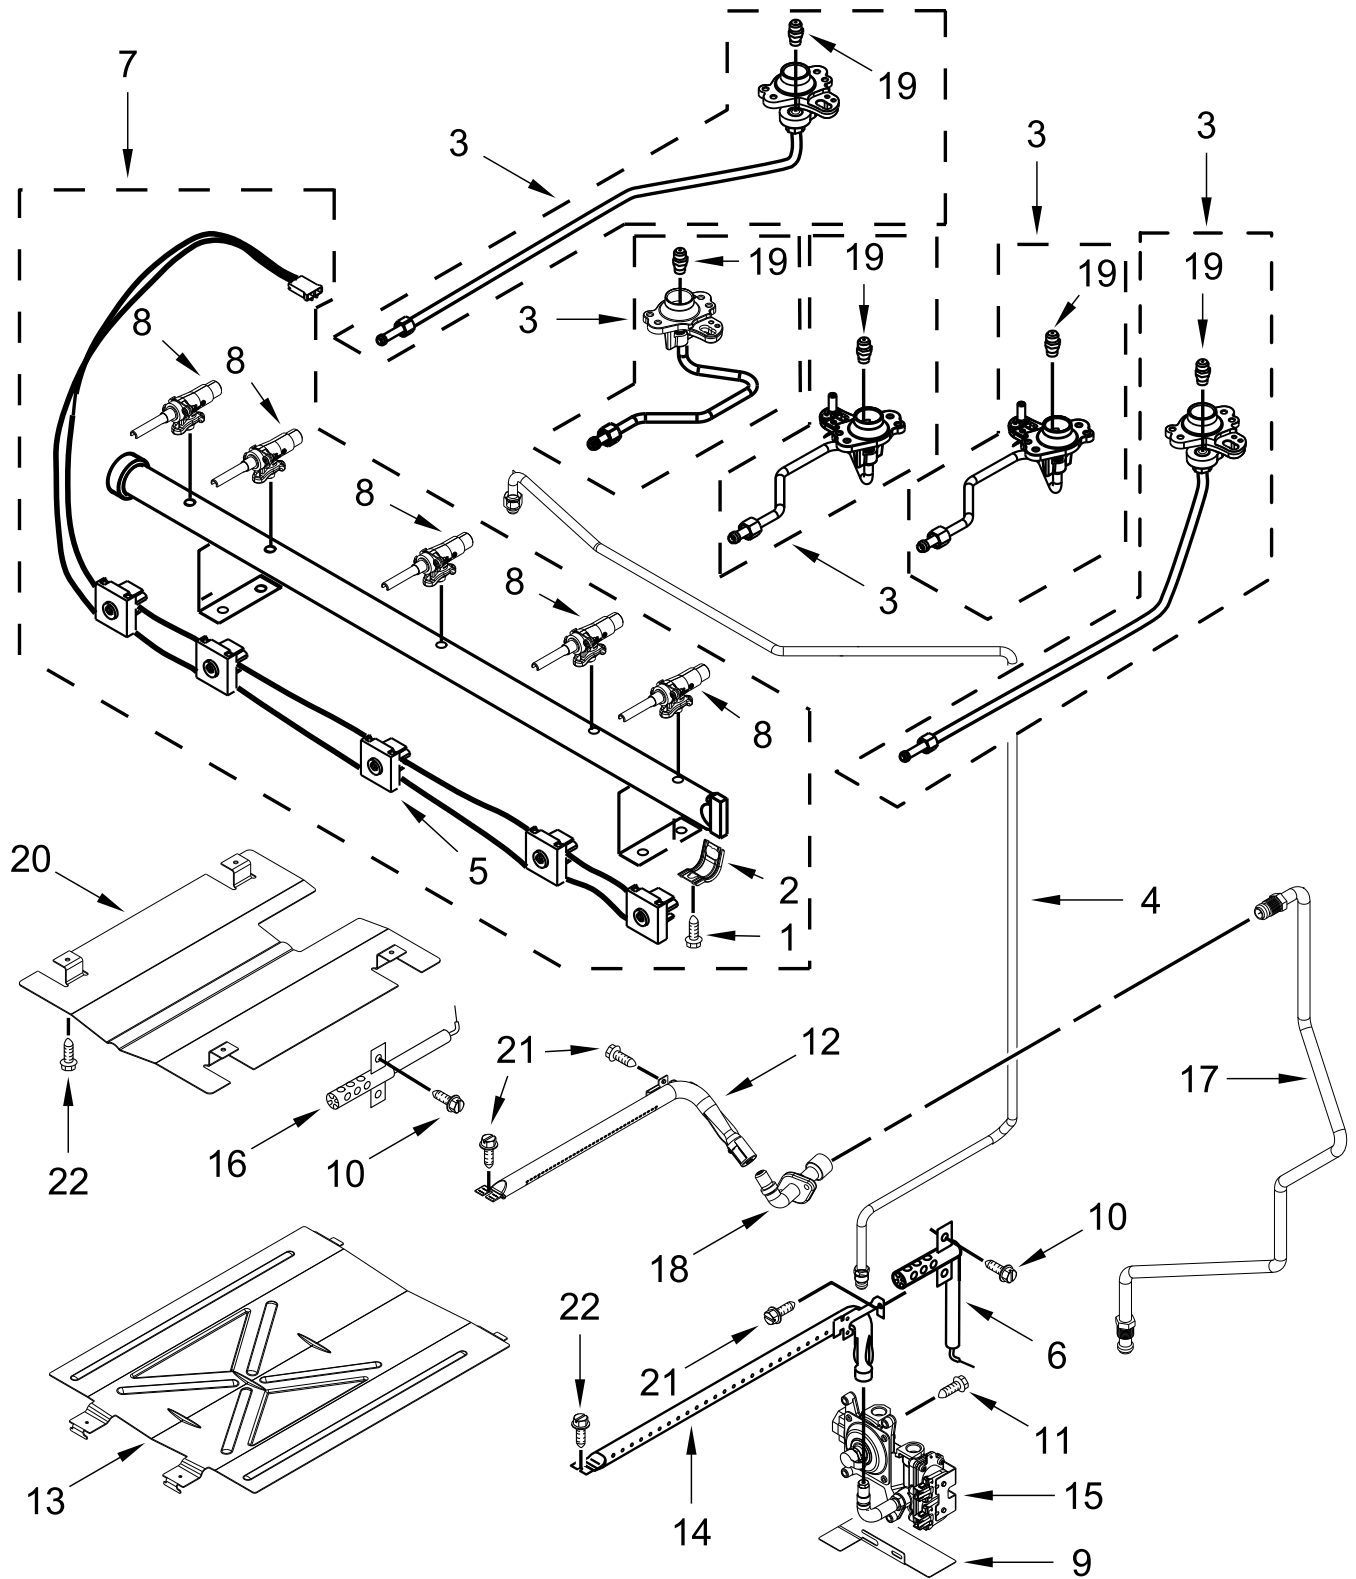

CONTROL PANEL PARTS

<u>Illus.</u> <u>No.</u>	<u>Part No.</u>	<u>Description</u>	<u>Illus.</u> <u>No.</u>	<u>Part No.</u>	<u>Description</u>	<u>Illus.</u> <u>No.</u>	<u>Part No.</u>	<u>Description</u>
1		Endcap	5	W10920631	Module, Spark DSI	11	3196169	Screw
	W11130372	Black (Left)	6	W10516123	Bracket, Console Mounting	12		Control, Electronic (LCX)
	W11130379	Black (Right)					W11204525	Black
2	8053505	Shield, Heat	7	8523412	Bracket, Rear Cooktop	13	3196178	Screw
3		Panel, Control	8	W10198745	Cover, Upper	14	W10695491	Bracket, Control
	W10835288	Stainless	9	W10192841	Shield, Heat	15	W10797001	Bracket, Ignitor
4	W10762981	Bracket, Mounting	10	W10184370	Cover, Back	16	W10475149	Module, Spark (5+0)

MANIFOLD PARTS