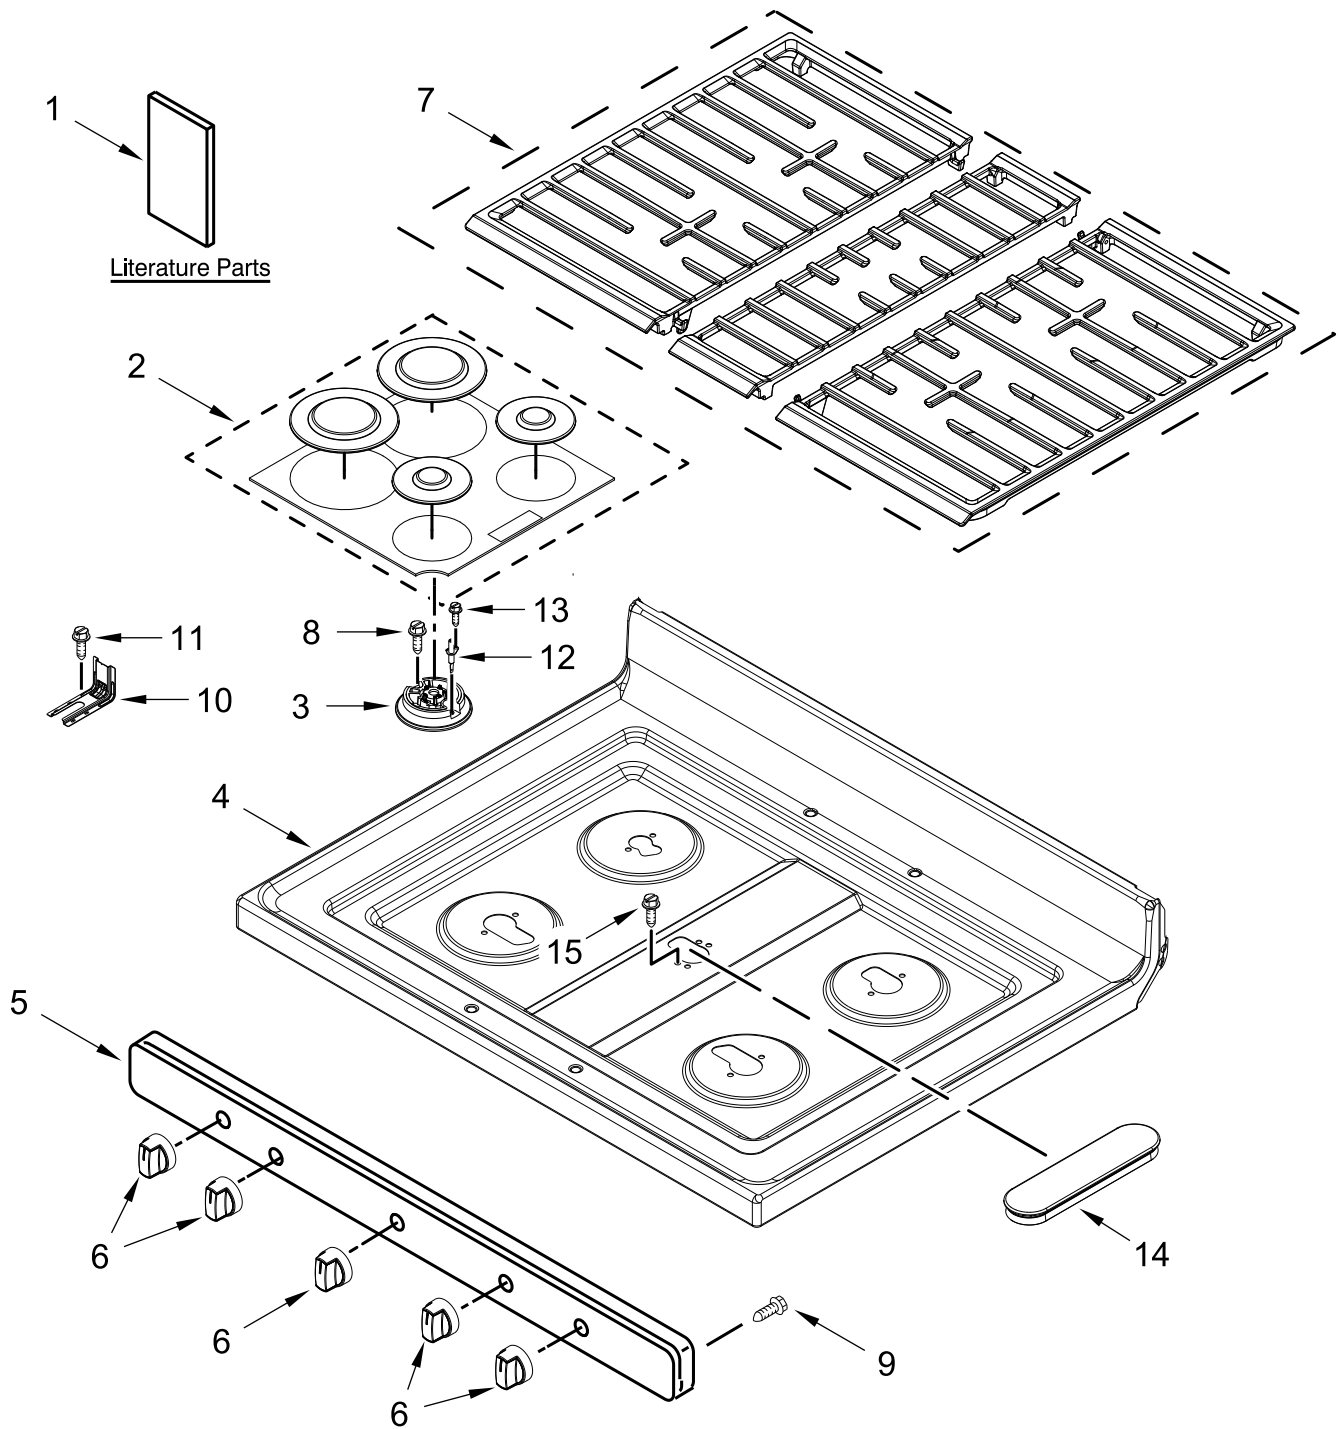

30" GAS FREESTANDING SELF CLEAN RANGE

MODELS:

WFG525S0JS0 (Stainless)

COOKTOP PARTS

COOKTOP PARTS

<u>Illus. No.</u>	<u>Part No.</u>	<u>Description</u>	<u>Illus. No.</u>	<u>Part No.</u>	<u>Description</u>	<u>Illus. No.</u>	<u>Part No.</u>	<u>Description</u>
1		Literature Parts	5		Panel, Manifold	15	W10673618	Screw
	W11333091	Instructions, Installation		W11050776	Stainless			FOLLOWING PARTS NOT ILLUSTRATED
	W11333082	Guide, Use and Care	6		Knob, Control		W10842520	Harness, Main
	W11333114	Sheet, Tech		W11023139	Stainless		W10753750	Harness, Bake/Broil
	W11351206	Diagram, Wiring	7		Kit, Grate		W10809927	Harness, Cooktop
2		Kit, Burner Cap		W11090908	Black		3196520	Clip, Wire
	W10183375	Black	8	3400701	Screw		W10334923	Clip, Gas Wiring
3	W10515455	Assembly, Burner (17.5K)	9	3196557	Screw		313438	Clip, Harness
		(Left Front & Right Front)	10	W10306542	Bracket, Anti-Tip		3196896	Clip, Wire
	W10515454	Assembly, Burner (9.5K)	11	7101P485-60	Screw, Anti-Tip Kit		3196173	Screw (Grounding)
		(Left Rear & Center)	12	W11194809	Electrode (Left Front, Left Rear, Right Front)			
	W10515453	Assembly, Burner (6K)			(Center)			
		(Right Rear)		W10515459	Electrode (Right Rear)			
4		Cooktop	13	8273062	Screw			
	W10884167	Black	14	W10298664	Spreader, Flame			

CONTROL PANEL PARTS

CONTROL PANEL PARTS

<u>Illus.</u> <u>No.</u>	<u>Part No.</u>	<u>Description</u>	<u>Illus.</u> <u>No.</u>	<u>Part No.</u>	<u>Description</u>	<u>Illus.</u> <u>No.</u>	<u>Part No.</u>	<u>Description</u>
1		Endcap	5	W10920631	Module, Spark DSI	11	3196169	Screw
	W11130372	Black (Left)	6	W10516123	Bracket, Console Mounting	12		Control, Electronic (LCX)
	W11130379	Black (Right)					W11204525	Black
2	8053505	Shield, Heat	7	8523412	Bracket, Rear Cooktop	13	3196178	Screw
3		Panel, Control	8	W10198745	Cover, Upper	14	W10695491	Bracket, Control
	W10835288	Stainless	9	W10192841	Shield, Heat	15	W10797001	Bracket, Ignitor
4	W10762981	Bracket, Mounting	10	W10184370	Cover, Back	16	W10475149	Module, Spark (5+0)