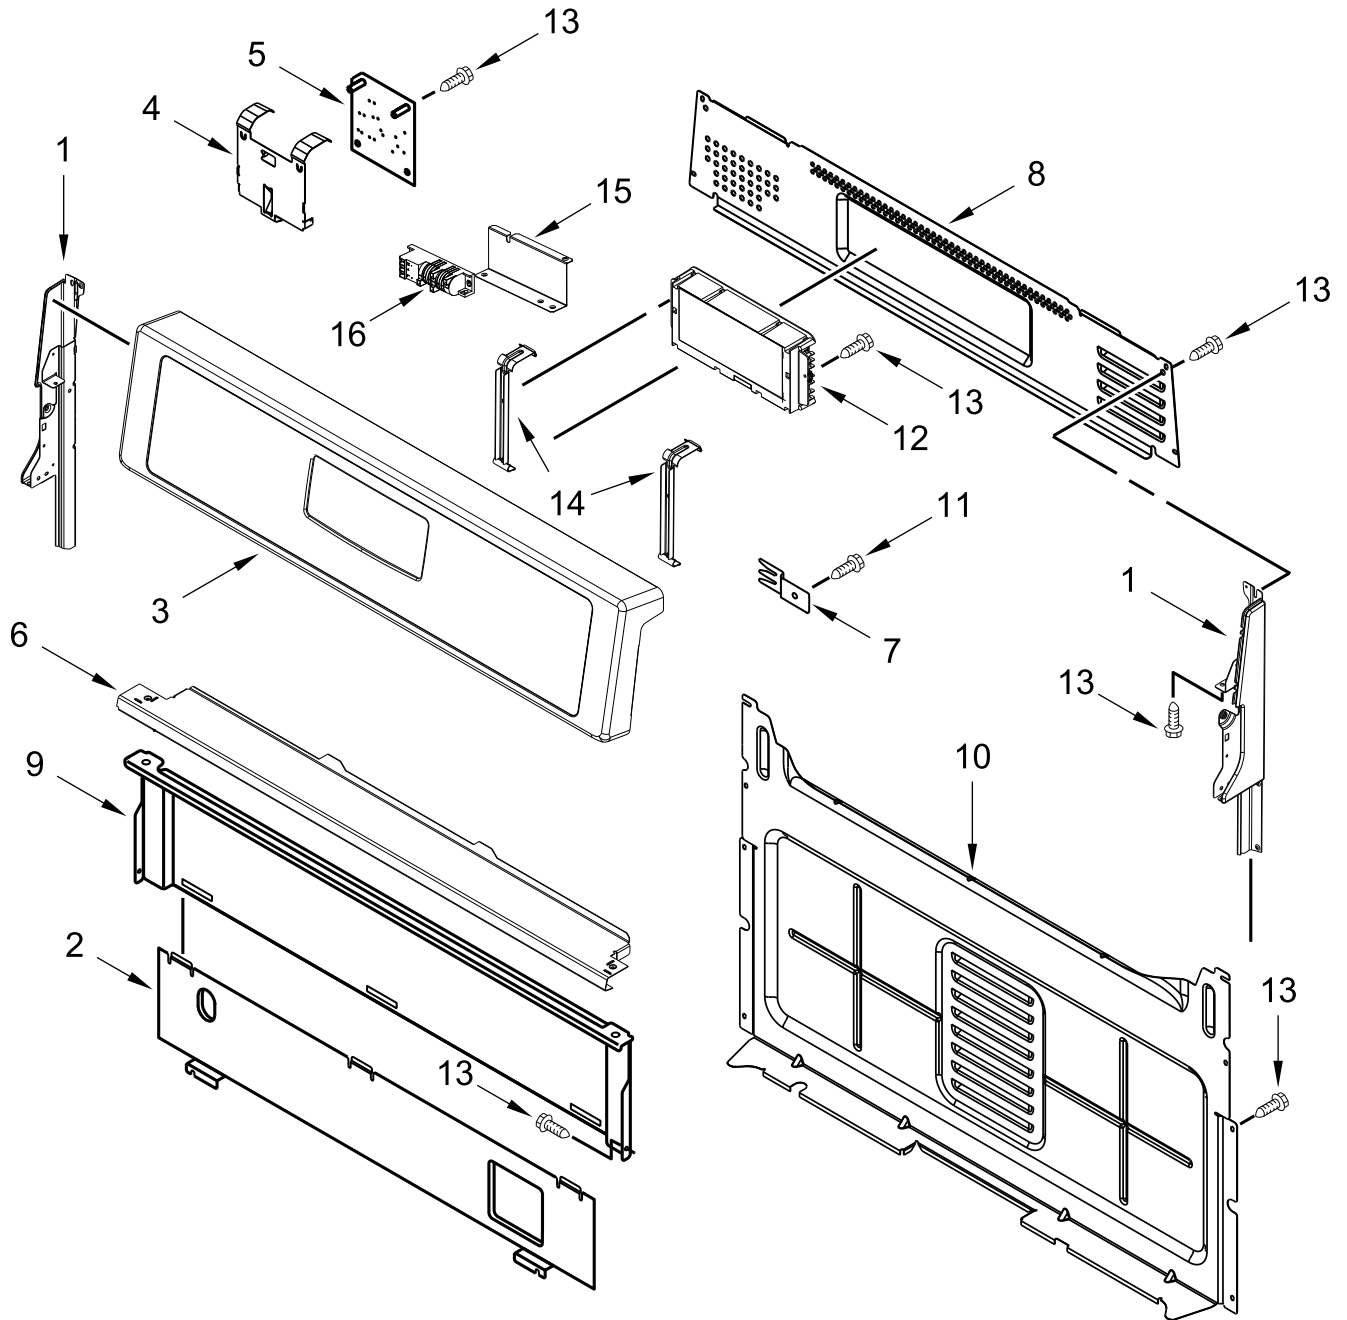

CONTROL PANEL PARTS