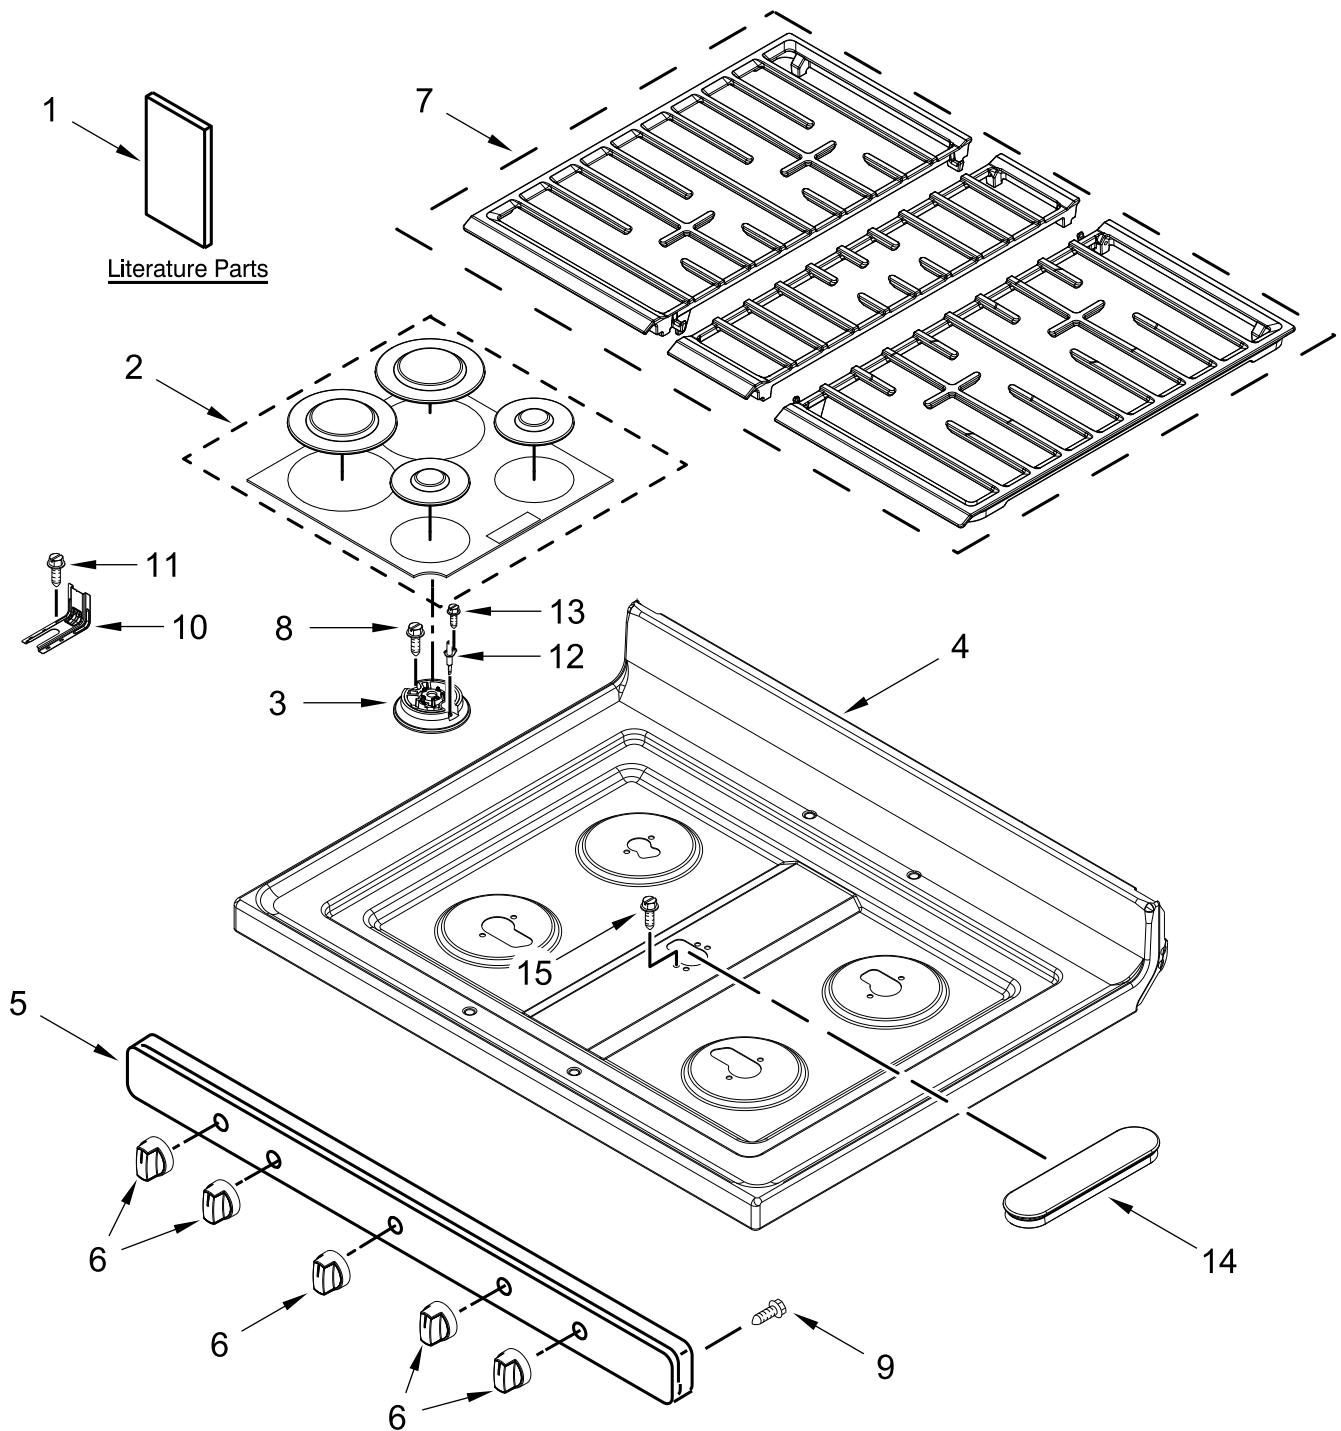

30" GAS FREESTANDING SELF CLEAN RANGE

MODELS:

WFG525S0JB0 (Black)
WFG525S0JW0 (White)

COOKTOP PARTS

COOKTOP PARTS

<u>Illus. No.</u>	<u>Part No.</u>	<u>Description</u>	<u>Illus. No.</u>	<u>Part No.</u>	<u>Description</u>	<u>Illus. No.</u>	<u>Part No.</u>	<u>Description</u>
1		Literature Parts	5		Panel, Manifold	15	W10673618	Screw
	W11333091	Instructions, Installation		W11089578	Black			FOLLOWING PARTS NOT ILLUSTRATED
	W11333082	Guide, Use and Care		W11089577	White			
	W11333114	Sheet, Tech	6		Knob, Control		W10842520	Harness, Main
	W11351206	Diagram, Wiring		W11023140	Black		W10753750	Harness, Bake/Broil
2		Kit, Burner Cap	7		Kit, Grate		W10809927	Harness, Cooktop
	W10183375	Black		W11090908	Black		3196520	Clip, Wire
3	W10515455	Assembly, Burner (17.5K)	8	3400701	Screw		W10334923	Clip, Gas Wiring
		(Left Front & Right Front)	9	3196557	Screw		313438	Clip, Harness
	W10515454	Assembly, Burner (9.5K)	10	W10306542	Bracket, Anti-Tip		3196896	Clip, Wire
		(Left Rear & Center)	11	7101P485-60	Screw, Anti-Tip Kit		3196173	Screw (Grounding)
	W10515453	Assembly, Burner (6K)	12	W11194809	Electrode (Left Front, Left Rear, Right Front)			
		(Right Rear)			(Center)			
	W10515453	Assembly, Burner (6K)		W10515459	Electrode (Right Rear)			
4		Cooktop	13	8273062	Screw			
	W10884167	Black	14	W10298664	Spreader, Flame			
	W10888303	White						