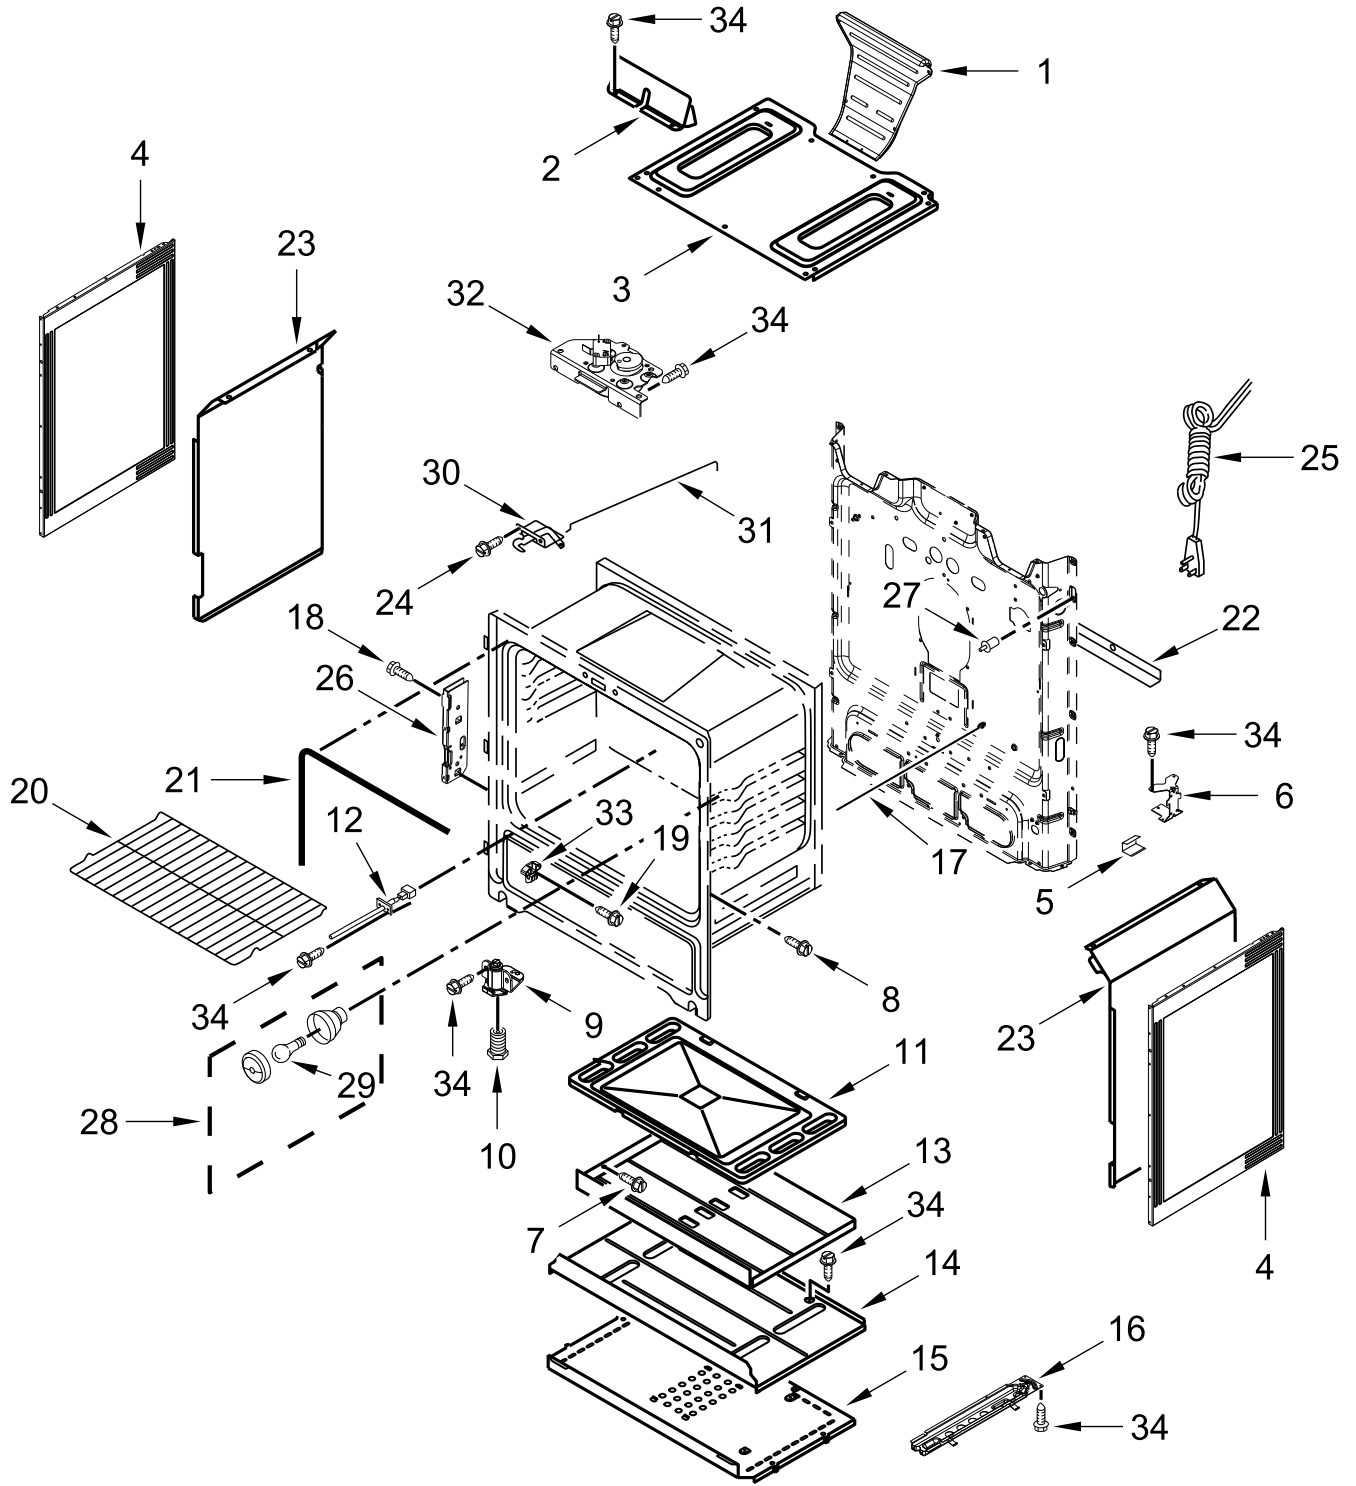

CHASSIS PARTS

CHASSIS PARTS

<u>Illus.</u> <u>No.</u>	<u>Part No.</u>	<u>Description</u>	<u>Illus.</u> <u>No.</u>	<u>Part No.</u>	<u>Description</u>	<u>Illus.</u> <u>No.</u>	<u>Part No.</u>	<u>Description</u>
1	W10153186	Box, Flue	14	8053969	Shield, Heat	25	W10624590	Cord, Power
2	8272747	Shield, Flue	15	8053968	Shield, Lower	26	W10289077	Receiver, Hinge
3	8273036	Box-Burner, Gas Sealed	16	W10390008	Assembly, Base Rail (Left)	27	W10627802	Switch, Door
4		Panel, Side		W10390007	Assembly, Base Rail (Right)	28	W11175594	Assembly, Light
	W10162245	Black				29	W10571723	Bulb, Halogen 40 Watts
	W10575396	White	17	9757239	Rod, Door Switch	30	9761013	Assembly, Door Latch (Front)
5	W10137382	Clip, Panel	18	W10031780	Screw	31	W10078370	Rod, Push Latch
6	8523249	Bracket, Manifold	19	3400080	Screw	32	W10107820	Assembly, Door Latch (Rear)
7	W10362924	Screw	20	W10268578	Rack, Oven	33	W10674705	Glide, Drawer Front
8	3196560	Screw	21	W10658354	Seal, Door	34	3196178	Screw
9	W10341186	Assembly, Front Foot	22	W10435470	Brace, Main Back			FOLLOWING PARTS NOT ILLUSTRATED
10	W10058460	Foot, Leveling	23	9761449	Retainer, Insulation (Left)			
11	3195097	Bottom, Oven		9761448	Retainer, Insulation (Right)		8524099	Insulation, Wrap
12	W10586204	Sensor					W10180437	Insulation, Back
13	8053967	Baffle, Burner Oven	24	3196560	Screw