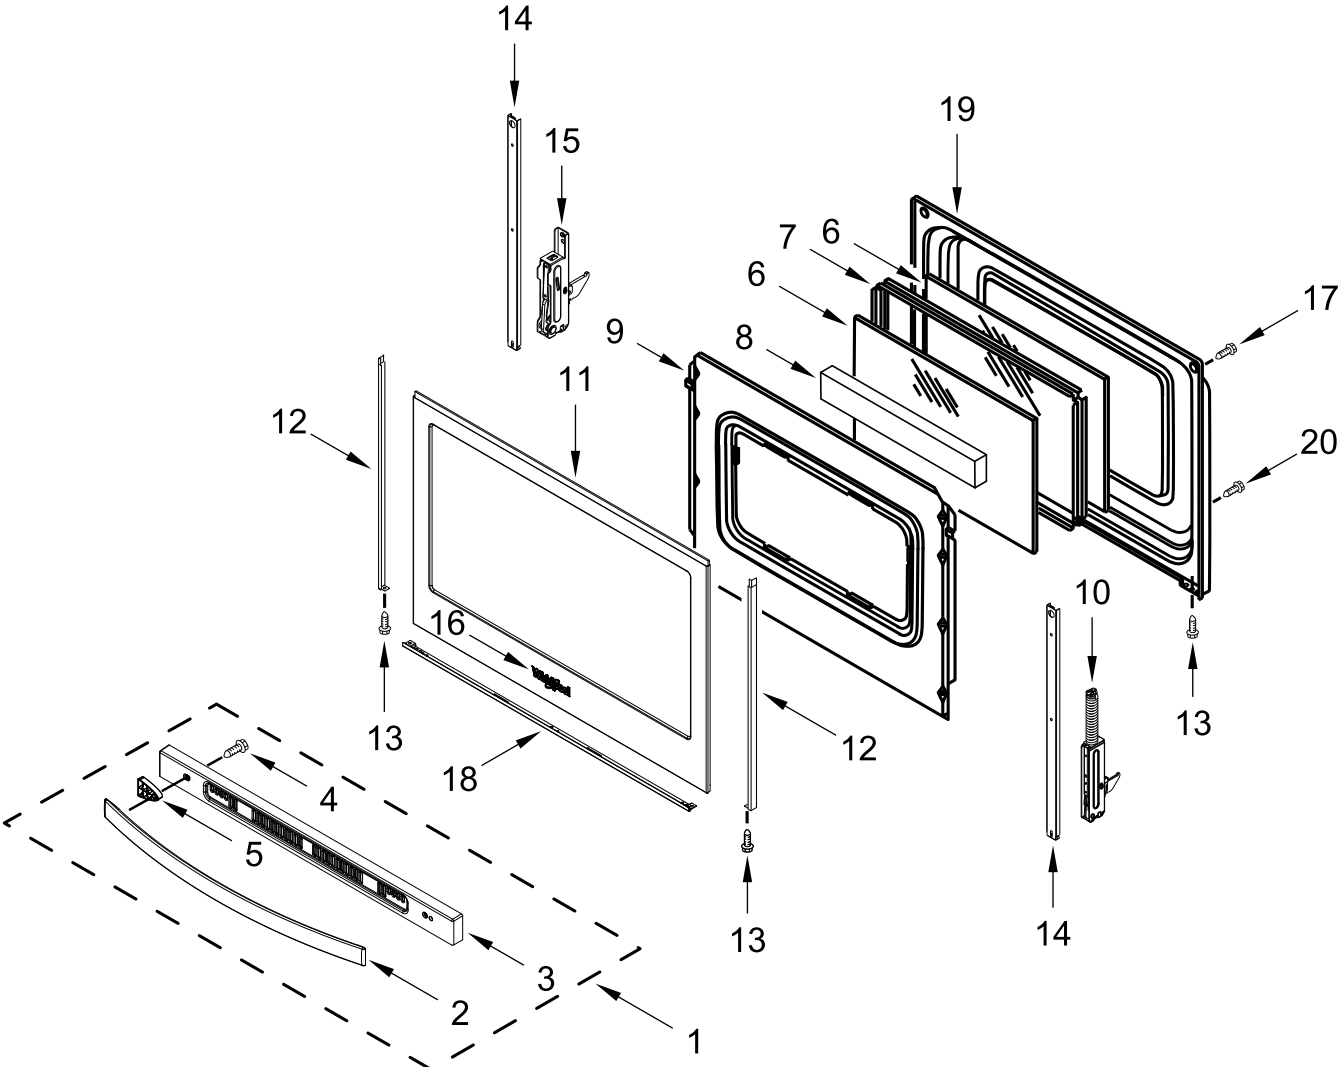

CHASSIS PARTS

<u>Illus.</u> <u>No.</u>	<u>Part No.</u>	<u>Description</u>	<u>Illus.</u> <u>No.</u>	<u>Part No.</u>	<u>Description</u>	<u>Illus.</u> <u>No.</u>	<u>Part No.</u>	<u>Description</u>
1	W10153186	Box, Flue	14	8053969	Shield, Heat	25	W10624590	Cord, Power
2	8272747	Shield, Flue	15	8053968	Shield, Lower	26	W10289077	Receiver, Hinge
3	8273036	Box-Burner, Gas Sealed	16	W10390008	Assembly, Base Rail (Left)	27	W10627802	Switch, Door
4		Panel, Side		W10390007	Assembly, Base Rail (Right)	28	W11175594	Assembly, Light
	W10162245	Black				29	W10571723	Bulb, Halogen 40 Watts
	W10575396	White	17	9757239	Rod, Door Switch	30	9761013	Assembly, Door Latch (Front)
5	W10137382	Clip, Panel	18	W10031780	Screw	31	W10078370	Rod, Push Latch
6	8523249	Bracket, Manifold	19	3400080	Screw	32	W10107820	Assembly, Door Latch (Rear)
7	W10362924	Screw	20	W10268578	Rack, Oven	33	W10674705	Glide, Drawer Front
8	3196560	Screw	21	W10658354	Seal, Door	34	3196178	Screw
9	W10341186	Assembly, Front Foot	22	W10435470	Brace, Main Back			FOLLOWING PARTS NOT ILLUSTRATED
10	W10058460	Foot, Leveling	23	9761449	Retainer, Insulation (Left)			
11	3195097	Bottom, Oven		9761448	Retainer, Insulation (Right)		8524099	Insulation, Wrap
12	W10586204	Sensor					W10180437	Insulation, Back
13	8053967	Baffle, Burner Oven	24	3196560	Screw			

DOOR PARTS