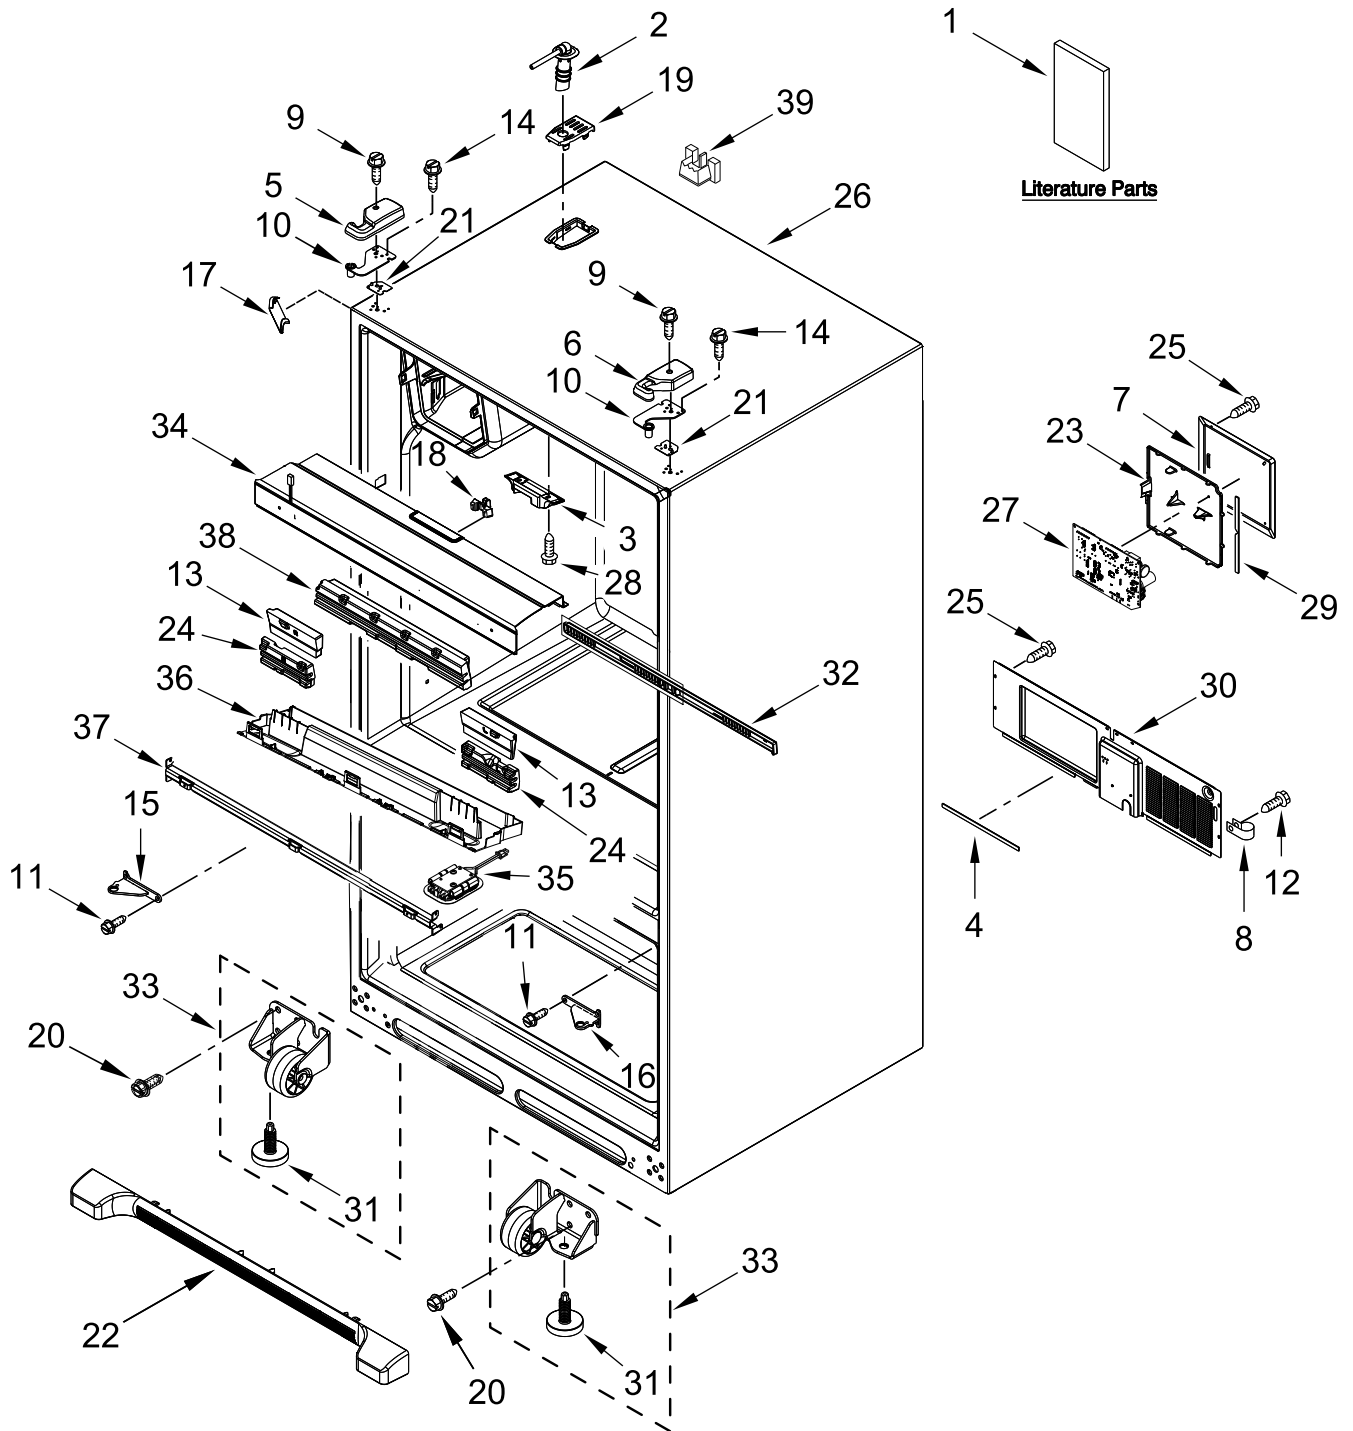

CABINET PARTS

CABINET PARTS

<u>Illus.</u> <u>No.</u>	<u>Part No.</u>	<u>Description</u>	<u>Illus.</u> <u>No.</u>	<u>Part No.</u>	<u>Description</u>	<u>Illus.</u> <u>No.</u>	<u>Part No.</u>	<u>Description</u>
1		Literature Parts	14	12992403	Screw	28	688983	Screw
	W11665549	Tech Sheet	15		Hinge, Center	29	W10914798	Gasket, Control Box
	W11608713	Owners Manual		W11610757	Left Hand	30	W10270394	Cover, Unit
	W11730573	Energy Guide	16		Hinge, Center	31	W10141622	Brake, Roller
2	W11232485	Tube, Water		W11610758	Right Hand	32	W10367522	Slide, Mullion Vent
3	12698403	Plate, Pivot	17		Cover, Corner	33		Assembly, Roller
4	W11534848	Gasket		12587703W	White		W10515763	Left Hand
5		Cover, Top Hinge	18	W10827867	Knob, Vent Slide		W10515762	Right Hand
		Left Hand	19		Cover, Fill Tube	34		Assembly, Secondary Mullion
	W10337634	White		12981401W	White		W11717549	White
6		Cover, Top Hinge	20	W10709365	Screw	35	W11228040	Assembly, LED Light Module
		Right Hand	21		Shim, Top Hinge			
	12962302W	White		12999501	Left Hand			
7	12961602	Cover, Control Box		12999502	Right Hand	36	W10820998	Housing, Module
8	M0108107	Clamp, Tube	22		Grille, Toe	37	W10492234	Brace, Mullion
9	12992602	Screw		W10534154	White	38	W11097348	Mullion, Secondary
10		Hinge, Top	23	W10296541	Lid, HV Control Box	39	W11651067	Block, Fill Tube
	W11456626	Left Hand	24	W11651065	Wedge, Spacer (Left Hand & Right Hand)			
	W11456625	Right Hand						
11	W10673840	Screw (Stainless)	25	12990702	Screw			
12	12990511	Screw	26		Cabinet (Not A Servicable Part)			
13	W11651073	Wedge, Spacer (Left Hand & Right Hand)	27	W11321365	Control, Electronic