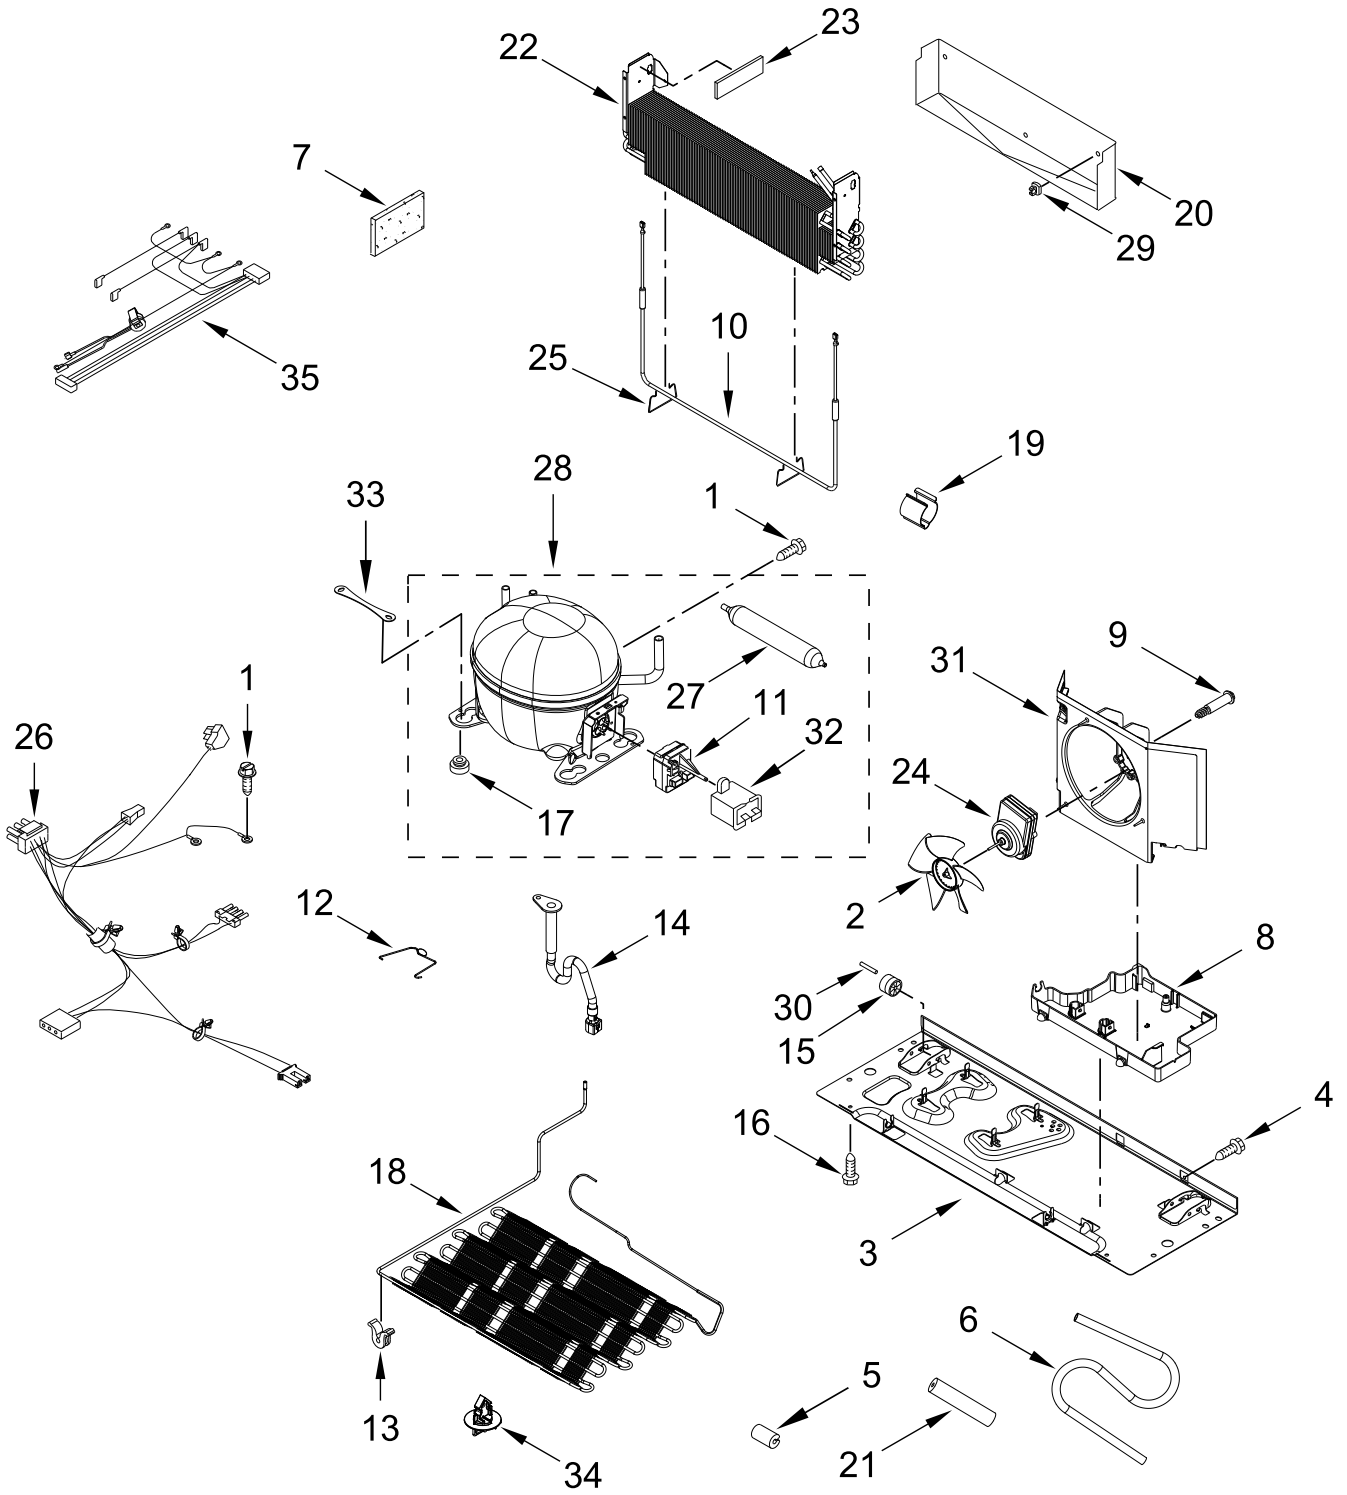

UNIT PARTS

UNIT PARTS

<u>Illus.</u> <u>No.</u>	<u>Part No.</u>	<u>Description</u>	<u>Illus.</u> <u>No.</u>	<u>Part No.</u>	<u>Description</u>	<u>Illus.</u> <u>No.</u>	<u>Part No.</u>	<u>Description</u>
1	12992301	Screw	19	W10281329	Clip, Drier	28	W11563970	Compressor
2	12825803	Blade, Fan	20	W11337767	Tray, Drip			(Also Order the Following Lokring™ Parts)
3	W11604794	Basepan	21	W10303521	Sleeve			
4	12990511	Screw	22	W11337423	Evaporator			
5	2319835	Grommet, Condenser			(Also Order the Following Lokring™ Parts)		W11504416	8.5/6 NR MS 00
6	W11623085	Tube, Suction						(Suction Tube to Compressor)
7	2169104	Insulation, Sound Deadening		W11504423	8/2 NR AL 00		W11504431	7/5 NR MS 00
8	W10655368	Pan, Drain			(Capillary Tube to Evaporator)			(Discharge Tube to Compressor)
9	W10622701	Screw		W11504415	8.5/8 NR MS 00		W11506621	6 NK MS 00
10	W11287565	Heater, Defrost			(Suction Line to Evaporator)			(Charging Tube to Compressor)
11	W11359985	Device, Start						
12	W11629200	Strap, Bale	23	W11244122	Gasket, Foam		W11506635	Tube, Charging (1/4 in w/ Schrader Valve)
13	W10137529	Grommet, Condenser	24	W11505534	Motor, Condenser Fan			
14	W10622099	Extension, Drain Tube	25	W11380964	Clip, Heater	29	10623002	Clip, Evaporator
15	12477102	Roller	26	W11654037	Harness, Unit (Includes Power Cord)	30	12477202	Axle, Roller
16	12992101	Screw				31	W11463236	Shroud, Condenser Fan
17	W11631702	Grommet	27	W10805035	Drier (Service Drier Without Dye)			
18	W11597885	Condenser			(Also Order the Following Lokring™ Parts)	32	W10350564	Capacitor
		(Also Order the Following Lokring™ Parts)				33	W10236396	Strap, Compressor
	W11506623	5 NK MS 00 (Discharge Tube to Condenser)		W11504445	5/4 NR MS 00 (Heat Loop to Drier)	34	W10815863	Clip, Condenser
	W11504432	6/5 NR MS 00 (Heat Loop to Condenser)		W11504447	5/1.8 NR MS 00 (Capillary Tube to Drier)	35	W11309682	Harness, Evaporator Heater (Includes Defrost Thermostat)
								REFRIGERANT CHARGE
								51 grams (R600a)