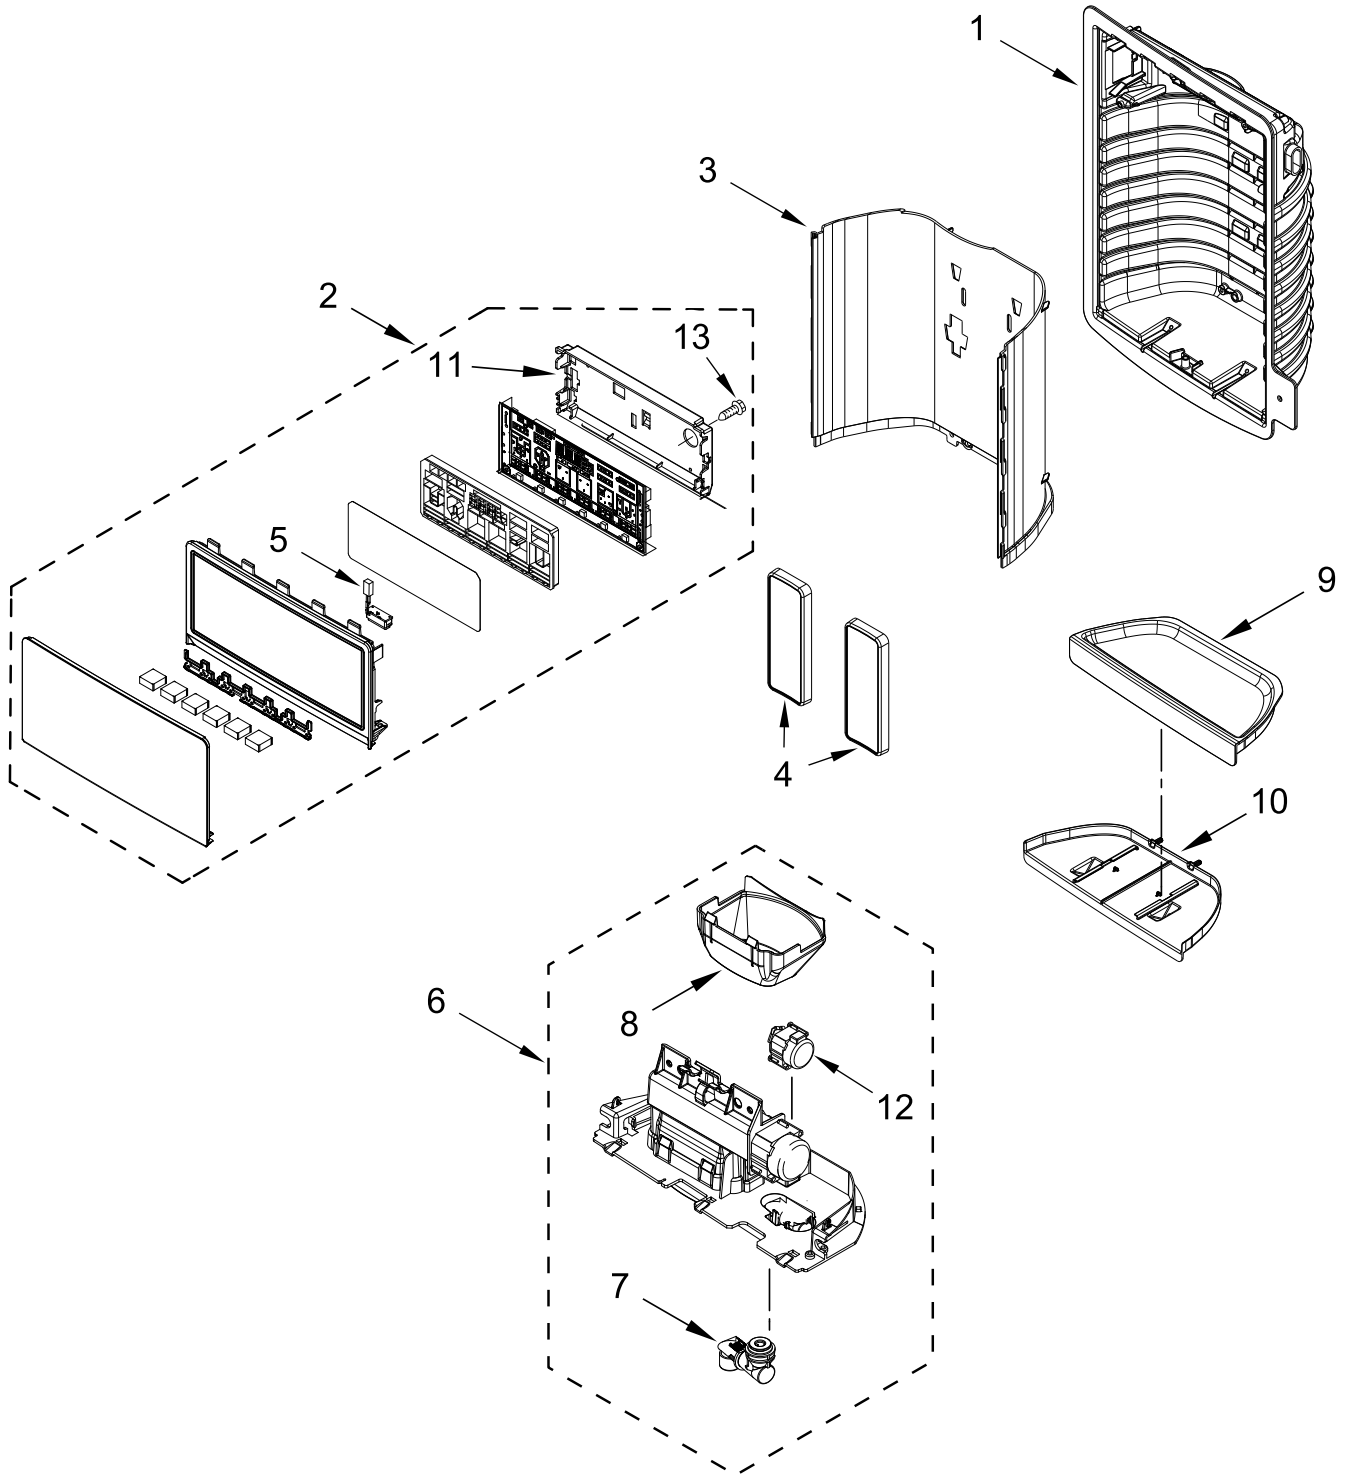

DISPENSER FRONT PARTS

DISPENSER FRONT PARTS

<u>Illus. No.</u>	<u>Part No.</u>	<u>Description</u>	<u>Illus. No.</u>	<u>Part No.</u>	<u>Description</u>	<u>Illus. No.</u>	<u>Part No.</u>	<u>Description</u>
1		Housing, Dispenser (Not Serviced)	5	W10238083	Assembly, LED	10		Tray, Dispenser Slide
2		Assembly, User Interface	6	W10353552	Assembly, Separator (Includes Spigot and Ice Guide)		W10267860	White
	W11600493	Stainless	7	2316647	Assembly, Spigot Body	11	W10254277	Cover, Board
3		Wall, Dispenser False	8	W10339578	Guide, Ice	12	W10205979	Motor, Ice Door
	W11045975	White	9		Dispenser, Tray	13	489214	Screw
4		Assembly, Pad (Includes Blue Light)		W11045970	White			
	W10353846	White