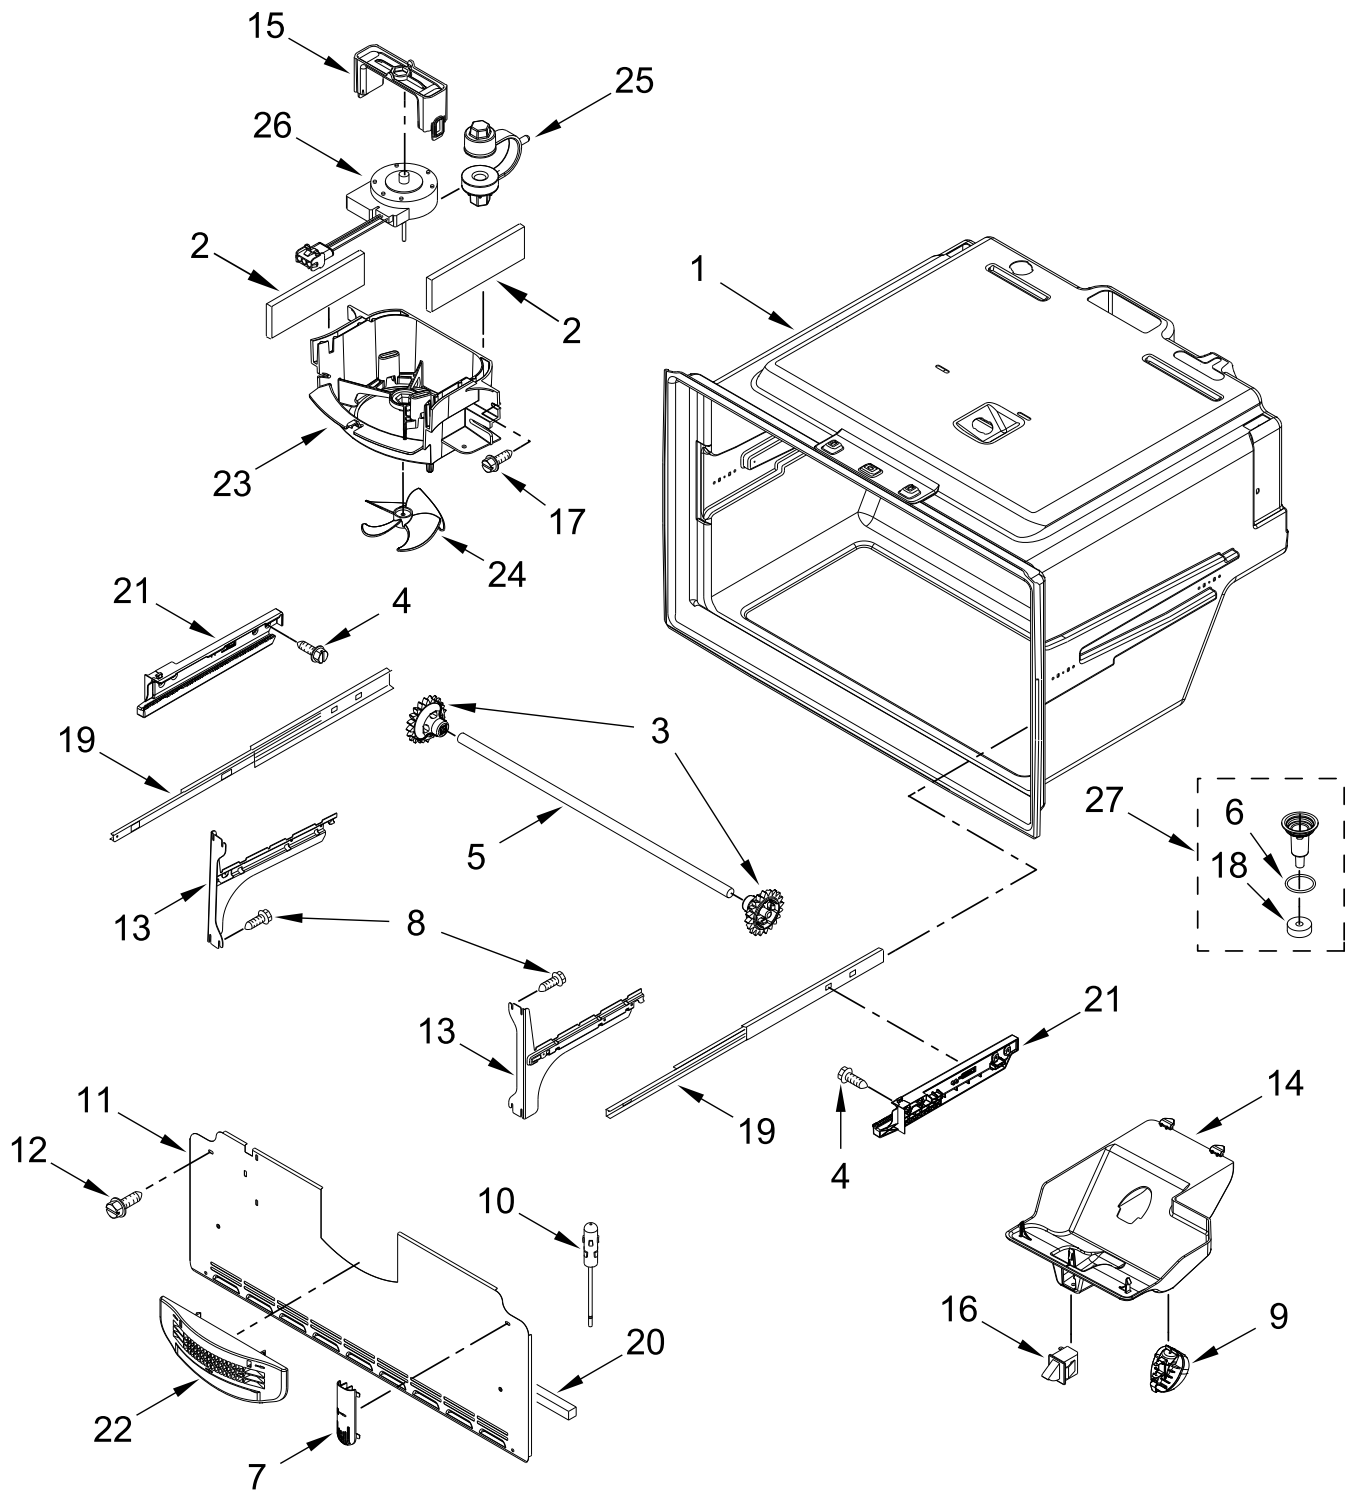

FREEZER LINER PARTS

FREEZER LINER PARTS

<u>Illus. No.</u>	<u>Part No.</u>	<u>Description</u>	<u>Illus. No.</u>	<u>Part No.</u>	<u>Description</u>	<u>Illus. No.</u>	<u>Part No.</u>	<u>Description</u>
1		Liner (Not A Serviceable Part)	12	12990511	Screw	21		Adapter Assy-FC.Slide
2	A3189392	Gasket, Foam	13		Bracket, Door Slide		W10284682	Left Hand
3	12002497	Gear		W10330991	Left Hand		W10284683	Right Hand
4	12990501	Screw		W10330993	Right Hand	22	12959901	Grille, Air
5	W10802332	Shaft, Rack	14	W11328652	Module, Light	23	12951401	Shroud, Evaporator
6	M0500703	Seal	15	12956601	Clip, Fan Motor	24	12986101	Blade, Fan
7	12815301	Cover, Thermistor	16	W11385734	Switch, Light	25	W10905511	Grommet, Fan Motor
8	12990521	Screw	17	12990504	Screw	26	W11314192	Motor, Evaporator (Includes Heater Harness and Defrost Thermostat)
9	W11468934	Light Module, LED	18	B8381501	Gasket, Drain			
10	12791417SP	Thermistor	19	W11644400	Slide, Door			
11	W10308421	Cover, Evaporator	20	A3189396	Gasket	27	W10662407	Assembly, Drain Funnel