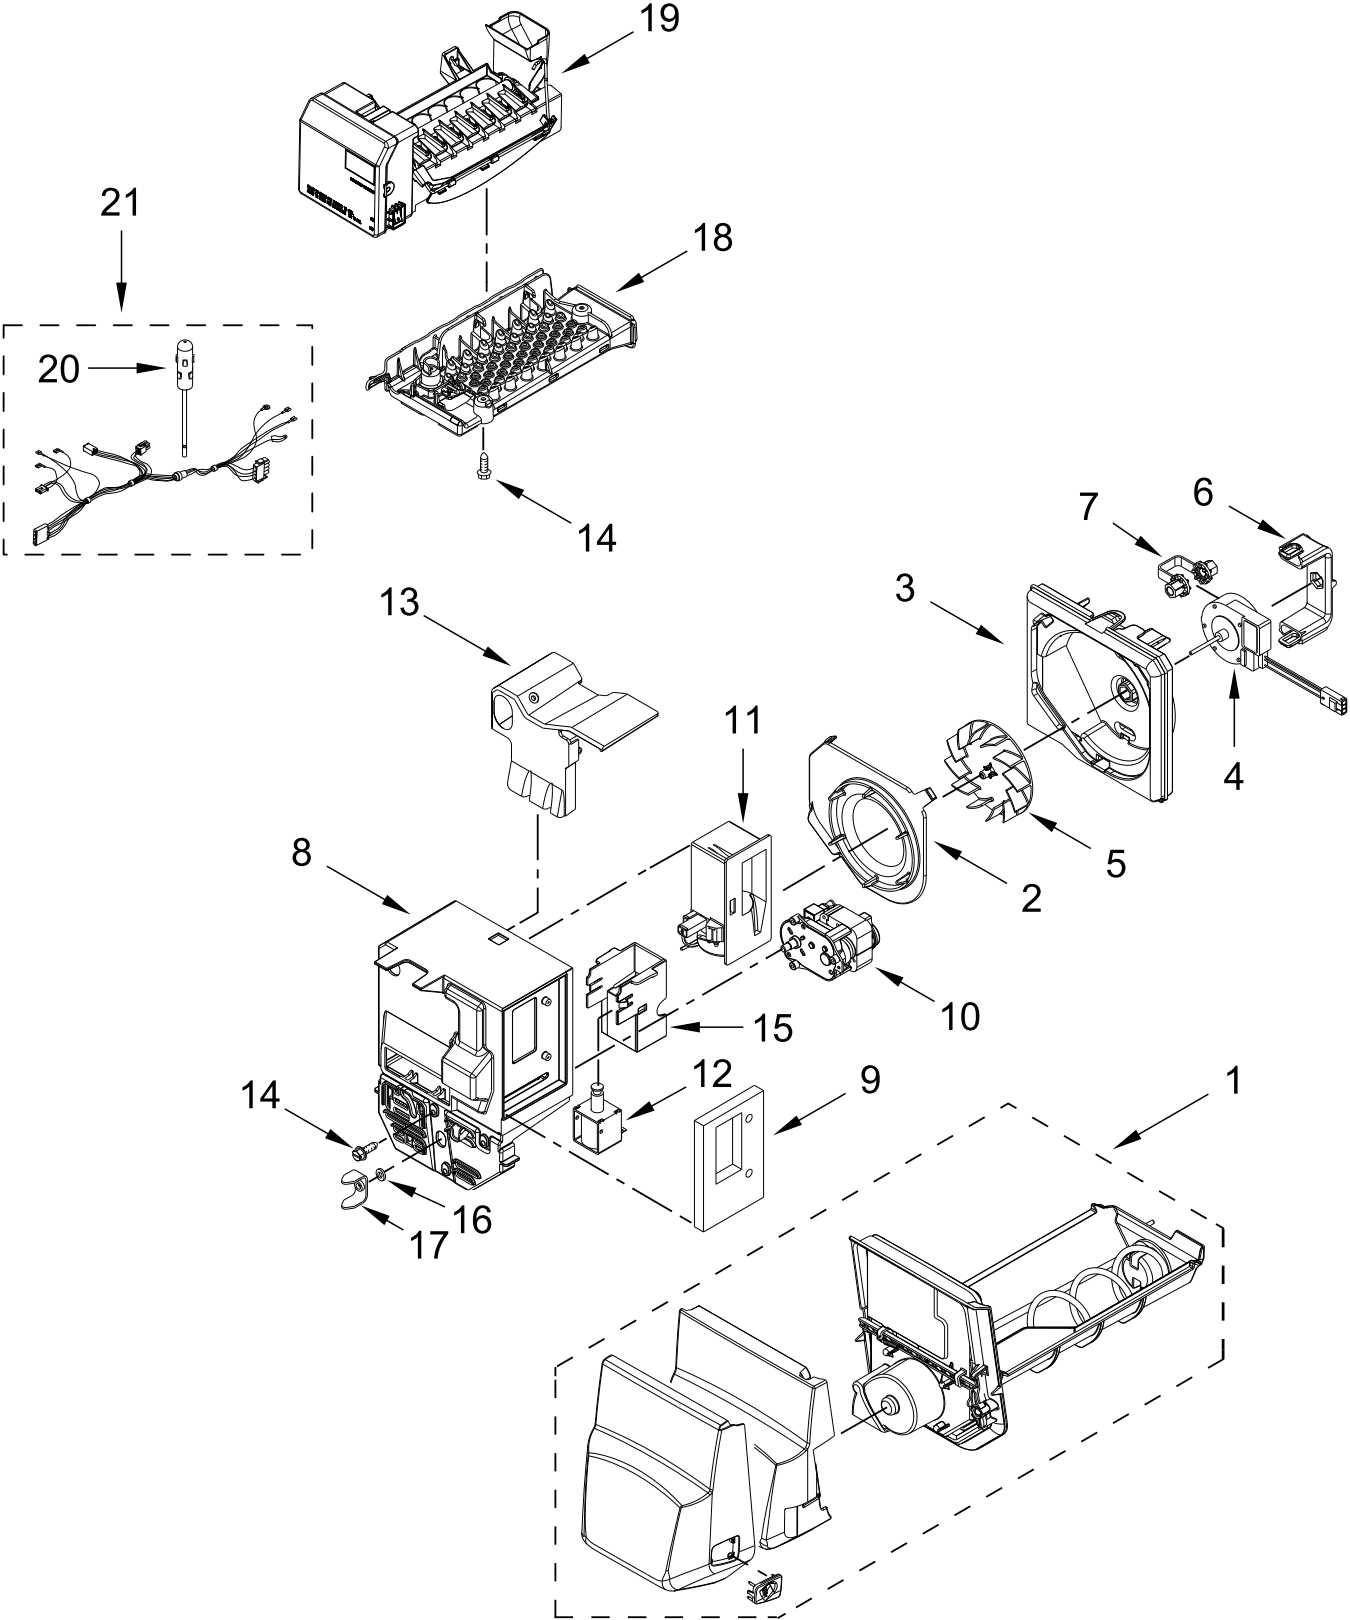

ICEMAKER & ICE CONTAINER PARTS

ICEMAKER & ICE CONTAINER PARTS

<u>Illus.</u> <u>No.</u>	<u>Part No.</u>	<u>Description</u>	<u>Illus.</u> <u>No.</u>	<u>Part No.</u>	<u>Description</u>	<u>Illus.</u> <u>No.</u>	<u>Part No.</u>	<u>Description</u>
1	W11097357	Assembly, Ice Bin	10	W10884561	Motor, Dispenser	19	W11525256	Assembly, Complete Icemaker
2	W10121282	Inlet, Blower	11	W10196393	Damper, Control	20	12791417SP	Thermistor
3	W10309863	Scroll, Blower	12	W11182941	Assembly, Solenoid	21	W11309962	Harness, Icemaker
4	W11299369	Motor, Fan	13	W10118612	Liner, Divider			
5	W10123444	Wheel, Blower	14	12990511	Screw			
6	12956603	Clip, Fan Motor	15	W10346971	Bracket, Solenoid			
7	W10151687	Grommet, Fan Motor	16	W10465946	Washer			
8	W10309864	Divider, Ice Box	17	63052A001	Yoke, Ice Dispenser			
9	12920001	Gasket, Damper	18	W11323371	Assembly, Impinger