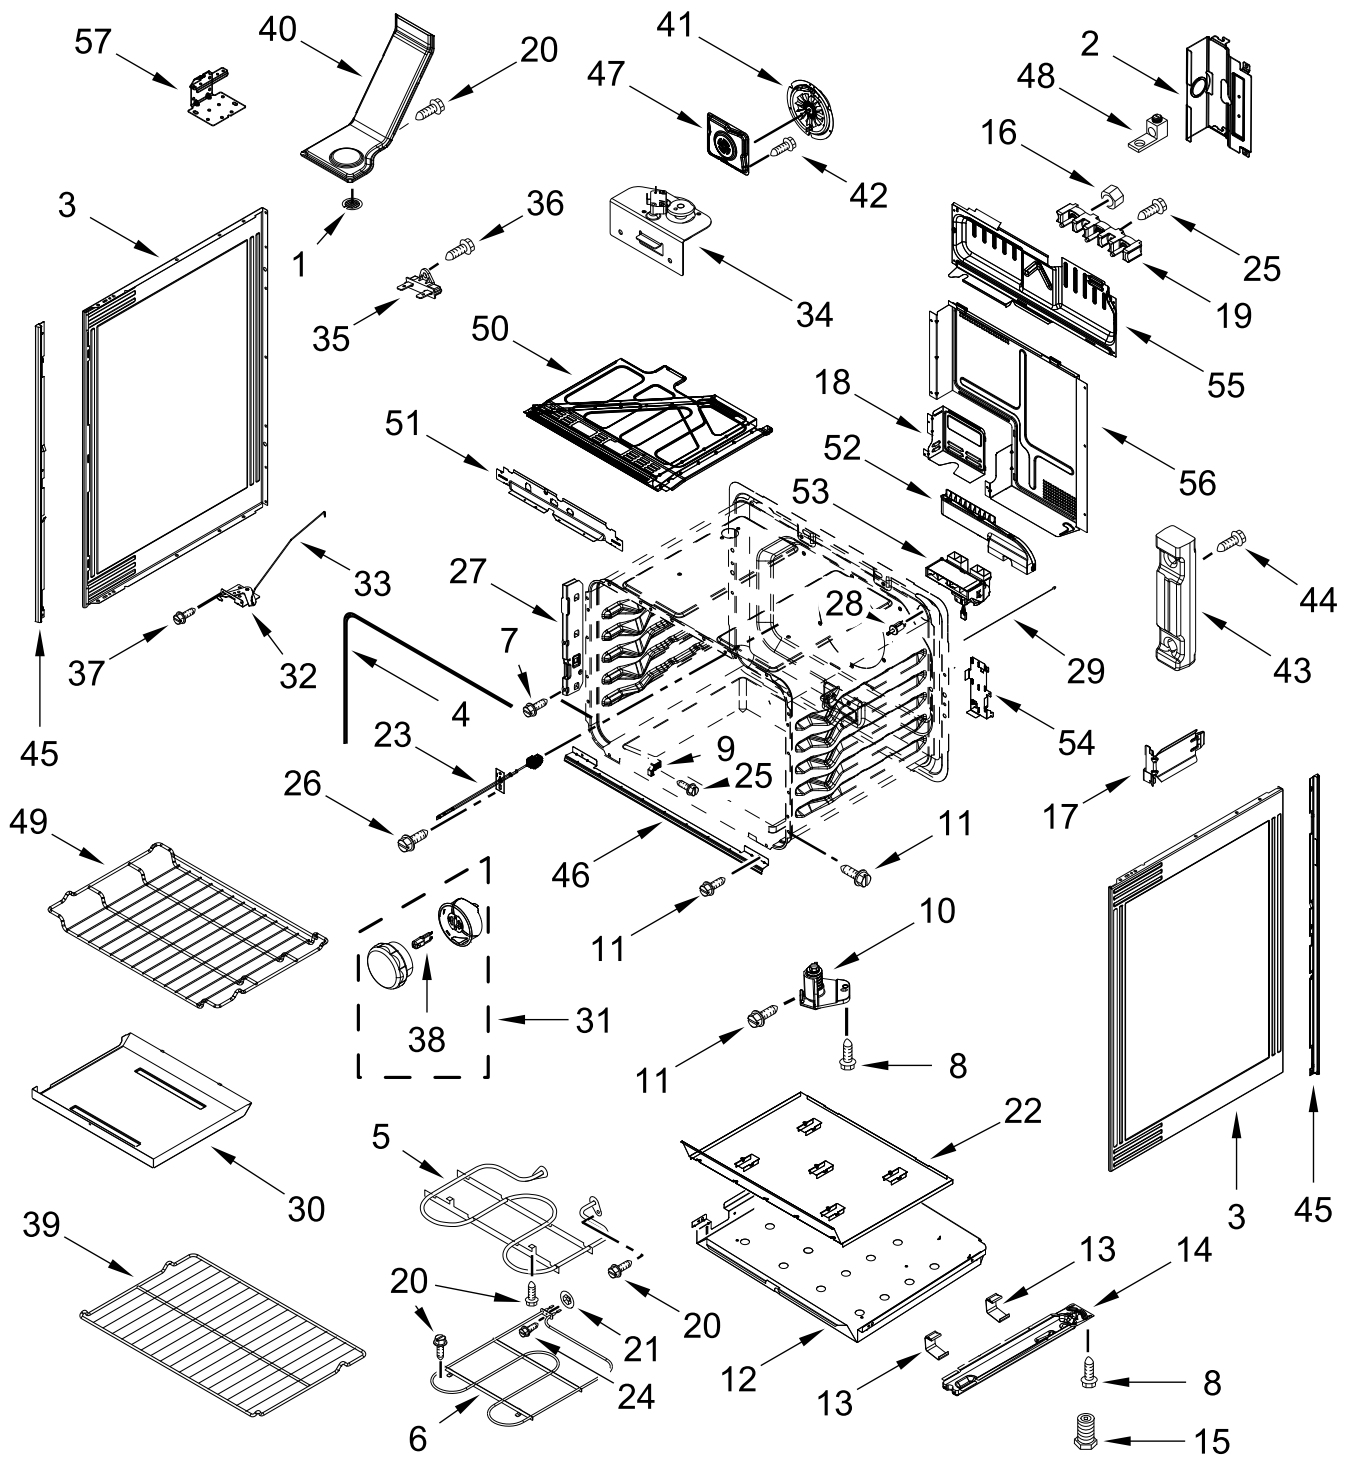

CHASSIS PARTS

CHASSIS PARTS

<u>Illus. No.</u>	<u>Part No.</u>	<u>Description</u>	<u>Illus. No.</u>	<u>Part No.</u>	<u>Description</u>	<u>Illus. No.</u>	<u>Part No.</u>	<u>Description</u>
1	W11092984	Screen, Vent	24	3196174	Screw	47	W11373155	Cover, Conv Fan
2	W11391997	Bracket, Service	25	3400080	Screw	48	W10281322	Kit, Bare Wire Adapter Block
3		Panel, Side	26	3196169	Screw	49	W11607819	Rack, Oven (Gull-Wing)
	W11445467	Black	27	W10289077	Receiver, Hinge	50	W11617265	Ventilation Assembly, Duct and Frame
4	W11491751	Seal, Door	28	W11511828	Switch, Door	51	W11615875	Console, Front
5	W10308476	Element, Broil	29	9757239	Rod, Door Switch	52	W11637749	Rear, Duct Assembly
6	9755770	Element, Bake	30	W10183712	Tray, Hidden Bake	53	W11616407	Dual, Blower
7	W10031780	Screw	31	W11634772	Light Assembly	54	W11365827	Bracket, Acu
8	3196178	Screw	32	W11612000	Front Door Latch Assembly	55	W11361778	Convection, Rear Cover
9	W10674705	Glide, Drawer Front	33	W11616635	Rod, Latch	56	W11633166	Side, Cover
10	W10341186	Front Foot Assembly	34	W11612001	Rear Door Latch Assembly	57	W11287215	Bracket, Cooktop Console
11	W10067840	Screw	35	3196548	Fuse, Thermal			FOLLOWING PARTS NOT ILLUSTRATED
12	W11309796	Tray, Insulation	36	3196172	Screw		3196520	Clip, Wire
13	W10137382	Clip, Panel	37	3196560	Screw		W10646923	Card, Insulator
14	W10390007	Base Rail Assembly (Right)	38	W10571723	Bulb, Halogen 40 Watts		W10774939	Insulation, Wrap
	W10390008	Base Rail Assembly (Left)	39	W11173792	Rack, Oven		W11407378	Insulation, Back
15	W10058460	Foot, Leveling	40	W11366087	Tube, Vent		W11404469	Insulation, Flue
16	3400029	Nut	41	W11635909	Fan, Convection		4820F015-59	Insulation, Strap
17	W10404688	Clip, Oven Support	42	W10516115	Screw			
18	W11596201	Corner, Cover	43	W10914589	Counterweight			
19	W11750818	Block, Terminal (without Ground Strap)	44	W11034869	Screw			
20	W10362924	Screw	45	W11510561	Barrier Rail, Rubber (Front Left)			
21	3400968	Nut		W11510562	Barrier Rail, Rubber (Front Right)			
22	W11310684	Shield, Heat	46	W11464547	Bracket, Front Frame			
23	W11633068	Sensor