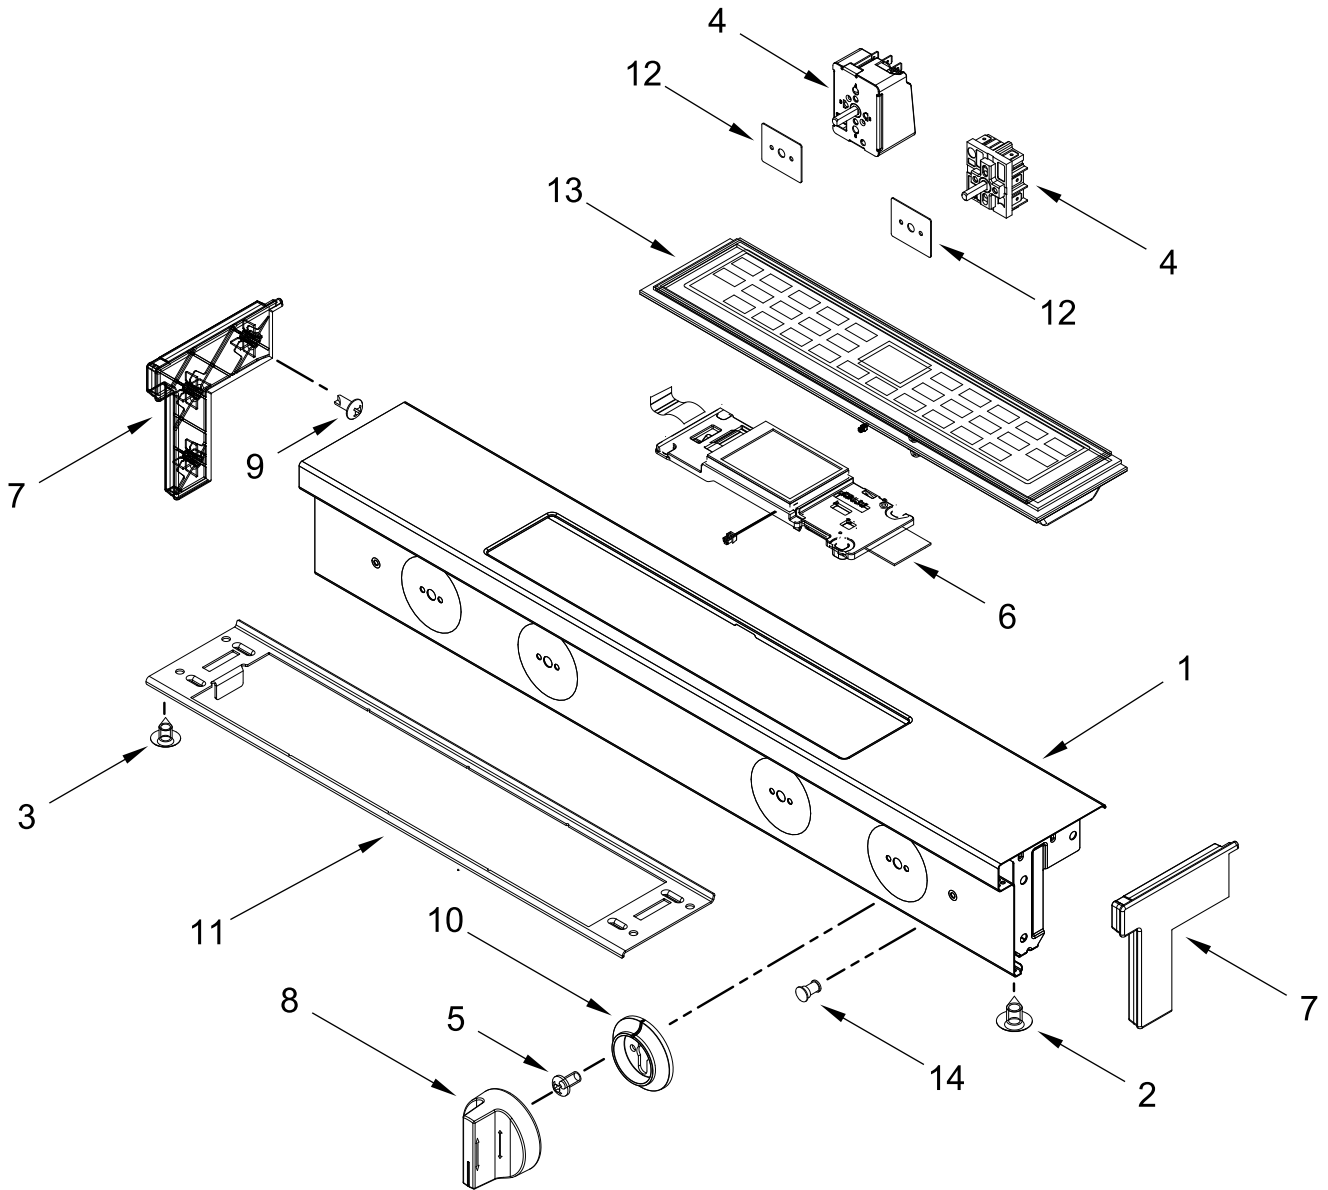

CONTROL PANEL PARTS

CONTROL PANEL PARTS

<u>Illus.</u> <u>No.</u>	<u>Part No.</u>	<u>Description</u>	<u>Illus.</u> <u>No.</u>	<u>Part No.</u>	<u>Description</u>	<u>Illus.</u> <u>No.</u>	<u>Part No.</u>	<u>Description</u>
1		Console	6		Board, Control	9	9780274	Screw
	W11300041	Black		W11734473	Black	10		Bezel
2	3196178	Screw	7		Endpost, Console		W11635851	Black Stainless
3	W10327235	Screw		W11357955	Black, (Left)	11	W11291721	Mounting, Bracket
4	W10437092	Switch, Infinite (Left Front)		W11357956	Black, (Right)	12	7201P077-60	Gasket, Infinite Switch
	W10437097	Switch, Infinite (Right Front)	8		Knob	13	W11333900	Assembly, User Interface
	W10578768	Switch, Infinite (Left Rear, Right Rear)		W11635841	Single, (Black Stainless)	14	3196068	Lens, Indicator
5	W10498399	Screw		W11635842	Dual, (Black Stainless)			
				W11635843	Triple, (Black Stainless)