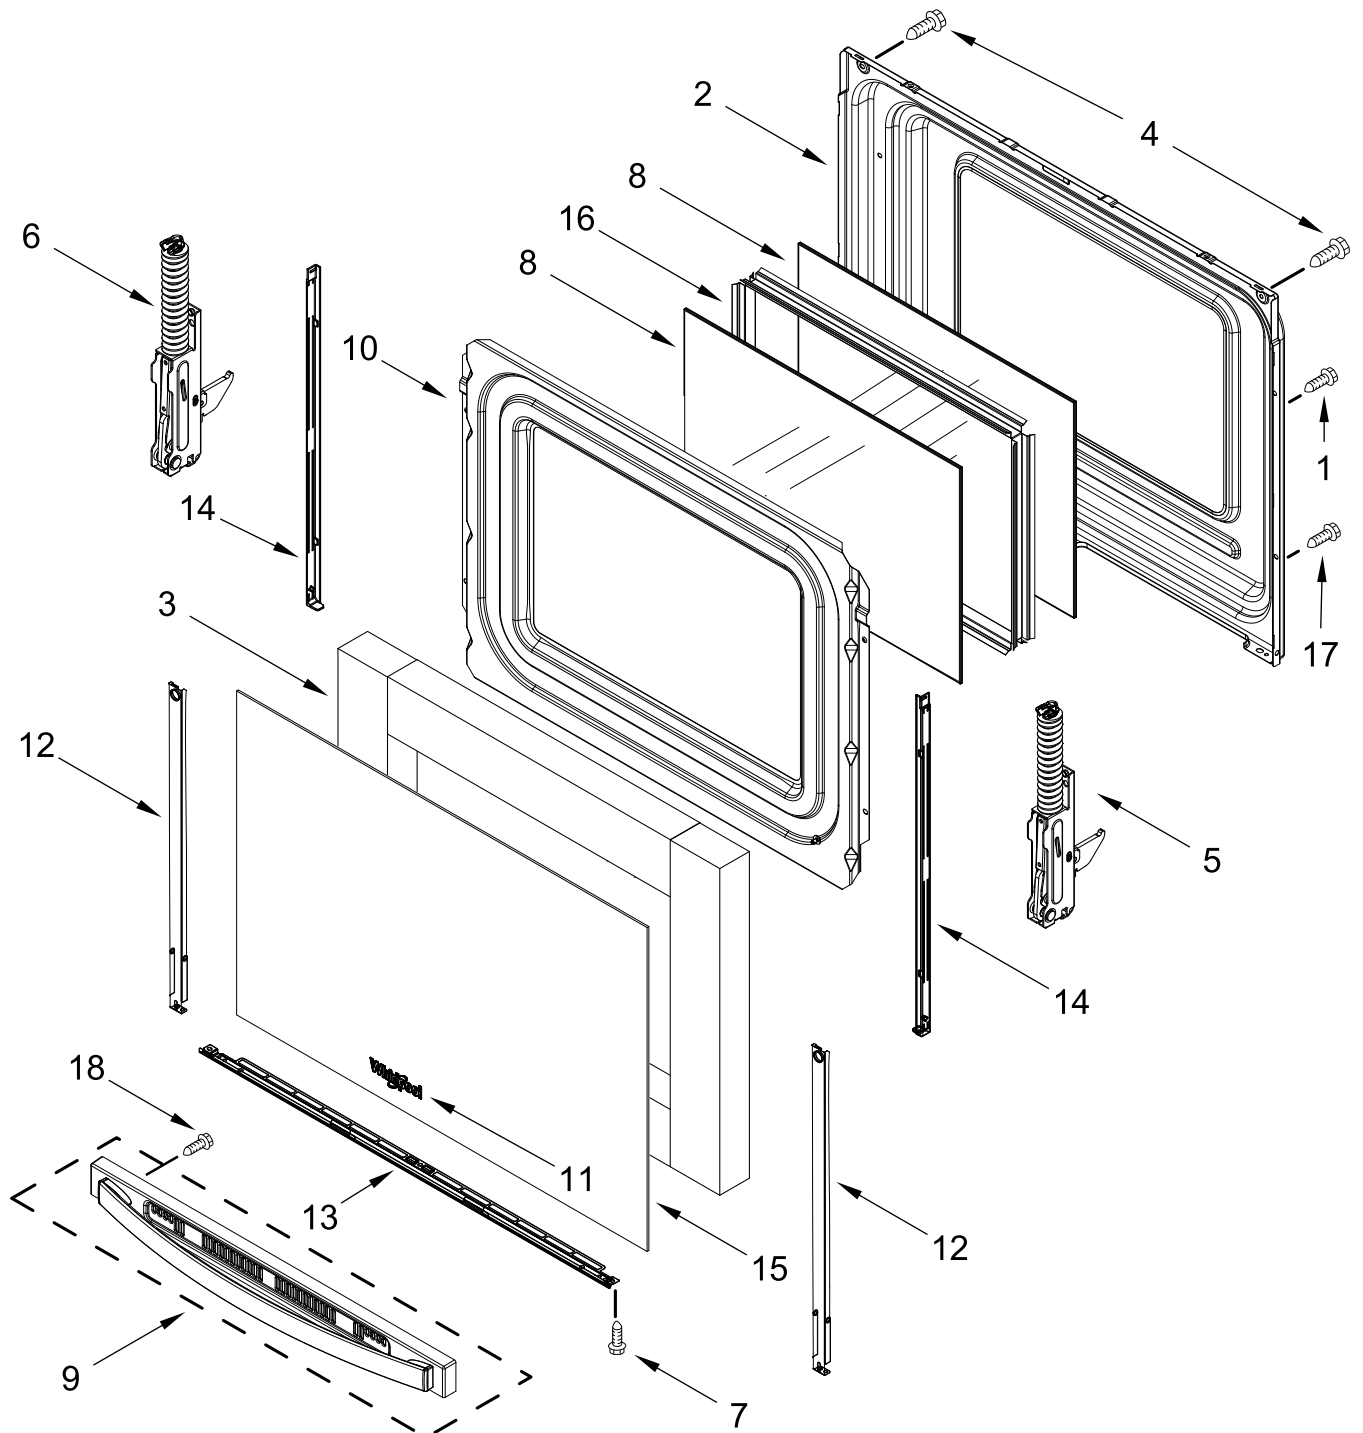

DOOR PARTS

DOOR PARTS

<u>Illus. No.</u>	<u>Part No.</u>	<u>Description</u>	<u>Illus. No.</u>	<u>Part No.</u>	<u>Description</u>	<u>Illus. No.</u>	<u>Part No.</u>	<u>Description</u>
1	W10031790	Screw	9		Handle and Vent Assembly	13		Door, Lower Trim
2	9761344	Liner, Door					W11444043	Black
3	W10278991	Insulation, Door Strip		W11353056	Black Stainless	14	W11379944	Strap, Door
4	W10200660	Screw	10	W11380222	Retainer, Insulation	15		Glass Assembly, Outer Door
5	W10388635	Hinge, Door (Active)	11	W10884775	Badge		W11729636	Black
6	W10440013	Hinge, Door (Active)	12		Door, Trim	16	W10316950	Frame, Glass
7	W10327235	Screw		W10746436	Black (Left)	17	W10031780	Screw
8	9758162	Glass, Inner		W10746435	Black (Right)	18	W10465158	Screw