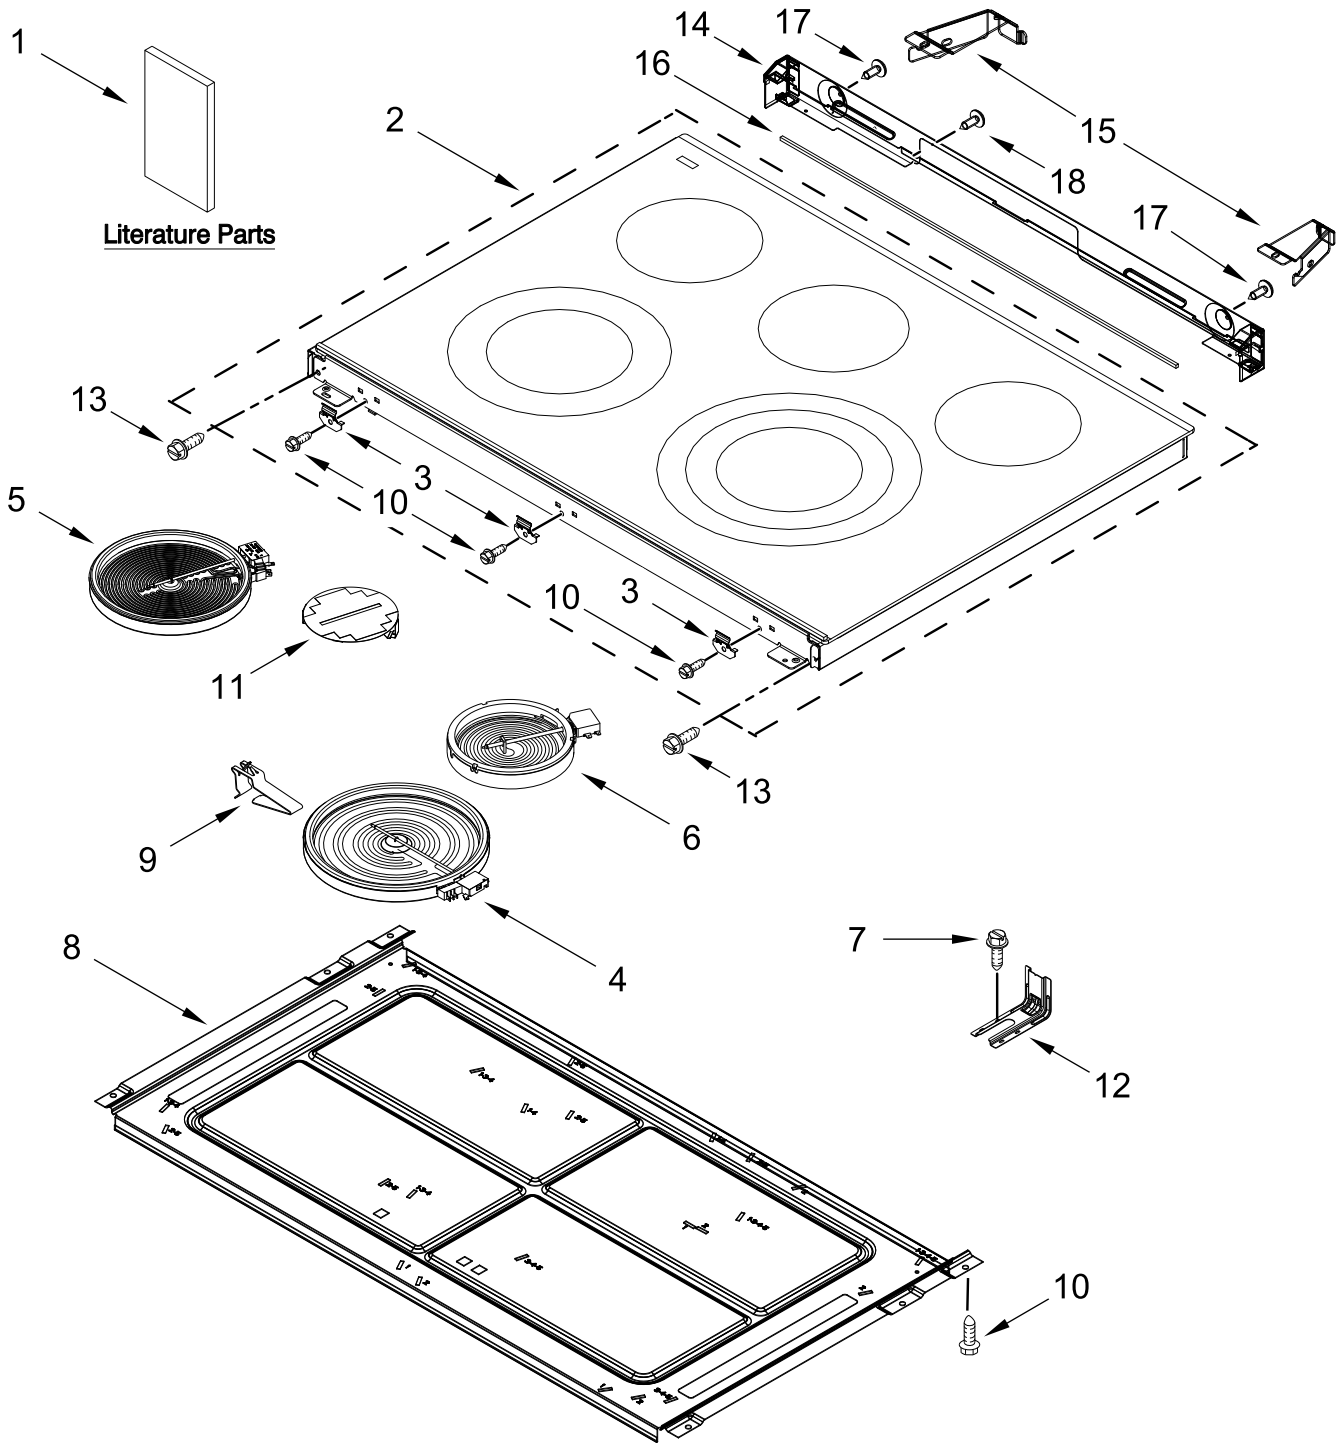

# COOKTOP PARTS

<u>Illus. No.</u>	<u>Part No.</u>	<u>Description</u>	<u>Illus. No.</u>	<u>Part No.</u>	<u>Description</u>	<u>Illus. No.</u>	<u>Part No.</u>	<u>Description</u>
1		Literature Parts	6	W11724296	Element (Single, 1200W)	15		Corner, Brace (Right)
	W11640308	Owner's Manual			(Left Rear, Right Rear)		W11673745	(Left)
	W11640328	Quick Start Guide					W11673746	
	W11639168	Tech Sheet	7	7101P485-60	Screw, Anti-Tip Kit	16	W11401890	Gasket Cooktop, Console
2		Cooktop	8	W11300812	Pan, Radiant Element	17	W10362924	Screw
	W11616660	Black (Includes, Cooktop Bracket)	9	W11600012	Spring, Element	18	W10498399	Screw
3	W11593284	Bracket, Cooktop	10	3196169	Screw			FOLLOWING PARTS NOT ILLUSTRATED
4	W11726009	Element (3000W, Triple)	11	W11668631	Element, Warm Zone (Center Rear)		W11351384	Harness, Main
		(Right Front)	12	W11379947	Bracket, Anti-Tip		W11341269	Harness, Cooktop
5	W11726010	Element (Dual, 3000W)	13	3400080	Screw		W11349007	Harness, DC
		(Left Front)	14	W11632793	Bracket, Front Cooktop		W11341203	Harness, Console
							W11585874	Harness, Hidden Bake

# DRAWER PARTS