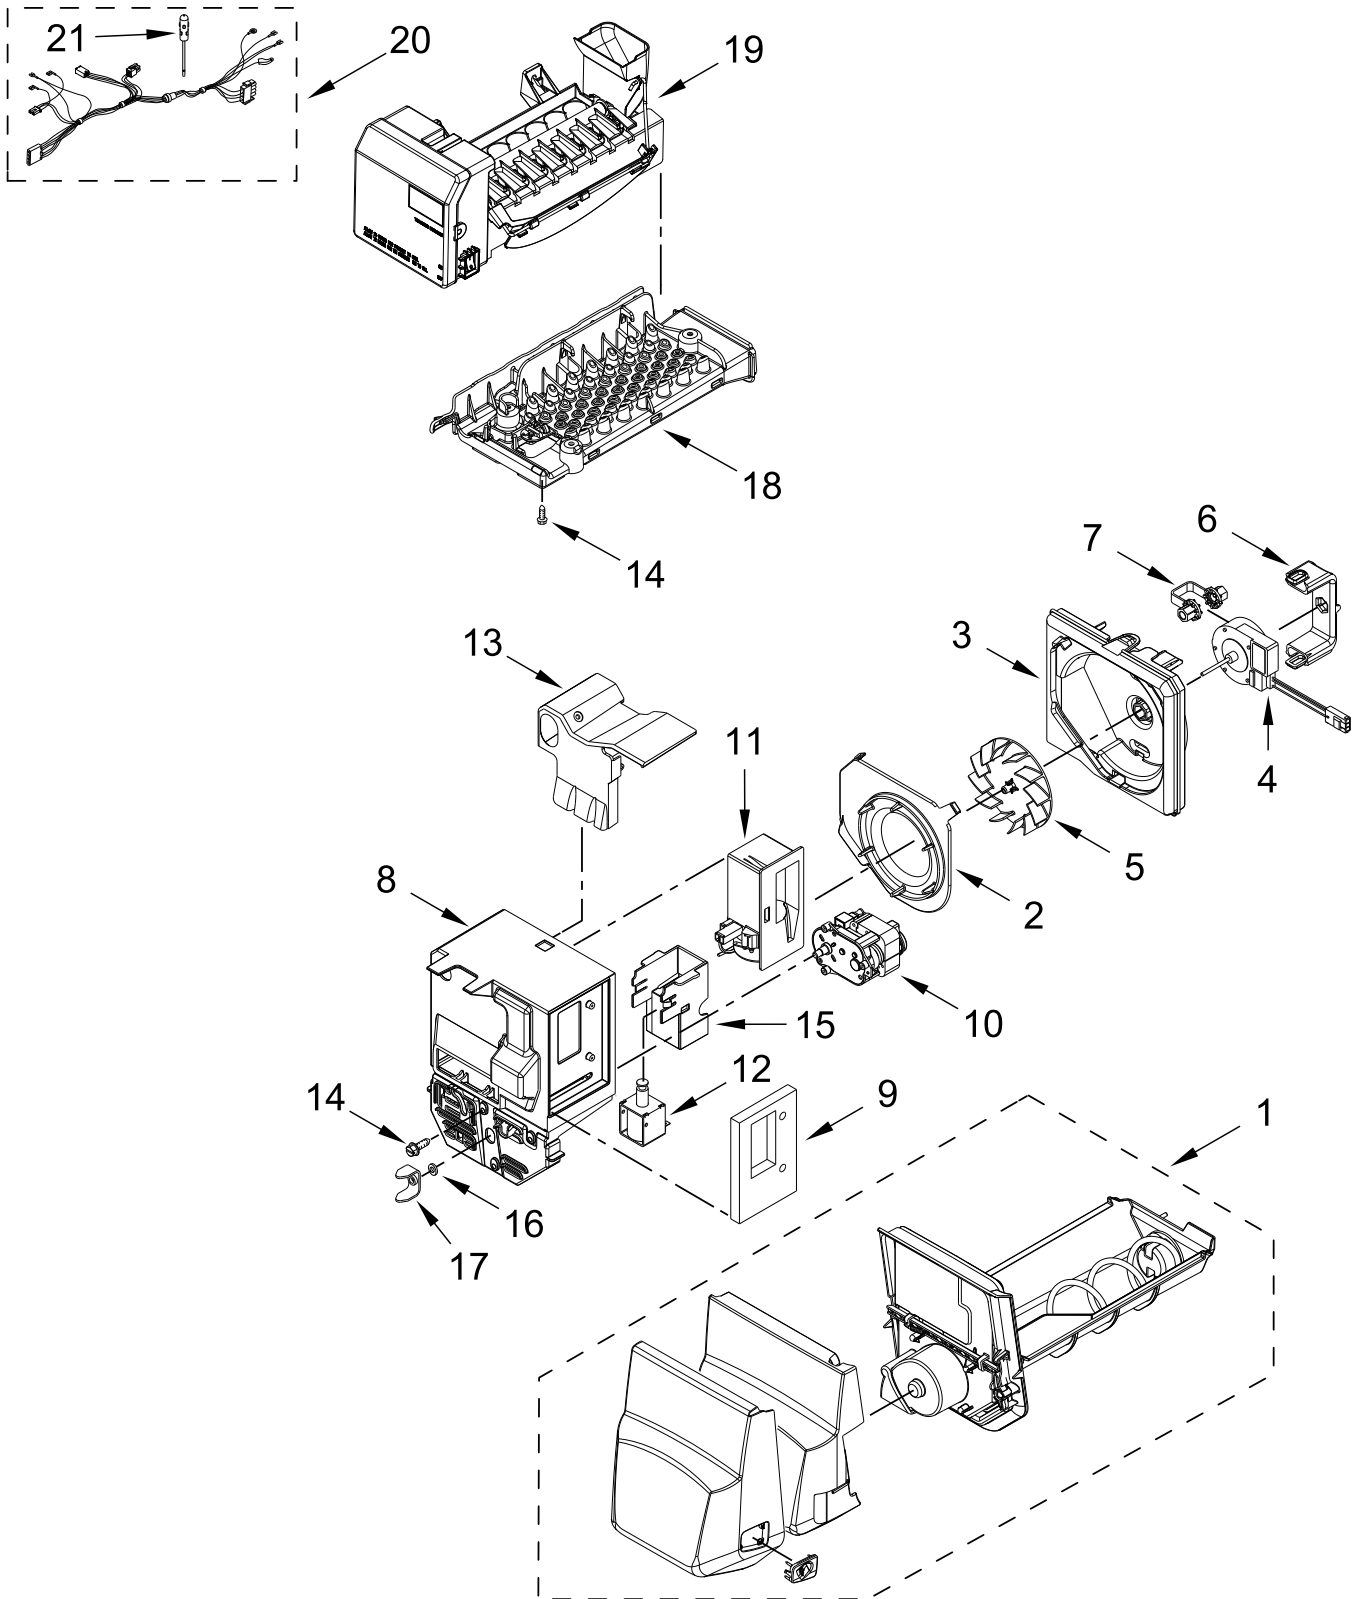

ICEMAKER AND ICE CONTAINER PARTS

ICEMAKER AND ICE CONTAINER PARTS

<u>Illus.</u> <u>No.</u>	<u>Part No.</u>	<u>Description</u>	<u>Illus.</u> <u>No.</u>	<u>Part No.</u>	<u>Description</u>	<u>Illus.</u> <u>No.</u>	<u>Part No.</u>	<u>Description</u>
1	W11097357	Assembly, Ice Bin	10	W10884561	Motor, Dispenser	19	W11525256	Assembly, Complete Icemaker
2	W10121282	Inlet, Blower	11	W10196393	Damper, Control	20	W11309962	Harness, Icemaker
3	W10309863	Scroll, Blower	12	W11182941	Assembly, Solenoid	21	12791417SP	Thermistor
4	W11299369	Motor, Fan	13	W10118612	Liner, Divider			
5	W10123444	Wheel, Blower	14	12990511	Screw			
6	12956603	Clip, Fan Motor	15	W10346971	Bracket, Solenoid			
7	W10151687	Grommet, Fan Motor	16	W10465946	Washer			
8	W10309864	Divider, Ice Box	17	63052A001	Yoke, Ice Dispenser			
9	12920001	Gasket, Damper	18	W11323371	Assembly, Impinger