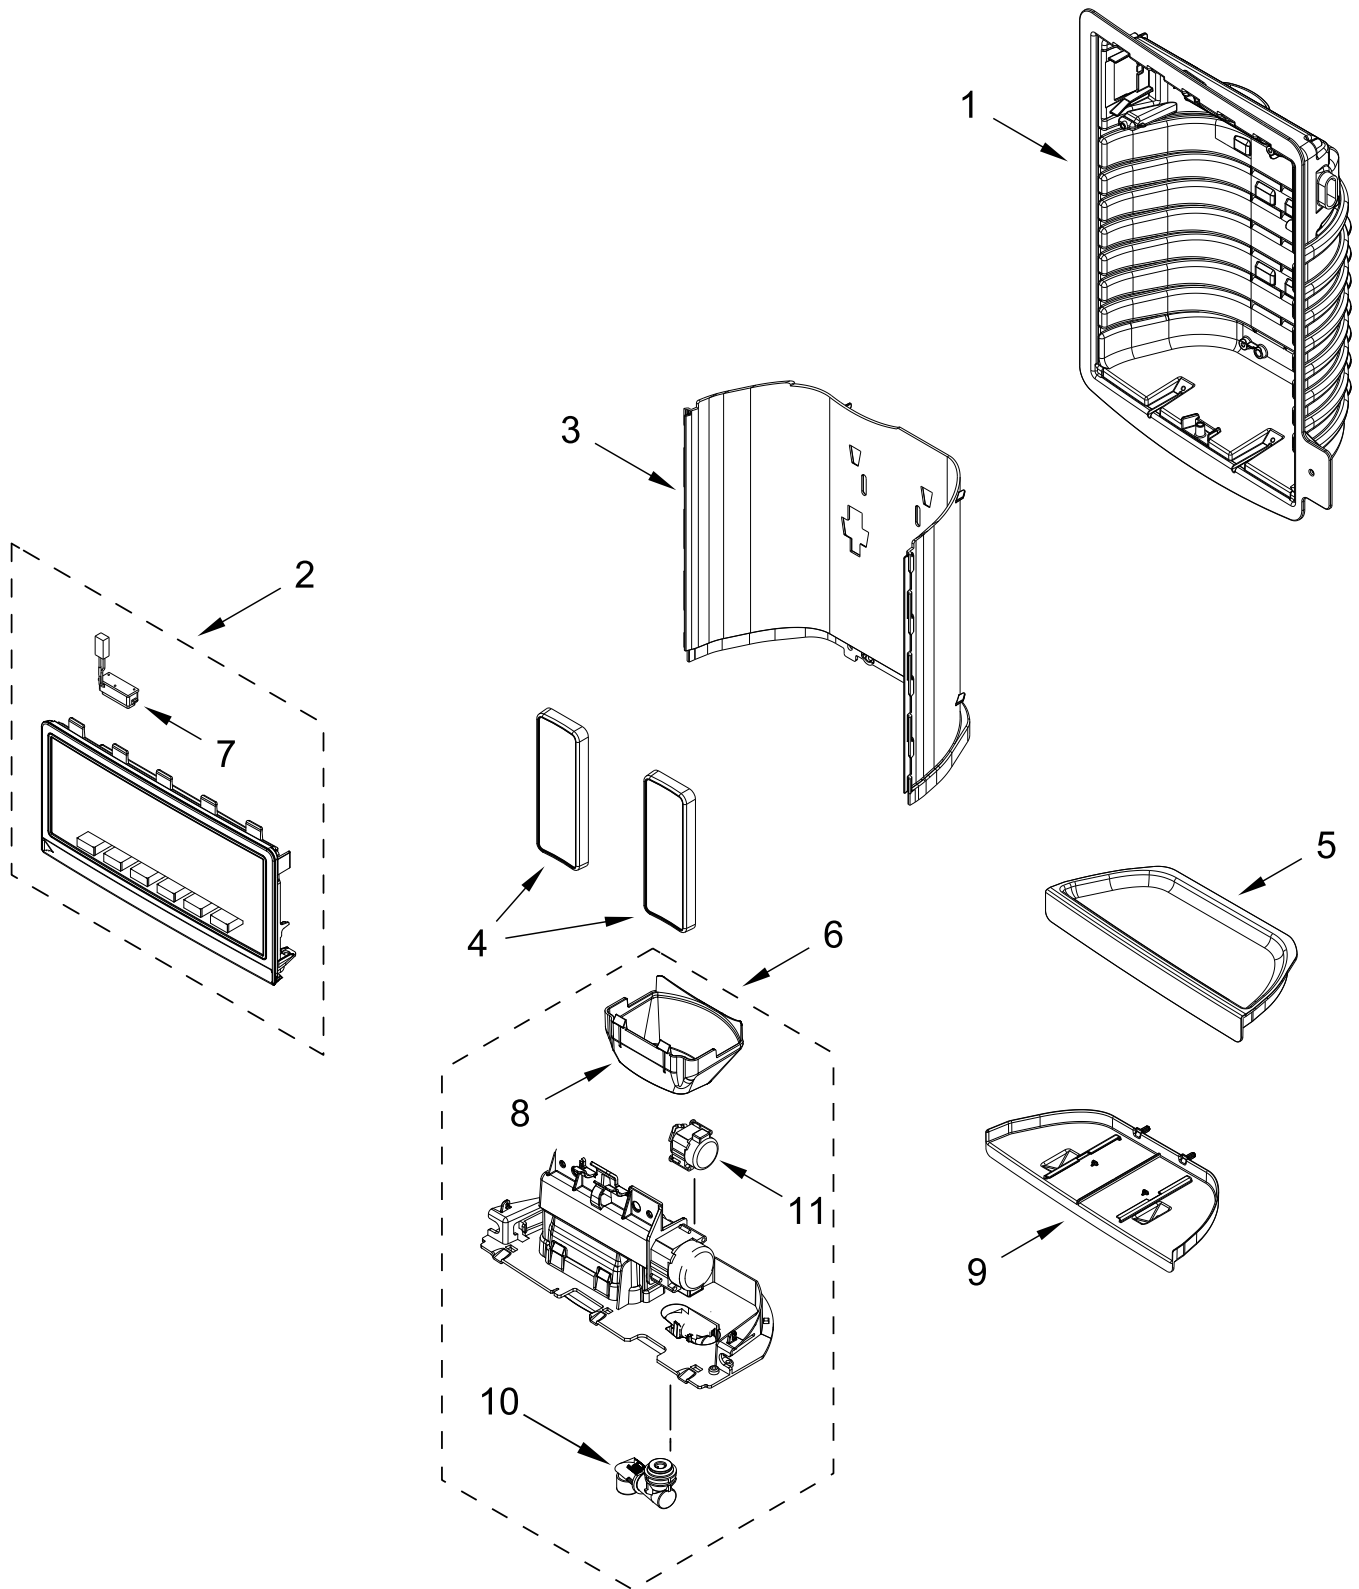

SHELF PARTS

<u>Illus. No.</u>	<u>Part No.</u>	<u>Description</u>
1	W11697422	Shelf, Stationary
2	W11705144	Frame, Pan Cover Glass
3	W11702374	Drawer, Pantry
4		Adapter, Side
	W11702403	Left Hand
	W11702400	Right Hand
5	W11606482	Roller Assembly, Crisper
6	W11705308	Support, Crisper Frame

<u>Illus. No.</u>	<u>Part No.</u>	<u>Description</u>
7		Ladder, Side
	W10251966	Left Hand
	W10251965	Right Hand
8	W11697425	Shelf, Mini
9	W10840922	Knob, Side Support
10	W11694348	Pan Assembly, Crisper
11	W11700717	Brace, Crisper Support
12	W10840918	Flange, Side Support
13	W11694315	Glass, Pan Cover

<u>Illus. No.</u>	<u>Part No.</u>	<u>Description</u>
14	W10273464	Ladder, Center
15	12990513	Screw
16	12990512	Screw
17	W10804977	Screw
18	W11702378	Assembly, Pan Center Support

DISPENSER FRONT PARTS