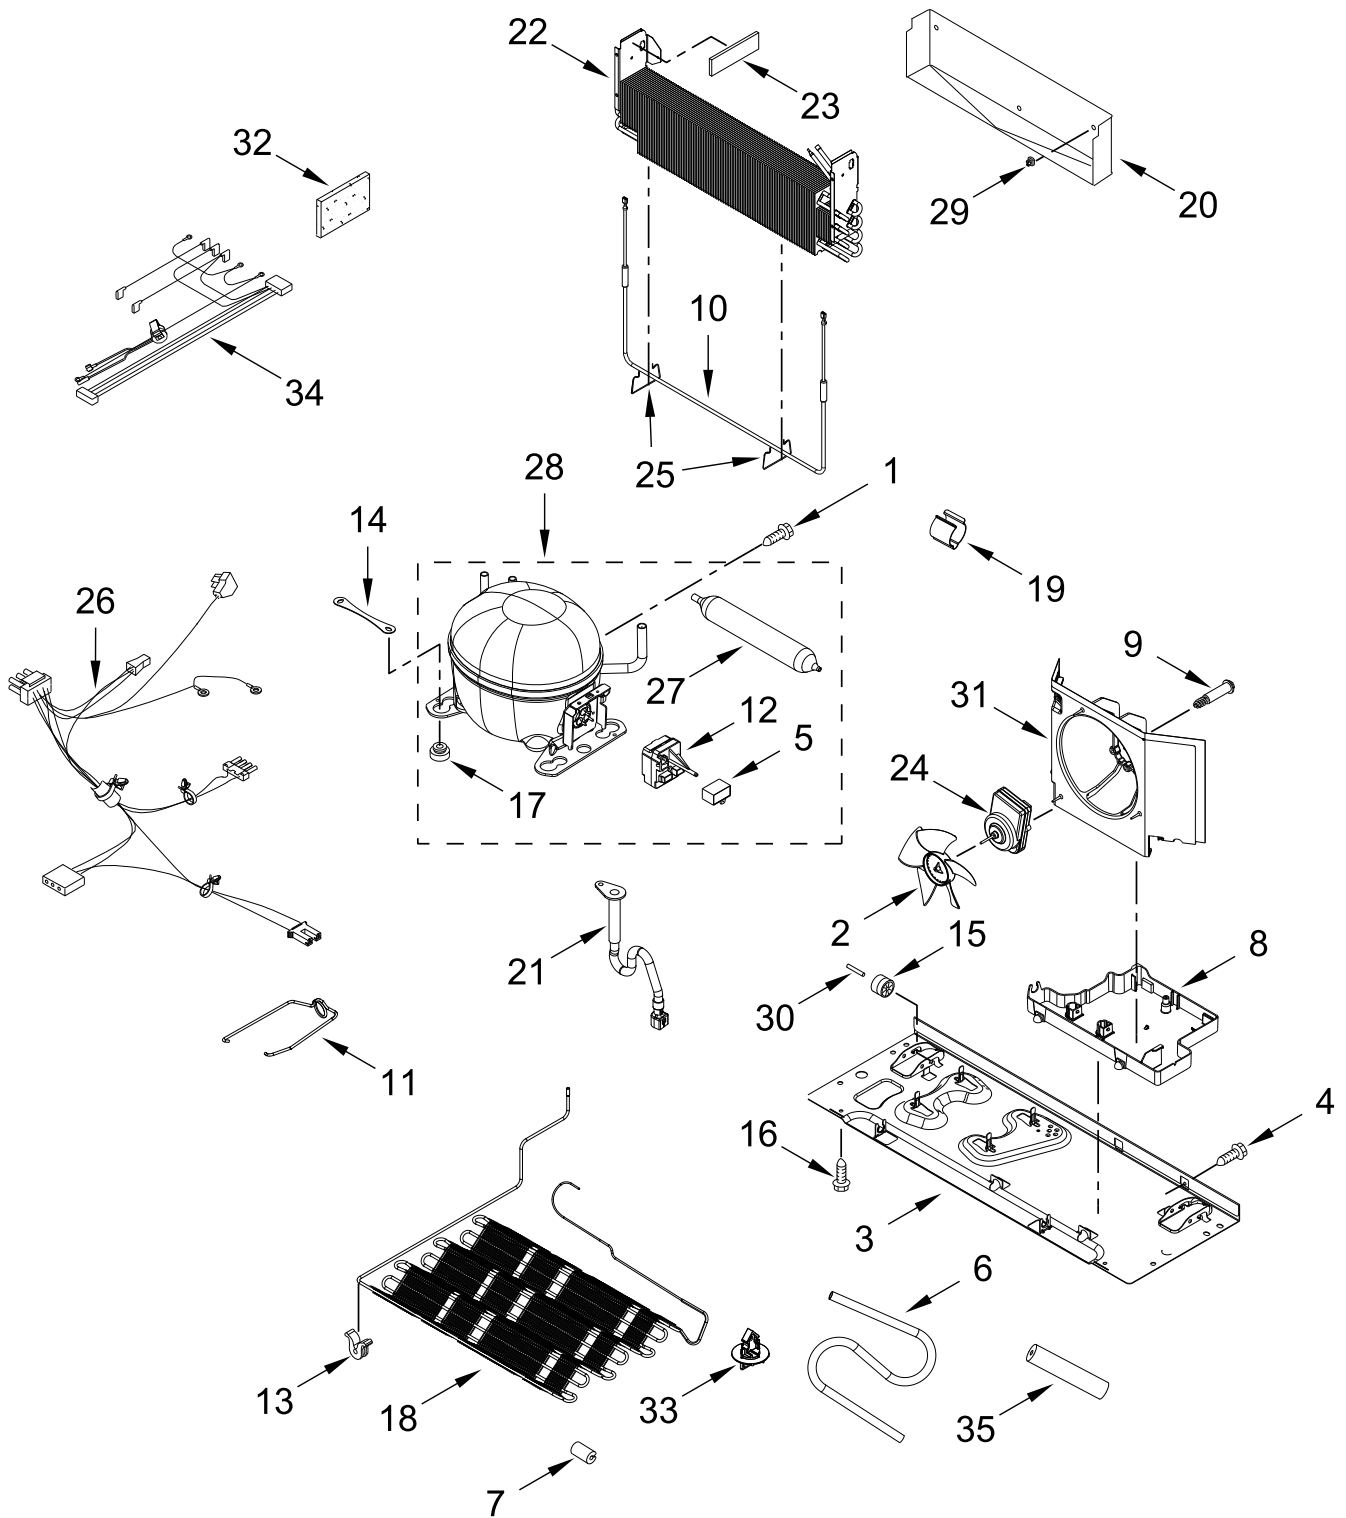

UNIT PARTS

UNIT PARTS

<u>Illus.</u> <u>No.</u>	<u>Part No.</u>	<u>Description</u>	<u>Illus.</u> <u>No.</u>	<u>Part No.</u>	<u>Description</u>	<u>Illus.</u> <u>No.</u>	<u>Part No.</u>	<u>Description</u>
1	12992301	Screw	20	W11337767	Tray, Drip	28	W11563970	Compressor (Also Order the Following Lokring™ Parts)
2	12825803	Blade, Fan	21	W10622099	Extension, Drain Tube			
3	W11604794	Basepan	22	W11337423	Evaporator (Also Order the Following Lokring™ Parts)	W11504416	8.5/6 NR MS 00 (Suction Tube to Compressor)	
4	12990511	Screw				W11504431	7/5 NR MS 00 (Discharge Tube to Compressor)	
5	W10350564	Capacitor				W11506621	6 NK MS 00 (Charging Tube to Compressor)	
6	W11623085	Tube, Suction						
7	2319835	Grommet, Condenser		W11504423	8/2 NR AL 00 (Capillary Tube to Evaporator)			
8	W10655368	Pan, Drain						
9	W10622701	Screw		W11504415	8.5/8 NR MS 00 (Suction Line to Evaporator)			
10	W11287565	Heater, Defrost	23	W11244122	Gasket, Foam			
11	W11629200	Strap, Bale	24	W11505534	Motor, Condenser Fan	W11506635	Tube, Charging (1/4 in w/ Schrader Valve)	
12	W11359985	Device, Start	25	W11380964	Clip, Heater	29	10623002	Clip, Evaporator
13	W10137529	Grommet, Condenser	26	W11654037	Harness, Unit (Includes Power Cord)	30	12477202	Axle, Roller
14	W10236396	Strap, Compressor	27	W10805035	Drier (Service Drier Without Dye) (Also Order the Following Lokring™ Parts)	31	W11463236	Shroud, Condenser Fan
15	12477102	Roller				32	2169104	Insulation, Sound Deadening
16	12992101	Screw				33	W10815863	Clip, Condenser
17	W11631702	Grommet		W11504445	5/4 NR MS 00 (Heat Loop to Drier)	34	W11309682	Harness, Evaporator Heater (Includes Defrost Thermostat)
18	W11597885	Condenser (Also Order the Following Lokring™ Parts)				35	W10303521	Sleeve REFRIGERANT CHARGE 51 grams (R600a)
	W11506623	5 NK MS 00 (Discharge Tube to Condenser)		W11504447	5/1.8 NR MS 00 (Capillary Tube to Drier)			
	W11504432	6/5 NR MS 00 (Heat Loop to Condenser)						
19	W10281329	Clip, Drier