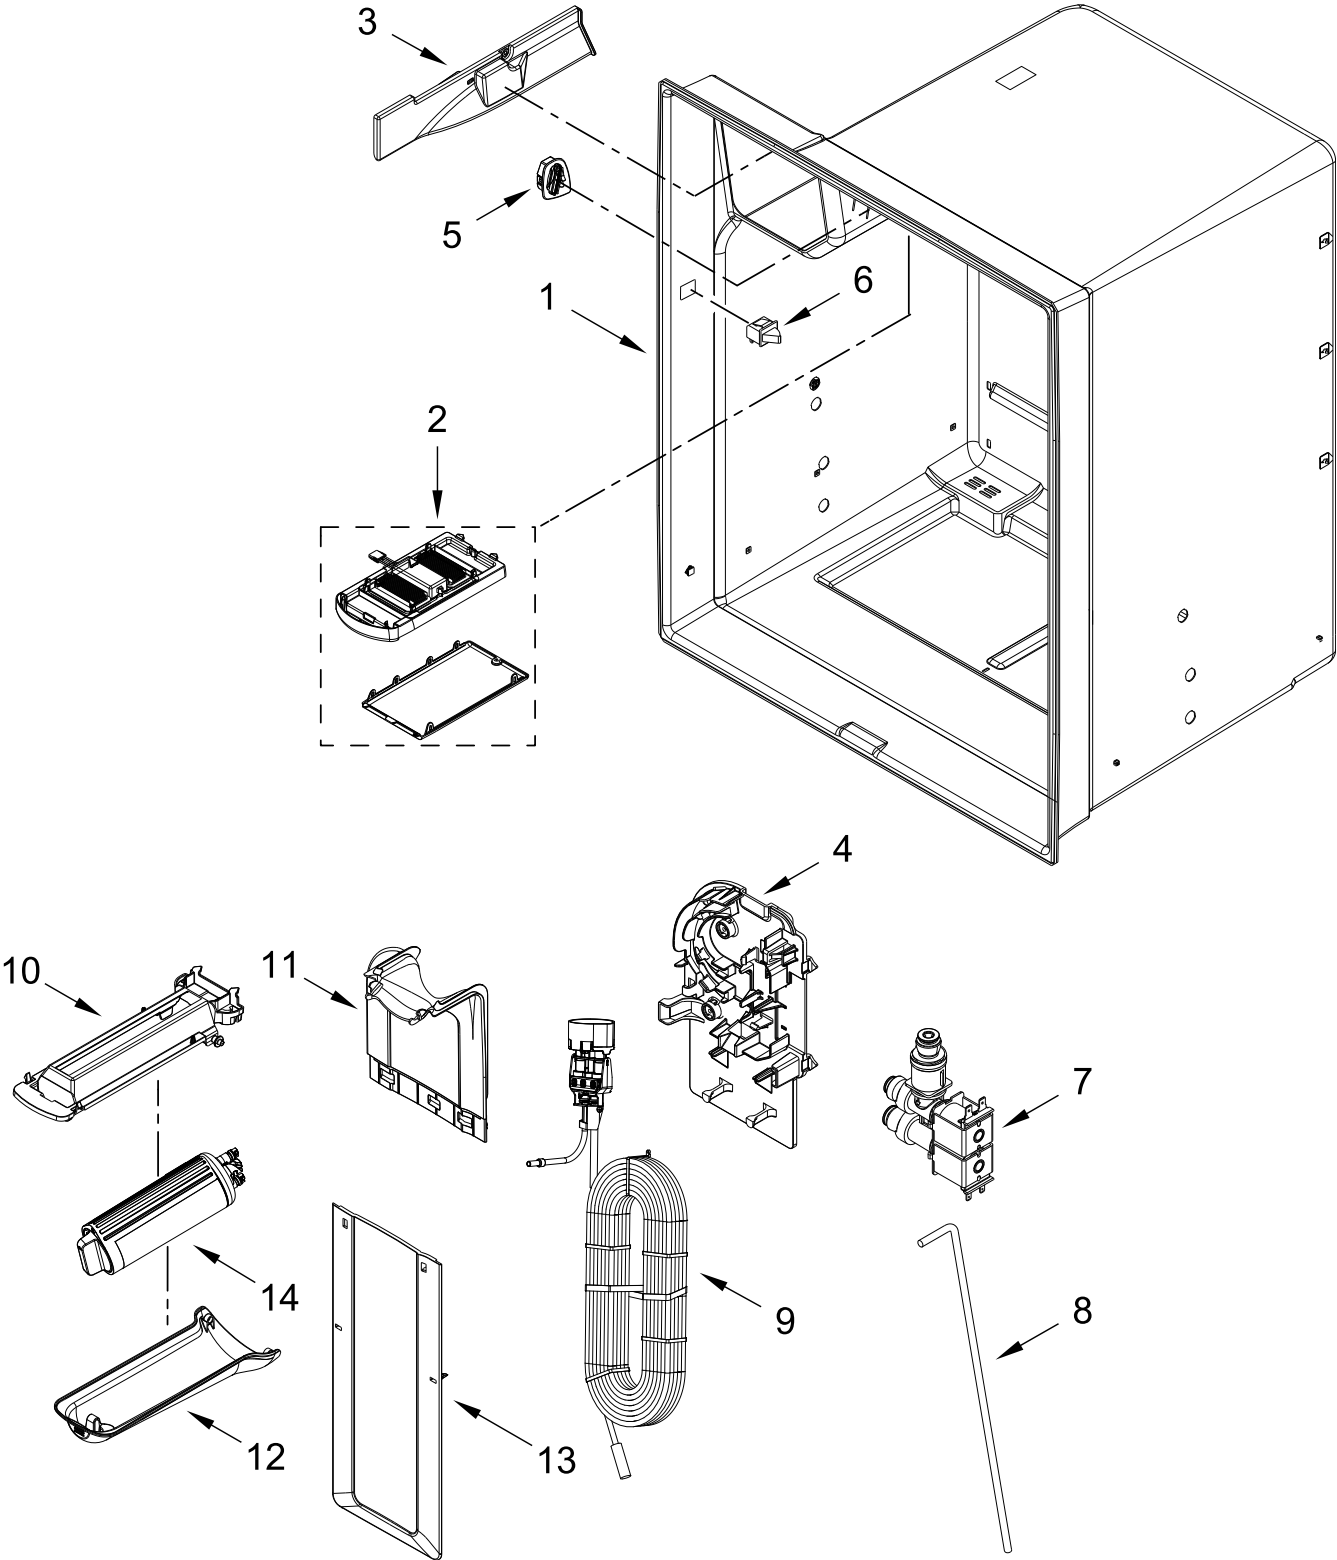

REFRIGERATOR LINER PARTS

REFRIGERATOR LINER PARTS

<u>Illus.</u> <u>No.</u>	<u>Part No.</u>	<u>Description</u>	<u>Illus.</u> <u>No.</u>	<u>Part No.</u>	<u>Description</u>	<u>Illus.</u> <u>No.</u>	<u>Part No.</u>	<u>Description</u>
1		Liner (Not A Serviceable Part)	6	W10847849	Switch, Light	13	W11565236	Cover, Lower Water Tank
2	W11387579	Assembly, Upper Light (Includes LED Module and Lens)	7	W11446814	Valve, Water Inlet	14	W11536439	Filter, Water
3	W10309869	Cover, Wiring	8	W11518277	Tube, Water			
4	W10334463	Bracket, Water Tank and Valve	9	W11519216	Assembly, Water Tank and Manifold			
5	W10555984	Assembly, Air Grille (Includes Damper Seal)	10	W11510659	Bracket, Filter Base			
			11	W11513126	Cover, Upper Water Tank			
			12	W11510661	Cover, Filter			