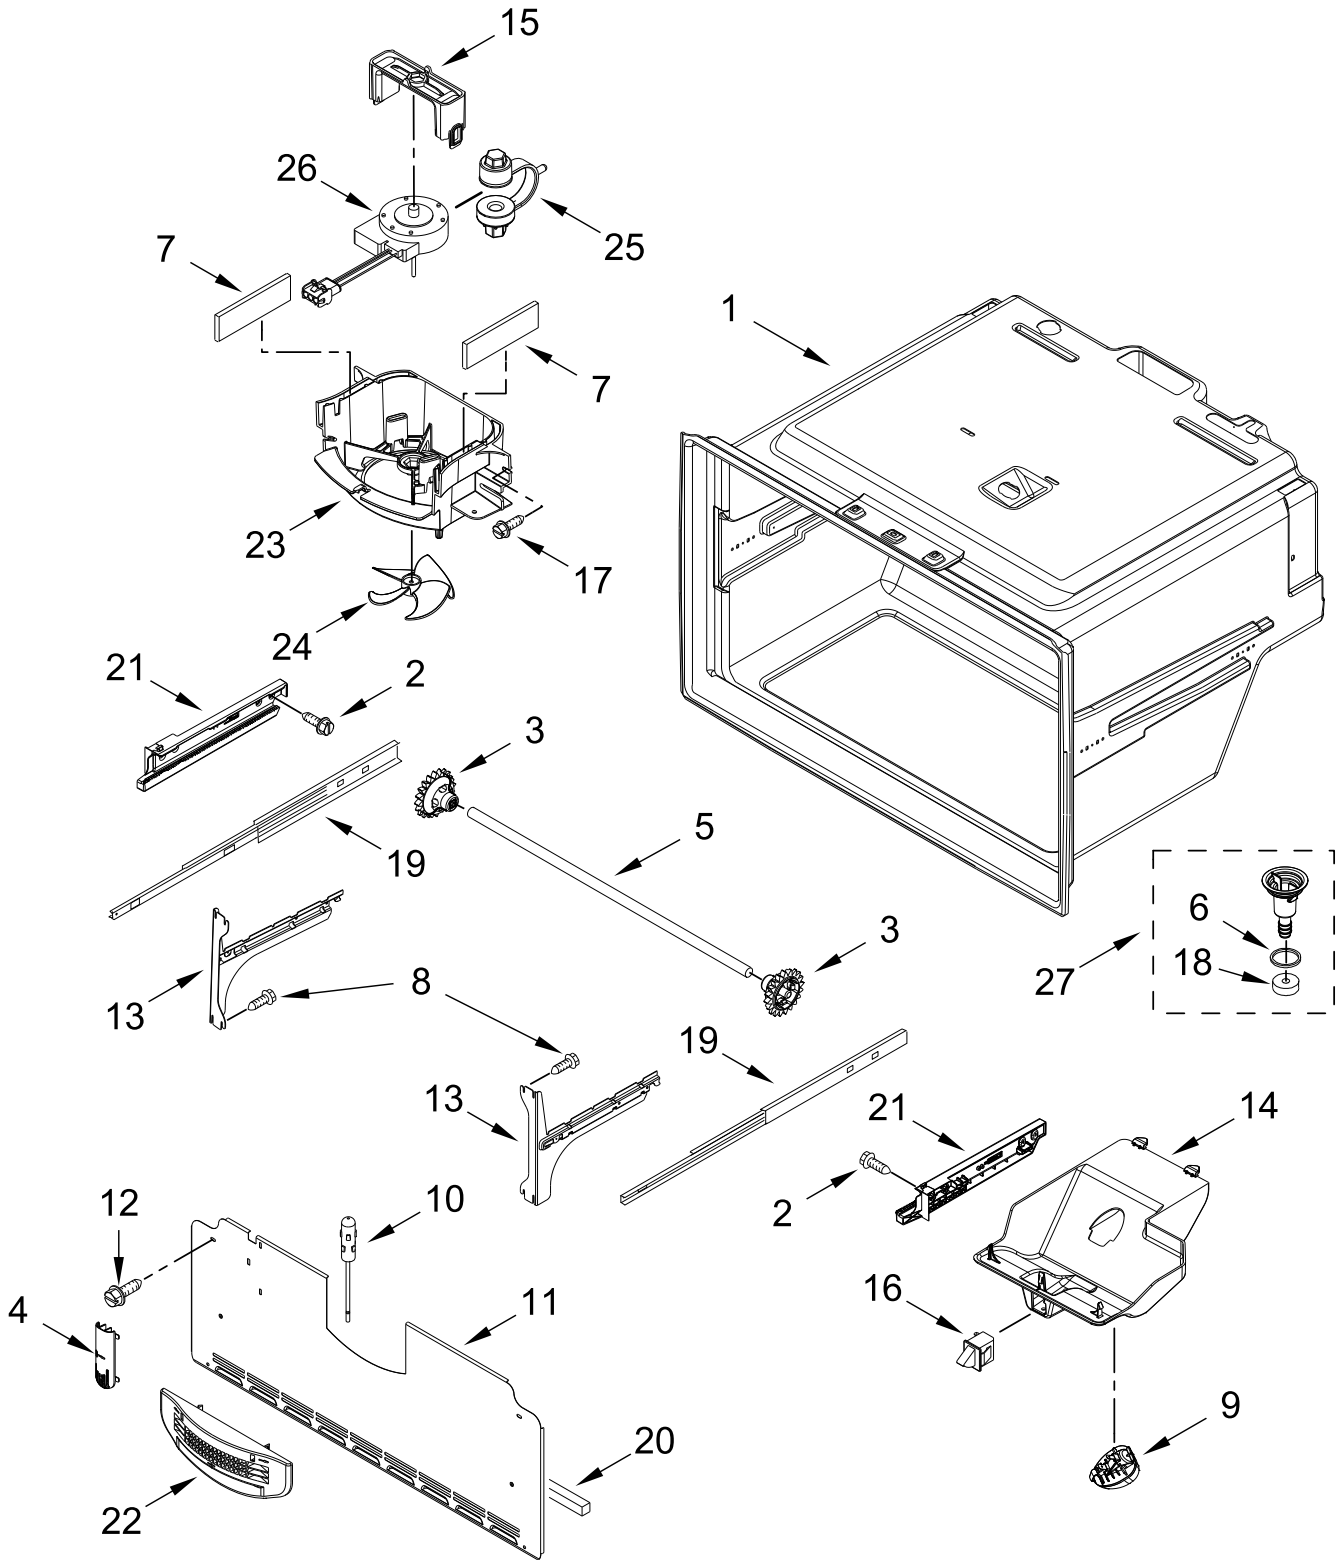

FREEZER LINER PARTS

FREEZER LINER PARTS

<u>Illus.</u> <u>No.</u>	<u>Part No.</u>	<u>Description</u>	<u>Illus.</u> <u>No.</u>	<u>Part No.</u>	<u>Description</u>	<u>Illus.</u> <u>No.</u>	<u>Part No.</u>	<u>Description</u>
1		Liner (Not A Serviceable Part)	13		Bracket, Door Slide	23	12951401	Shroud, Evaporator
2	12990501	Screw		W10330991	Left Hand	24	12986101	Blade, Fan
3	12002497	Gear		W10330993	Right Hand	25	W10905511	Grommet, Fan Motor
4	12815301	Cover, Thermistor	14	W11328652	Module, Light	26	W11314192	Motor, Evaporator (Includes Heater Harness and Defrost Thermostat)
5	W10802332	Shaft, Rack	15	12956601	Clip, Fan Motor			
6	M0500703	Seal	16	W11385734	Switch, Light			
7	A3189392	Gasket, Foam	17	12990504	Screw	27	W10662407	Assembly, Drain Funnel
8	12990521	Screw	18	B8381501	Gasket, Drain			
9	W11468934	Light Module, LED	19	W11644400	Slide, Door			
10	12791417SP	Thermistor	20	A3189396	Gasket			
11	W10308421	Cover, Evaporator	21		Adapter, Side			
12	12990511	Screw		W10284682	Left Hand			
				W10284683	Right Hand			
			22	12959901	Grille, Air