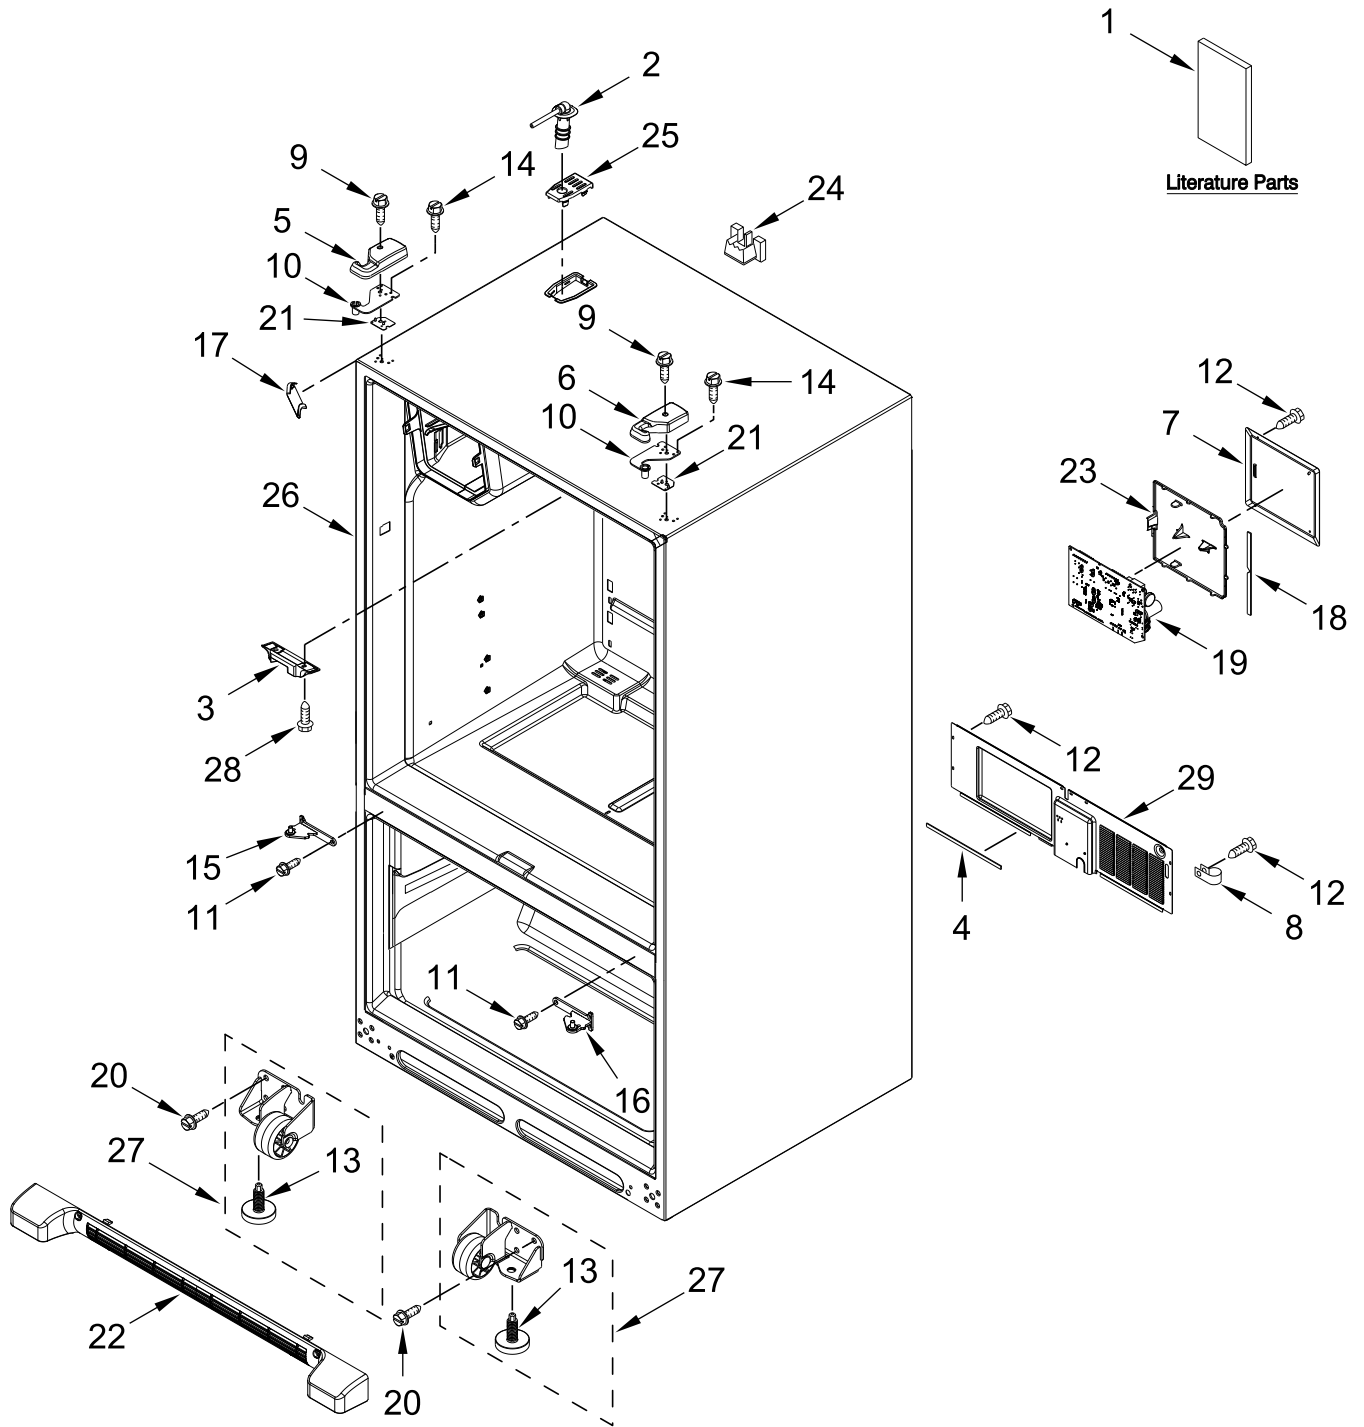

CABINET PARTS

CABINET PARTS

<u>Illus. No.</u>	<u>Part No.</u>	<u>Description</u>	<u>Illus. No.</u>	<u>Part No.</u>	<u>Description</u>	<u>Illus. No.</u>	<u>Part No.</u>	<u>Description</u>
1		Literature Parts	10		Hinge, Top	21		Shim, Top Hinge
	W11665550	Tech Sheet		W11456626	Left Hand		12999501	Left Hand
	W11608713	Owners Manual		W11456625	Right Hand		12999502	Right Hand
	W11730572	Energy Guide	11	W10673840	Screw (Stainless)	22		Grille, Toe
2	W11232485	Tube, Water	12	12990702	Screw		W10534154	White
3	12698403	Plate, Pivot	13	W10141622	Brake, Roller	23	W10296541	Lid, HV Control Box
4	W11534848	Gasket	14	12992403	Screw	24	W11651067	Block, Fill Tube
5		Cover, Top Hinge	15		Hinge, Center	25		Cover, Fill Tube
		Left Hand		W11610757	Left Hand		12981401W	White
		(Includes Foil)	16		Hinge, Center	26		Cabinet (Not A Servicable Part)
	W10337634	White		W11610758	Right Hand	27		Assembly, Roller
6		Cover, Top Hinge	17		Cover, Corner		W10515763	Left Hand
		Right Hand		12587703W	White		W10515762	Right Hand
	12962302W	White	18	W10914798	Gasket, Control Box	28	688983	Screw
7	12961602	Cover, Control Box	19	W11454964	Control, Electronic	29	W10270394	Cover, Unit
8	M0108107	Clamp, Tube	20	W10709365	Screw			
9	12992602	Screw