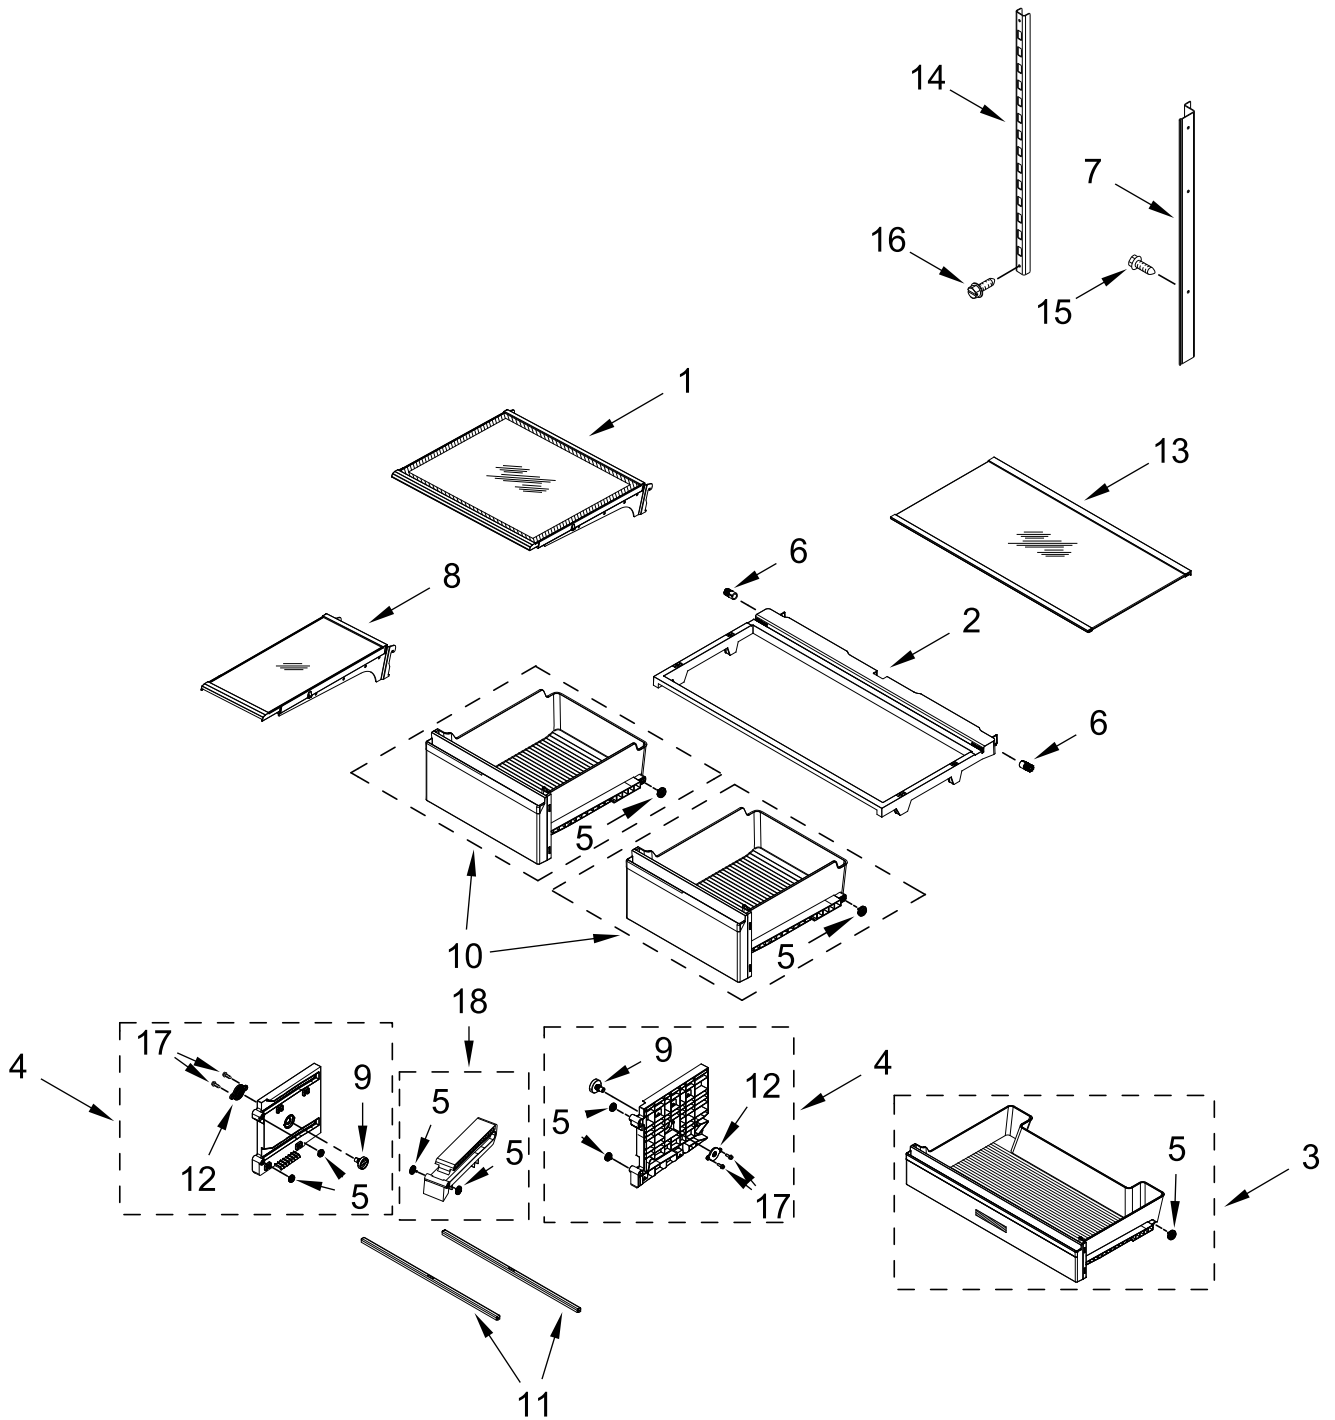

SHELF PARTS

SHELF PARTS

<u>Illus. No.</u>	<u>Part No.</u>	<u>Description</u>
1	W11697422	Shelf, Stationary
2	W11705144	Frame, Pan Cover Glass
3	W11702374	Drawer, Pantry
4		Adapter, Side
	W11702403	Left Hand
	W11702400	Right Hand
5	W11606482	Roller Assembly, Crisper
6	W11705308	Support, Crisper Frame

<u>Illus. No.</u>	<u>Part No.</u>	<u>Description</u>
7		Ladder, Side
	W10251966	Left Hand
	W10251965	Right Hand
8	W11697425	Shelf, Mini
9	W10840922	Knob, Side Support
10	W11694348	Pan Assembly, Crisper
11	W11700717	Brace, Crisper Support
12	W10840918	Flange, Side Support
13	W11694315	Glass, Pan Cover

<u>Illus. No.</u>	<u>Part No.</u>	<u>Description</u>
14	W10273464	Ladder, Center
15	12990513	Screw
16	12990512	Screw
17	W10804977	Screw
18	W11702378	Assembly, Pan Center Support