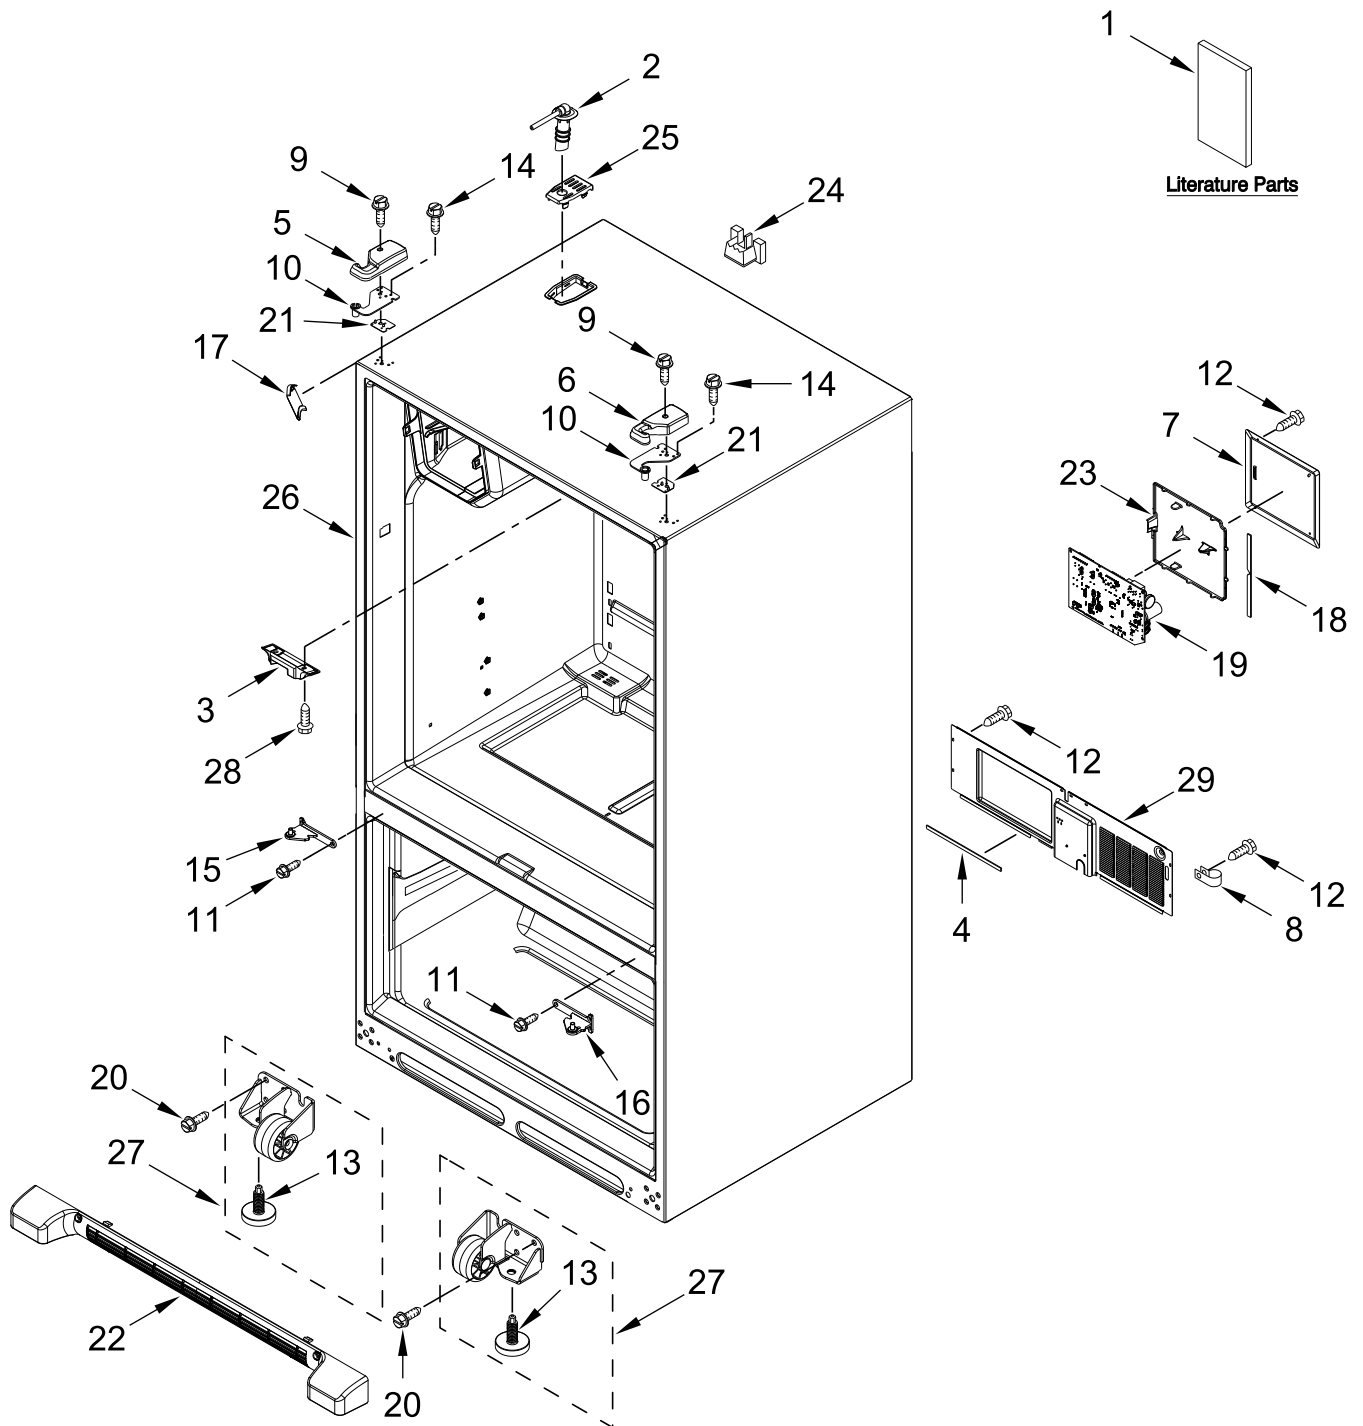

CABINET PARTS

CABINET PARTS

<u>Illus. No.</u>	<u>Part No.</u>	<u>Description</u>	<u>Illus. No.</u>	<u>Part No.</u>	<u>Description</u>	<u>Illus. No.</u>	<u>Part No.</u>	<u>Description</u>
1		Literature Parts	10		Hinge, Top	21		Shim, Top Hinge
	W11665550	Tech Sheet		W11456626	Left Hand		12999501	Left Hand
	W11608713	Owners Manual		W11456625	Right Hand		12999502	Right Hand
	W11730572	Energy Guide	11	W10673840	Screw (Stainless)	22		Grille, Toe
2	W11232485	Tube, Water	12	12990702	Screw		W10534153	Black
3	12698403	Plate, Pivot	13	W10141622	Brake, Roller	23	W10296541	Lid, HV Control Box
4	W11534848	Gasket	14	12992403	Screw	24	W11651067	Block, Fill Tube
5		Cover, Top Hinge	15		Hinge, Center	25		Cover, Fill Tube
		Left Hand		W11610757	Left Hand		12981401B	Black
		(Includes Foil)	16		Hinge, Center	26		Cabinet (Not A Servicable Part)
	W10337647	Black		W11610758	Right Hand	27		Assembly, Roller
6		Cover, Top Hinge	17		Cover, Corner		W10515763	Left Hand
		Right Hand		12587703B	Black		W10515762	Right Hand
	12962302B	Black	18	W10914798	Gasket, Control Box	28	688983	Screw
7	12961602	Cover, Control Box	19	W11454964	Control, Electronic	29	W10270394	Cover, Unit
8	M0108107	Clamp, Tube	20	W10709365	Screw			
9	12992602	Screw