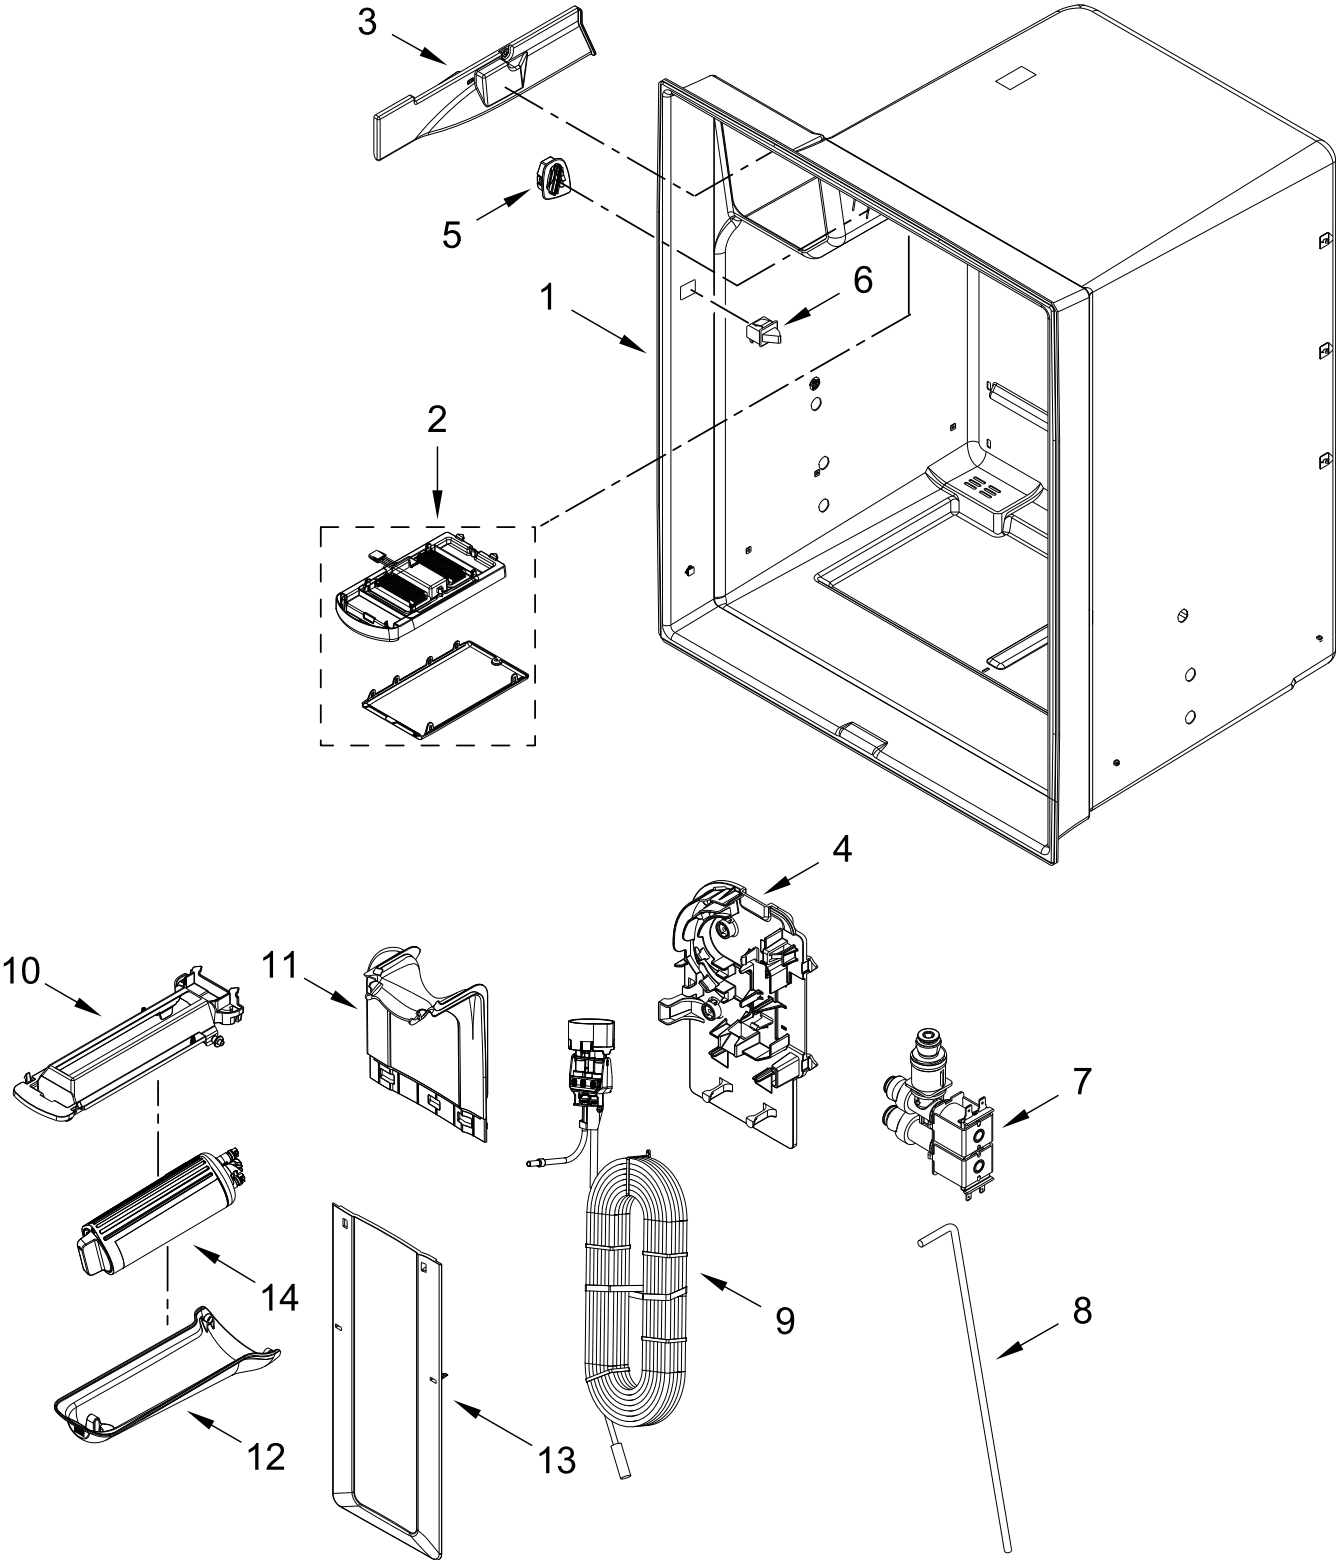

REFRIGERATOR LINER PARTS

REFRIGERATOR LINER PARTS

<u>Illus. No.</u>	<u>Part No.</u>	<u>Description</u>	<u>Illus. No.</u>	<u>Part No.</u>	<u>Description</u>	<u>Illus. No.</u>	<u>Part No.</u>	<u>Description</u>
1		Liner (Not A Serviceable Part)	6	W10847849	Switch, Light	13	W11565236	Cover, Lower Water Tank
2	W11387579	Assembly, Upper Light (Includes LED Module and Lens)	7	W11446814	Valve, Water Inlet	14	W11536439	Filter, Water
3	W10309869	Cover, Wiring	8	W11518277	Tube, Water			
4	W10334463	Bracket, Water Tank and Valve	9	W11519216	Assembly, Water Tank and Manifold			
5	W10555984	Assembly, Air Grille (Includes Damper Seal)	10	W11510659	Bracket, Filter Base			
			11	W11513126	Cover, Upper Water Tank			
			12	W11510661	Cover, Filter