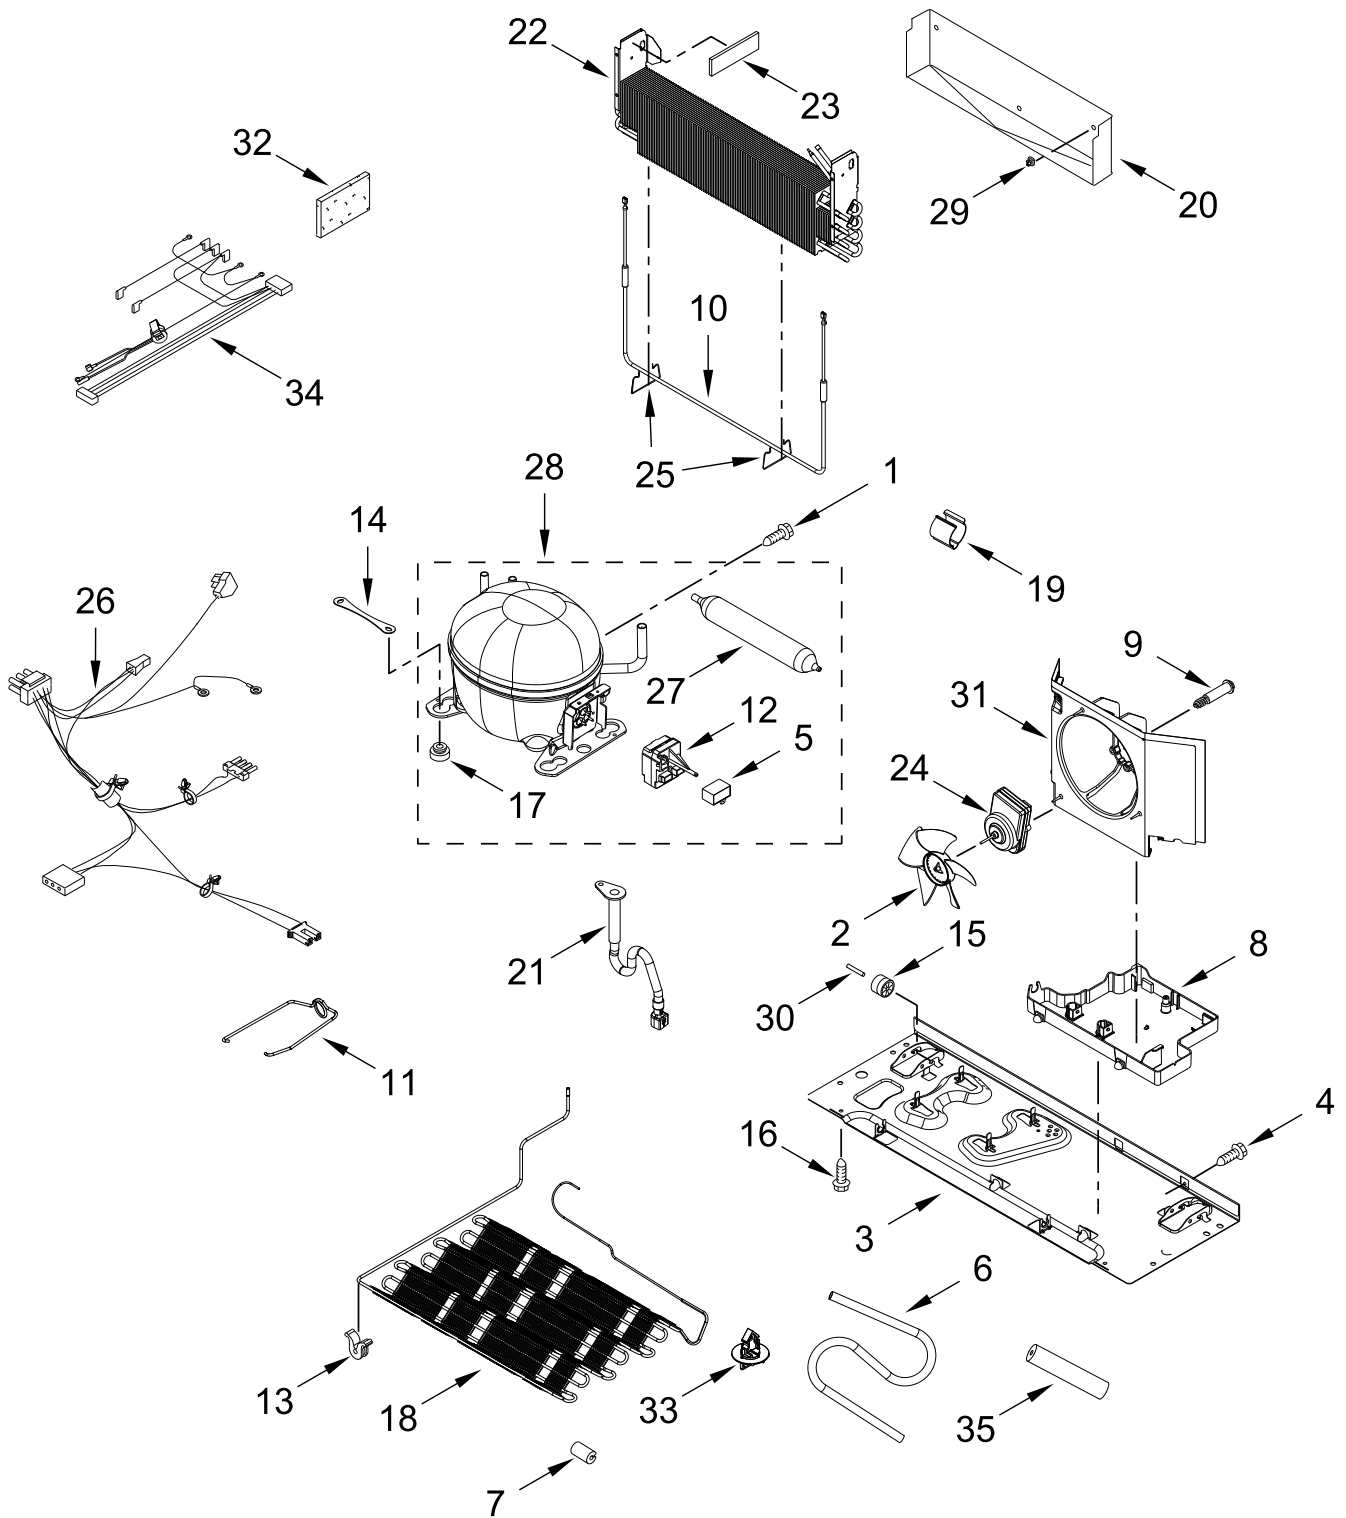

UNIT PARTS

UNIT PARTS

<u>Illus.</u> <u>No.</u>	<u>Part No.</u>	<u>Description</u>	<u>Illus.</u> <u>No.</u>	<u>Part No.</u>	<u>Description</u>	<u>Illus.</u> <u>No.</u>	<u>Part No.</u>	<u>Description</u>
1	12992301	Screw	20	W11337767	Tray, Drip	28	W11563970	Compressor (Also Order the Following Lokring™ Parts)
2	12825803	Blade, Fan	21	W10622099	Extension, Drain Tube			
3	W11604794	Basepan	22	W11337423	Evaporator (Also Order the Following Lokring™ Parts)	W11504416	8.5/6 NR MS 00 (Suction Tube to Compressor)	
4	12990511	Screw				W11504431	7/5 NR MS 00 (Discharge Tube to Compressor)	
5	W10350564	Capacitor						
6	W11623085	Tube, Suction						
7	2319835	Grommet, Condenser		W11504423	8/2 NR AL 00 (Capillary Tube to Evaporator)			
8	W10655368	Pan, Drain						
9	W10622701	Screw		W11504415	8.5/8 NR MS 00 (Suction Line to Evaporator)	W11506621	6 NK MS 00 (Charging Tube to Compressor)	
10	W11287565	Heater, Defrost	23	W11244122	Gasket, Foam			
11	W11629200	Strap, Bale	24	W11505534	Motor, Condenser Fan	W11506635	Tube, Charging (1/4 in w/ Schrader Valve)	
12	W11359985	Device, Start	25	W11380964	Clip, Heater	29	10623002	Clip, Evaporator
13	W10137529	Grommet, Condenser	26	W11654037	Harness, Unit (Includes Power Cord)	30	12477202	Axle, Roller
14	W10236396	Strap, Compressor	27	W10805035	Drier (Service Drier Without Dye) (Also Order the Following Lokring™ Parts)	31	W11463236	Shroud, Condenser Fan
15	12477102	Roller				32	2169104	Insulation, Sound Deadening
16	12992101	Screw				33	W10815863	Clip, Condenser
17	W11631702	Grommet		W11504445	5/4 NR MS 00 (Heat Loop to Drier)	34	W11309682	Harness, Evaporator Heater (Includes Defrost Thermostat)
18	W11597885	Condenser (Also Order the Following Lokring™ Parts)				35	W10303521	Sleeve REFRIGERANT CHARGE 51 grams (R600a)
	W11506623	5 NK MS 00 (Discharge Tube to Condenser)						
	W11504432	6/5 NR MS 00 (Heat Loop to Condenser)						
19	W10281329	Clip, Drier