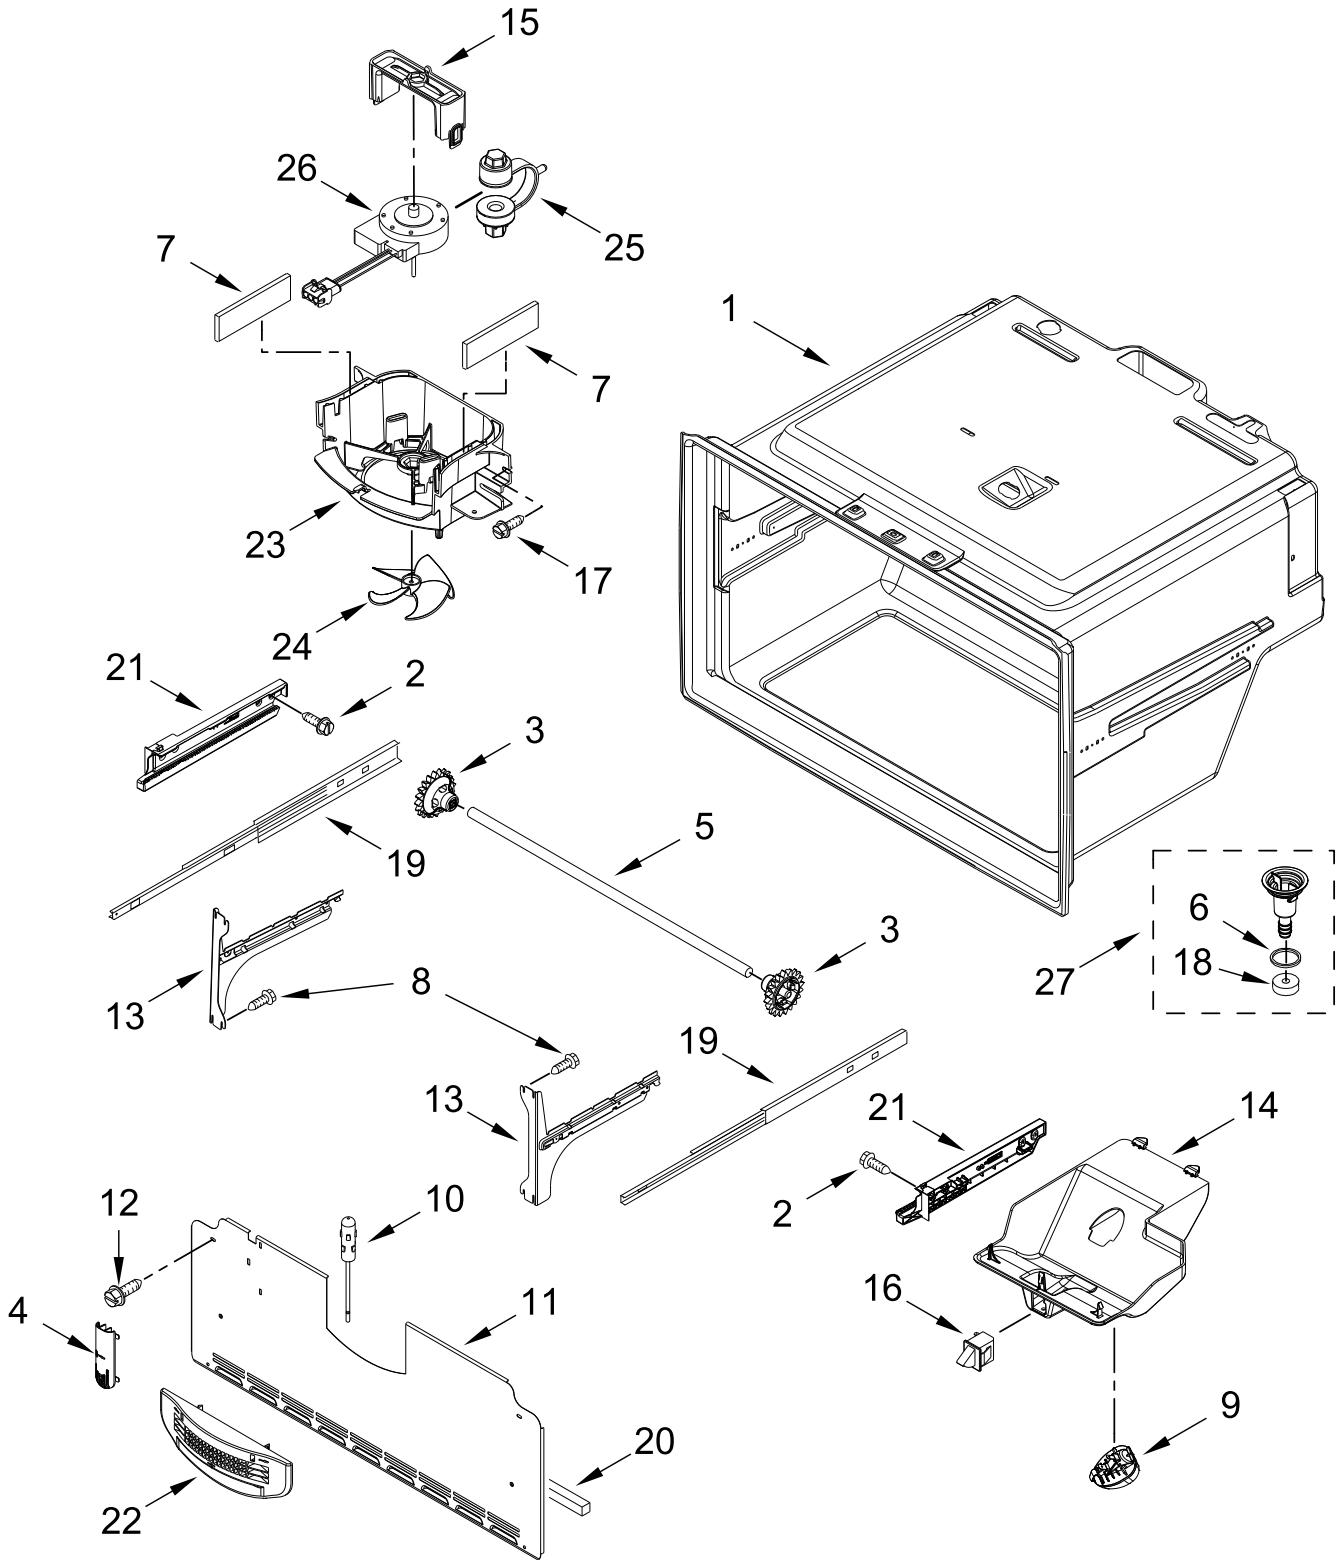

FREEZER LINER PARTS

FREEZER LINER PARTS

<u>Illus. No.</u>	<u>Part No.</u>	<u>Description</u>	<u>Illus. No.</u>	<u>Part No.</u>	<u>Description</u>	<u>Illus. No.</u>	<u>Part No.</u>	<u>Description</u>
1		Liner (Not A Serviceable Part)	13		Bracket, Door Slide	23	12951401	Shroud, Evaporator
2	12990501	Screw		W10330991	Left Hand	24	12986101	Blade, Fan
3	12002497	Gear		W10330993	Right Hand	25	W10905511	Grommet, Fan Motor
4	12815301	Cover, Thermistor	14	W11328652	Module, Light	26	W11314192	Motor, Evaporator (Includes Heater Harness and Defrost Thermostat)
5	W10802332	Shaft, Rack	15	12956601	Clip, Fan Motor			
6	M0500703	Seal	16	W11385734	Switch, Light			
7	A3189392	Gasket, Foam	17	12990504	Screw	27	W10662407	Assembly, Drain Funnel
8	12990521	Screw	18	B8381501	Gasket, Drain			
9	W11468934	Light Module, LED	19	W11644400	Slide, Door			
10	12791417SP	Thermistor	20	A3189396	Gasket			
11	W10308421	Cover, Evaporator	21		Adapter, Side			
12	12990511	Screw		W10284682	Left Hand			
				W10284683	Right Hand			
			22	12959901	Grille, Air