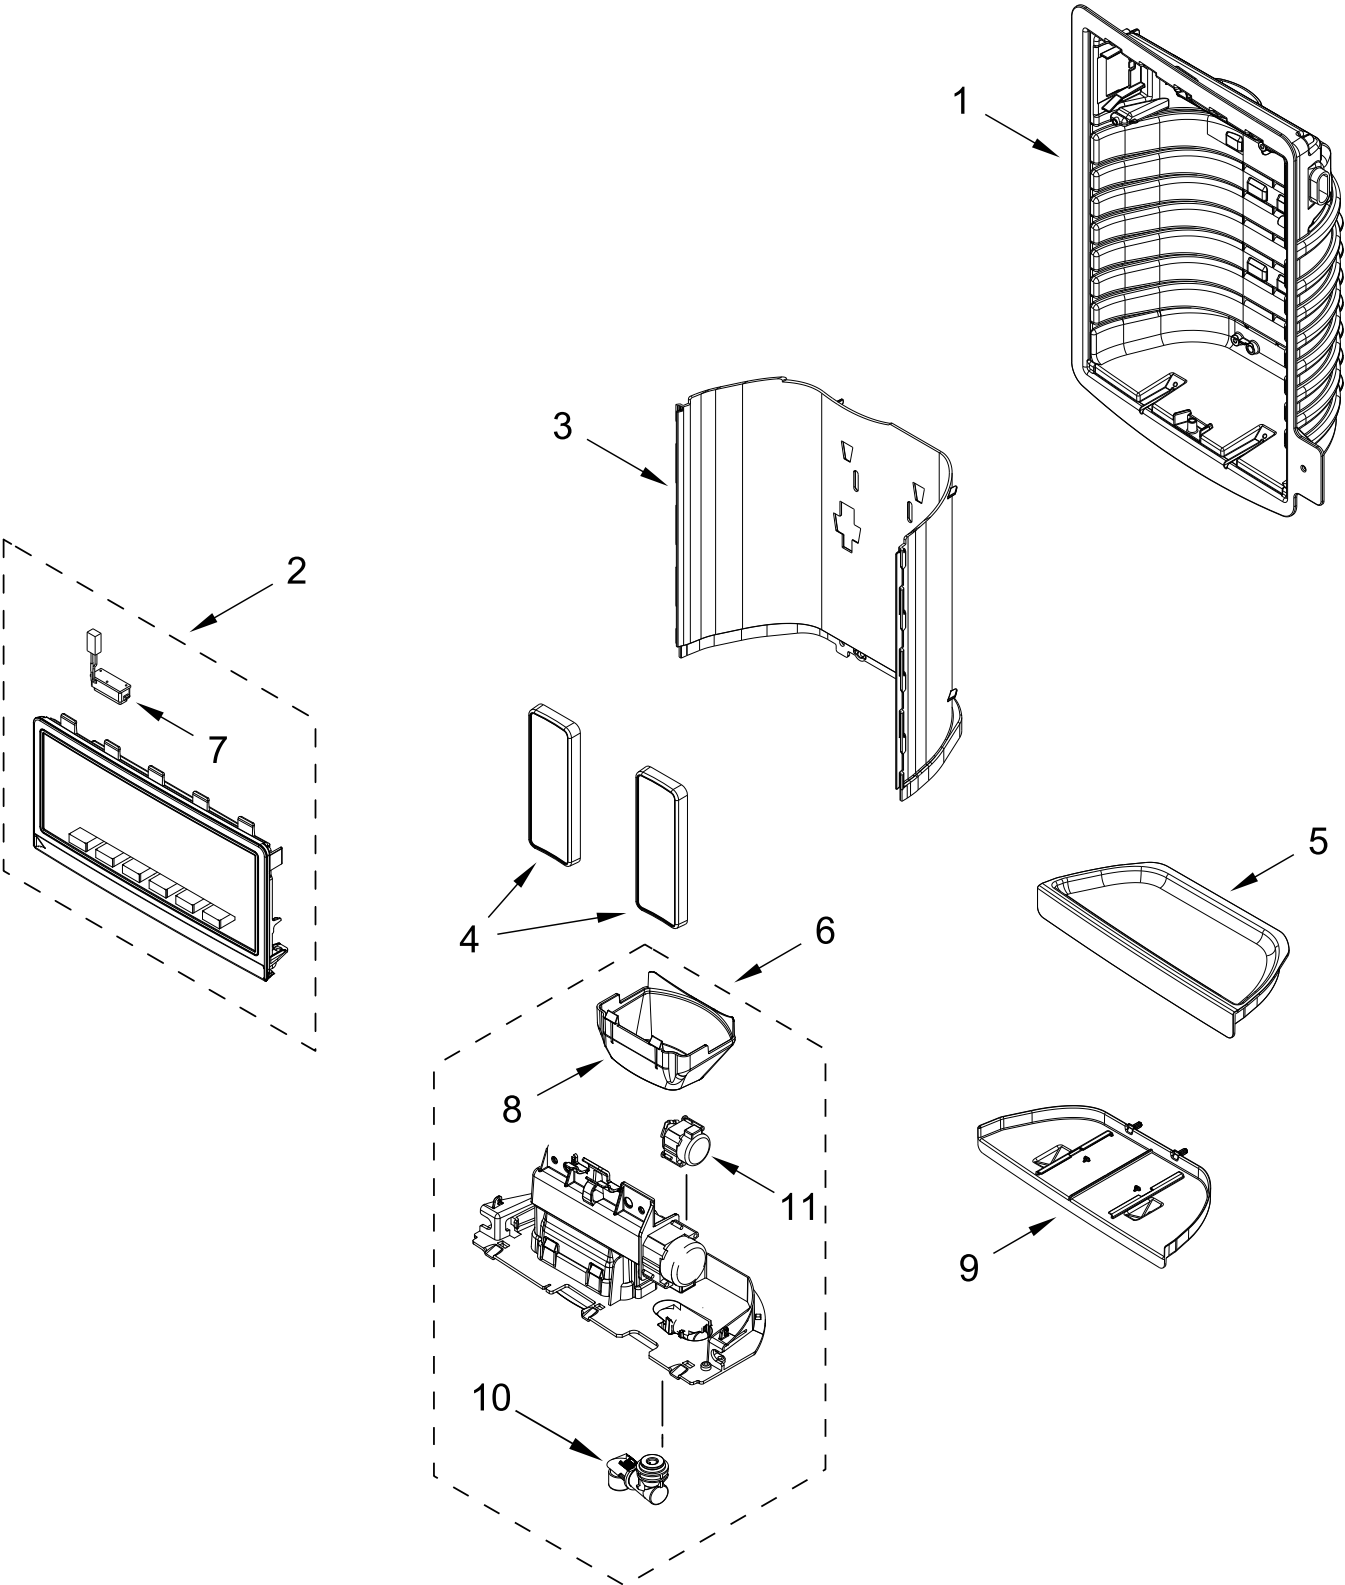

SHELF PARTS

<u>Illus. No.</u>	<u>Part No.</u>	<u>Description</u>
1	W11697422	Shelf, Stationary
2	W11705144	Frame, Pan Cover Glass
3	W11702374	Drawer, Pantry
4		Adapter, Side
	W11702403	Left Hand
	W11702400	Right Hand
5	W11606482	Roller Assembly, Crisper
6	W11705308	Support, Crisper Frame

<u>Illus. No.</u>	<u>Part No.</u>	<u>Description</u>
7		Ladder, Side
	W10251966	Left Hand
	W10251965	Right Hand
8	W11697425	Shelf, Mini
9	W10840922	Knob, Side Support
10	W11694348	Pan Assembly, Crisper
11	W11700717	Brace, Crisper Support
12	W10840918	Flange, Side Support
13	W11694315	Glass, Pan Cover

<u>Illus. No.</u>	<u>Part No.</u>	<u>Description</u>
14	W10273464	Ladder, Center
15	12990513	Screw
16	12990512	Screw
17	W10804977	Screw
18	W11702378	Assembly, Pan Center Support

DISPENSER FRONT PARTS