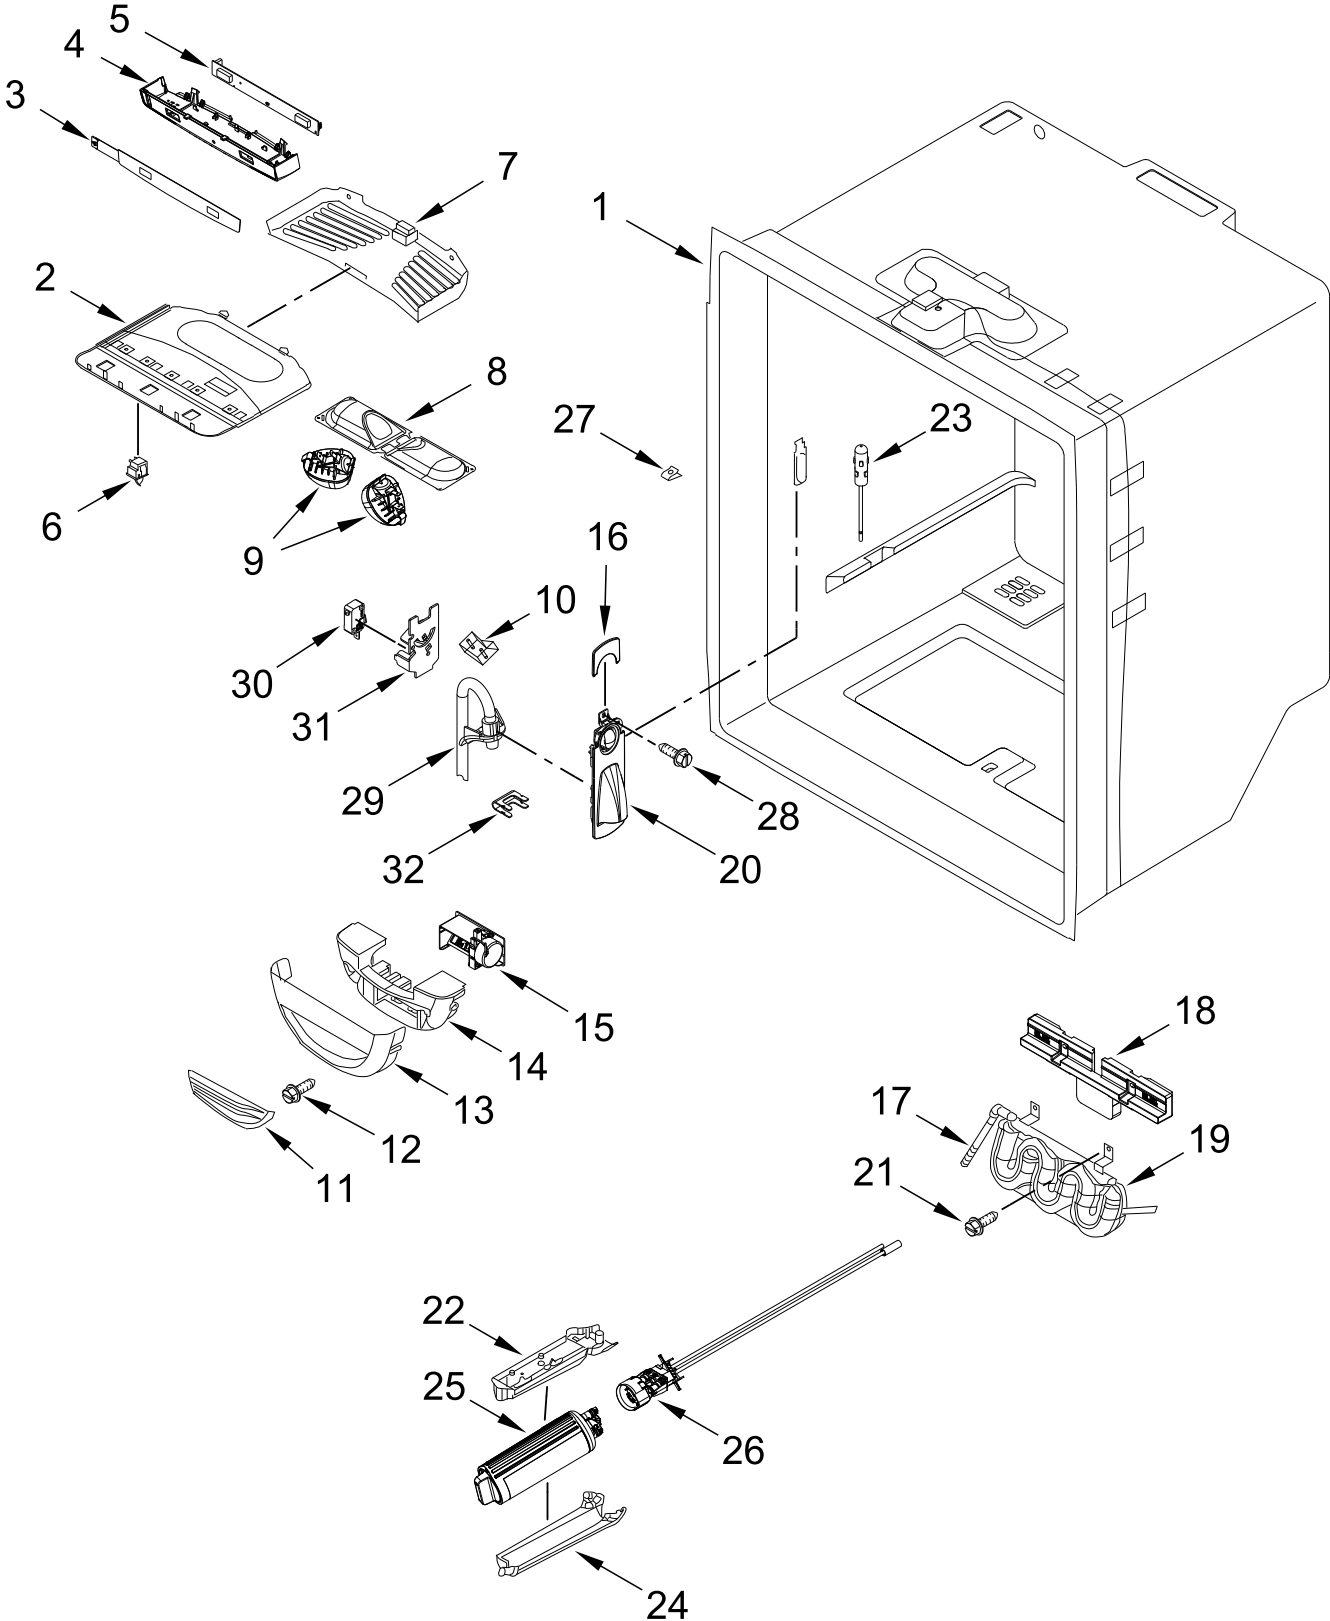

REFRIGERATOR LINER PARTS

REFRIGERATOR LINER PARTS

<u>Illus. No.</u>	<u>Part No.</u>	<u>Description</u>	<u>Illus. No.</u>	<u>Part No.</u>	<u>Description</u>	<u>Illus. No.</u>	<u>Part No.</u>	<u>Description</u>
1		Liner (Not A Serviceable Part)	14	W11657832	Insulation, Damper	27	B8390302	Clip, Facade
2	W10464764	Module, Light	15	W10594329	Control, Damper	28	12990302	Screw
3	W10746278	Overlay	16	W11437003	Facade, Dispenser (Top)	29	W11031909	Guide, Waterline
4	W10464767	Module, Control	17	61006182	Union, Water	30	W11495787	Switch, Limit
5	W11593757	Board, Control	18	W11658768	Insulation, Tank	31	W11437528	Plate, Switch
6	W10847853	Switch, Rocker	19	W11097710	Tank, Water	32	12251001	Clip, Water Tube
7	W11132917	Cover, Light	20	W11551461	Facade, Dispenser			FOLLOWING PARTS NOT ILLUSTRATED
8	W10443023	Housing, Light	21	12990512	Screw	W11609495		Harness, Fresh Food Control (Includes Thermistor)
9	W11468934	Light Module, LED	22	W11510657	Plate, Filter			
10	W11437004	Foam, Plate Switch	23	12791416	Thermistor			
11	12806801	Insert, Damper Cover	24	W11510654	Cover, Filter			
12	12990604	Screw	25	W11536439	Filter, Water			
13	12806701	Cover, Damper	26	W11519957	Manifold, Water System