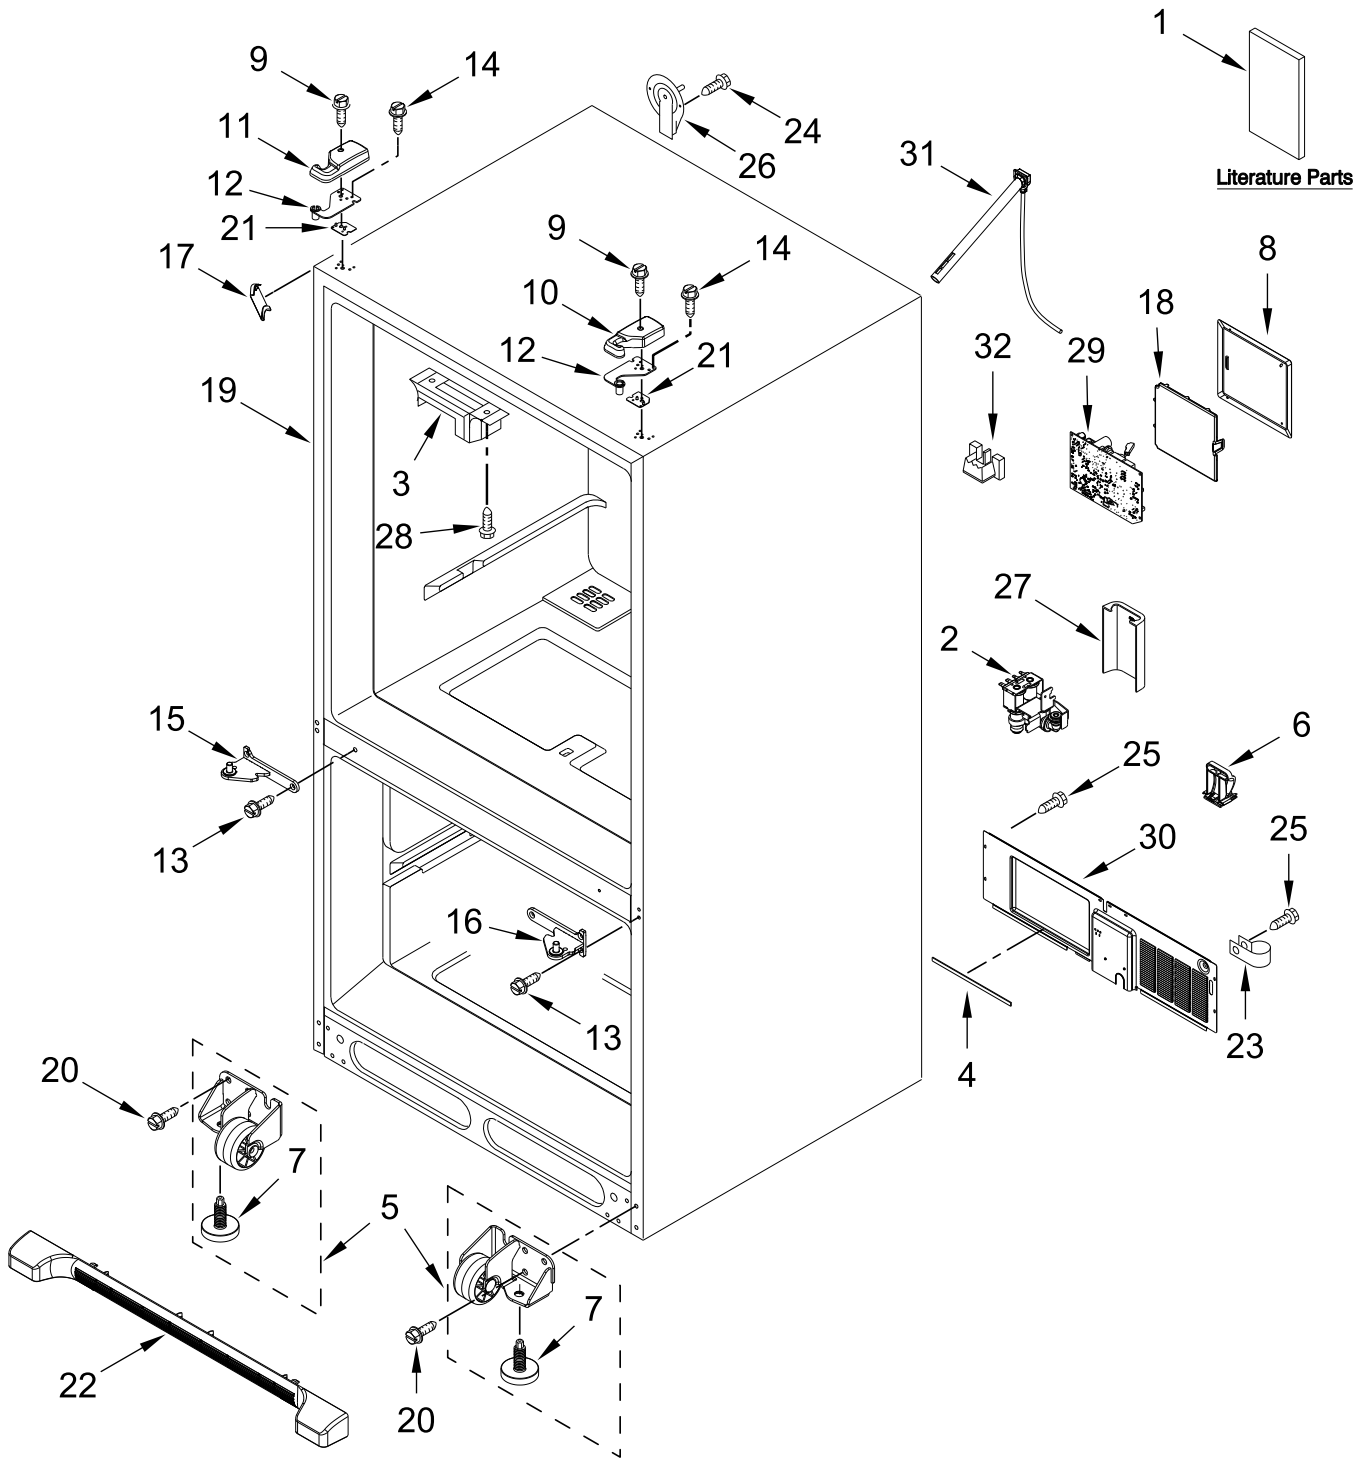

REFRIGERATOR

MODELS:

WRFC2036RZ00 (Stainless)

CABINET PARTS

CABINET PARTS

<u>Illus.</u> <u>No.</u>	<u>Part No.</u>	<u>Description</u>	<u>Illus.</u> <u>No.</u>	<u>Part No.</u>	<u>Description</u>	<u>Illus.</u> <u>No.</u>	<u>Part No.</u>	<u>Description</u>
1		Literature Parts	12		Hinge, Top	22		Assembly, Grille (Includes Clips)
	W11580822	Owners Manual		W11456626	Left Hand		W10534155	Grey
	W11665552	Tech Sheet		W11456625	Right Hand	23	M0108107	Clamp, Tube
	W11730575	Energy Guide	13	W10673840	Screw (Stainless)	24	12990504	Screw
2	W11446816	Valve, Water Inlet	14	12992403	Screw	25	12990702	Screw
3	12698403	Plate, Pivot	15		Hinge, Center	26	12726003	Cover, Water Line
4	W11534848	Gasket		W11610757	Left Hand	27	W10208593	Guard, Dual Water Valve
5		Assembly, Roller	16		Hinge, Center	28	688983	Screw
	W10515763	Left Hand		W11610758	Right Hand	29	W10317076	Board, HV Control
	W10515762	Right Hand	17		Cover, Corner	30	W10211855	Cover, Unit
6	W10528513	Sweep, Dual Tube		12587703AP	Grey	31	W11046934	Assembly, Fill Tube (Includes Tubing, Fill Tube Elbow, Tube Insert and Clamp)
7	W10141622	Brake, Roller	18	12957702	Lid, HV Box	32	W11651067	Block, Fill Tube
8	12961602	Cover, Control Box	19		Cabinet (Not A Serviceable Part)			
9	12992602	Screw	20	W10709365	Screw			
10		Cover, Right Hinge	21		Shim, Top Hinge			
	12962302AP	Grey		12999501	Left Hand			
11		Cover, Left Hinge		12999502	Right Hand			
	W10337648	Grey						