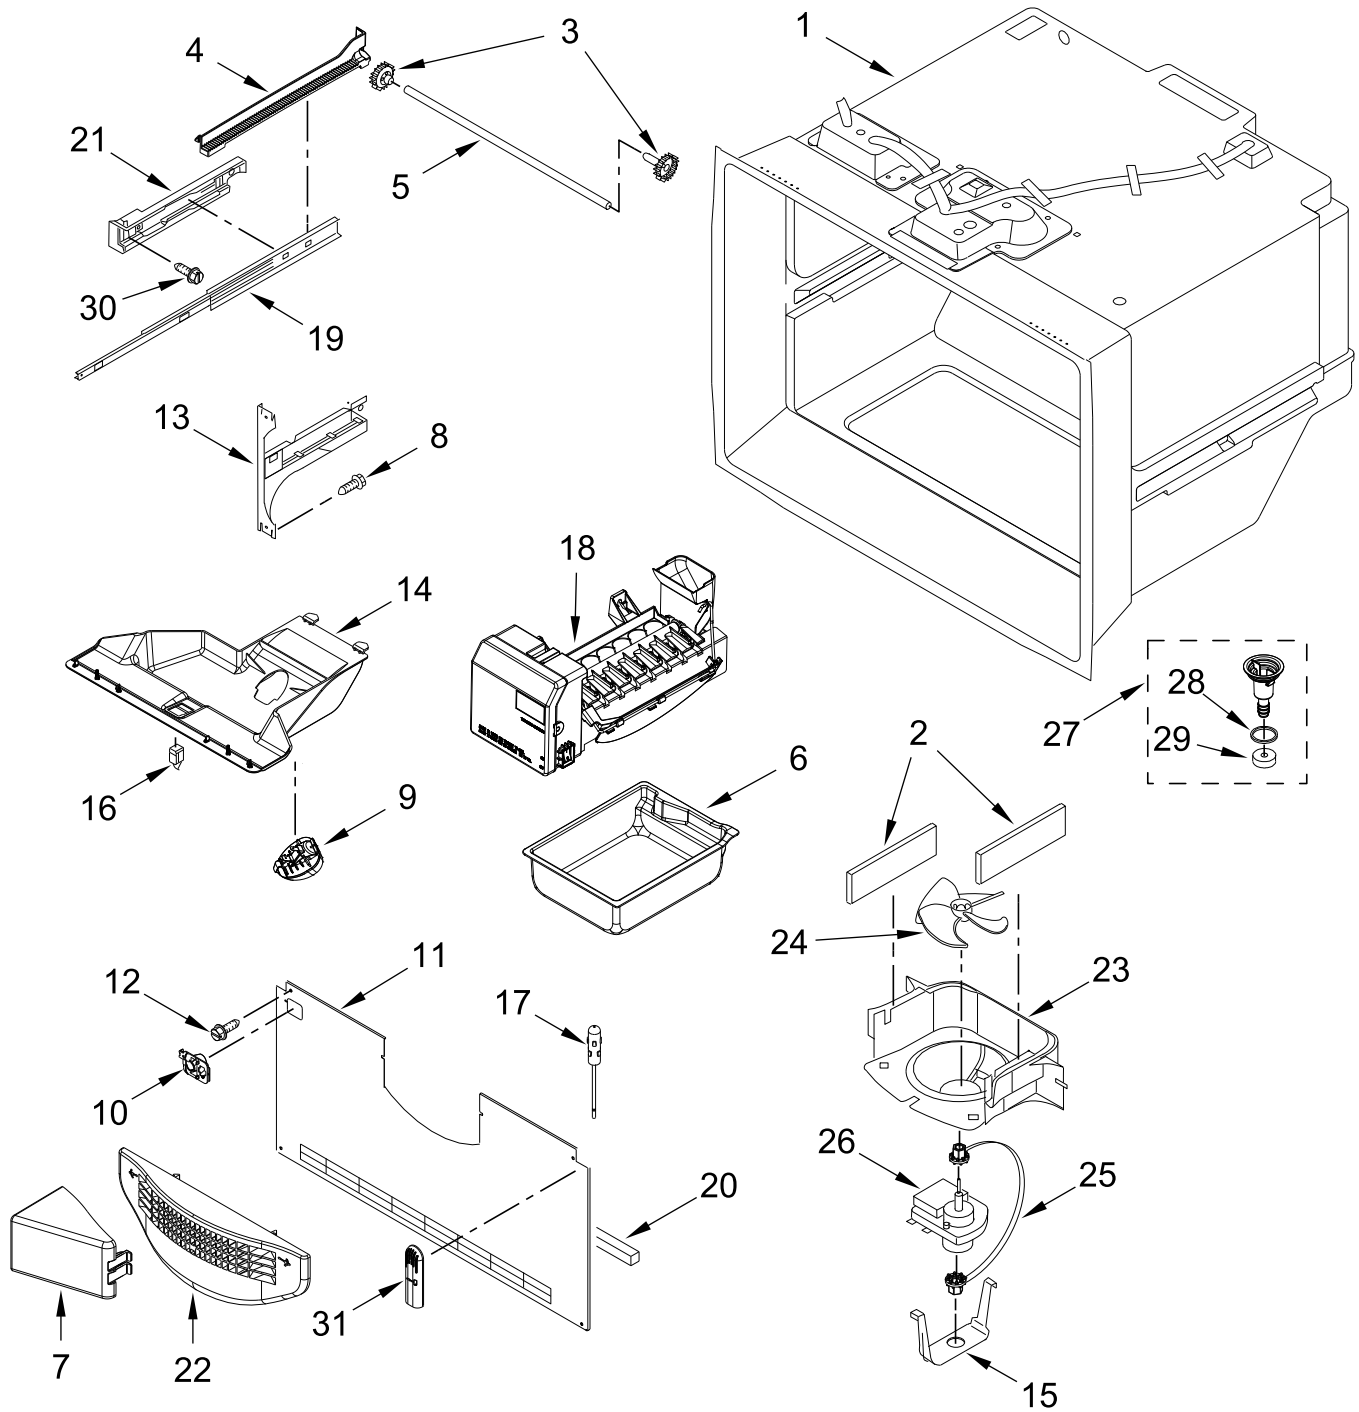

FREEZER LINER AND ICEMAKER PARTS

FREEZER LINER AND ICEMAKER PARTS

<u>Illus.</u> <u>No.</u>	<u>Part No.</u>	<u>Description</u>	<u>Illus.</u> <u>No.</u>	<u>Part No.</u>	<u>Description</u>	<u>Illus.</u> <u>No.</u>	<u>Part No.</u>	<u>Description</u>
1		Liner (Not A Serviceable Part)	13		Bracket, Door	23	13057901	Shroud, Evaporator Fan
2	A3189392	Gasket, Foam		W10330994	Left Hand	24	2169142	Blade, Fan
3	12002497	Gear		W10330995	Right Hand	25	W10150583	Grommet, Fan Motor
4		Rack, Side	14	W10277025	Module, Light	26	13062901	Motor, Evaporator
	W11310677	Left Hand	15	13058002	Clip, Evaporator Motor	27	W10662407	Assembly, Drain Funnel
	W11310678	Right Hand	16	W10847849	Switch, Light	28	M0500703	Seal
5	W10802332	Shaft, Rack	17	12791417SP	Thermistor	29	B8381501	Gasket, Drain
6	W10171529N	Pan, Ice	18	W11525253	Assembly, Complete Icemaker	30	12990501	Screw
7	W10157765	Diverter, Air	19	W11643658	Slide, Door	31	12815301	Cover, Thermistor
8	12990521	Screw	20	A3189396	Gasket			
9	W11468934	Light Module, LED	21		Adapter, Side			
10	W11341630	Guide, Fill Tube		W10284692	Left Hand			
11	W10308416	Cover, Evaporator		W10284693	Right Hand			
12	12990511	Screw	22	13024803	Grille, Freezer Air