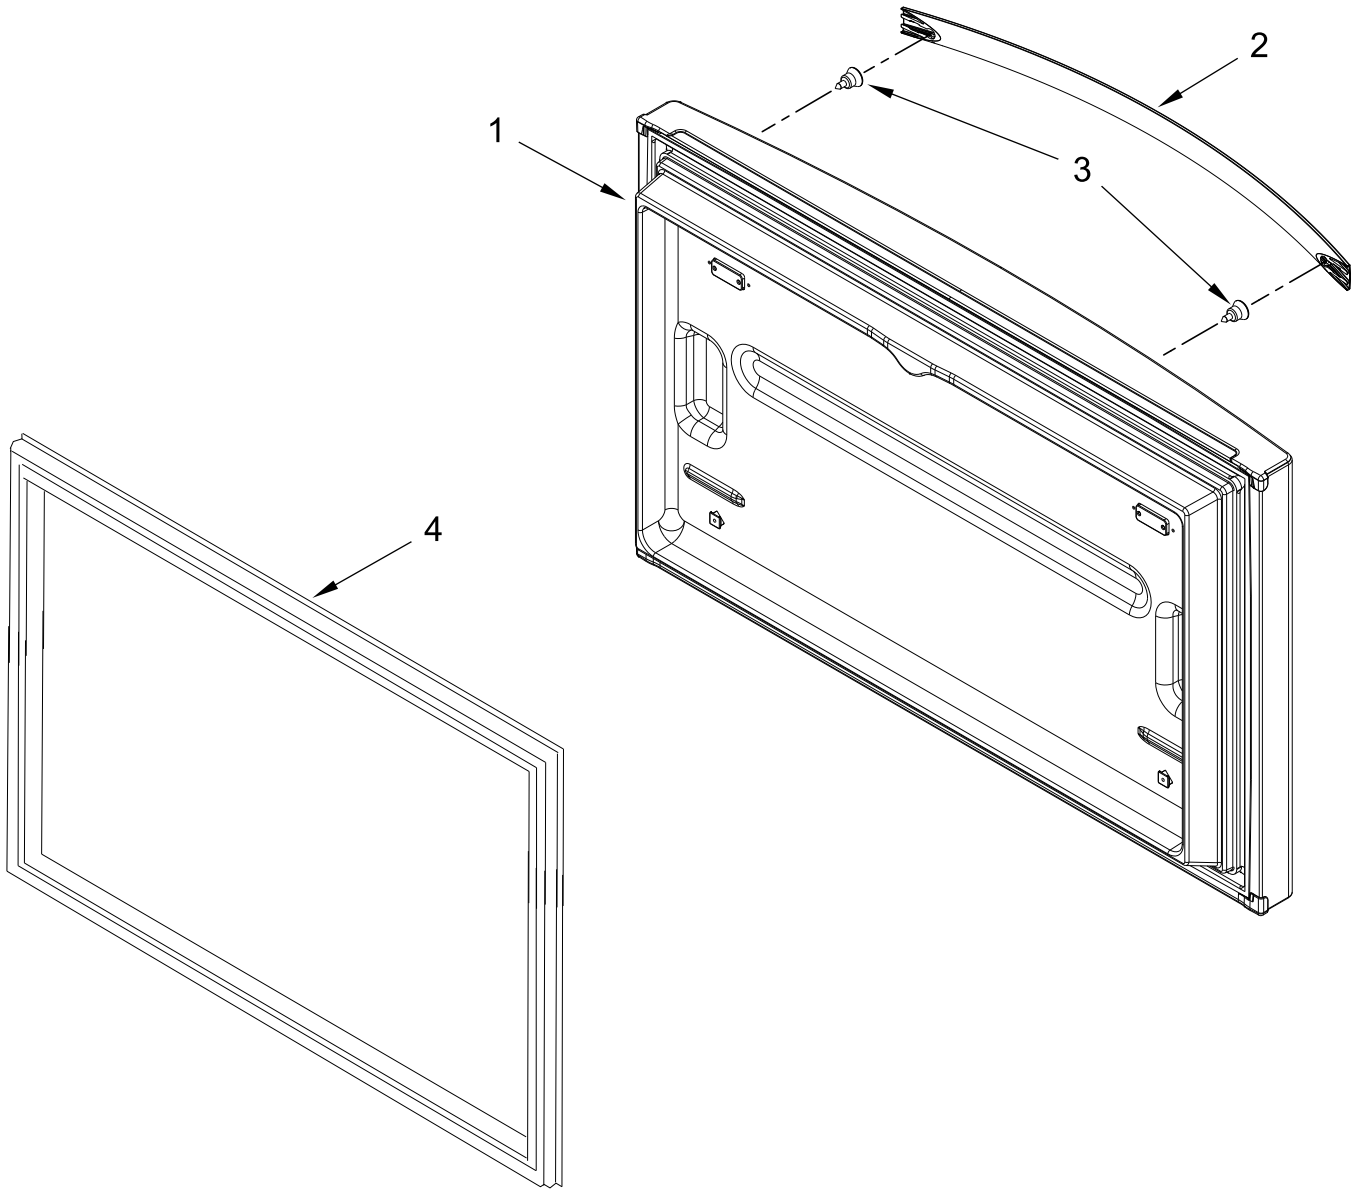

REFRIGERATOR DOOR PARTS

<u>Illus.</u> <u>No.</u>	<u>Part No.</u>	<u>Description</u>	<u>Illus.</u> <u>No.</u>	<u>Part No.</u>	<u>Description</u>	<u>Illus.</u> <u>No.</u>	<u>Part No.</u>	<u>Description</u>
1		Door, Left	9		Handle, Door	14		Latch, Door Closer
	W11622647	Stainless		W11045530	Stainless			Left Hand
2	W10884773	Badge	10		Stop, Door		W10833741	Grey
3		Door, Right		12968202AP	Grey	15	12996601	Clip, Bushing
	W11377201	Stainless	11		Closure, Door	16		Latch, Door Closer
4	12990504	Screw		12028505AP	Grey			Right Hand
5	W11697423	Bucket, Medium	12	W11698393	Bucket, Gallon		W10833739	Grey
6	12990204	Screw	13		Mullion, Door			
7	W11328753	Screw		12722803APN	Grey	17	12990518	Screw
8		Gasket, Door						
	W10830162	Grey						

FREEZER DOOR PARTS