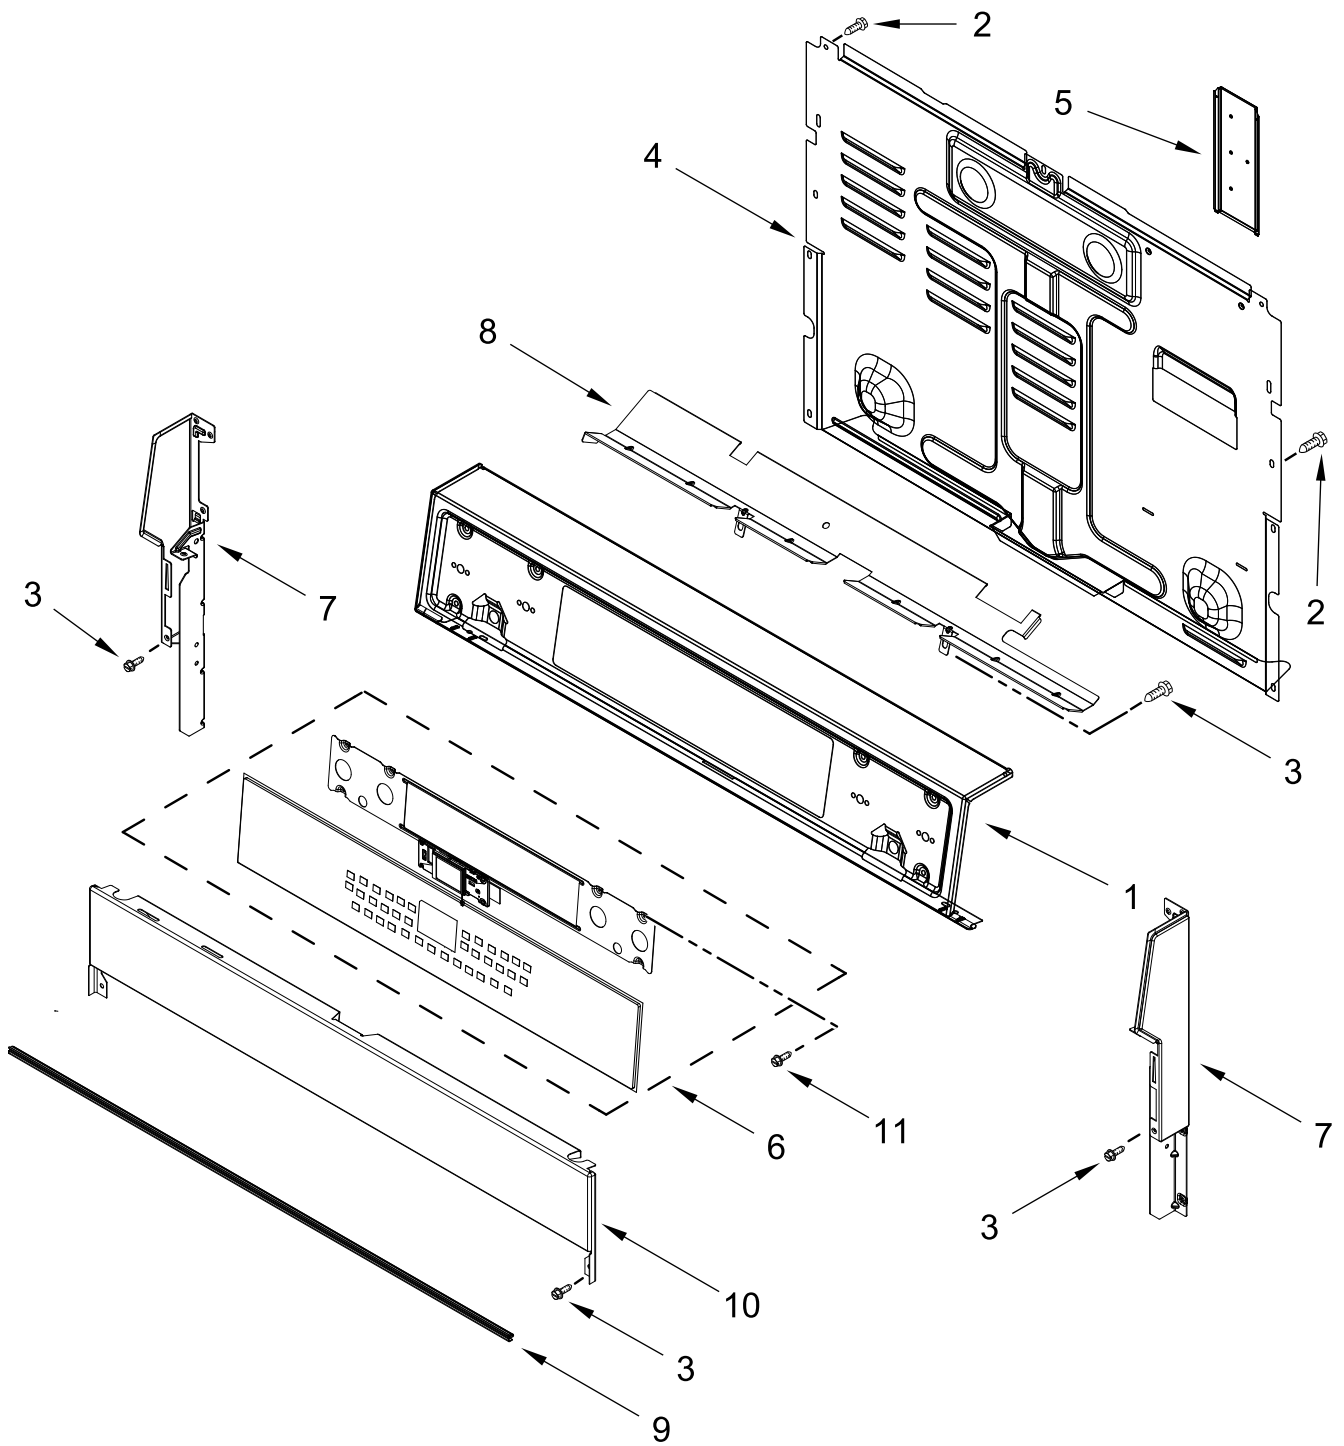

CONTROL PANEL PARTS