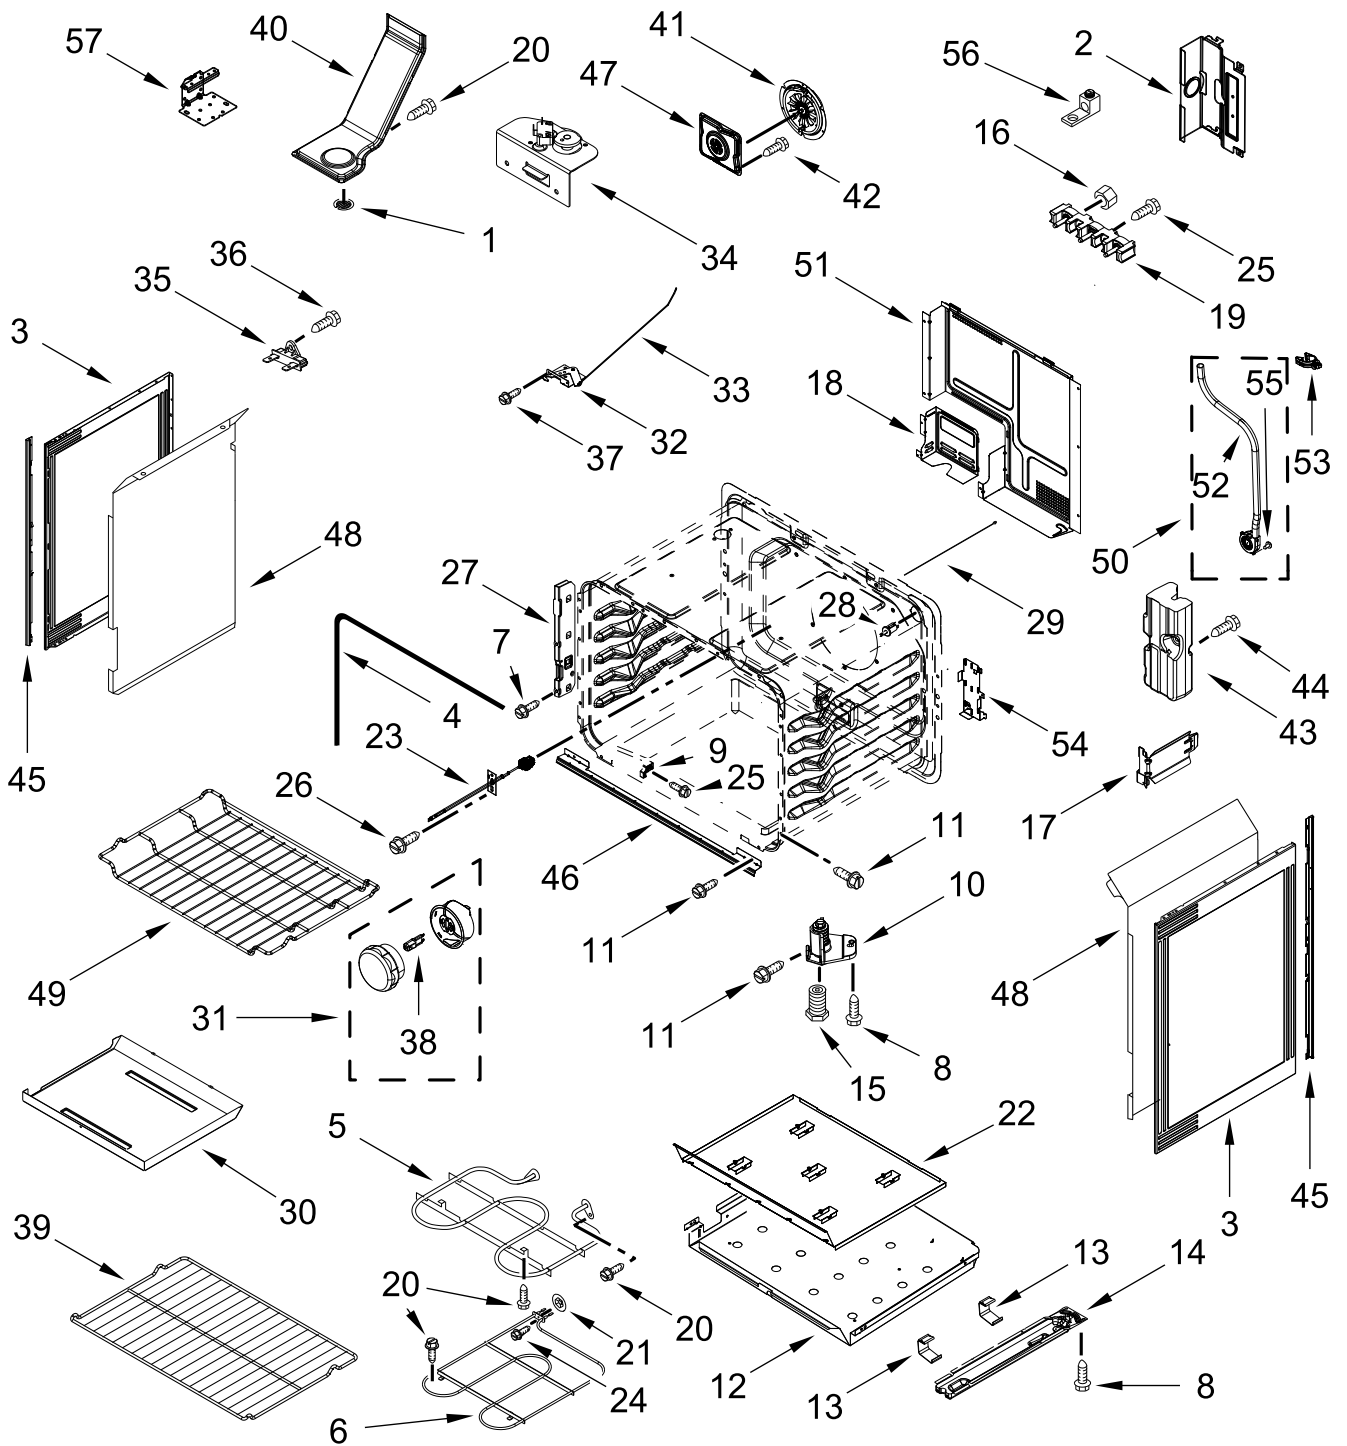

CHASSIS PARTS

CHASSIS PARTS

<u>Illus. No.</u>	<u>Part No.</u>	<u>Description</u>	<u>Illus. No.</u>	<u>Part No.</u>	<u>Description</u>	<u>Illus. No.</u>	<u>Part No.</u>	<u>Description</u>
1	W11092984	Screen, Vent	23	W11633068	Sensor	46	W11464547	Bracket, Front Frame
2	W11391997	Bracket, Service	24	3196174	Screw	47	W11373155	Cover, Conv Fan
3		Panel, Side	25	3400080	Screw	48	W11379353	Retainer, Insulation (Left)
	W11445467	Black	26	3196169	Screw		W11379943	Retainer, Insulation (Right)
	W11445761	White	27	W10289077	Receiver, Hinge			
4	W11491751	Seal, Door	28	W11511828	Switch, Door			
5	W10308476	Element, Broil	29	9757239	Rod, Door Switch	49	W11607819	Rack, Oven (Gull-Wing)
6	9755770	Element, Bake	30	W10183712	Tray, Hidden Bake	50	W11625914	Ventilation Assembly, Console
7	W10031780	Screw	31	W11634772	Light Assembly	51	W11367541	Side, Fan Cover
8	3196178	Screw	32	9761013	Front Door Latch Assembly	52	W11411632	Blower, Tube
9	W10674705	Glide, Drawer Front	33	W10078370	Rod, Push Latch	53	W11642475	Tube, Clamp
10	W10341186	Front Foot Assembly	34	W10107820	Rear Door Latch Assembly	54	W11365827	Bracket, Acu
11	W10067840	Screw	35	3196548	Fuse, Thermal	55	3400701	Screw
12	W11309796	Tray, Insulation	36	3196172	Screw	56	W10281322	Kit, Bare Wire Adapter Block
13	W10137382	Clip, Panel	37	3196560	Screw	57	W11287215	Bracket, Cooktop Console
14	W10390007	Base Rail Assembly (Right)	38	W10571723	Bulb, Halogen 40 Watts			FOLLOWING PARTS NOT ILLUSTRATED
	W10390008	Base Rail Assembly (Left)	39	W11173792	Rack, Oven		3196520	Clip, Wire
15	W10058460	Foot, Leveling	40	W11366092	Tube, Vent		W10646923	Card, Insulator
16	3400029	Nut	41	W11635909	Fan, Convection		W10774939	Insulation, Wrap
17	W10404688	Clip, Oven Support	42	W10516115	Screw		W11407378	Insulation, Back
18	W11596201	Corner, Cover	43	W10910404	Counterweight		W11404469	Insulation, Flue
19	W11750818	Block, Terminal (without Ground Strap)	44	W11034869	Screw		4820F015-59	Insulation, Strap
20	W10362924	Screw	45	W11510561	Barrier Rail, Rubber (Front Left)			
21	3400968	Nut		W11510562	Barrier Rail, Rubber (Front Right)			
22	W11310684	Shield, Heat