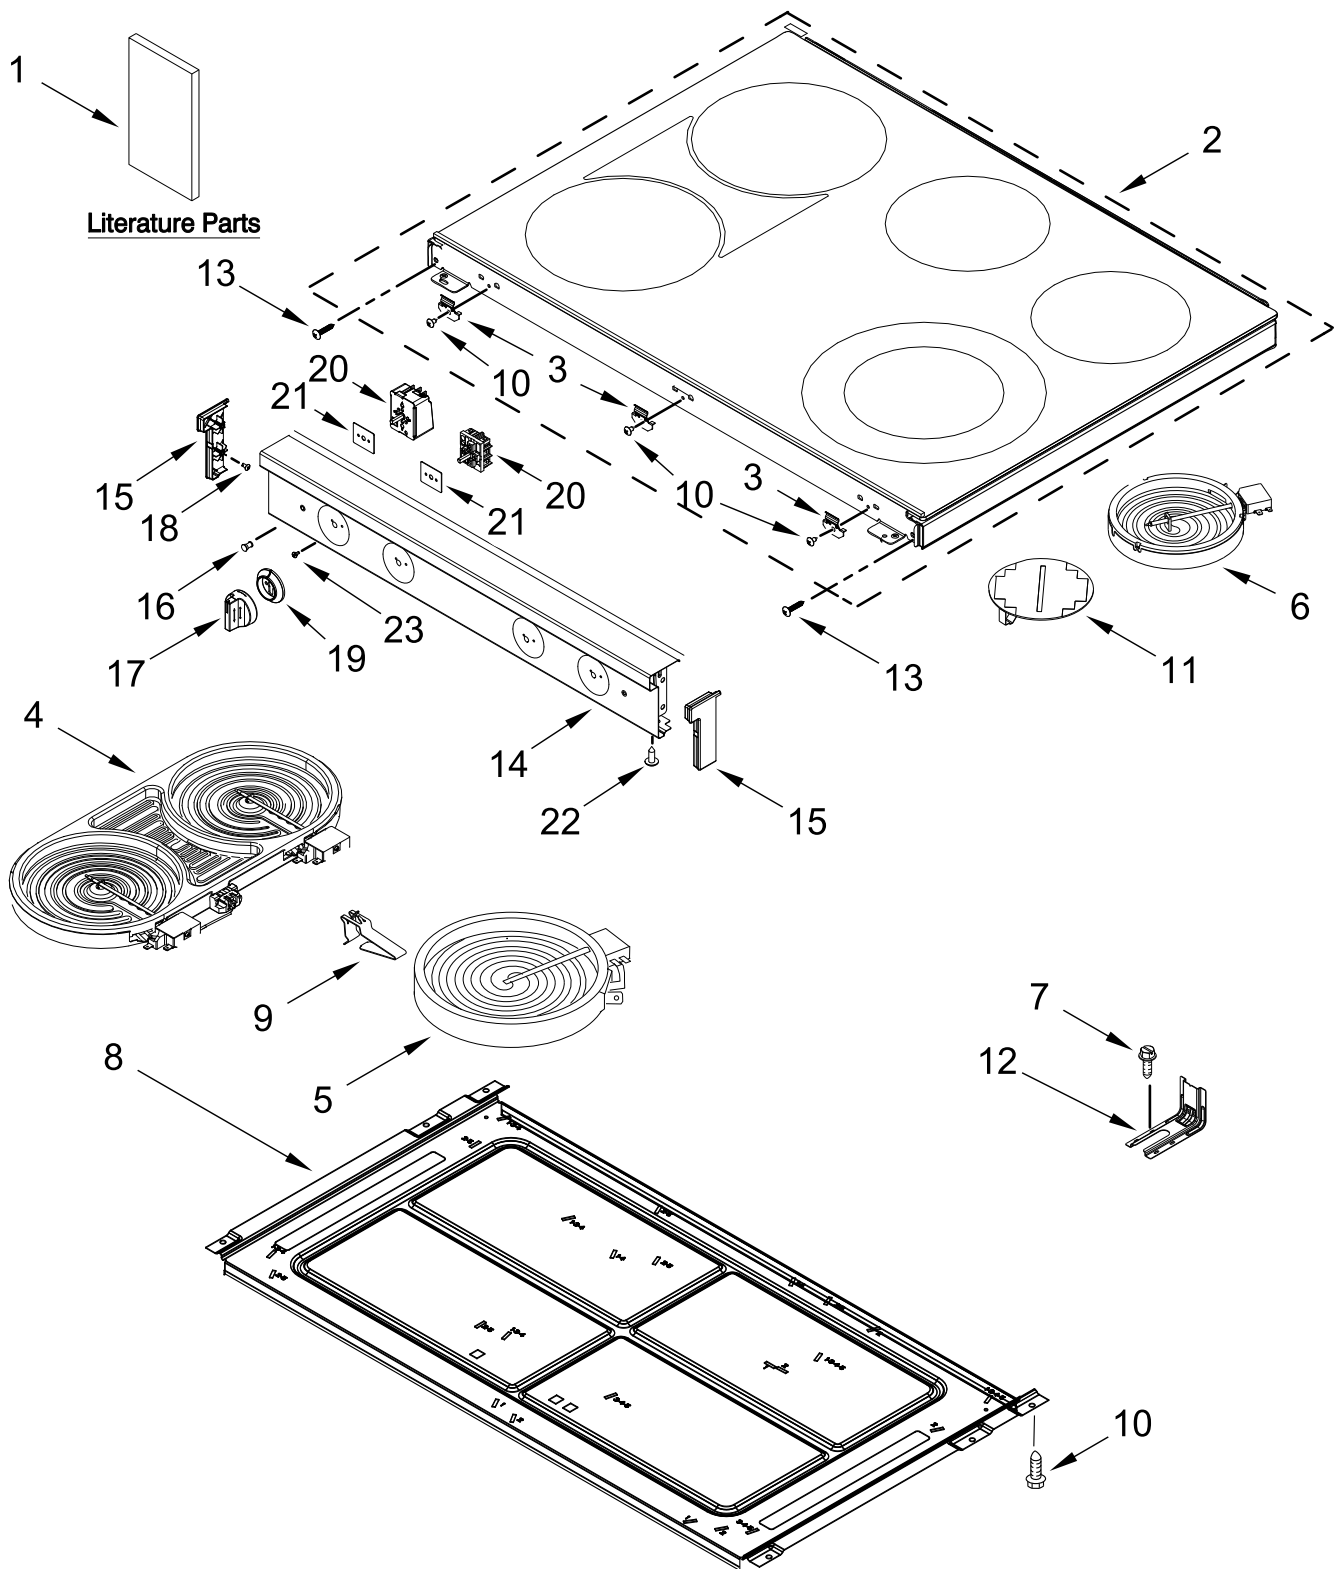

ELECTRIC RANGE

MODELS:

WFES7530RB0 (Black)

WFES7530RW0 (White)

COOKTOP PARTS

COOKTOP PARTS

<u>Illus. No.</u>	<u>Part No.</u>	<u>Description</u>	<u>Illus. No.</u>	<u>Part No.</u>	<u>Description</u>	<u>Illus. No.</u>	<u>Part No.</u>	<u>Description</u>
1		Literature Parts	10	3196169	Screw	18	9780274	Screw
	W11638635	Owners Manual	11	W11668631	Element, Warm Zone	19		Bezel
	W11638798	Quick Start Guide			(Center Rear)		W11635853	Black
	W11639164	Tech, Sheet	12	W11379945	Bracket, Anti-Tip		W11635854	White
2		Cooktop	13	3400080	Screw	20	W10437092	Switch, Infinite
	W11629537	Black (includes, Cooktop Bracket)	14		Panel Upper, Manifold	21	7201P077-60	Gasket, Infinite Switch
3	W11593284	Bracket, Cooktop		W11393095	Black	22	3196178	Screw
4	W11724301	Bridge, (1800W, 800W)		W11393094	White	23	W10498399	Screw
		(Left Front and Left Rear)	15		Panel, Manifold End Cap			FOLLOWING PARTS NOT ILLUSTRATED
				W11361195	Black (Left)		W11334457	Harness, Main
5	W11735737	Element (3000W) (Right Front)		W11361200	Black (Right)		W11341267	Harness, Cooktop
				W11361204	White (Left)		W11393541	Harness, Wire
6	W11724296	Element (Single, 1200W) (Right Rear)		W11361202	White (Right)		W11341202	Harness, Front Dual
			16	3196068	Lens, Indicator		W11585874	Harness, Hidden Bake
7	7101P485-60	Screw, Anti-Tip Kit	17		Knob			
				W11636063	Single, (Black)			
8	W11300812	Pan, Radiant Element		W11636064	Dual, (Black)			
				W11635844	Single, (White)			
9	W11600012	Spring, Element		W11635845	Dual, (White)			