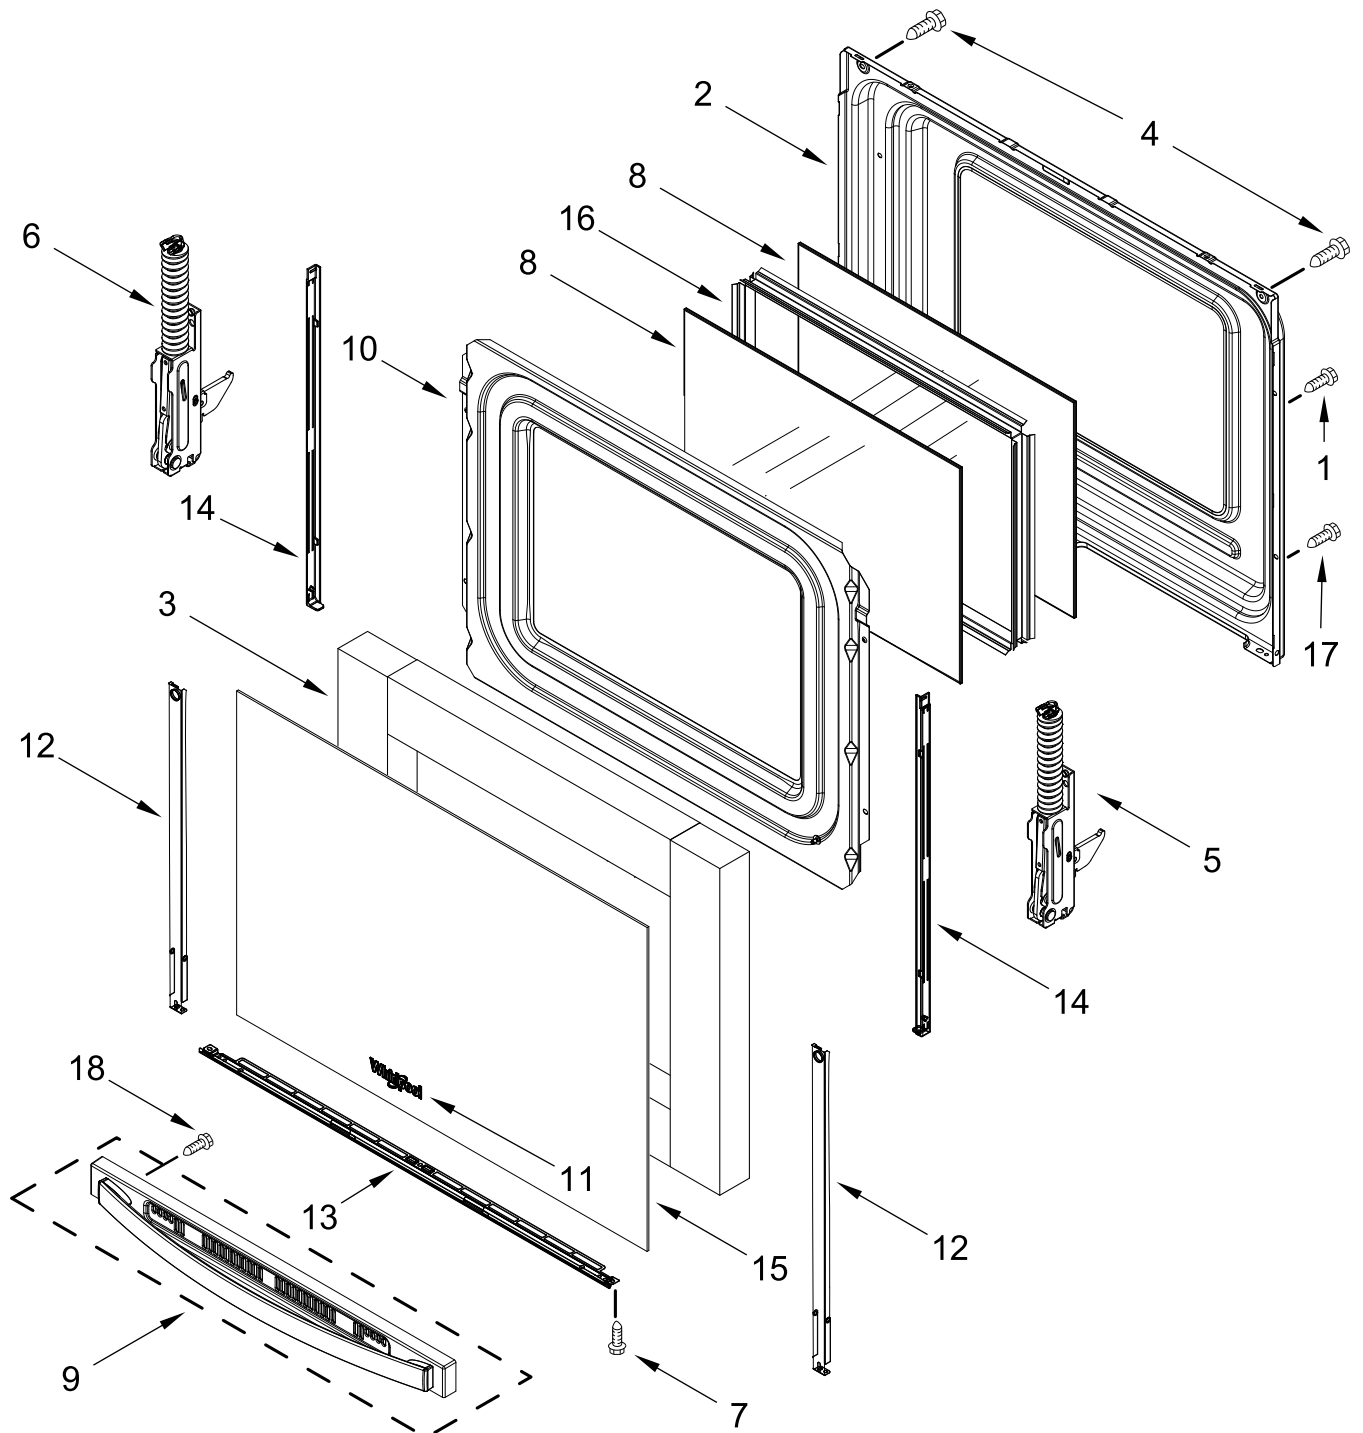

DOOR PARTS

DOOR PARTS

<u>Illus.</u> <u>No.</u>	<u>Part No.</u>	<u>Description</u>	<u>Illus.</u> <u>No.</u>	<u>Part No.</u>	<u>Description</u>	<u>Illus.</u> <u>No.</u>	<u>Part No.</u>	<u>Description</u>
1	W10031790	Screw	10	W11380222	Retainer, Insulation	15		Glass Assembly, Outer Door
2	9761344	Liner, Door	11	W10884775	Badge			
3	W10278991	Insulation, Door Strip	12		Door, Trim		W11729636	Black
4	W10200660	Screw		W10746436	Black (Left)		W11729637	White
5	W10388635	Hinge, Door (Active)		W10746435	Black (Right)	16	W10316950	Frame, Glass
6	W10440013	Hinge, Door (Active)		8523172	White (Left)	17	W10031780	Screw
7	W10327235	Screw		8523166	White (Right)	18	W10465158	Screw
8	9758162	Glass, Inner	13		Door, Lower Trim			
9		Handle and Vent Assembly		W11444043	Black			
	W11353052	Black		W11444042	White			
	W11353053	White	14	W11379944	Strap, Door