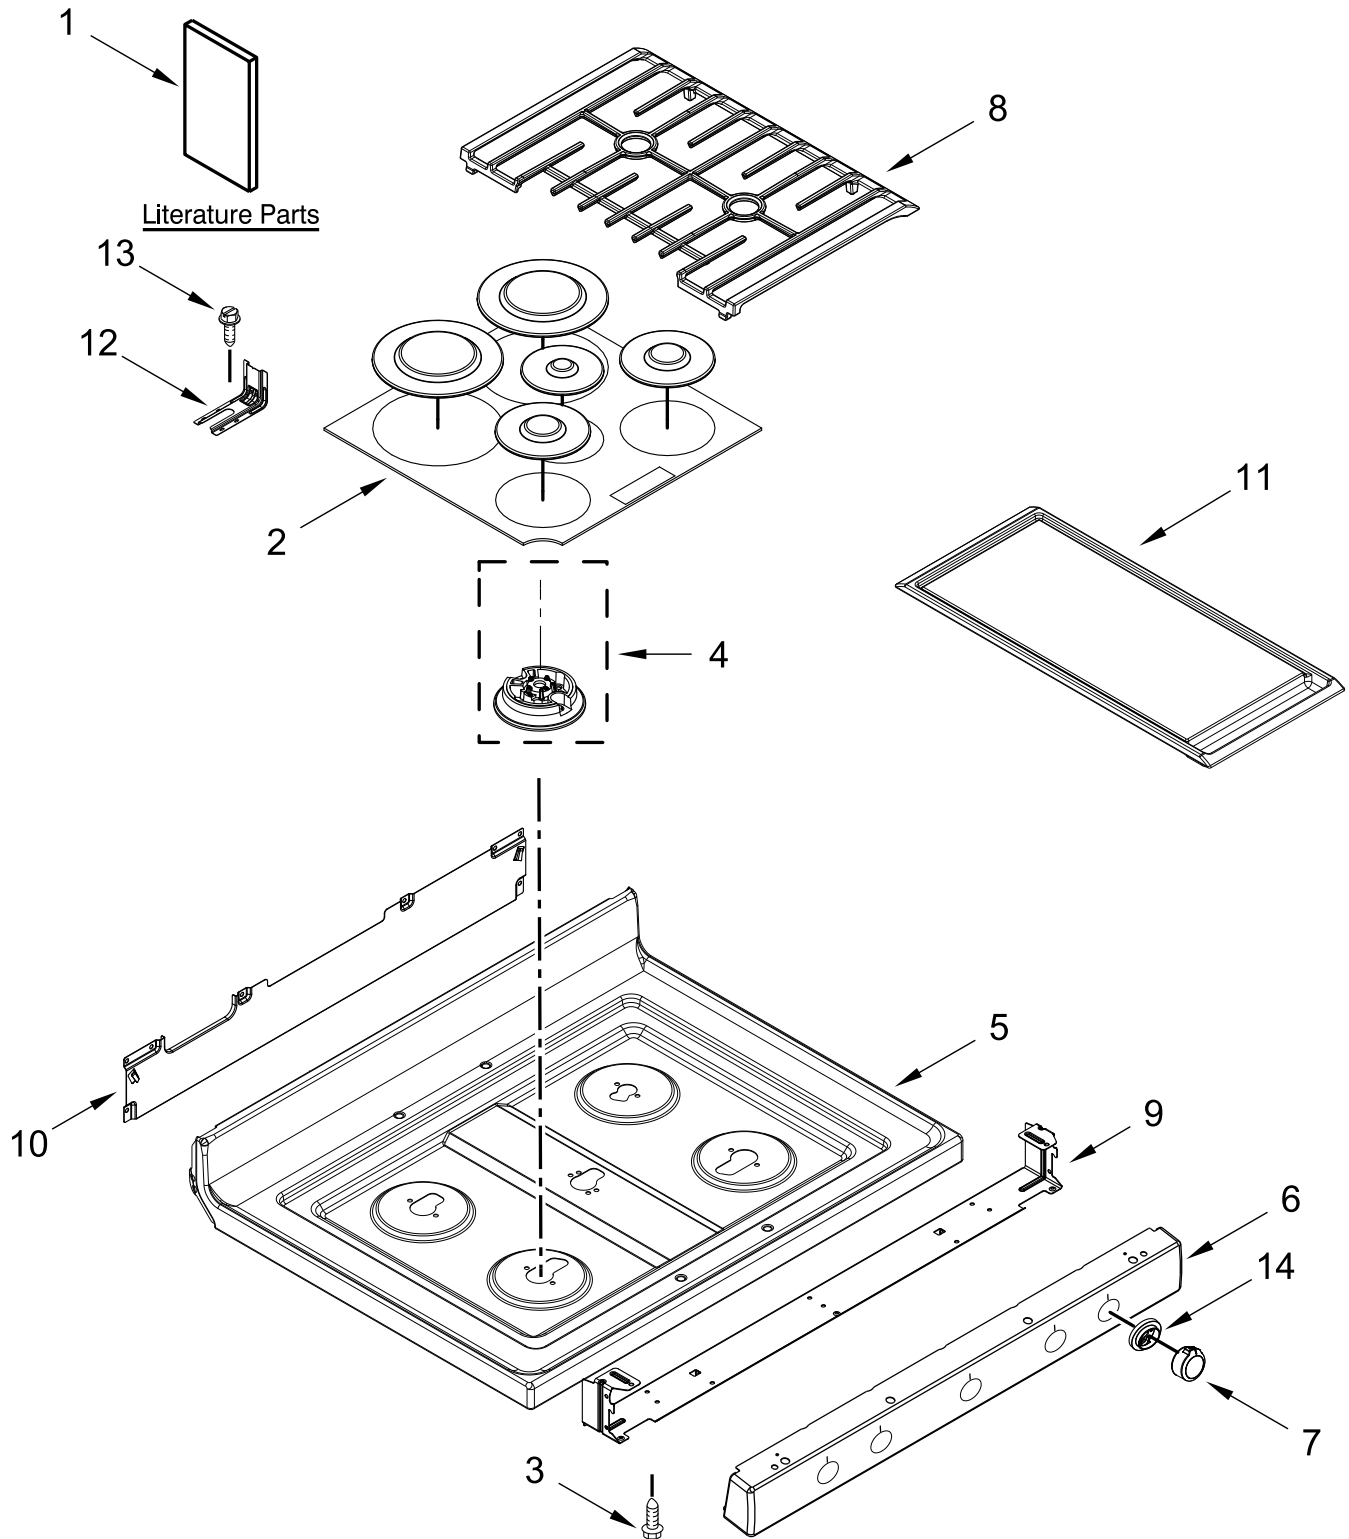

KitchenAid®

GAS RANGE

MODELS:

KFGG500EBS7 (Black Stainless)

COOKTOP PARTS

COOKTOP PARTS

<u>Illus. No.</u>	<u>Part No.</u>	<u>Description</u>	<u>Illus. No.</u>	<u>Part No.</u>	<u>Description</u>	<u>Illus. No.</u>	<u>Part No.</u>	<u>Description</u>
1		Literature Parts	6		Panel, Manifold	14		Bezel
	W11426598	Owners Manual		W10861036	Black Stainless		W10785119	Stainless (Kit of 5)
	W11565451	Tech Sheet	7		Knob			FOLLOWING PARTS NOT ILLUSTRATED
	W11427469	Quick Start Guide		W10786063	Stainless			
2		Burner Cap Kit	8		Grate Kit		W11461074	Harness, Main
	W11369523	Black (Set of 5)		W11241658	Black (Set of 2)		W10753750	Harness, Bake and Broil
3	W10067840	Screw	9	W11379946	Manifold Panel Bracket			
4	W11352018	Spreader, Flame (Left Front and Right Front)	10	W11379358	Rear Gas Cooktop Bracket		W10334923	Clip, Gas Wiring
	W11352020	Spreader, Flame (Left Rear and Center)	11	W10432544	Griddle		313438	Clip, Harness
	W11352021	Spreader, Flame (Right Rear)	12	W11379945	Bracket, Anti-Tip		3196520	Clip, Wire
		Cooktop	13	7101P485-60	Screw, Anti-Tip Kit		W10182767	Tie, Manifold Wire
5	W11418086	Black					3196896	Clip, Wire

CONTROL PANEL PARTS

CONTROL PANEL PARTS

<u>Illus.</u> <u>No.</u>	<u>Part No.</u>	<u>Description</u>	<u>Illus.</u> <u>No.</u>	<u>Part No.</u>	<u>Description</u>	<u>Illus.</u> <u>No.</u>	<u>Part No.</u>	<u>Description</u>
1		Endcap	5	W10198745	Cover, Upper	11		Assembly, Active Overlay
	W11130372	Black (Left)	6	W10192841	Shield, Heat		W10692150	Black
	W11130379	Black (Right)	7	W11541195	Control (Maxwell)	12	W10475149	Module, Spark
2	W10516123	Bracket, Console Mounting	8	W10762981	Bracket, Mounting	13	W10797001	Bracket, Ignitor
3		Console	9	W10184251	Cover, Back	14	3196169	Screw
	W11024860	Black Stainless	10	3196178	Screw	15	W10551614	Spreader, Clip-Spring
4	W10920631	Module, Spark DSI						