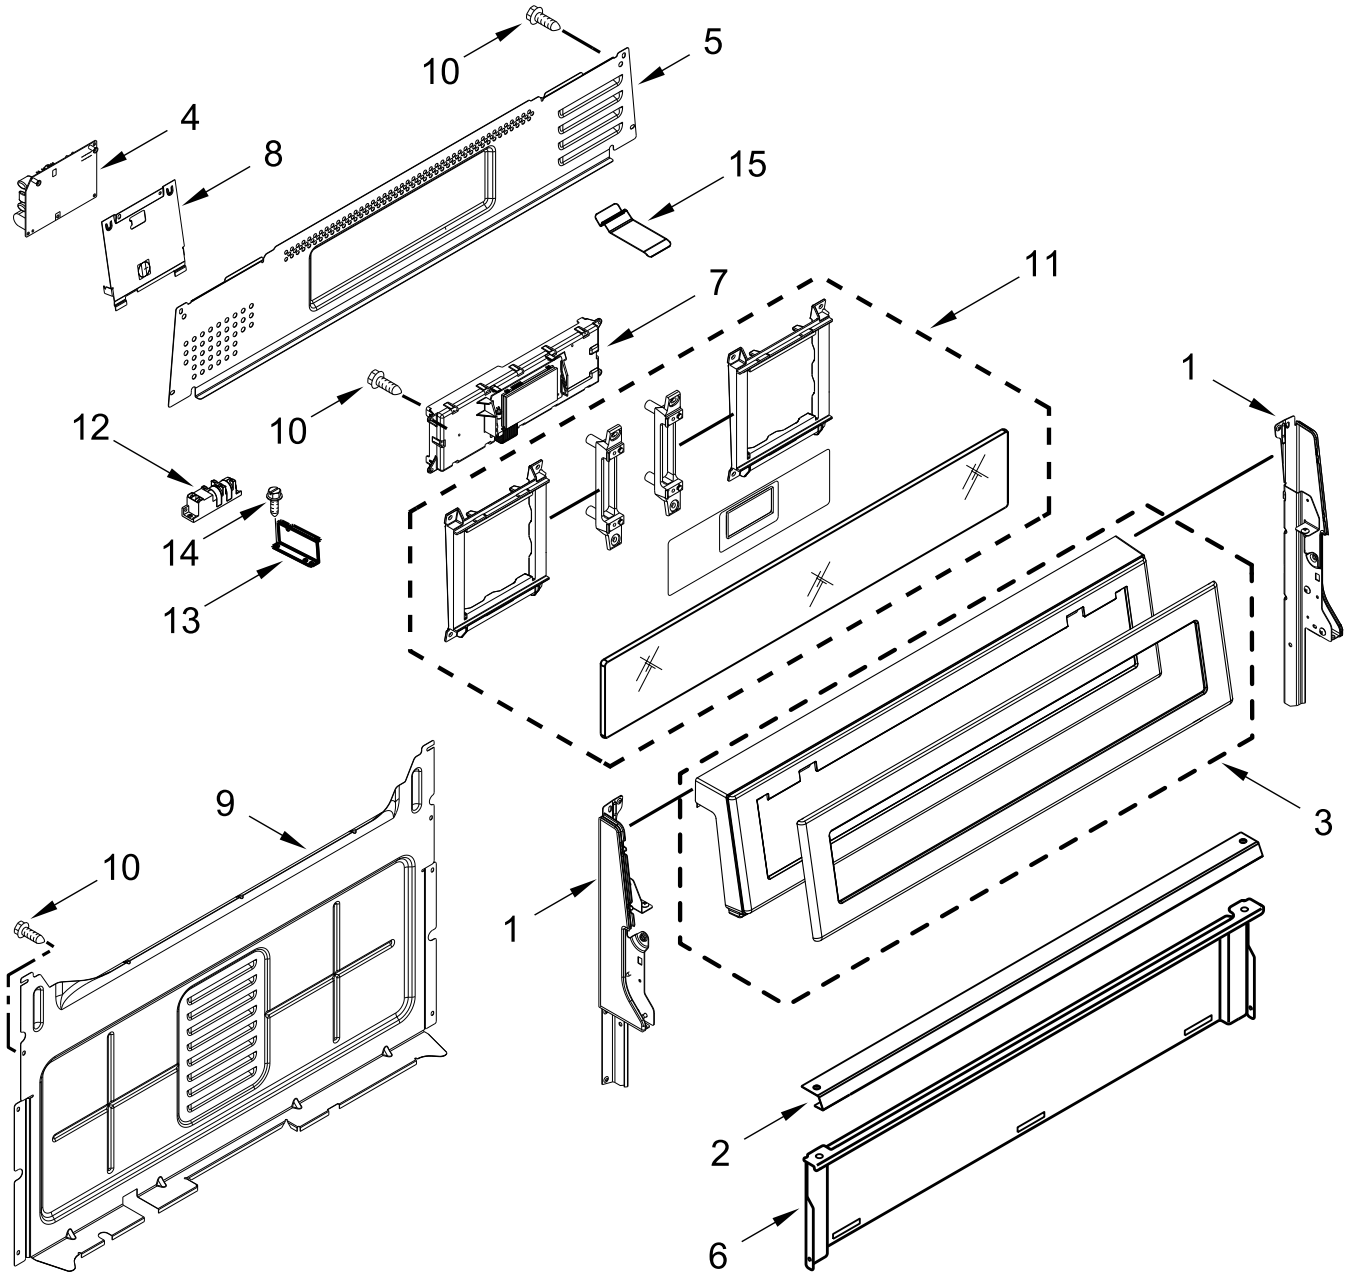

CONTROL PANEL PARTS

CONTROL PANEL PARTS

<u>Illus.</u> <u>No.</u>	<u>Part No.</u>	<u>Description</u>	<u>Illus.</u> <u>No.</u>	<u>Part No.</u>	<u>Description</u>	<u>Illus.</u> <u>No.</u>	<u>Part No.</u>	<u>Description</u>
1		Endcap	5	W10198745	Cover, Upper	11		Assembly, Active Overlay
	W11130372	Black (Left)	6	W10192841	Shield, Heat		W10692150	Black
	W11130379	Black (Right)	7	W11541195	Control (Maxwell)	12	W10475149	Module, Spark
2	W10516123	Bracket, Console Mounting	8	W10762981	Bracket, Mounting	13	W10797001	Bracket, Ignitor
3		Console	9	W10184251	Cover, Back	14	3196169	Screw
	W11024860	Black Stainless	10	3196178	Screw	15	W10551614	Spreader, Clip-Spring
4	W10920631	Module, Spark DSI