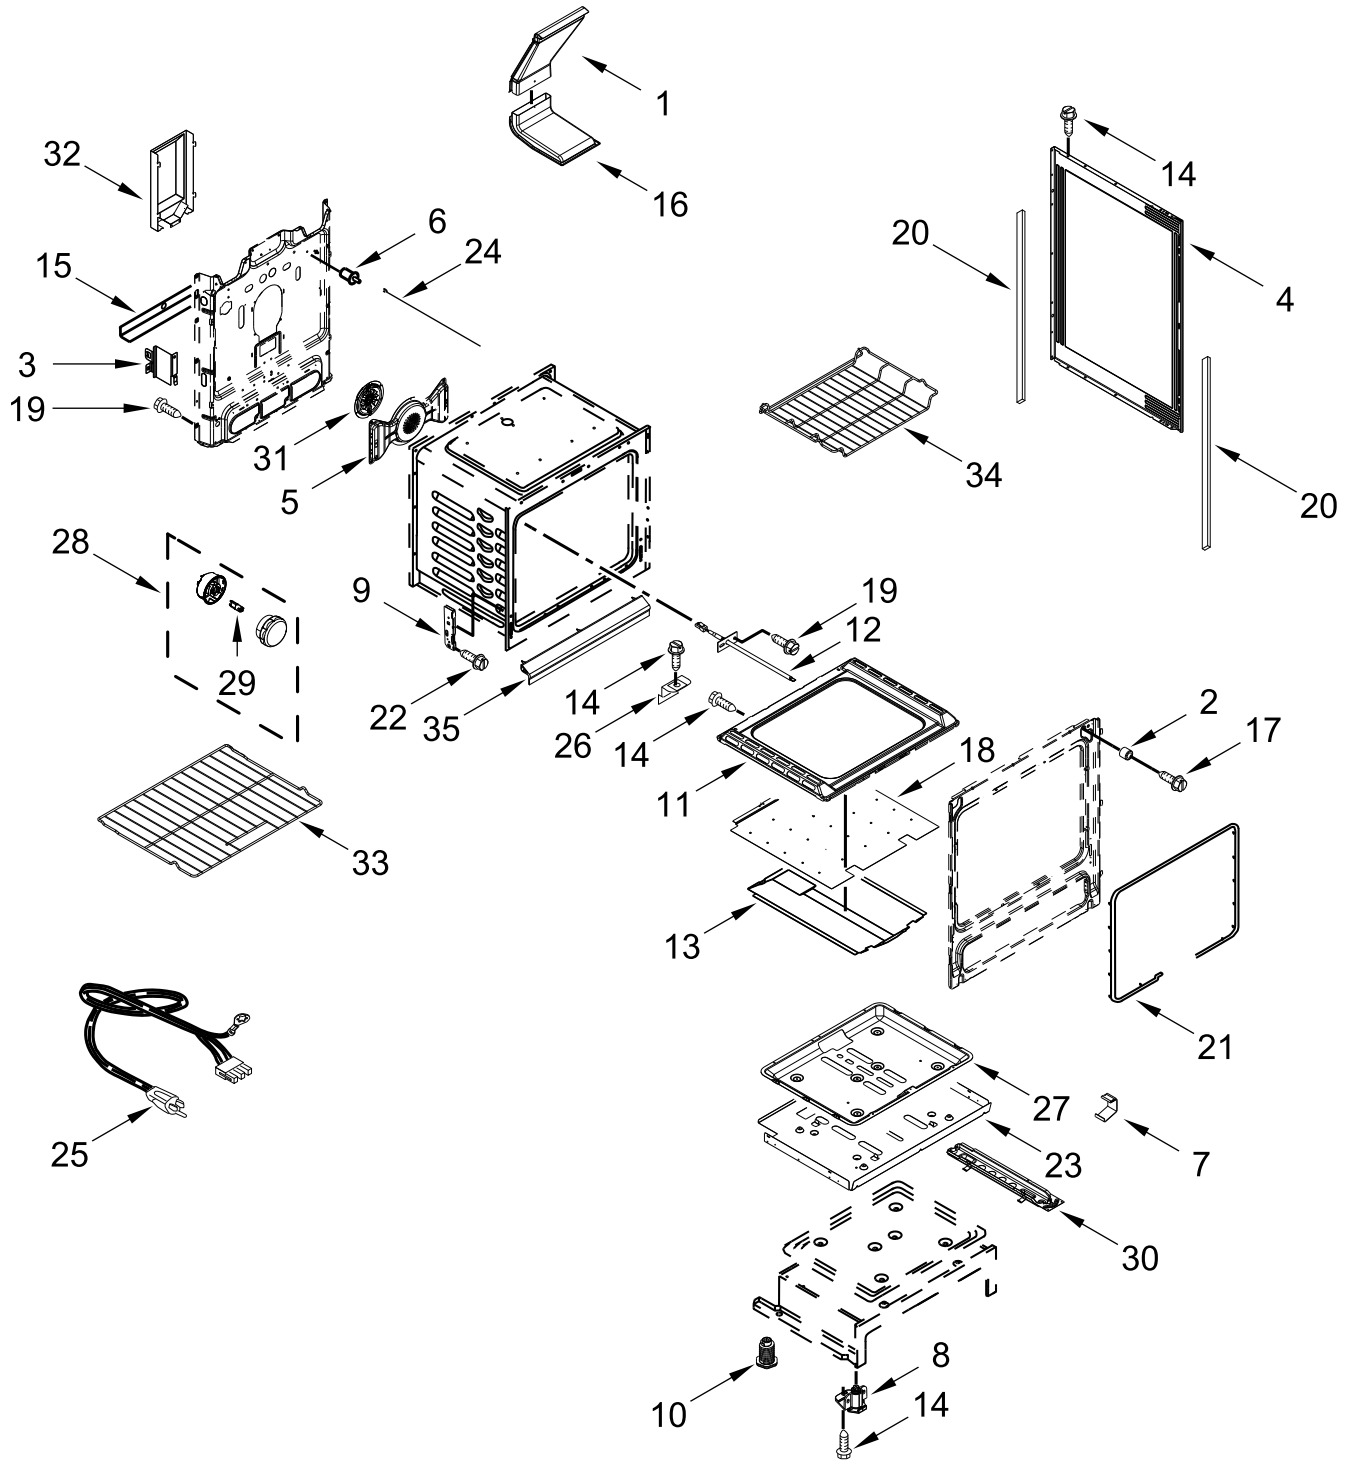

CHASSIS PARTS

CHASSIS PARTS

<u>Illus. No.</u>	<u>Part No.</u>	<u>Description</u>	<u>Illus. No.</u>	<u>Part No.</u>	<u>Description</u>	<u>Illus. No.</u>	<u>Part No.</u>	<u>Description</u>
1	W10314347	Assembly, Flue	17	3196560	Screw	31	W10874067	Motor, Fan (Convection)
2	9758701	Spacer, Door	18	W10323077	Diffuser, Flame	32	W10158780	Cover, Rear Fan
3	W10273002	Bracket, Oven Support	19	3196178	Screw	33	W10531060	Rack, Oven
4		Panel, Side	20	W10919715	Gasket	34	W10289145	Rack, Oven (Gull-Wing)
	W10162245	Black	21	W11491752	Gasket, Door	35	W10501599	Clip, Front Frame Cover
5	W10346153	Baffle, Full Convection	22	W10031780	Screw			FOLLOWING PARTS NOT ILLUSTRATED
6	W11511828	Switch, Door	23	W10273195	Shield, Heat		W10526208	Insulation, Wrap
7	W10137382	Clip, Panel	24	W10273192	Rod, Door Switch		W10526209	Insulation, Main Back
8	W10341186	Front Foot Assembly	25	W10624590	Cord, Power		4820F015-59	Insulation, Strap
9	W10289077	Receiver, Hinge	26	W10035900	Support, Oven Bottom			
10	W10058460	Foot, Leveling	27	W11379356	Pan, Bake			
11	W10211368	Bottom, Oven	28	W11544377	Light Assembly			
12	W10586204	Sensor	29	W10571723	Bulb, Halogen 40 Watts			
13	3601P356-45	Baffle, Bake Burner	30	W10390008	Base Rail Assembly (Left)			
14	W10362924	Screw		W10390007	Base Rail Assembly (Right)			
15	W10435470	Brace, Main Back						
16	W11040249	Assembly, Flue (Upper)