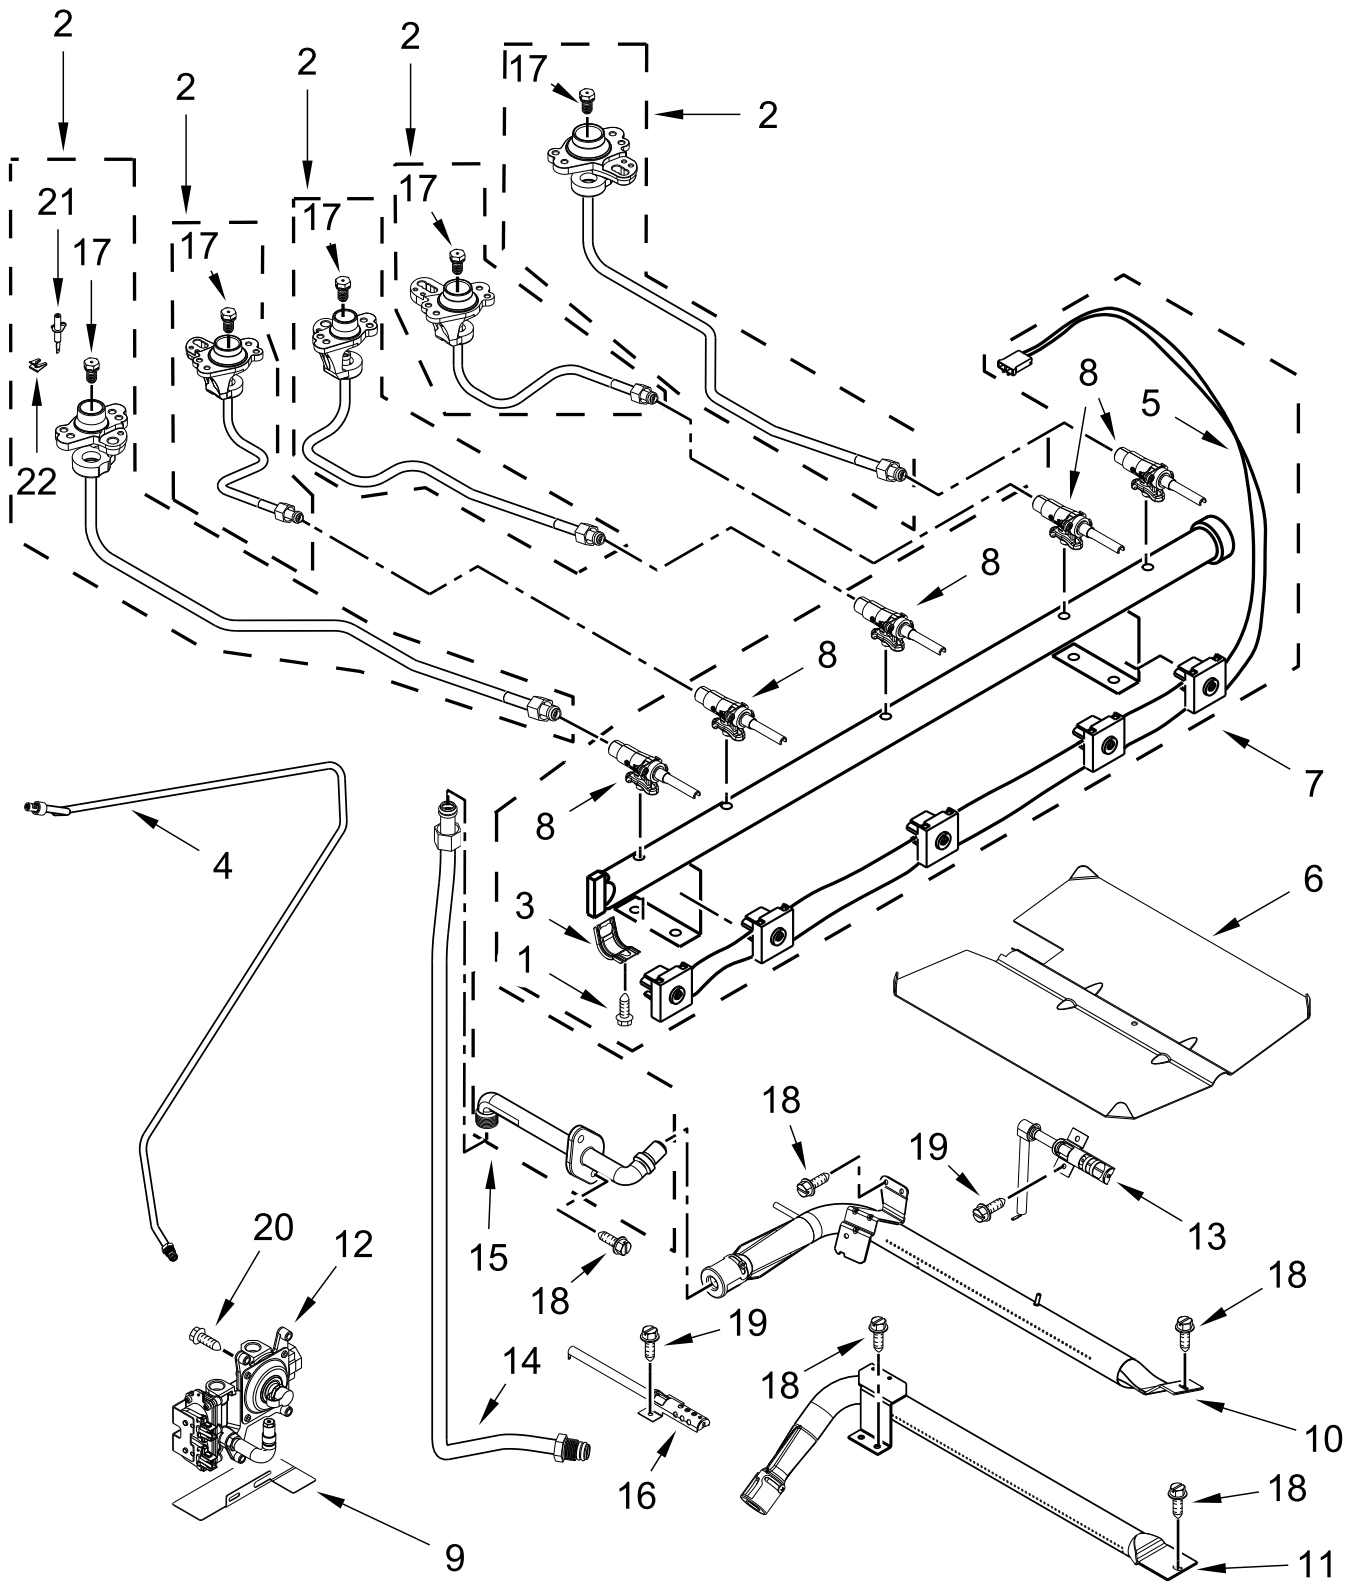

CHASSIS PARTS

<u>Illus. No.</u>	<u>Part No.</u>	<u>Description</u>	<u>Illus. No.</u>	<u>Part No.</u>	<u>Description</u>	<u>Illus. No.</u>	<u>Part No.</u>	<u>Description</u>
1	W10314347	Assembly, Flue	17	3196560	Screw	31	W10874067	Motor, Fan (Convection)
2	9758701	Spacer, Door	18	W10323077	Diffuser, Flame	32	W10158780	Cover, Rear Fan
3	W10273002	Bracket, Oven Support	19	3196178	Screw	33	W10531060	Rack, Oven
4		Panel, Side	20	W10919715	Gasket	34	W10289145	Rack, Oven (Gull-Wing)
	W10162245	Black	21	W11491752	Gasket, Door	35	W10501599	Clip, Front Frame Cover
5	W10346153	Baffle, Full Convection	22	W10031780	Screw			FOLLOWING PARTS NOT ILLUSTRATED
6	W11511828	Switch, Door	23	W10273195	Shield, Heat		W10526208	Insulation, Wrap
7	W10137382	Clip, Panel	24	W10273192	Rod, Door Switch		W10526209	Insulation, Main Back
8	W10341186	Front Foot Assembly	25	W10624590	Cord, Power		4820F015-59	Insulation, Strap
9	W10289077	Receiver, Hinge	26	W10035900	Support, Oven Bottom			
10	W10058460	Foot, Leveling	27	W11379356	Pan, Bake			
11	W10211368	Bottom, Oven	28	W11544377	Light Assembly			
12	W10586204	Sensor	29	W10571723	Bulb, Halogen 40 Watts			
13	3601P356-45	Baffle, Bake Burner	30	W10390008	Base Rail Assembly (Left)			
14	W10362924	Screw		W10390007	Base Rail Assembly (Right)			
15	W10435470	Brace, Main Back						
16	W11040249	Assembly, Flue (Upper)						

MANIFOLD PARTS