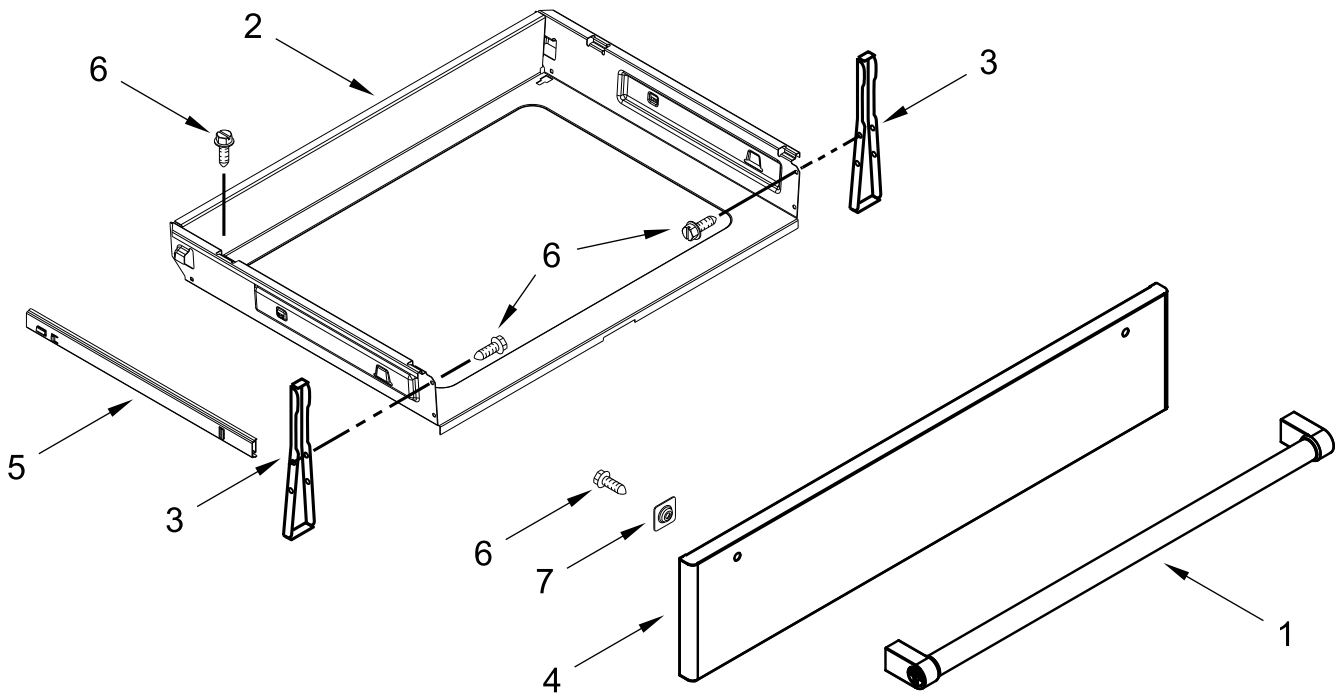

DRAWER PARTS

DRAWER PARTS

<u>Illus.</u> <u>No.</u>	<u>Part No.</u>	<u>Description</u>	<u>Illus.</u> <u>No.</u>	<u>Part No.</u>	<u>Description</u>	<u>Illus.</u> <u>No.</u>	<u>Part No.</u>	<u>Description</u>
1		Handle, Drawer	5	W10441804	Slide, Drawer (Left)	6	8533988	Screw
	W10551000	Stainless		W10441805	Slide, Drawer (Right)	7	3823F017-45	Spacer, Handle
2	W10688022	Drawer, Storage						
3	W10318026	Bracket, Mounting						
4		Panel, Drawer Front						
	W10860958	Black