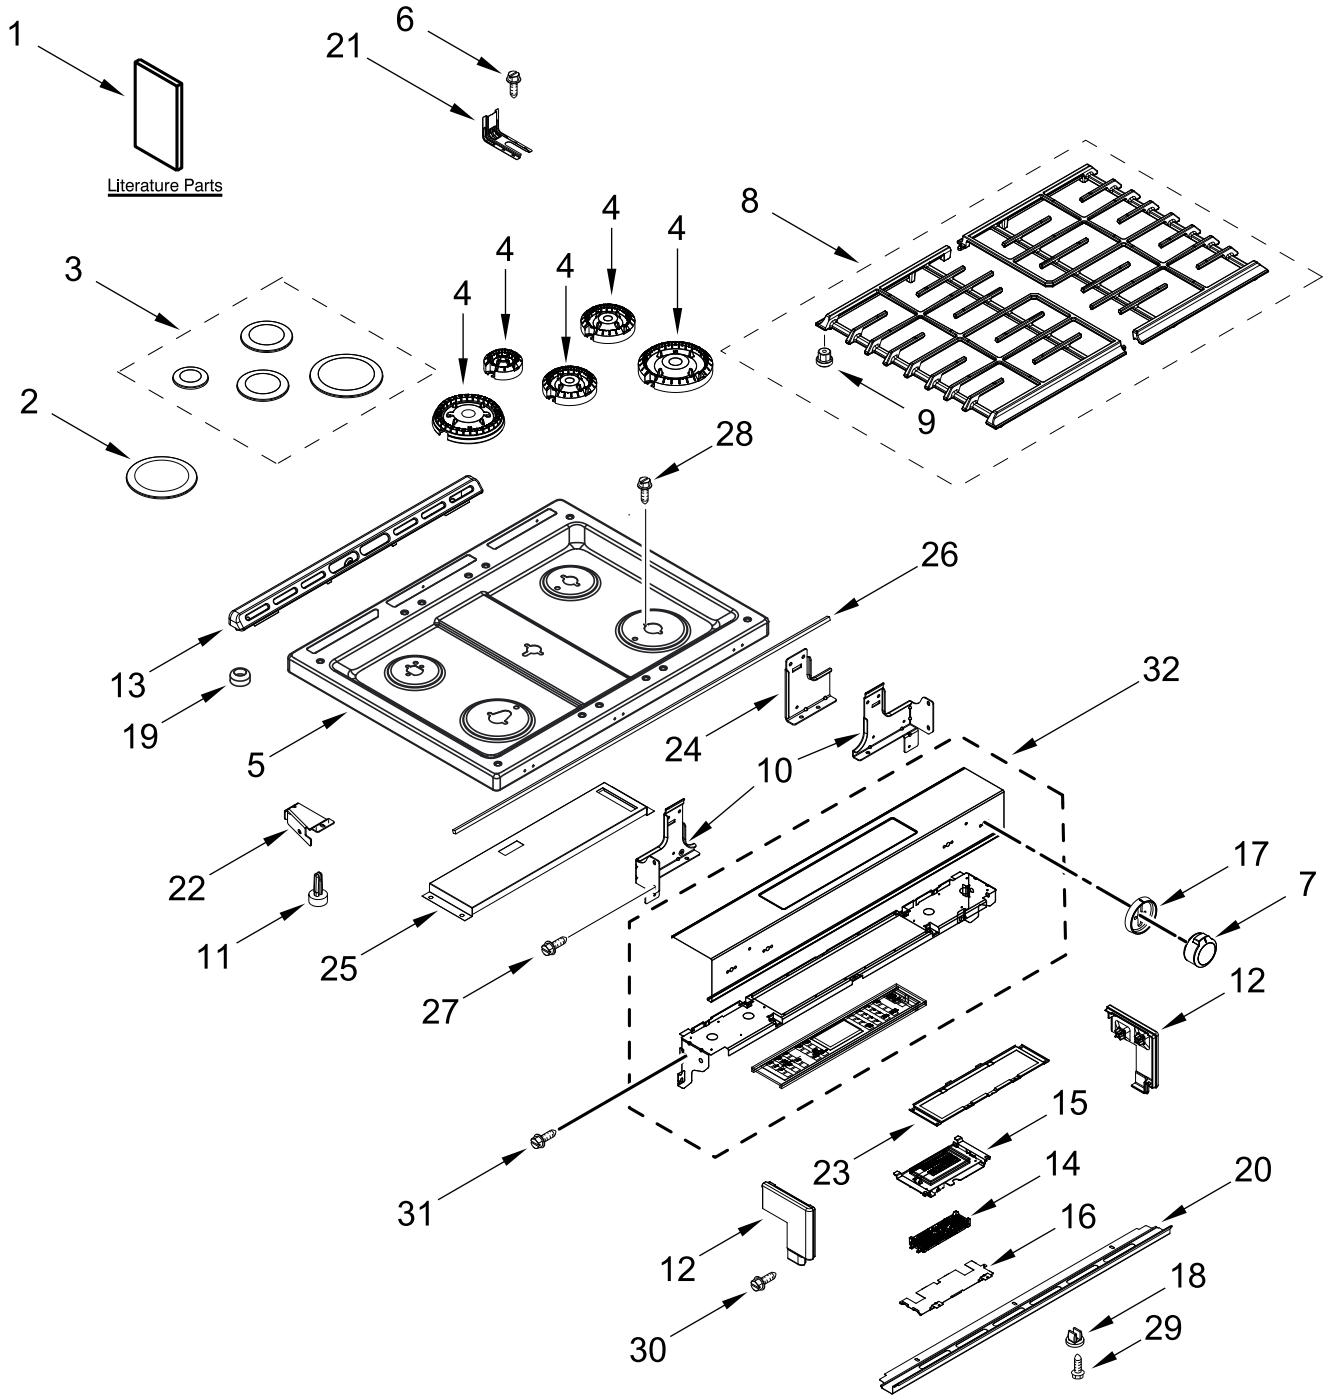

COOKTOP PARTS