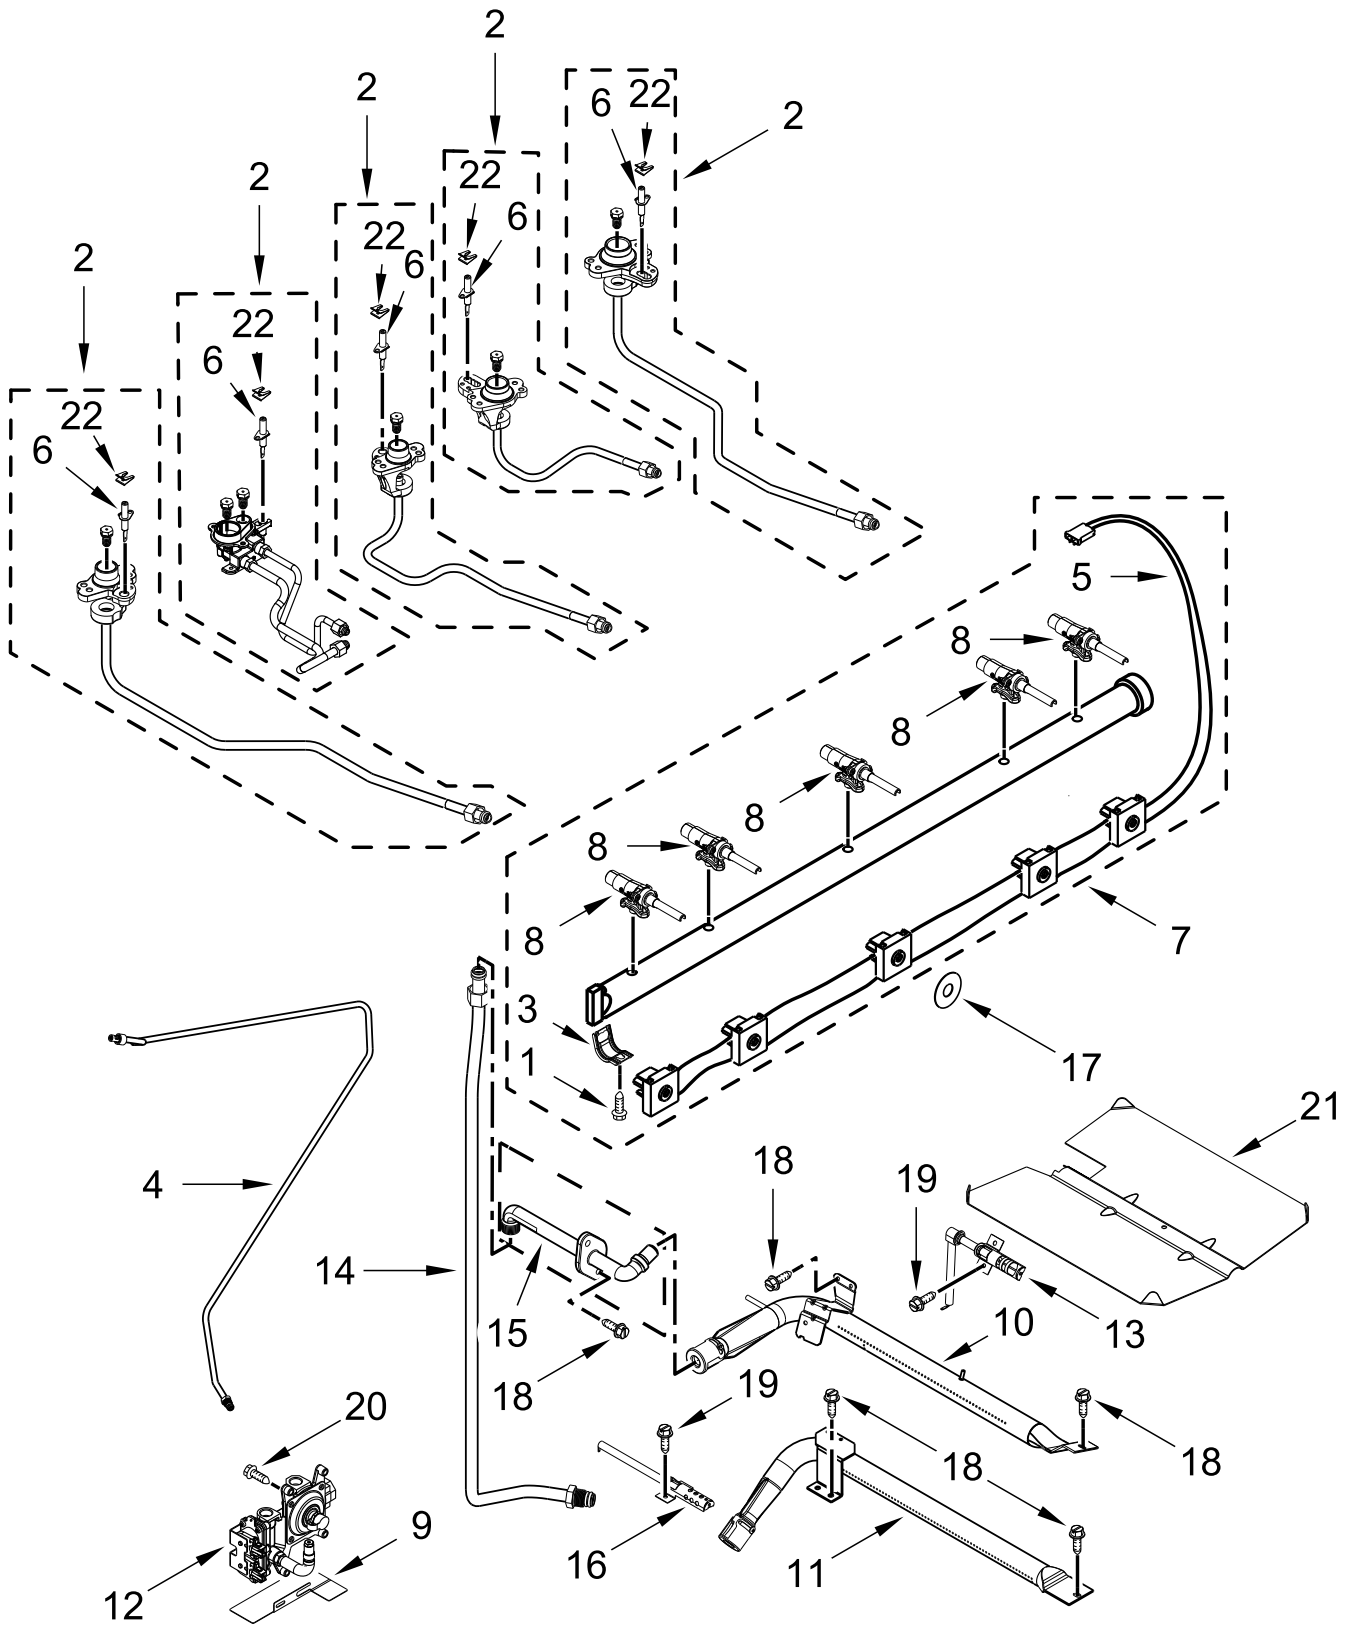

MANIFOLD PARTS

MANIFOLD PARTS

<u>Illus. No.</u>	<u>Part No.</u>	<u>Description</u>	<u>Illus. No.</u>	<u>Part No.</u>	<u>Description</u>	<u>Illus. No.</u>	<u>Part No.</u>	<u>Description</u>
1	W10295997	Screw, Valve	6	W10898387	Electrode, Burner	9	W10224921	Bracket, Aegis
2	W11230090	Orifice Assembly (Left Front)			(Left Front)	10	W10439242	Burner, Broiler
	W11186509	Orifice Assembly (Left Rear)		W10669525	Electrode	11	W10680035	Burner, Bake
	W11186526	Orifice Assembly (Right Front)		W10669524	Electrode, Burner	12	W10554066	Valve, Regulator
	W11186522	Orifice Assembly (Right Rear)			(Right Front and Center)	13	W10324262	Igniter, Bake
	W11186518	Orifice Assembly (Center)		W10669523	Electrode, Burner	14	W10306050	Tube, Broil Supply (Broiler Fitting To Valve)
3	W10949105	Bracket, Saddle Valve			(Right Rear)	15	W10583216	Fitting, Broil Burner
4	W10432252	Tube, Gas Supply	7	W11356345	Manifold Assembly	16	W10333842	Electrode, Broil
5	W10432517	Harness, Switch Spark	8	W10432224	Valve, Gas Duel	17	W10140571	Seal, Switch Shaft
					(Left Front)	18	3196178	Screw
				W10831590	Valve, Gas	19	3196385	Screw
					(Left Rear)	20	3400016	Screw
				W10566062	Valve, Gas	21	3601P336-45	Baffle, Broil Burner
					(Right Front)	22	W10827923	Electrode, Spring
				W10566057	Valve, Gas			
					(Right Rear and Center)			

DOOR PARTS

DOOR PARTS

<u>Illus. No.</u>	<u>Part No.</u>	<u>Description</u>
1	W10541911	Bracket, Glass Upper Handle
2	W11091878	Screw
3		Assembly, Outer Door
	W10861021	Black
4	W10826568	Liner, Door
5	W11223202	Glass, Inner