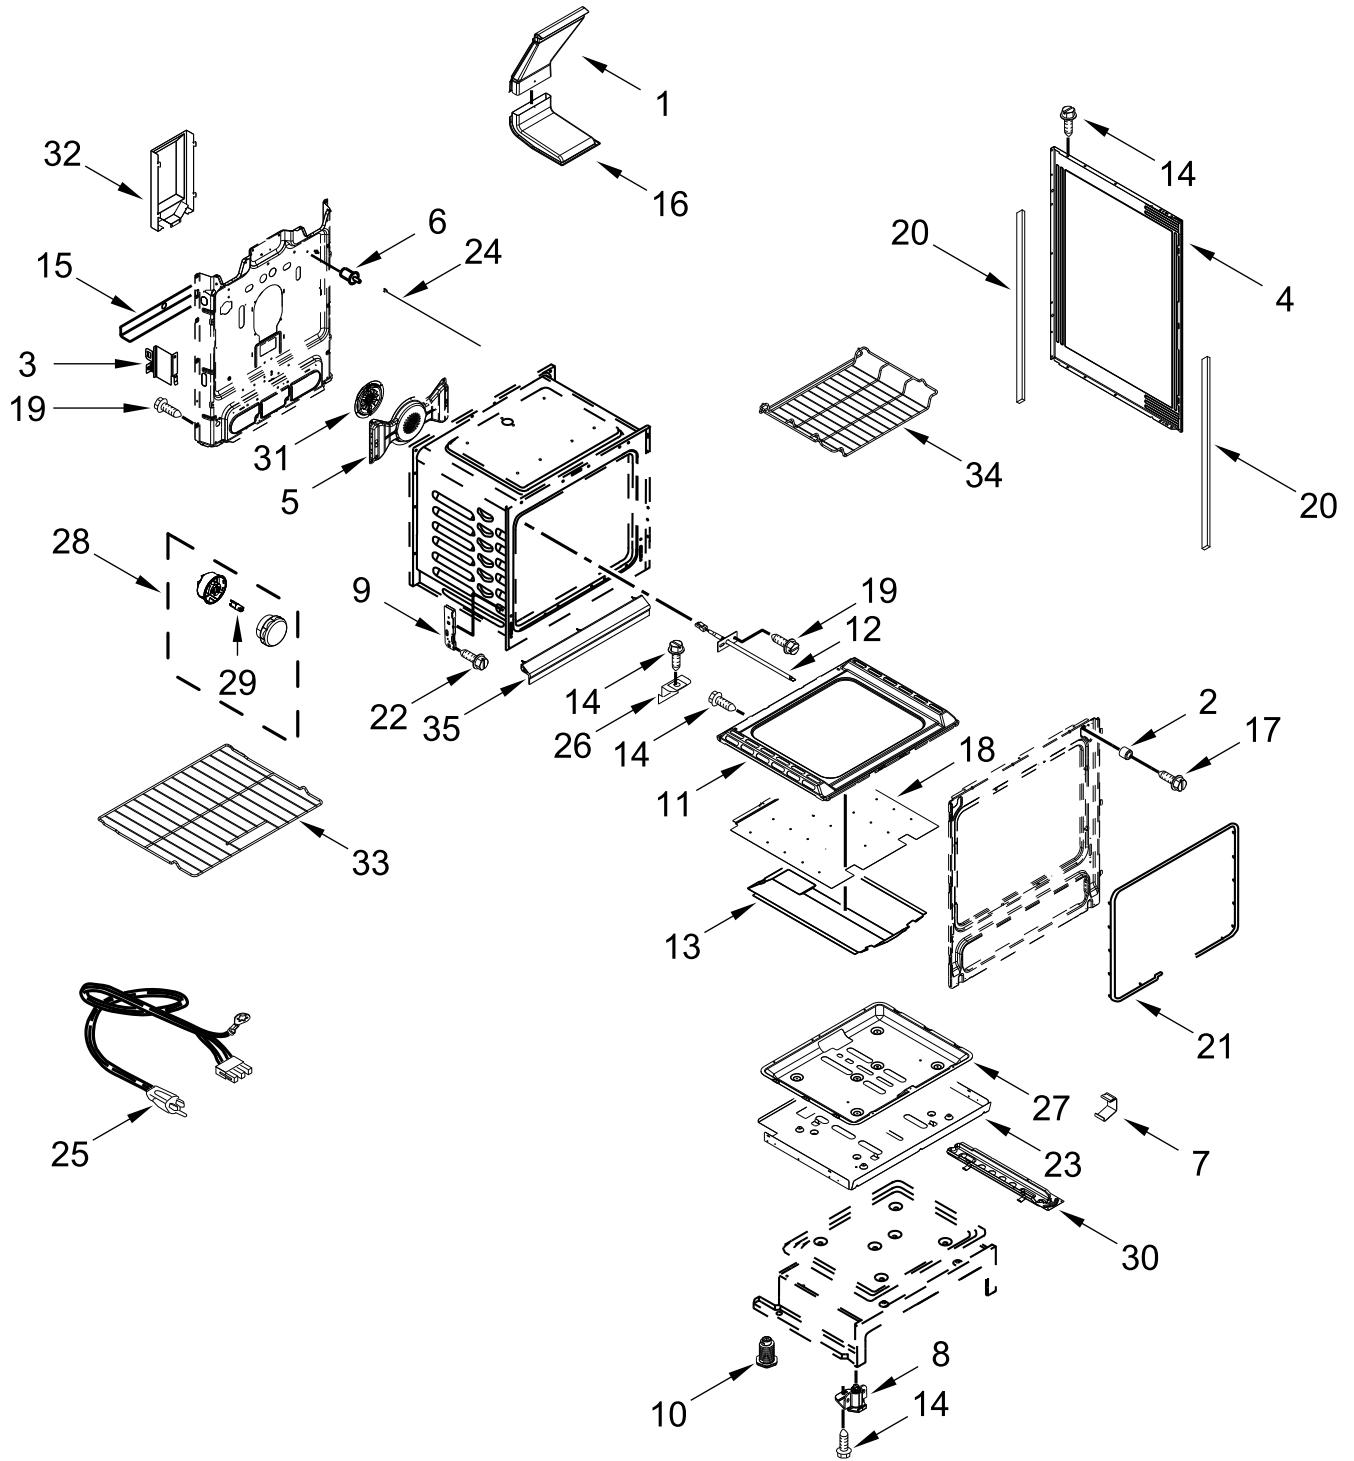

CHASSIS PARTS

CHASSIS PARTS

<u>Illus.</u> <u>No.</u>	<u>Part No.</u>	<u>Description</u>	<u>Illus.</u> <u>No.</u>	<u>Part No.</u>	<u>Description</u>	<u>Illus.</u> <u>No.</u>	<u>Part No.</u>	<u>Description</u>
1	W10314347	Assembly, Flue	18	W10323077	Diffuser, Flame	33	W10531060	Rack, Oven
2	9758701	Spacer, Door	19	3196178	Screw	34	W10289145	Rack, Oven (Gull-Wing)
3	W10273002	Bracket, Oven Support	20	W10919715	Gasket	35	W10501599	Clip, Front Frame Cover
4		Panel, Side	21	W11491752	Gasket, Door			
	W10575396	White	22	W10031780	Screw			
5	W10346153	Baffle, Full Convection	23	W10273195	Shield, Heat			FOLLOWING PARTS NOT ILLUSTRATED
6	W11511828	Switch, Door	24	W10273192	Rod, Door Switch			
7	W10137382	Clip, Panel	25	W10624590	Cord, Power		W10526208	Insulation, Wrap
8	W10341186	Front Foot Assembly	26	W10035900	Support, Oven Bottom		W10526209	Insulation, Main Back
9	W10289077	Receiver, Hinge	27	W11379356	Pan, Bake		4820F015-59	Insulation, Strap
10	W10058460	Foot, Leveling	28	W11544377	Light Assembly		3196896	Clip, Wire
11	W10211368	Bottom, Oven	29	W10571723	Bulb, Halogen 40 Watts			
12	W10586204	Sensor	30	W10390008	Base Rail Assembly (Left)			
13	3601P356-45	Baffle, Bake Burner		W10390007	Base Rail Assembly (Right)			
14	W10362924	Screw	31	W10874067	Motor, Fan (Convection)			
15	W10435470	Brace, Main Back	32	W10158780	Cover, Rear Fan			
16	W11040249	Assembly, Flue (Upper)						
17	3196560	Screw