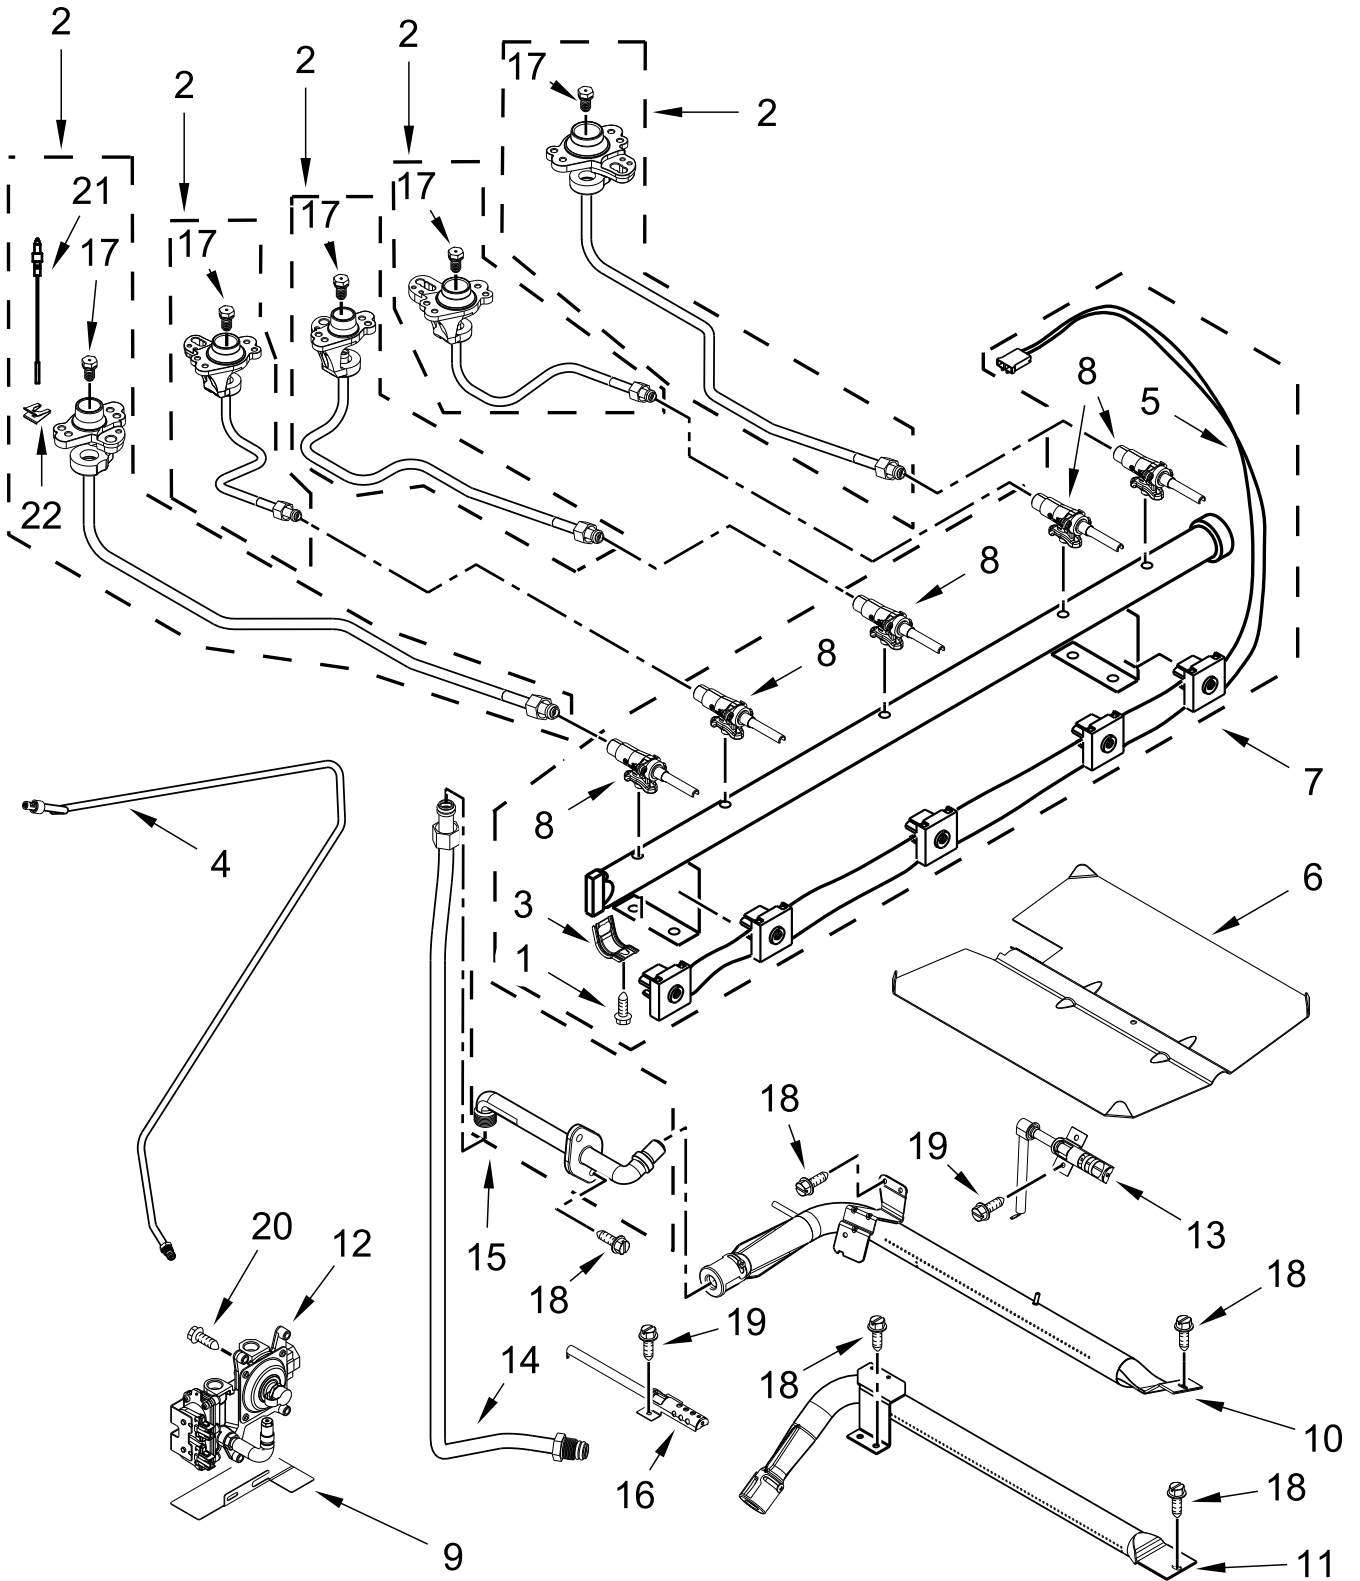

CHASSIS PARTS

<u>Illus.</u> <u>No.</u>	<u>Part No.</u>	<u>Description</u>	<u>Illus.</u> <u>No.</u>	<u>Part No.</u>	<u>Description</u>	<u>Illus.</u> <u>No.</u>	<u>Part No.</u>	<u>Description</u>
1	W10314347	Assembly, Flue	18	W10323077	Diffuser, Flame	33	W10531060	Rack, Oven
2	9758701	Spacer, Door	19	3196178	Screw	34	W10289145	Rack, Oven (Gull-Wing)
3	W10273002	Bracket, Oven Support	20	W10919715	Gasket	35	W10501599	Clip, Front Frame Cover
4		Panel, Side	21	W11491752	Gasket, Door			
	W10575396	White	22	W10031780	Screw			
5	W10346153	Baffle, Full Convection	23	W10273195	Shield, Heat			FOLLOWING PARTS NOT ILLUSTRATED
6	W11511828	Switch, Door	24	W10273192	Rod, Door Switch			
7	W10137382	Clip, Panel	25	W10624590	Cord, Power		W10526208	Insulation, Wrap
8	W10341186	Front Foot Assembly	26	W10035900	Support, Oven Bottom		W10526209	Insulation, Main Back
9	W10289077	Receiver, Hinge	27	W11379356	Pan, Bake		4820F015-59	Insulation, Strap
10	W10058460	Foot, Leveling	28	W11544377	Light Assembly		3196896	Clip, Wire
11	W10211368	Bottom, Oven	29	W10571723	Bulb, Halogen 40 Watts			
12	W10586204	Sensor	30	W10390008	Base Rail Assembly (Left)			
13	3601P356-45	Baffle, Bake Burner		W10390007	Base Rail Assembly (Right)			
14	W10362924	Screw	31	W10874067	Motor, Fan (Convection)			
15	W10435470	Brace, Main Back	32	W10158780	Cover, Rear Fan			
16	W11040249	Assembly, Flue (Upper)						
17	3196560	Screw						

MANIFOLD PARTS