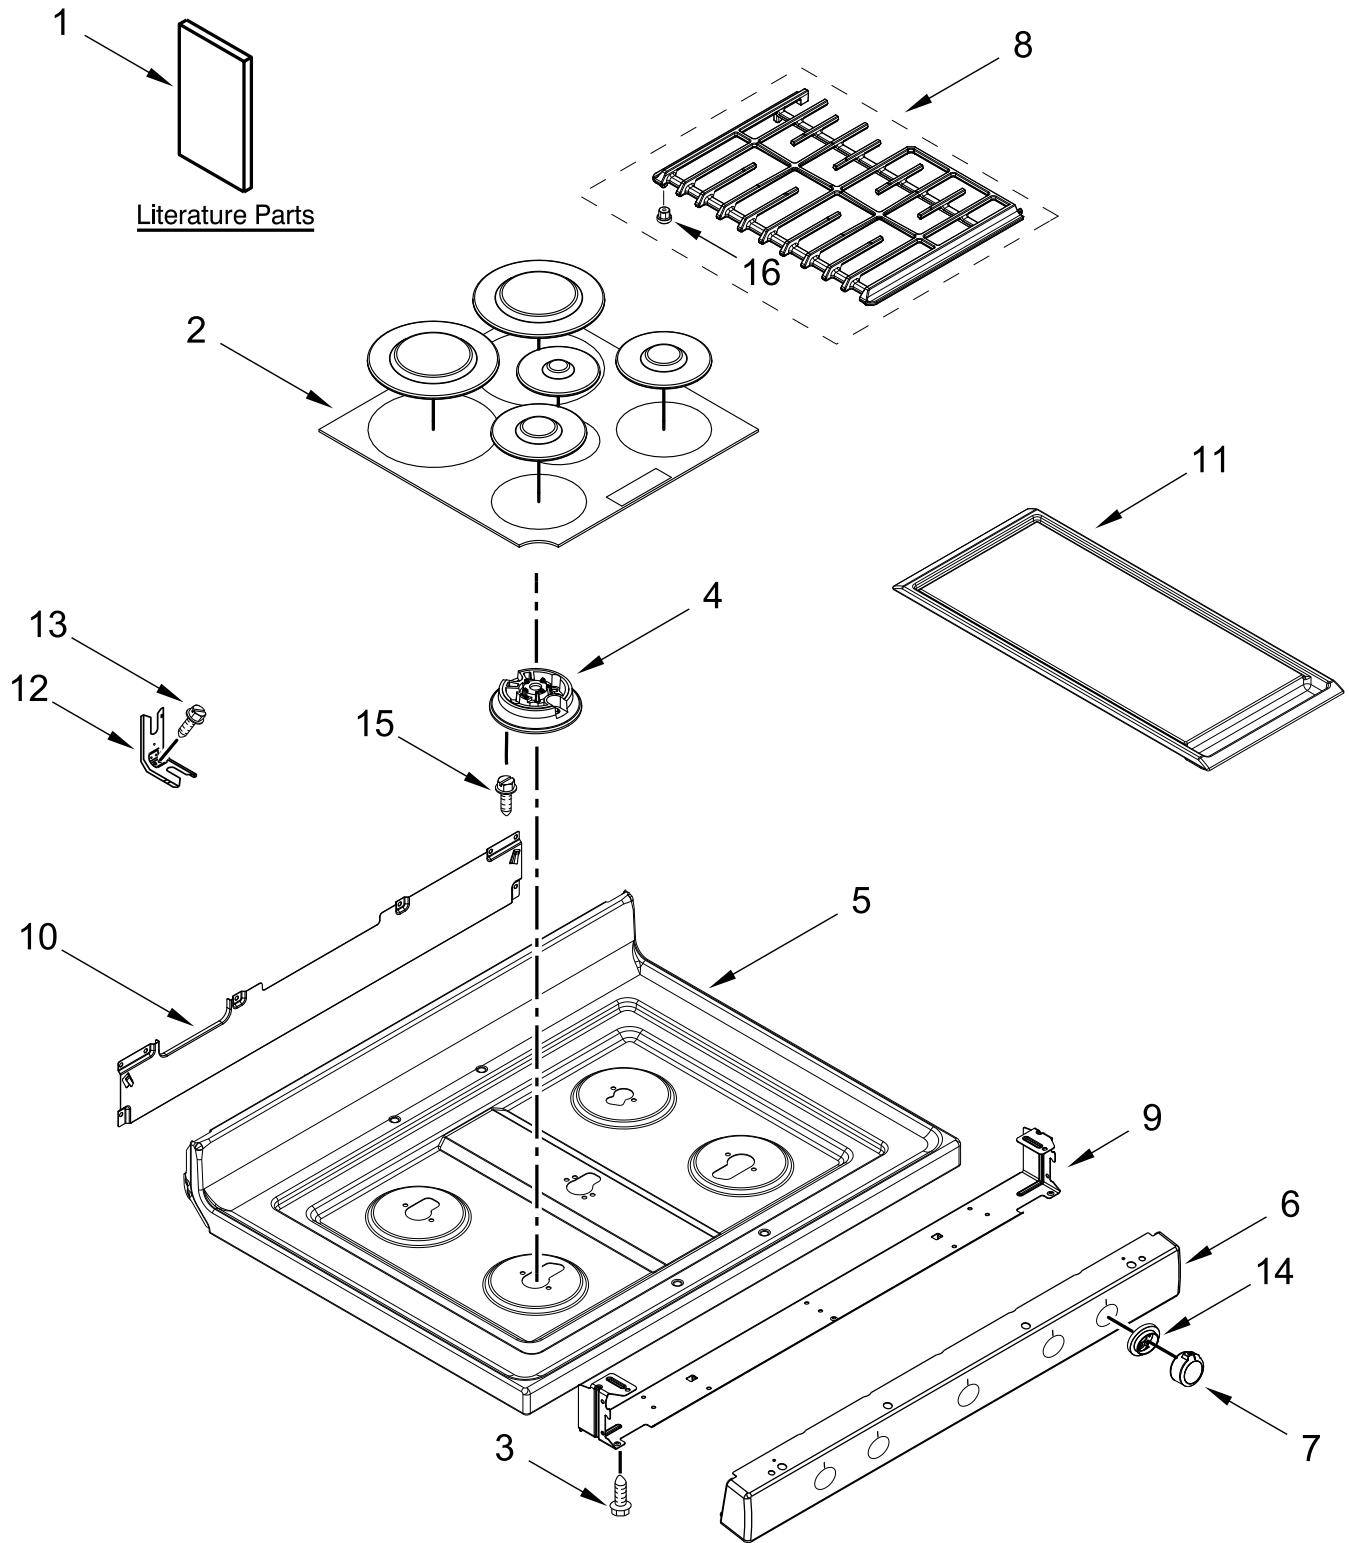

KitchenAid®

GAS RANGE

MODELS:

KFGG500EWH7 (White)

COOKTOP PARTS

COOKTOP PARTS

<u>Illus. No.</u>	<u>Part No.</u>	<u>Description</u>	<u>Illus. No.</u>	<u>Part No.</u>	<u>Description</u>	<u>Illus. No.</u>	<u>Part No.</u>	<u>Description</u>
1		Literature Parts	6		Panel, Manifold	16	W10465081	Grate, Bumper
	W11426598	Owners Manual		W10724448	White			FOLLOWING PARTS NOT ILLUSTRATED
	W11565451	Tech Sheet	7		Knob			
	W11427469	Quick Start Guide		W10786063	Stainless		W11461074	Harness, Main
2		Burner Cap Kit	8		Grate Kit		W10753750	Harness, Bake and Broil
	W11369523	Black (Set of 5)		W11241658	Black (Set of 2)			
3	W10067840	Screw	9	W11379946	Manifold Panel Bracket		W10334923	Clip, Gas Wiring
4	W11352018	Spreader, Flame (Left Front and Right Front)	10	W11379358	Rear Gas Cooktop Bracket		313438	Clip, Harness
	W11352020	Spreader, Flame (Left Rear and Center)	11	W10432544	Griddle		3196520	Clip, Wire
	W11352021	Spreader, Flame (Right Rear)	12	W11379945	Bracket, Anti-Tip		W10182767	Tie, Manifold Wire
		Cooktop	13	7101P485-60	Screw, Anti-Tip Kit		3196896	Clip, Wire
5		White	14		Bezel			
	W11418084			W10785119	Stainless (Kit of 5)			
			15	W10673618	Screw			

CONTROL PANEL PARTS

CONTROL PANEL PARTS

<u>Illus.</u> <u>No.</u>	<u>Part No.</u>	<u>Description</u>	<u>Illus.</u> <u>No.</u>	<u>Part No.</u>	<u>Description</u>	<u>Illus.</u> <u>No.</u>	<u>Part No.</u>	<u>Description</u>
1		Endcap	6	W10192841	Shield, Heat	13	W10797001	Bracket, Ignitor
	W11130371	White (Left)	7	W11541195	Control (Maxwell)	14	3196169	Screw
	W11130378	White (Right)	8	W10762981	Bracket, Mounting	15	W10551614	Spreader, Clip-Spring
2	W10516123	Bracket, Console Mounting	9	W10184251	Cover, Back	16	3196165	Screw
3		Console Assembly	10	3196178	Screw			
	W10645847	White	11		Assembly, Active Overlay			
4	W10920631	Module, Spark DSI		W10645815	White			
5	W10198745	Cover, Upper	12	W10475149	Module, Spark			