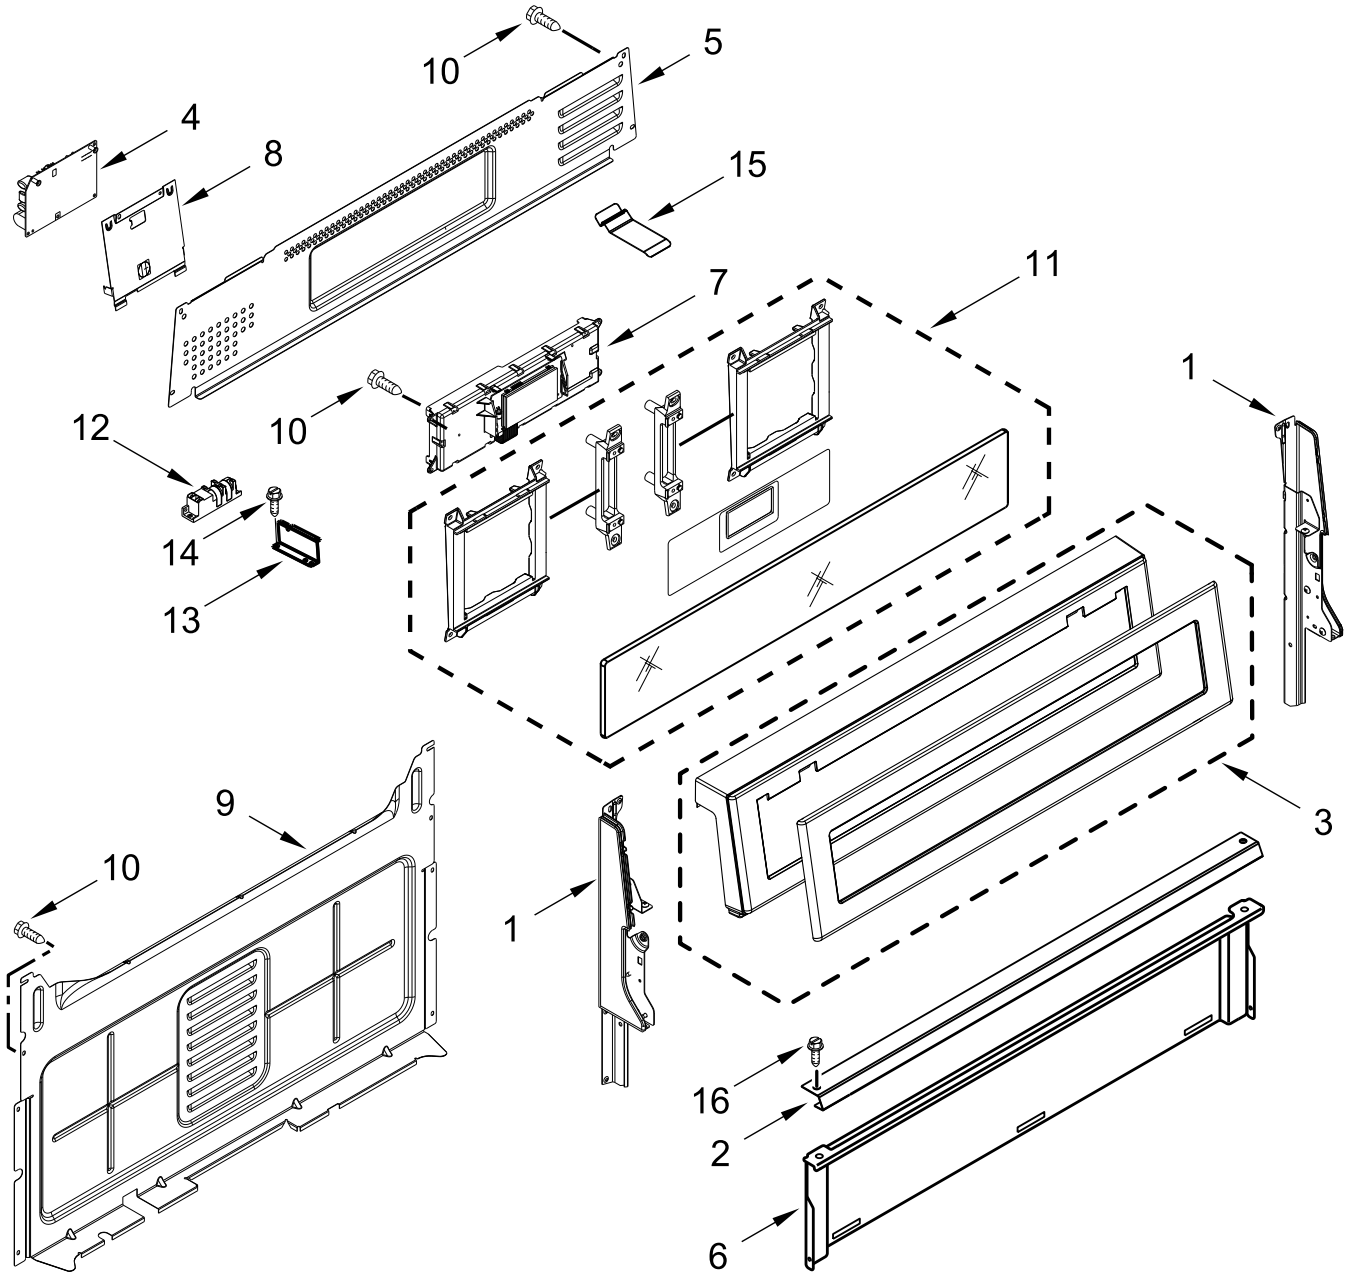

KitchenAid®

GAS RANGE

MODELS:

KFGG500EWH7 (White)

COOKTOP PARTS

COOKTOP PARTS

<u>Illus. No.</u>	<u>Part No.</u>	<u>Description</u>	<u>Illus. No.</u>	<u>Part No.</u>	<u>Description</u>	<u>Illus. No.</u>	<u>Part No.</u>	<u>Description</u>
1		Literature Parts	6		Panel, Manifold	16	W10465081	Grate, Bumper
	W11426598	Owners Manual		W10724448	White			FOLLOWING PARTS NOT ILLUSTRATED
	W11565451	Tech Sheet	7		Knob			
	W11427469	Quick Start Guide		W10786063	Stainless		W11461074	Harness, Main
2		Burner Cap Kit	8		Grate Kit		W10753750	Harness, Bake and Broil
	W11369523	Black (Set of 5)		W11241658	Black (Set of 2)			
3	W10067840	Screw	9	W11379946	Manifold Panel Bracket		W10334923	Clip, Gas Wiring
4	W11352018	Spreader, Flame (Left Front and Right Front)	10	W11379358	Rear Gas Cooktop Bracket		313438	Clip, Harness
	W11352020	Spreader, Flame (Left Rear and Center)	11	W10432544	Griddle		3196520	Clip, Wire
	W11352021	Spreader, Flame (Right Rear)	12	W11379945	Bracket, Anti-Tip		W10182767	Tie, Manifold Wire
		Cooktop	13	7101P485-60	Screw, Anti-Tip Kit		3196896	Clip, Wire
5		White	14		Bezel			
	W11418084			W10785119	Stainless (Kit of 5)			
			15	W10673618	Screw			

CONTROL PANEL PARTS

CONTROL PANEL PARTS

<u>Illus.</u> <u>No.</u>	<u>Part No.</u>	<u>Description</u>	<u>Illus.</u> <u>No.</u>	<u>Part No.</u>	<u>Description</u>	<u>Illus.</u> <u>No.</u>	<u>Part No.</u>	<u>Description</u>
1		Endcap	6	W10192841	Shield, Heat	13	W10797001	Bracket, Ignitor
	W11130371	White (Left)	7	W11541195	Control (Maxwell)	14	3196169	Screw
	W11130378	White (Right)	8	W10762981	Bracket, Mounting	15	W10551614	Spreader, Clip-Spring
2	W10516123	Bracket, Console Mounting	9	W10184251	Cover, Back	16	3196165	Screw
3		Console Assembly	10	3196178	Screw			
	W10645847	White	11		Assembly, Active Overlay			
4	W10920631	Module, Spark DSI		W10645815	White			
5	W10198745	Cover, Upper	12	W10475149	Module, Spark			