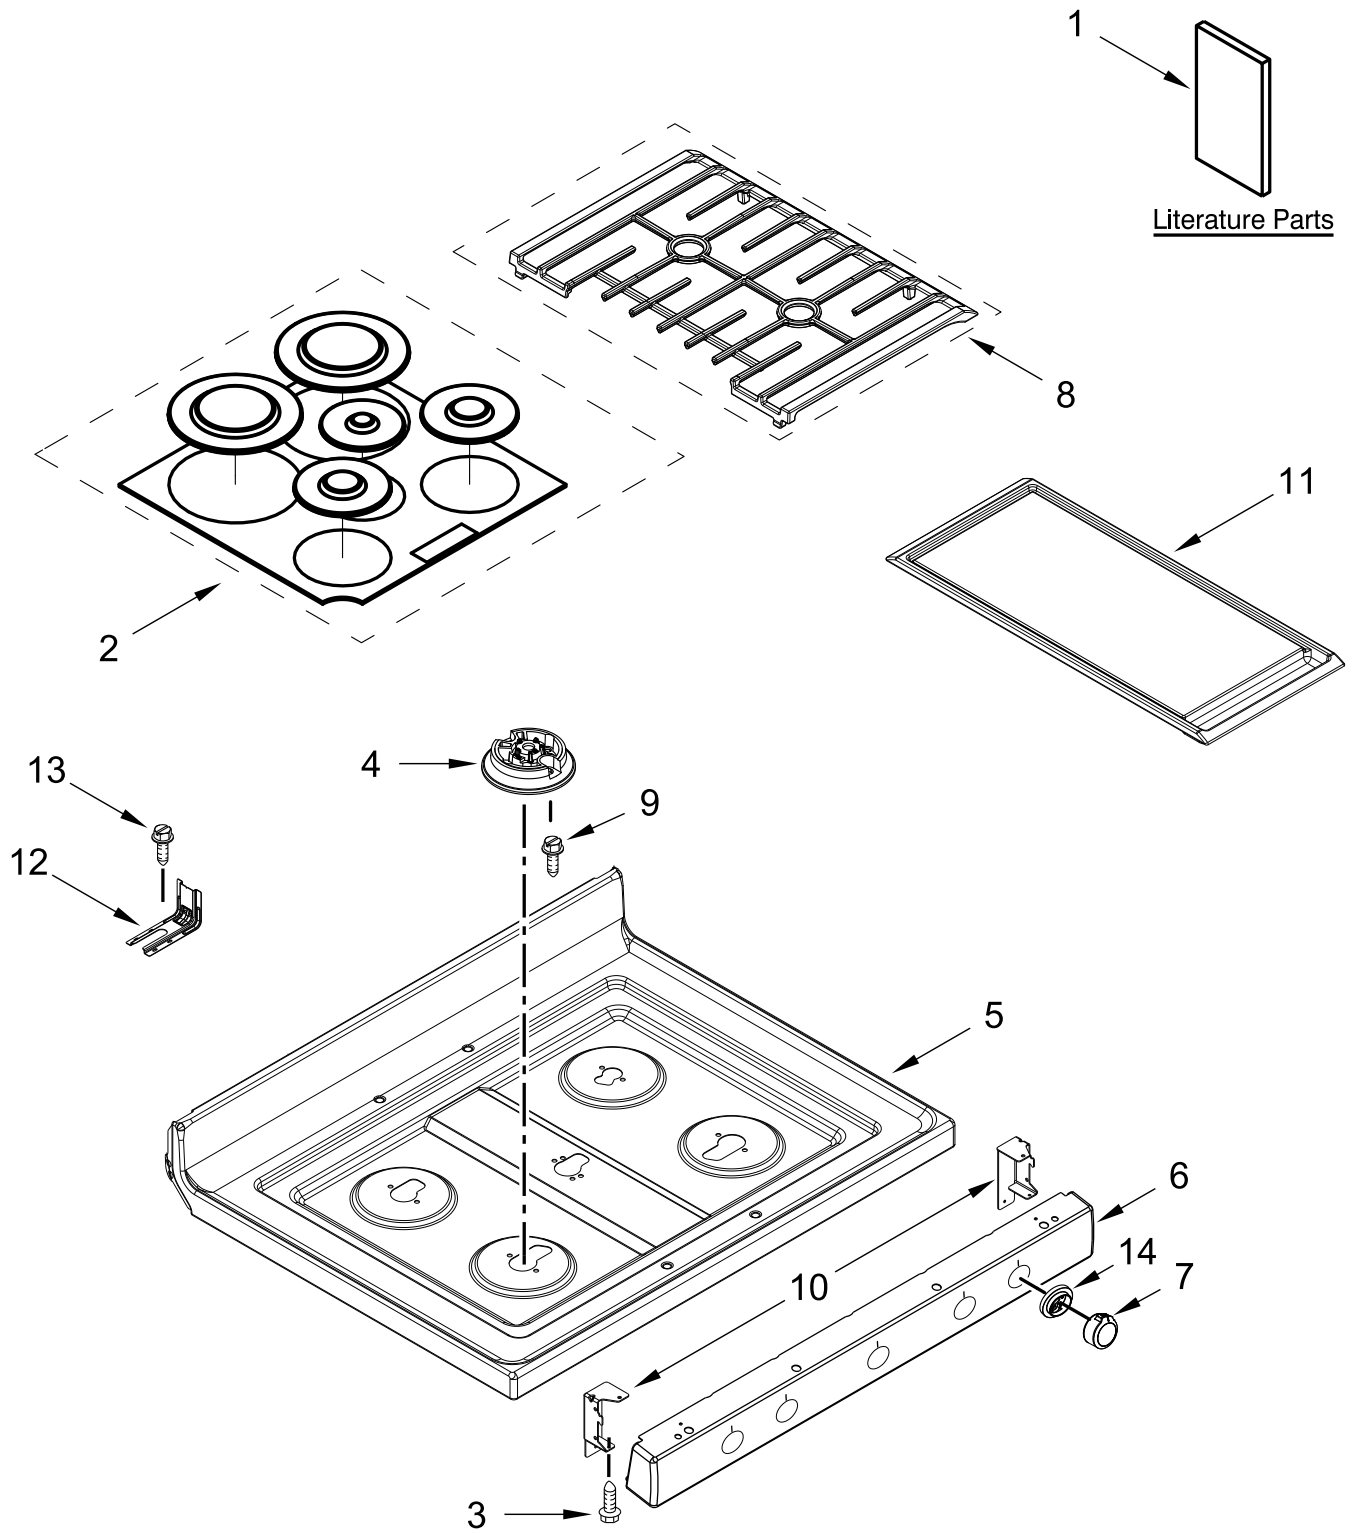

KitchenAid®

GAS RANGE

MODELS:

KFGG500ESS6 (Stainless)

COOKTOP PARTS

COOKTOP PARTS

<u>Illus. No.</u>	<u>Part No.</u>	<u>Description</u>	<u>Illus. No.</u>	<u>Part No.</u>	<u>Description</u>	<u>Illus. No.</u>	<u>Part No.</u>	<u>Description</u>
1		Literature Parts	5		Cooktop	14		Bezel
	W11426598	Owners Manual		W10294800	Stainless		W10785119	Stainless (Kit of 5)
	W11427469	Quick Start Guide	6		Panel, Manifold			FOLLOWING PARTS NOT ILLUSTRATED
	W11565451	Tech Sheet		W10724442	Stainless			
2		Burner Cap Kit	7		Knob		W11461074	Harness, Main
	W10183374	Black		W10786063	Stainless		W10753750	Harness, Bake and Broil
3	W10067840	Screw	8		Grate Kit (Set of 2)			
4	W10515455	Assembly, Burner (17.5K)		W11241654	Black		W10809928	Harness, Cooktop
		(Left Front and Right Front)	9	3400701	Screw		W10334923	Clip, Gas Wiring
	W10515454	Assembly, Burner (9.5K)	10	W10289096	Bracket, Manifold (Left)		313438	Clip, Harness
		(Left Rear and Center)		W10106419	Bracket, Manifold (Right)		3196520	Clip, Wire
	W10515453	Assembly, Burner (6K)	11	W10432544	Griddle		3196896	Clip, Wire
		(Right Rear)	12	W11379945	Bracket, Anti-Tip			
			13	7101P485-60	Screw, Anti-Tip Kit			

CONTROL PANEL PARTS

CONTROL PANEL PARTS

<u>Illus.</u> <u>No.</u>	<u>Part No.</u>	<u>Description</u>	<u>Illus.</u> <u>No.</u>	<u>Part No.</u>	<u>Description</u>	<u>Illus.</u> <u>No.</u>	<u>Part No.</u>	<u>Description</u>
1		Endcap	6	W10192841	Shield, Heat	13	W10797001	Bracket, Ignitor
	W11404310	Black (Left)	7	W11541195	Control (Maxwell)	14	3196169	Screw
	W11404311	Black (Right)	8	W10762981	Bracket, Mounting	15	W10551614	Spreader, Clip-Spring
2	W10516123	Bracket, Console Mounting	9	W10184251	Cover, Back	16	8523412	Bracket, Rear Cooktop
3		Assembly, Console	10	3196178	Screw			
	W10645848	Stainless	11		Assembly, Active Overlay			
4	W10920631	Module, Spark DSI		W10692150	Black			
5	W10198745	Cover, Upper	12	W10475149	Module, Spark			