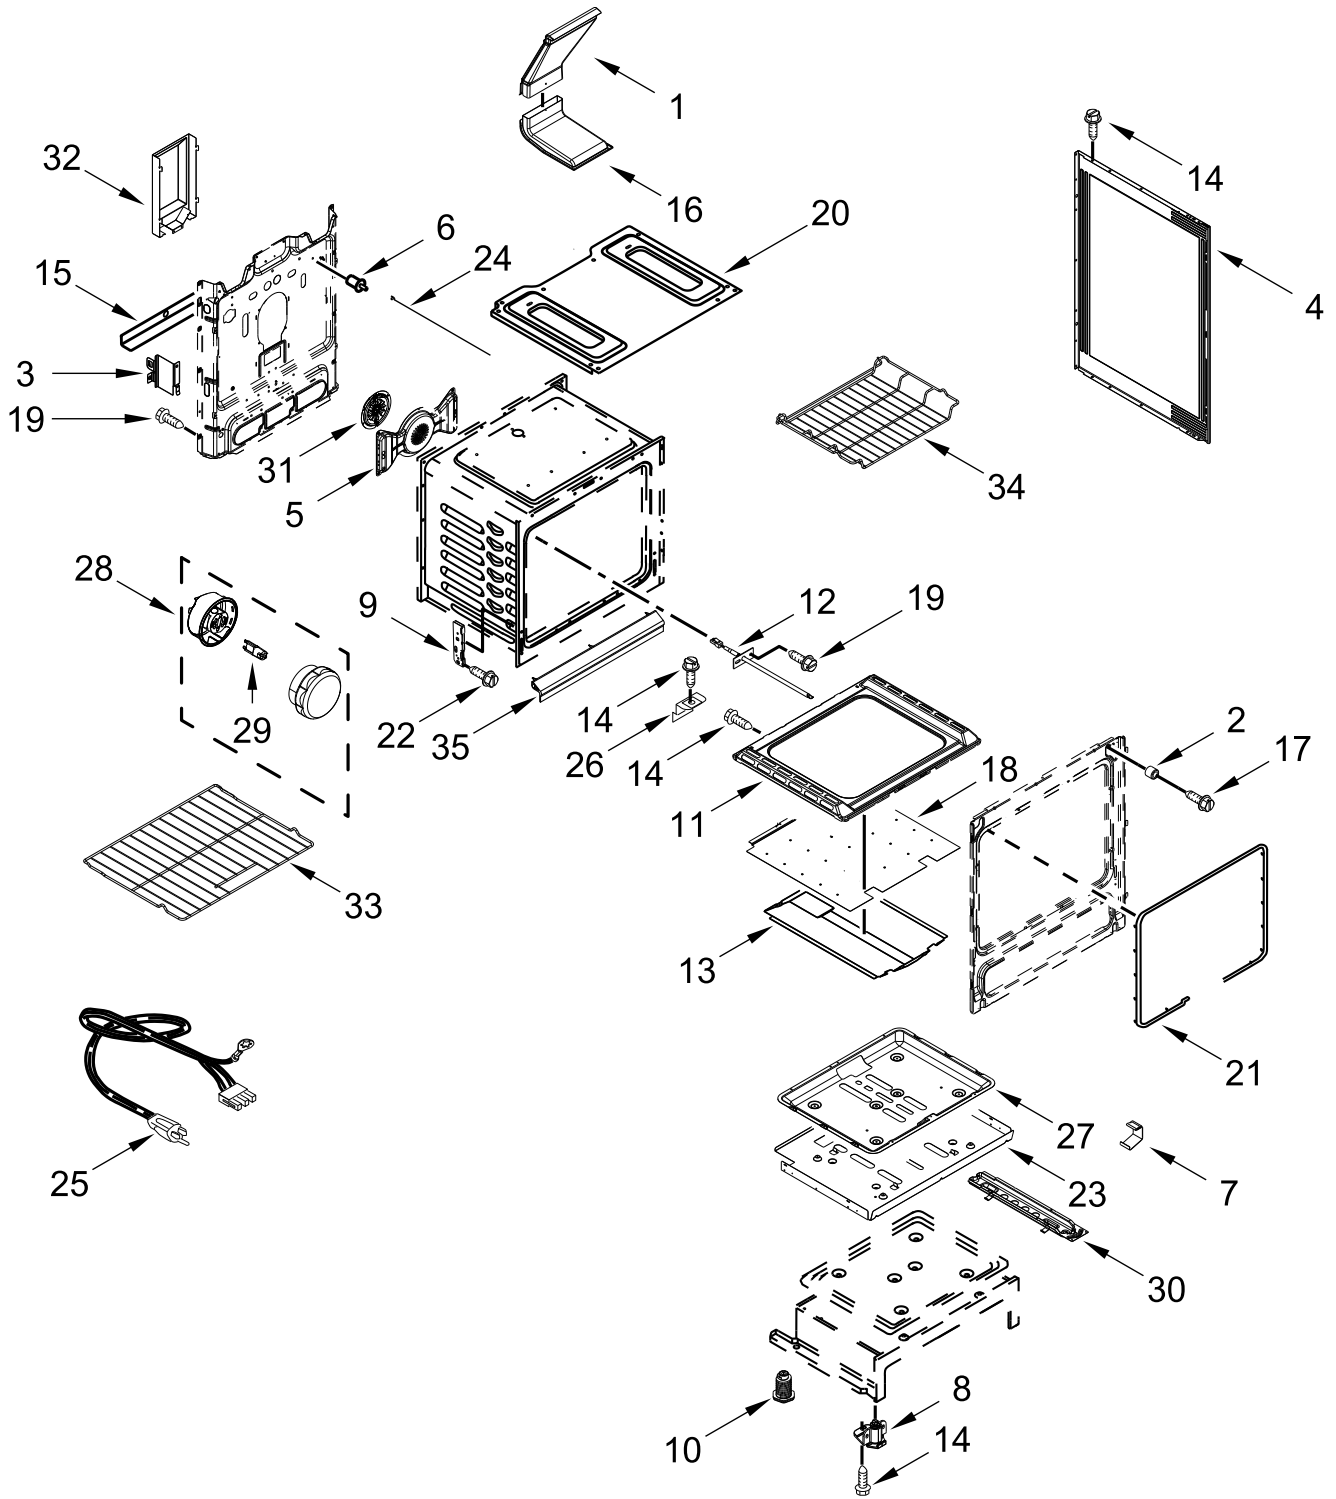

CHASSIS PARTS

CHASSIS PARTS

<u>Illus.</u> <u>No.</u>	<u>Part No.</u>	<u>Description</u>	<u>Illus.</u> <u>No.</u>	<u>Part No.</u>	<u>Description</u>	<u>Illus.</u> <u>No.</u>	<u>Part No.</u>	<u>Description</u>
1	W10314347	Assembly, Flue	17	3196560	Screw	31	W10874067	Motor, Fan (Convection)
2	9758701	Spacer, Door	18	W10323077	Diffuser, Flame	32	W10158780	Cover, Rear Fan
3	W10273002	Bracket, Oven Support	19	3196178	Screw	33	W10531060	Rack, Oven
4		Panel, Side	20	W11379351	Box-Burner, Gas Sealed	34	W10289145	Rack, Oven (Gull-Wing)
	W10162245	Black	21	W11491752	Gasket, Door	35	W10501599	Clip, Front Frame Cover
5	W10346153	Baffle, Full Convection	22	W10031780	Screw			FOLLOWING PARTS NOT ILLUSTRATED
6	W11511828	Switch, Door	23	W10273195	Shield, Heat			
7	W10137382	Clip, Panel	24	W10273192	Rod, Door Switch			
8	W10341186	Front Foot Assembly	25	W10624590	Cord, Power			
9	W10289077	Receiver, Hinge	26	W10035900	Support, Oven Bottom		W10526208	Insulation, Wrap
10	W10058460	Foot, Leveling	27	W11379356	Pan, Bake		W10526209	Insulation, Main Back
11	W10211368	Bottom, Oven	28	W11544377	Light Assembly			
12	W10586204	Sensor	29	W10571723	Bulb, Halogen 40 Watts			
13	3601P356-45	Baffle, Bake Burner	30	W10390008	Base Rail Assembly (Left)			
14	W10362924	Screw						
15	W10435470	Brace, Main Back						
16	W11040249	Assembly, Flue (Upper)		W10390007	Base Rail Assembly (Right)