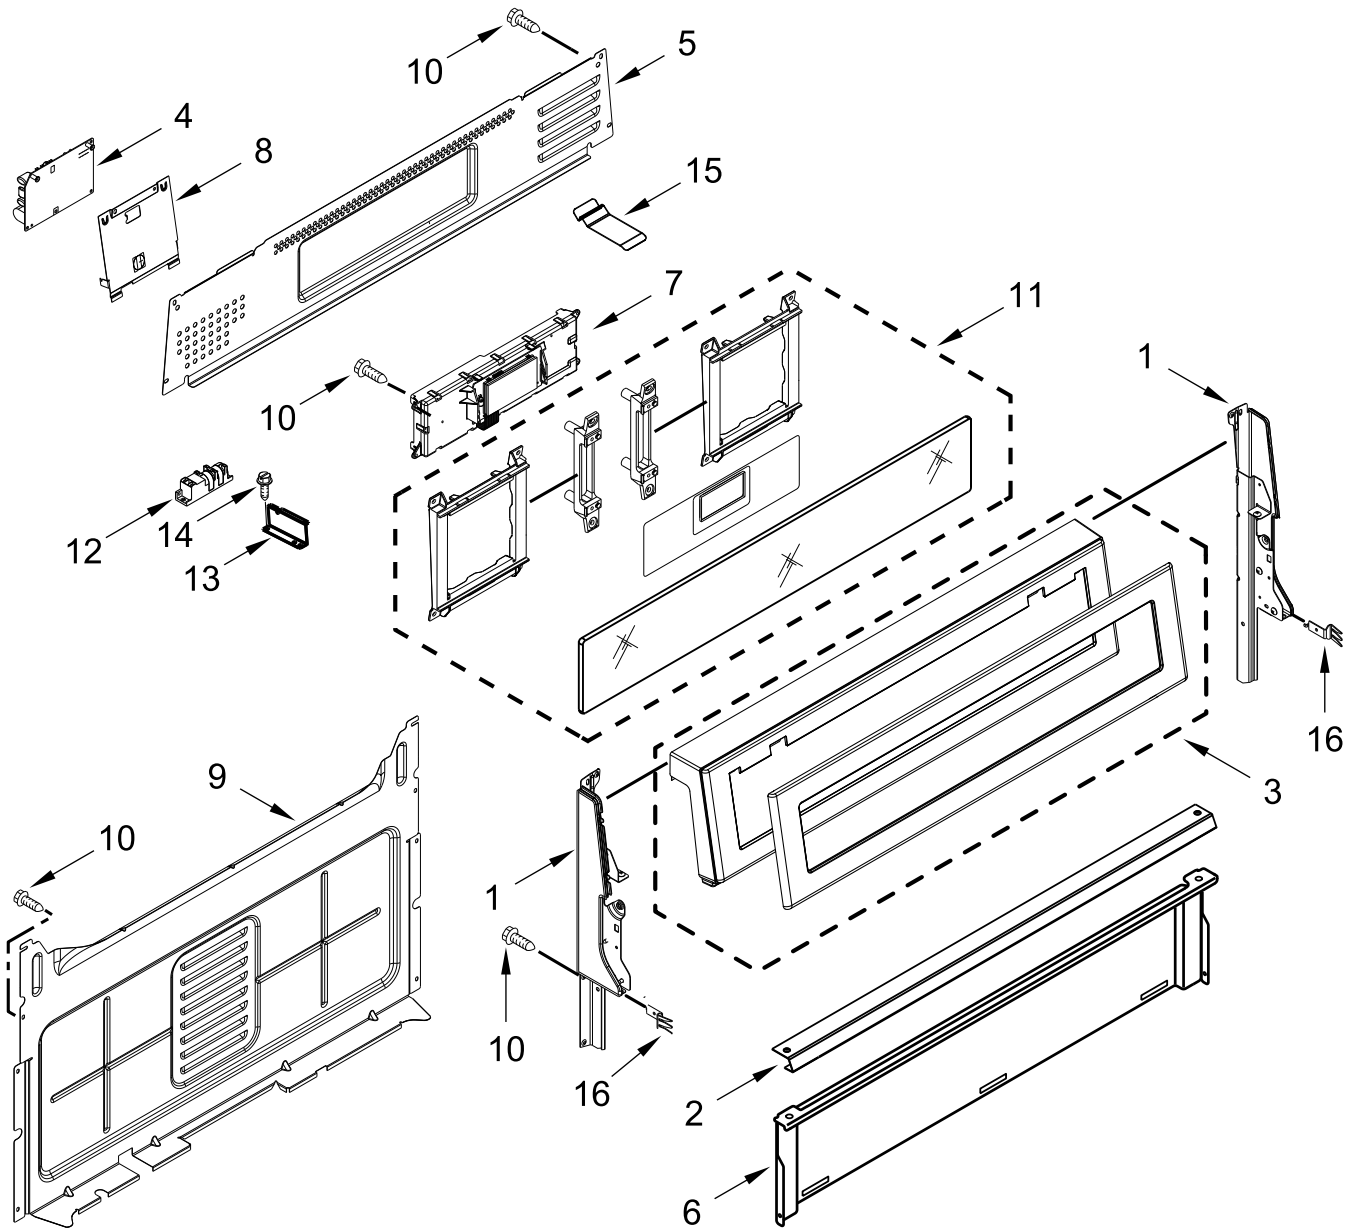

KitchenAid®

GAS RANGE

MODELS:

KFGG500ESS6 (Stainless)

COOKTOP PARTS

COOKTOP PARTS

<u>Illus. No.</u>	<u>Part No.</u>	<u>Description</u>	<u>Illus. No.</u>	<u>Part No.</u>	<u>Description</u>	<u>Illus. No.</u>	<u>Part No.</u>	<u>Description</u>
1		Literature Parts	5		Cooktop	14		Bezel
	W11426598	Owners Manual		W10294800	Stainless		W10785119	Stainless (Kit of 5)
	W11427469	Quick Start Guide	6		Panel, Manifold			FOLLOWING PARTS NOT ILLUSTRATED
	W11565451	Tech Sheet		W10724442	Stainless			
2		Burner Cap Kit	7		Knob		W11461074	Harness, Main
	W10183374	Black		W10786063	Stainless		W10753750	Harness, Bake and Broil
3	W10067840	Screw	8		Grate Kit (Set of 2)			
4	W10515455	Assembly, Burner (17.5K)		W11241654	Black		W10809928	Harness, Cooktop
		(Left Front and Right Front)	9	3400701	Screw		W10334923	Clip, Gas Wiring
	W10515454	Assembly, Burner (9.5K)	10	W10289096	Bracket, Manifold (Left)		313438	Clip, Harness
		(Left Rear and Center)		W10106419	Bracket, Manifold (Right)		3196520	Clip, Wire
	W10515453	Assembly, Burner (6K)	11	W10432544	Griddle		3196896	Clip, Wire
		(Right Rear)	12	W11379945	Bracket, Anti-Tip			
			13	7101P485-60	Screw, Anti-Tip Kit			

CONTROL PANEL PARTS

CONTROL PANEL PARTS

<u>Illus.</u> <u>No.</u>	<u>Part No.</u>	<u>Description</u>	<u>Illus.</u> <u>No.</u>	<u>Part No.</u>	<u>Description</u>	<u>Illus.</u> <u>No.</u>	<u>Part No.</u>	<u>Description</u>
1		Endcap	6	W10192841	Shield, Heat	13	W10797001	Bracket, Ignitor
	W11404310	Black (Left)	7	W11541195	Control (Maxwell)	14	3196169	Screw
	W11404311	Black (Right)	8	W10762981	Bracket, Mounting	15	W10551614	Spreader, Clip-Spring
2	W10516123	Bracket, Console Mounting	9	W10184251	Cover, Back	16	8523412	Bracket, Rear Cooktop
3		Assembly, Console	10	3196178	Screw			
	W10645848	Stainless	11		Assembly, Active Overlay			
4	W10920631	Module, Spark DSI		W10692150	Black			
5	W10198745	Cover, Upper	12	W10475149	Module, Spark			