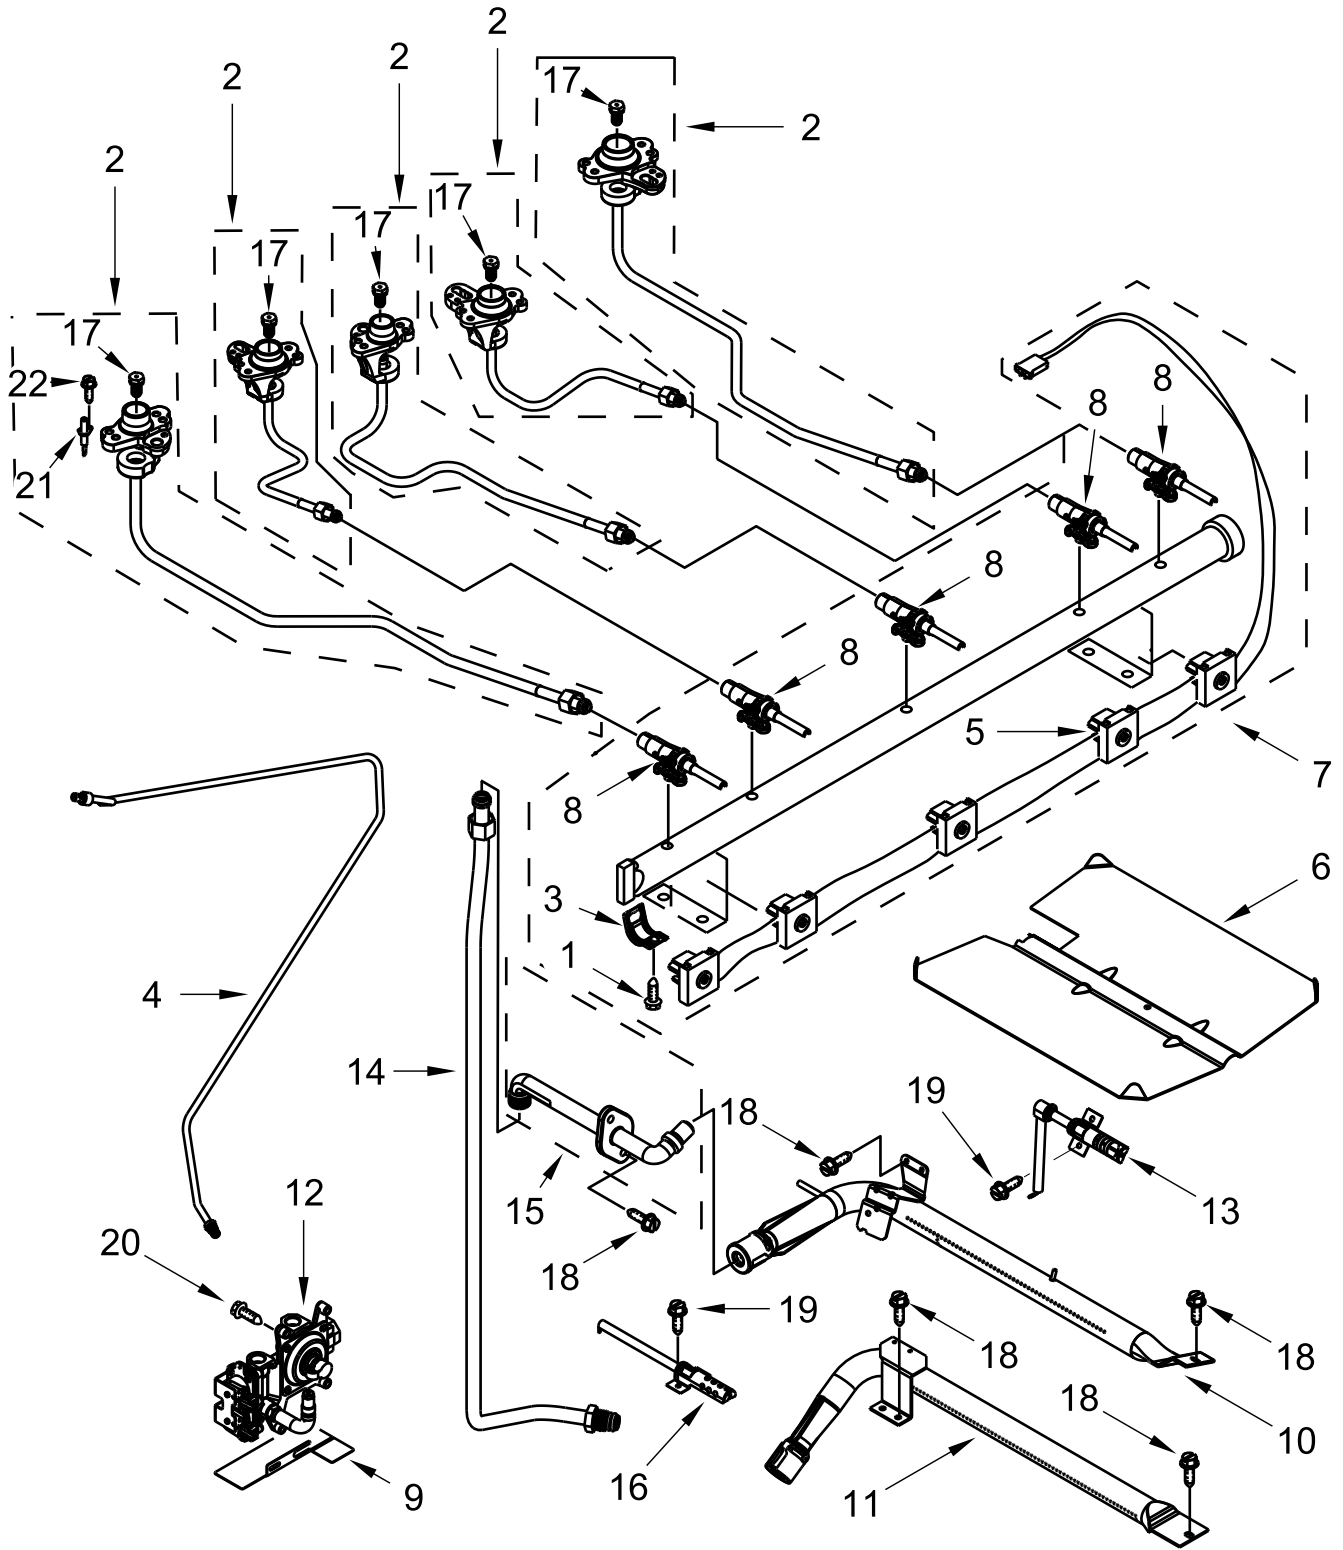

CHASSIS PARTS

<u>Illus.</u> <u>No.</u>	<u>Part No.</u>	<u>Description</u>	<u>Illus.</u> <u>No.</u>	<u>Part No.</u>	<u>Description</u>	<u>Illus.</u> <u>No.</u>	<u>Part No.</u>	<u>Description</u>
1	W10314347	Assembly, Flue	17	3196560	Screw	31	W10874067	Motor, Fan (Convection)
2	9758701	Spacer, Door	18	W10323077	Diffuser, Flame	32	W10158780	Cover, Rear Fan
3	W10273002	Bracket, Oven Support	19	3196178	Screw	33	W10531060	Rack, Oven
4		Panel, Side	20	W11379351	Box-Burner, Gas Sealed	34	W10289145	Rack, Oven (Gull-Wing)
	W10162245	Black	21	W11491752	Gasket, Door	35	W10501599	Clip, Front Frame Cover
5	W10346153	Baffle, Full Convection	22	W10031780	Screw			FOLLOWING PARTS NOT ILLUSTRATED
6	W11511828	Switch, Door	23	W10273195	Shield, Heat			
7	W10137382	Clip, Panel	24	W10273192	Rod, Door Switch			
8	W10341186	Front Foot Assembly	25	W10624590	Cord, Power			
9	W10289077	Receiver, Hinge	26	W10035900	Support, Oven Bottom		W10526208	Insulation, Wrap
10	W10058460	Foot, Leveling	27	W11379356	Pan, Bake		W10526209	Insulation, Main Back
11	W10211368	Bottom, Oven	28	W11544377	Light Assembly			
12	W10586204	Sensor	29	W10571723	Bulb, Halogen 40 Watts			
13	3601P356-45	Baffle, Bake Burner	30	W10390008	Base Rail Assembly (Left)			
14	W10362924	Screw						
15	W10435470	Brace, Main Back						
16	W11040249	Assembly, Flue (Upper)		W10390007	Base Rail Assembly (Right)			

MANIFOLD PARTS