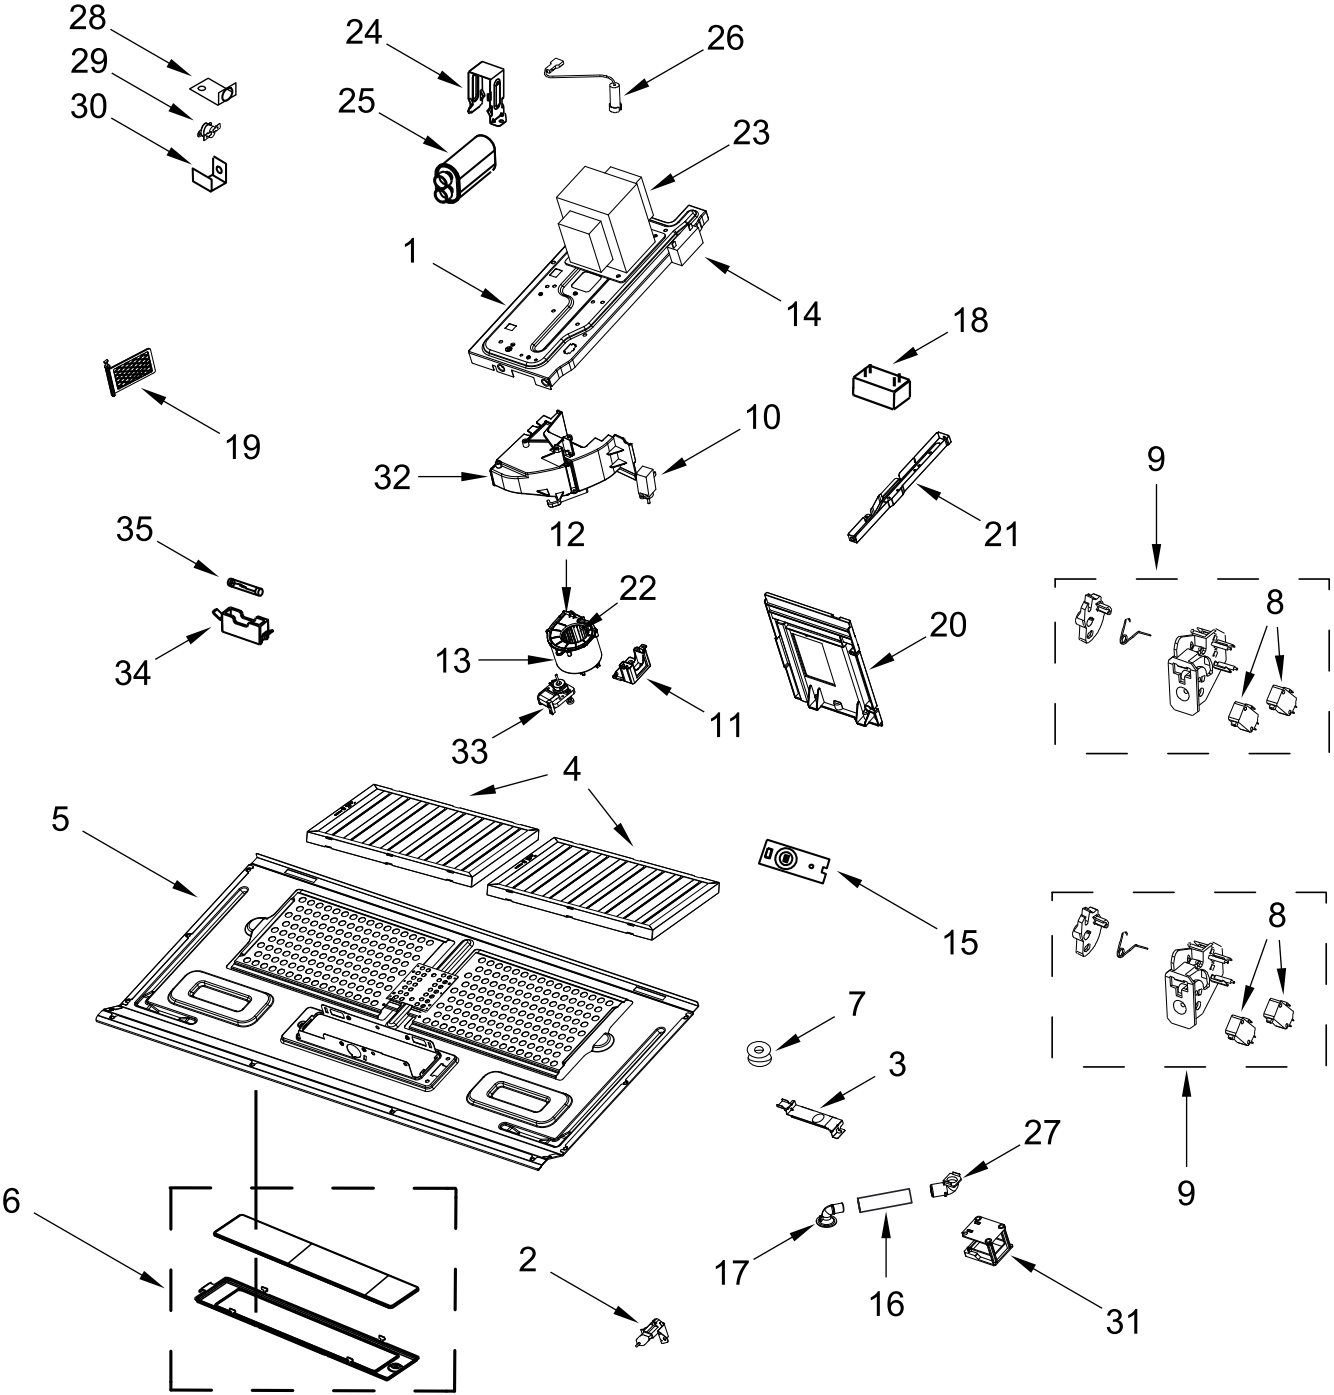

INTERIOR AND VENTILATION PARTS

INTERIOR AND VENTILATION PARTS

<u>Illus.</u> <u>No.</u>	<u>Part No.</u>	<u>Description</u>	<u>Illus.</u> <u>No.</u>	<u>Part No.</u>	<u>Description</u>	<u>Illus.</u> <u>No.</u>	<u>Part No.</u>	<u>Description</u>
1	W10908578	Chassis	12	W10533502	Cover, Cooling Fan	25	W10561774	Capacitor, High Voltage
2	W11409090	Lamp, Halogen	13	W10533501	Housing, Cooling Fan	26	W11222648	Diode, High Voltage
3	W10525853	Bracket, Smart Pop	14	W11405831	Capacitor, Motor	27	W10510233	Terminal, PCBA Smart Pop
4	W10535933	Filter, Grease	15	W10536989	Thermistor, PCBA	28	W10259248	Cover, Thermostat
5	W10607242	Plate, Bottom	16	W10510235	Tube, Smart Pop Sound	29	W11268275	Thermostat, Convection
6	W10240330	Assembly, Lamp Glass and Holder	17	W10510234	Terminal, Smart Pop	30	W11643070	Clip, Temp Sensor
7	W10510237	Spacer, Smart Pop	18	W11259891	Resistor, Cement	31	W11381433	PCBA, Smart Pop
8		Switches, Interlock (Not Serviced, Order Interlock Assemblies)	19	W10533486	Valve, Door	32	W10631701	Air Guide, Magnetron
9	W11187757	Assembly, Interlock (Includes Switches)	20	W10533107	Deflector, Air	33	W11169357	Motor, Cooling Fan
10	W10458325	Actuator	21	W10540718	Bracket, Cavity	34	W10245194	Holder, Fuse
11	W10533480	Holder, NTC	22	W10533503	Wheel, Cooling Fan	35	W10138793	Fuse
			23	W11249660	Transformer, High Voltage			
			24	W11643065	Bracket, Capacitor