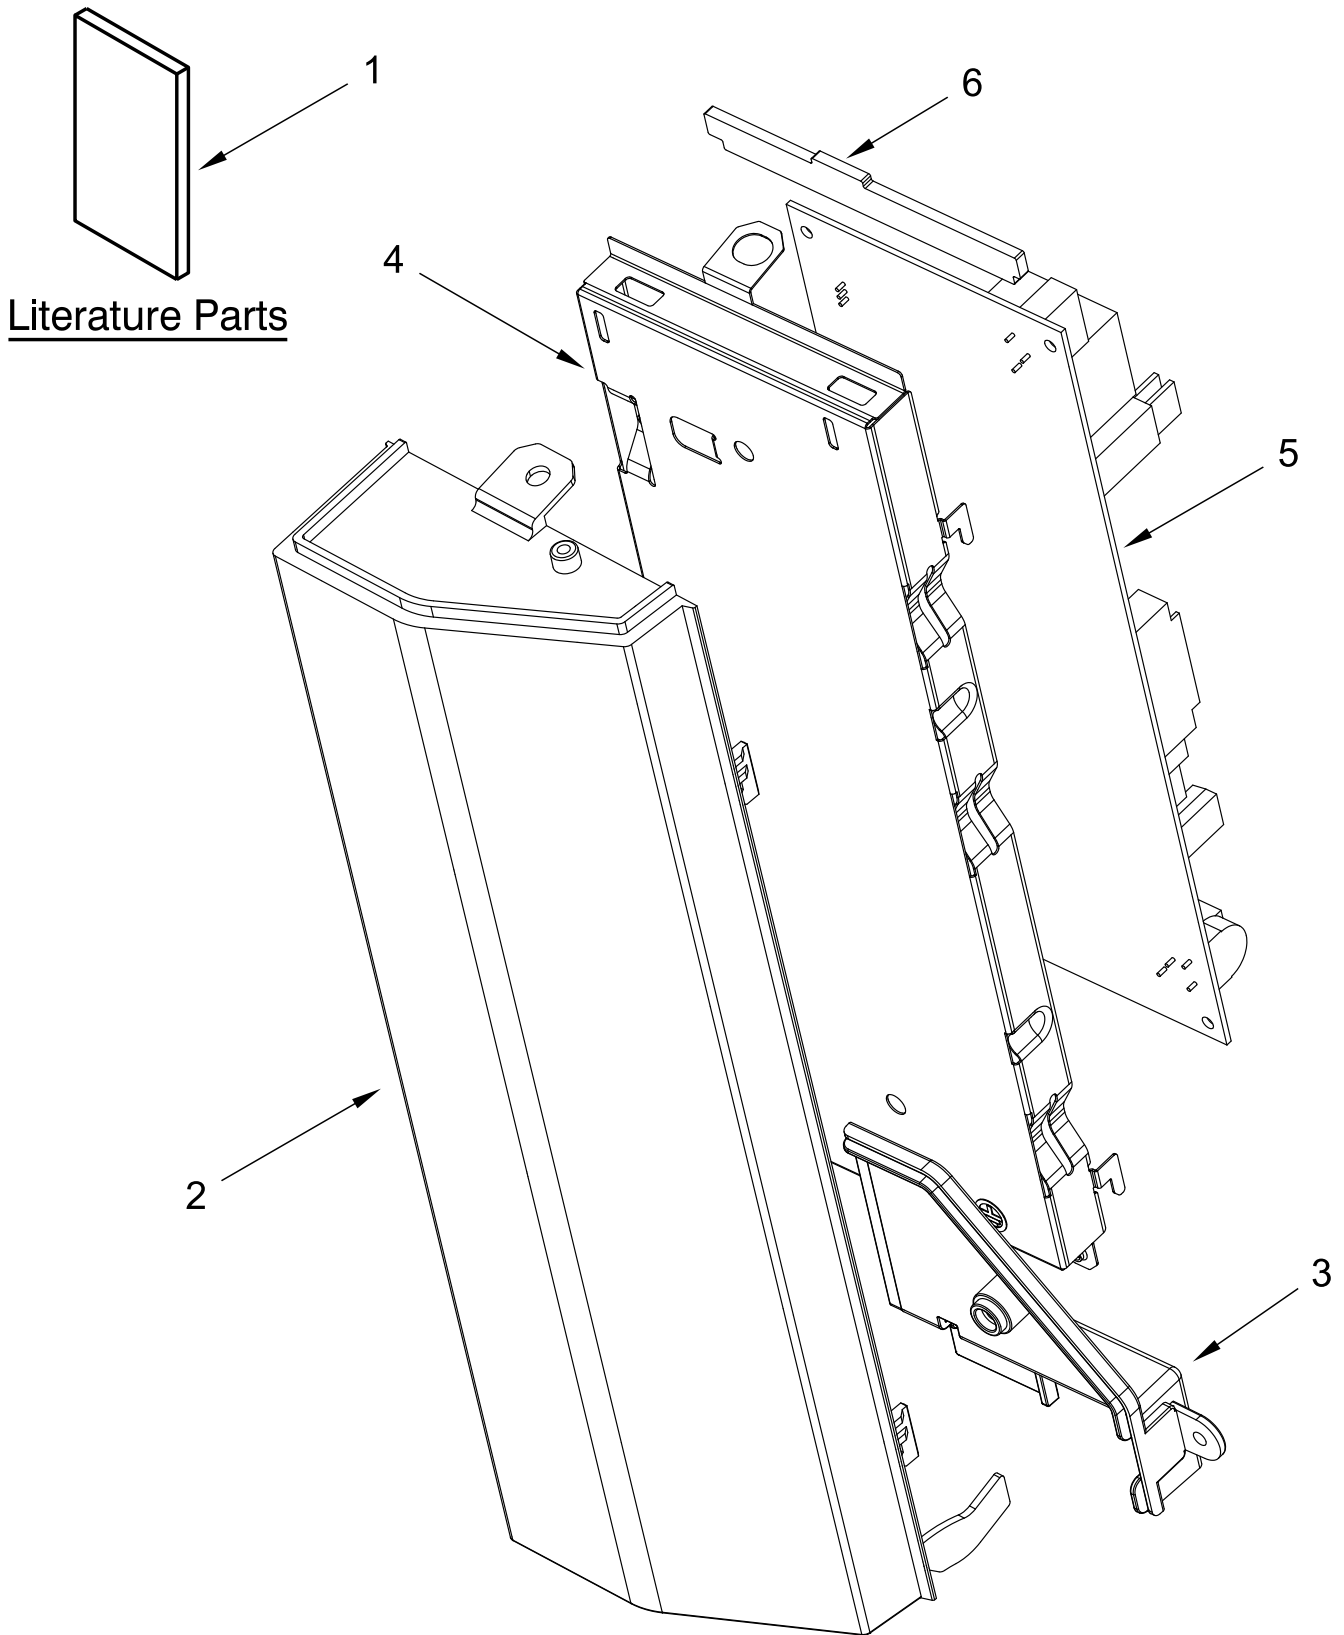

CONTROL PANEL PARTS

Literature Parts