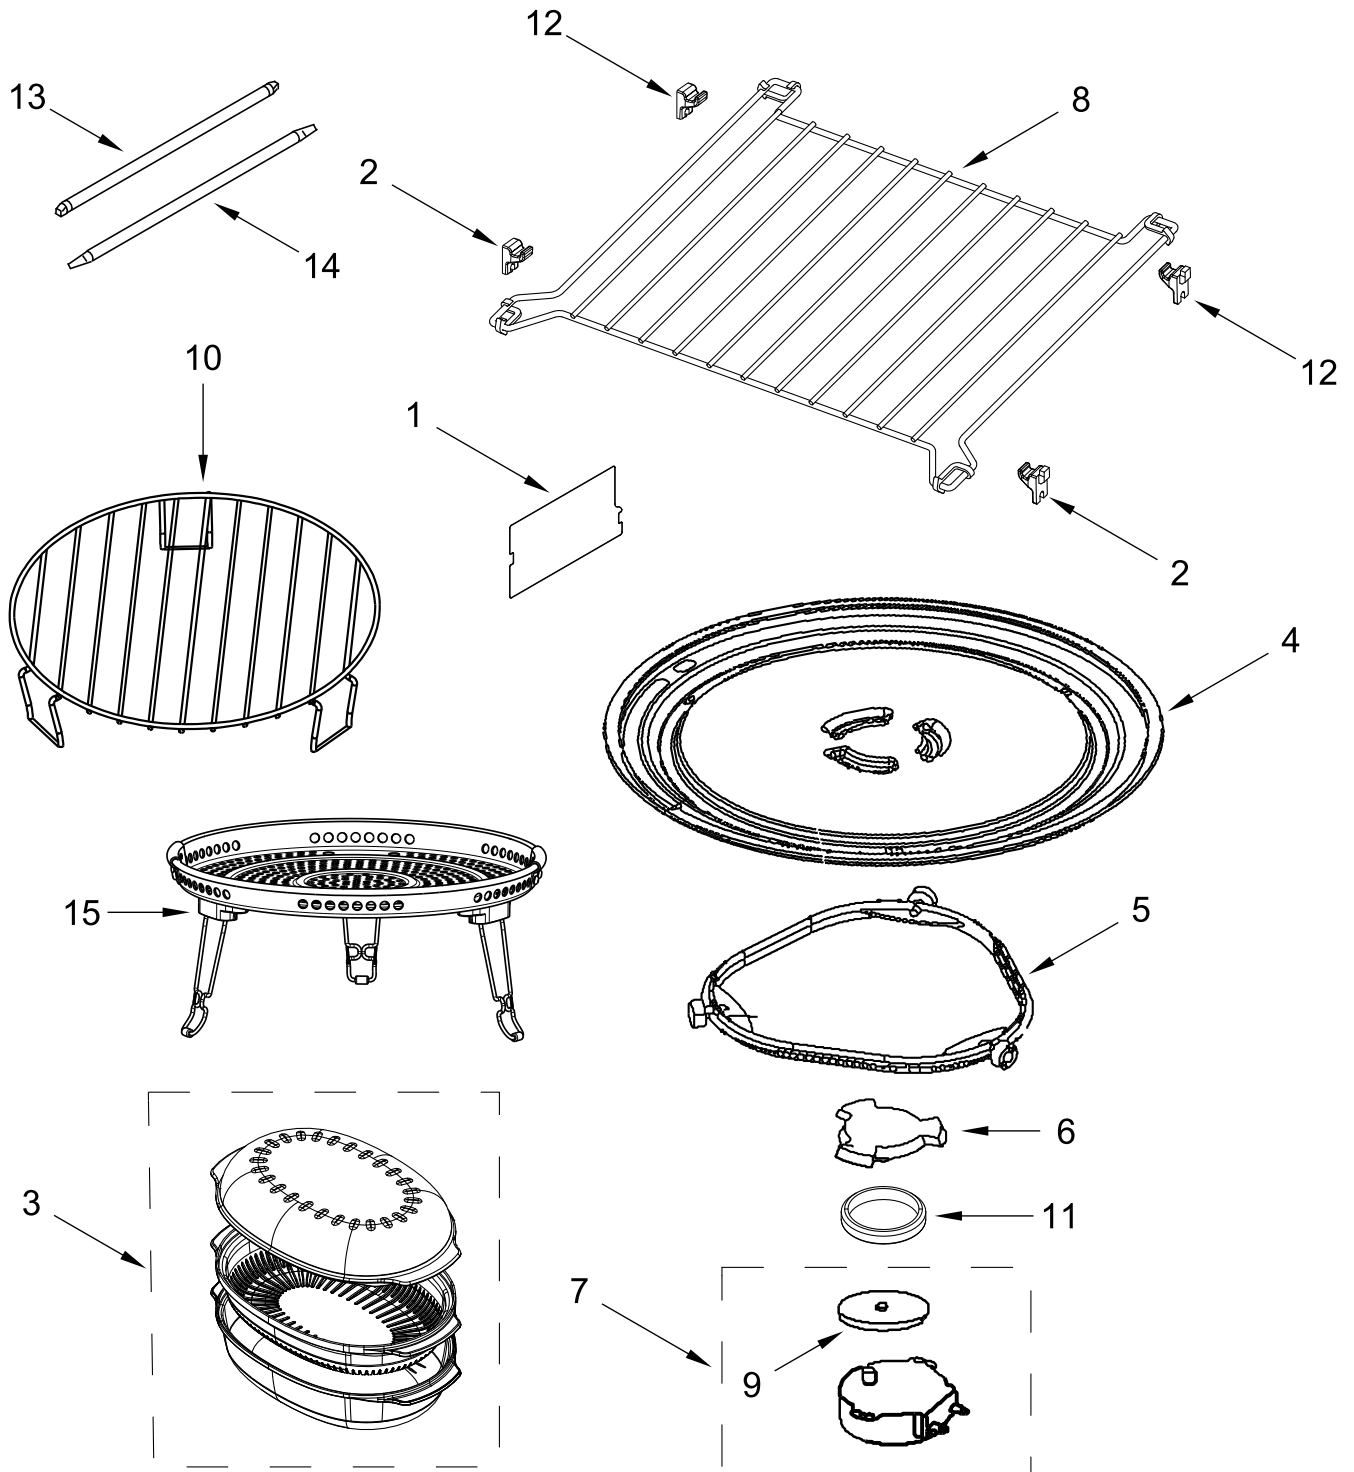

TURNTABLE PARTS

TURNTABLE PARTS

<u>Illus.</u> <u>No.</u>	<u>Part No.</u>	<u>Description</u>	<u>Illus.</u> <u>No.</u>	<u>Part No.</u>	<u>Description</u>	<u>Illus.</u> <u>No.</u>	<u>Part No.</u>	<u>Description</u>
1	W11361167	Cover, Waveguide	7	W10466420	Motor, Turntable	13	8184837	Element, Grill Halogen
2	W10740485	Hook, Microwave (Left Front And Right Front)	8	W10637931	Rack, Microwave	14	W10510203	Heater, Quartz Grill
			9	8184109	Seal, Waterproof	15	W11613390	Basket, Air Fry
3	W10857799	Steamer	10	W10440082	Rack, Convection			
4	W11358813	Turntable	11	W10568148	Seal, Turntable Block			
5	W10679313	Ring, Turntable	12	W10573936	Hook, Microwave (Left Rear & Right Rear)			
6	W10337248	Driver, Turntable