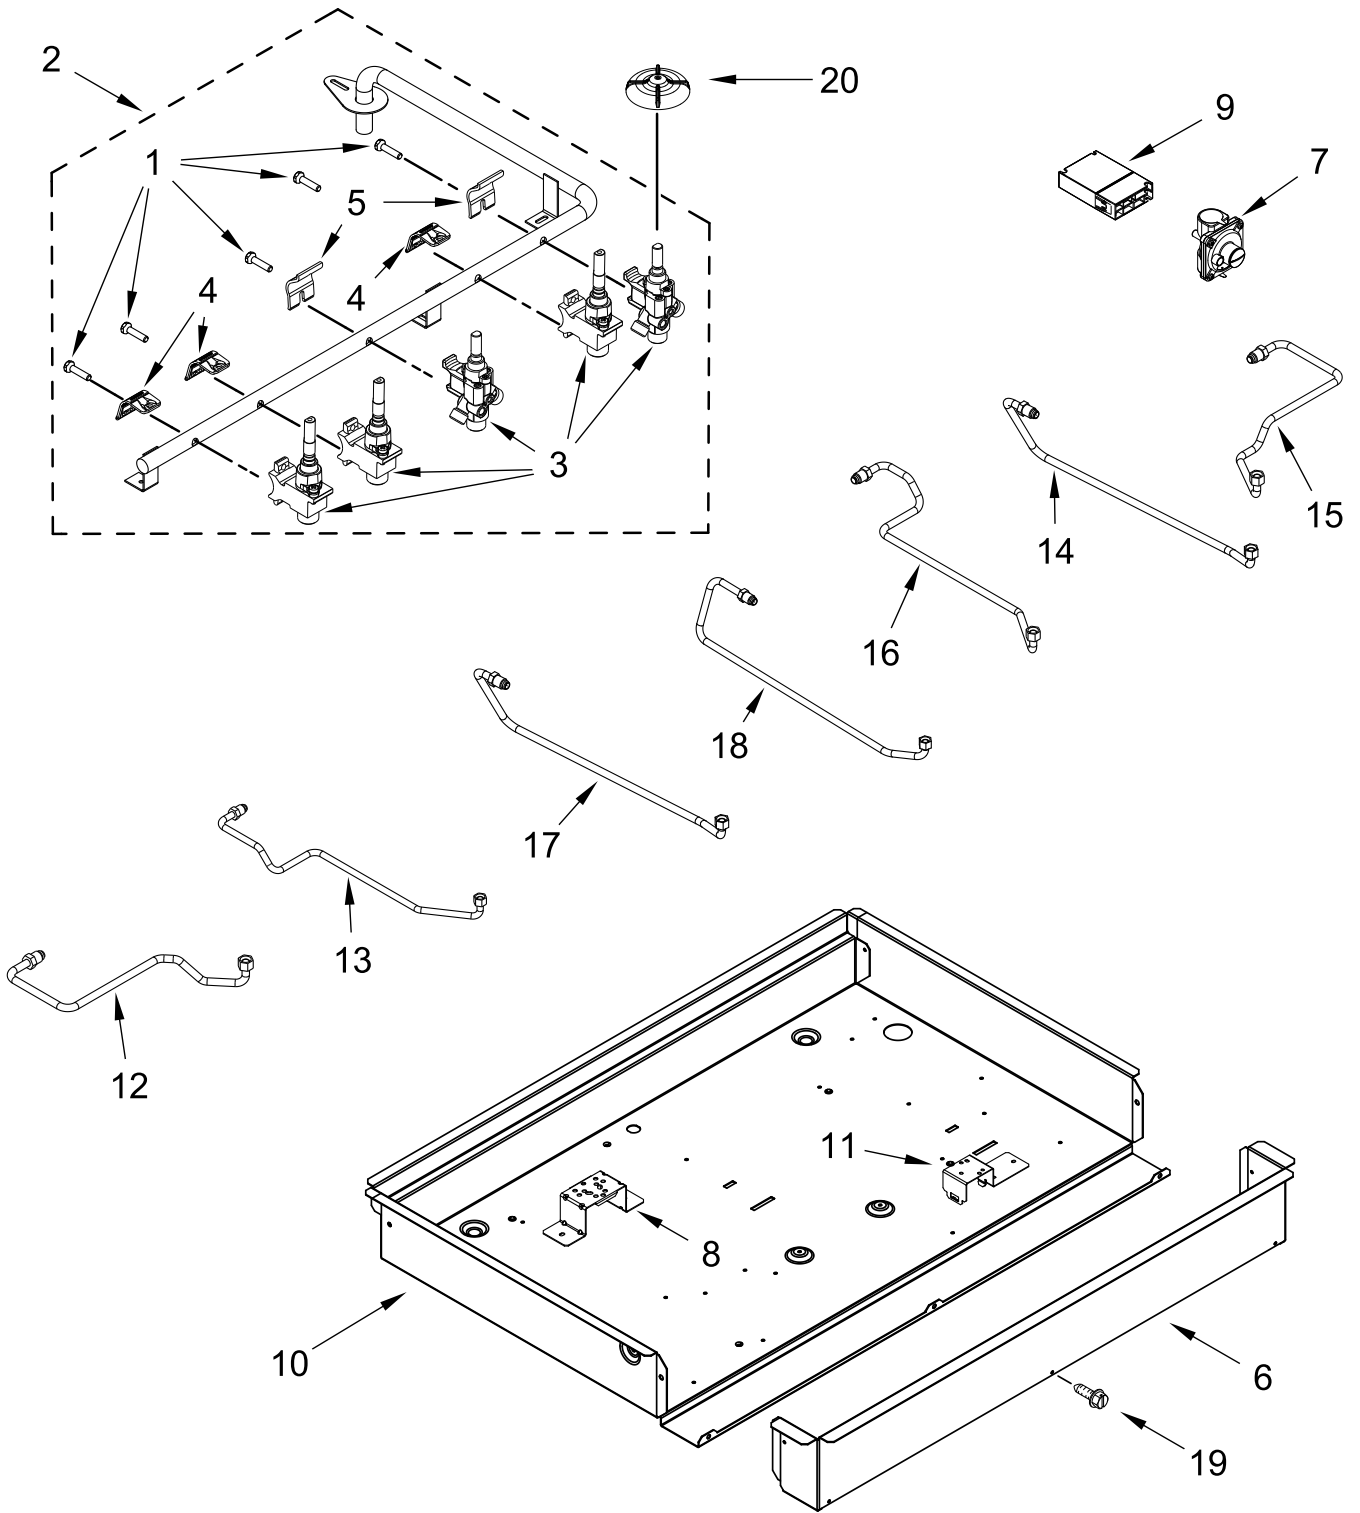

BURNER BOX, GAS VALVES AND SWITCH PARTS

BURNER BOX, GAS VALVES AND SWITCH PARTS

<u>Illus. No.</u>	<u>Part No.</u>	<u>Description</u>	<u>Illus. No.</u>	<u>Part No.</u>	<u>Description</u>	<u>Illus. No.</u>	<u>Part No.</u>	<u>Description</u>
1	W10743274	Screw	8	W10594429	Bracket, Orifice Holder	16	W10545798	Tubing, Gas Burner
2	W10682074	Assembly, Manifold	9	W10475150	Module, Spark			(Right Rear)
3	W10717630	Valve, Single (Left Front)	10	W10710916	Box, Burner	17	W10545801	Tubing, Gas Burner
	W10717631	Valve, Single (Left Rear)	11	W10545802	Bracket, Dual Burner			(Center, Main)
	W10717628	Valve, Single (Right Rear)	12	W10545796	Tubing, Gas Burner (Left Front)	18	W10545800	Tubing, Gas Burner (Center, Simmer)
	W10717629	Valve, Dual (Right Front and Center)	13	W10545797	Tubing, Gas Burner (Left Rear)	19	3196537	Screw
4	8287055	Bracket, Single Valve	14	W10545843	Tubing, Gas Burner (Right Front, Main)	20	W11507167	Seal, Switch Shaft
5	8287056	Bracket, Dual Valve	15	W10545844	Tubing, Gas Burner (Right Front, Simmer)			ACCESSORIES NOT INCLUDED OR ILLUSTRATED
6	W10705474	Panel, Front					W11042467	Spray, Stainless Steel Cleaning
7	W10449143	Regulator, Pressure