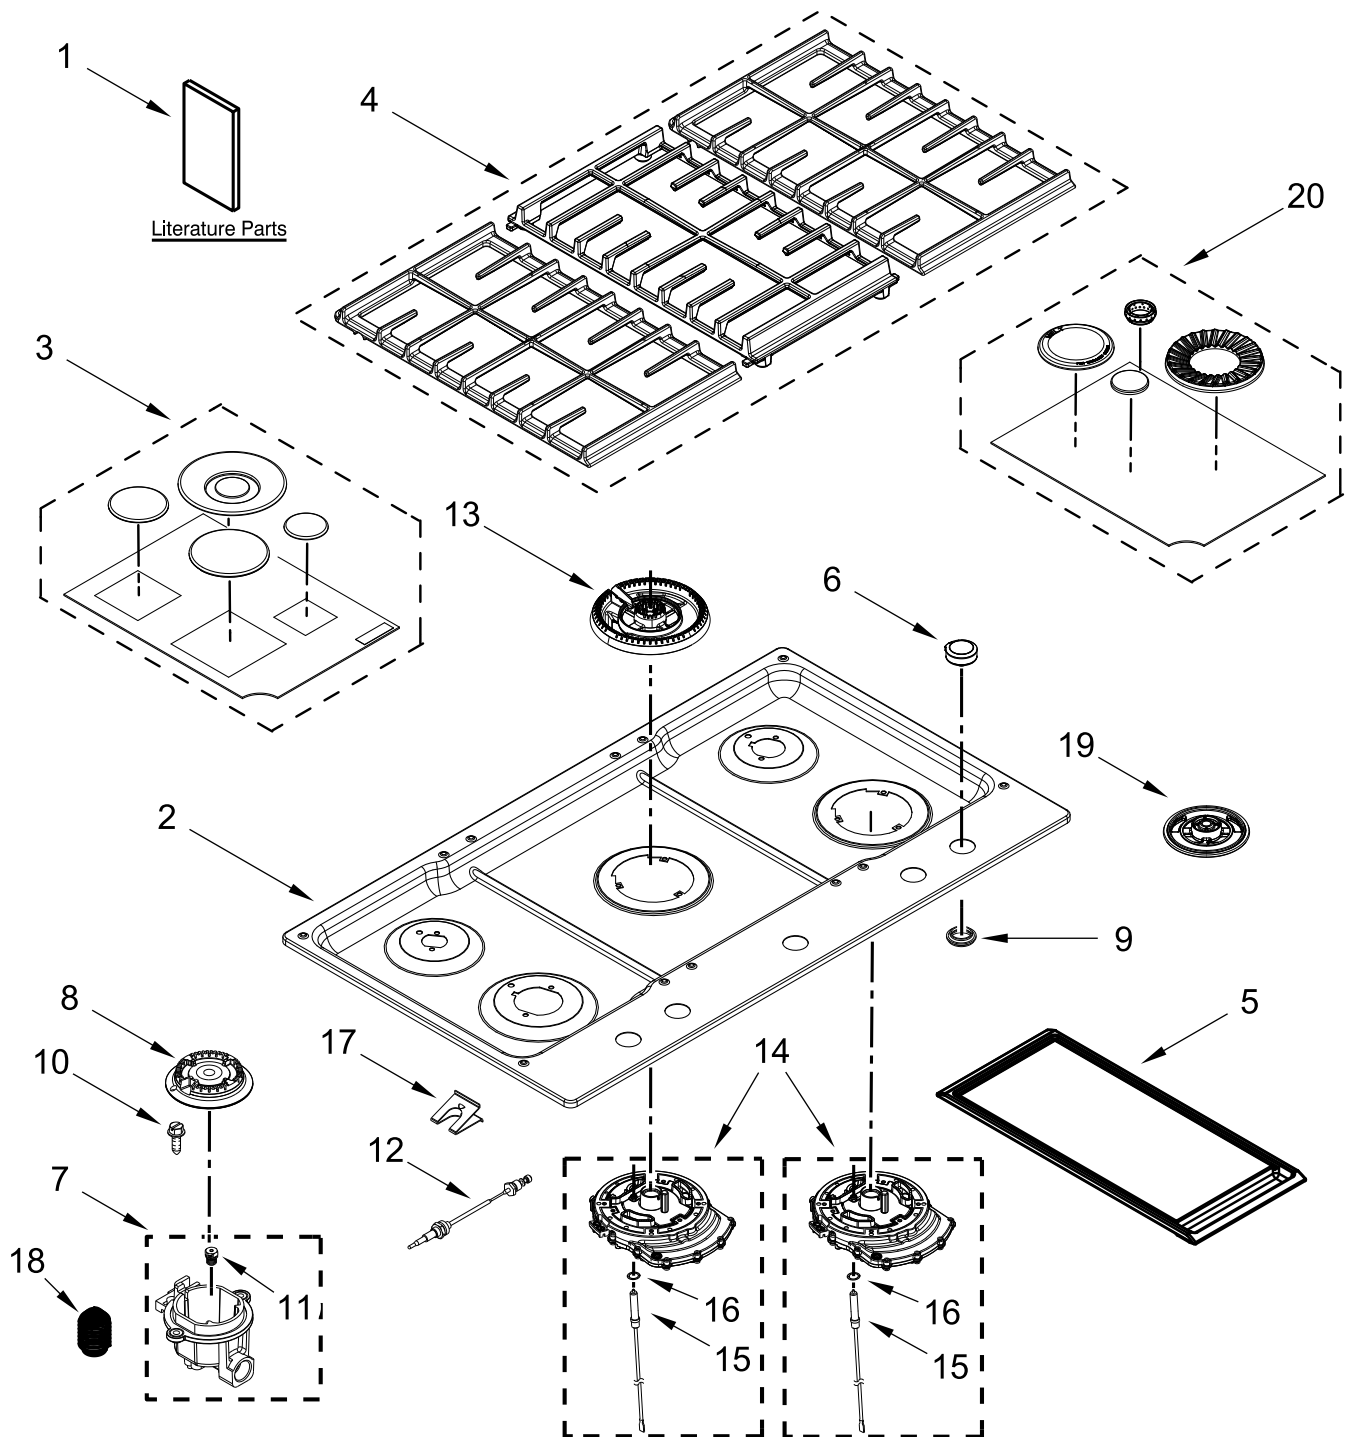

KitchenAid®

GAS COOKTOP

MODELS:

KCGS950ESS05 (Stainless)

COOKTOP, BURNER AND GRATE PARTS

COOKTOP, BURNER AND GRATE PARTS

<u>Illus. No.</u>	<u>Part No.</u>	<u>Description</u>	<u>Illus. No.</u>	<u>Part No.</u>	<u>Description</u>	<u>Illus. No.</u>	<u>Part No.</u>	<u>Description</u>
1		Literature Parts	10	8286921	Screw, Burner Rail (M4)	18	W10554297	Spring, Torch Burner
	W11468901	Owner's Manual				19	W10631209	Support, Flame Spreader
	W11466943	Quick Start Guide	11	W10674732	Orifice (10K) (Left Front)			
	W10672375	Instructions, Undercounter Install		W10151353	Orifice (Left Rear)	20		Kit, Burner Cap
	W11591536	Tech Sheet		W10674728	Orifice (Right Rear)		W10635601	Black (Includes Melt Cap)
2	W10722086	Cooktop						FOLLOWING PARTS NOT ILLUSTRATED
3		Kit, Burner Cap	12	W10628302	Wiring, Electrode (Left Front)		W10577591	Harness, Main
	W10617346	Black		W11439332	Wiring, Electrode (Left Rear)		W10619016	Harness, Switch
4		Grate Kit (Includes 3 Grates)		W10628303	Wiring, Electrode (Right Rear)		3400015	Screw, Grounding
	W11108276	Black					W10392003	Cord, Power
5	W10662080	Griddle					W10132200	Relief, Strain
6		Knobs, Cooktop					7208P024-60	Seal, Manifold Pipe Inlet
	W10545849	Stainless	13	W10808715	Spreader, Burner		W10676662	Kit, LP Conversion
7	W10674920	Holder, Orifice (10K) (Left Front)	14	W10617373	Assembly, Burner Base (10K) (Right Front)		3801F935-51	Bracket, Tie Down
	W10674918	Holder, Orifice (6K) (Left Rear)		W10625853	Assembly, Burner Base (17K) (Center)		7101P062-60	Screw (For Tie Down Bracket)
	W10674919	Holder, Orifice (7K) (Right Rear)	15	W10657995	Electrode, Burner (Right Front)		W10617404	Insulation, Cooktop
8	8286815	Head, Burner (Left Front)		W10657994	Electrode, Burner (Center)			
	8286813	Head, Burner (Left Rear)	16	W10416057	O-Ring			
	8286814	Head, Burner (Right Rear)	17	8286863	Spring, Electrode			
9	W10593530	Bezel, Knob						