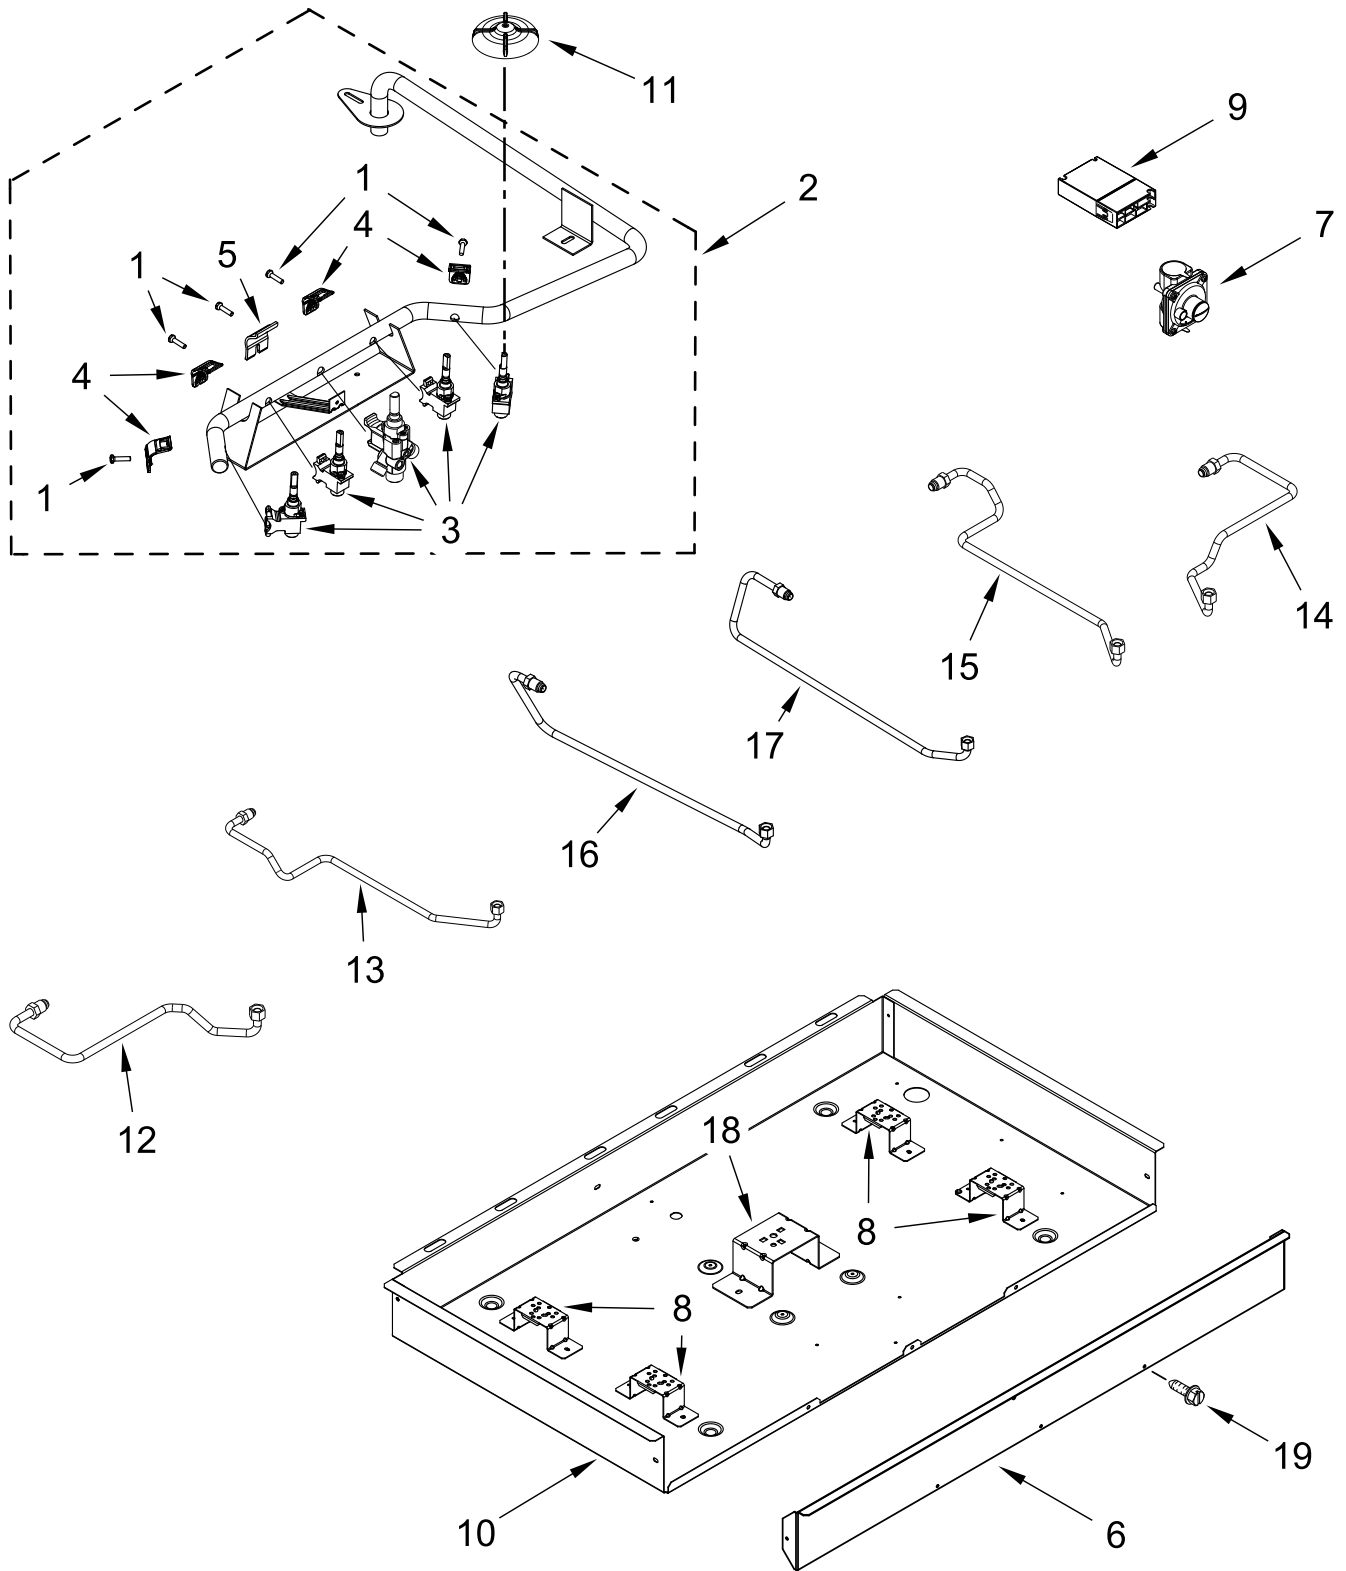

BURNER BOX, GAS VALVES AND SWITCH PARTS

BURNER BOX, GAS VALVES AND SWITCH PARTS

<u>Illus. No.</u>	<u>Part No.</u>	<u>Description</u>	<u>Illus. No.</u>	<u>Part No.</u>	<u>Description</u>	<u>Illus. No.</u>	<u>Part No.</u>	<u>Description</u>
1	W10743274	Screw	12	W10566305	Tubing, Gas Burner (Left Front)	19	3196537	Screw
2	W10594397	Assembly, Pipe Manifold	13	W10566306	Tubing, Gas Burner (Left Rear)			FOLLOWING PARTS NOT ILLUSTRATED
3	W10594392	Valve, Single (Left Front)	14	W10566308	Tubing, Gas Burner (Right Front)	W10889263		Harness, Main (Switch)
	W10594391	Valve, Single (Left Rear)	15	W10566307	Tubing, Gas Burner (Right Rear)	W10878749		Harness, Spark Module
	W10594393	Valve, Single (Right Front)	16	W10566296	Tubing, Gas Burner (Center, Main)	3400015		Screw, Grounding
	W10597156	Valve, Single (Right Rear)	17	W10566297	Tubing, Gas Burner (Center, Simmer)	3801F935-51		Bracket, Tie Down
	W10594389	Valve, Dual (Center)	18	W10594430	Bracket, Orifice Holder	7101P062-60		Screw (Used For Tie Down Bracket)
4	8287055	Bracket, Single Valve				W10392003		Cord, Power
5	8287056	Bracket, Dual Valve				W10132200		Relief, Strain
6	W10614951	Panel, Front				9760045		Seal, Foam
7	W10449143	Regulator, Pressure				8270P188-60		Tape, Foam
8	W10594429	Bracket, Orifice Holder				313438		Clip, Harness
9	W10475149	Module, Spark				W10676661		Kit, LP Conversion
10	W10728414	Box, Burner						ACCESSORIES NOT INCLUDED OR ILLUSTRATED
11	W11507167	Seal, Switch Shaft				W11042467		Spray, Stainless Steel Cleaning