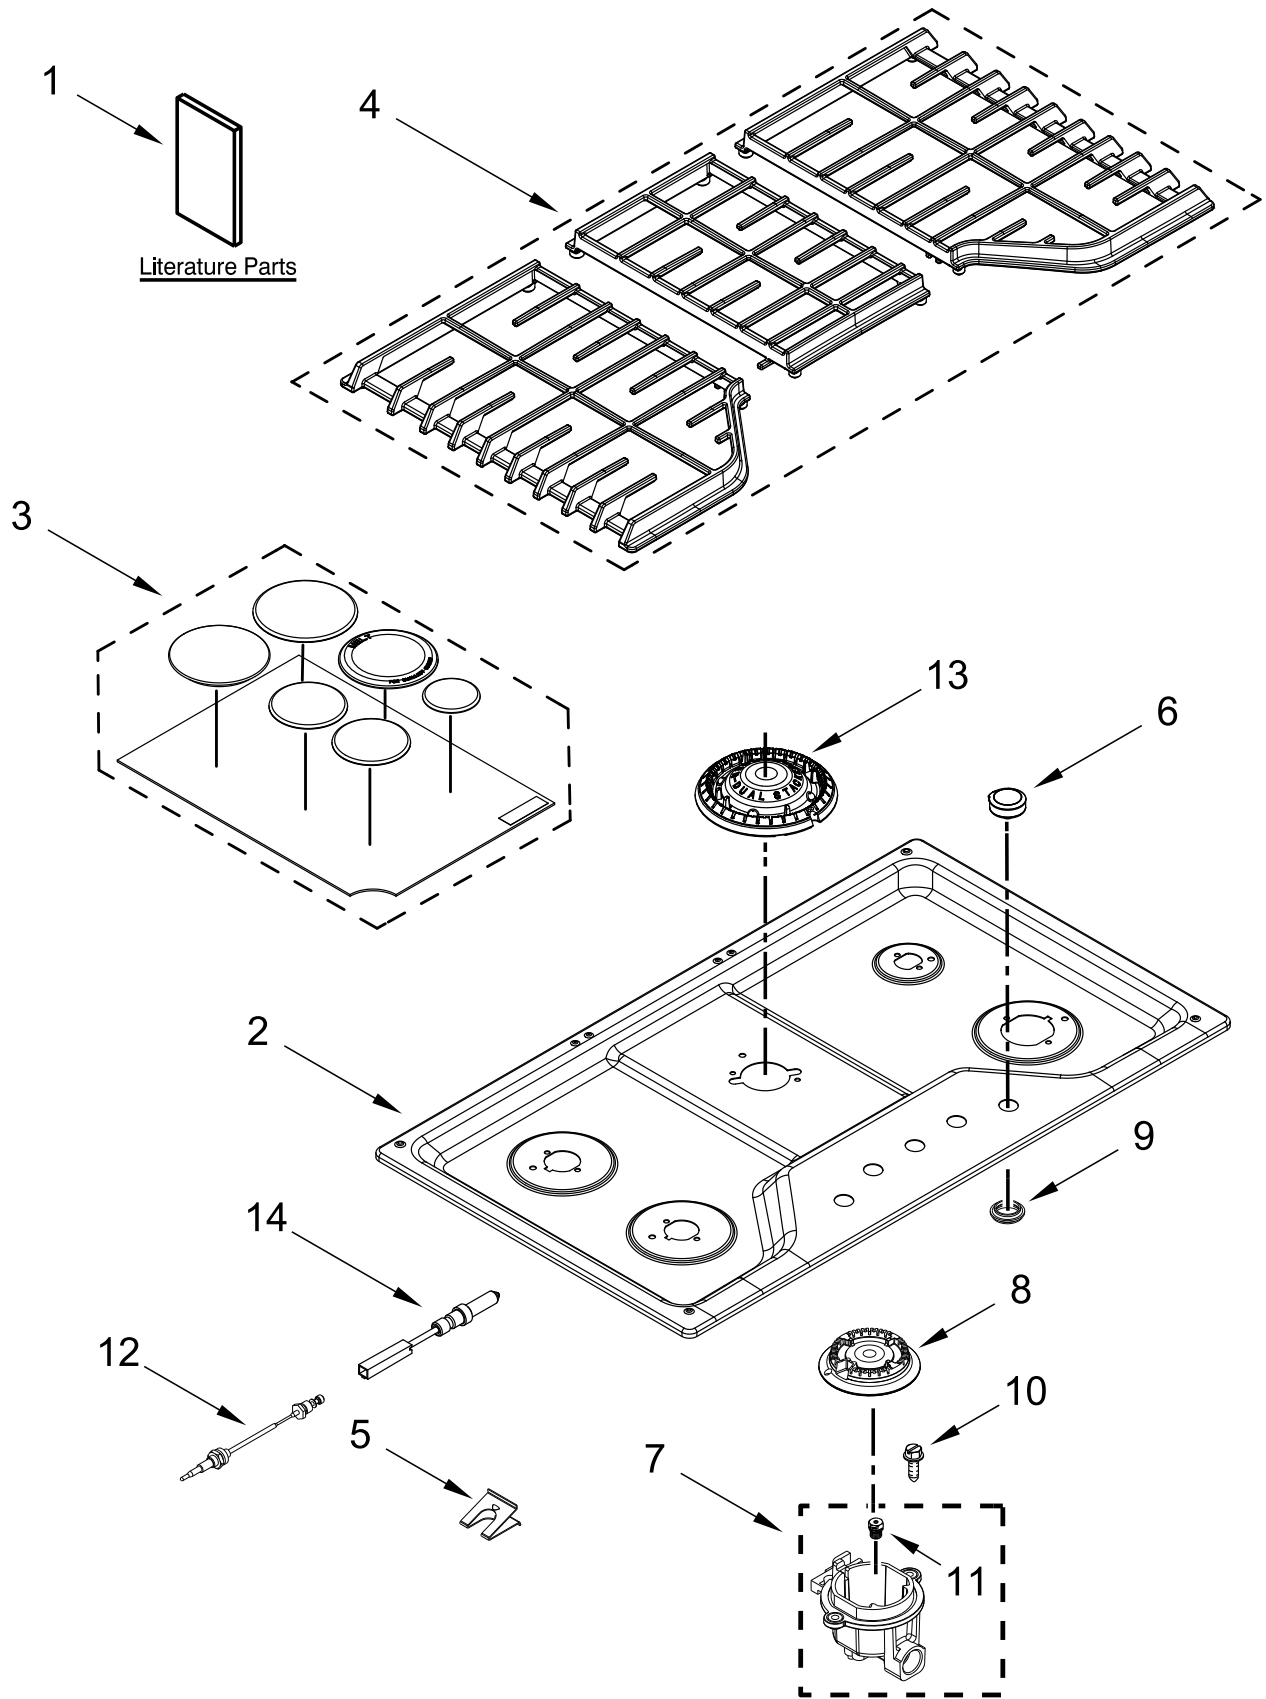

KitchenAid®

GAS COOKTOP

MODELS:

KCGS356ESS05 (Stainless)

COOKTOP, BURNER AND GRATE PARTS

COOKTOP, BURNER AND GRATE PARTS

<u>Illus. No.</u>	<u>Part No.</u>	<u>Description</u>	<u>Illus. No.</u>	<u>Part No.</u>	<u>Description</u>	<u>Illus. No.</u>	<u>Part No.</u>	<u>Description</u>
1		Literature Parts	7	W10597166	Holder, Orifice (9.1K)	11	W10652710	Orifice
	W11468901	Owner's Manual			(Left Front & Left Rear)			(Left Front & Left Rear)
	W11466943	Quick Start Guide		W10594405	Holder, Orifice (12K)		W10409144	Orifice
2	W10597068	Cooktop			(Right Front)		W10652711	Orifice
3		Kit, Burner Cap		W10594399	Holder, Orifice (5K)			(Right Rear)
	W10597132	Black			(Right Rear)		W10409146	Orifice (19K)
4		Grate Kit (Includes 3 Grates)		W10639869	Holder, Orifice (19K)			(Center, Main)
	W11241669	Black			(Center)		W10652706	Orifice
5	8286863	Spring, Electrode	8	8286814	Head, Burner			(Center, Simmer)
6		Knobs, Cooktop			(Left Front & Left Rear)	12	W11439331	Wiring, Electrode
	W10545849	Stainless		8286815	Head, Burner			(Left Front and Right Front)
					(Right Front)		W11439332	Wiring, Electrode
				8286813	Head, Burner			(Left Rear and Right Rear)
					(Right Rear)			
			9	W10625915	Black	13	W10611434	Head, Burner
			10	W10758282	Screw	14	W10763330	Electrode, Stack
								(Center)