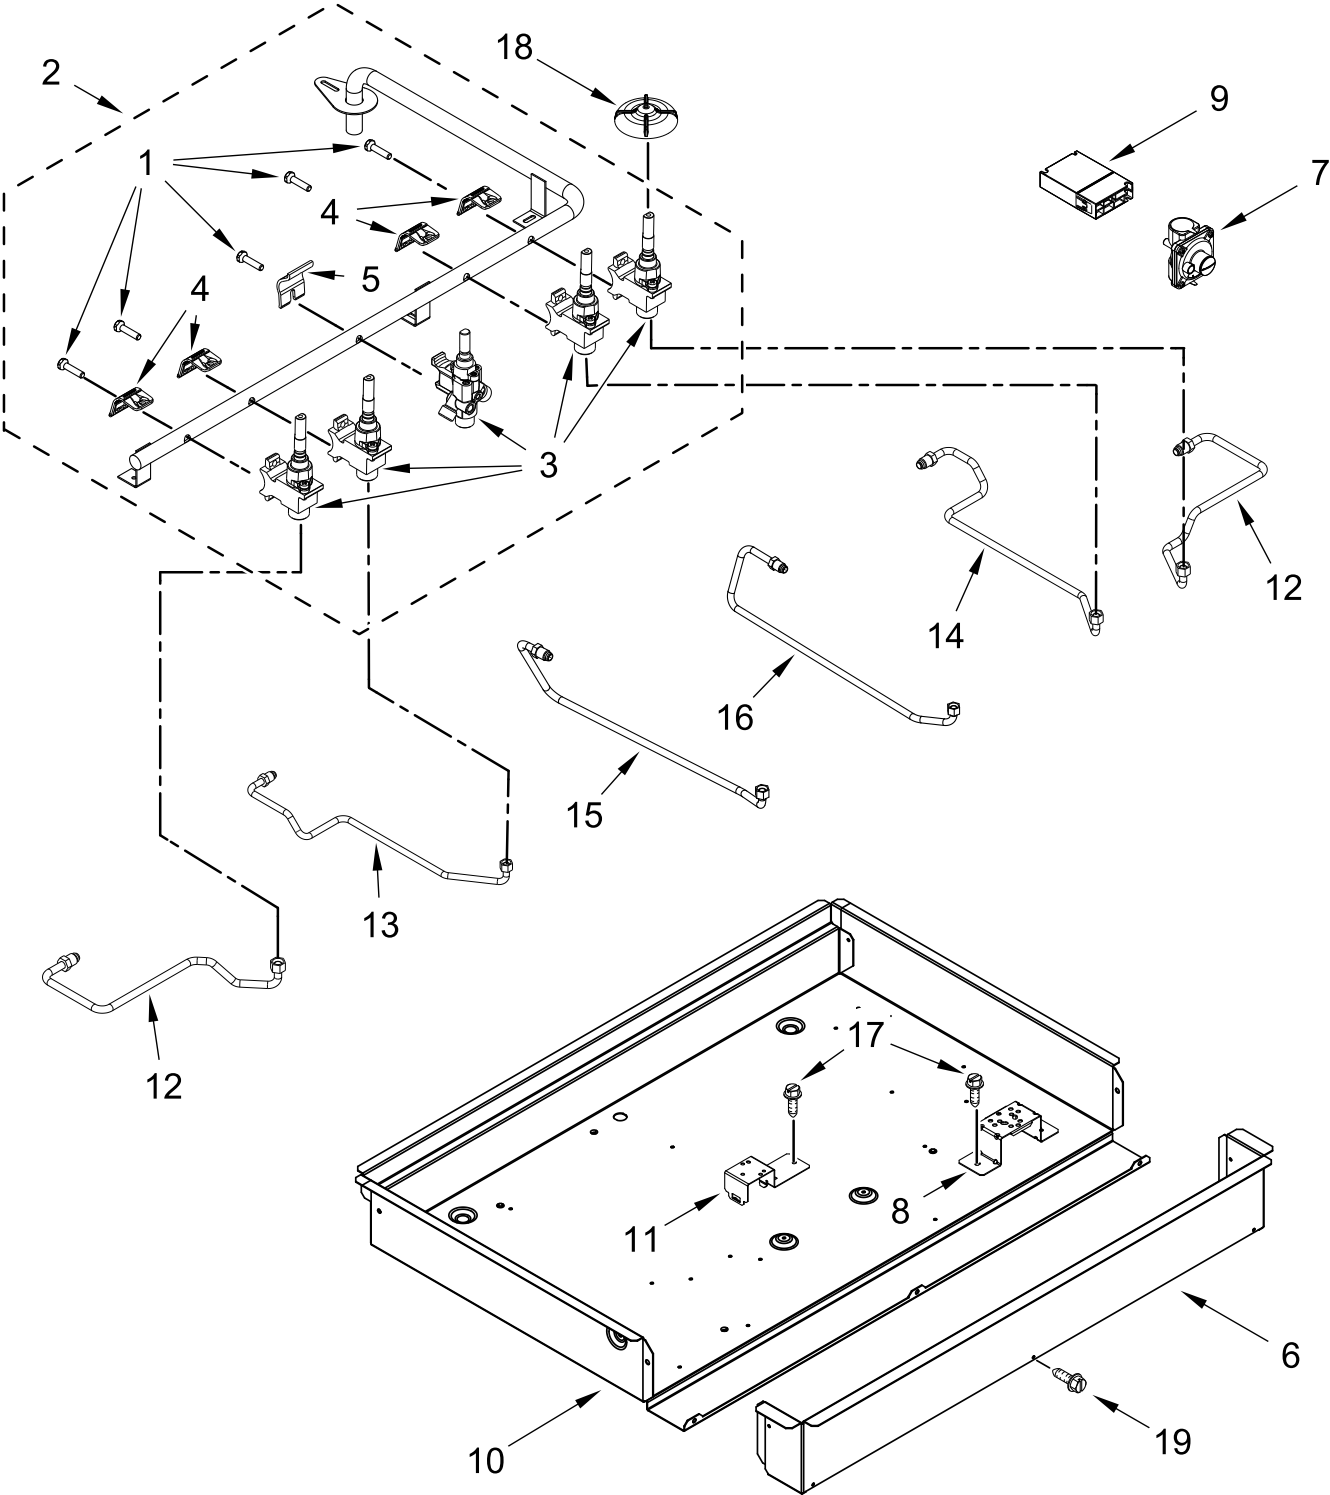

BURNER BOX, GAS VALVES AND SWITCH PARTS

BURNER BOX, GAS VALVES AND SWITCH PARTS

<u>Illus. No.</u>	<u>Part No.</u>	<u>Description</u>	<u>Illus. No.</u>	<u>Part No.</u>	<u>Description</u>	<u>Illus. No.</u>	<u>Part No.</u>	<u>Description</u>
1	W10743274	Screw	8	W10594429	Bracket, Orifice Holder	16	W10545800	Tubing, Gas Burner
2	W10682072	Assembly, Pipe Manifold	9	W10475149	Module, Spark			(Center, Simmer)
3	W10717630	Valve, Single (Left Front and Right Front)	10	W10710916	Box, Burner	17	8286921	Screw, Burner Rail (M4)
	W10617357	Valve, Single (Left Rear)	11	W10545802	Bracket, Dual Burner	18	W11507167	Seal, Switch Shaft
	W10717628	Valve, Single (Right Rear)	12	W10545796	Tubing, Gas Burner (Left Front and Right Front)	19	3196537	Screw
	W10717629	Valve, Dual (Center)	13	W10545797	Tubing, Gas Burner (Left Rear)			ACCESSORIES NOT INCLUDED OR ILLUSTRATED
4	8287055	Bracket, Single Valve	14	W10545798	Tubing, Gas Burner (Right Rear)	W11042467		Spray, Stainless Steel Cleaning
5	8287056	Bracket, Dual Valve	15	W10545801	Tubing, Gas Burner (Center, Main)	W10662080		Griddle
6	W10705474	Panel, Front						
7	W10449143	Regulator, Pressure