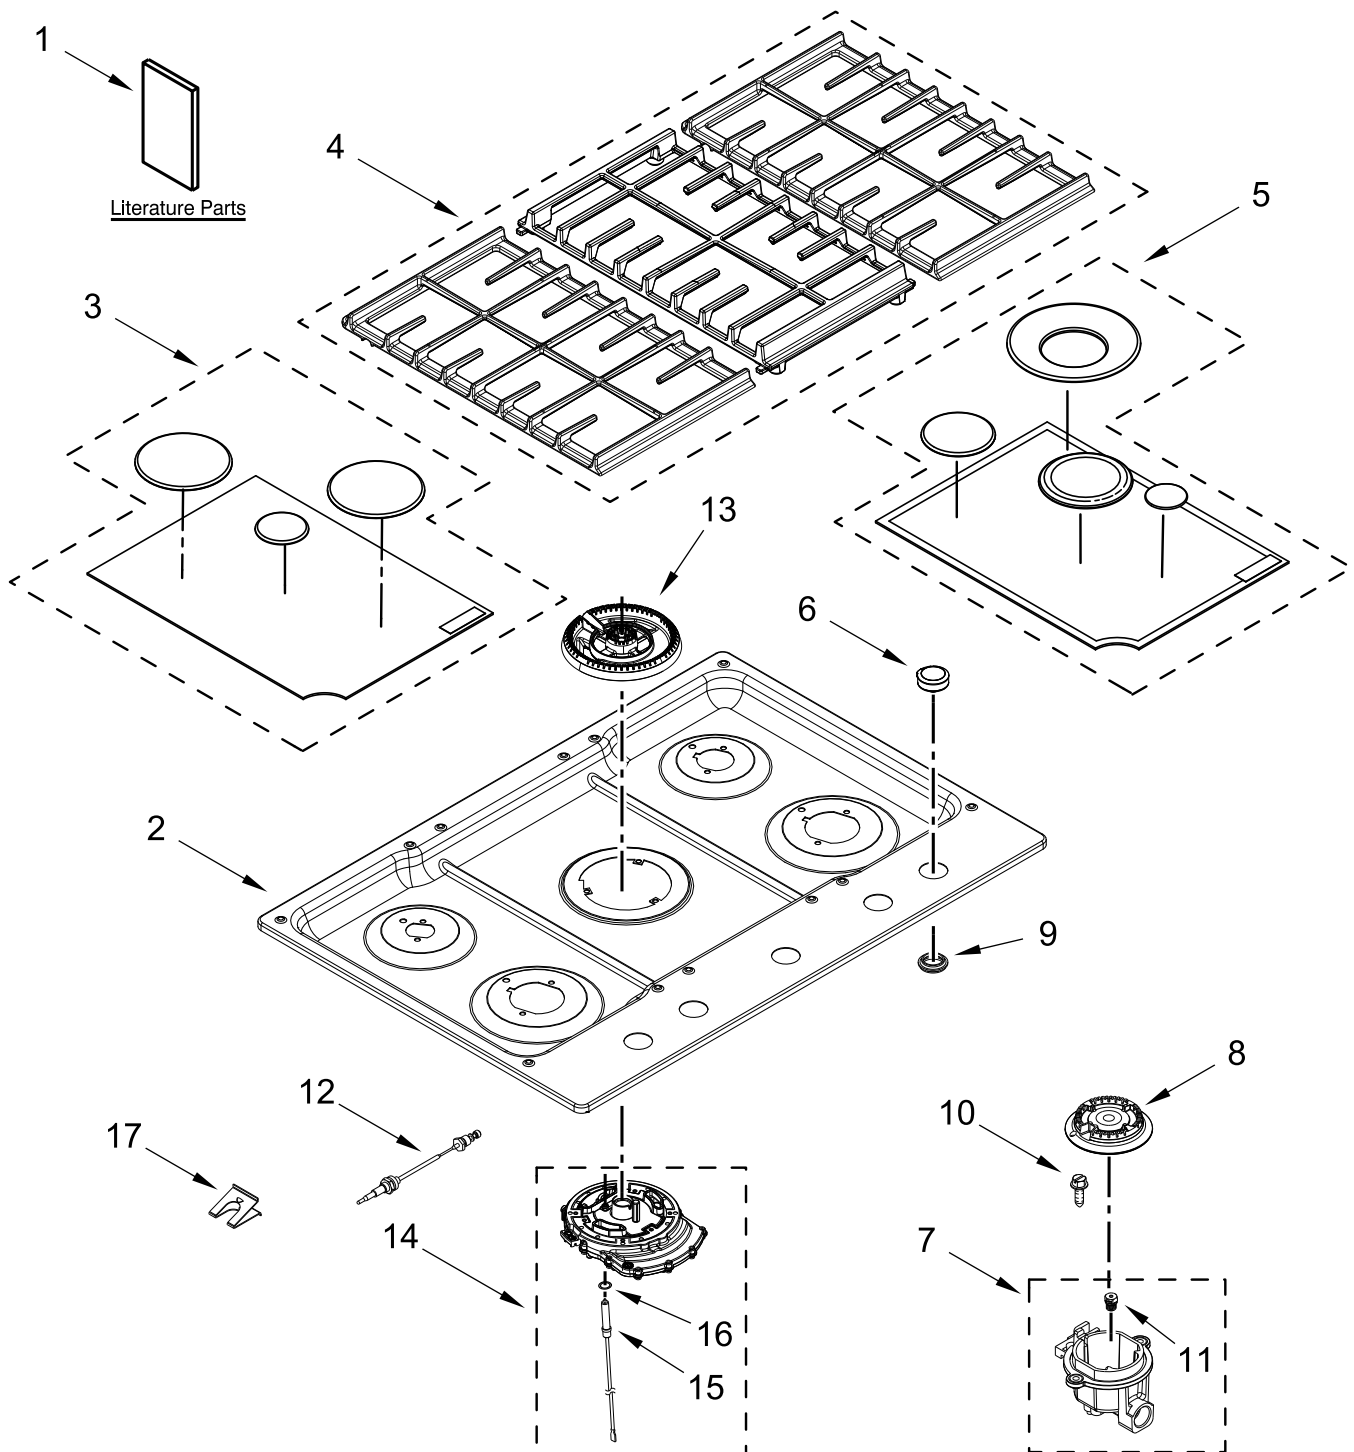

KitchenAid®

GAS COOKTOP

MODELS:

KCGS550ESS05 (Stainless)

COOKTOP, BURNER AND GRATE PARTS

COOKTOP, BURNER AND GRATE PARTS

<u>Illus. No.</u>	<u>Part No.</u>	<u>Description</u>	<u>Illus. No.</u>	<u>Part No.</u>	<u>Description</u>	<u>Illus. No.</u>	<u>Part No.</u>	<u>Description</u>
1		Literature Parts	8	8286815	Head, Burner (Left Front and Right Front)	15	W10657994	Electrode, Burner
	W10672375	Instructions, Undercounter Install				16	W10416057	O-Ring
	W11468901	Owner's Manual		8286813	Head, Burner (Left Rear)	17	8286863	Spring, Electrode
	W11466943	Quick Start Guide		8286814	Head, Burner (Right Rear)			INSULATION PARTS NOT ILLUSTRATED
2		Cooktop				W10617403		Insulation, Cooktop
	W10722084	Stainless	9		Bezel			FOLLOWING PARTS NOT ILLUSTRATED
3		Kit, Burner Cap		W10593536	Stainless			
	W10617345	Black	10	W10758282	Screw	W10889266		Harness, Main (Switch)
4		Grate Kit (Includes 3 Grates)	11	W10674732	Orifice (10K) (Left Front and Right Front)	W10878749		Harness, Spark Module
	W11108276	Black						
5		Kit, Burner Cap		W10151353	Orifice (Left Rear)	3801F935-51		Bracket, Tie Down
	W10635600	Black (Includes Melt Cap)		W10674728	Orifice (Right Rear)	7101P062-60		Screw (Used For Tie Down Bracket)
6		Knobs, Cooktop	12	W11439331	Wiring, Electrode (Left Front and Right Front)	3400015		Screw, Grounding
	W10545849	Stainless				W10392003		Cord, Power
7		Holder, Orifice (10K) (Left Front and Right Front)		W11439332	Wiring, Electrode (Left Rear and Right Rear)	W10132200		Relief, Strain
	W10674918	Holder, Orifice (6K) (Left Rear)				W10676662		Kit, LP Conversion
	W10674919	Holder, Orifice (7K) (Right Rear)	13	W10808715	Spreader, Burner	7208P024-60		Seal, Manifold Pipe Inlet
			14	W10625853	Assembly, Burner Base (17K)			