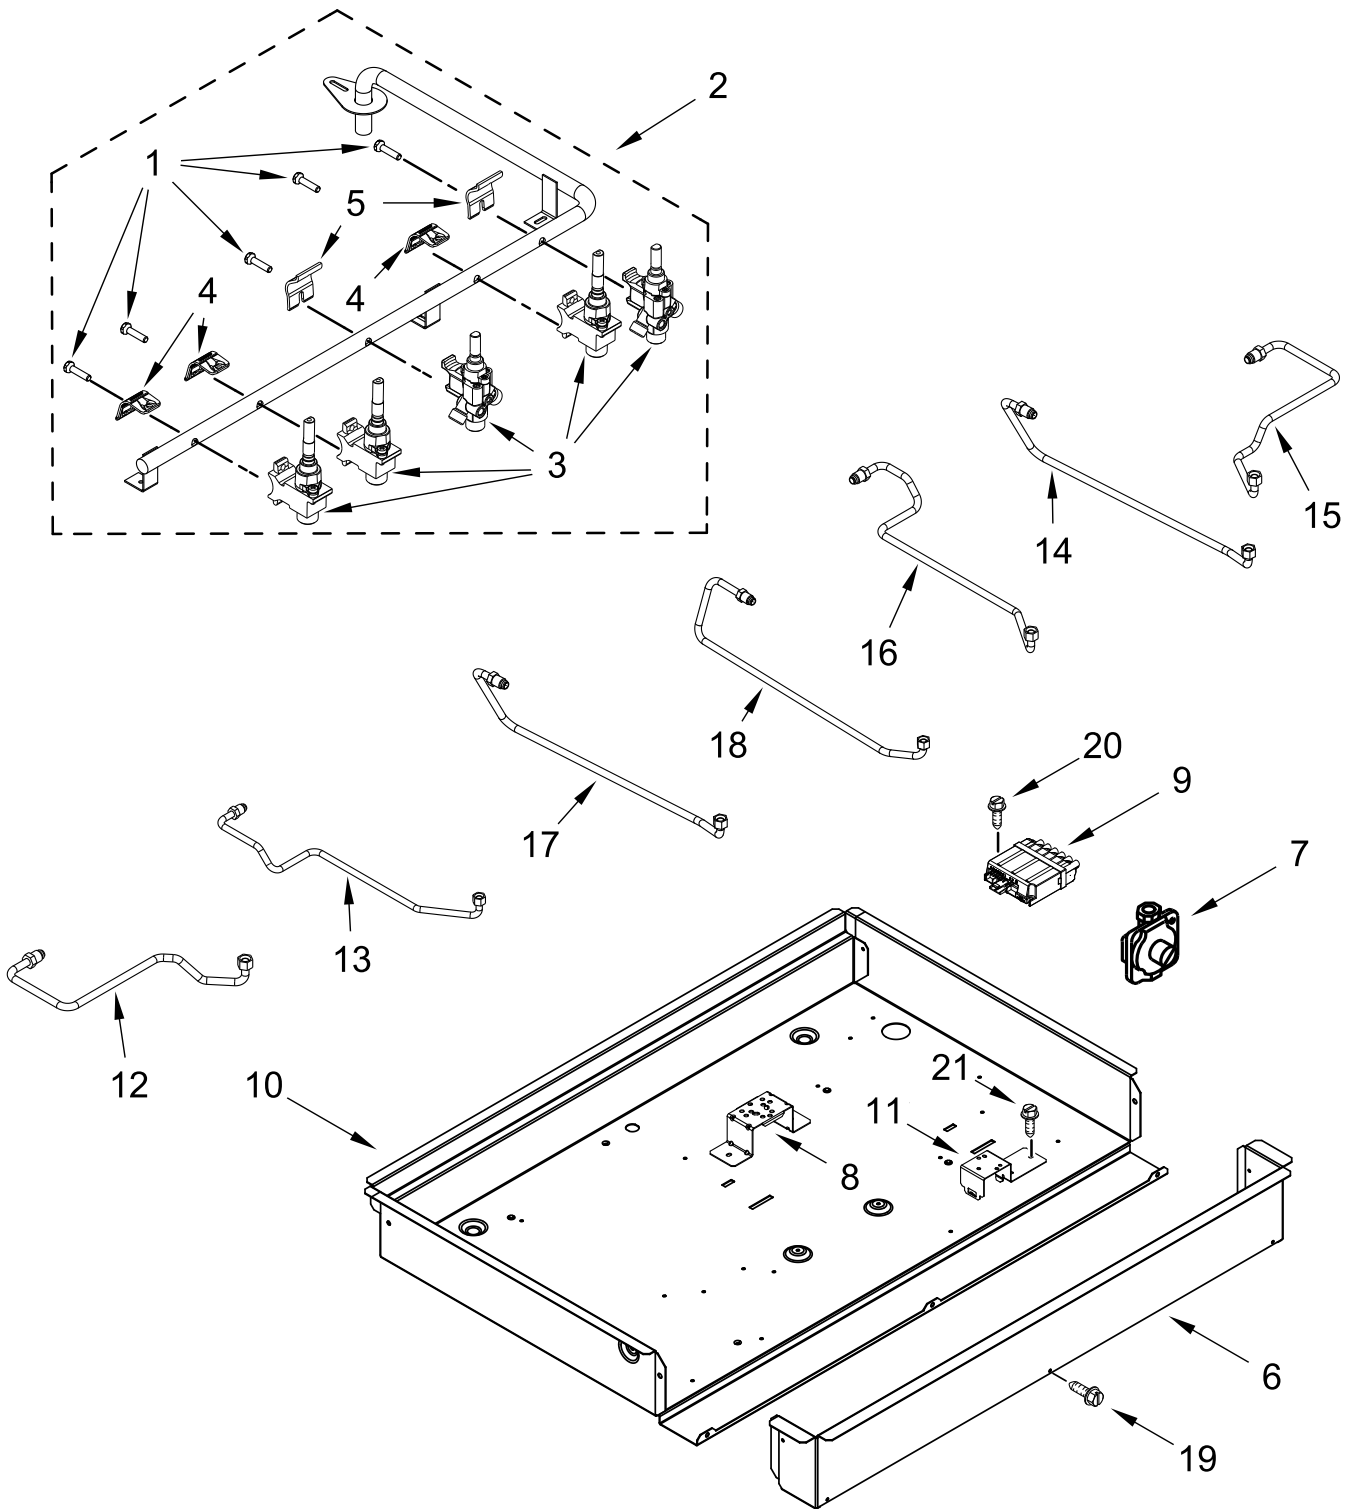

BURNER BOX, GAS VALVES AND SWITCH PARTS

BURNER BOX, GAS VALVES AND SWITCH PARTS

<u>Illus. No.</u>	<u>Part No.</u>	<u>Description</u>	<u>Illus. No.</u>	<u>Part No.</u>	<u>Description</u>	<u>Illus. No.</u>	<u>Part No.</u>	<u>Description</u>
1	W10743274	Screw	11	W10545802	Bracket, Dual Burner	20	7101P626-60	Screw
2	W10682075	Assembly, Manifold	12	W10545796	Tubing, Gas Burner (Left Front)	21	W10443110	Screw
3	W10717630	Valve, Single (Left Front)	13	W10545797	Tubing, Gas Burner (Left Rear)			FOLLOWING PARTS NOT ILLUSTRATED
	W10717631	Valve, Single (Left Rear)	14	W10545843	Tubing, Gas Burner (Right Front, Main)		W10577591	Harness, Main
	W10717629	Valve, Dual (Right Front and Center)	15	W10545844	Tubing, Gas Burner (Right Front, Simmer)		W10619020	Harness, Switch
	W10717628	Valve, Single (Right Rear)	16	W10545798	Tubing, Gas Burner (Right Rear)		W10392003	Cord, Power
4	8287055	Bracket, Single Valve	17	W10545801	Tubing, Gas Burner (Center, Main)		W10132200	Relief, Strain
5	8287056	Bracket, Dual Valve	18	W10545800	Tubing, Gas Burner (Center, Simmer)		7208P024-60	Seal, Manifold Pipe Inlet
6	W10705475	Panel, Front	19	3196537	Screw		W10676662	Kit, LP Conversion
7	W10449143	Regulator, Pressure					3400015	Screw, Grounding
8	W10594429	Bracket, Orifice Holder					3801F935-51	Bracket, Tie Down
9	W10475150	Module, Spark					7101P062-60	Screw (Used For Tie Down Bracket)
10	W10710917	Box, Burner