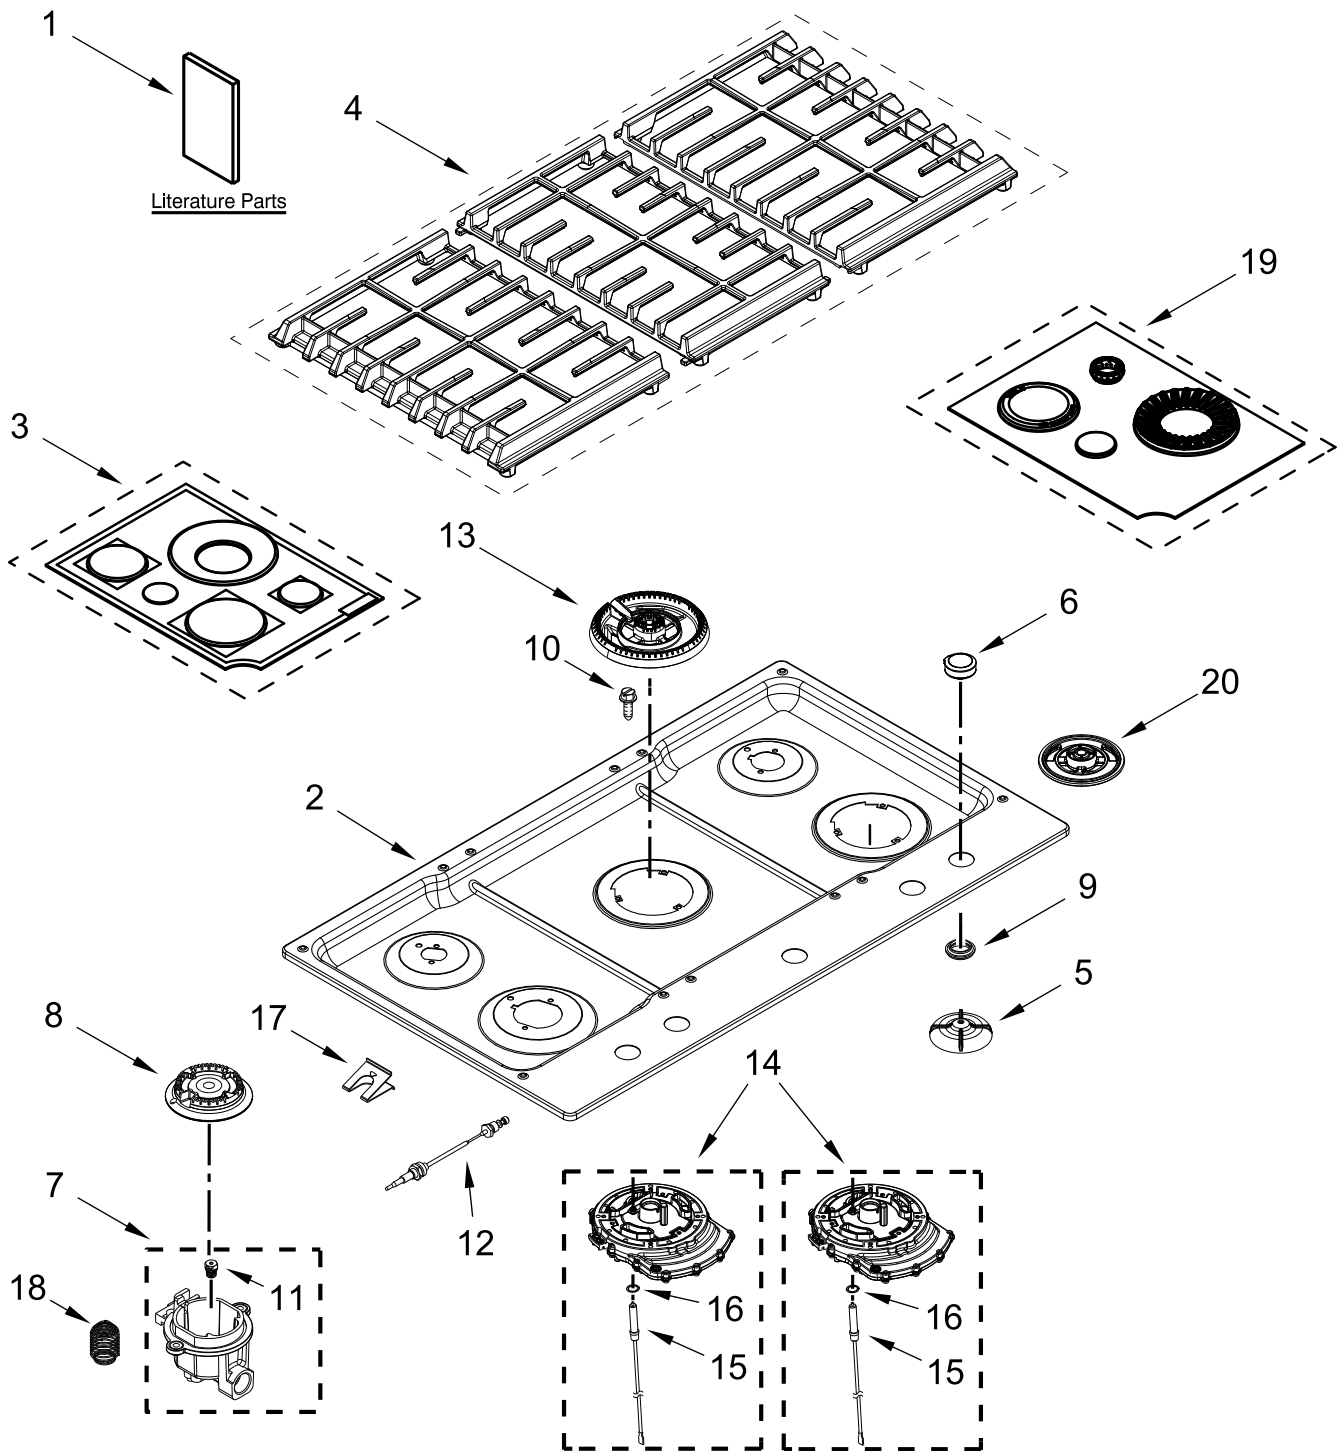

# COOKTOP, BURNER AND GRATE PARTS

<u>Illus. No.</u>	<u>Part No.</u>	<u>Description</u>	<u>Illus. No.</u>	<u>Part No.</u>	<u>Description</u>	<u>Illus. No.</u>	<u>Part No.</u>	<u>Description</u>
1		Literature Parts	8	8286815	Head, Burner (Left Front)	14	W10617373	Assembly, Burner Base (10K)
	W11468901	Owner's Manual		8286813	Head, Burner (Left Rear)			(Right Front)
	W11466943	Quick Start Guide		8286814	Head, Burner (Right Rear)		W10639175	Assembly, Burner Base (20K)
	W10672375	Instructions, Undercounter Install						(Center)
	W11591536	Tech Sheet	9	W10593530	Bezel, Knob	15	W10657995	Electrode, Burner
2		Cooktop	10	8286921	Screw, Burner Rail (M4)			(Right Front)
	W10722087	Stainless					W10657994	Electrode, Burner
3		Kit, Burner Cap	11	W10409144	Orifice (Left Front)			(Center)
	W10617346	Black (Left Front, Left Rear, Center, Right Rear)		W10151353	Orifice (Left Rear)	16	W10416057	O-Ring
				W10674728	Orifice (Right Rear)	17	8286863	Spring, Electrode
4		Grate Assembly (Includes Three Grates)				18	W10554297	Spring, Torch Burner
	W11108271	Black	12	W10628302	Wiring, Electrode (Left Front)	19		Burner Cap Kit (Includes Melt Cap)
5	W11507167	Seal, Switch Shaft		W11439332	Wiring, Electrode (Left Rear)		W10635601	Black (Right Front)
6		Knobs, Cooktop				20	W10631209	Support, Flame Spreader
	W10545849	Stainless		W10628303	Wiring, Electrode (Right Rear)			(Right Front)
7	W10674921	Holder, Orifice (12K) (Left Front)						FOLLOWING PARTS NOT ILLUSTRATED
	W10674918	Holder, Orifice (6K) (Left Rear)	13	W10808715	Spreader, Burner (Center)		W10662080	Griddle
	W10674919	Holder, Orifice (7K) (Right Rear)					W10617402	Insulation, Cooktop