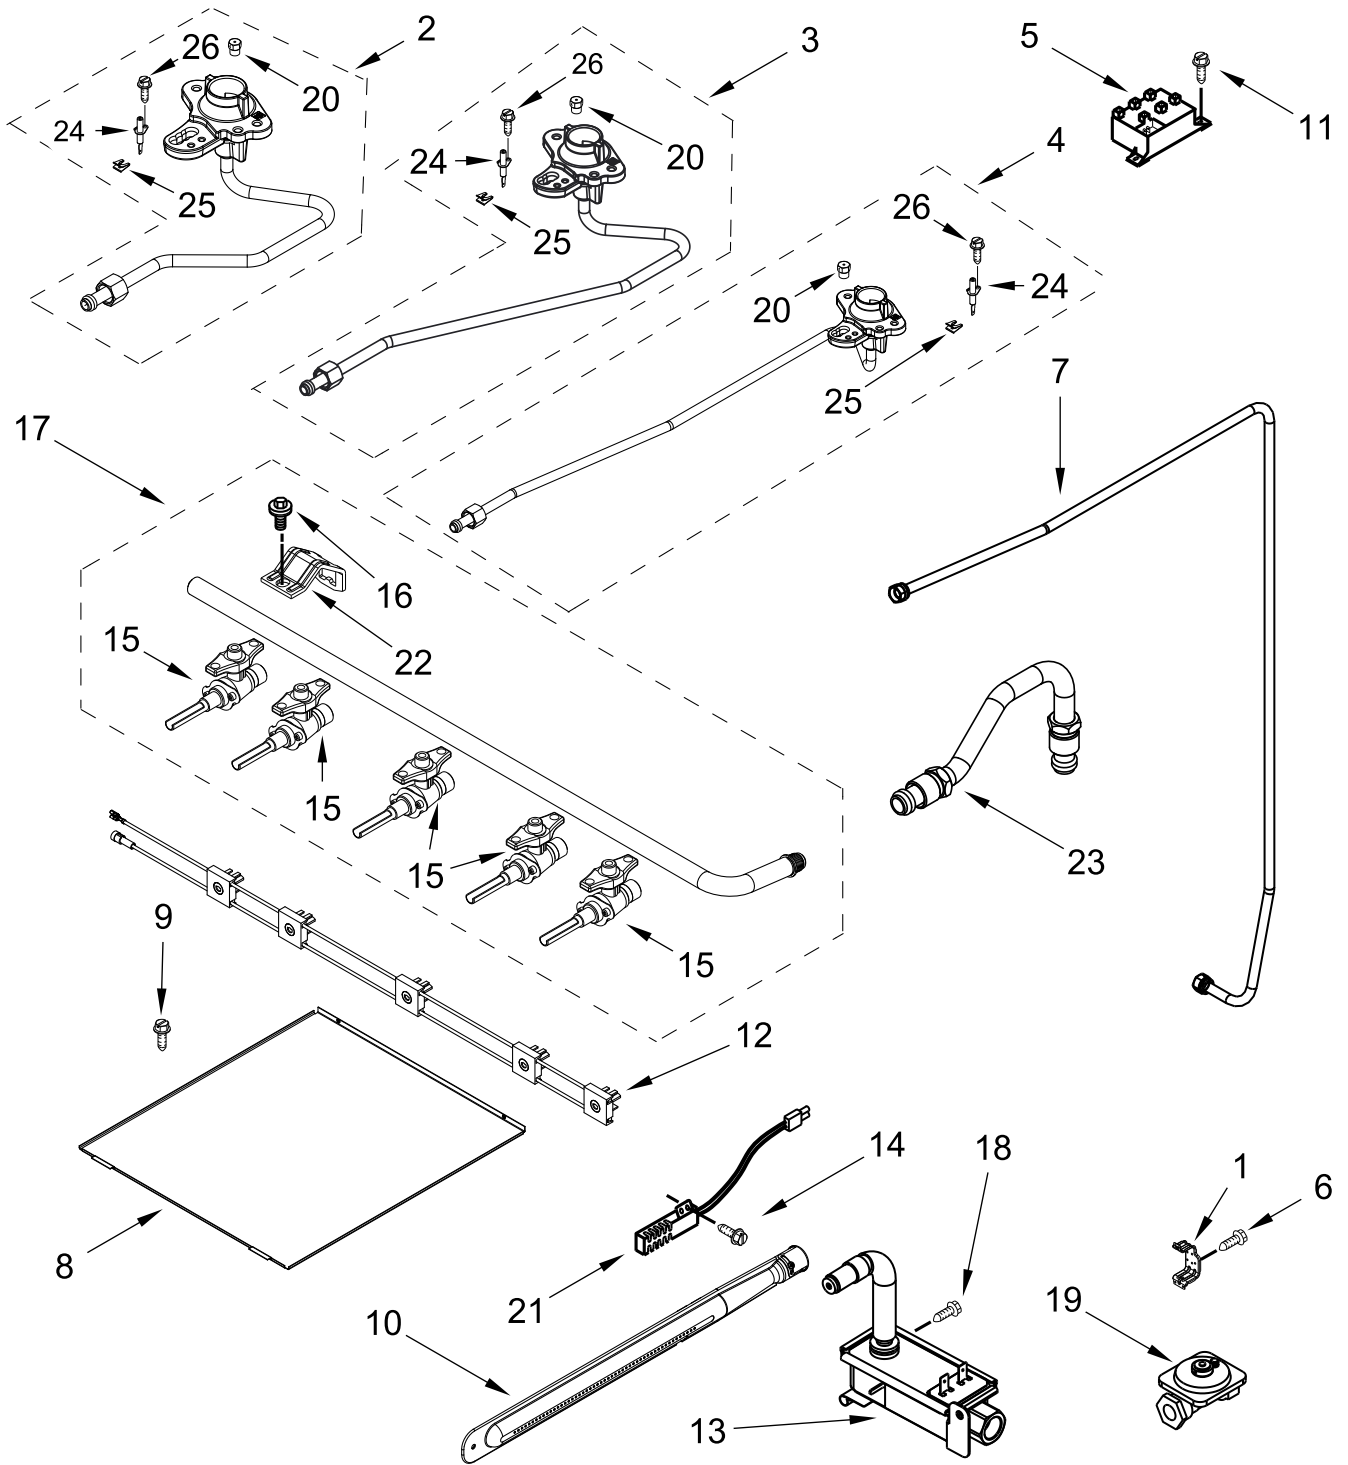

# COOKTOP PARTS

<u>Illus. No.</u>	<u>Part No.</u>	<u>Description</u>	<u>Illus. No.</u>	<u>Part No.</u>	<u>Description</u>	<u>Illus. No.</u>	<u>Part No.</u>	<u>Description</u>
1		Literature Parts	8	6610473	Wire, Ground	17	98005658	Screw (Stainless)
	W11508820	Instructions, Installation	9	98013389	Bumper, Cooktop	18	W10465081	Grate, Bumper
	W11508721	Guide, Use and Care	10	98005000	Screw	19	8273062	Screw
	98007130	Tips, Safe Cooking (English)	11		Burner Cap Kit			FOLLOWING PARTS NOT ILLUSTRATED
	W10200950	Sheet, Tech		W11498499	Black (Set of 4)		W11465032	Harness, Main
2		Cooktop	12	8534079	Screw, Ground		98005896	Clip, Wire
	W11443179	Black	13	W11352018	Spreader, Flame		W11492747	Insulation, Manifold
	W11443178	White			(Left Front & Right Front)		3391018	Tie, Cable
3		Panel, Manifold					98015022	Bushing, Snap
	W11578531	Black		W11352020	Spreader, Flame		98005894	Clamp, Cord
	W11578530	White			(Left Rear)			
4		Knobs		W11352021	Spreader, Flame			
	W11488096	Black			(Right Rear)			
	W11488103	White	14	W10613666	Bracket, Anti-Tip			
5	98007225	Screw	15	7101P485-60	Screw, Anti-Tip Kit			
6		Set, Grate	16	W11357363	Oval Burner Assembly			
	W11465357	Black			(Center)			
7	98004722	Clip, Cooktop						

# MANIFOLD PARTS