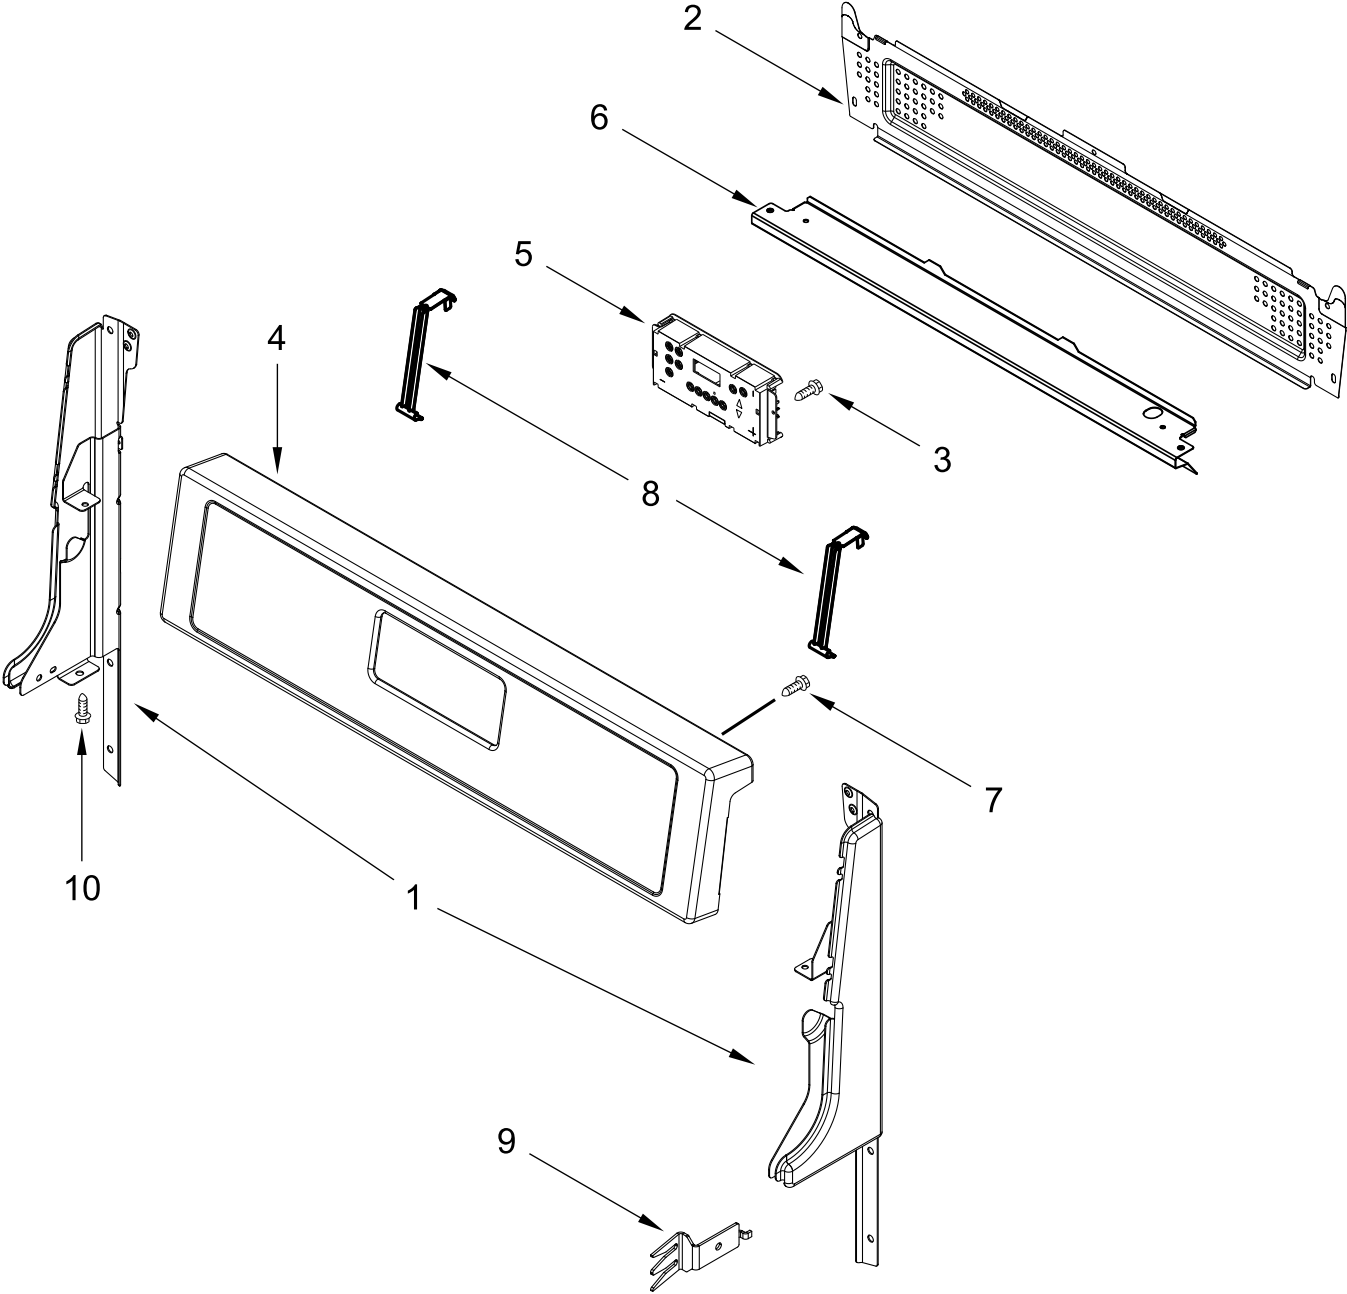

BACKGUARD PARTS