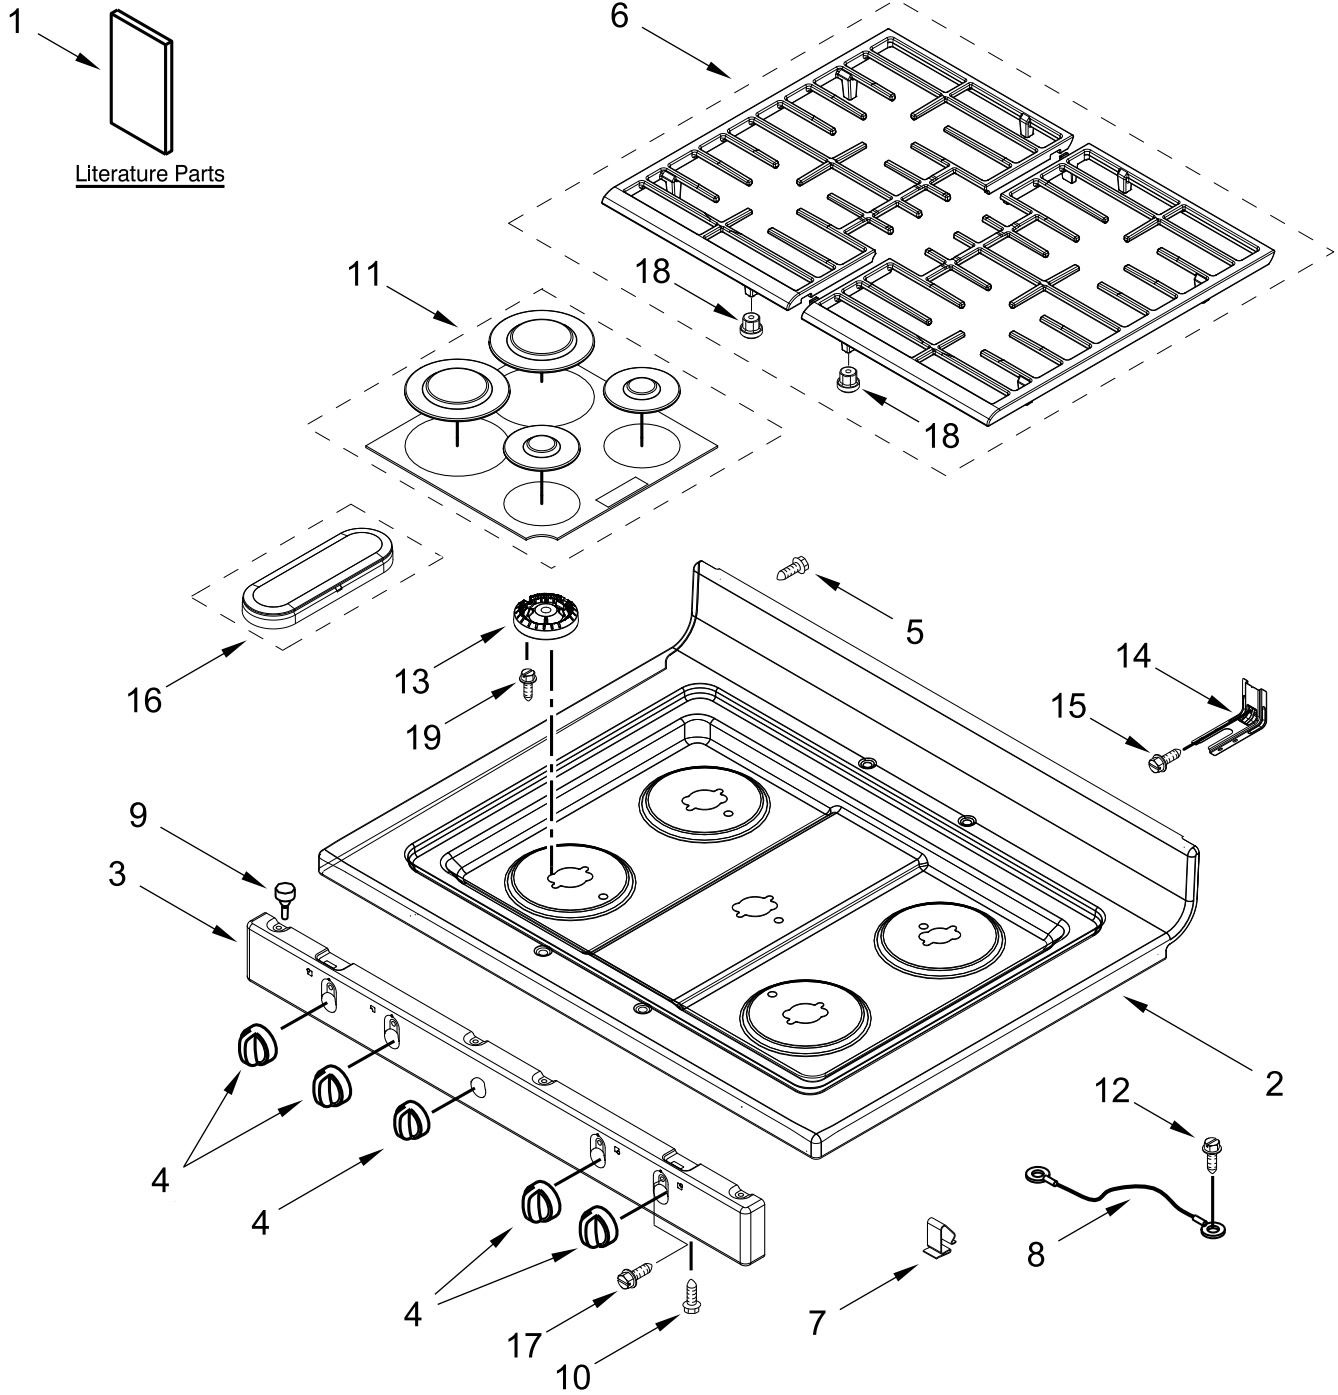

COOKTOP PARTS