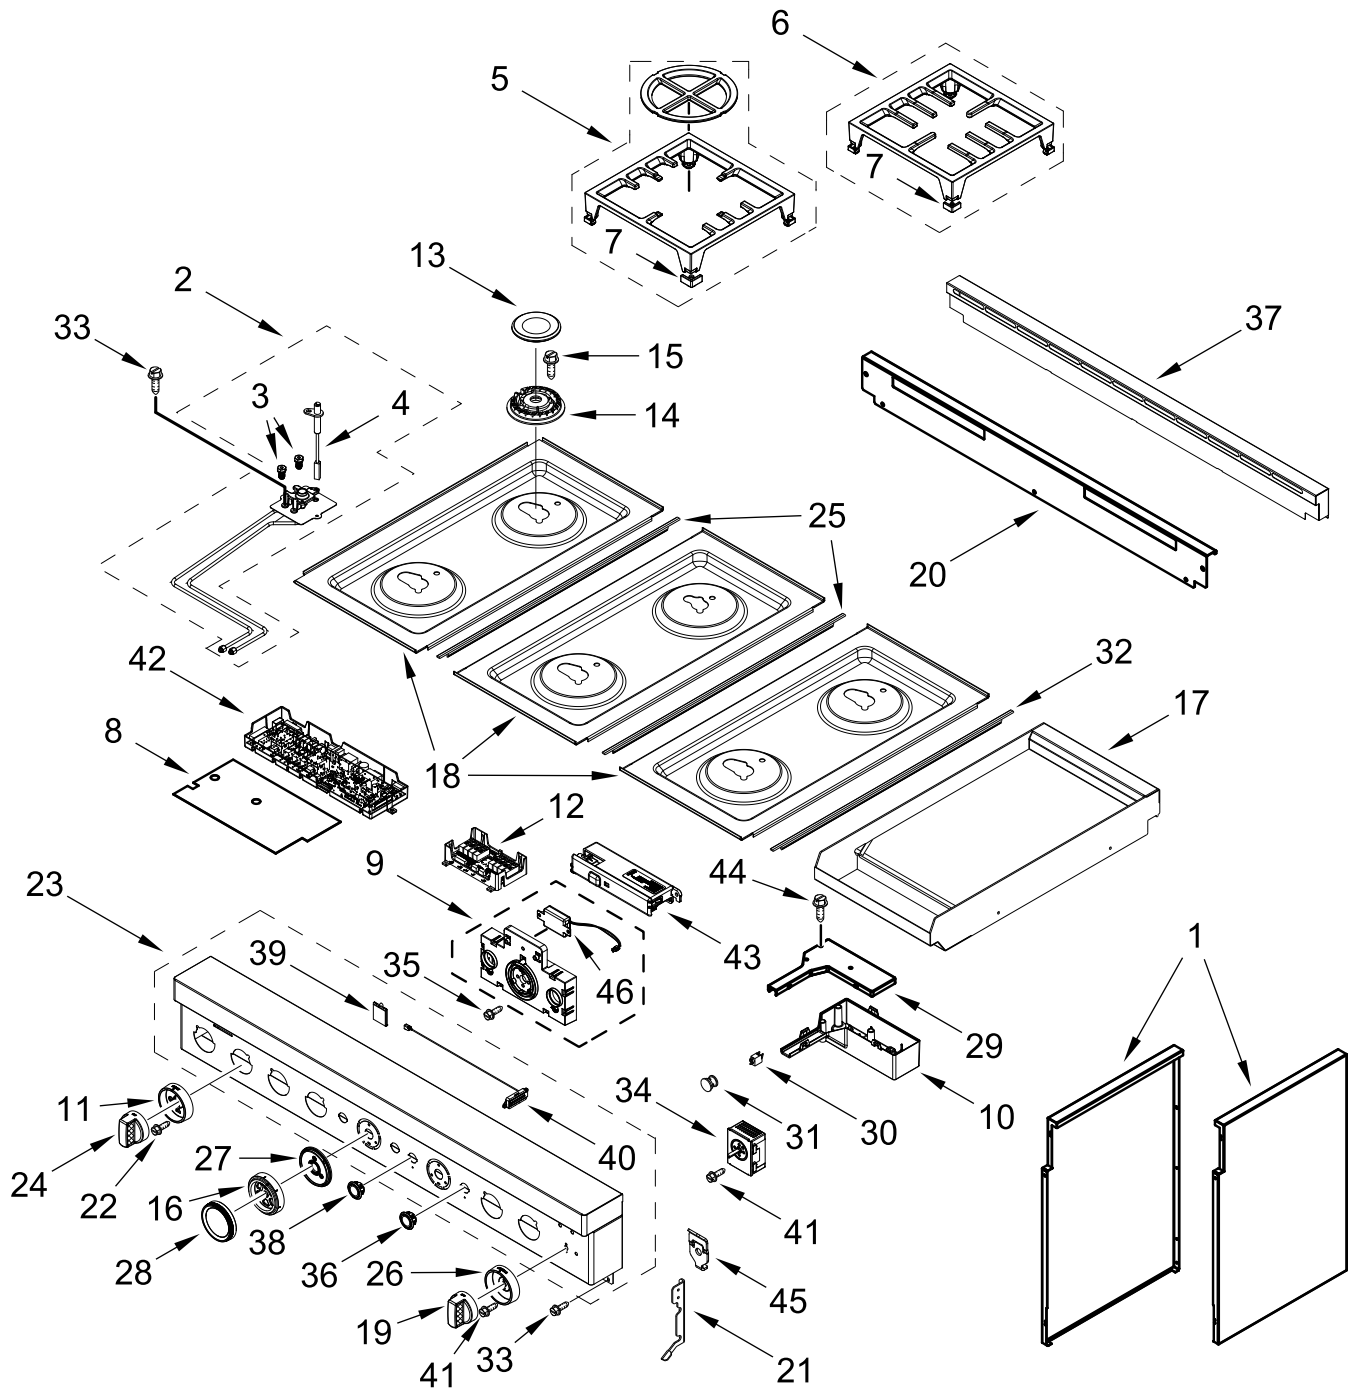

COOKTOP, BURNER AND GRATE PARTS

COOKTOP, BURNER AND GRATE PARTS

<u>Illus. No.</u>	<u>Part No.</u>	<u>Description</u>	<u>Illus. No.</u>	<u>Part No.</u>	<u>Description</u>	<u>Illus. No.</u>	<u>Part No.</u>	<u>Description</u>
1	W11111429	Panel, Cabinet Side (Left)	9	W11436336	User Interface	24		Knob, Burner
	W11111428	Panel, Cabinet Side (Right)	10	W11205795	Cover, WIFI Outer	W10912166		Stainless (Left Rear, Left Center Front, Right Center Rear)
2	W10892793	Assembly, Orifice Holder (Left Front)		W10881642	Bezel (Front Burners)			
	W10892492	Assembly, Orifice Holder (Left Rear)		W10883433	Bezel (Rear Burners)	W10883172		Stainless (Left Front, Left Center Rear, Right Center Front)
	W11159461	Assembly, Orifice Holder (Left Center Front)	12	W10871065	Manager, Appliance (Expansion)			
	W10892808	Assembly, Orifice Holder (Left Center Rear)	13		Cap, Burner	25		Trim, T-Strip
	W10892505	Assembly, Orifice Holder (Right Center Front)		W11121390	Black (Includes 6)	W10271524		Black
	W10892446	Assembly, Orifice Holder (Right Center Rear)	14	W10891746	Spreader, Flame (High) (Left Front, Right Center Front)	26	W10886700	Bezel, Griddle
	W10892422	Orifice, Main (17.4K) (Left Front, Right Center Front)		W10891974	Spreader, Flame (Low) (Left Rear, Left Center Front, Right Center Rear)	27	W11500871	Stainless
	W10892419	Orifice, Main (15K) (Left Rear, Left Center Front, Right Center Rear)		W10891978	Spreader, Flame (AUX) (Left Center Rear)	28		Knob, Oven Temperature
	W10892435	Orifice, Simmer (2.6K) (Left Front, Right Center Front)	15	W11323261	Screw (8-18 X 1")	W11500869		Stainless (For 18" Oven)
	W10892438	Orifice, Simmer (5K) (Left Center Rear)		W11323309	Screw (8-18 X 1/2")	W11500868		Stainless (For 30" Oven)
4	W11238757	Igniter (Left Front, Right Center Front)	16		Knob, Oven Mode	29	W11205794	Cover, WIFI Inner
	W11114379	Igniter (Left Rear)		W11500864	Stainless (For 18" Oven)	30	W10116114	Light, Indicator Housing
	W10892340	Igniter (Left Center Front, Left Center Rear, Right Center Rear)		W11500865	Stainless (For 30" Oven)	31	W10294500	Lens, Indicator Light
	W11291183	Burner, Grate (With Wok Ring)	17		Assembly, Griddle Module (Part Number Shown On Burner Box and Griddle Parts Page)	32	W10291193	Trim, L-Strip
	W11291179	Burner, Grate	18		Panel, Cooktop	33	7101P426-60	Screw
	W11042504	Bumper, Grate		W11038235	Black (Left)	34	W11033497	Control, Griddle
	W11281269	Barrier, Appliance Manager		W11038257	Black (Left Center)	35	3400814	Screw
				W11038243	Black (Right Center)	36	W11241510	Button Assembly, Oven Start
			19		Knob, Griddle	37	W11476244	Island Trim
				W10912167	Stainless	38	W11241511	Button Assembly, Oven Light
			20	W10323252	Trim, Island Insert	39	W10896366	Assembly, Light Pipe
			21	W10130760	Bracket, Moving Console (Left)	40	W11130078	Antenna, WIFI
				W10130759	Bracket, Moving Console (Right)	41	7101P309-60	Screw
			22	W11328357	Screw	42	W11543346	Manager, Powermax Appliance
			23	W10877951	Panel, Control	43	W11110768	Assembly, WIFI Module
						44	7101P624-60	Screw
						45	W11036559	Spring Clip, Range
						46	W10568405	Assembly, Speaker