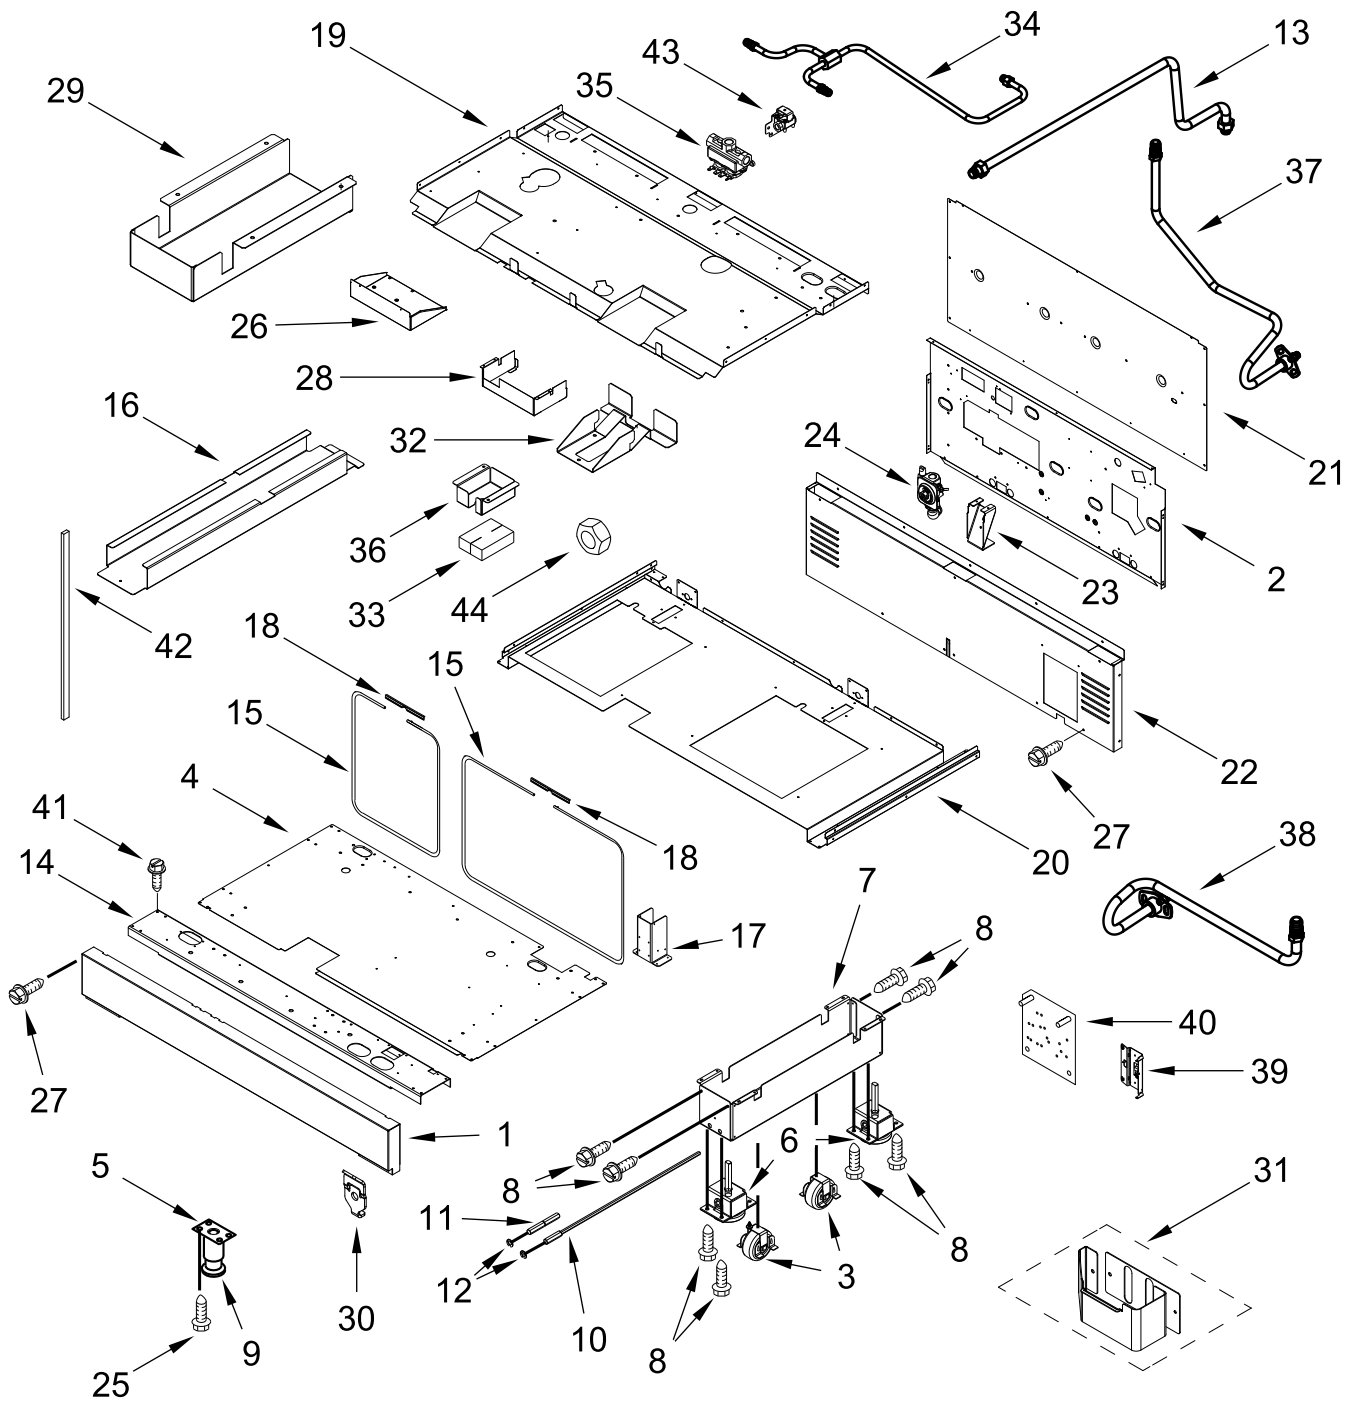

48" CHASSIS PARTS

48" CHASSIS PARTS

<u>Illus. No.</u>	<u>Part No.</u>	<u>Description</u>	<u>Illus. No.</u>	<u>Part No.</u>	<u>Description</u>	<u>Illus. No.</u>	<u>Part No.</u>	<u>Description</u>
1	W11394802	Kickplate	16	W11050145	Duct-Chassis, Rear	30	W11036559	Spring Clip, Range
2	W11324987	Back, Chassis	17	W10115819	Column, Central	31	W11199181	Cover, Foot (Left)
3	W10138054	Assembly, Roller	18	W11362015	Retainer, Gasket (9" Long)		W11199178	Cover, Foot (Right)
4	W11110260	Duct, Bottom (48")	19	W11324984	Top, Chassis	32	W11190223	Bracket, Bake Alignment
5	9759118	Plate, Mounting	20	W11040800	Chassis, Bottom	33	W10311009	Insulation, Broil Cover
6	9760860	Leveler	21	W11103335	Panel, Back Top	34	W11112366	Tube, Valve (Double)
7	W10908710	Base, Leveling Leg	22	W11034123	Panel, Back Bottom	35	W10145680	Valve, Dual
8	4449743	Screw	23	W11096823	Bracket, Pressure Regulator	36	W10310985	Cover, Broil
9	9759117	Foot, Dual Fuel	24	W10896959	Regulator, Pressure	37	W11109238	Tube, Broil
10	W10115869	Shaft, Long	25	3400518	Screw	38	W11106980	Tube, Bake
11	W10115793	Shaft, Short	26	W11106341	Drawer, Appliance Manager	39	W10145362	Bracket-Board, DSI
12	489504	E-Ring	27	7101P426-60	Screw	40	W10511278	Module, Spark DSI
13	W11181648	Tube, Pressure Regulator	28	W11369237	Cabinet, Appliance Manager	41	3196560	Screw
14	W11369238	Support, Channel	29	W11368831	Channel, Wire	42	W10919715	Gasket
15	W11115328	Gasket, Oven (30")				43	W10311268	Valve, Single
	W11115326	Gasket, Oven (18")				44	112432	Nut, Hex