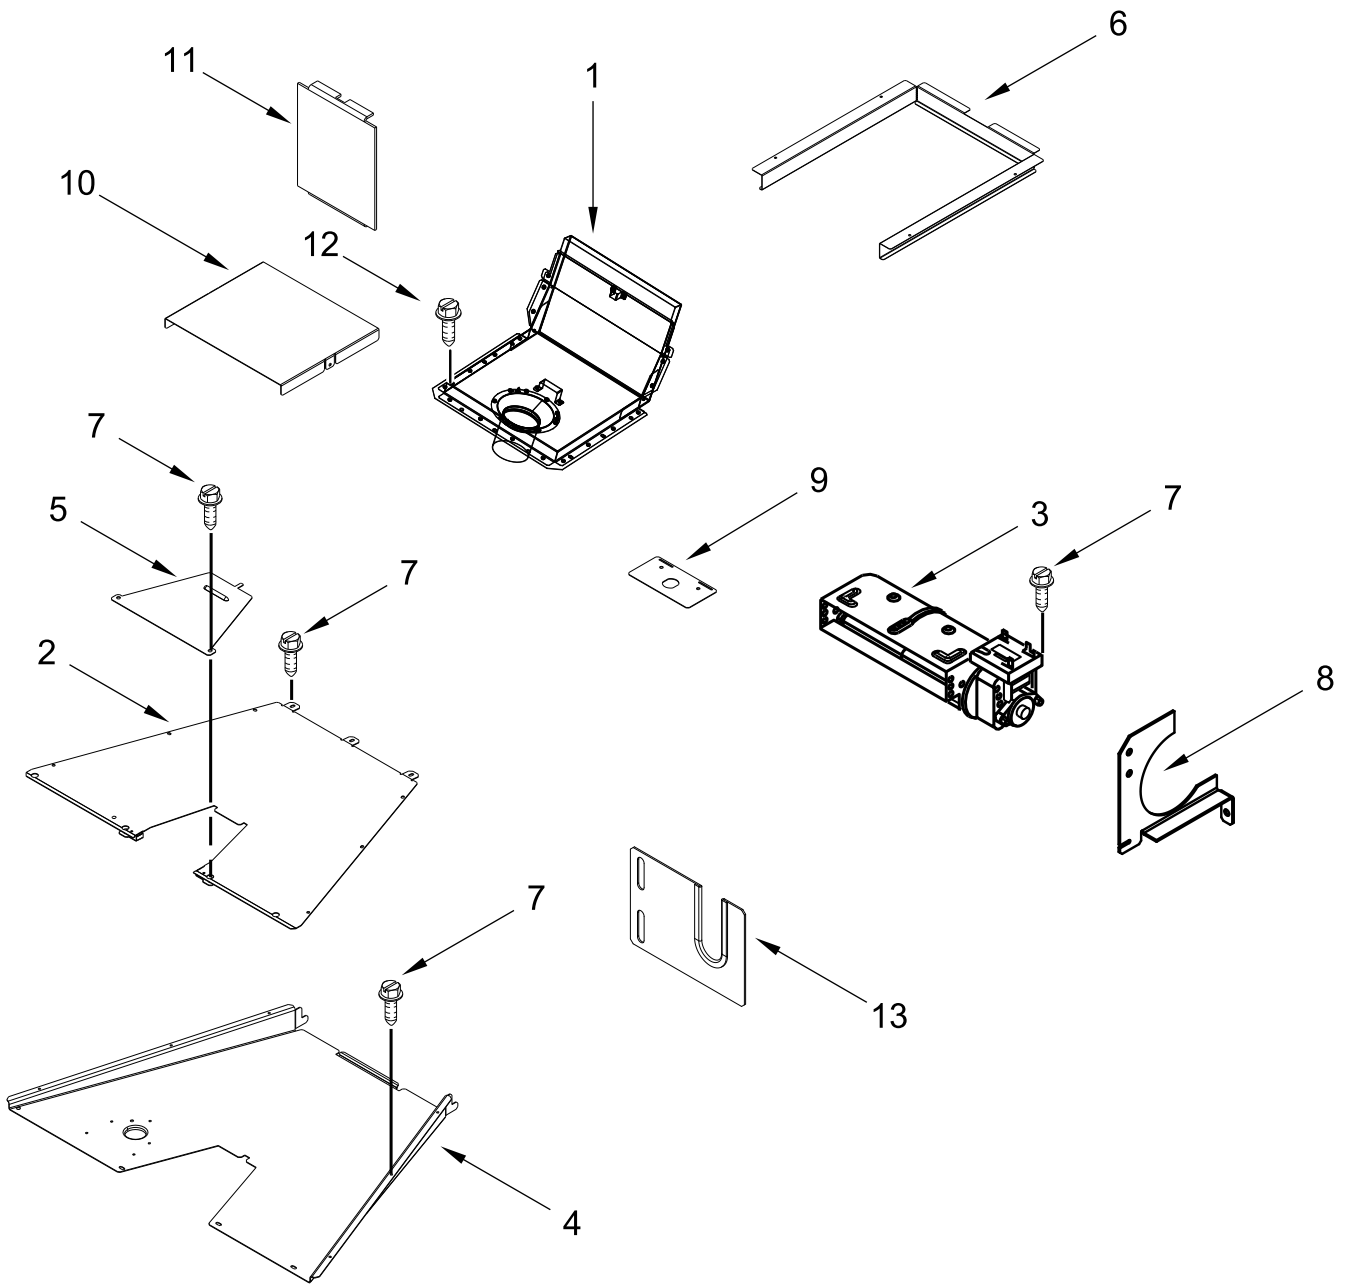

18" OVEN PARTS

<u>Illus.</u> <u>No.</u>	<u>Part No.</u>	<u>Description</u>	<u>Illus.</u> <u>No.</u>	<u>Part No.</u>	<u>Description</u>	<u>Illus.</u> <u>No.</u>	<u>Part No.</u>	<u>Description</u>
1	W10622170	Probe, Sensor	11		Liner, Oven (Not Serviced)	18	W10308040	Bracket, Bake Burner
2	W10830016	Latch, Motorized				19	W10145706	Tube, Bake
3	W10351278	Bumper & Screw	12	W11096293	Receiver, Hinge (Right)	20	W11211936	Cover, Bake
4	7101P426-60	Screw				21	3196176	Screw
5	W10145743	Tube, Vent	13	W10145651	Support, Bake Pan			FOLLOWING PARTS NOT ILLUSTRATED
6	W11223932	Assembly, Oven Light	14	12992902	Screw		W10282820	Insulation, Wrap, 18"
7	W10169756	Lens, Light	15	W10308041	Bracket, Bake Burner 18" Cavity		W10299353	Insulation, Back, 18"
8	W10169757	Bulb, Light					W10299355	Insulation, Bottom
9	W11096294	Receiver, Hinge (Left)	16	W10878505	Burner, Bake W/O Spreader		3400968	Nut
10	W10160858	Cover, Latch	17	W11205400	Electrode, Bake			

VENTING PARTS