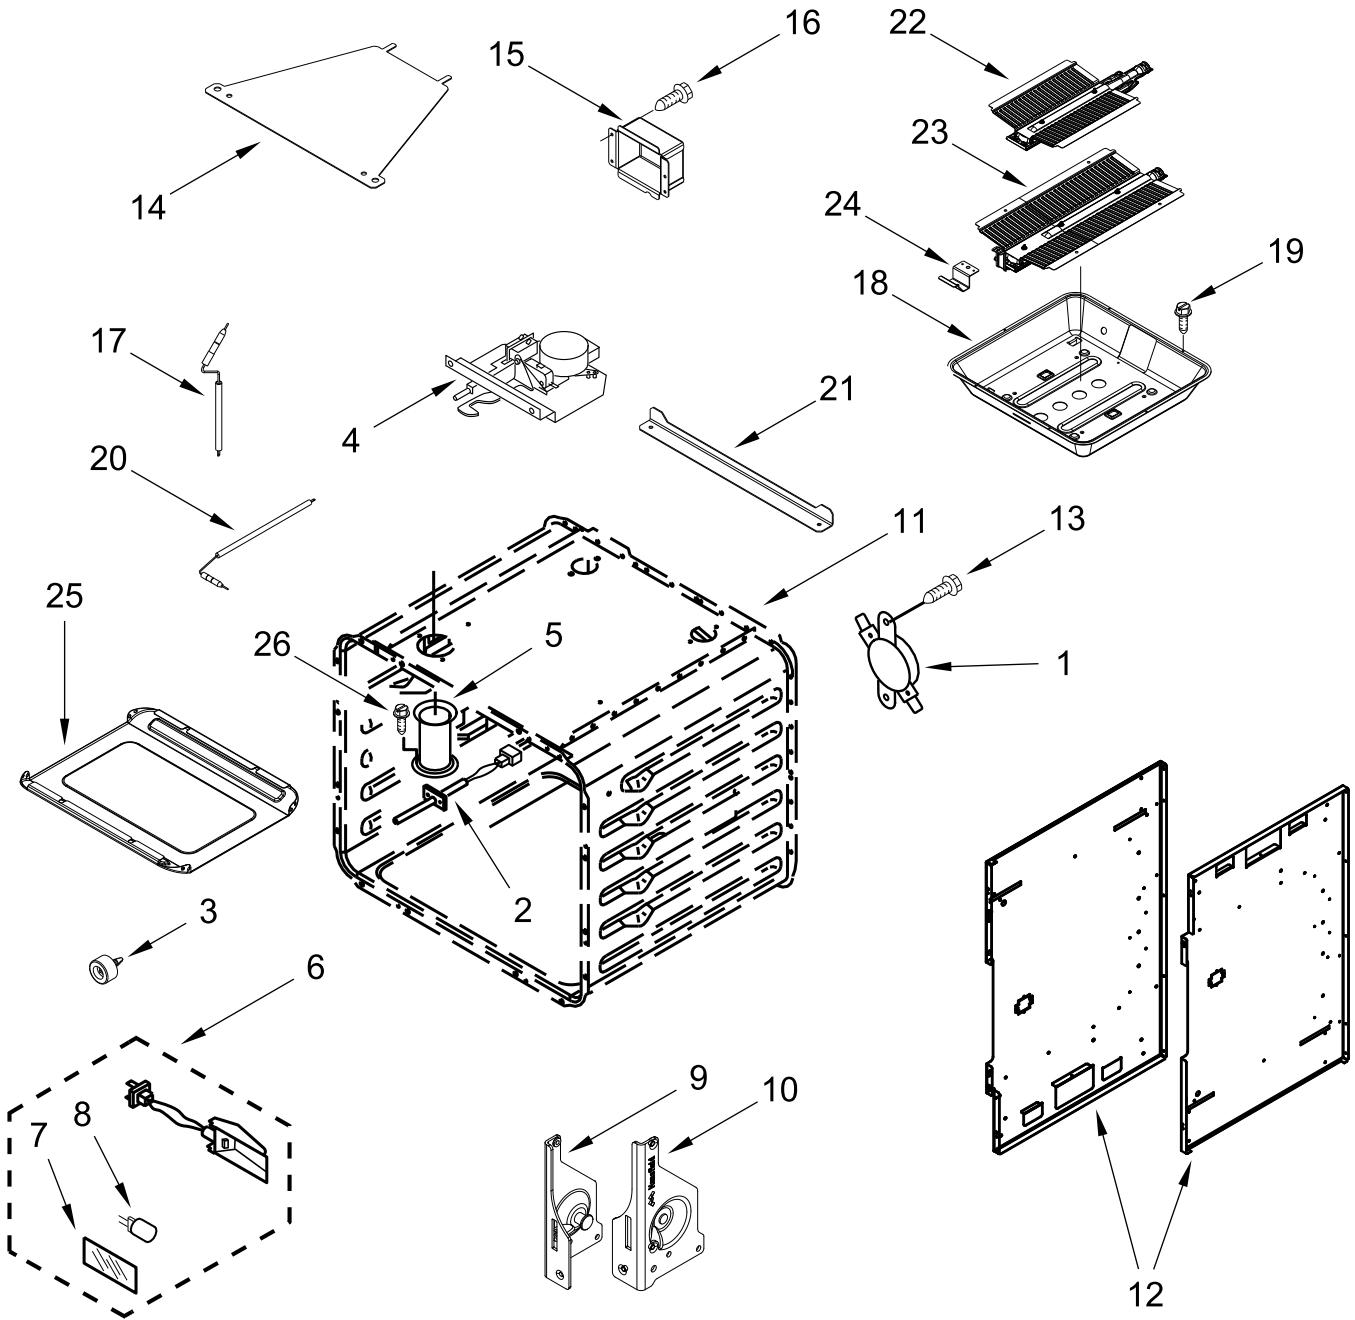

30" OVEN PARTS

30" OVEN PARTS

<u>Illus. No.</u>	<u>Part No.</u>	<u>Description</u>	<u>Illus. No.</u>	<u>Part No.</u>	<u>Description</u>	<u>Illus. No.</u>	<u>Part No.</u>	<u>Description</u>
1	4450249	Thermostat (TOD)	12	W11102297	Chassis, Side (Left)	23	W10311335	Burner, Broil
2	W10622170	Probe, Sensor		W11102296	Chassis, Side (Right)	24	W10308040	Bracket, Bake Burner
3	W10351278	Bumper & Screw	13	7101P426-60	Screw	25	W10496809	Pan, Oven Bottom
4	W10830016	Latch, Motorized	14	W10160858	Cover, Latch	26	3196176	Screw
5	W10145743	Tube, Vent	15	W10308051	Box, Broil			FOLLOWING PARTS NOT ILLUSTRATED
6	W11223932	Assembly, Oven Light	16	7101P434-60	Screw	W10282810		Insulation, Wrap, 30"
7	W10169756	Lens, Light	17	W11182863	Electrode, Broil	W11109145		Insulation, Back, 30"
8	W10169757	Bulb, Light	18	W10145744	Support, Bake Pan	W10299354		Insulation, Bottom
9	W11096294	Receiver, Hinge (Left)	19	12992902	Screw	3400968		Nut
10	W11096293	Receiver, Hinge (Right)	20	W11205400	Electrode, Bake			
11		Liner, Oven (Not Serviced)	21	W10317437	Bracket, Broil Standoff			
			22	W10878504	Burner, Bake