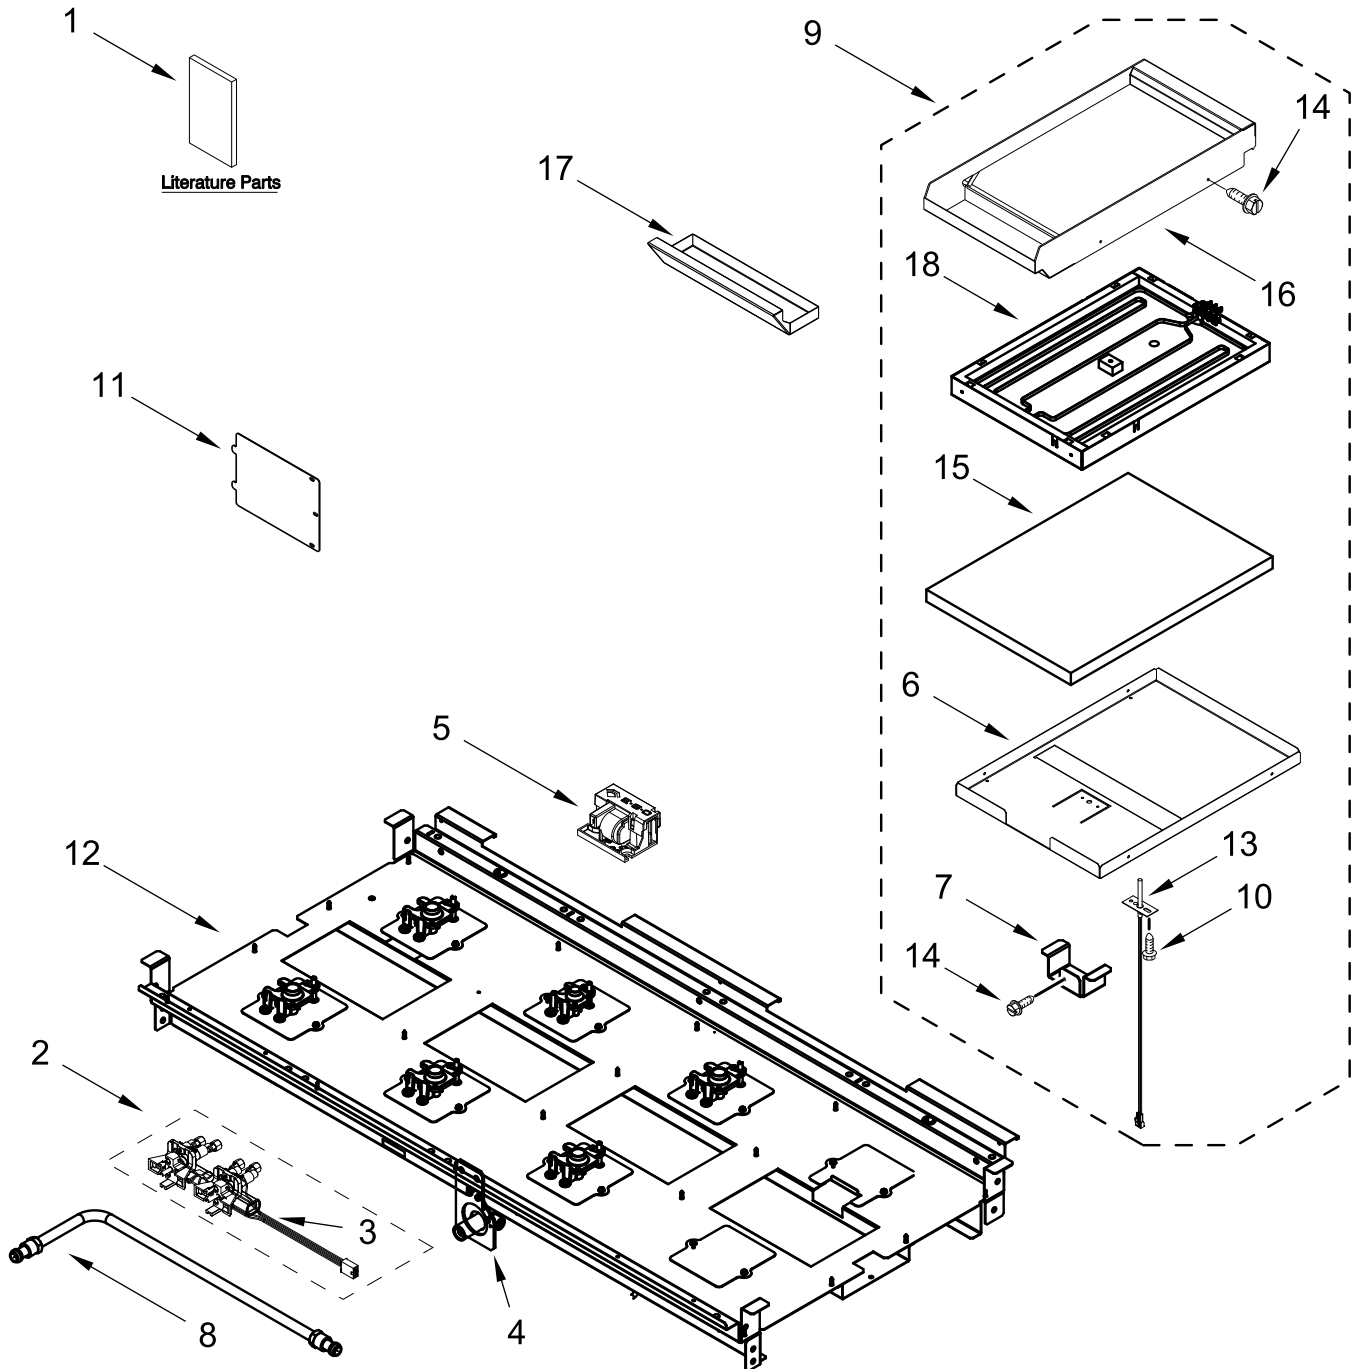

KitchenAid®

GAS RANGE
Includes Griddle

MODELS:

KFGC558JSS05 (Stainless)

BURNER BOX AND GRIDDLE PARTS

BURNER BOX AND GRIDDLE PARTS

<u>Illus. No.</u>	<u>Part No.</u>	<u>Description</u>	<u>Illus. No.</u>	<u>Part No.</u>	<u>Description</u>	<u>Illus. No.</u>	<u>Part No.</u>	<u>Description</u>
1		Literature Parts	6	W11330430	Tray, Griddle Insulation	18	W10891698	Element, Griddle
	W11508863	Use & Care Guide						FOLLOWING PARTS NOT ILLUSTRATED
	W11508887	Installation Instructions	7	W11121384	Bracket, Griddle-RTD			
	W11184759	Guide, Internet Connectivity	8	W10892809	Tube, Manifold Supply (Left)		W11448064	Harness, Main (48")
	W11364680	Guide, Quick Start		W10892804	Tube, Manifold Supply (Left Center)		W10903727	Harness, Griddle
	W11575704	Wiring Diagram (Cooktop)		W10892805	Tube, Manifold Supply (Right Center)		W11200329	Harness, Cooktop
	W11565468	Tech Sheet					W10780278	Harness, Door Lock
2	W11183720	Assembly, Valve Manifold (Left Front And Left Rear)	9	W11505236	Griddle Module Assembly		W11200318	Harness, Communication
	W11036612	Assembly, Valve Manifold (Left Center Front And Left Center Rear)	10	3196160	Screw		W11242785	Harness, WIFI
	W10892994	Assembly, Valve Manifold (Right Center Front And Right Center Rear)	11	W10115843	Cover, Ignition		313438	Clip, Harness
			12		Box, Burner (Not Serviced)		W10624584	Cord, Power
			13	W10891584	Sensor, Griddle		4450800	Screw, Grounding
			14	W10162096	Screw		W10253333	Bracket, Anti-Tip
			15	W11121383	Insulation, Griddle		7101P485-60	Screw, Anti-Tip Kit
			16	W11360151	Module, Griddle		W11238042	Kit, LP Conversion
			17	W10276497	Tray, Griddle Drip		W11311196	Ignitor Wire, Wire-Electrode Bake
3	W10903728	Switch, Harness					W11311197	Ignitor Wire, Wire-Electrode Broil
4	W11121194	Bracket, Manifold						
5	W11121317	Module, Spark						