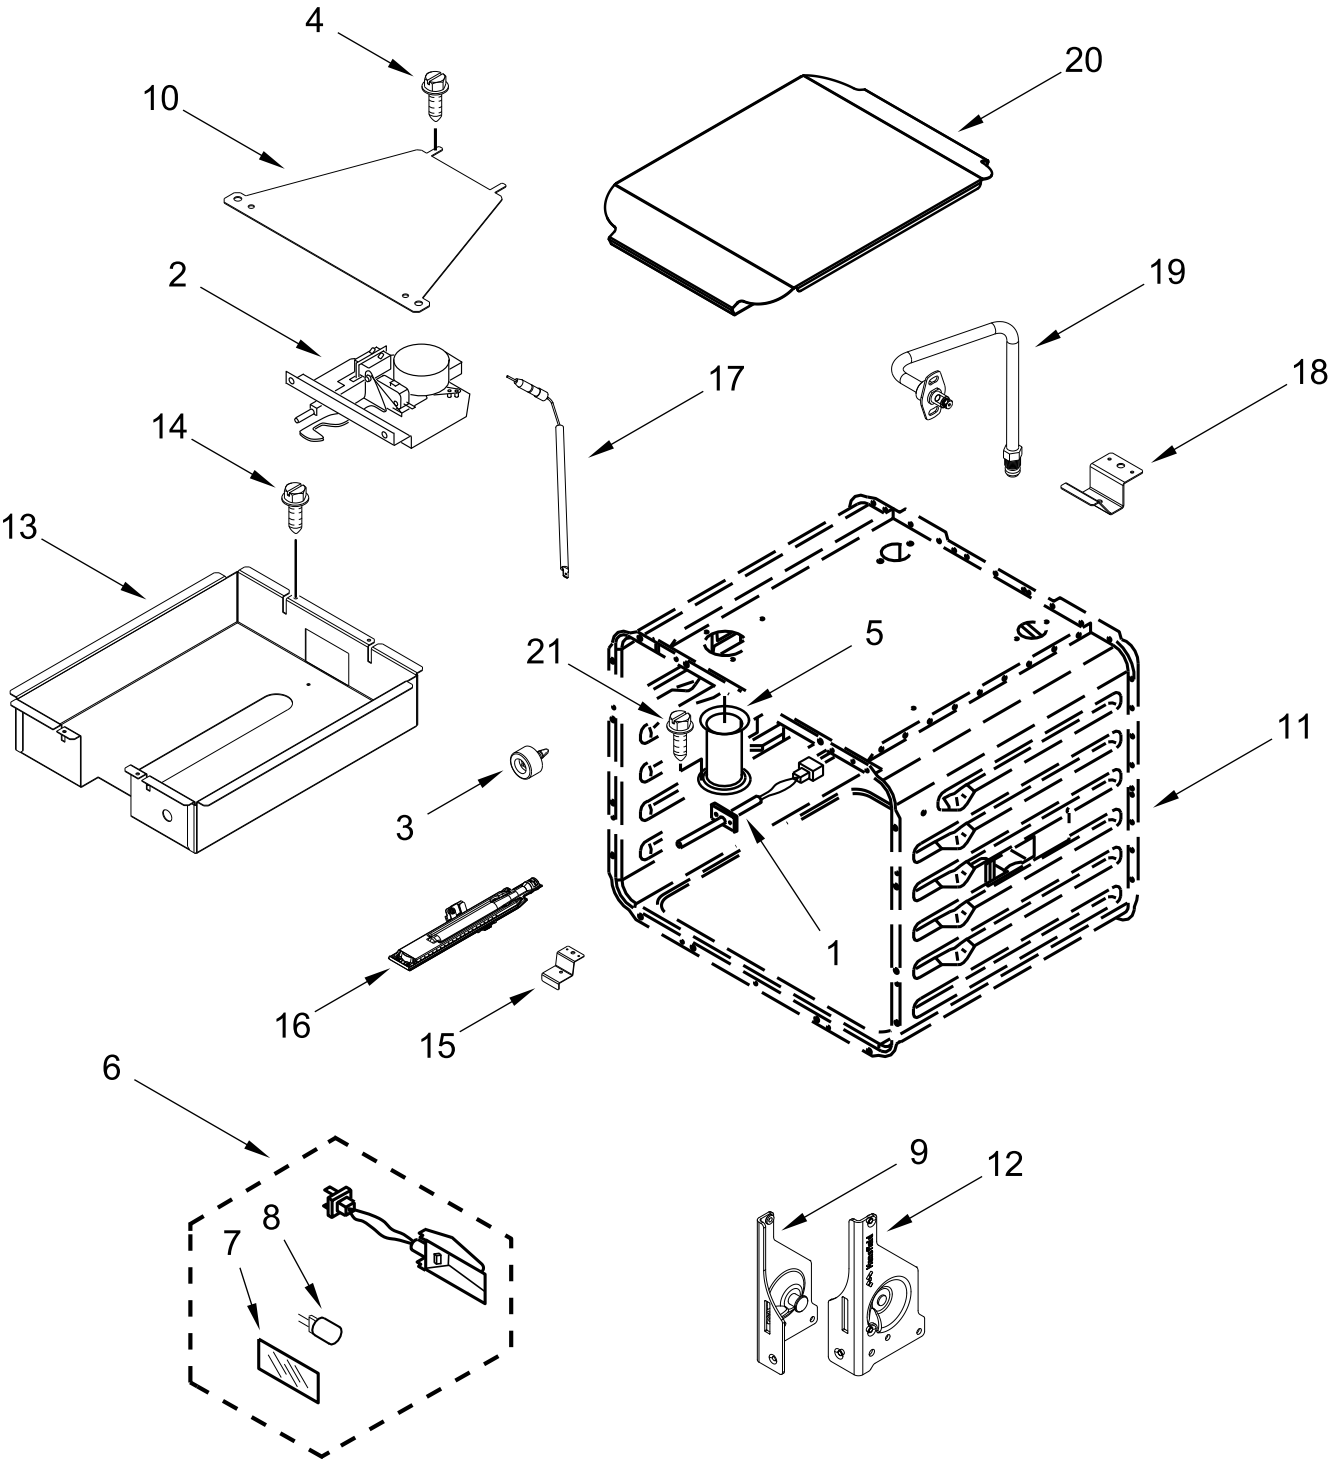

18" OVEN PARTS

18" OVEN PARTS

<u>Illus.</u> <u>No.</u>	<u>Part No.</u>	<u>Description</u>	<u>Illus.</u> <u>No.</u>	<u>Part No.</u>	<u>Description</u>	<u>Illus.</u> <u>No.</u>	<u>Part No.</u>	<u>Description</u>
1	W10622170	Probe, Sensor	11		Liner, Oven (Not Serviced)	18	W10308040	Bracket, Bake Burner
2	W10830016	Latch, Motorized				19	W10145706	Tube, Bake
3	W10351278	Bumper & Screw	12	W11096293	Receiver, Hinge (Right)	20	W11211936	Cover, Bake
4	7101P426-60	Screw				21	3196176	Screw
5	W10145743	Tube, Vent	13	W10145651	Support, Bake Pan			FOLLOWING PARTS NOT ILLUSTRATED
6	W11223932	Assembly, Oven Light	14	12992902	Screw		W10282820	Insulation, Wrap, 18"
7	W10169756	Lens, Light	15	W10308041	Bracket, Bake Burner 18" Cavity		W10299353	Insulation, Back, 18"
8	W10169757	Bulb, Light					W10299355	Insulation, Bottom
9	W11096294	Receiver, Hinge (Left)	16	W10878505	Burner, Bake W/O Spreader		3400968	Nut
10	W10160858	Cover, Latch	17	W11205400	Electrode, Bake