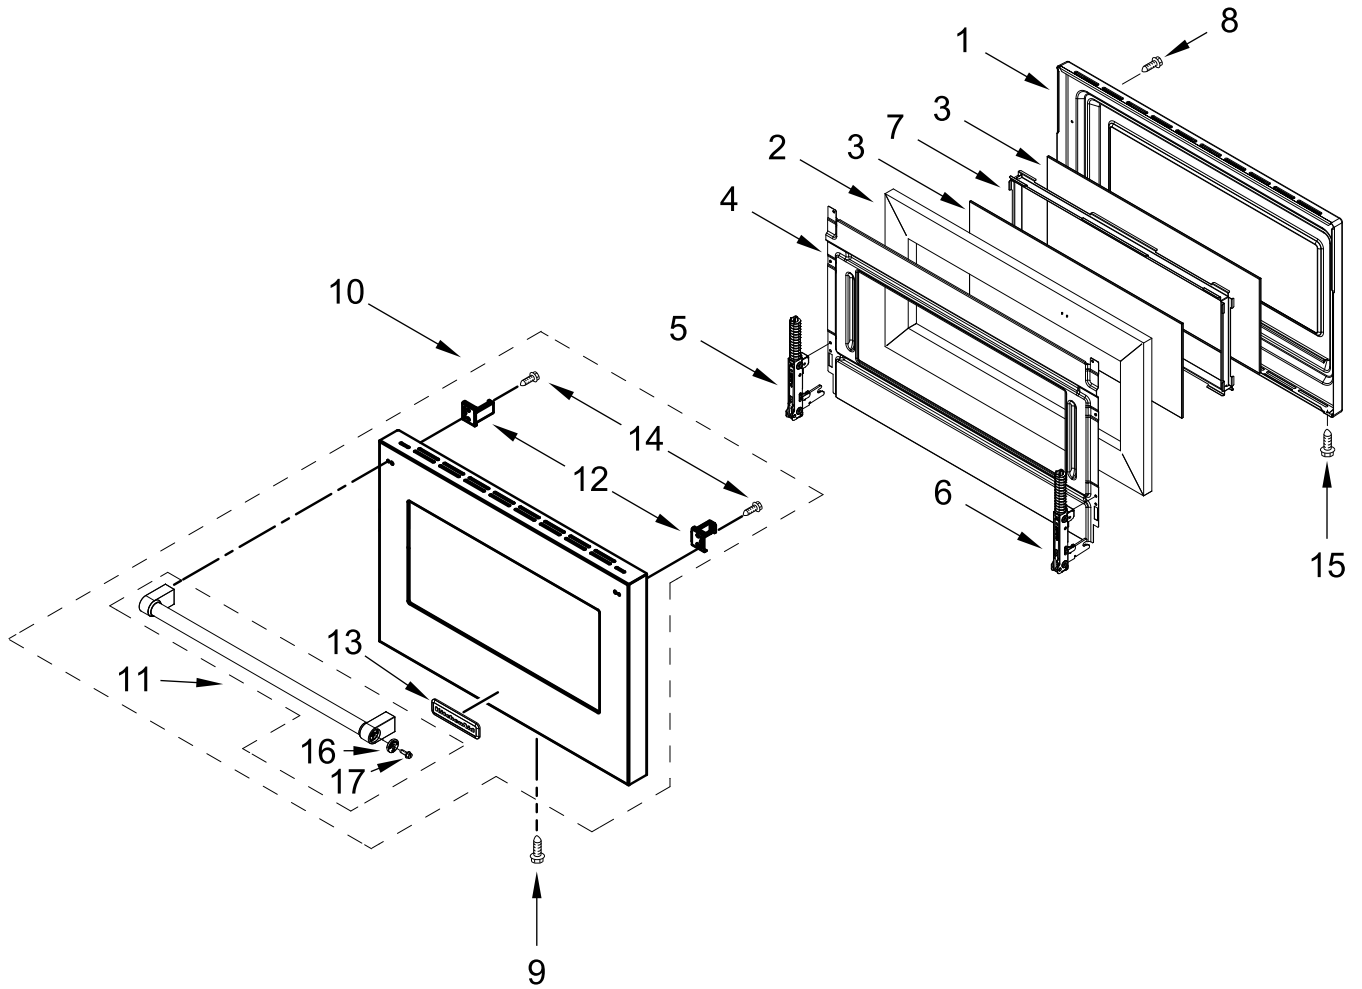

30" OVEN DOOR PARTS

30" OVEN DOOR PARTS

<u>Illus.</u> <u>No.</u>	<u>Part No.</u>	<u>Description</u>	<u>Illus.</u> <u>No.</u>	<u>Part No.</u>	<u>Description</u>	<u>Illus.</u> <u>No.</u>	<u>Part No.</u>	<u>Description</u>
1	W11036771	Liner, Door	7	W10272594	Frame, Glass	12	W11197830	Bracket, Handle
2	W11413190	Insulation, Door (30")	8	W10898280	Screw	13	W10518672	Badge
3	W11184409	Glass, Inner	9	W10162096	Screw	14	W10276043	Screw
4	W11194821	Retainer, Glass	10	W11389294	Assembly, Outer Door (Includes Handle)	15	W10607120	Screw
5	W11390105	Hinge, Door (Left)	11	W11362707	Handle Assembly, Door	16	W11361073	Medallion, Handle
6	W11390124	Hinge, Dual (Right)				17	W10656499	Screw