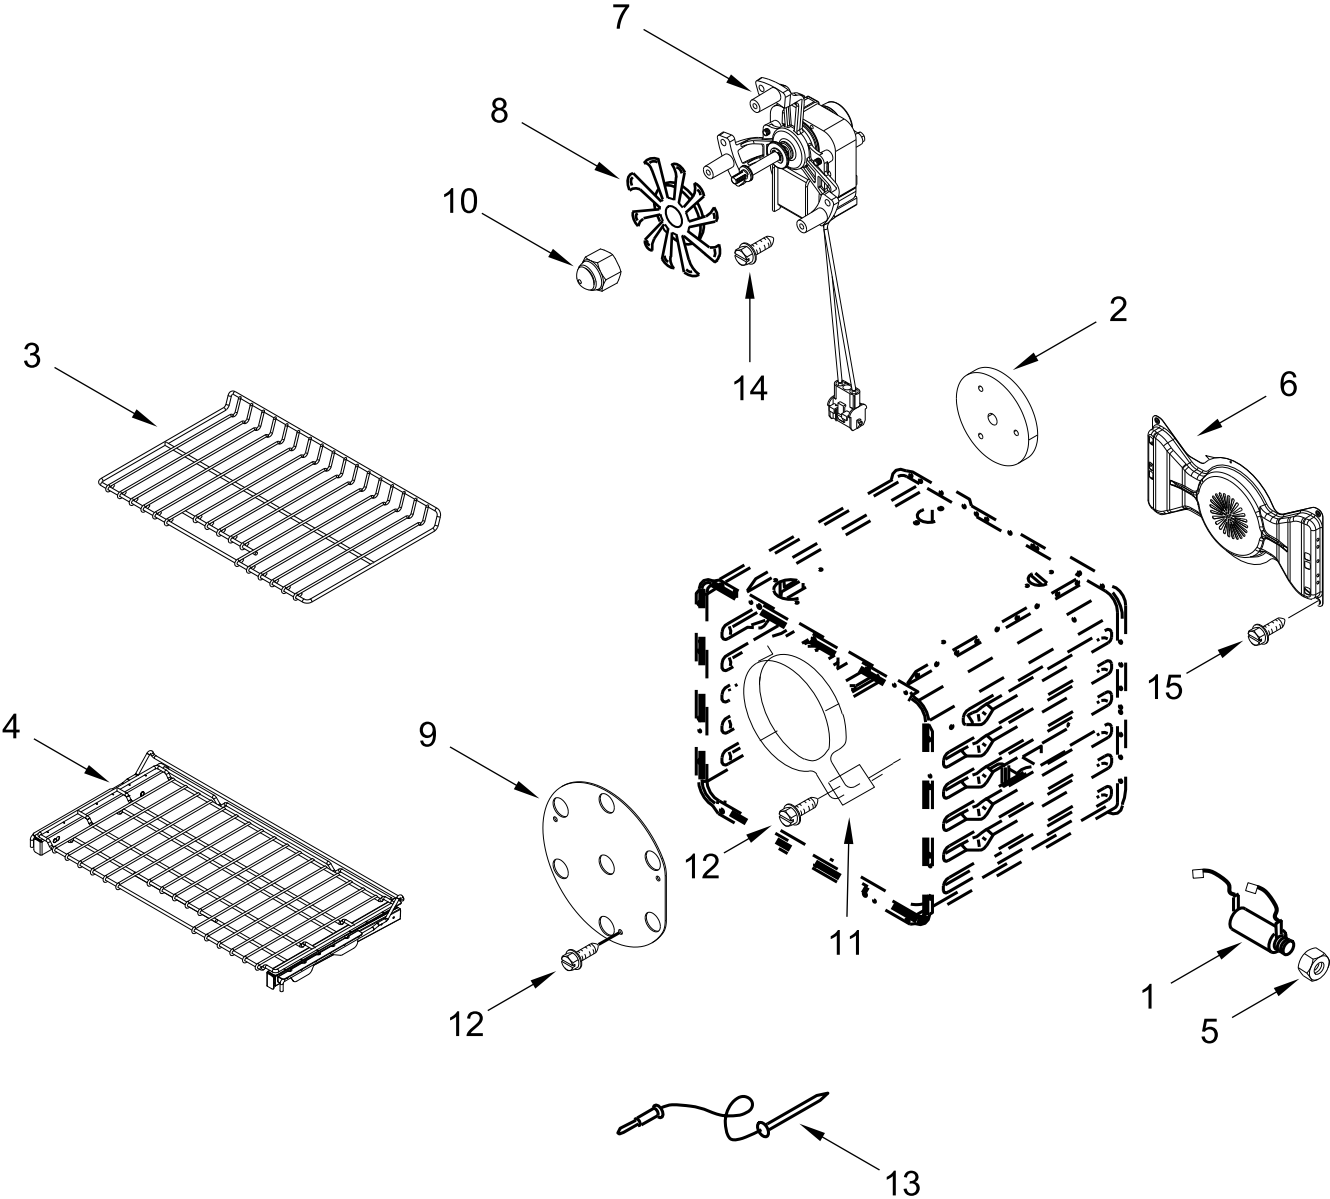

INTERNAL OVEN PARTS

INTERNAL OVEN PARTS

<u>Illus.</u> <u>No.</u>	<u>Part No.</u>	<u>Description</u>	<u>Illus.</u> <u>No.</u>	<u>Part No.</u>	<u>Description</u>	<u>Illus.</u> <u>No.</u>	<u>Part No.</u>	<u>Description</u>
1	9755543	Jack, Meat Probe	7	W10631506	Motor, Convection	13	9755542	Probe, Temperature
2	W10282821	Insulation, Convection Cover	8	W10631503	Blade, Fan	14	W10720084	Screw
3	W10822069	Rack, Oven	9	W10261523	Plate, Fan	15	W10739592	Screw
4	W11496903	Rack, Sliding Oven	10	W10631504	Nut, Acorn (LH)			
5	W11033111	Nut, Locking	11	W11098505	Element, Convection Heat			
6	W11212180	Baffle, Convection	12	4449154	Screw