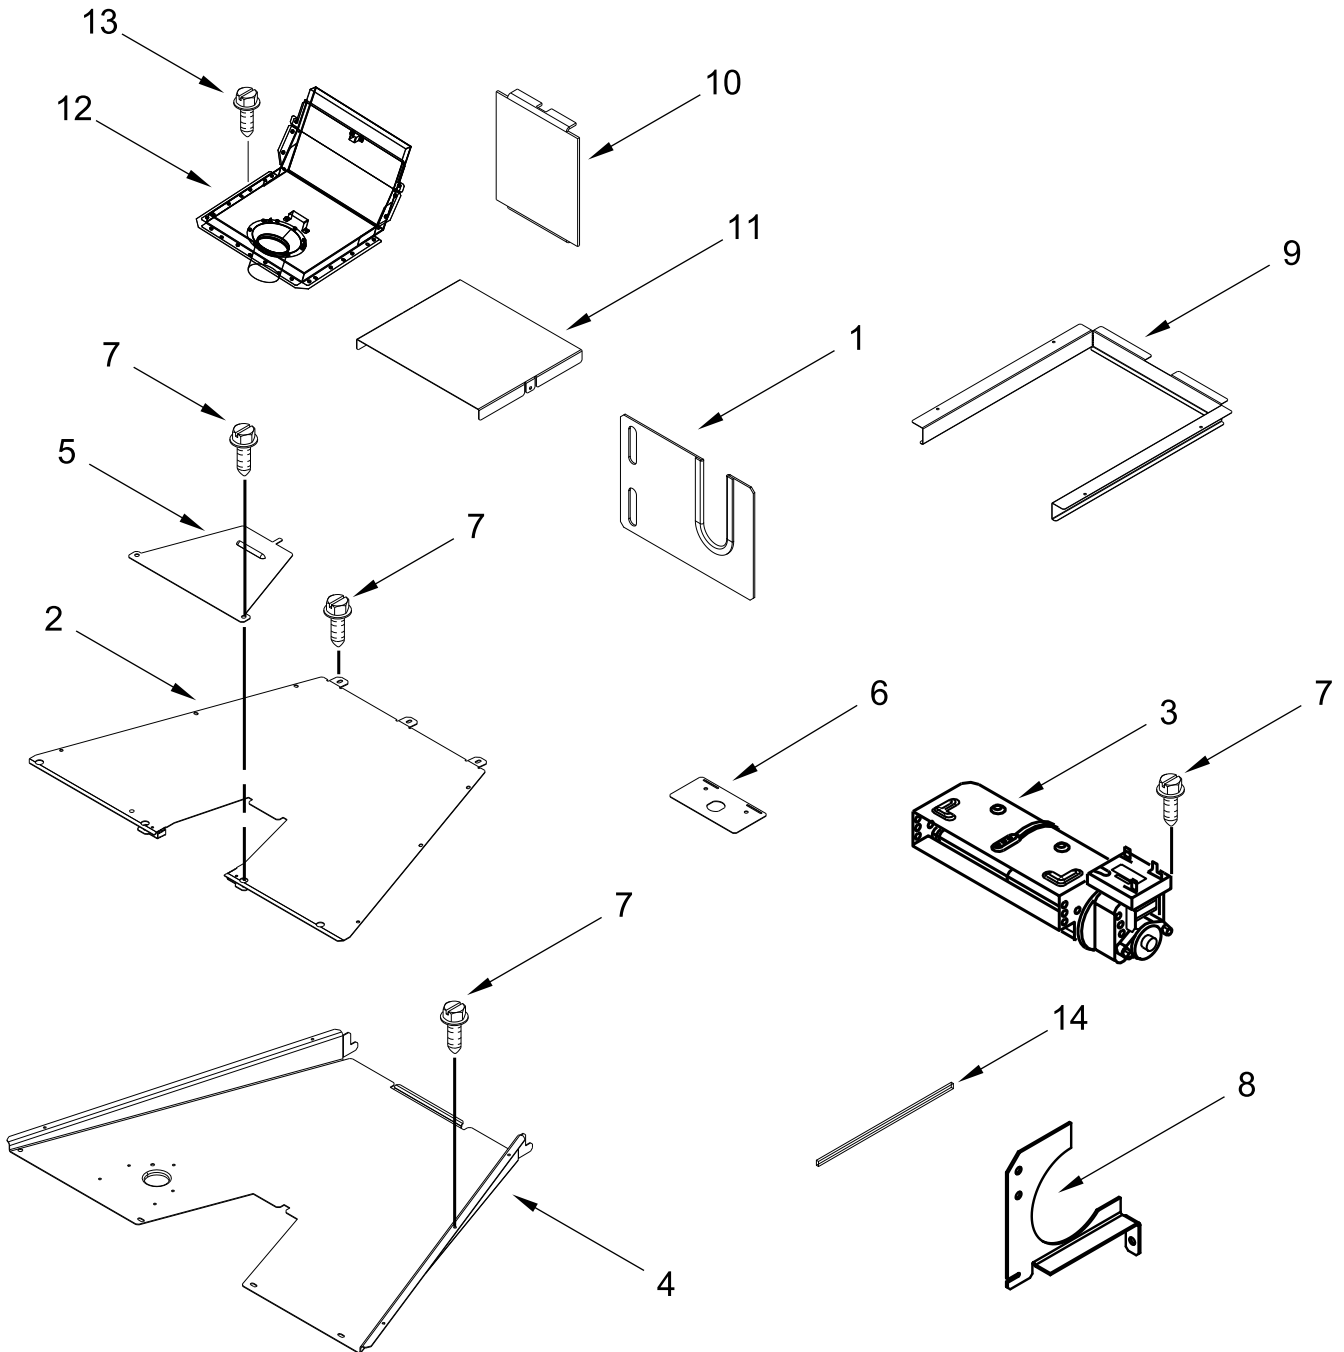

VENTING PARTS

VENTING PARTS

<u>Illus.</u> <u>No.</u>	<u>Part No.</u>	<u>Description</u>	<u>Illus.</u> <u>No.</u>	<u>Part No.</u>	<u>Description</u>	<u>Illus.</u> <u>No.</u>	<u>Part No.</u>	<u>Description</u>
1	W11106956	Cover, Channel	5	W11109518	Plate, Cooling Latch	10	W10246087	Insulation, Chimney
2	W11105221	Vent, Cooling Top (30 in)	6	W10115855	Holder, Strain Relief	11	W10246086	Retainer, Insulation
3	W11200129	Blower	7	7101P426-60	Screw	12	W10340579	Vent, Chimney Box (30 in / 36 in)
4	W11091676	Vent, Cooling Bottom (30 in)	8	W11047754	Bracket, Blower Mount	13	3400805	Screw (Zinc)
			9	W10145363	Duct, Primary Air (30 in)	14	W10919715	Gasket