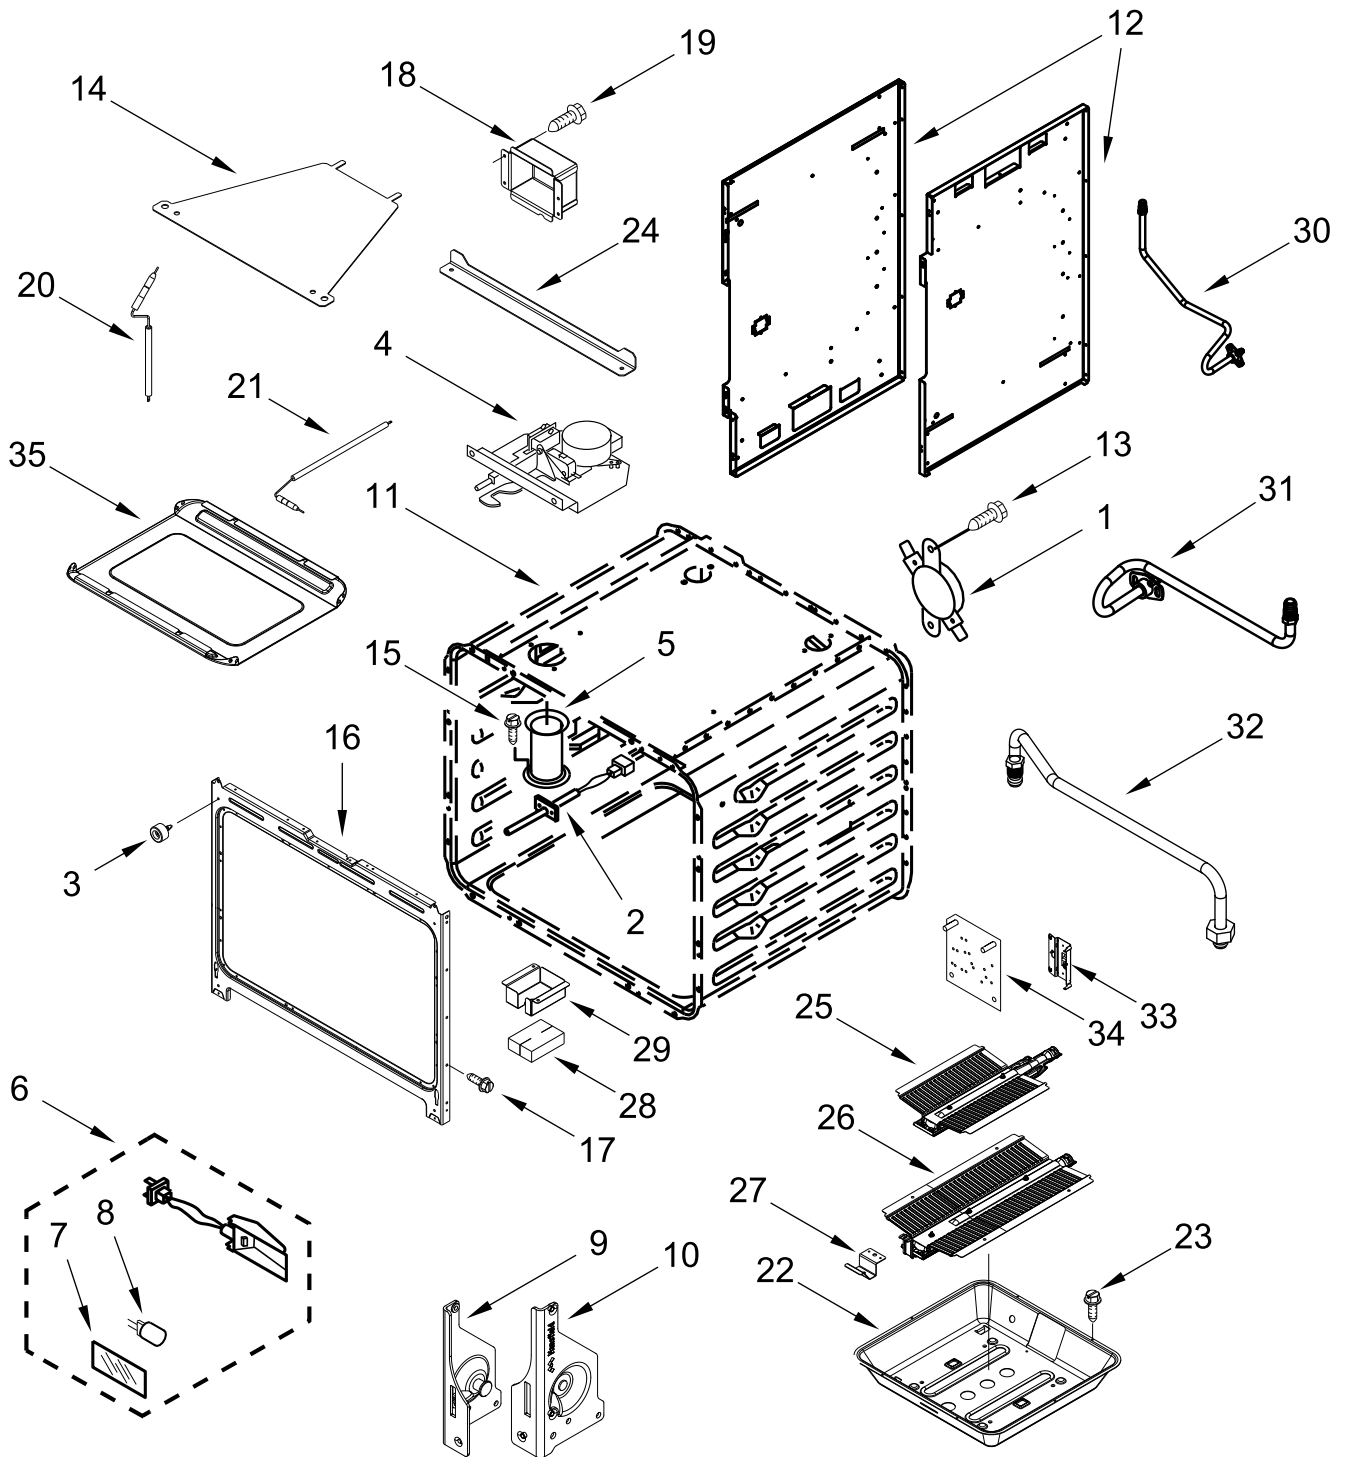

OVEN PARTS

OVEN PARTS

<u>Illus. No.</u>	<u>Part No.</u>	<u>Description</u>	<u>Illus. No.</u>	<u>Part No.</u>	<u>Description</u>	<u>Illus. No.</u>	<u>Part No.</u>	<u>Description</u>
1	4450249	Thermostat (TOD)	13	7101P426-60	Screw	28	W10311009	Insulation, Broil Cover
2	W10622170	Probe, Sensor	14	W10160858	Cover, Latch	29	W10310985	Cover, Broil
3	W10351278	Bumper and Screw	15	3196176	Screw	30	W11109238	Tube, Broil
4	W10830016	Latch, Motorized	16	W11192749	Frame, Front	31	W11106980	Tube, Bake
5	W10145743	Tube, Vent	17	3196560	Screw	32	W11107279	Tube, Gas
6	W11223932	Assembly, Oven Light	18	W10308051	Box, Broil	33	W10145362	Bracket-Board, DSI
7	W10169756	Lens, Light	19	7101P434-60	Screw	34	W10511278	Module, Spark DSI
8	W10169757	Bulb, Light	20	W11182863	Electrode, Broil	35	W10496809	Pan, Oven Bottom
9	W11096294	Receiver, Hinge (Left)	21	W11205400	Electrode, Bake			FOLLOWING PARTS NOT ILLUSTRATED
10	W11096293	Receiver, Hinge (Right)	22	W10145744	Support, Bake Pan			
11		Liner, Oven (Not Serviced)	23	12992902	Screw		W10282811	Insulation, Wrap
12	W11102297	Chassis, Side (Left)	24	W10317437	Bracket, Broil Standoff		W11108226	Insulation, Back, 36 in
	W11102296	Chassis, Side (Right)	25	W10878504	Burner, Bake		W10299356	Insulation, Bottom
			26	W10311335	Burner, Broil		3400968	Nut
			27	W10308040	Bracket, Bake Burner