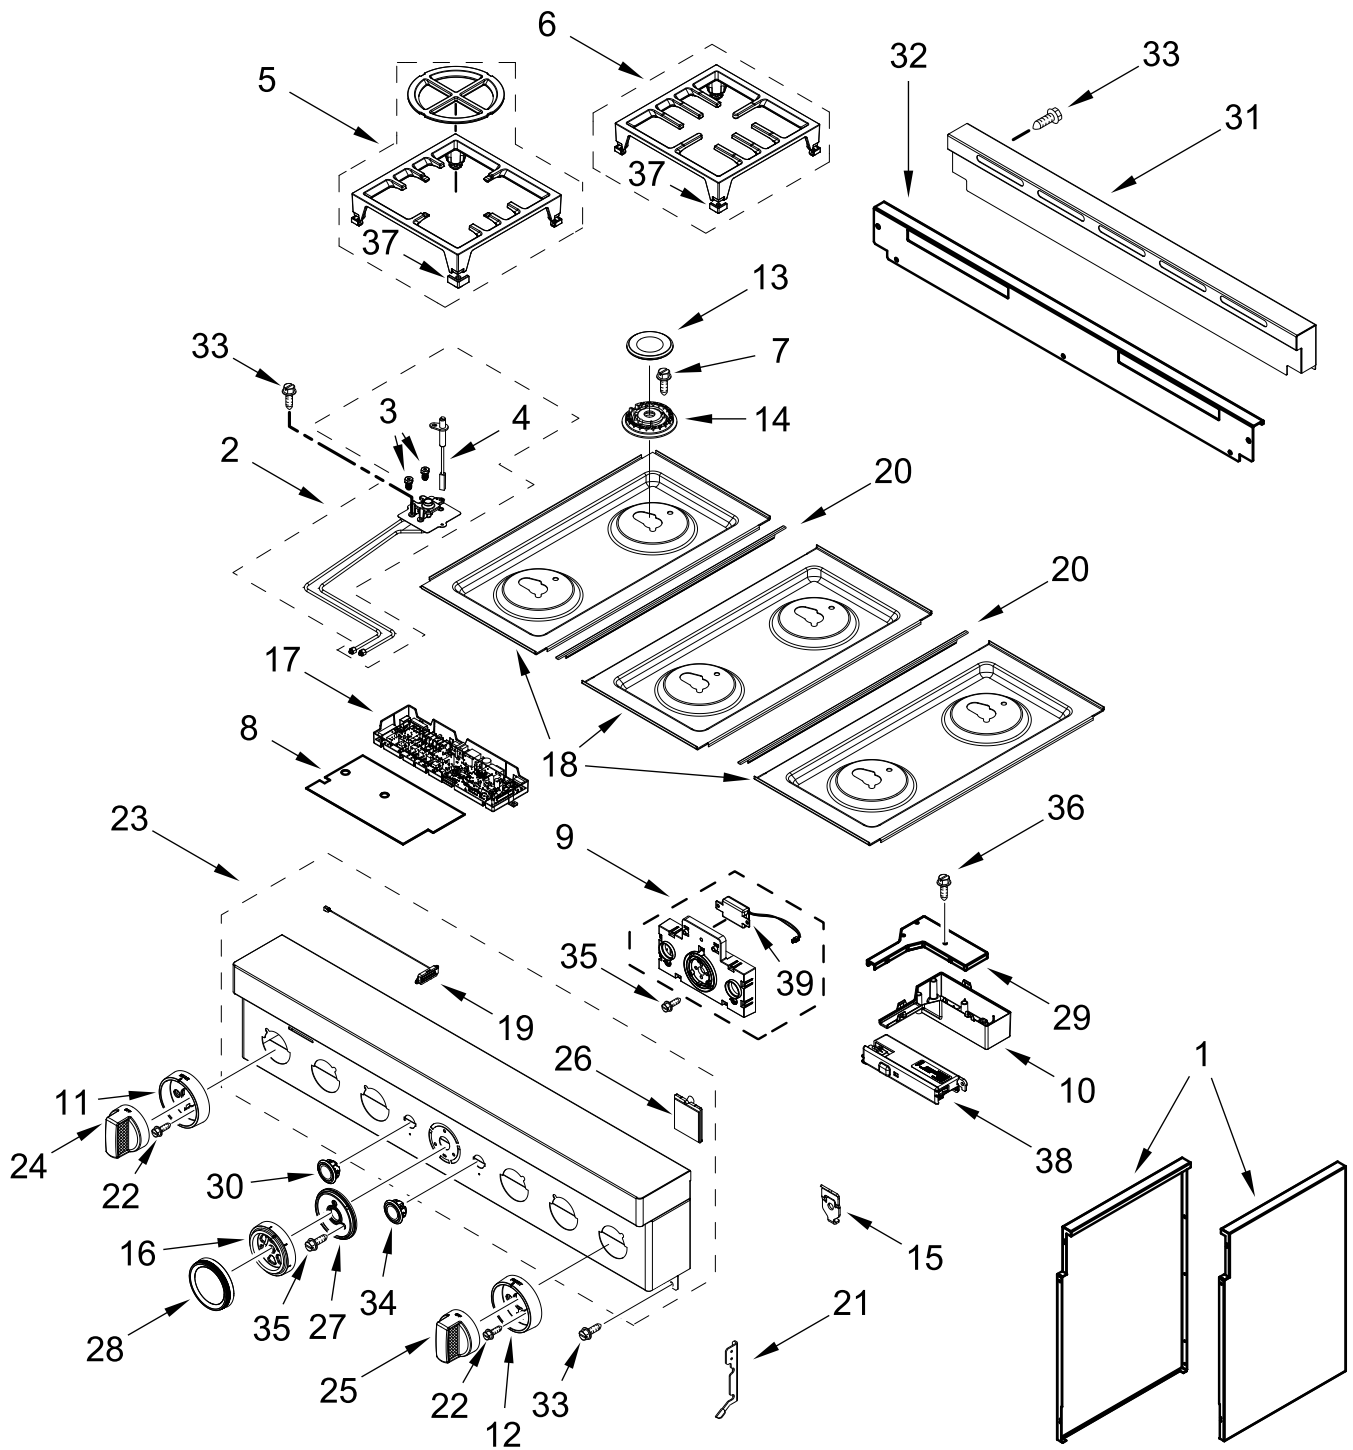

COOKTOP, BURNER AND GRATE PARTS