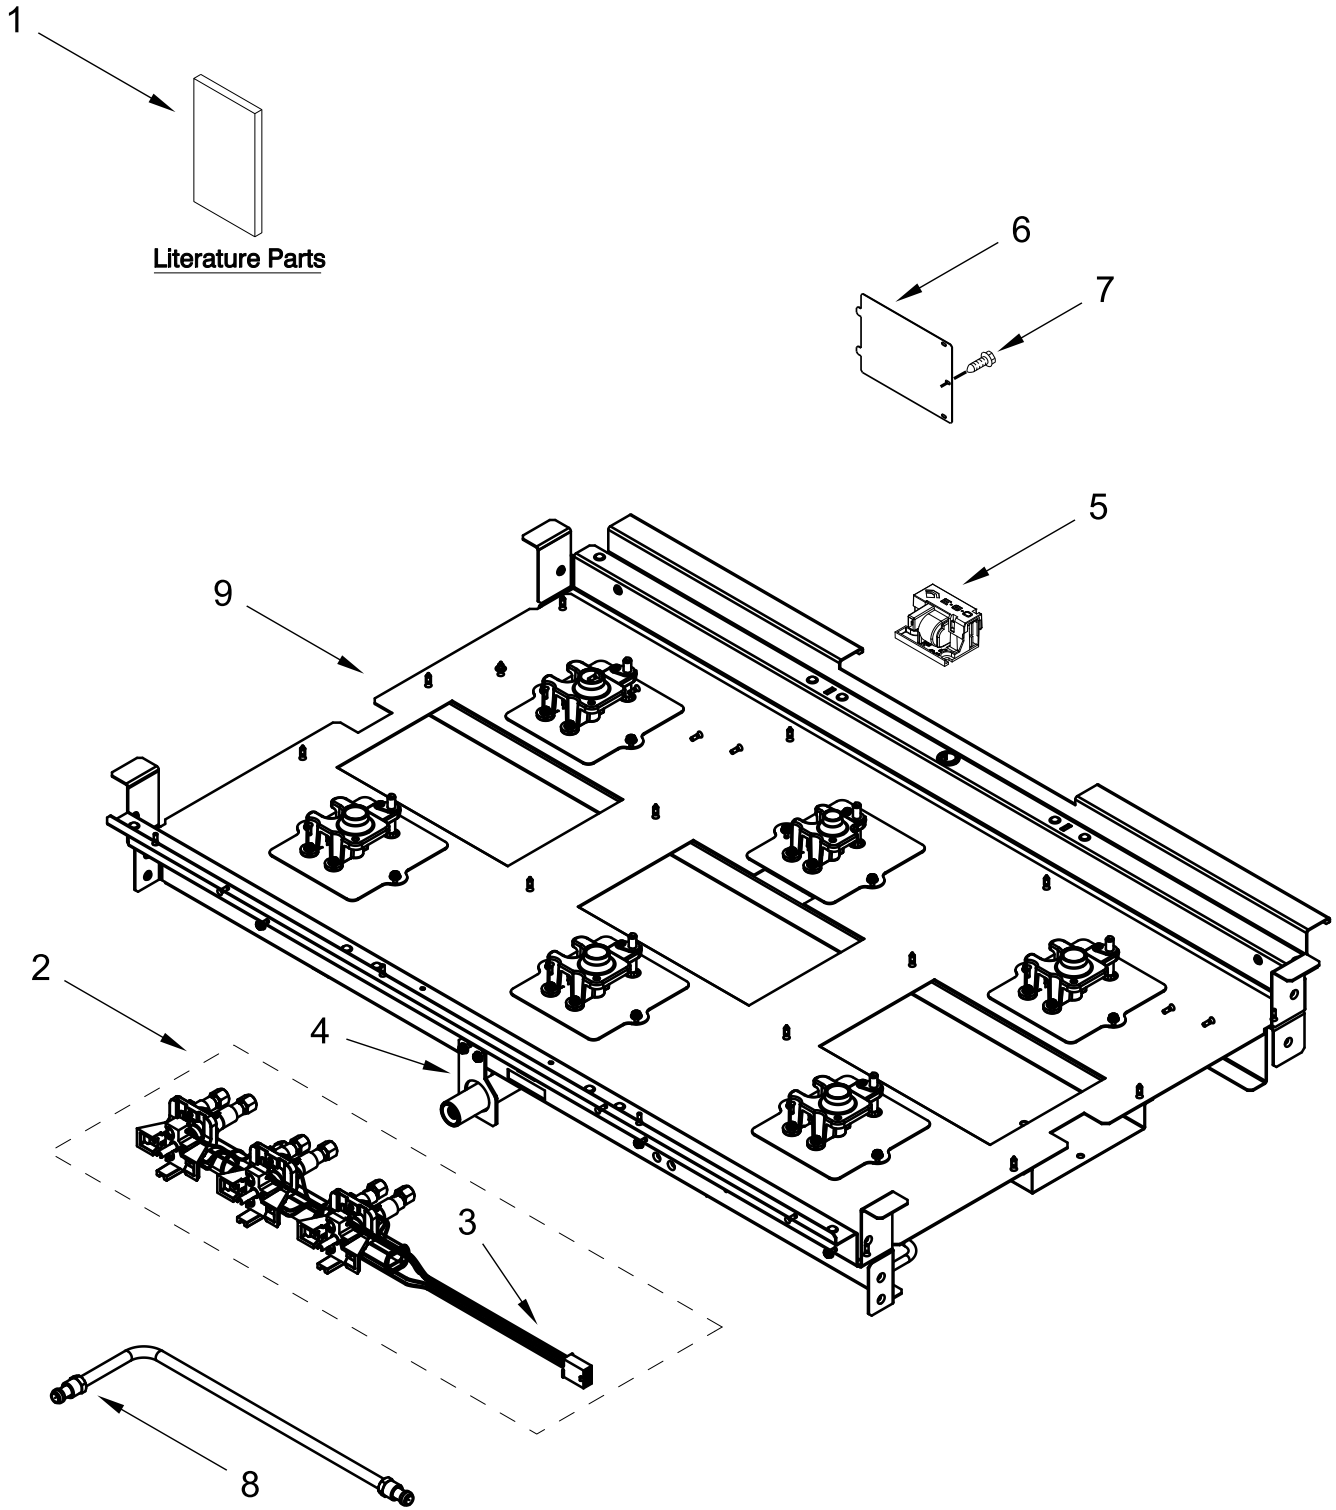

KitchenAid®

GAS RANGE

MODELS:

KFGC506JSS05 (Stainless)

BURNER BOX PARTS

BURNER BOX PARTS

<u>Illus. No.</u>	<u>Part No.</u>	<u>Description</u>	<u>Illus. No.</u>	<u>Part No.</u>	<u>Description</u>	<u>Illus. No.</u>	<u>Part No.</u>	<u>Description</u>
1		Literature Parts	6	W10115843	Cover, Ignition	9		Box, Burner (Not Serviced)
	W11508863	Use and Care Guide	7	7101P426-60	Screw			
	W11508887	Installation Instructions	8	W10892073	Tube, Manifold Supply (Left)			FOLLOWING PARTS NOT ILLUSTRATED
	W11184759	Guide, Internet Connectivity		W10892334	Tube, Manifold Supply (Right)	W11448063		Harness, Main (36 in)
	W11575703	Diagram, Wiring (Cooktop)				W11200332		Harness, Cooktop
	W11565467	Tech Sheet				W10780278		Harness, Door Lock
	W11364680	Guide, Quick Start				W11200325		Harness, Communication
2	W10892995	Assembly, Valve Manifold (Left Front, Left Rear, Center Rear)				W11242785		Harness, WIFI
	W10893005	Assembly, Valve Manifold (Center Front, Right Front, Right Rear)				313438		Clip, Harness
3	W10903729	Switch, Harness				W10624584		Cord, Power
4	W11121194	Bracket, Manifold				4450800		Screw, Grounding
5	W11121317	Module, Spark				W10253333		Bracket, Anti-Tip
						7101P485-60		Screw, Anti-Tip Kit
						W11238042		Kit, LP Conversion
						W11311196		Ignitor Wire, Wire-Electrode Bake
						W11311197		Ignitor Wire, Wire-Electrode Broil