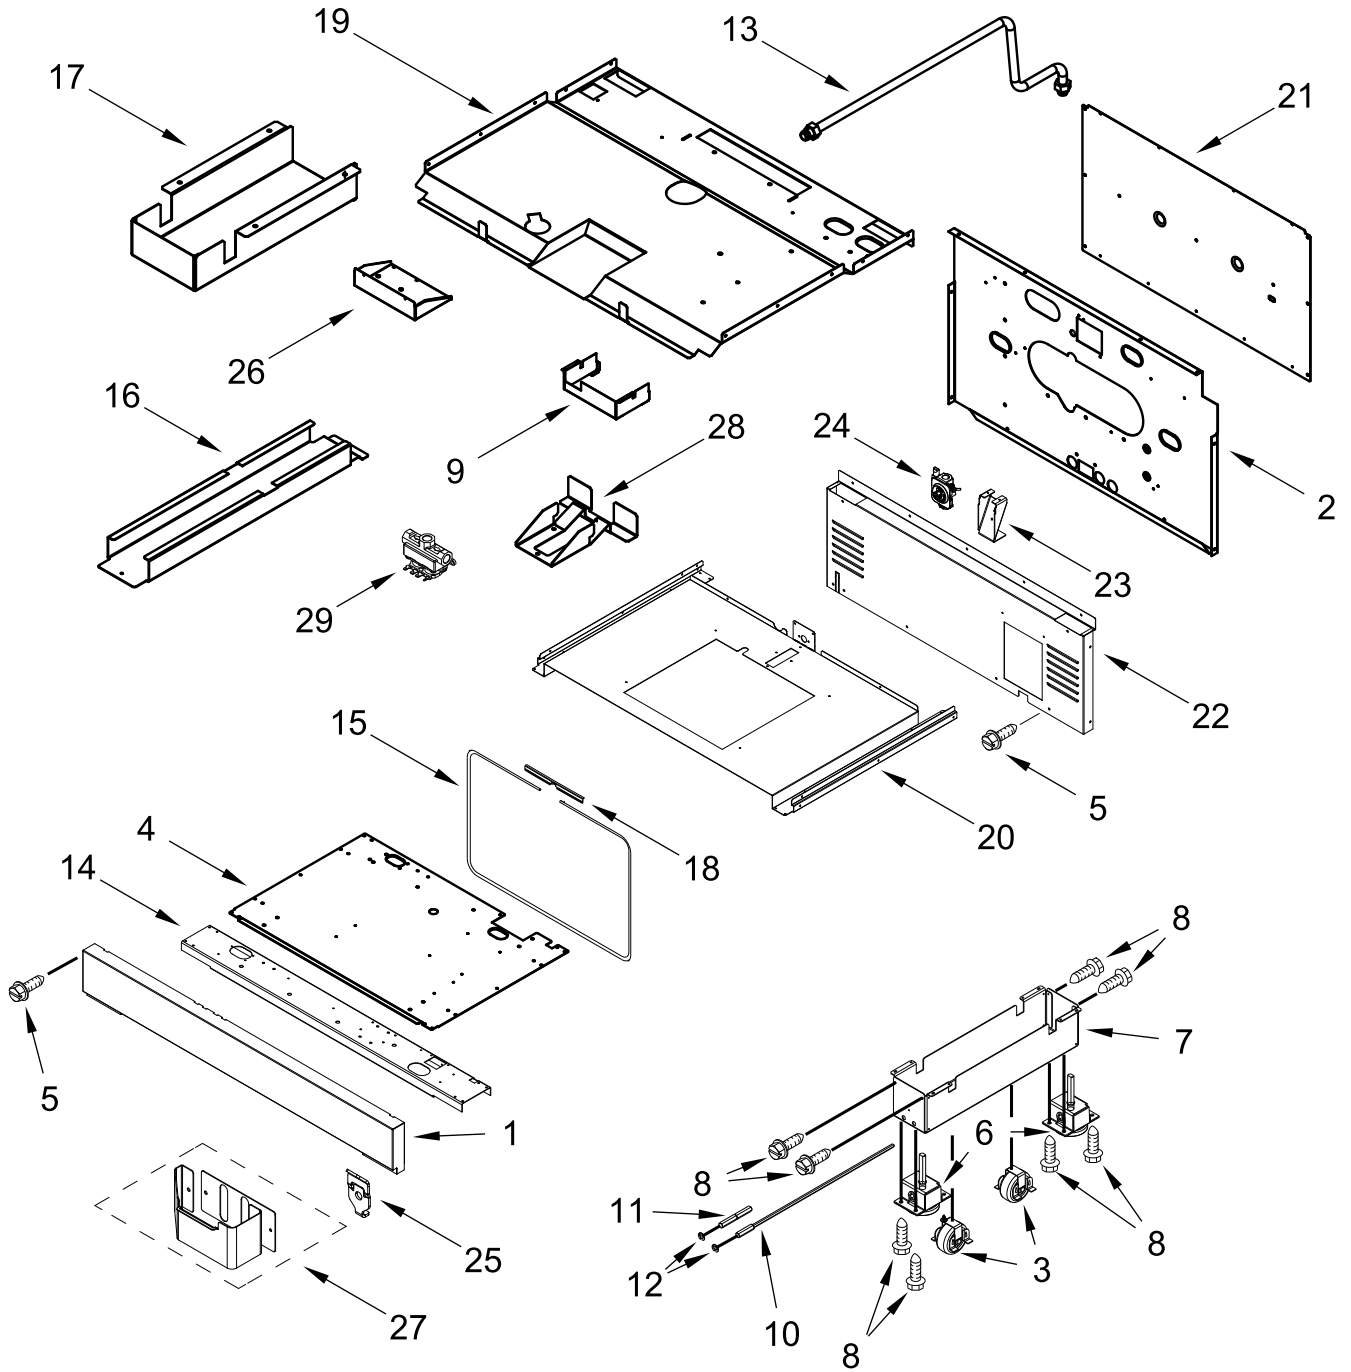

CHASSIS PARTS

CHASSIS PARTS

<u>Illus.</u> <u>No.</u>	<u>Part No.</u>	<u>Description</u>	<u>Illus.</u> <u>No.</u>	<u>Part No.</u>	<u>Description</u>	<u>Illus.</u> <u>No.</u>	<u>Part No.</u>	<u>Description</u>
1	W11394782	Kickplate	13	W11181648	Tube, Pressure Regulator	23	W11096823	Bracket, Pressure Regulator
2	W11324988	Back, Chassis	14	W11087493	Support, Channel	24	W10896959	Regulator, Pressure
3	W10138054	Assembly, Roller	15	W11115330	Gasket, Oven (36 in)	25	W11036559	Spring Clip, Range
4	W11095572	Duct, Bottom (36 in)	16	W11050145	Duct-Chassis, Rear	26	W11106341	Drawer, Appliance Manager
5	7101P426-60	Screw	17	W11368831	Channel, Wire	27	W11199181	Cover, Foot (Left)
6	9760860	Leveler	18	W11362015	Retainer, Gasket (9 in Long)		W11199178	Cover, Foot (Right)
7	W10908710	Base, Leveling Leg	19	W11324985	Top, Chassis	28	W11190223	Bracket, Bake Alignment
8	4449743	Screw	20	W11040801	Chassis, Bottom	29	W10145680	Valve, Dual
9	W11369237	Cabinet, Appliance Manager	21	W11103333	Panel, Back Top			
10	W10115869	Shaft, Long	22	W11034133	Panel, Back Bottom			
11	W10115793	Shaft, Short						
12	489504	E-Ring