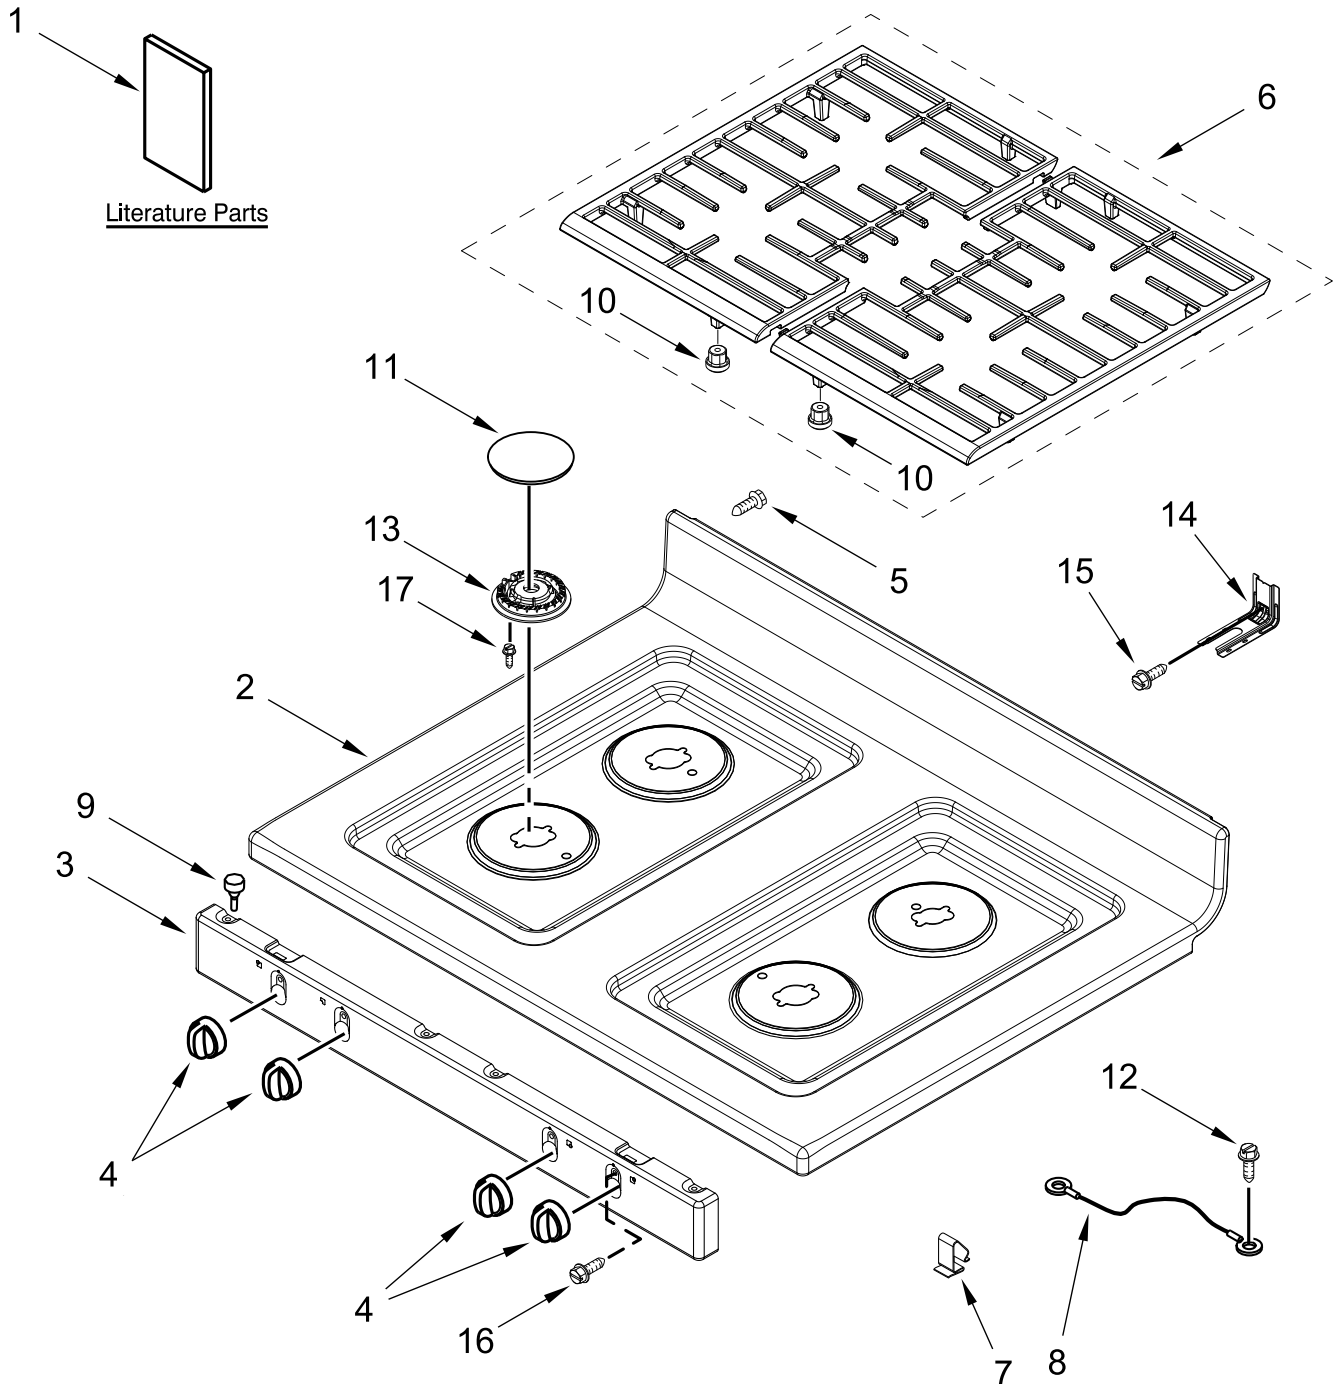

**30" GAS FREESTANDING RANGE
(Electronic Ignition)**

MODELS:

WFG320M0MS0 (Stainless)

COOKTOP PARTS

COOKTOP PARTS

<u>Illus. No.</u>	<u>Part No.</u>	<u>Description</u>	<u>Illus. No.</u>	<u>Part No.</u>	<u>Description</u>	<u>Illus. No.</u>	<u>Part No.</u>	<u>Description</u>
1		Literature Parts	10	W10465081	Grate, Bumper	16	98005658	Screw (Stainless)
	W11508830	Instructions, Installation	11		Cap, Burner	17	8273062	Screw
	W11508816	Owners Manual		W11448875	Black (Left Front & Right Front)			FOLLOWING PARTS NOT ILLUSTRATED
	98007130	Tips, Safe Cooking (English)		W11448464	Black (Left Rear)		W11465032	Harness, Main
	W11508879	Sheet, Tech		W11453728	Black (Right Rear)		3391018	Tie, Cable
2		Cooktop					98005896	Clip, Wire
	W11443182	Black	12	8534079	Screw, Ground		98015022	Bushing, Snap
3		Panel, Manifold	13	W11352018	Spreader, Flame (Left Front & Right Front)		W11492747	Insulation, Manifold
	W11578514	Black						
4		Knob, Burner		W11352020	Spreader, Flame (Left Rear)			
	W11488096	Black		W11352021	Spreader, Flame (Right Rear)			
5	98007225	Screw						
6		Set, Grate	14	W10613666	Bracket, Anti-Tip			
	W11465357	Black	15	7101P485-60	Screw, Anti-Tip Kit			
7	98004722	Clip, Cooktop						
8	6610473	Wire, Ground						
9	98013389	Bumper, Cooktop						

BACKGUARD PARTS

BACKGUARD PARTS

<u>Illus.</u> <u>No.</u>	<u>Part No.</u>	<u>Description</u>	<u>Illus.</u> <u>No.</u>	<u>Part No.</u>	<u>Description</u>	<u>Illus.</u> <u>No.</u>	<u>Part No.</u>	<u>Description</u>
1		Endcap (Left Hand)	3	8534079	Screw, Ground	6	W10535746	Bracket, Console Mount
	W10873109	Black	4		Console, Assembly			
		Endcap (Right Hand)		W11488008	Stainless with Overlay	7	98008545	Screw (Black)
	W10873107	Black	5		Control, Electronic	8	W11462420	Bracket, Control
2	W10535808	Backguard, Rear		W11520704	Black	9	W10535815	Bracket, Rear
						10	W10493726	Screw