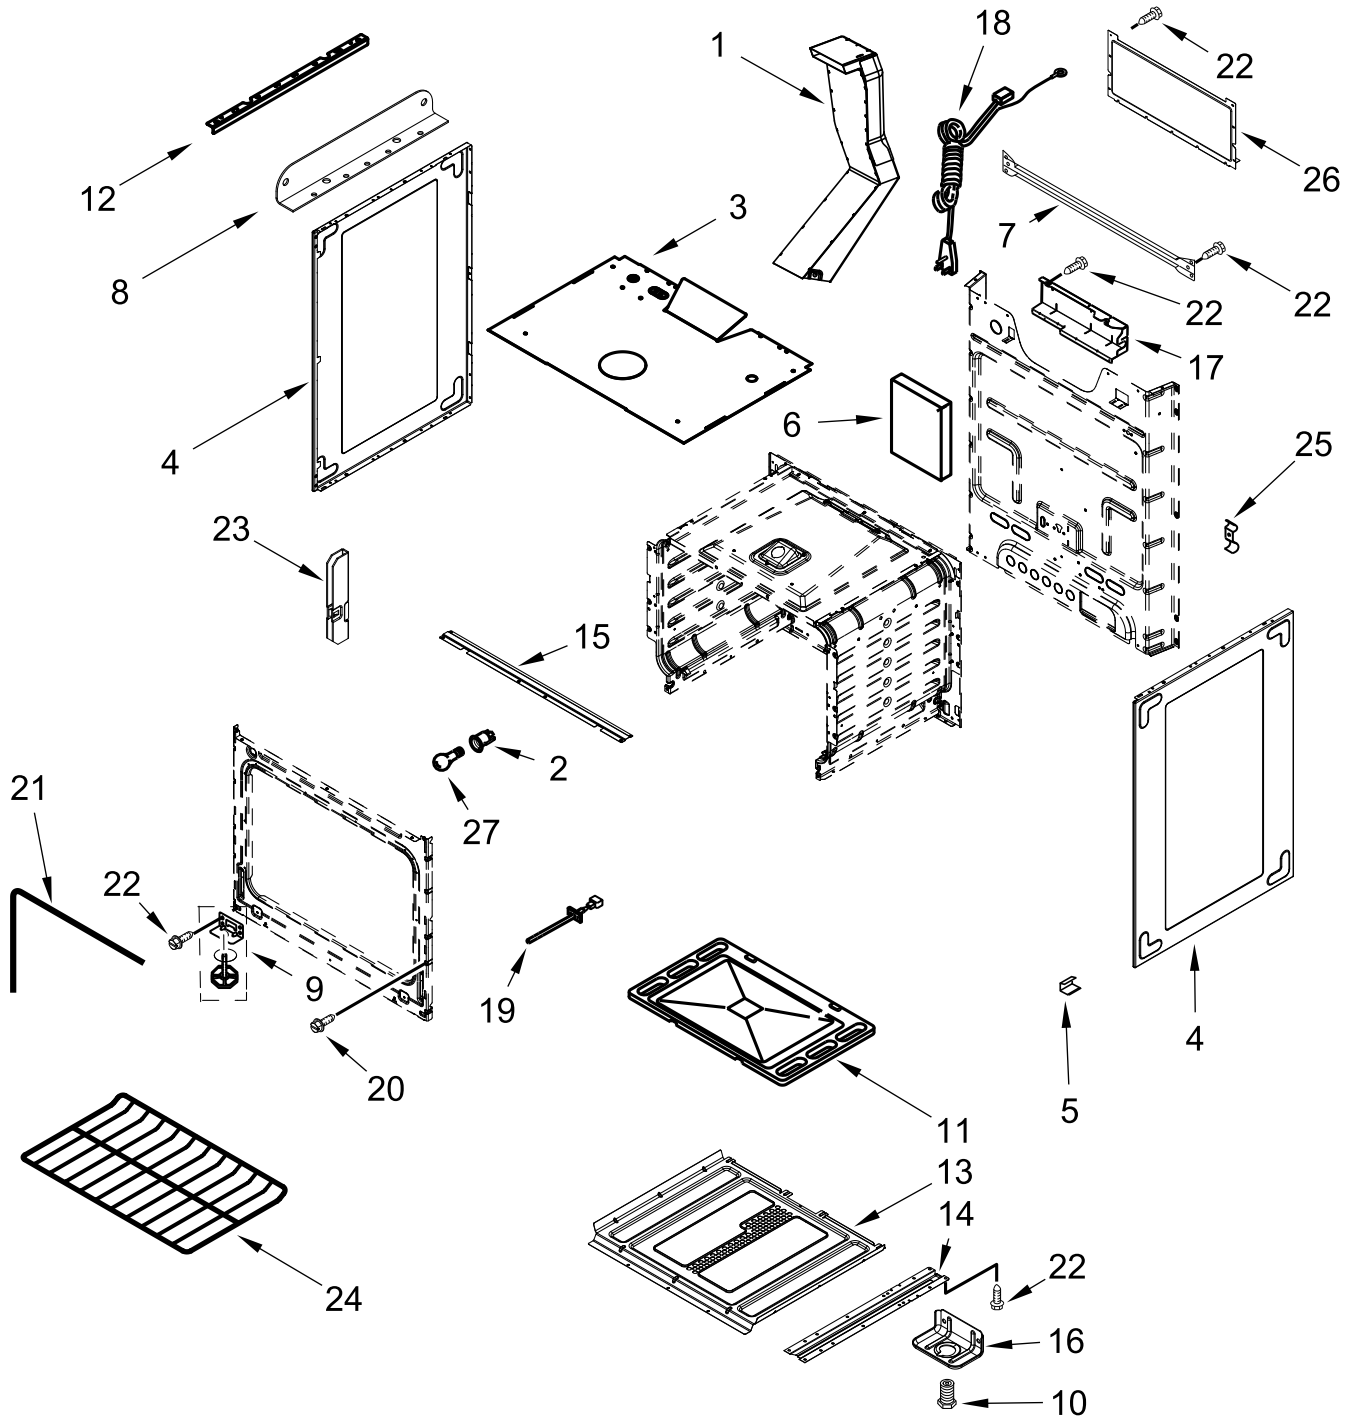

CHASSIS PARTS

CHASSIS PARTS

<u>Illus. No.</u>	<u>Part No.</u>	<u>Description</u>	<u>Illus. No.</u>	<u>Part No.</u>	<u>Description</u>	<u>Illus. No.</u>	<u>Part No.</u>	<u>Description</u>
1	W10675411	Box, Flue	11	W10620410	Assembly, Oven Bottom	24	W10550642	Rack, Oven
2	W10554269	Socket - Oven Light	12	W10577312	Support, Side Panel	25	W11510655	Clip, Tubing
3	W10164110	Shield, Insulation	13	W10670197	Deflector, Oven	26	W11492823	Cover
4		Panel, Side	14	W10520269	Rail, Base	27	W10788320	Bulb, Light
	W10666212	Black (Left)	15	W10545322	Bracket, Manifold			FOLLOWING PARTS NOT ILLUSTRATED
	W10666211	Black (Right)	16	W11172758	Bracket, Foot		W11130754	Wrapper oven cavity insulation
5	98005502	Clip, Oven Botton	17	W10549293	Safety Valve, Rear Cover		W11048974	Insulation, Back
6	W10902689	Counterweight	18	W10640762	Cord, Power		W10613818	Insulation, Upper
7	98015363	Support, Rear	19	W10181986	Sensor, Oven		98004294	Wire Tie, Insulation
8	W10532560	Side Panel, Support	20	98008545	Screw (Black)		W10212526	Insulation
9	W10650383	Foot Leveling & Foot Base	21	W10535778	Seal, Oven		W11506534	Insulation,Flue
		(Front)	22	W10493726	Screw			
10	W10058460	Foot, Leveling (Rear)	23	W10327222	Counter Support-Hinge