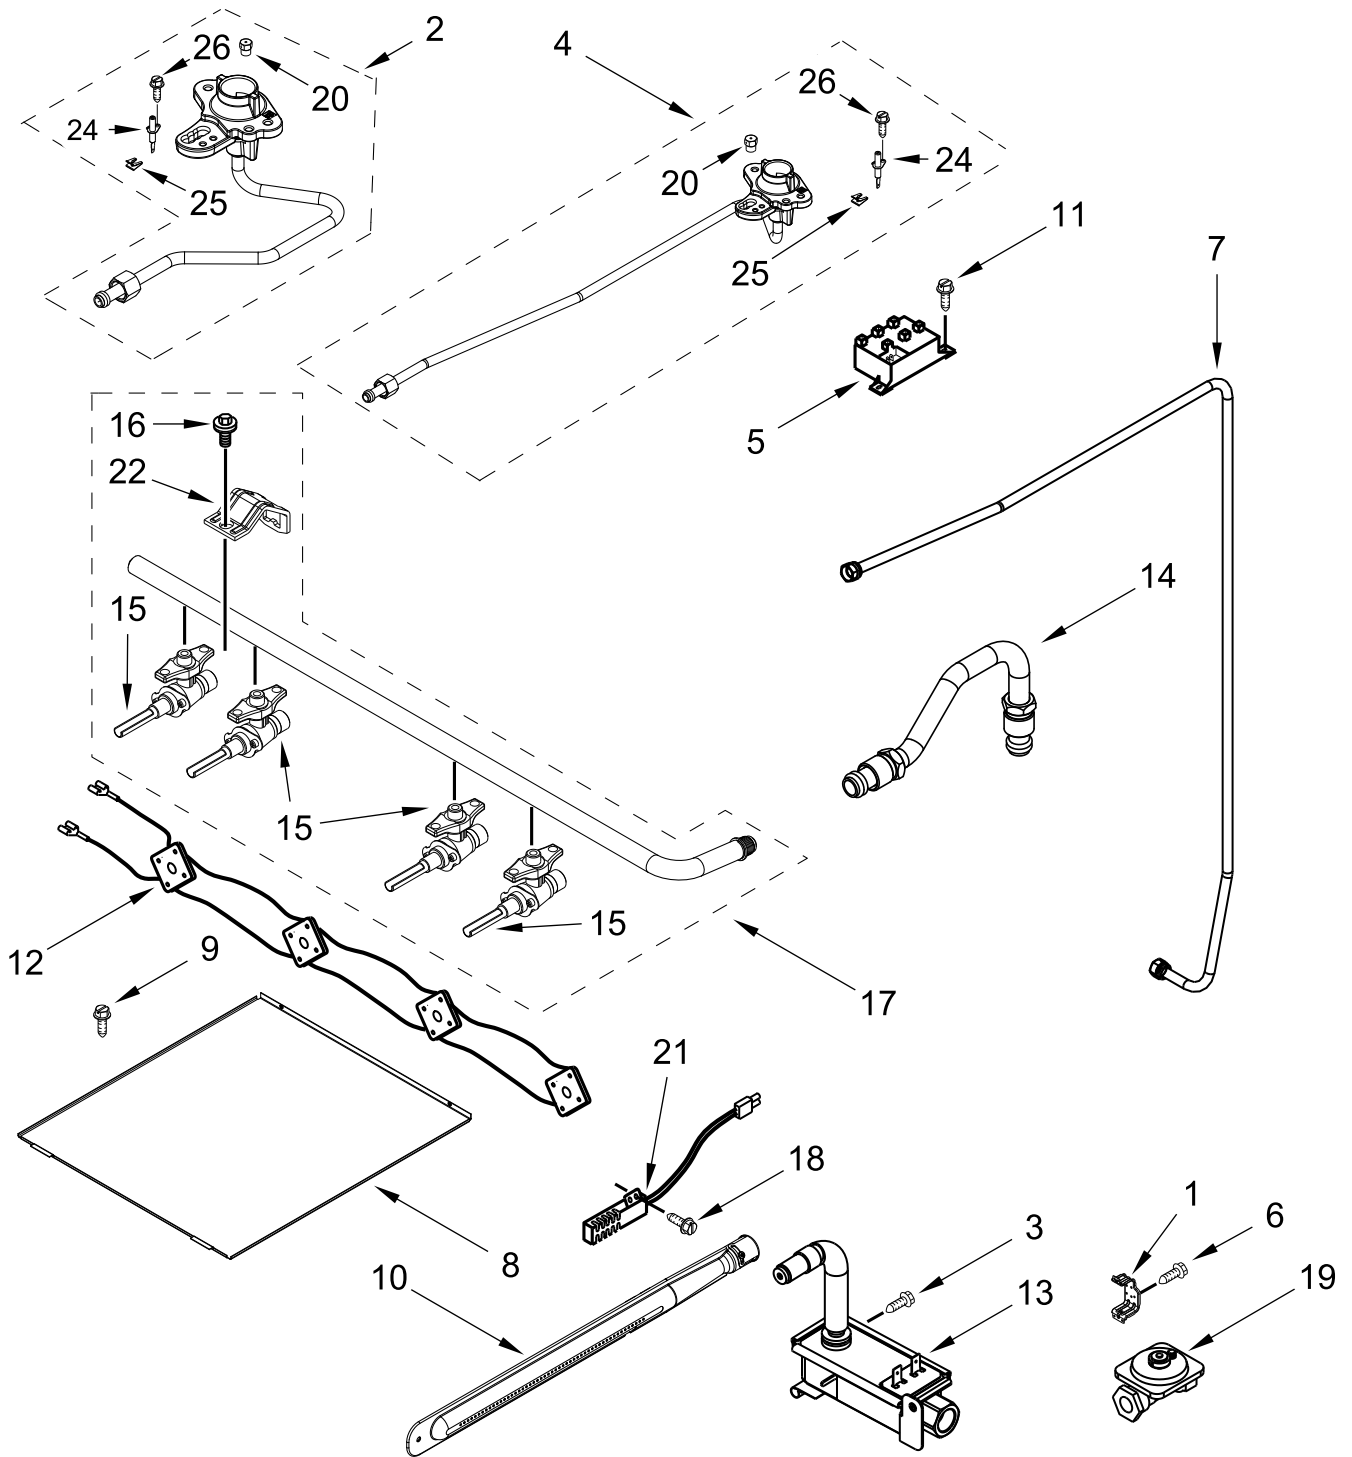

MANIFOLD PARTS

MANIFOLD PARTS

<u>Illus. No.</u>	<u>Part No.</u>	<u>Description</u>	<u>Illus. No.</u>	<u>Part No.</u>	<u>Description</u>	<u>Illus. No.</u>	<u>Part No.</u>	<u>Description</u>
1	98007410	Bracket, Regulator	14	W10512963	Tubing (Regulator to Oven Valve)	24	W10669525	Electrode (Left Front and Right Front)
2	W11459683	Assembly, Tubing (Left Front)	15	W11509768	Valve, Saddle (Left Front & Right Front)		W10876260	Electrode (Left Rear, Right Rear)
	W11459686	Assembly, Tubing (Right Front)		W11509767	Valve, Saddle (Left Rear)	25	W10827923	Electrode, Spring (Left Front, Left Rear, Right Front, Right Rear)
3	98013634	Screw		W11509766	Valve, Saddle (Right Rear)			
4	W11459685	Assembly, Tubing (Left Rear)	16	98017517	Screw	26	W10673618	Screw
	W11459684	Assembly, Tubing (Right Rear)	17	W11509597	Assembly, Manifold			FOLLOWING PARTS NOT ILLUSTRATED
5	W11281166	Java Tech Spark Module 4 POS	18	98005659	Screw		W11557997	Kit, LP Conversion
6	98007225	Screw	19	W11466755	Regulator			
7	W10619922	Tube 3/8" Manifold To Reg	20	W11485872	Orifice (15K) (Left Front & Right Front)			
8	W10670196	Spread, Flame (Bake)		W11548158	Orifice, Natural (9.5K) (Left Rear)			
9	98006726	Screw (Black)		W11485871	Orifice (5K) (Right Rear)			
10	W10650358	Oven Burner Asm-US Electronic	21	W11208965	Igniter, Hot Surface			
11	W10493726	Screw	22	W10574737	Bracket, Valve			
12	W11542585	Harness, Switch						
13	W11449991	Valve, Oven