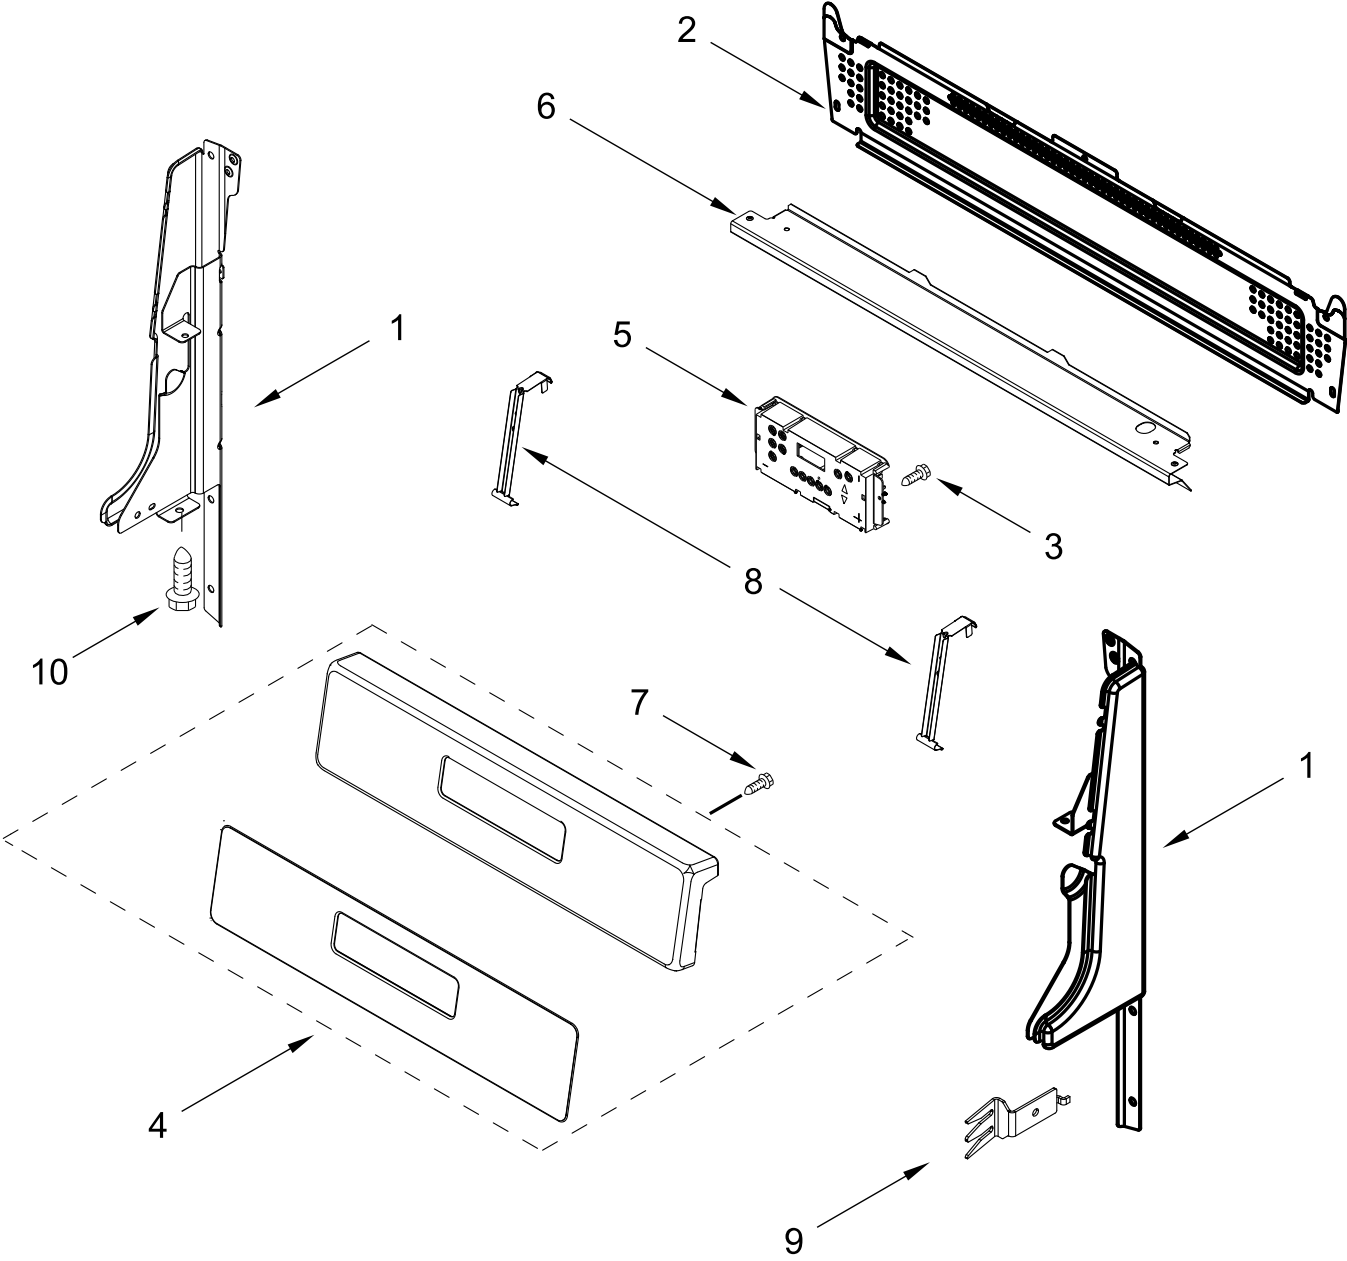

**30" GAS FREESTANDING RANGE
(Electronic Ignition)**

MODELS:

WFG320M0MS0 (Stainless)

COOKTOP PARTS

COOKTOP PARTS

<u>Illus. No.</u>	<u>Part No.</u>	<u>Description</u>	<u>Illus. No.</u>	<u>Part No.</u>	<u>Description</u>	<u>Illus. No.</u>	<u>Part No.</u>	<u>Description</u>
1		Literature Parts	10	W10465081	Grate, Bumper	16	98005658	Screw (Stainless)
	W11508830	Instructions, Installation	11		Cap, Burner	17	8273062	Screw
	W11508816	Owners Manual		W11448875	Black (Left Front & Right Front)			FOLLOWING PARTS NOT ILLUSTRATED
	98007130	Tips, Safe Cooking (English)		W11448464	Black (Left Rear)		W11465032	Harness, Main
	W11508879	Sheet, Tech		W11453728	Black (Right Rear)		3391018	Tie, Cable
2		Cooktop					98005896	Clip, Wire
	W11443182	Black	12	8534079	Screw, Ground		98015022	Bushing, Snap
3		Panel, Manifold	13	W11352018	Spreader, Flame (Left Front & Right Front)		W11492747	Insulation, Manifold
	W11578514	Black						
4		Knob, Burner		W11352020	Spreader, Flame (Left Rear)			
	W11488096	Black		W11352021	Spreader, Flame (Right Rear)			
5	98007225	Screw						
6		Set, Grate	14	W10613666	Bracket, Anti-Tip			
	W11465357	Black	15	7101P485-60	Screw, Anti-Tip Kit			
7	98004722	Clip, Cooktop						
8	6610473	Wire, Ground						
9	98013389	Bumper, Cooktop						

BACKGUARD PARTS

BACKGUARD PARTS

<u>Illus.</u> <u>No.</u>	<u>Part No.</u>	<u>Description</u>	<u>Illus.</u> <u>No.</u>	<u>Part No.</u>	<u>Description</u>	<u>Illus.</u> <u>No.</u>	<u>Part No.</u>	<u>Description</u>
1		Endcap (Left Hand)	3	8534079	Screw, Ground	6	W10535746	Bracket, Console Mount
	W10873109	Black	4		Console, Assembly			
		Endcap (Right Hand)		W11488008	Stainless with Overlay	7	98008545	Screw (Black)
	W10873107	Black	5		Control, Electronic	8	W11462420	Bracket, Control
2	W10535808	Backguard, Rear		W11520704	Black	9	W10535815	Bracket, Rear
						10	W10493726	Screw