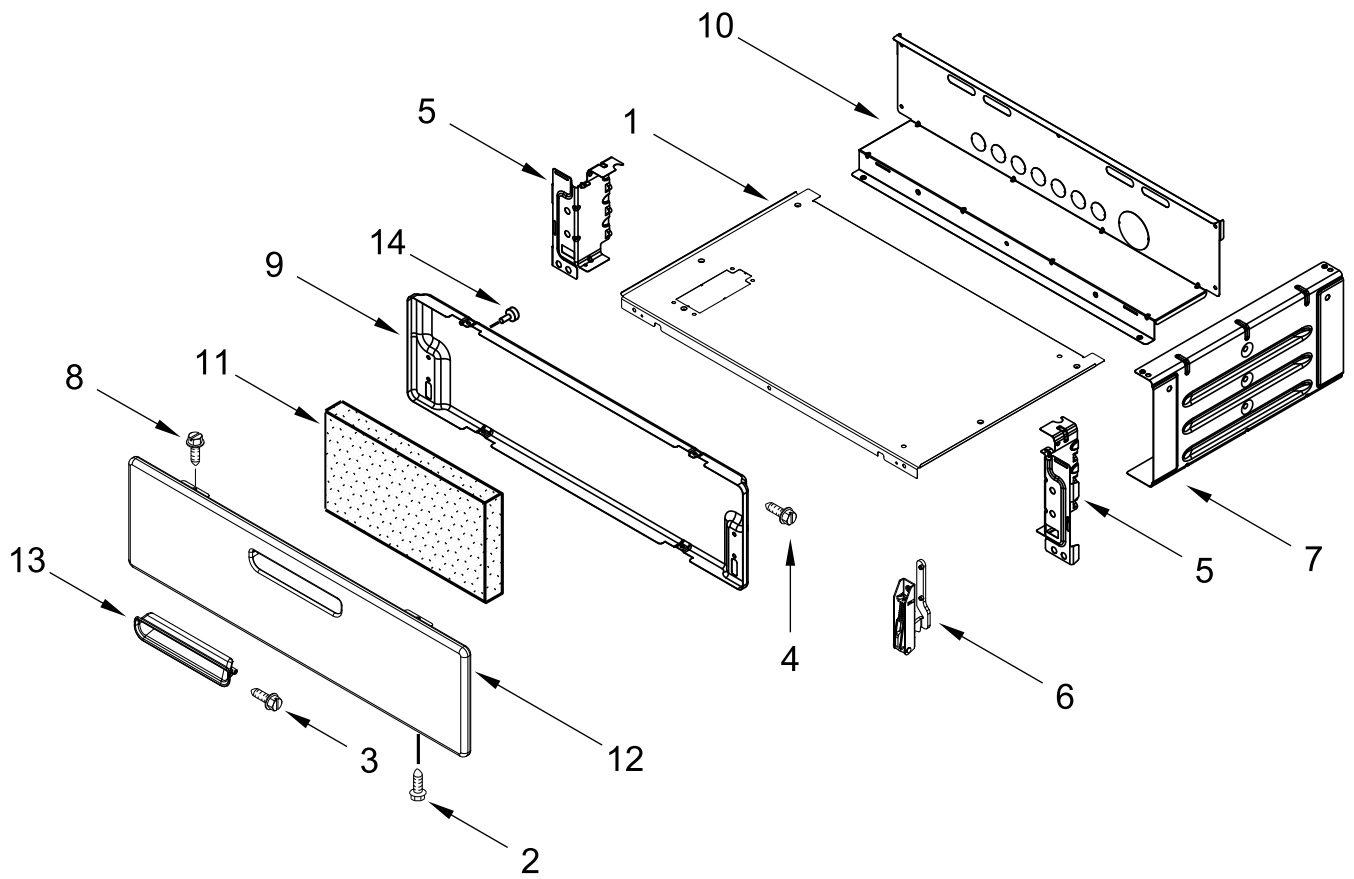

BROILER PARTS

BROILER PARTS

<u>Illus. No.</u>	<u>Part No.</u>	<u>Description</u>
1	W11620318	Baffle, Base
2	W10119413	Screw
3	98004993	Screw
4	W10155121	Screw
5	W10624273	Cover, Broiler Left
	W10624275	Cover, Broiler Right
6	W10647966	Hinge

<u>Illus. No.</u>	<u>Part No.</u>	<u>Description</u>
7	W10605426	Panel, Side
8	98006726	Screw (Black)
9	W10446851	Liner, Broiler Drawer
10	W10682676	Back Cover, Broiler
11	W10216478	Insulation, Broiler Door

<u>Illus. No.</u>	<u>Part No.</u>	<u>Description</u>
12		Panel, Broiler Door
	W11451944	Stainless
13	W11176979	Handle Broiler Door- Universal Silver
14	98004052	Bumper, Door