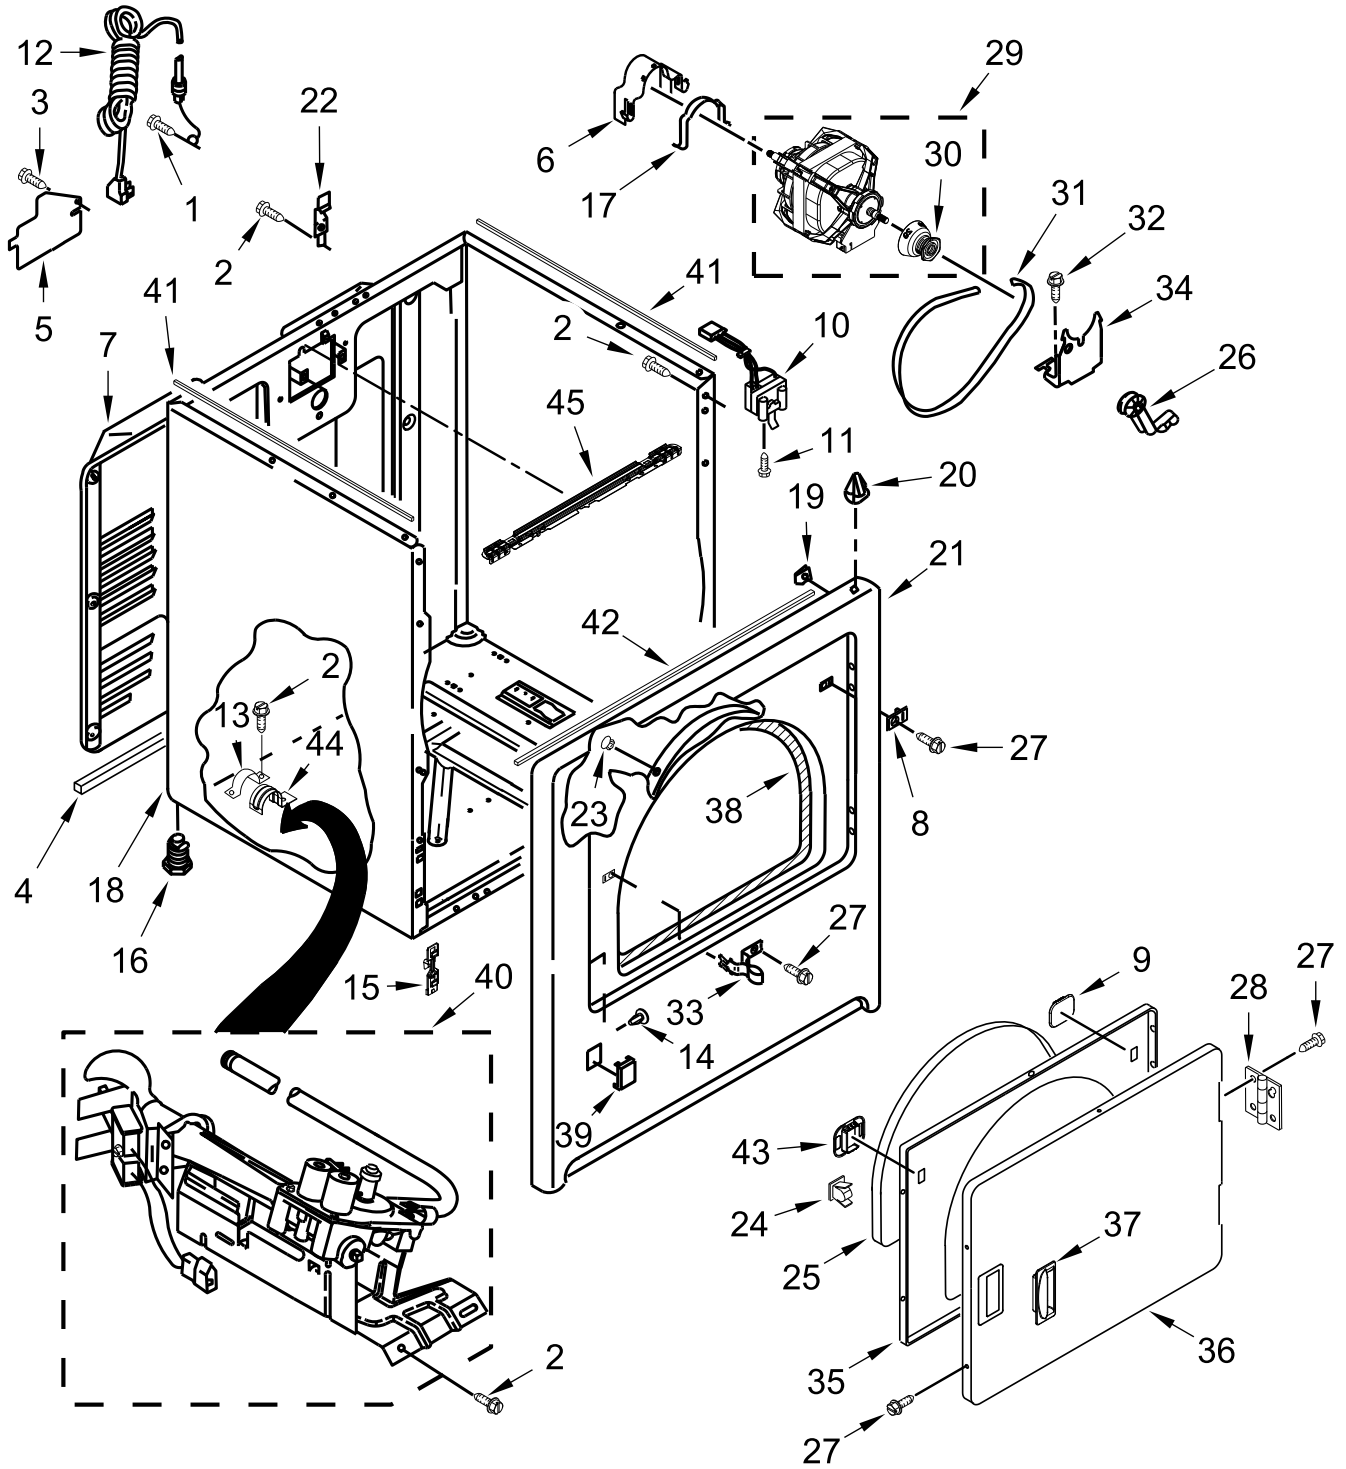

CABINET PARTS

CABINET PARTS

<u>Illus. No.</u>	<u>Part No.</u>	<u>Description</u>	<u>Illus. No.</u>	<u>Part No.</u>	<u>Description</u>	<u>Illus. No.</u>	<u>Part No.</u>	<u>Description</u>
1	3390631	Screw	18		Cabinet	35	W10463967	Door, Inner
2	343641	Screw		8530603	White	36		Door, Outer
3	693995	Screw	19	98234	Clip, Ground		W10714510	White
4	W10841728	Seal, Spill Guard	20	8066092	Lock, Front Top	37		Handle, Door
5	8558833	Plate, Cover Terminal Block	21		Panel, Front		W10714516	White
6	W10121316	Clamp, Motor Mount		W10664698	White	38	W10803476	Assembly, Seal and Bearing
7	W11598681	Panel, Rear	22	W10641296	Hinge, Top	39		Plug, Front Panel
8	W10567345	Plug, Strike	23	685203	Clip, Felt Pad		8564457	White
9	W10529198	Cover, Door Catch	24	W11224630	Assembly, Door Catch	40	8318272	Burner Assembly (60 Hz) (Type 1) (White Rodgers)
10	W10569603	Switch, Door	25	W10730752	Seal, Door			
11	697773	Screw	26	691366	Idler Assembly	41	W10316529	Seal, Foam
12	W10869141	Cord, Power	27	342055	Screw	42	W10316619	Seal, Spill Guard
13	341029	Clamp, Pipe	28	W10362431	Assembly, Hinge and Pin	43	W10529197	Bezel, Door Catch
14	W11308618	Cover, Hinge Hole	29	W10396029	Assembly, Motor	44	W10727507	Clamp, Pipe
15	W10775448	Clip, Front Panel	30	8066184	Pulley, Motor	45	W10641295	Bracket, Rear
16	W10779369	Foot, Dryer	31	W10131364	Belt, Drive			
17	3404162	Clamp, Motor (With Shield)	32	3400500	Bolt			
			33	W11224633	Strike, Door			
			34	348780	Base, Motor