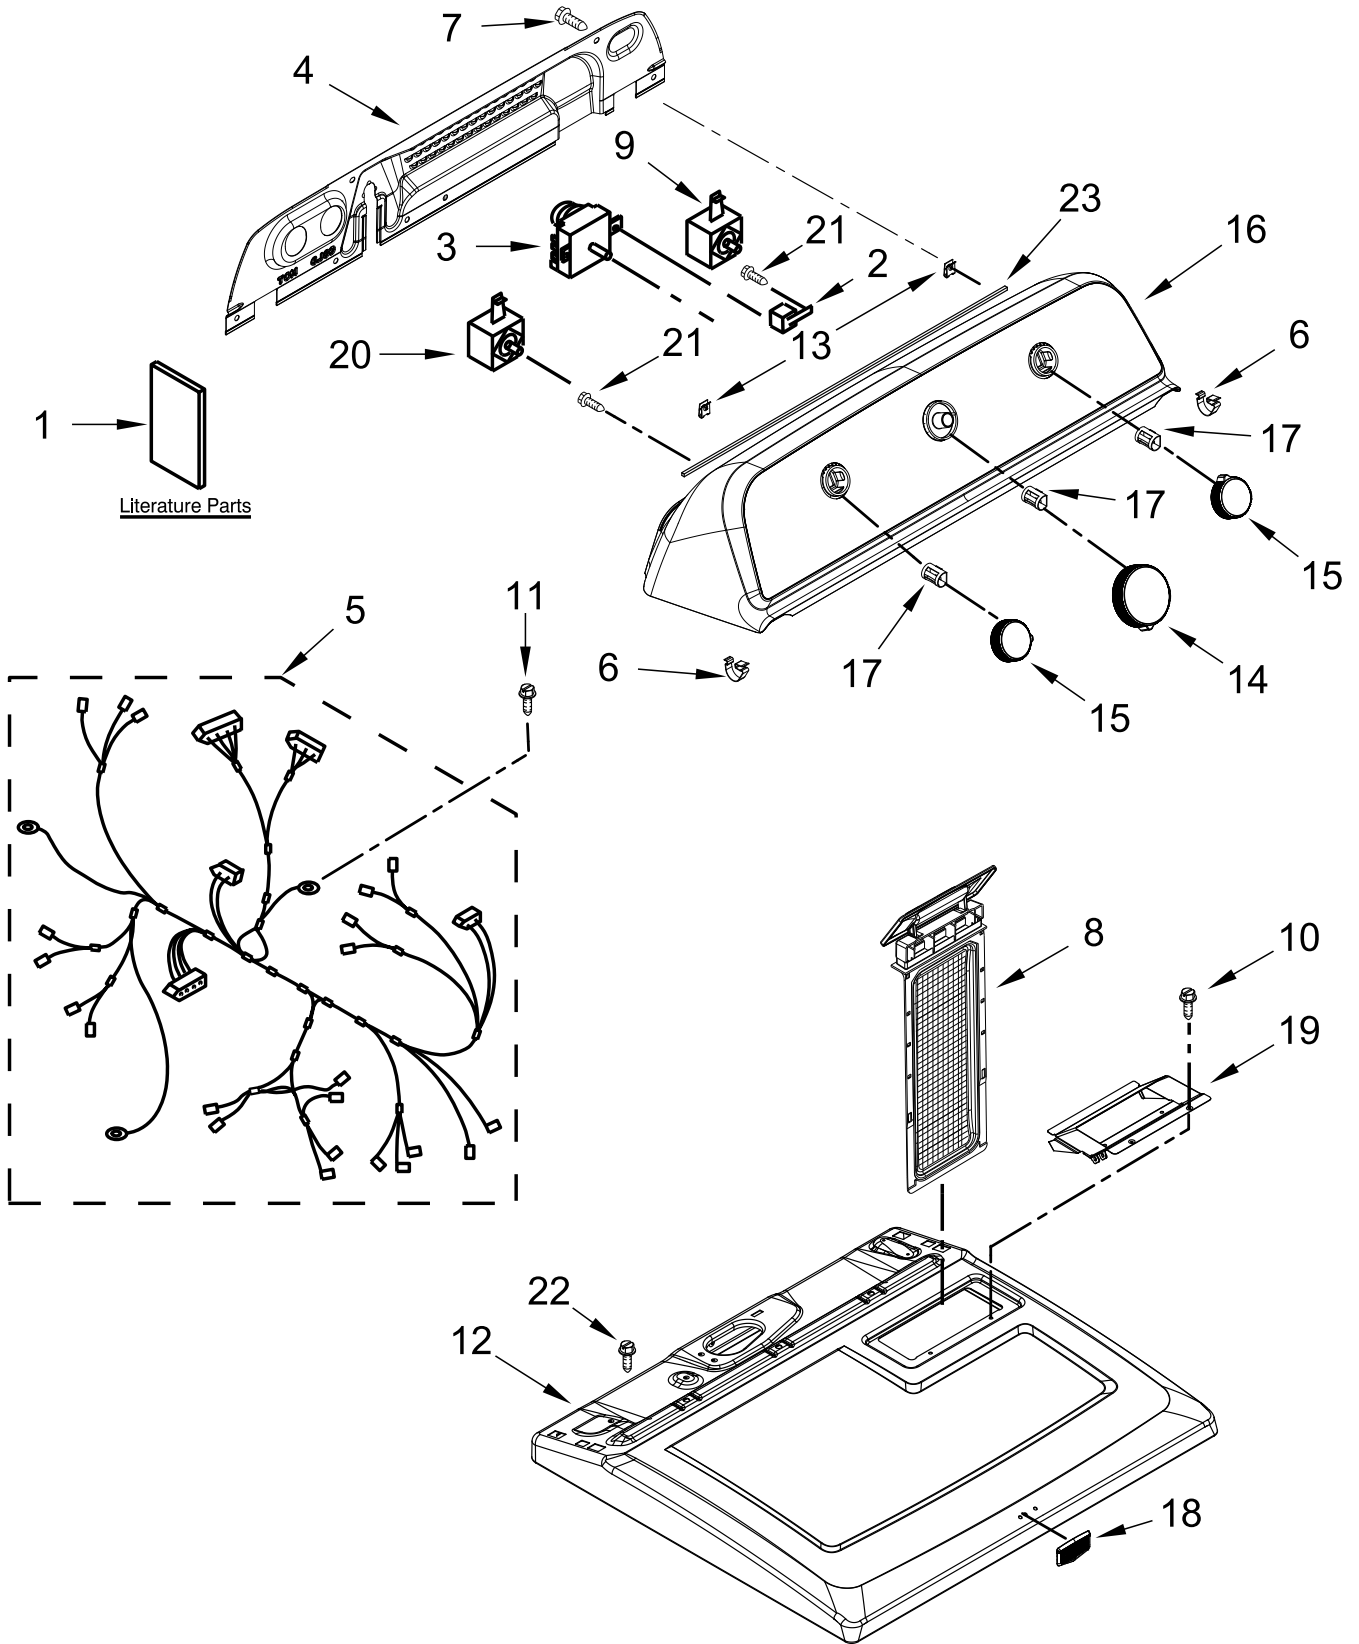

GAS DRYER

MODELS:

MGD4500MW0 (White)

TOP AND CONSOLE PARTS

TOP AND CONSOLE PARTS

<u>Illus. No.</u>	<u>Part No.</u>	<u>Description</u>	<u>Illus. No.</u>	<u>Part No.</u>	<u>Description</u>	<u>Illus. No.</u>	<u>Part No.</u>	<u>Description</u>
1		Literature Parts	9	W11566917	Rotary Switch, PTS	19	W10662472	Collar, Lint Chute
	W11361424	Owners Manual	10	688983	Screw	20	W11566916	Rotary Switch, TPA
	W11492875	Tech Sheet	11	3348629	Screw	21	9740848	Screw
	W11466175	Quick Start Guide	12		Top	22	343641	Screw
2	694419	Buzzer, Mini		W10613389	White	23	W10726632	Seal, Console
3	W11566736	Timer, Gas	13	W10298336	Nut, "U"			
4	W10775189	Panel, Rear	14	W11328381	Knob, Large			
5	W11485018	Harness, Main	15	W11398762	Knob, Small			
6	8312709	Clip, Console	16		Assembly, Console			
7	3390663	Screw		W11576331	White			
8		Lint Screen	17	688805	Clip, Spring			
	W11451393	White	18	W10612925	Badge			