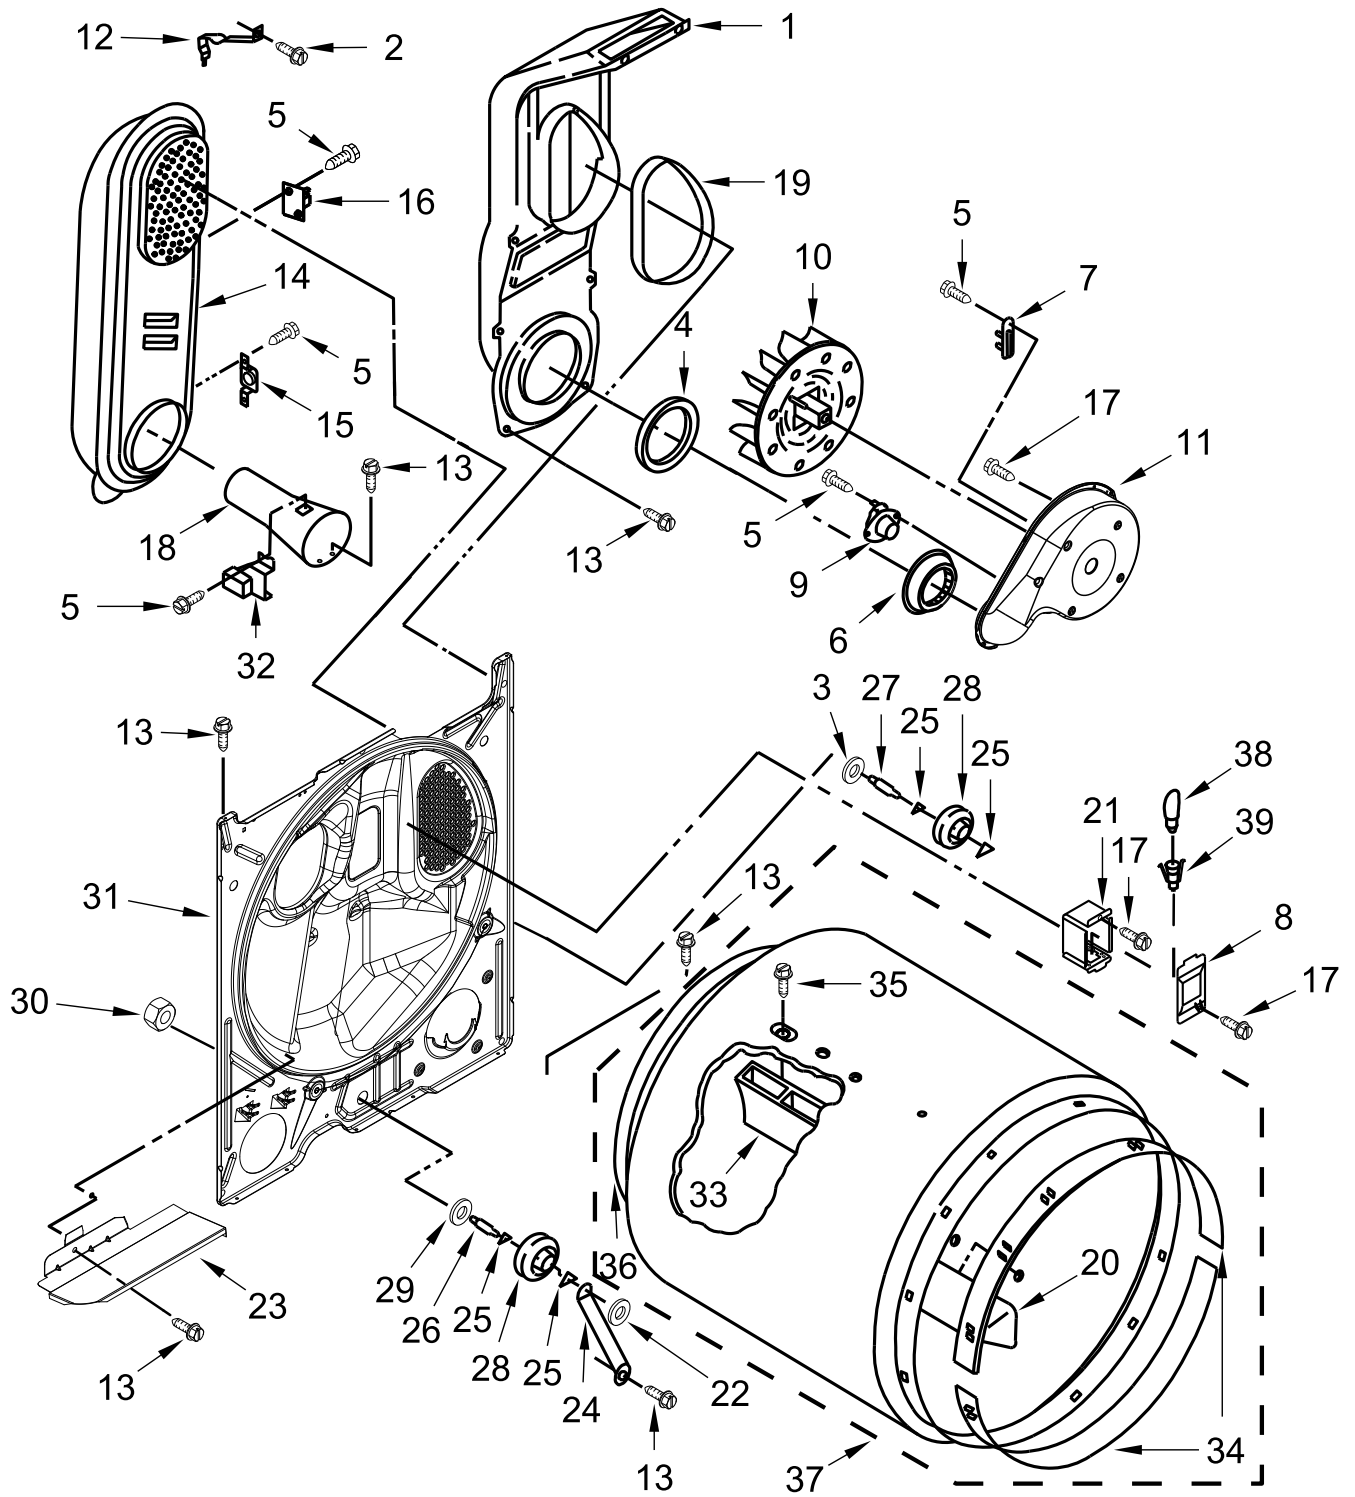

BULKHEAD PARTS

BULKHEAD PARTS

<u>Illus.</u> <u>No.</u>	<u>Part No.</u>	<u>Description</u>	<u>Illus.</u> <u>No.</u>	<u>Part No.</u>	<u>Description</u>	<u>Illus.</u> <u>No.</u>	<u>Part No.</u>	<u>Description</u>
1	W10798023	Assembly, Lint Chute	17	3390647	Screw	32	338906	Sensor, Radiant
2	489463	Screw	18	8066049	Funnel, Burner	33	692490	Baffle, Drum (Long)
3	3388703	Washer	19	339956	Seal	34	692526	Bearing, Ring
4	347139	Seal, Lint Chute	20	3403636	Baffle, Drum (Short)	35	W10219342	Screw
5	90767	Screw	21	8578825	Bracket, Drum Light	36	W10856781	Seal, Rear Drum
6	W10389567	Shield, Exhaust	22	90296	Nut, Push On	37	W10757750	Assembly, Drum (Complete)
7	3392519	Fuse, Thermal (91C)	23	W11398682	Bracket, Bulkhead Chute	38	3406124	Bulb, Light
8	3402841	Lens, Drum Light				39	W10214261	Socket, Light
9	3387134	Thermostat	24	W11032820	Bracket, Support			
10	694089	Wheel, Blower	25	W10512946	Washer, Tri Ring			
11	8577230	Housing, Blower	26	W10359270	Shaft, Drum Roller - Left Hand Thread			
12	3398161	Clip, Heater Box						
13	343641	Screw	27	W10359269	Shaft, Drum Roller - Right Hand Thread			
14	8530285	Box, Heater (96C)						
15	W10754607	Thermostat, High Limit SPST (180F)	28	3397590	Roller, Support			
			29	348197	Washer			
16	W11050897	Kit, Thermal Cut-Off (Includes Thermostat)	30	W10298789	Nut, Hex			
			31	W10714468	Rear Bulkhead