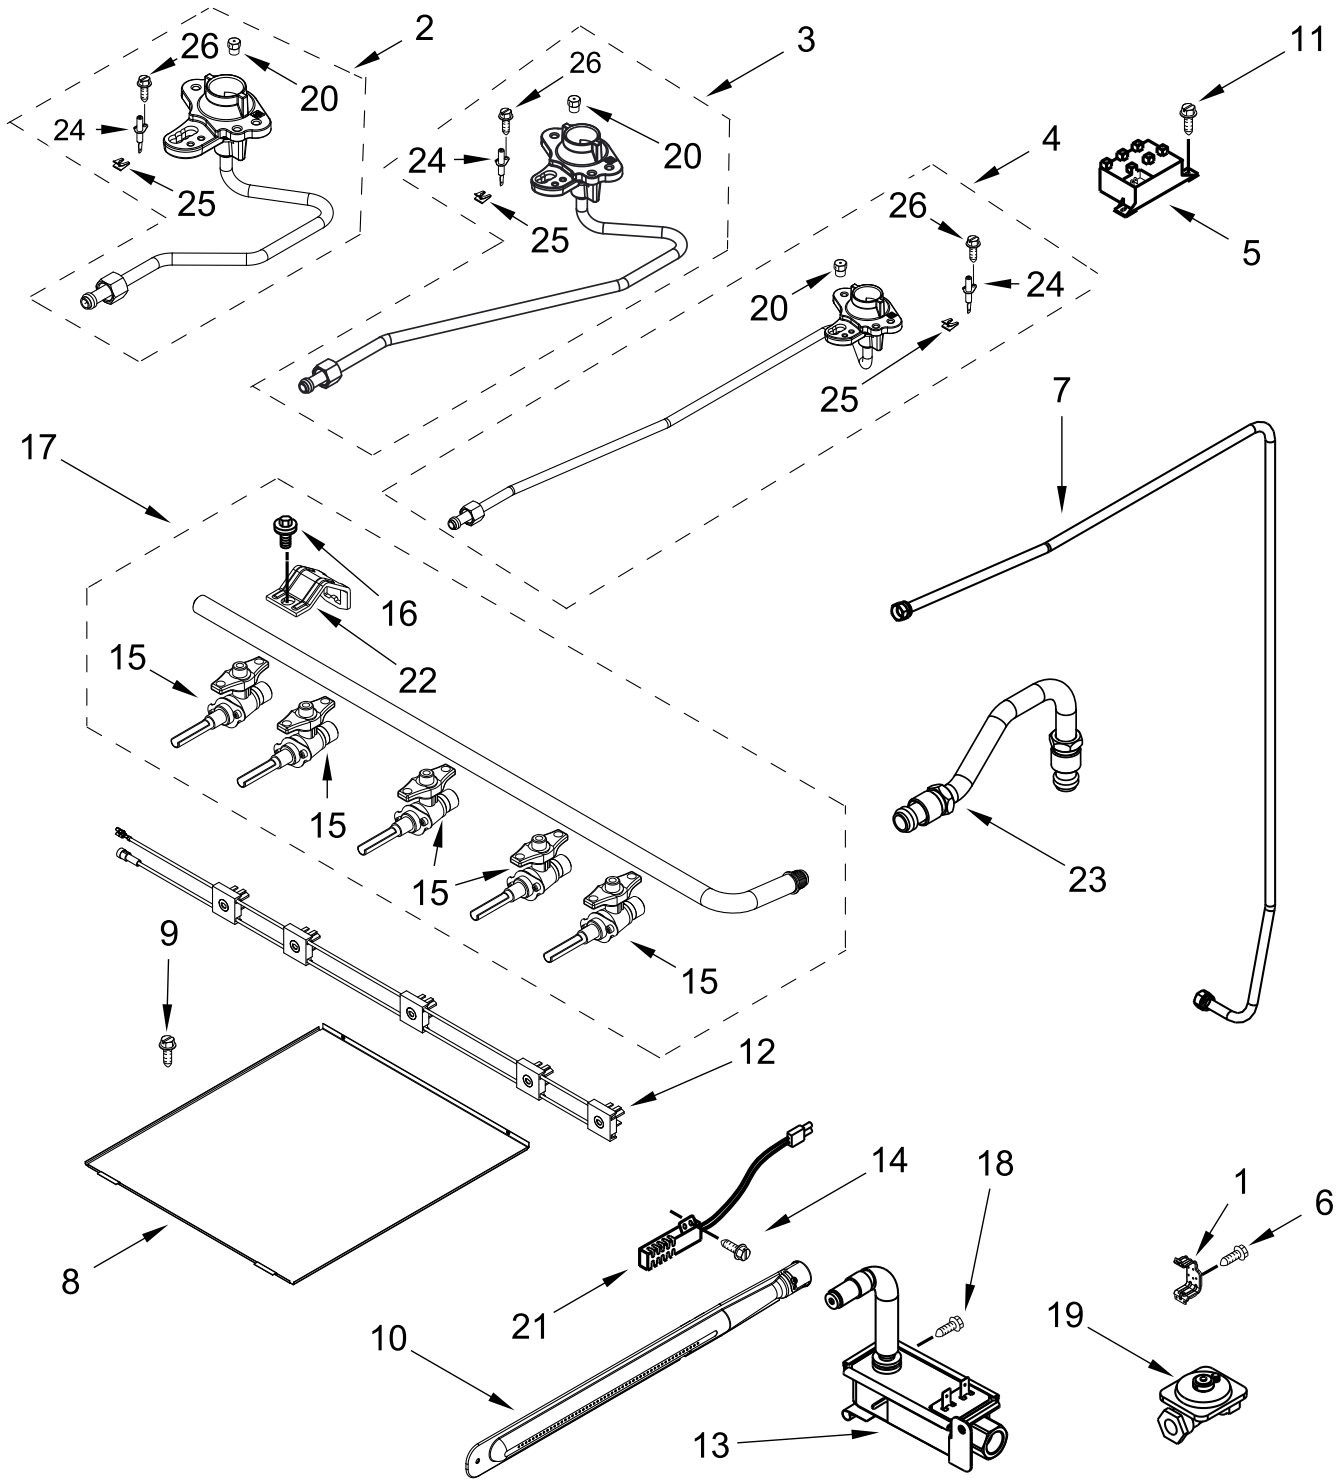

# COOKTOP PARTS

<u>Illus. No.</u>	<u>Part No.</u>	<u>Description</u>	<u>Illus. No.</u>	<u>Part No.</u>	<u>Description</u>	<u>Illus. No.</u>	<u>Part No.</u>	<u>Description</u>
1		Literature Parts	9	98013389	Bumper, Cooktop	14	W10613666	Bracket, Anti-Tip
	W11508820	Instructions, Installation	10	98005000	Screw	15	7101P485-60	Screw, Anti-Tip Kit
	W11508721	Guide, Use and Care	11		Cap, Burner	16	W11357363	Oval Burner Assembly
	98007130	Tips, Safe Cooking (English)		W11448875	Black (Left Front & Right Front)			(Center)
	W11508879	Sheet, Tech		W11448464	Black (Left Rear)	17	98005658	Screw (Stainless)
2		Cooktop		W11453728	Black (Right Rear)	18	W10465081	Grate, Bumper
	W11443179	Black				19	8273062	Screw
3		Panel, Manifold	12	8534079	Screw, Ground			FOLLOWING PARTS NOT ILLUSTRATED
	W11578531	Black	13	W11352018	Spreader, Flame (Left Front & Right Front)	W11465032		Harness, Main
4		Knobs				98005896		Clip, Wire
	W11488096	Black				98015022		Bushing, Snap
5	98007225	Screw		W11352020	Spreader, Flame (Left Rear)	3391018		Tie, Cable
6		Set, Grate				W11492747		Insulation, Manifold
	W11465357	Black		W11352021	Spreader, Flame (Right Rear)			
7	98004722	Clip, Cooktop						
8	6610473	Wire, Ground						

# BACKGUARD PARTS

<u>Illus.</u> <u>No.</u>	<u>Part No.</u>	<u>Description</u>	<u>Illus.</u> <u>No.</u>	<u>Part No.</u>	<u>Description</u>	<u>Illus.</u> <u>No.</u>	<u>Part No.</u>	<u>Description</u>
1		Endcap (Left Hand)	3	98006632	Screw	6	W10535746	Bracket, Console Mount
	W10873109	Black	4		Console, Assembly			
		Endcap (Right Hand)		W11488008	Stainless with Overlay	7	98008545	Screw (Black)
	W10873107	Black	5		Control, Electronic	8	W11462420	Bracket, Control
2	W10535808	Backguard, Rear		W11520704	Black	9	W10535815	Bracket, Rear
						10	W10493726	Screw

# MANIFOLD PARTS