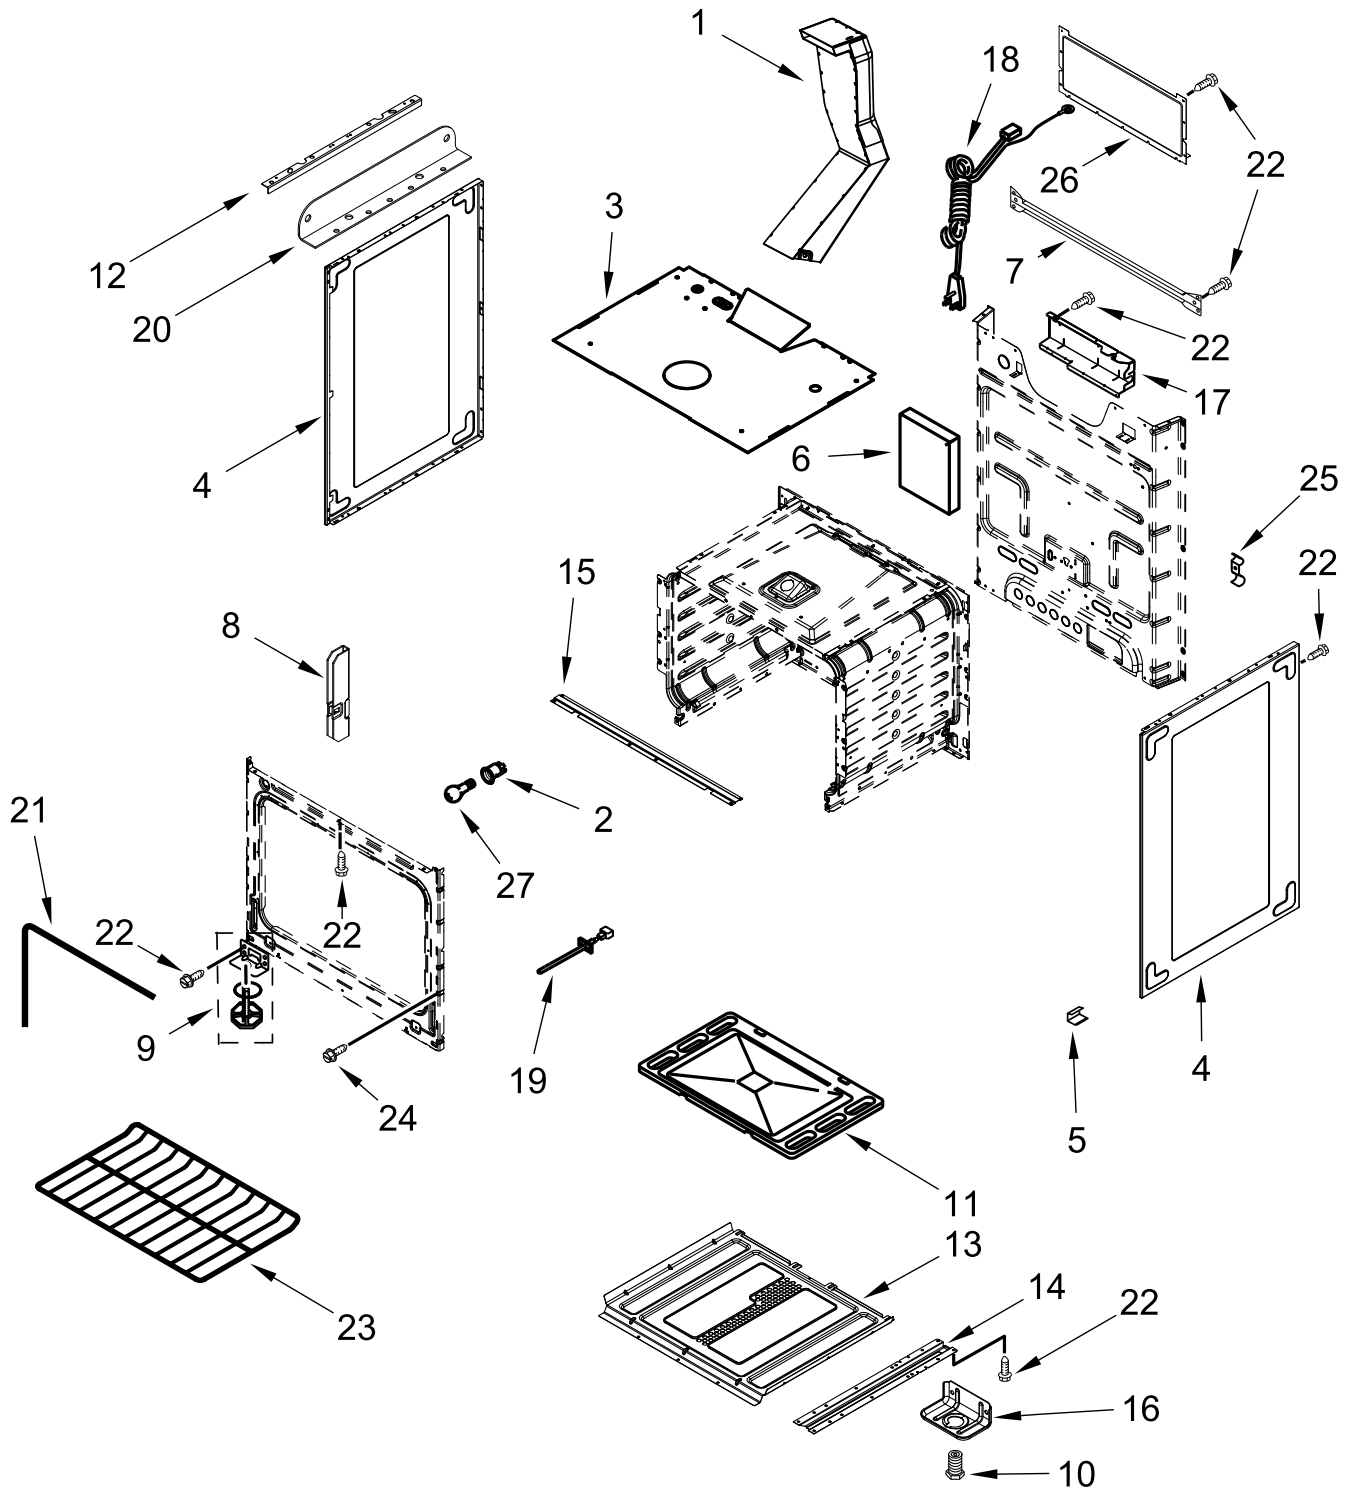

CHASSIS PARTS

CHASSIS PARTS

<u>Illus.</u> <u>No.</u>	<u>Part No.</u>	<u>Description</u>	<u>Illus.</u> <u>No.</u>	<u>Part No.</u>	<u>Description</u>	<u>Illus.</u> <u>No.</u>	<u>Part No.</u>	<u>Description</u>
1	W10675411	Box, Flue	11	W10620410	Assembly, Oven Bottom	25	W11510655	Clip, Tubing
2	W10554269	Socket - Oven Light	12	W10577312	Support, Side Panel	26	W11492823	Cover
3	W10636342	Shield, Insulation	13	W10670197	Deflector, Oven	27	W10788320	Bulb, Light
4		Panel, Side	14	W10520269	Rail, Base			FOLLOWING PARTS NOT ILLUSTRATED
	W10666212	Black (Left)	15	W10545322	Bracket, Manifold	W11130754	W11130754	Wrapper oven cavity insulation
	W10666211	Black (Right)	16	W11172758	Bracket, Foot	W11048974	W11048974	Insulation, Back
5	98005502	Clip, Oven Botton	17	W10549293	Safety Valve, Rear Cover	W10613818	W10613818	Insulation, Upper
6	W10902689	Counterweight	18	W10640762	Cord, Power	W11506534	W11506534	Insulation,Flue
7	98015363	Support, Rear	19	W10181986	Sensor, Oven	98004294	98004294	Wire Tie, Insulation
8	W10327222	Counter Support-Hinge	20	W10532560	Side Panel, Support			
9	W10650383	Foot Leveling & Foot Base	21	W10535778	Seal, Oven			
		(Front)	22	W10493726	Screw			
10	W10058460	Foot, Leveling (Rear)	23	W10550642	Rack, Oven			
			24	98008545	Screw (Black)