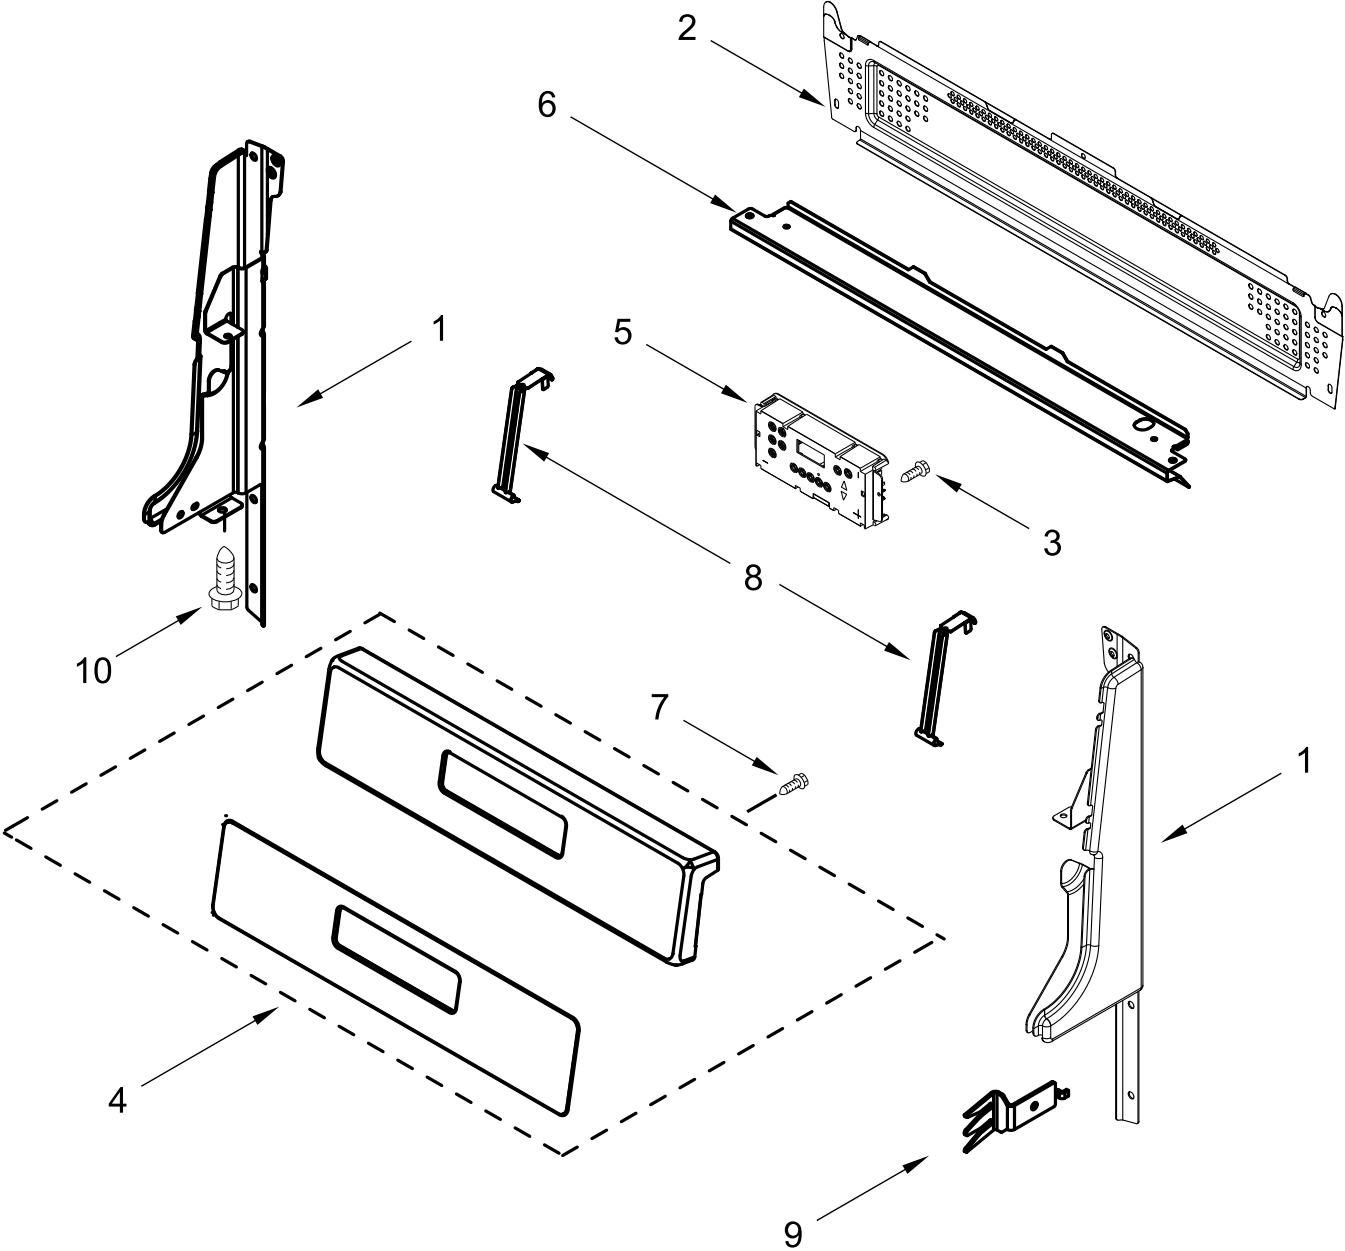

BACKGUARD PARTS