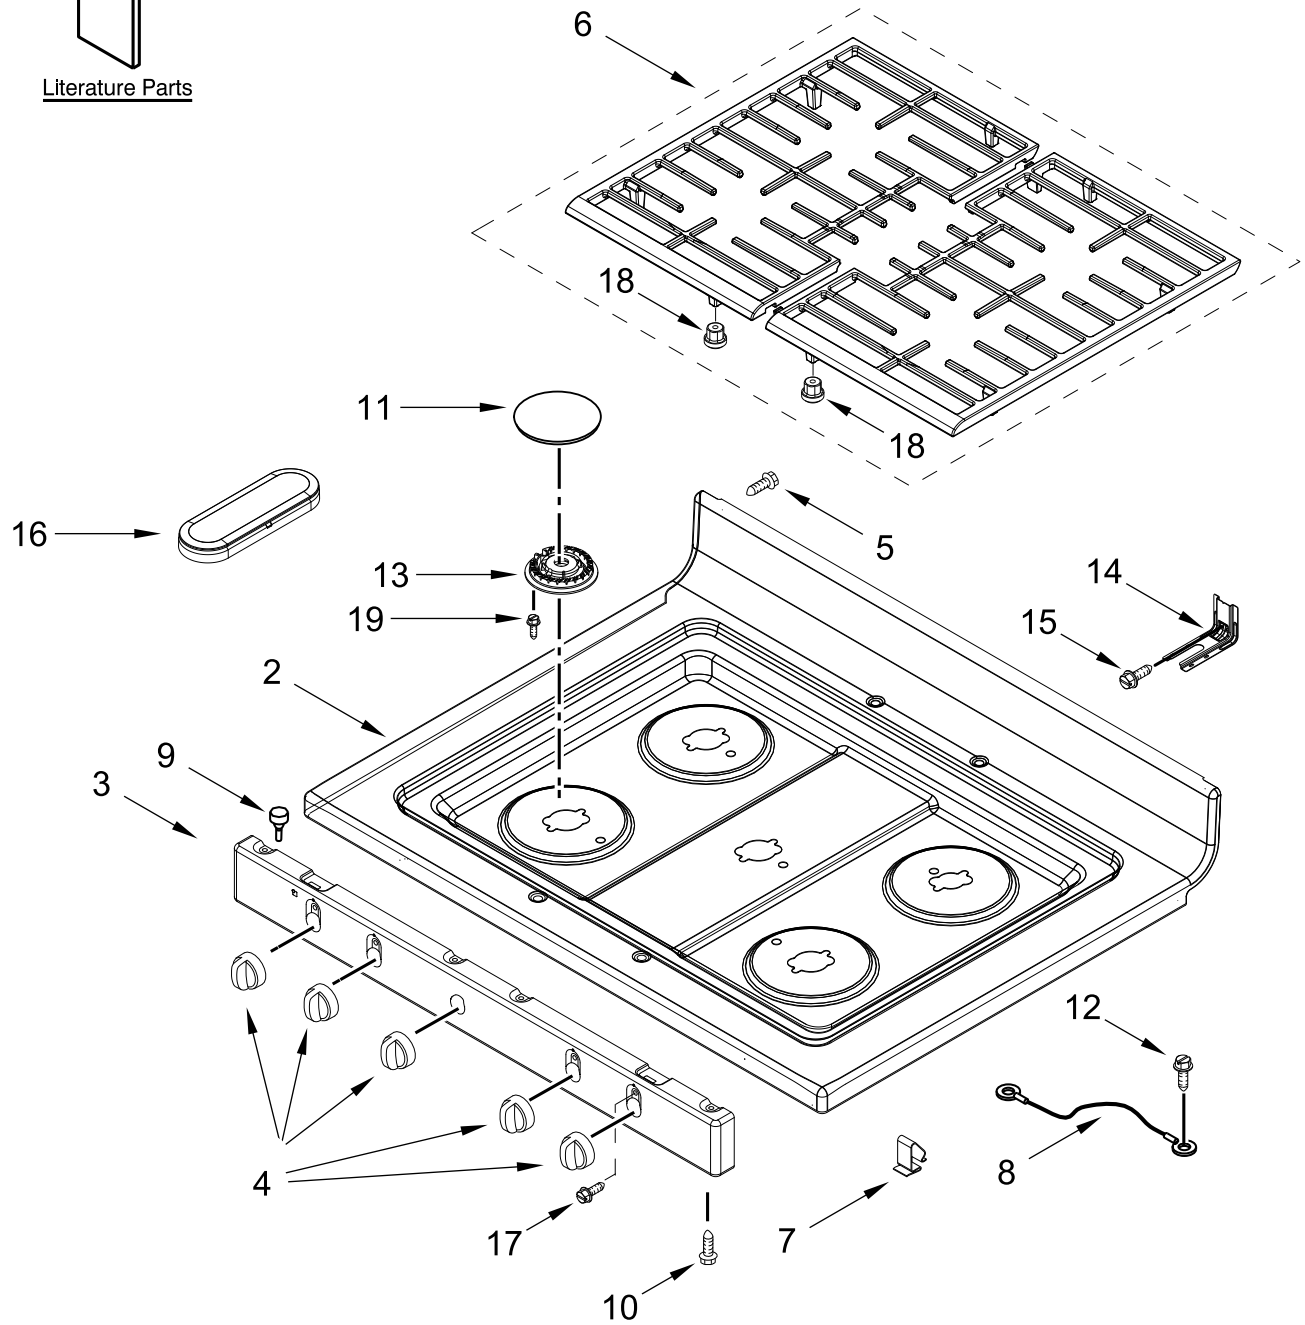

**30" GAS FREESTANDING RANGE**

**MODELS:**

WFG505M0MS0 (Stainless)

# COOKTOP PARTS

<u>Illus. No.</u>	<u>Part No.</u>	<u>Description</u>	<u>Illus. No.</u>	<u>Part No.</u>	<u>Description</u>	<u>Illus. No.</u>	<u>Part No.</u>	<u>Description</u>
1		Literature Parts	9	98013389	Bumper, Cooktop	14	W10613666	Bracket, Anti-Tip
	W11508820	Instructions, Installation	10	98005000	Screw	15	7101P485-60	Screw, Anti-Tip Kit
	W11508721	Guide, Use and Care	11		Cap, Burner	16	W11357363	Oval Burner Assembly
	98007130	Tips, Safe Cooking (English)		W11448875	Black (Left Front & Right Front)			(Center)
	W11508879	Sheet, Tech		W11448464	Black (Left Rear)	17	98005658	Screw (Stainless)
2		Cooktop		W11453728	Black (Right Rear)	18	W10465081	Grate, Bumper
	W11443179	Black				19	8273062	Screw
3		Panel, Manifold	12	8534079	Screw, Ground			FOLLOWING PARTS NOT ILLUSTRATED
	W11578531	Black	13	W11352018	Spreader, Flame (Left Front & Right Front)	W11465032		Harness, Main
4		Knobs				98005896		Clip, Wire
	W11488096	Black				98015022		Bushing, Snap
5	98007225	Screw		W11352020	Spreader, Flame (Left Rear)	3391018		Tie, Cable
6		Set, Grate				W11492747		Insulation, Manifold
	W11465357	Black		W11352021	Spreader, Flame (Right Rear)			
7	98004722	Clip, Cooktop						
8	6610473	Wire, Ground						