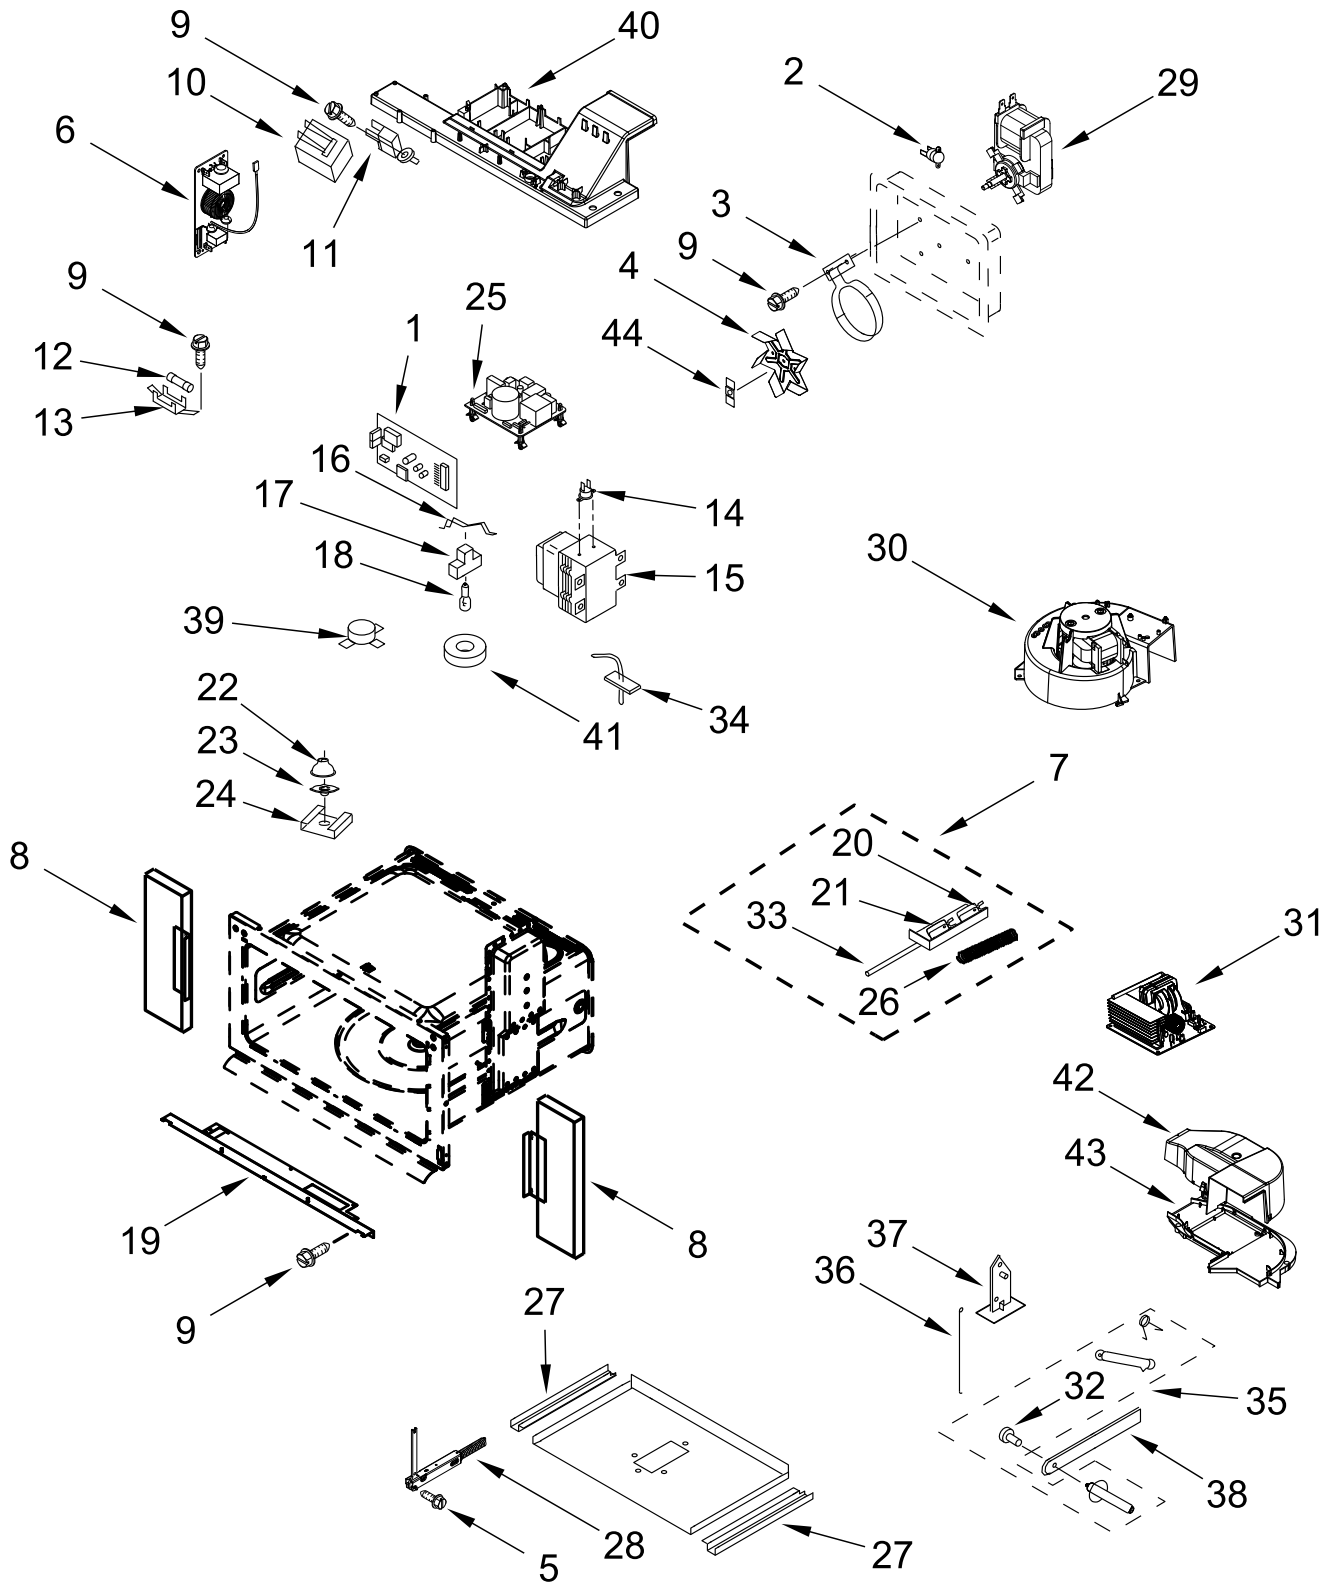

CABINET AND STIRRER PARTS

CABINET AND STIRRER PARTS

<u>Illus. No.</u>	<u>Part No.</u>	<u>Description</u>	<u>Illus. No.</u>	<u>Part No.</u>	<u>Description</u>	<u>Illus. No.</u>	<u>Part No.</u>	<u>Description</u>
1	W11289998	Manager, Appliance	15	W11504545	Magnetron	33	461967750464	Rod, Push
2	423107845441	Sensor, Convection	16	W10465869	Spring, Lamp	34	241960100002	Sensor, Temperature
3	461967848711	Heater, Convection Element	17	W10490593	Holder, Lamp	35	W10128850	Assembly, Sliding Arm
4	W11453899	Blade, Fan	18	W10795595	Lamp, Halogen	36	461967570351	Spring, Torsion
5	461967825781	Screw (Shoulder)	19	W11334716	Vent, Top Microwave	37	461967750494	Support
6	W11505129	Filter, Noise	20	461967848881	Switch	38	W11213889	Arm, Sliding
7	W11555168	Harness, Interlock	21	W10876593	Holder, Switch	39	W10460457	Sensor, Humidity
8	461967017491	Trim, Side (Left)	22	423107022541	Reflector	40	461967754821	Duct, Magnetron
	461967017481	Trim, Side (Right)	23	423107720491	Lens, Lamp	41	W10769147	Sealing, Lamp
9	461967825321	Screw	24	W11440819	Clip, Spring	42	W11591019	Housing, Upper Inverter
10	461967848621	Transformer, Light (20V)	25	W10260060	Board, Power Supply	43	W11591018	Housing, Lower Inverter
11	461967842541	Thermoactuator	26	423107570871	Spring, Release Rod	44	W10120233	Nut, Speed
12	241908600053	Fuse	27	461967008461	Support, Bottom			
13	4375231	Block, Fuse	28	W11319465	Hinge, Door			
14	461967846741	Thermostat, Magnetron	29	W11233698	Motor, Convection Fan			
			30	W11131760	Cooling Fan Assembly			
			31	W11504539	Inverter			
			32	461967510191	Bushing