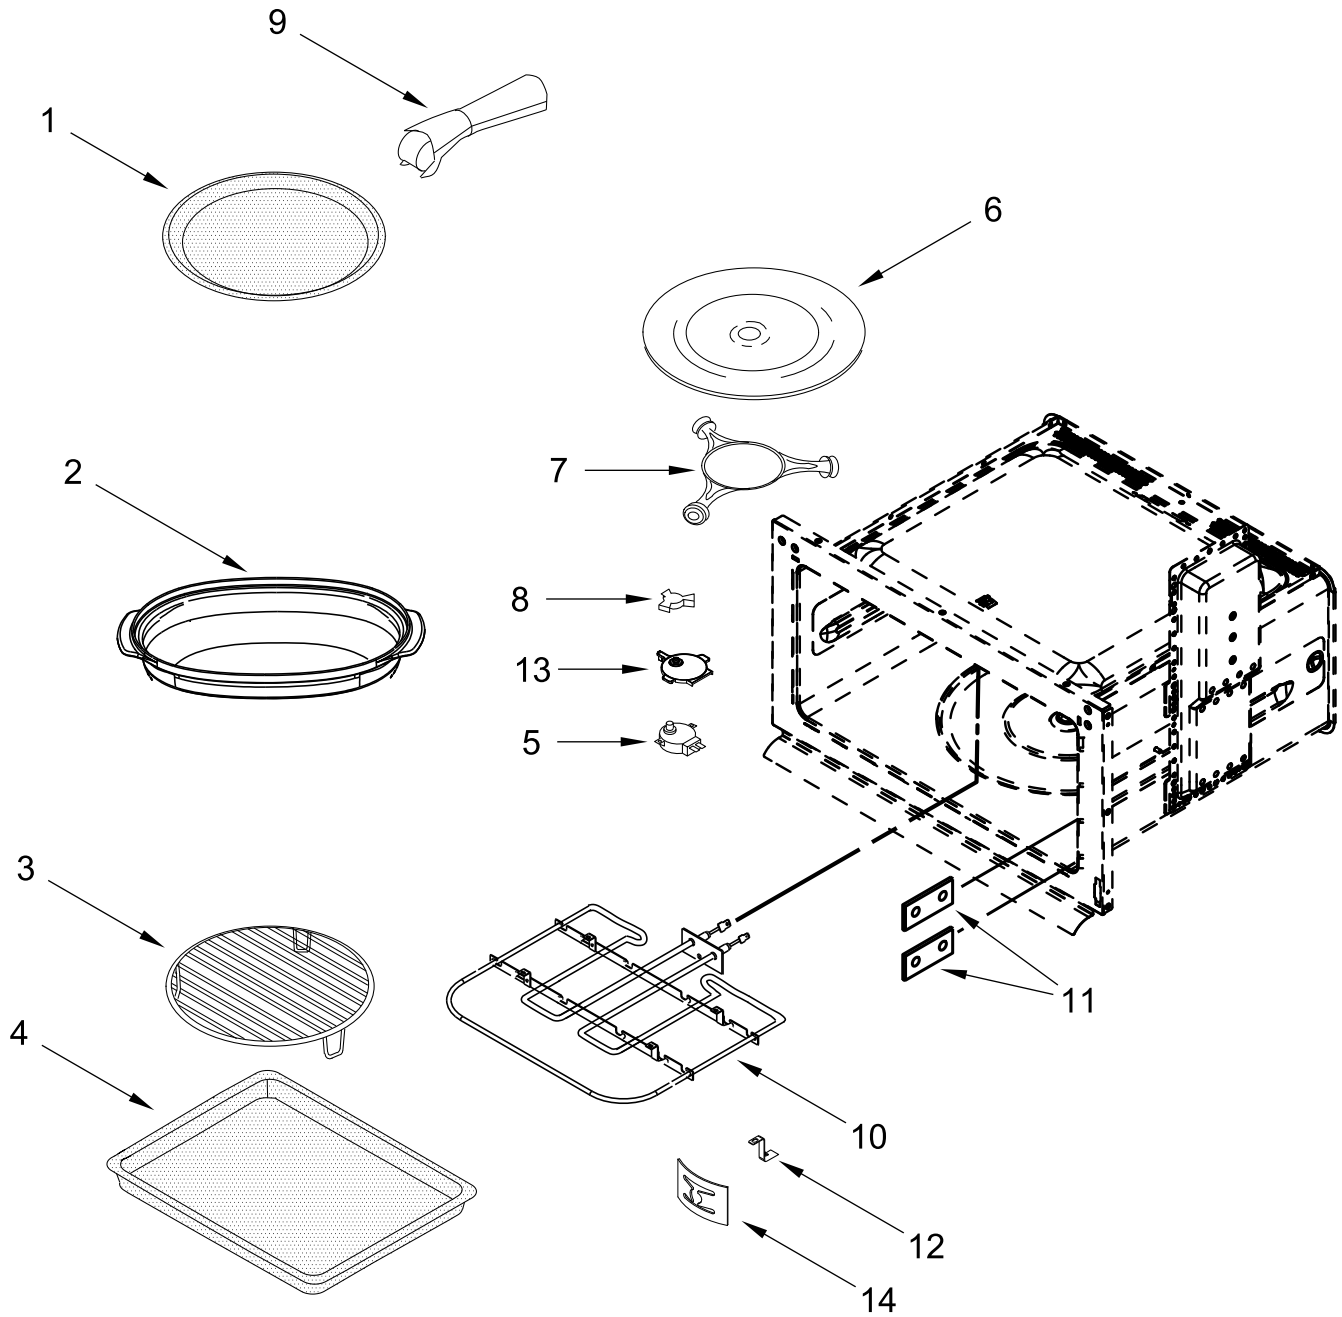

CONTROL PANEL PARTS

CONTROL PANEL PARTS

<u>Illus.</u> <u>No.</u>	<u>Part No.</u>	<u>Description</u>	<u>Illus.</u> <u>No.</u>	<u>Part No.</u>	<u>Description</u>	<u>Illus.</u> <u>No.</u>	<u>Part No.</u>	<u>Description</u>
1		Assembly, Control Panel	2		Skin, Control Panel	3	4450118	Nut
	W11304131	Stainless		W10588740	Stainless	4	W11339492	Screw (Black)
	W11304141	Black Stainless		W10776407	Black Stainless			

MICROWAVE DOOR PARTS

MICROWAVE DOOR PARTS

<u>Illus. No.</u>	<u>Part No.</u>	<u>Description</u>	<u>Illus. No.</u>	<u>Part No.</u>	<u>Description</u>	<u>Illus. No.</u>	<u>Part No.</u>	<u>Description</u>
1	8304588BL	Cap, Screw	6		Assembly, Outer Door	9		Assembly, Door Handle
2	7101P338-60	Screw		W11300490	Stainless			
3	W11328745	Inner Door Assembly		W11300496	Black Stainless		W11241572	Stainless
4	W10359769	Foam, Door Handle	7	W10319024	Washer, Door	10	W10551026	Medallion, Handle
5	W11317731	Screw (Black)	8	W10518672	Badge	11	W10656499	Screw

INTERNAL MICROWAVE PARTS

INTERNAL MICROWAVE PARTS

<u>Illus.</u> <u>No.</u>	<u>Part No.</u>	<u>Description</u>	<u>Illus.</u> <u>No.</u>	<u>Part No.</u>	<u>Description</u>	<u>Illus.</u> <u>No.</u>	<u>Part No.</u>	<u>Description</u>
1	461968977491	Plate, Crisp	7	W10367316	Ring, Turntable	13	461967753742	Adapter, Turntable Motor
2	W10796139	Steamer	8	W10545578	Drive, Turntable	14	252262898008	Support, Spring Lock Grill
3	W10748279	Rack, Low Convection	9	461968929542	Handle, Pan			
4	W10750839	Plate, Baking	10	W10387651	Element, Grill			
5	461967848971	Motor, Turntable	11	461967451001	Plate, Cover			
6	W11340343	Turntable	12	461967753871	Support, Element			