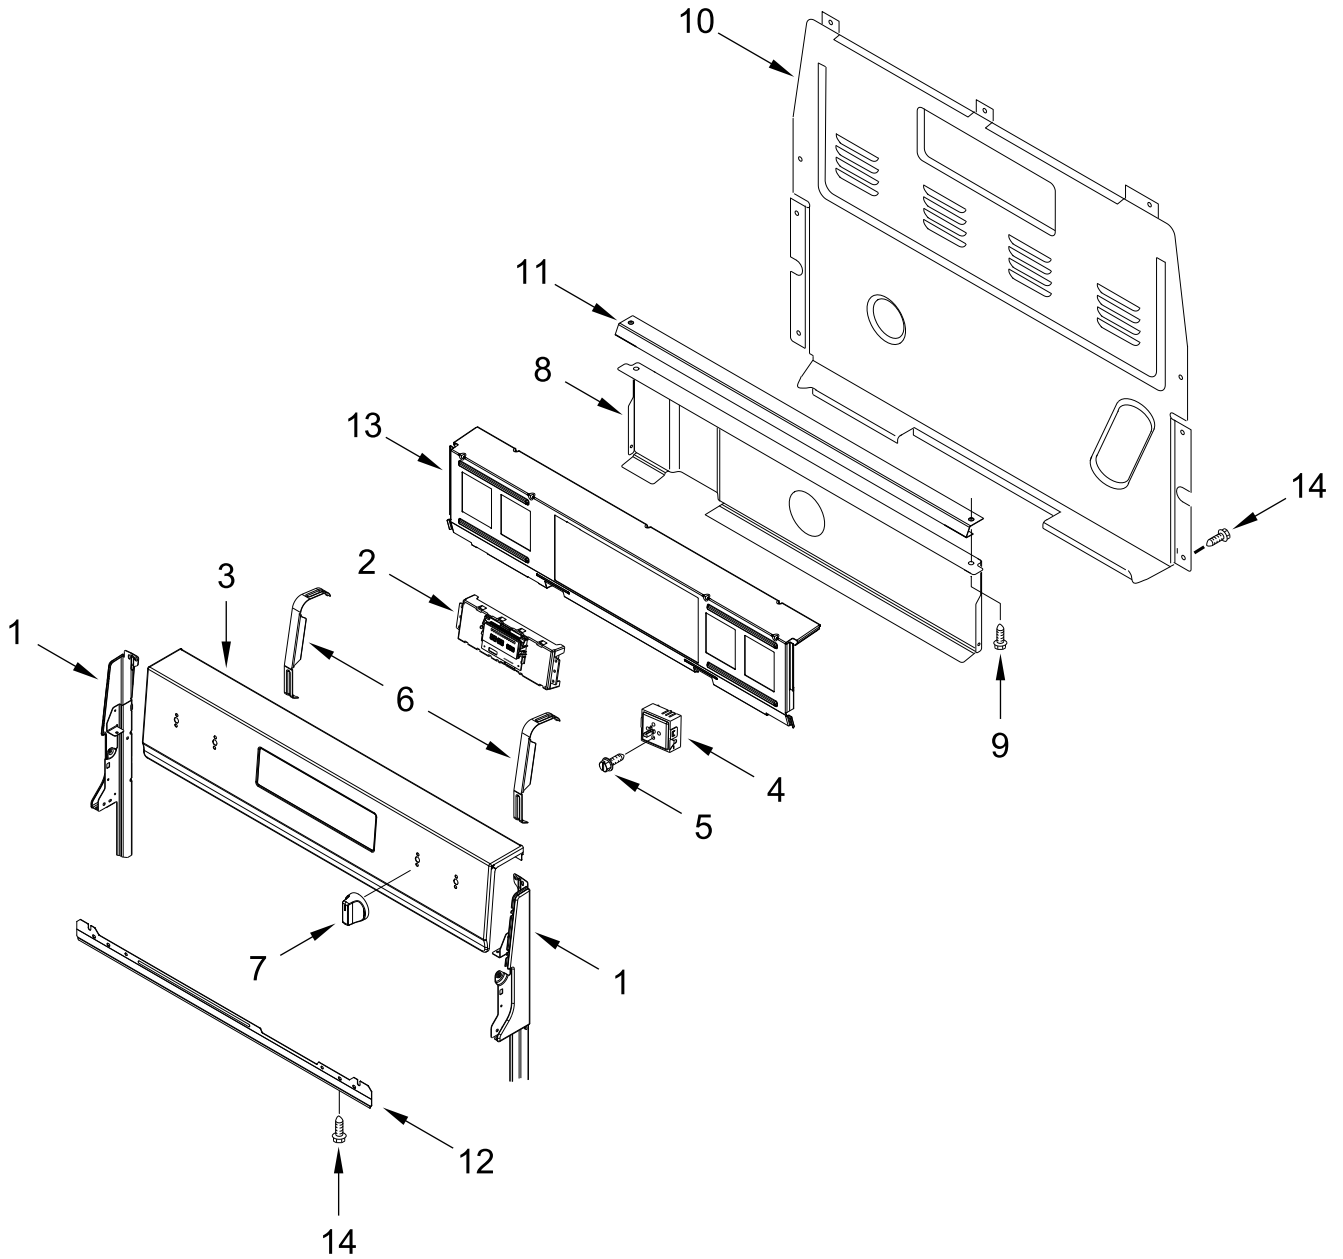

**30" ELECTRIC FREESTANDING STANDARD CLEAN RANGE
(Fingerprint Resistant)**

MODELS:

WFE550S0LZ2 (Stainless)

WFE550S0LV2 (Black Stainless)

COOKTOP PARTS

COOKTOP PARTS

<u>Illus. No.</u>	<u>Part No.</u>	<u>Description</u>	<u>Illus. No.</u>	<u>Part No.</u>	<u>Description</u>	<u>Illus. No.</u>	<u>Part No.</u>	<u>Description</u>
1		Literature Parts	6	3196169	Screw	11	W10248261	Element (1200W)
	W11443025	Owners Manual	7	W10691223	Pan, Radiant Element			(Left Rear, Right Rear)
	W11524742	Quick Start Guide	8	W11379945	Bracket, Anti-Tip			FOLLOWING PARTS NOT ILLUSTRATED
	W11523158	Tech Sheet	9	7101P485-60	Screw, Anti-Tip Kit		W11452630	Harness, Main
2	W10225448	Spring, Element	10	W10799048	Element, Warm Zone		W11134592	Harness, Warm Zone
3	W10607641	Bracket, Cooktop (Left)			(Center)		W11134603	Harness, Cooktop (Left)
	W10607642	Bracket, Cooktop (Right)					W11134845	Harness, Cooktop (Right)
4		Cooktop					W11172528	Harness, Hidden Bake
	W11034836	Black					W10183541	Clip, Spring Steel
5	W10711900	Element (3000W) (Left Front)					3196520	Clip, Wire
	W10275048	Element (3000/1400W) (Right Front)						

CONTROL PANEL PARTS

CONTROL PANEL PARTS

<u>Illus.</u> <u>No.</u>	<u>Part No.</u>	<u>Description</u>	<u>Illus.</u> <u>No.</u>	<u>Part No.</u>	<u>Description</u>	<u>Illus.</u> <u>No.</u>	<u>Part No.</u>	<u>Description</u>
1		Endcap	4	W10434452	Switch, Infinite (Dual)	8	W10134247	Shield, Heat
	W11213290	Black (Left)			(Left Front and Right Front)	9	3400882	Screw
	W11213292	Black (Right)				10	8272473	Cover, Upper Rear
2		Control, Electronic (LCX)		3148951	Switch, Infinite (Right Rear and Left Rear)	11	W10525121	Bracket, Console Mounting
	W11527158	Black				12		Bracket, Eye Brow
3		Panel, Console	5	3196178	Screw		W11051312	Black
	W11089993	Stainless	6	W10856361	Bracket, Control	13	W10901802	Panel, Backer
	W11089994	Black Stainless	7		Knob	14	3196169	Screw
				W11022717	Stainless			
				W11027166	Black Stainless			