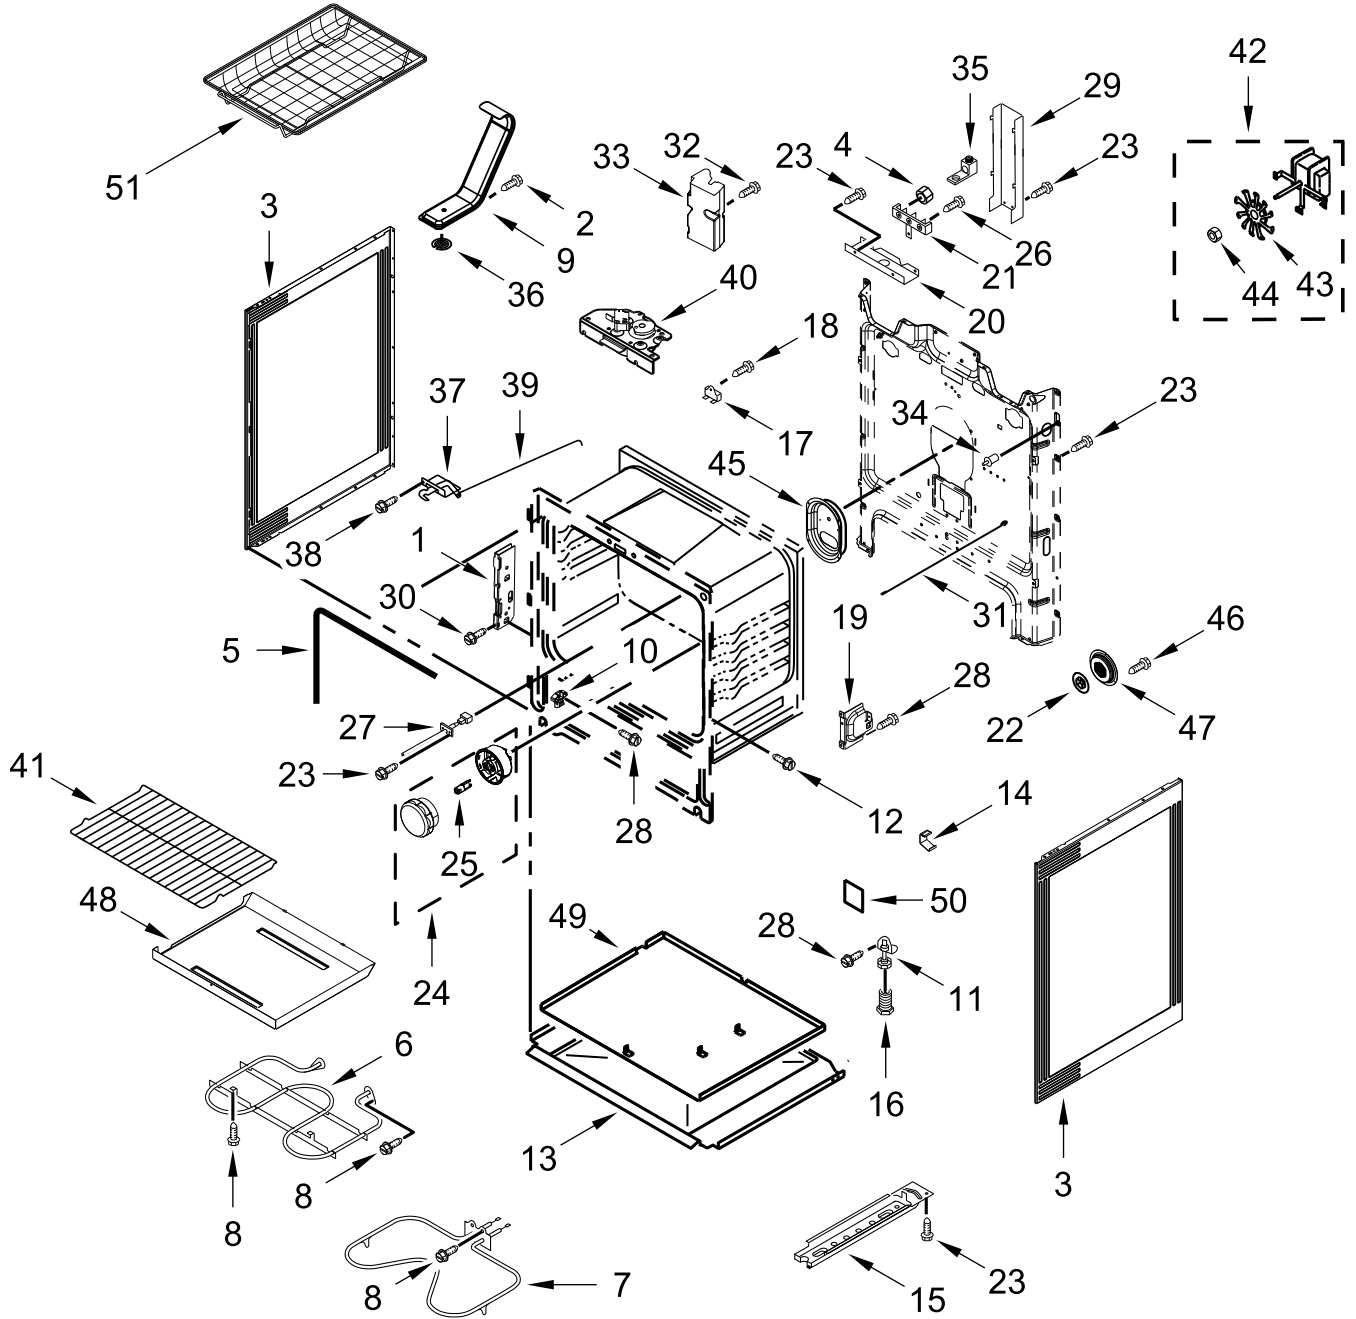

CHASSIS PARTS

CHASSIS PARTS

<u>Illus.</u> <u>No.</u>	<u>Part No.</u>	<u>Description</u>	<u>Illus.</u> <u>No.</u>	<u>Part No.</u>	<u>Description</u>	<u>Illus.</u> <u>No.</u>	<u>Part No.</u>	<u>Description</u>
1	W10289077	Receiver, Hinge	19	W10404688	Clip, Oven Support	38	3196560	Screw
2	3196154	Screw	20	3186034	Bracket, Service	39	W10078380	Rod, Latch
3		Panel, Side	21	W10245259	Block, Terminal	40	W10107820	Rear Door Latch Assembly
	W10162245	Black	22	3400968	Nut	41	W11173792	Rack, Oven
4	3400029	Nut	23	3196178	Screw	42	W11403617	Fan, Convection
5	W11491751	Seal, Door	24	W11544377	Light Assembly	43	W11425715	Blade, Fan
6	9757340	Element, Broil	25	W10571723	Bulb, Halogen 40 Watts	44	W11433702	Nut
7	9755770	Element, Bake	26	3400016	Screw	45	W10134126	Bracket, Fan
8	3196174	Screw	27	W10181986	Sensor, Oven	46	4449809	Screw
9	W10134285	Tube, Vent	28	3196169	Screw	47	W10134124	Cover, Conv Fan
10	W10674705	Glide, Drawer Front	29	W10326122	Cover, Terminal Block	48	W10183712	Tray, Hidden Bake
11	W10341186	Front Foot Assembly	30	W10031780	Screw	49	W10134125	Shield, Heat
12	W10067840	Screw	31	W11370462	Rod, Door Switch	50	W10646923	Card, Insulator
13	W10134121	Tray, Insulation	32	W11034869	Screw	51	W11526015	Basket, Air Fry
14	W10137382	Clip, Panel	33	W10910404	Counterweight			FOLLOWING PARTS NOT ILLUSTRATED
15	W10390008	Base Rail Assembly (Left)	34	W10627802	Switch, Door			
	W10390007	Base Rail Assembly (Right)	35	W10281322	Kit, Bare Wire Adapter Block	W10774939		Insulation, Wrap
16	W10058460	Foot, Leveling	36	W11092984	Screen, Vent	W11127324		Insulation, Back
17	3196548	Fuse, Thermal	37	9761013	Front Door Latch Assembly	W10333344		Insulation, Flue
18	3196172	Screw