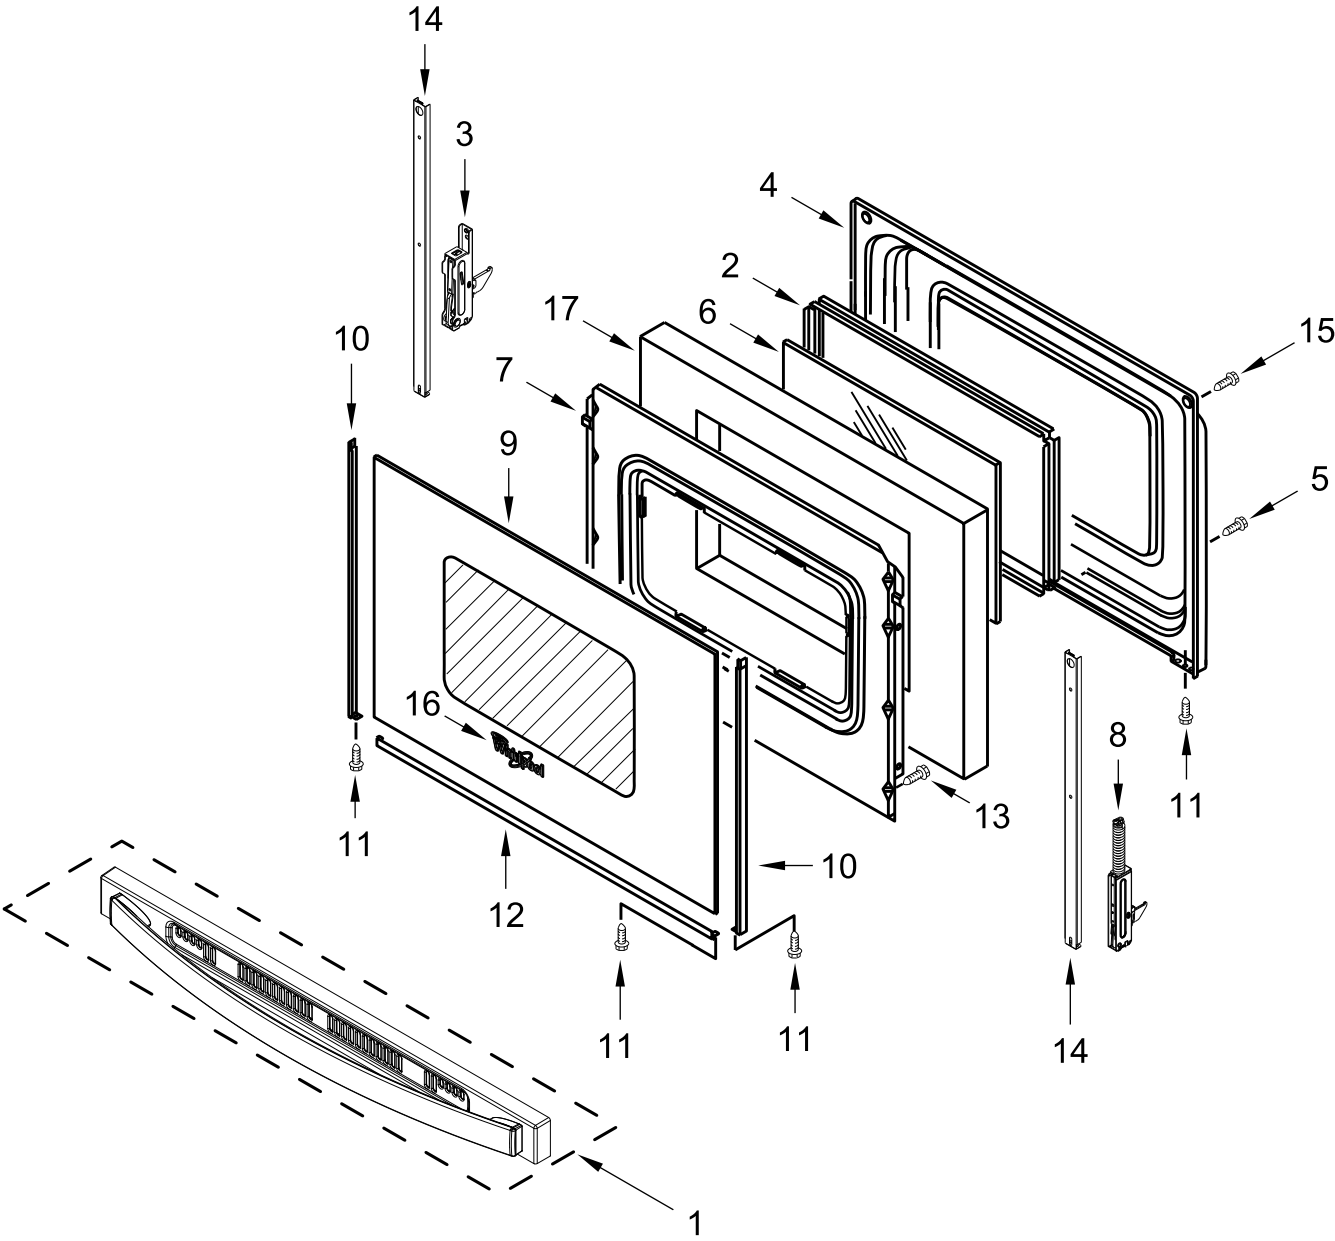

DOOR PARTS

DOOR PARTS

<u>Illus. No.</u>	<u>Part No.</u>	<u>Description</u>
1		Handle and Vent Assembly
	W11242950	Stainless
	W11242951	Black Stainless
2	W10316950	Frame, Glass
3	W10299227	Hinge, Door (Passive)
4	9761344	Liner, Door
5	W10031790	Screw
6	9758162	Glass, Inner

<u>Illus. No.</u>	<u>Part No.</u>	<u>Description</u>
7	9761357	Retainer, Insulation
8	W10299224	Hinge, Active (With Spring)
9		Glass Assembly, Outer Door
	W10884159	Black
10		Trim, Side
	W10746436	Black (Left)
	W10746435	Black (Right)

<u>Illus. No.</u>	<u>Part No.</u>	<u>Description</u>
11	W10327235	Screw
12		Trim, Lower
	W11444043	Black
13	W10031780	Screw
14	W11379944	Strap, Door
15	W10200660	Screw
16	W10884775	Badge
17	W10278991	Insulation, Door Strip