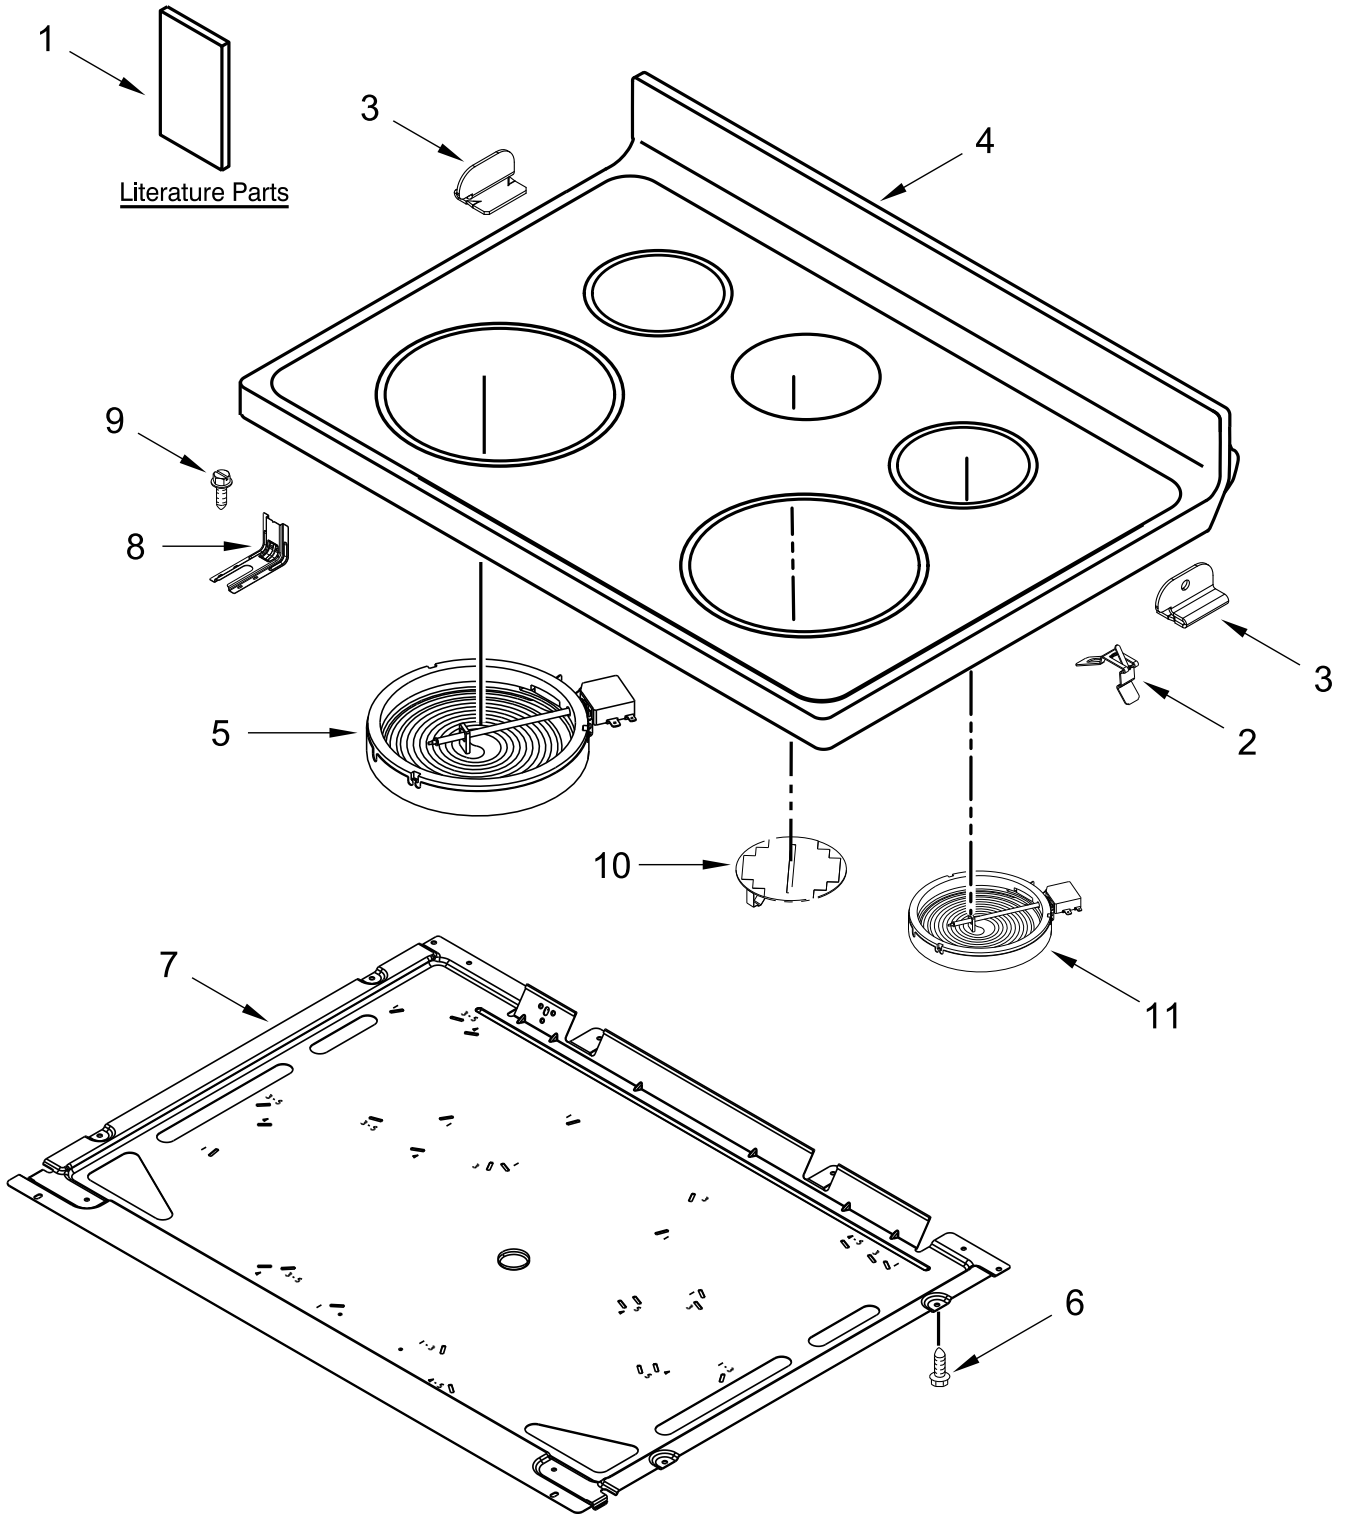

**30" ELECTRIC FREESTANDING STANDARD CLEAN RANGE
(Fingerprint Resistant)**

MODELS:

WFE550S0LZ2 (Stainless)

WFE550S0LV2 (Black Stainless)

COOKTOP PARTS

COOKTOP PARTS

<u>Illus. No.</u>	<u>Part No.</u>	<u>Description</u>	<u>Illus. No.</u>	<u>Part No.</u>	<u>Description</u>	<u>Illus. No.</u>	<u>Part No.</u>	<u>Description</u>
1		Literature Parts	6	3196169	Screw	11	W10248261	Element (1200W)
	W11443025	Owners Manual	7	W10691223	Pan, Radiant Element			(Left Rear, Right Rear)
	W11524742	Quick Start Guide	8	W11379945	Bracket, Anti-Tip			FOLLOWING PARTS NOT ILLUSTRATED
	W11523158	Tech Sheet	9	7101P485-60	Screw, Anti-Tip Kit		W11452630	Harness, Main
2	W10225448	Spring, Element	10	W10799048	Element, Warm Zone		W11134592	Harness, Warm Zone
3	W10607641	Bracket, Cooktop (Left)			(Center)		W11134603	Harness, Cooktop (Left)
	W10607642	Bracket, Cooktop (Right)					W11134845	Harness, Cooktop (Right)
4		Cooktop					W11172528	Harness, Hidden Bake
	W11034836	Black					W10183541	Clip, Spring Steel
5	W10711900	Element (3000W) (Left Front)					3196520	Clip, Wire
	W10275048	Element (3000/1400W) (Right Front)						

CONTROL PANEL PARTS

CONTROL PANEL PARTS

<u>Illus.</u> <u>No.</u>	<u>Part No.</u>	<u>Description</u>	<u>Illus.</u> <u>No.</u>	<u>Part No.</u>	<u>Description</u>	<u>Illus.</u> <u>No.</u>	<u>Part No.</u>	<u>Description</u>
1		Endcap	4	W10434452	Switch, Infinite (Dual)	8	W10134247	Shield, Heat
	W11213290	Black (Left)			(Left Front and Right Front)	9	3400882	Screw
	W11213292	Black (Right)				10	8272473	Cover, Upper Rear
2		Control, Electronic (LCX)		3148951	Switch, Infinite (Right Rear and Left Rear)	11	W10525121	Bracket, Console Mounting
	W11527158	Black				12		Bracket, Eye Brow
3		Panel, Console	5	3196178	Screw		W11051312	Black
	W11089993	Stainless	6	W10856361	Bracket, Control	13	W10901802	Panel, Backer
	W11089994	Black Stainless	7		Knob	14	3196169	Screw
				W11022717	Stainless			
				W11027166	Black Stainless			