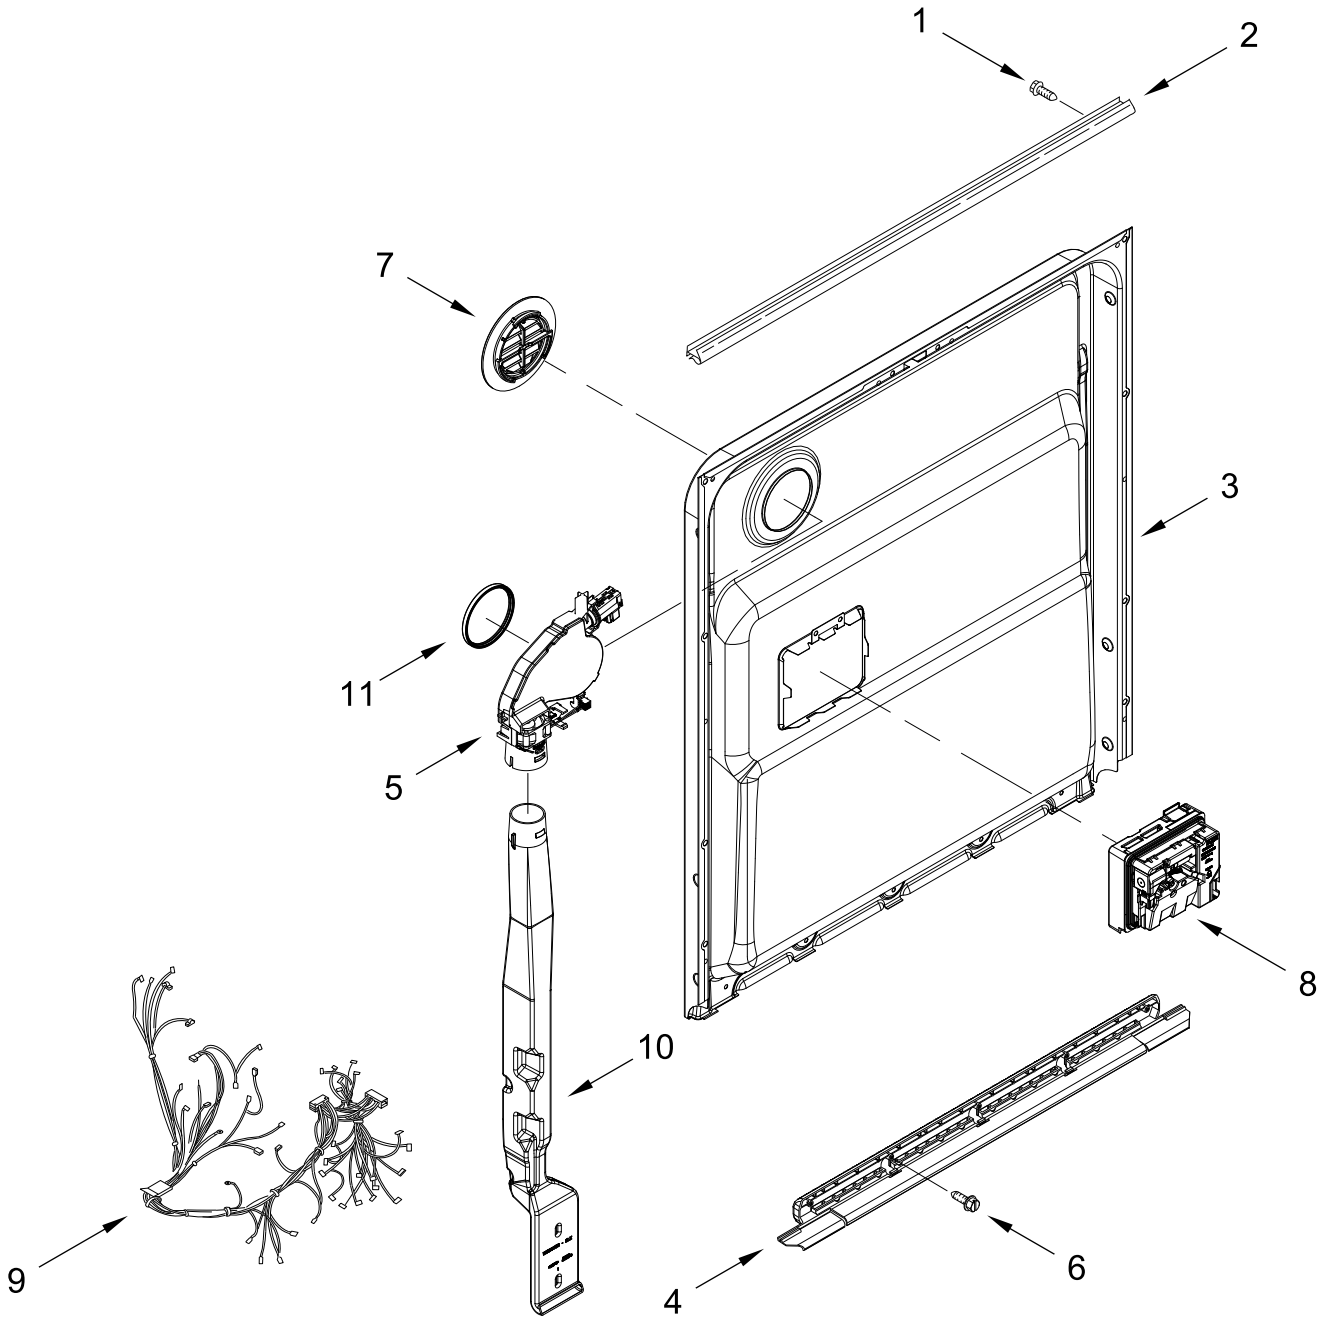

UNDERCOUNTER DISHWASHER

MODELS:

WDT730HAMZ0 (Stainless)

DOOR AND PANEL PARTS

DOOR AND PANEL PARTS

<u>Illus. No.</u>	<u>Part No.</u>	<u>Description</u>	<u>Illus. No.</u>	<u>Part No.</u>	<u>Description</u>	<u>Illus. No.</u>	<u>Part No.</u>	<u>Description</u>
1		Literature Parts	5		Access Panel (Includes Hardware)	12		Handle Assembly
	W11528937	Energy Guide					W11439703	Stainless
	W11532445	Owners Manual		W10852733	Black	13	W10519755	Insulation, Toe Panel
	W11532444	Tech Sheet	6	W10884775	Badge	14	W10693137	Screw, Set
2		Arm, Hinge	7	8268961	Sleeve, Friction	15	W10316572	Screw
	W11484017	Left Hand	8	W10692757	Barrel Nut, Front Panel	16	W11049903	Stud, Mounting
	W11484018	Right Hand	9	W11504190	Light, Pipe	17	W10853886	U-nut
3	W10803537	Stiffener, Door	10	3400071	Screw	18	W10711884	Screw
4		Panel, Front (Includes 6, 8, 9, 15 & 16)	11	W10315897	Insulation, Front Panel	19	302868	Screw (Black)
	W11528197	Stainless						

CONTROL PANEL AND LATCH PARTS

CONTROL PANEL AND LATCH PARTS

<u>Illus.</u> <u>No.</u>	<u>Part No.</u>	<u>Description</u>	<u>Illus.</u> <u>No.</u>	<u>Part No.</u>	<u>Description</u>	<u>Illus.</u> <u>No.</u>	<u>Part No.</u>	<u>Description</u>
1		Console Assembly	2	W10825638	Box, Connector	5	W11096645	Screw
	W11589973	Black	3	W10825369	Brace, Connector	6	W10653840	Latch Assembly (Includes Switch)
			4	W11557320	Control, Electronic			

INNER DOOR PARTS

INNER DOOR PARTS

<u>Illus.</u> <u>No.</u>	<u>Part No.</u>	<u>Description</u>	<u>Illus.</u> <u>No.</u>	<u>Part No.</u>	<u>Description</u>	<u>Illus.</u> <u>No.</u>	<u>Part No.</u>	<u>Description</u>
1	W10348409	Screw	5	W11510782	Vent Assembly w/ Fan	9	W11515202	Wiring Harness
2	W11050927	Seal, Console/Door	6	W11476843	Screw	10	W11510780	Duct, Vent
3	W11521812	Inner Door Assembly	7	W11531479	Deflector, Vent	11	W11184028	Gasket, Vent
4	W10920683	Door Bottom, Seal	8	W10620296	Dispenser Assembly			