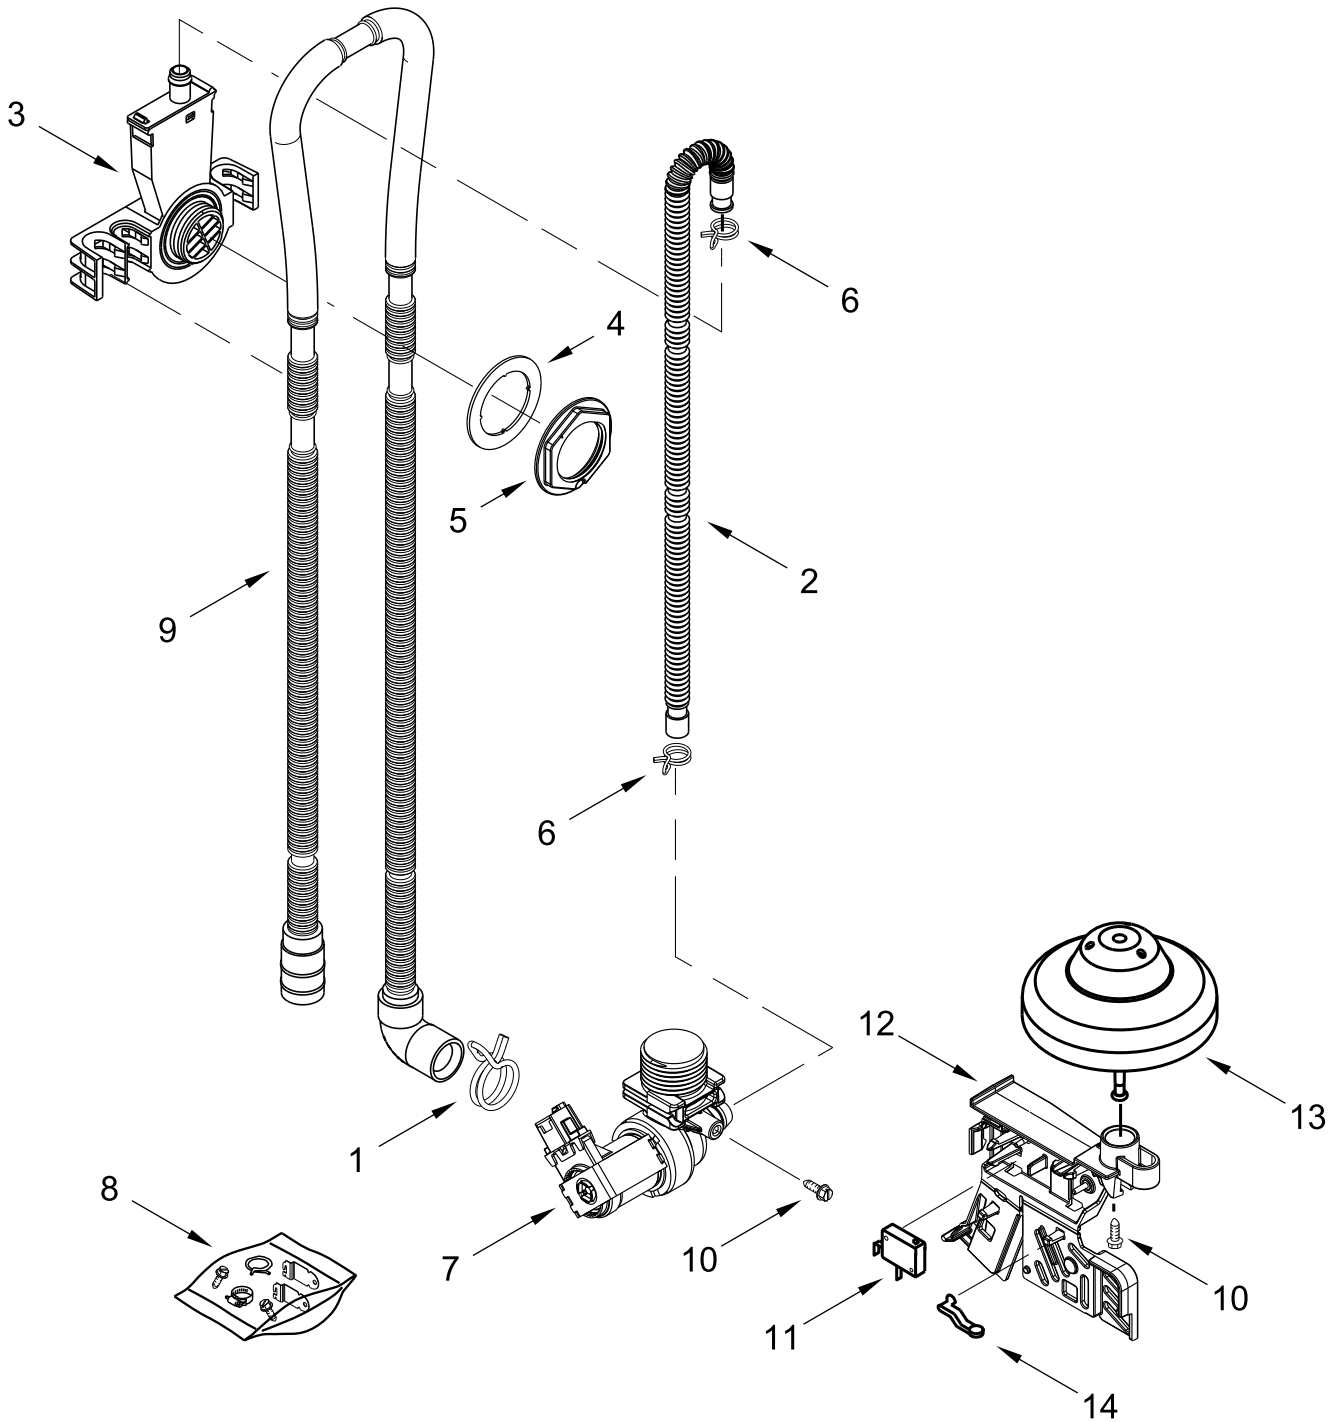

FILL, DRAIN AND OVERFILL PARTS

FILL, DRAIN AND OVERFILL PARTS

<u>Illus.</u> <u>No.</u>	<u>Part No.</u>	<u>Description</u>	<u>Illus.</u> <u>No.</u>	<u>Part No.</u>	<u>Description</u>	<u>Illus.</u> <u>No.</u>	<u>Part No.</u>	<u>Description</u>
1	370445	Clamp, Hose	6	371505	Clamp, Hose	10	304231	Screw
2	W10769066	Inlet Hose	7	W11130743	Fill Valve Assembly	11	W10195039	Switch, Overfill Control
3	W10195536	Inlet, Water (Also Order Item 4)	8	W10786175	Miscellaneous Parts Bag (Contains 2 Screws, 2 Clamps, & 2 Brackets)	12	W10316267	Standpipe, Overfill
4	8531323	Gasket				13	W10346525	Float & Retainer Assembly
5	W10508676	Nut, Inlet (Also Order Item 4)	9	W10545278	Drain loop with check valve assembly	14	W10195037	Lever, Overfill Switch