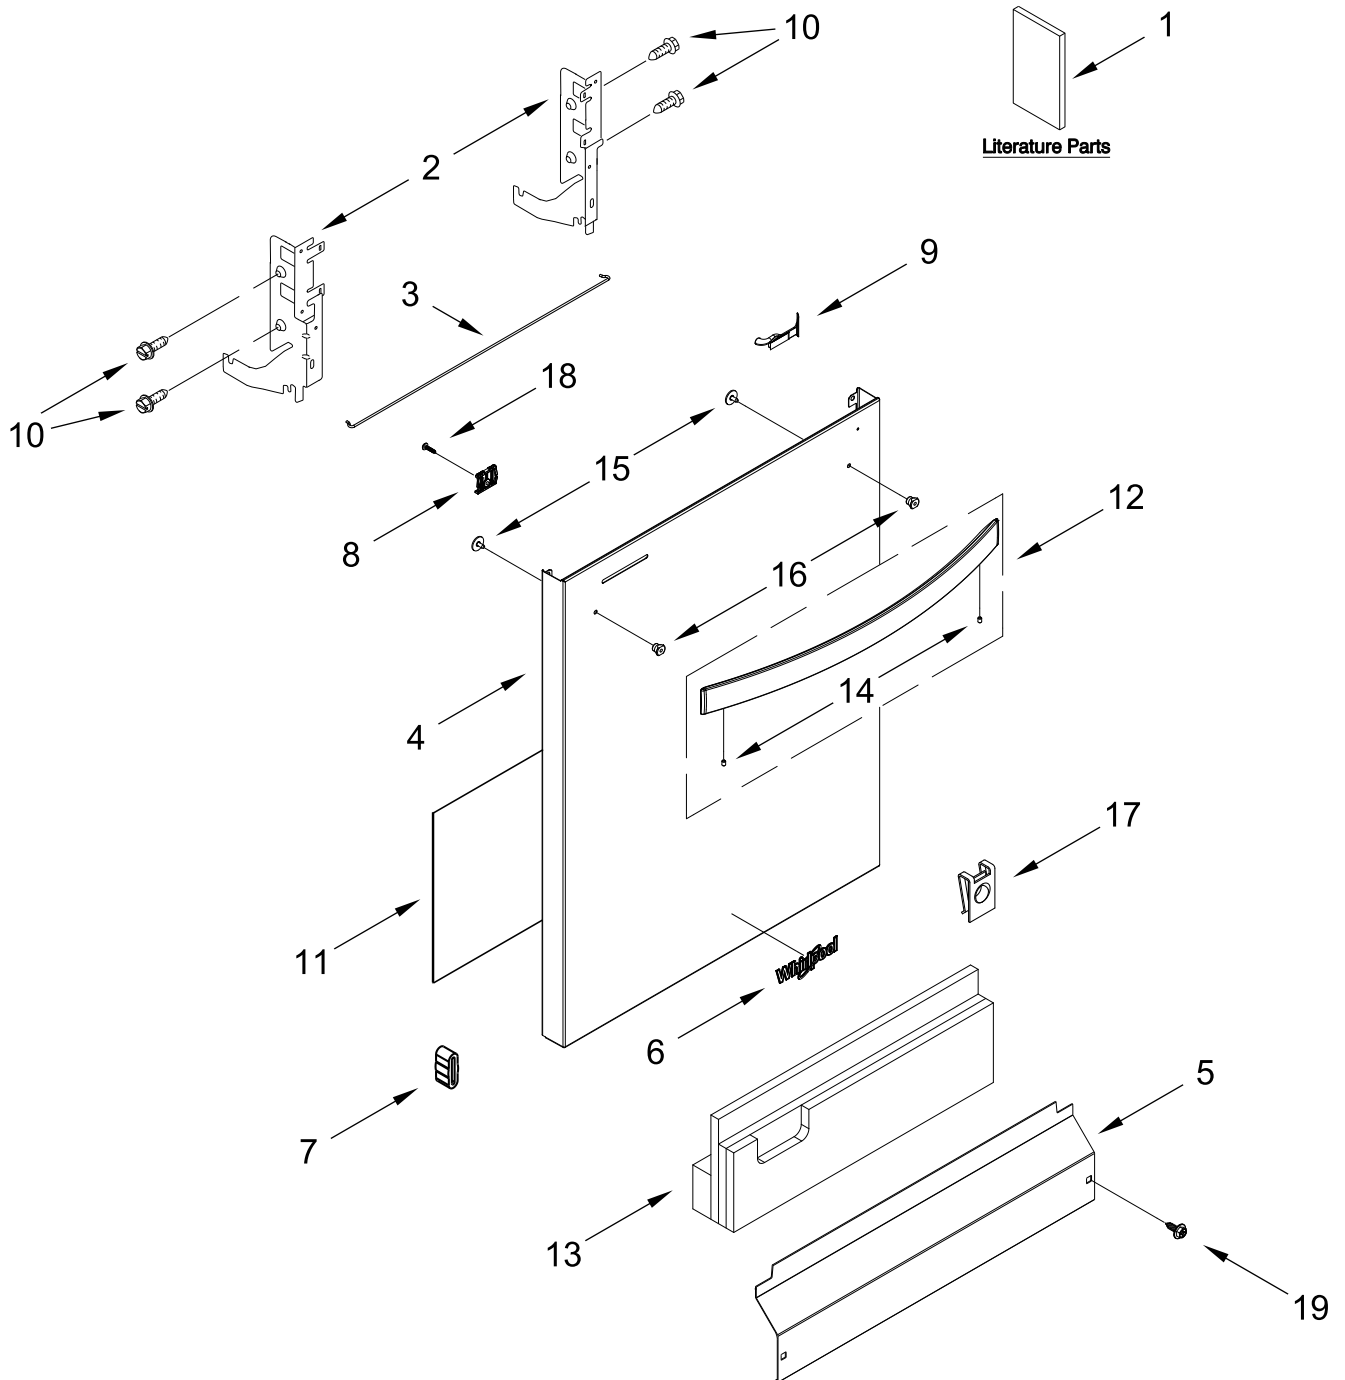

UNDERCOUNTER DISHWASHER

MODELS:

WDT730HAMZ0 (Stainless)

DOOR AND PANEL PARTS

DOOR AND PANEL PARTS

<u>Illus. No.</u>	<u>Part No.</u>	<u>Description</u>	<u>Illus. No.</u>	<u>Part No.</u>	<u>Description</u>	<u>Illus. No.</u>	<u>Part No.</u>	<u>Description</u>
1		Literature Parts	5		Access Panel (Includes Hardware)	12		Handle Assembly
	W11528937	Energy Guide					W11439703	Stainless
	W11532445	Owners Manual		W10852733	Black	13	W10519755	Insulation, Toe Panel
	W11532444	Tech Sheet	6	W10884775	Badge	14	W10693137	Screw, Set
2		Arm, Hinge	7	8268961	Sleeve, Friction	15	W10316572	Screw
	W11484017	Left Hand	8	W10692757	Barrel Nut, Front Panel	16	W11049903	Stud, Mounting
	W11484018	Right Hand	9	W11504190	Light, Pipe	17	W10853886	U-nut
3	W10803537	Stiffener, Door	10	3400071	Screw	18	W10711884	Screw
4		Panel, Front (Includes 6, 8, 9, 15 & 16)	11	W10315897	Insulation, Front Panel	19	302868	Screw (Black)
	W11528197	Stainless						

CONTROL PANEL AND LATCH PARTS

CONTROL PANEL AND LATCH PARTS

<u>Illus.</u> <u>No.</u>	<u>Part No.</u>	<u>Description</u>	<u>Illus.</u> <u>No.</u>	<u>Part No.</u>	<u>Description</u>	<u>Illus.</u> <u>No.</u>	<u>Part No.</u>	<u>Description</u>
1		Console Assembly	2	W10825638	Box, Connector	5	W11096645	Screw
	W11589973	Black	3	W10825369	Brace, Connector	6	W10653840	Latch Assembly (Includes Switch)
			4	W11557320	Control, Electronic			

INNER DOOR PARTS

INNER DOOR PARTS

<u>Illus.</u> <u>No.</u>	<u>Part No.</u>	<u>Description</u>	<u>Illus.</u> <u>No.</u>	<u>Part No.</u>	<u>Description</u>	<u>Illus.</u> <u>No.</u>	<u>Part No.</u>	<u>Description</u>
1	W10348409	Screw	5	W11510782	Vent Assembly w/ Fan	9	W11515202	Wiring Harness
2	W11050927	Seal, Console/Door	6	W11476843	Screw	10	W11510780	Duct, Vent
3	W11521812	Inner Door Assembly	7	W11531479	Deflector, Vent	11	W11184028	Gasket, Vent
4	W10920683	Door Bottom, Seal	8	W10620296	Dispenser Assembly			