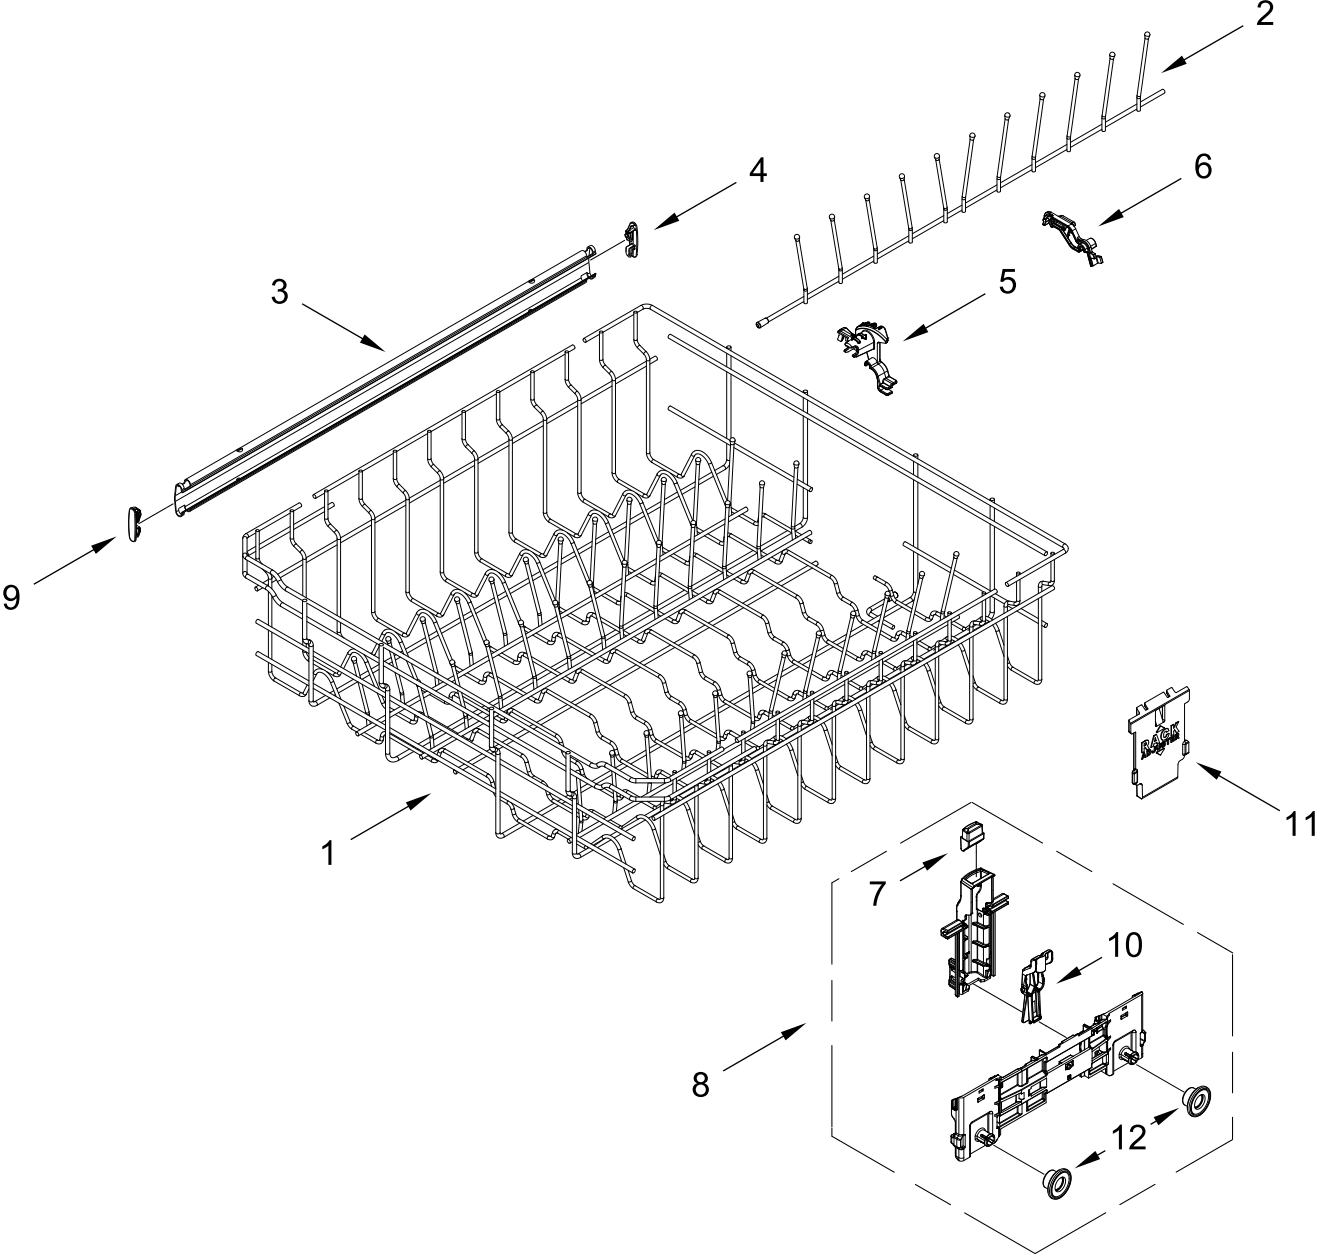

TUB AND FRAME PARTS

TUB AND FRAME PARTS

<u>Illus.</u> <u>No.</u>	<u>Part No.</u>	<u>Description</u>	<u>Illus.</u> <u>No.</u>	<u>Part No.</u>	<u>Description</u>	<u>Illus.</u> <u>No.</u>	<u>Part No.</u>	<u>Description</u>
1	W11502321	Tub Assembly	15	3371618	Thermostat	23	W10277003	Screw
2	W11521240	Shield, Thermostat	16	W10544004	Strike, Latch	24		Tub Mount, Third Level Rack
3	W11425053	Seal, Tub	17	3378128	Washer, Pronged Cup		W11504623	Left Hand
4	W10341745	Screw	18	3400014	Screw, Grounding		W11504624	Right Hand
5	W11296374	Screw	19	W10819539	Sound Insulation, Bottom	25	W11364953	Screw
6	8269145	Bracket, Undercounter	20	8268990	Bushing, Door Spring	26	489470	Screw
7	W10304231	Support, Bottom	21	W10732961	Bracket, Heater Support			
8	W10619352	Leveler, Leg	22	W10441445	Heater Element Assembly			
9	W10337934	Spring, Door Balance			(Includes Heater Washer & Nut)			
10	W10902242	Wheel Assembly						
11	3400892	Screw						
12	8268991	Cover, Terminal Box						
13	W10866979	Shield, Tub Sound			NOTE: If heater element is removed, it must be replaced.			
14	W10539489	Clip, Thermostat						

UPPER RACK AND TRACK PARTS

UPPER RACK AND TRACK PARTS

<u>Illus.</u> <u>No.</u>	<u>Part No.</u>	<u>Description</u>	<u>Illus.</u> <u>No.</u>	<u>Part No.</u>	<u>Description</u>	<u>Illus.</u> <u>No.</u>	<u>Part No.</u>	<u>Description</u>
1	W10847876	Dishrack, Upper	7	W11267702	Button, Adjuster Arm	11	W11509750	Clip, Adjuster Arm
2	W11186528	Tine Row, Fold Down	8		Rack Adjuster	12	3379676	Wheel
3	3385089	Track, Dishrack		W11503620	Left Hand			
4	W10082860	Stop, Track (Non-Removable)		W11503619	Right Hand			
5	W11179794	Positioner	9	W10508950	Stop, Track (Removable)			
6	W11179753	Clip, Pivot	10	W11180178	Leveler, Adjuster Arm			