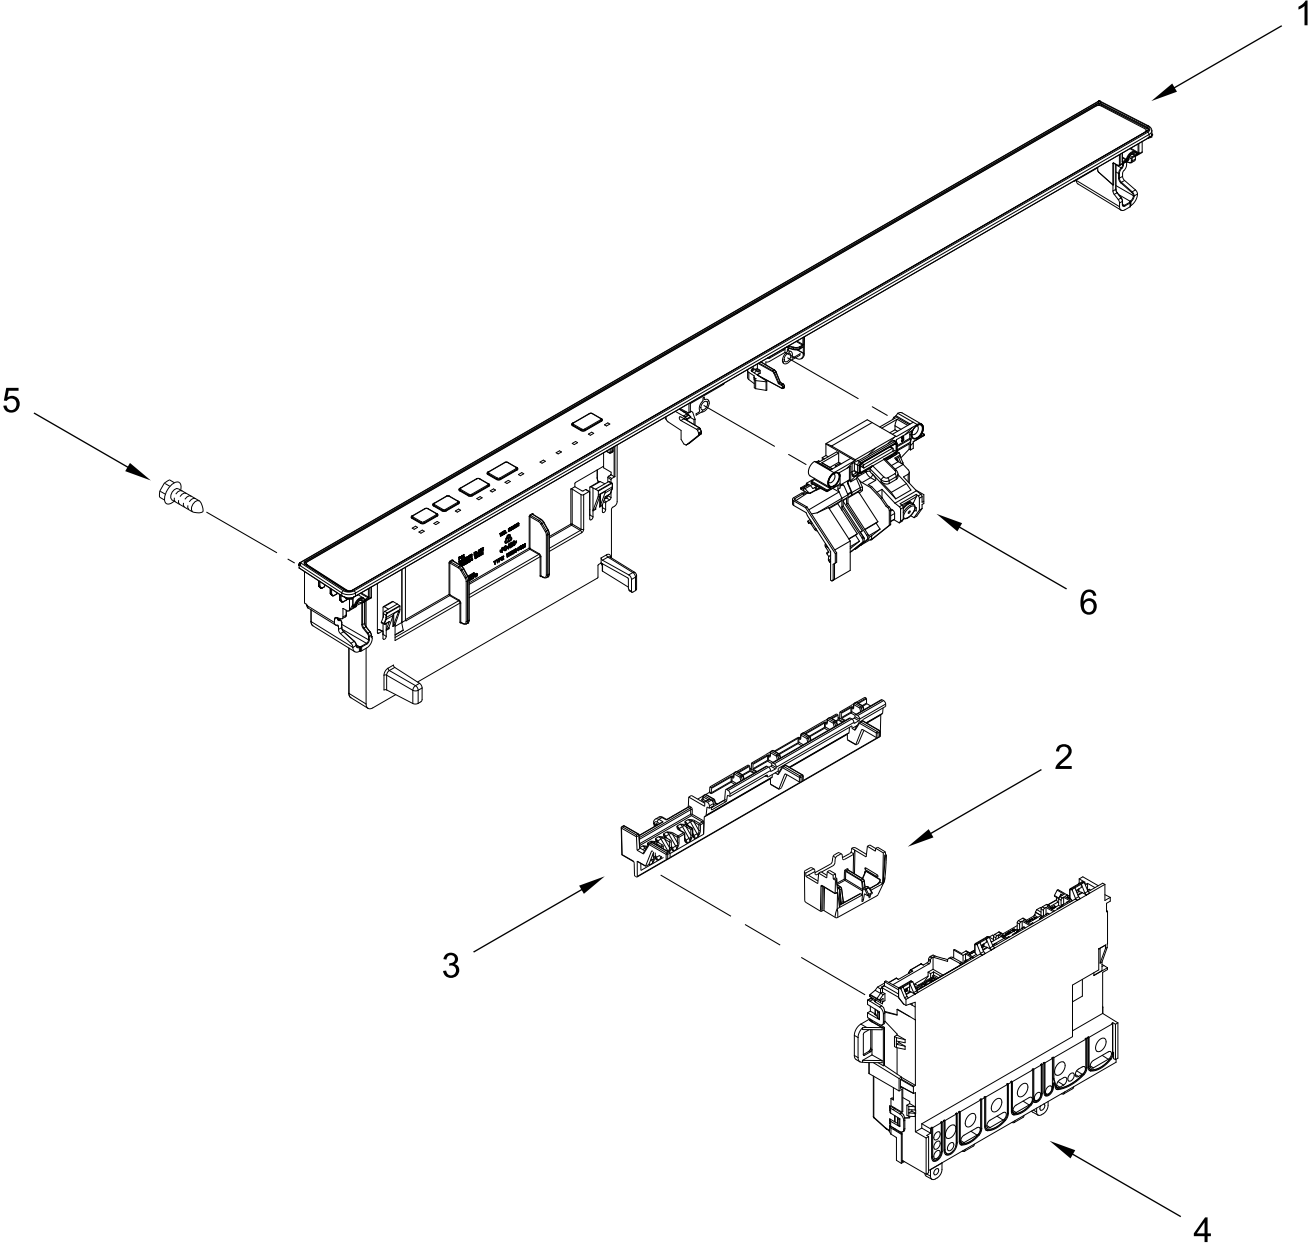

UNDERCOUNTER DISHWASHER

MODELS:

WDT730HAMZ0 (Stainless)

DOOR AND PANEL PARTS

DOOR AND PANEL PARTS

<u>Illus. No.</u>	<u>Part No.</u>	<u>Description</u>	<u>Illus. No.</u>	<u>Part No.</u>	<u>Description</u>	<u>Illus. No.</u>	<u>Part No.</u>	<u>Description</u>
1		Literature Parts	5		Access Panel (Includes Hardware)	12		Handle Assembly
	W11528937	Energy Guide					W11439703	Stainless
	W11532445	Owners Manual		W10852733	Black	13	W10519755	Insulation, Toe Panel
	W11532444	Tech Sheet	6	W10884775	Badge	14	W10693137	Screw, Set
2		Arm, Hinge	7	8268961	Sleeve, Friction	15	W10316572	Screw
	W11484017	Left Hand	8	W10692757	Barrel Nut, Front Panel	16	W11049903	Stud, Mounting
	W11484018	Right Hand	9	W11504190	Light, Pipe	17	W10853886	U-nut
3	W10803537	Stiffener, Door	10	3400071	Screw	18	W10711884	Screw
4		Panel, Front (Includes 6, 8, 9, 15 & 16)	11	W10315897	Insulation, Front Panel	19	302868	Screw (Black)
	W11528197	Stainless						

CONTROL PANEL AND LATCH PARTS

CONTROL PANEL AND LATCH PARTS

<u>Illus.</u> <u>No.</u>	<u>Part No.</u>	<u>Description</u>	<u>Illus.</u> <u>No.</u>	<u>Part No.</u>	<u>Description</u>	<u>Illus.</u> <u>No.</u>	<u>Part No.</u>	<u>Description</u>
1		Console Assembly	2	W10825638	Box, Connector	5	W11096645	Screw
	W11589973	Black	3	W10825369	Brace, Connector	6	W10653840	Latch Assembly (Includes Switch)
			4	W11557320	Control, Electronic			

INNER DOOR PARTS

INNER DOOR PARTS

<u>Illus.</u> <u>No.</u>	<u>Part No.</u>	<u>Description</u>	<u>Illus.</u> <u>No.</u>	<u>Part No.</u>	<u>Description</u>	<u>Illus.</u> <u>No.</u>	<u>Part No.</u>	<u>Description</u>
1	W10348409	Screw	5	W11510782	Vent Assembly w/ Fan	9	W11515202	Wiring Harness
2	W11050927	Seal, Console/Door	6	W11476843	Screw	10	W11510780	Duct, Vent
3	W11521812	Inner Door Assembly	7	W11531479	Deflector, Vent	11	W11184028	Gasket, Vent
4	W10920683	Door Bottom, Seal	8	W10620296	Dispenser Assembly			