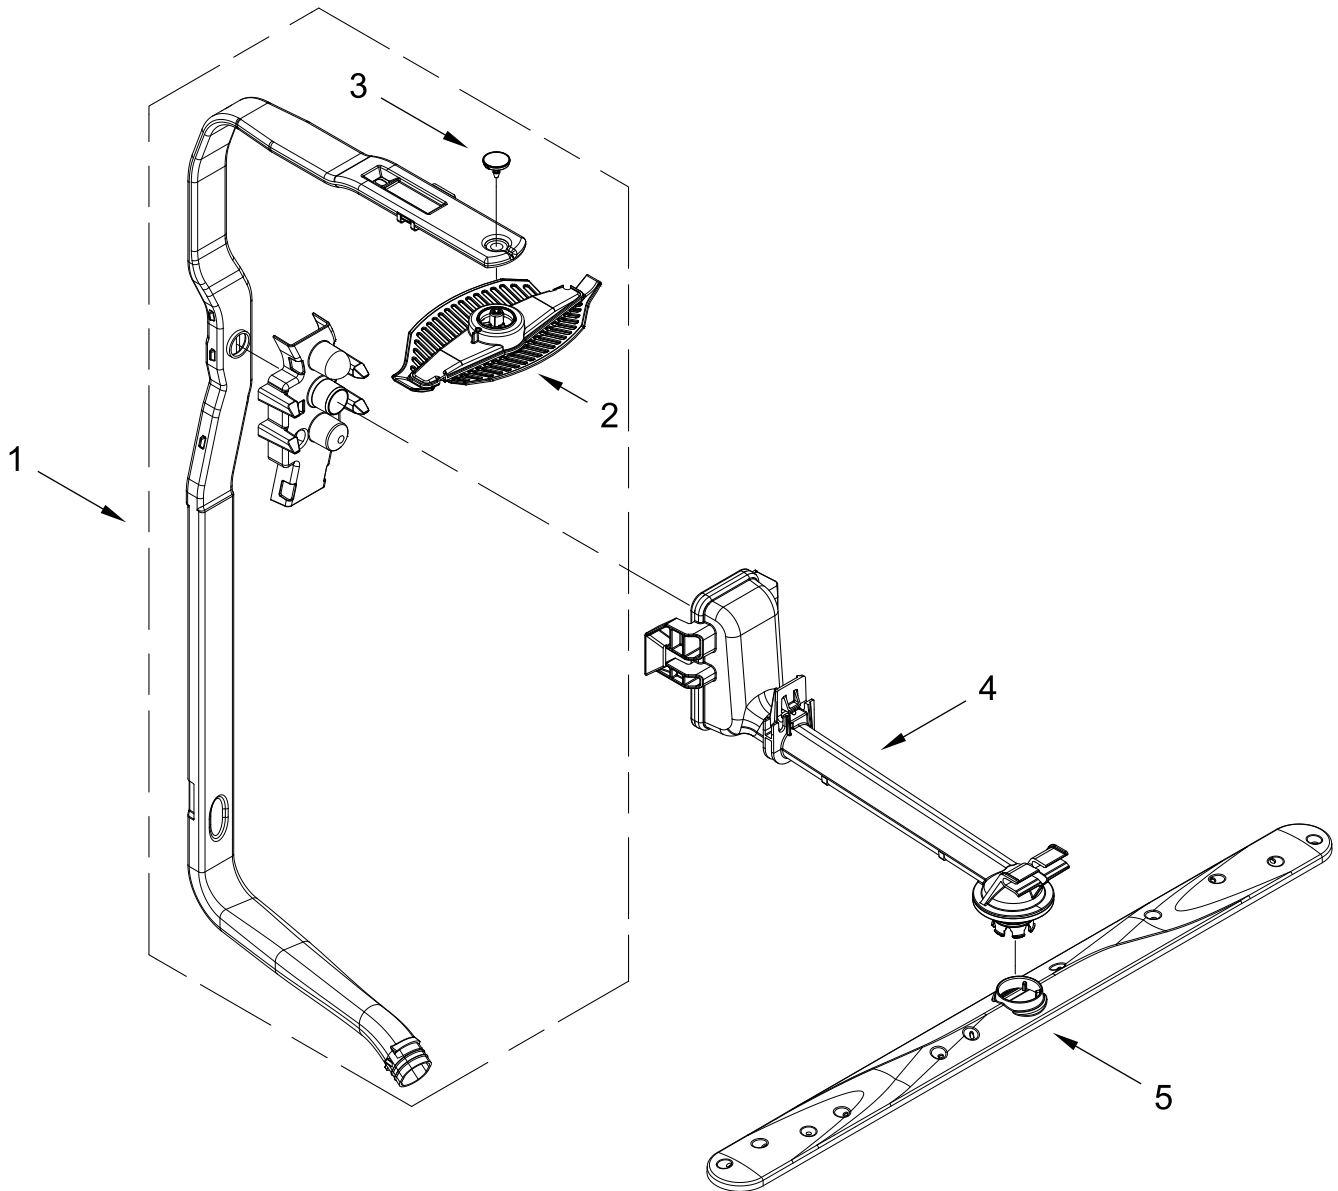

PUMP, WASHARM AND MOTOR PARTS

<u>Illus.</u> <u>No.</u>	<u>Part No.</u>	<u>Description</u>	<u>Illus.</u> <u>No.</u>	<u>Part No.</u>	<u>Description</u>	<u>Illus.</u> <u>No.</u>	<u>Part No.</u>	<u>Description</u>
1	W10455271	Cover, Outlet	8	W10724439	Pump, Drain	16	W10445975	Hose Assembly (Includes 2 Clamps)
2	W10455268	Sump With Seal (Also Order Items 12 & 16)	9	8269144	Hose, Drain	17	W10491331	Sprayarm
3	W10463906	Screen	10	370445	Clamp, Hose	18	W10910428	Motor, Diverter
4	W10348407	Screw	11	W11525024	Sensor, Temperature	19	9741232	Screw
5	W11525550	Sump & Motor Assembly	12	W11182008	Grommet	20	W10476221	Disc, Diverter
6	W10372113	Tab, Sump	13	8269146	Clamp, Hose			
7	W10789806	Filter Cup Assembly	14	W10195086	Motor, Isolator			
			15	W11521436	Motor (Also Order Items 12 & 16)			

UPPER WASH AND RINSE PARTS