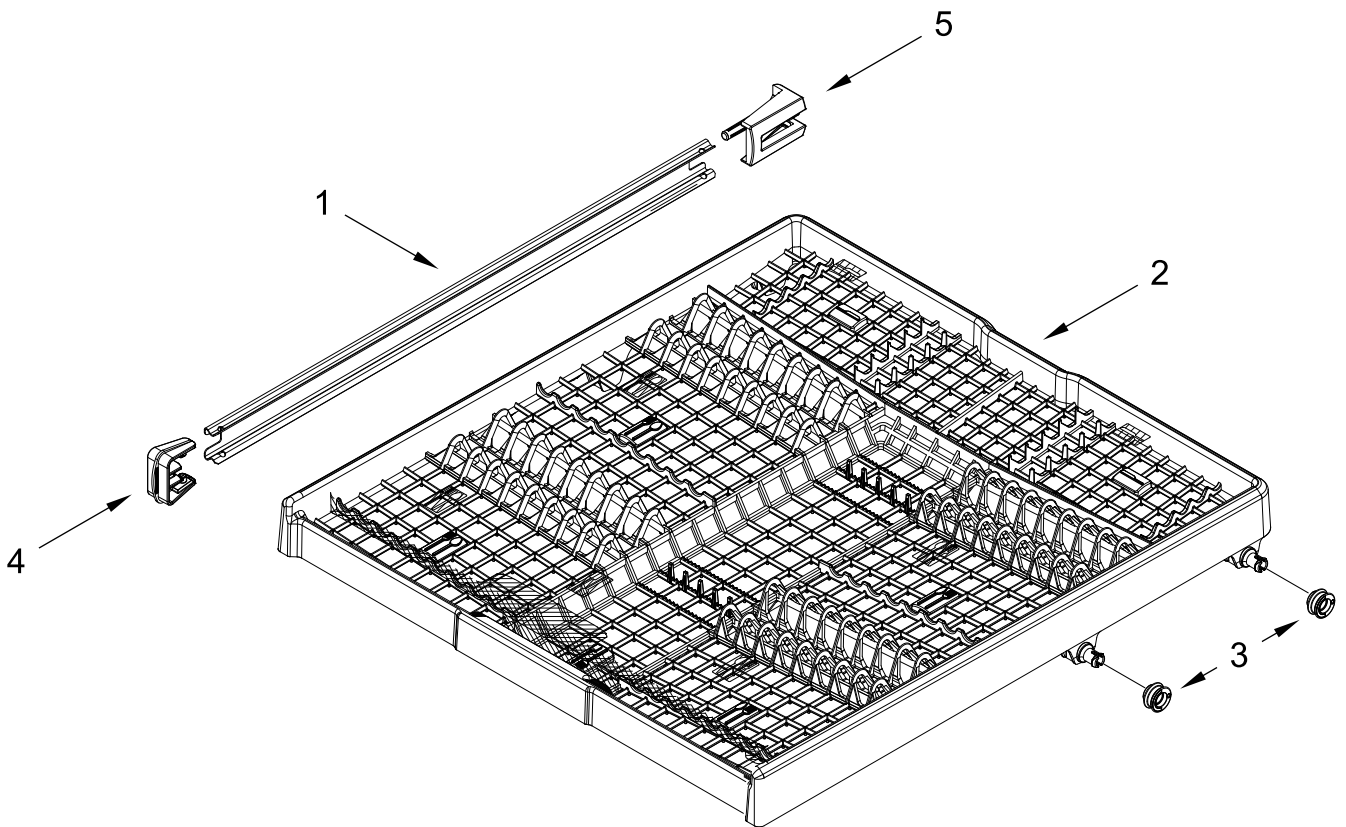

THIRD LEVEL RACK AND TRACK PARTS

THIRD LEVEL RACK AND TRACK PARTS

<u>Illus.</u> <u>No.</u>	<u>Part No.</u>	<u>Description</u>	<u>Illus.</u> <u>No.</u>	<u>Part No.</u>	<u>Description</u>	<u>Illus.</u> <u>No.</u>	<u>Part No.</u>	<u>Description</u>
1	W11441109	Track, Dishrack	3	W11048219	Wheel	4	W11084874	Track Stop, Front
2	W11507404	Rack, Third Level				5	W11084872	Track Stop, Rear