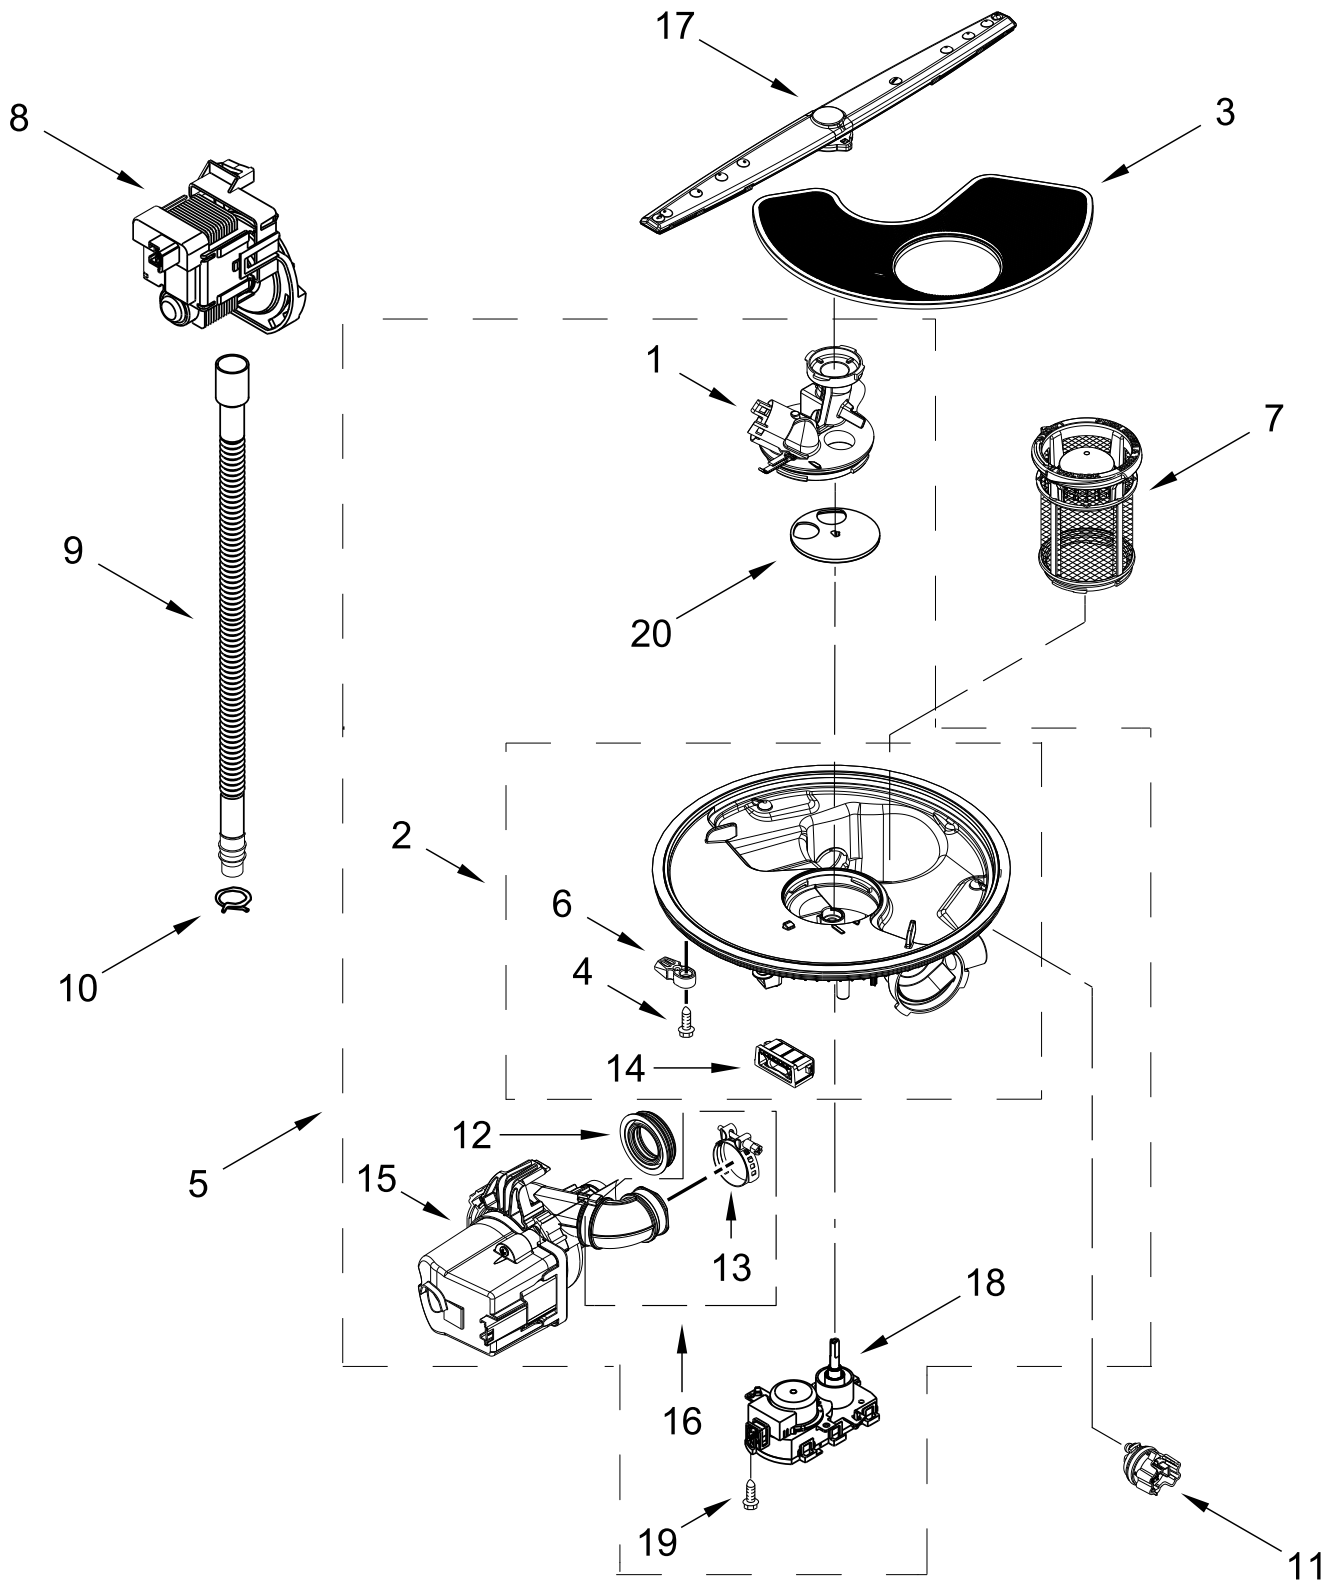

PUMP, WASHARM AND MOTOR PARTS

PUMP, WASHARM AND MOTOR PARTS

<u>Illus.</u> <u>No.</u>	<u>Part No.</u>	<u>Description</u>	<u>Illus.</u> <u>No.</u>	<u>Part No.</u>	<u>Description</u>	<u>Illus.</u> <u>No.</u>	<u>Part No.</u>	<u>Description</u>
1	W10455271	Cover, Outlet	8	W10724439	Pump, Drain	16	W10445975	Hose Assembly (Includes 2 Clamps)
2	W10455268	Sump With Seal (Also Order Items 12 & 16)	9	8269144	Hose, Drain	17	W10491331	Sprayarm
3	W10463906	Screen	10	370445	Clamp, Hose	18	W10910428	Motor, Diverter
4	W10348407	Screw	11	W11525024	Sensor, Temperature	19	9741232	Screw
5	W11525550	Sump & Motor Assembly	12	W11182008	Grommet	20	W10476221	Disc, Diverter
6	W10372113	Tab, Sump	13	8269146	Clamp, Hose			
7	W10789806	Filter Cup Assembly	14	W10195086	Motor, Isolator			
			15	W11521436	Motor (Also Order Items 12 & 16)