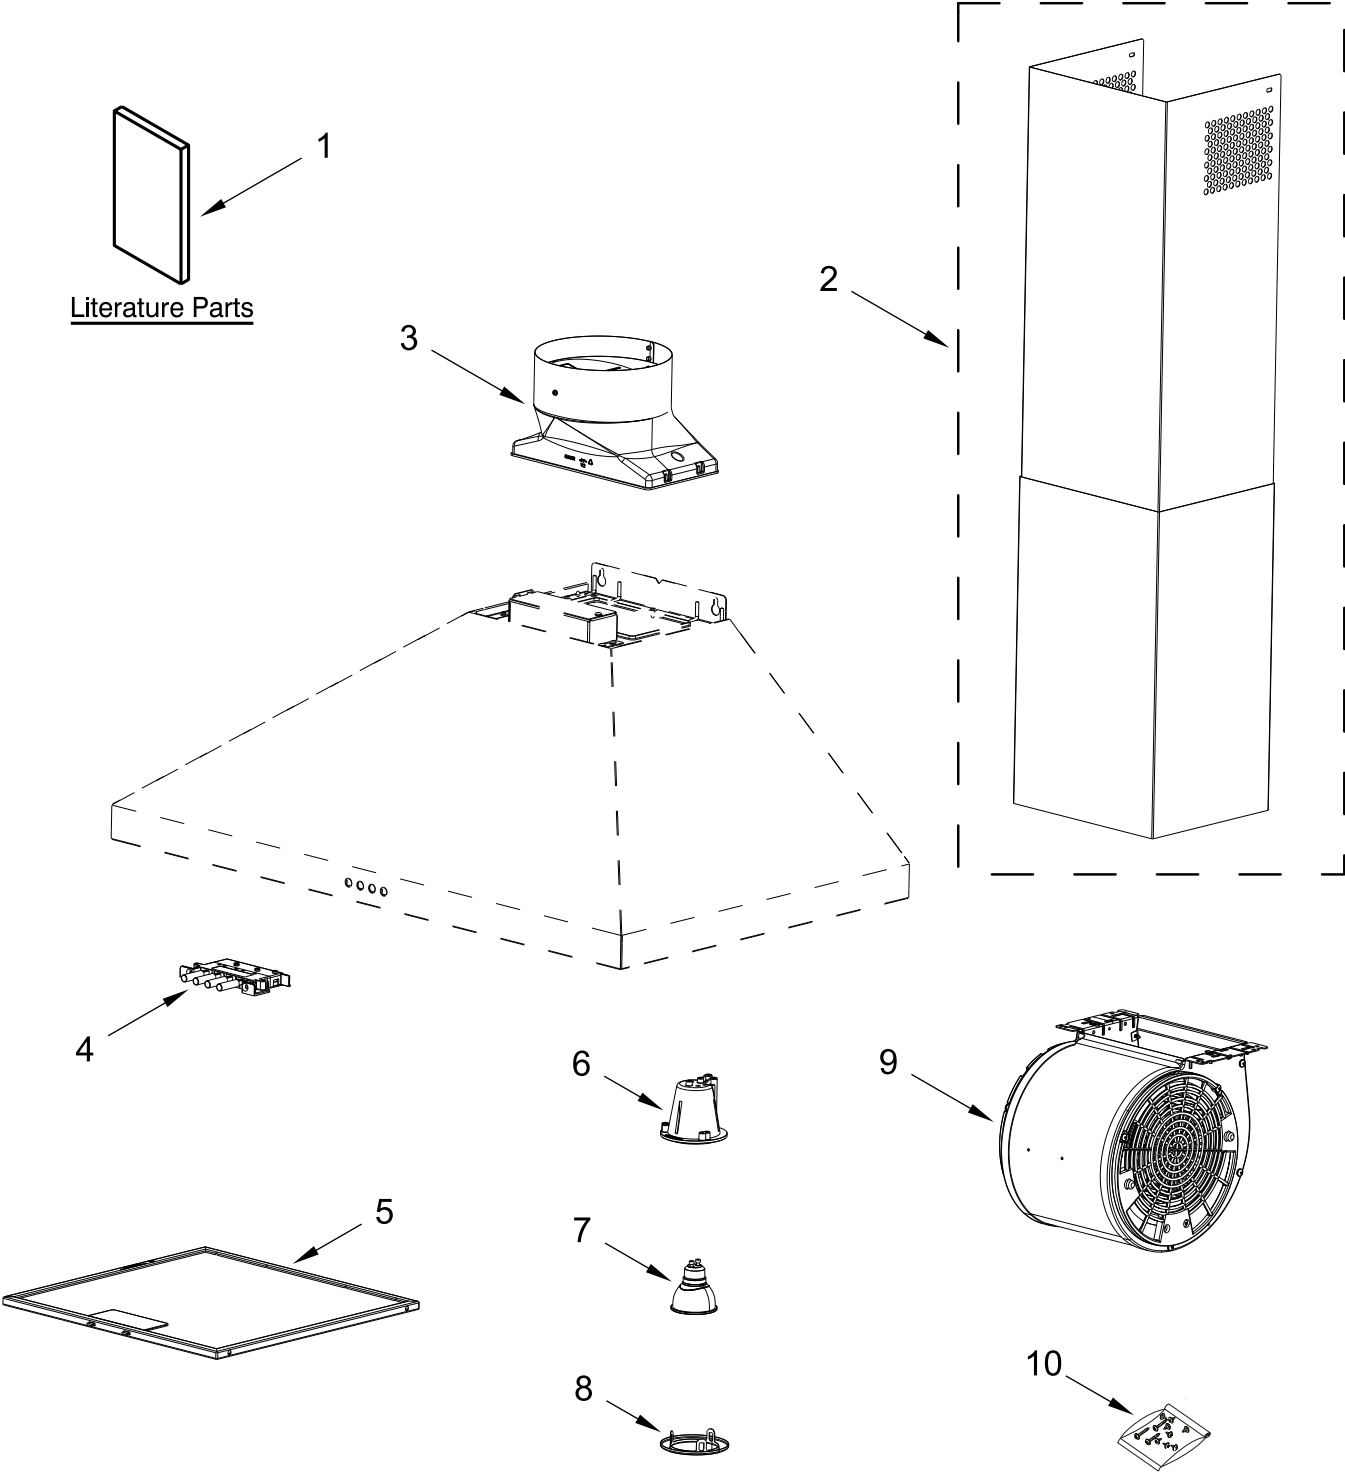

30" AND 36" WALL-MOUNT CANOPY HOOD

MODELS:

WVW73UC0LS0 (Stainless)

WVW73UC6LS0 (Stainless)

HOOD PARTS

HOOD PARTS

<u>Illus. No.</u>	<u>Part No.</u>	<u>Description</u>
1		Literature Parts
	W11549254	Owner's Manual
2	W11354650	Chimney, Upper and Lower
3	W10592040	Damper, Hood
4	W11245985	Control, Electronic

<u>Illus. No.</u>	<u>Part No.</u>	<u>Description</u>
5	8190836	Filter, Grease (For 30" Model)
	W11567954	Filter, Grease (For 36" Model)
6	W11568274	Support, Lamp
7	W11388445	Lamp, LED

<u>Illus. No.</u>	<u>Part No.</u>	<u>Description</u>
8	W10351924	Bezel, Lamp
9	W10350820	Assembly, Blower Motor
10	W11568275	Hardware, Installation