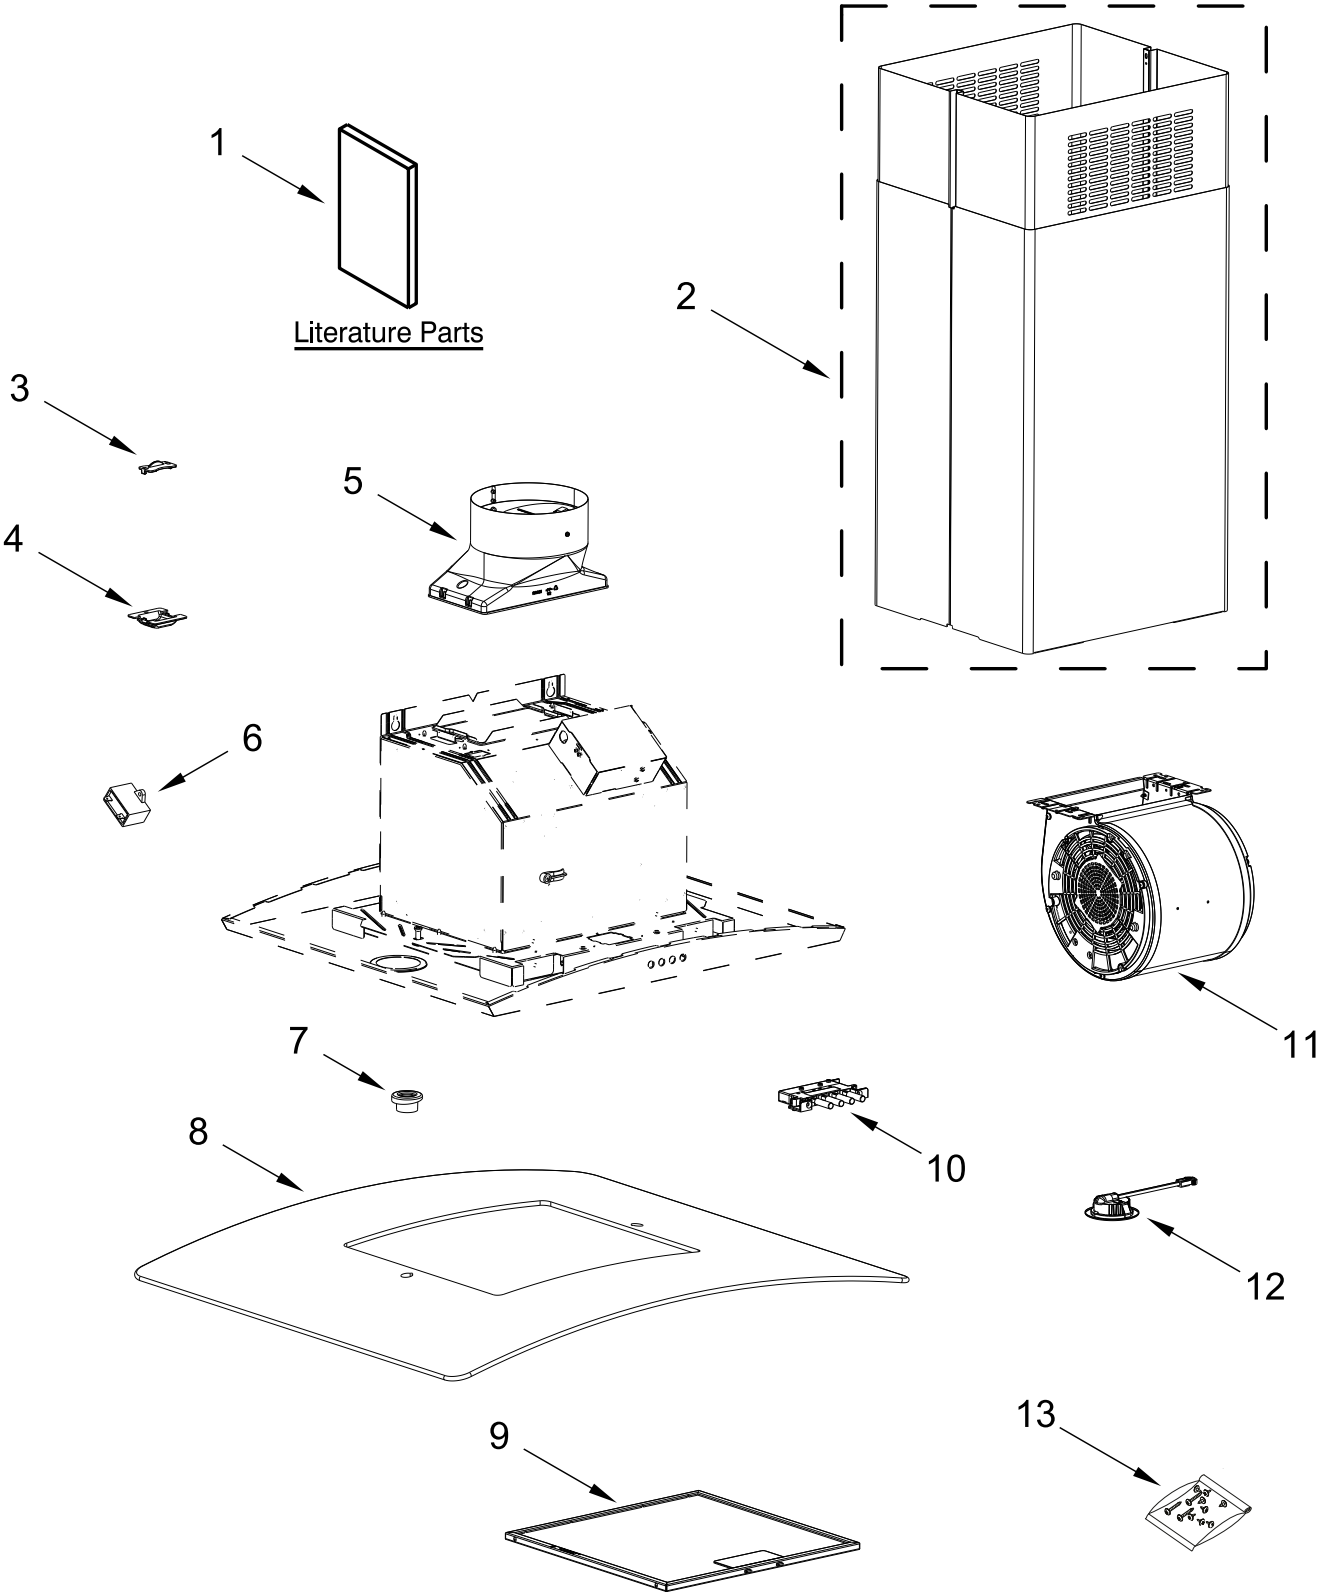

30" AND 36" ISLAND-MOUNT HOOD

MODELS:

WVI51UC0LS0 (Stainless)

WVI51UC6LS0 (Stainless)

HOOD PARTS

HOOD PARTS

<u>Illus. No.</u>	<u>Part No.</u>	<u>Description</u>
1		Literature Parts
	W11549251	Owner's Manual
2	W11321336	Chimney, Upper and Lower
3	W11568248	Cover, Cable Box
4	W11568256	Grommet, Cord

<u>Illus. No.</u>	<u>Part No.</u>	<u>Description</u>
5	W10592040	Damper, Hood
6	W11328673	Capacitor
7	W11568257	Bushing, Glass
8		Glass Assembly
	W11568252	30" Model
	W11568253	36" Model

<u>Illus. No.</u>	<u>Part No.</u>	<u>Description</u>
9	8190836	Filter, Grease
10	W11568250	Control, Electronic
11	W10291577	Assembly, Fan
12	W11567769	Lamp, LED
13	W11568258	Hardware, Installation