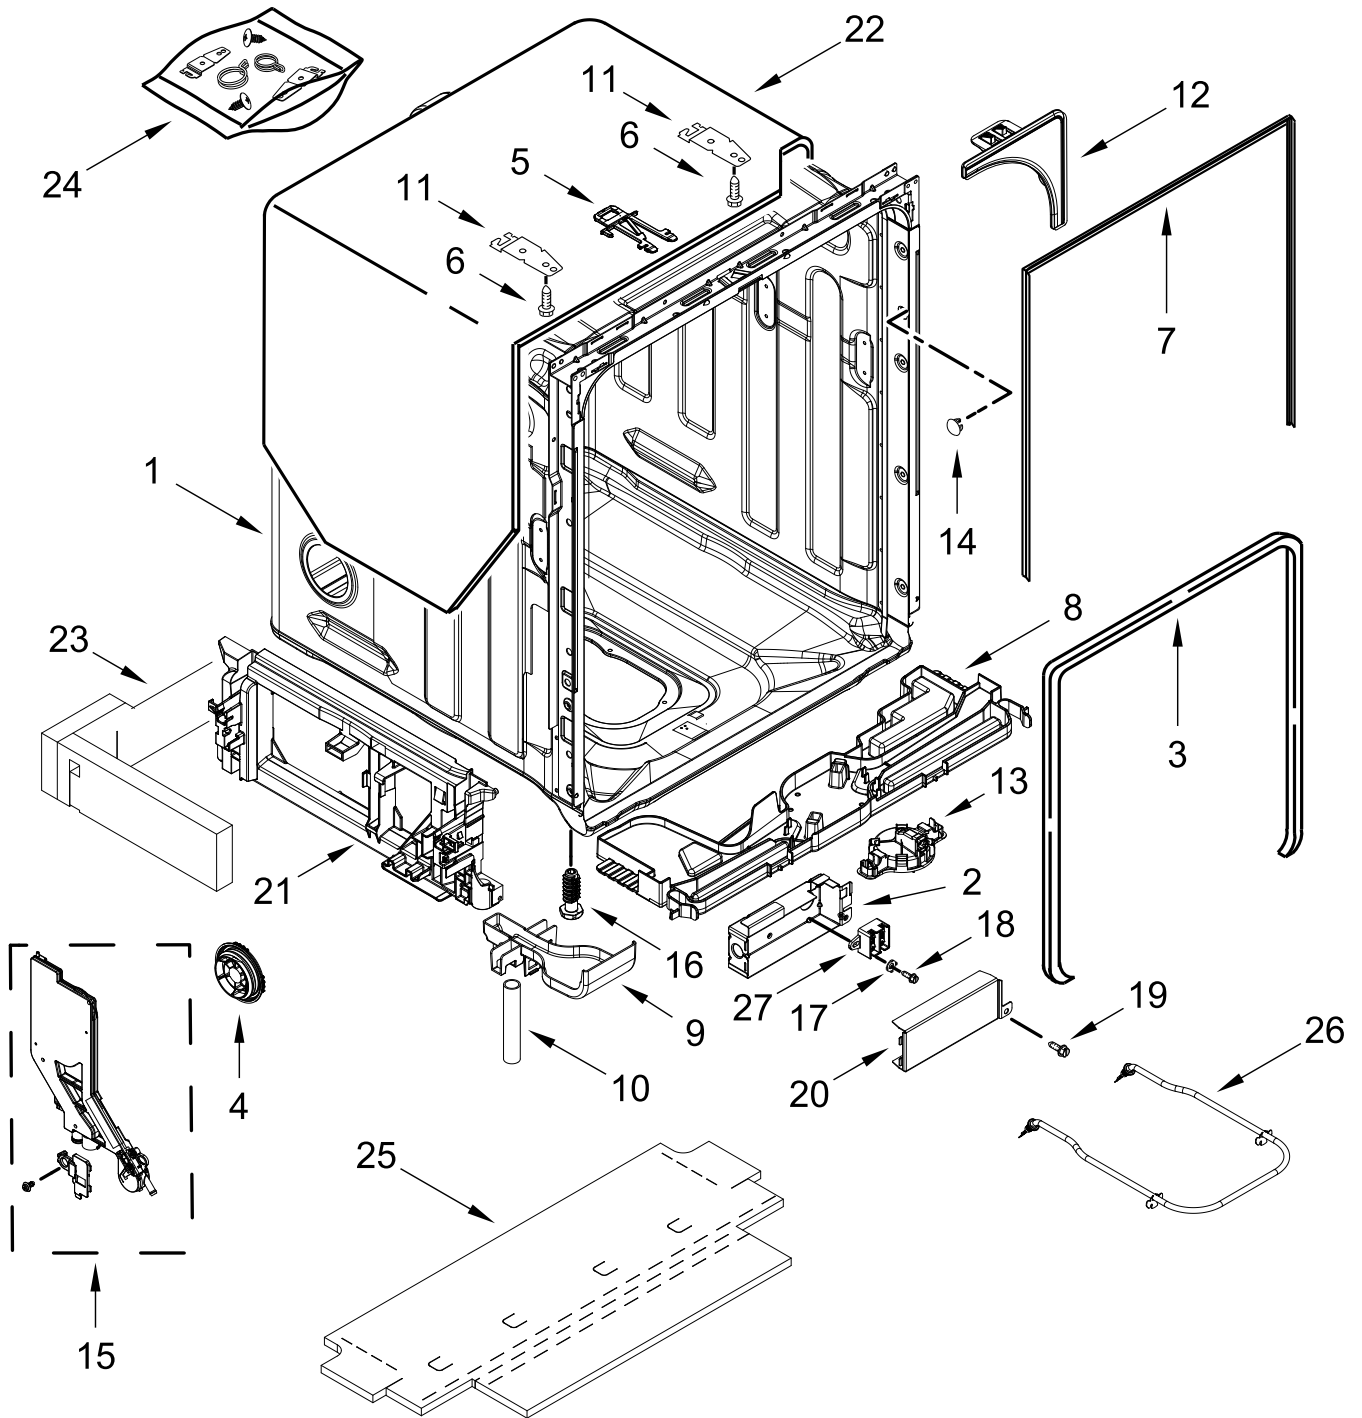

TUB AND FRAME PARTS

TUB AND FRAME PARTS

<u>Illus.</u> <u>No.</u>	<u>Part No.</u>	<u>Description</u>	<u>Illus.</u> <u>No.</u>	<u>Part No.</u>	<u>Description</u>	<u>Illus.</u> <u>No.</u>	<u>Part No.</u>	<u>Description</u>
1	W10920228	Tub Assembly (Includes Gasket)	13	W11255994	Float Switch	24	W11362500	Miscellaneous Parts Bag (Contains 2 Screws, 2 Clamps, & 2 Brackets)
2	W11226744	Base, Terminal Box	14	W11184083	Plug, Tub			
3	W11035860	Gasket, Tub	15	W11429970	Water Inlet Assembly	25	W11367646	Sound Insulation, Bottom
4	W11429974	Nut, Water Inlet	16	W11455395	Leg, Leveling	26	W11536143	Heater Element Assembly
5	W11090487	Strike, Latch	17	3378128	Washer, Pronged Cup	27	W11132441	Terminal Block Following Part Not Illustrated:
6	W11296374	Screw	18	3400014	Screw, Grounding			
7	W11165091	Seal, Cabinet	19	3400892	Screw			
8	W11025993	Drip Tray	20	W11226746	Cover, Terminal Box			
9	W11025986	Funnel, Overfill Protection	21		Side Support, Tub			
10	W11025988	Funnel Extension		W10920122	Left Hand		W11411561	Insulation Pack (Includes 2 side & 1 top piece)
11	8269145	Bracket, Undercounter		W10920120	Right Hand			
12	W11165093	Cover, Tub Corner	22	W11221921	Shiled, Tub Sound			
			23	W10919865	Insulation, U-Wrap