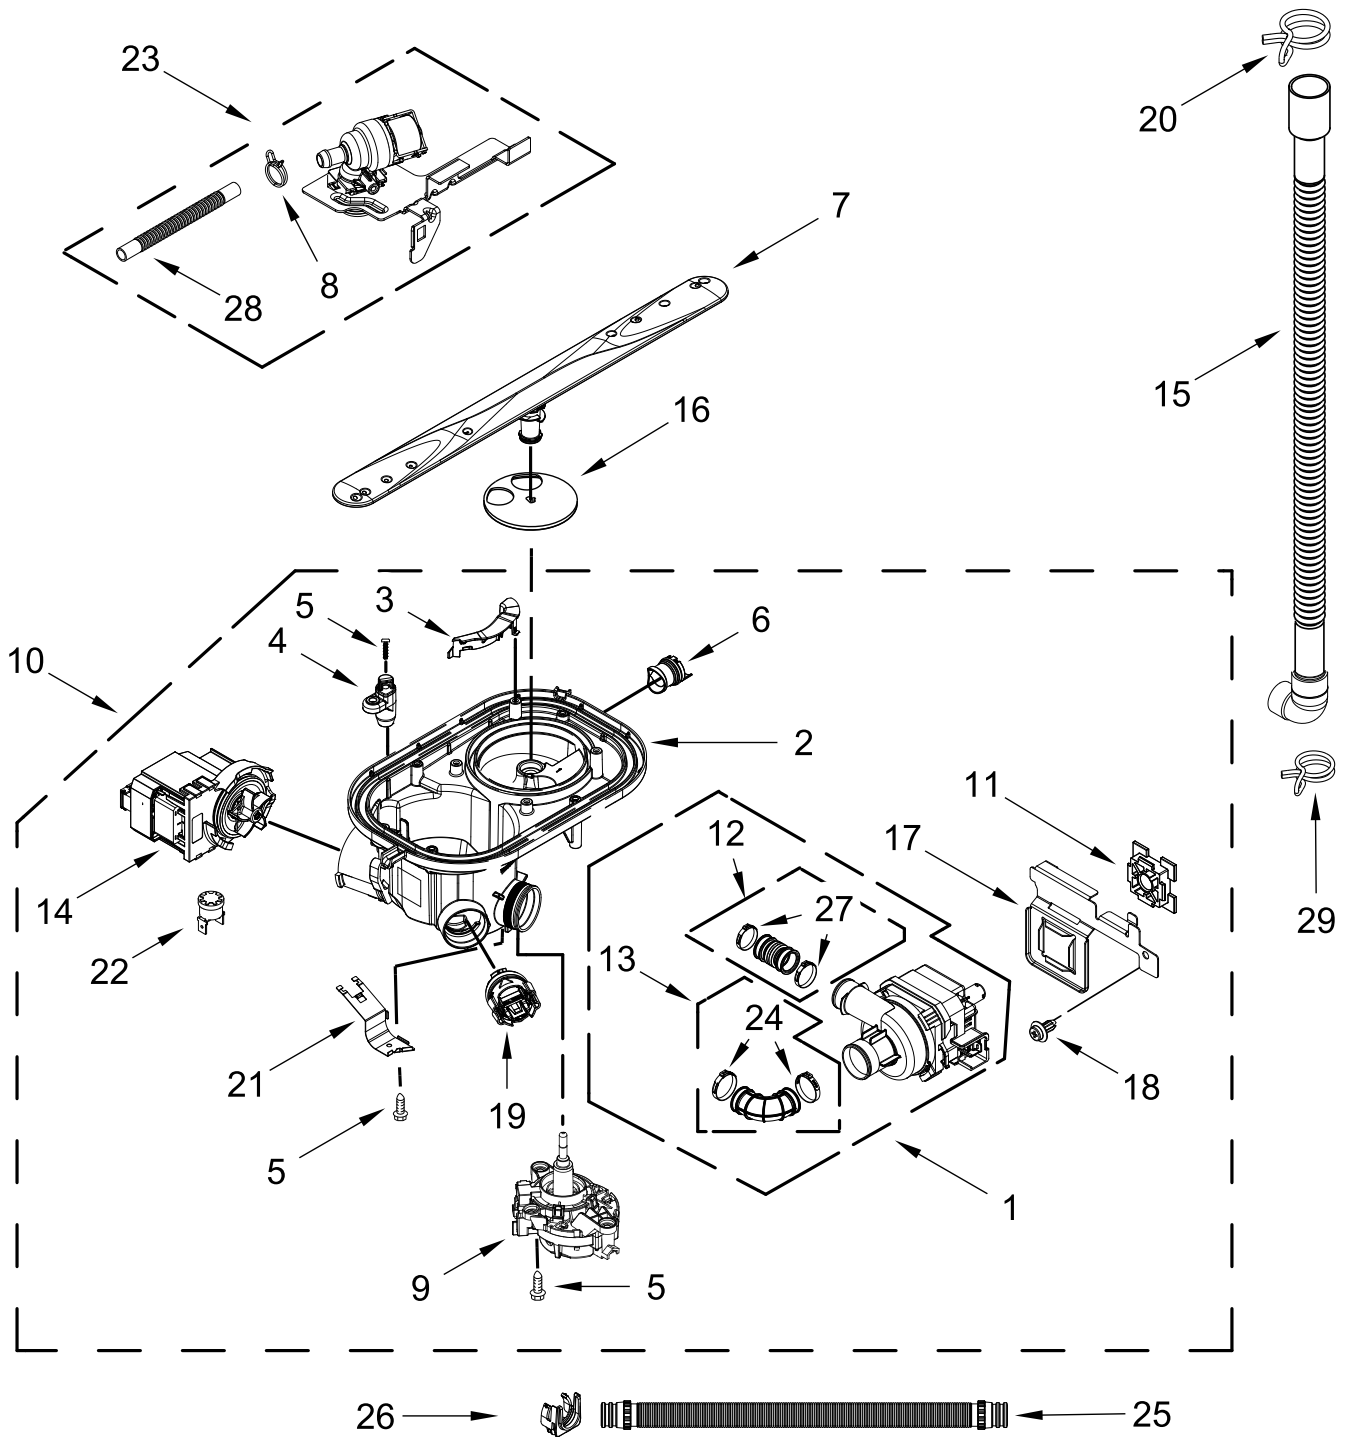

PUMP, WASHARM AND MOTOR PARTS

PUMP, WASHARM AND MOTOR PARTS

<u>Illus. No.</u>	<u>Part No.</u>	<u>Description</u>	<u>Illus. No.</u>	<u>Part No.</u>	<u>Description</u>	<u>Illus. No.</u>	<u>Part No.</u>	<u>Description</u>
1	W11048807	Pump Assembly	10	W11243648	Motor & Sump Assembly	20	370445	Clamp, Hose
2	W11034554	Sump with Seal (Includes 3, 4, 5, 6 & 9)	11	W11036660	Isolator, Rear Motor	21	W11163419	Bracket, Thermostat
3	W10891543	Diffuser, Inlet	12	W11250985	Hose, Pressure	22	W11193089	Thermostat (Included with Main Wiring Harness)
4	W11050773	Drain Vent Assembly	13	W10900389	Hose, Suction	23	W11025970	Fill Valve Assembly
5	9741232	Screw	14	W11193157	Motor, Drain	24	W11122851	Clamp, Hose
6	W10891547	Check Valve, Drain	15	W11131184	Hose, Drain	25	W11036159	Hose
7	W11048456	Wash Arm Assembly	16	W11175571	Disc, Diverter	26	W11036143	Clip, Hose
8	371505	Clamp, Hose	17	W11025961	Bracket, Rear Motor	27	W10466656	Clamp, Hose
9		Diverter Valve Motor (Not Serviced)	18	W11418271	Fastener	28	W11036287	Hose, Inlet
			19	W11126174	Indicator, Optical Wash	29	W11236576	Clamp, Hose