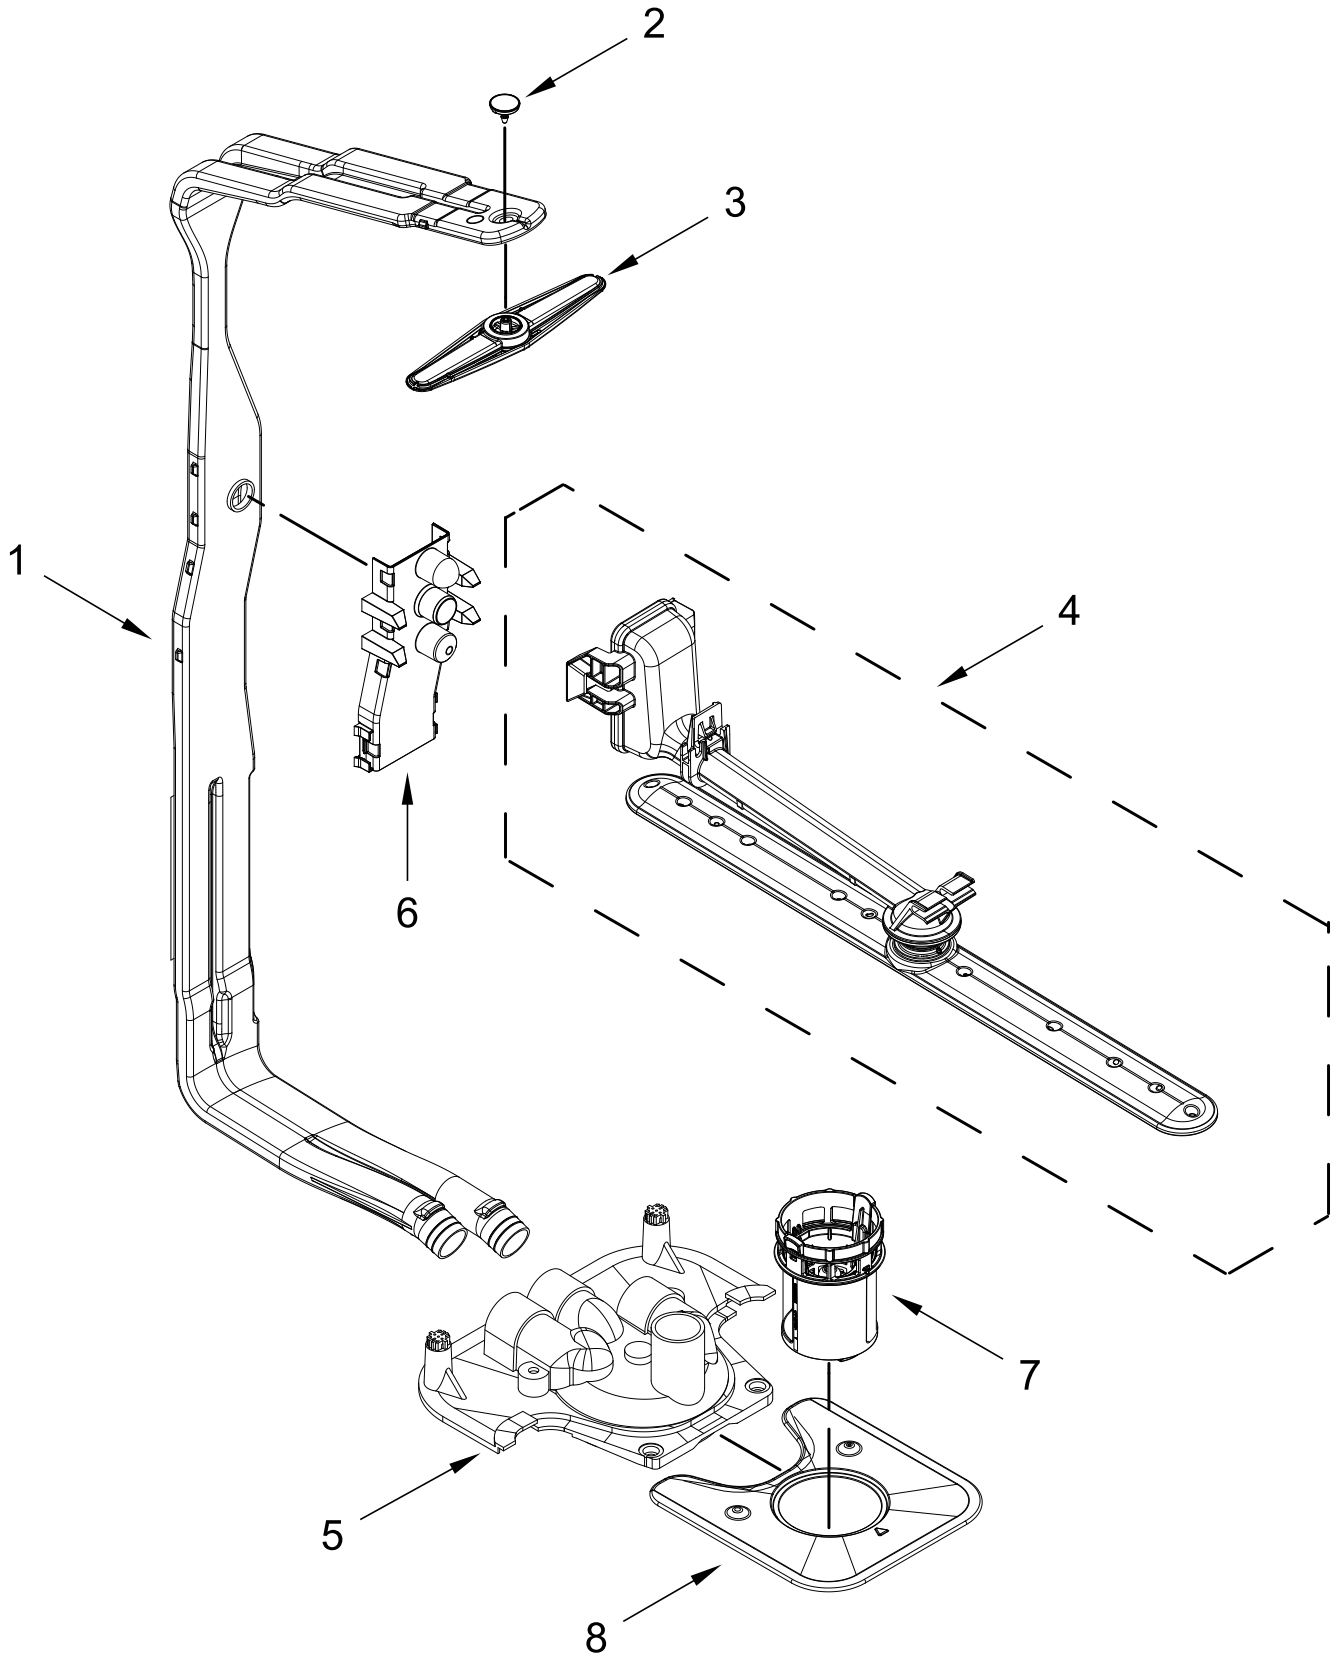

UPPER WASH AND RINSE PARTS

UPPER WASH AND RINSE PARTS

<u>Illus.</u> <u>No.</u>	<u>Part No.</u>	<u>Description</u>	<u>Illus.</u> <u>No.</u>	<u>Part No.</u>	<u>Description</u>	<u>Illus.</u> <u>No.</u>	<u>Part No.</u>	<u>Description</u>
1	W10903503	Feed Tube Assembly	5	W11128231	Cover, Diverter	7	W10891533	Filter
2	W11039888	Retainer	6	W10892836	Retainer, Docking (2nd Level)	8	W10891539	Screen
3	W11039869	Sprayarm, Third Level						
4	W11174340	Upper Sprayarm Assembly