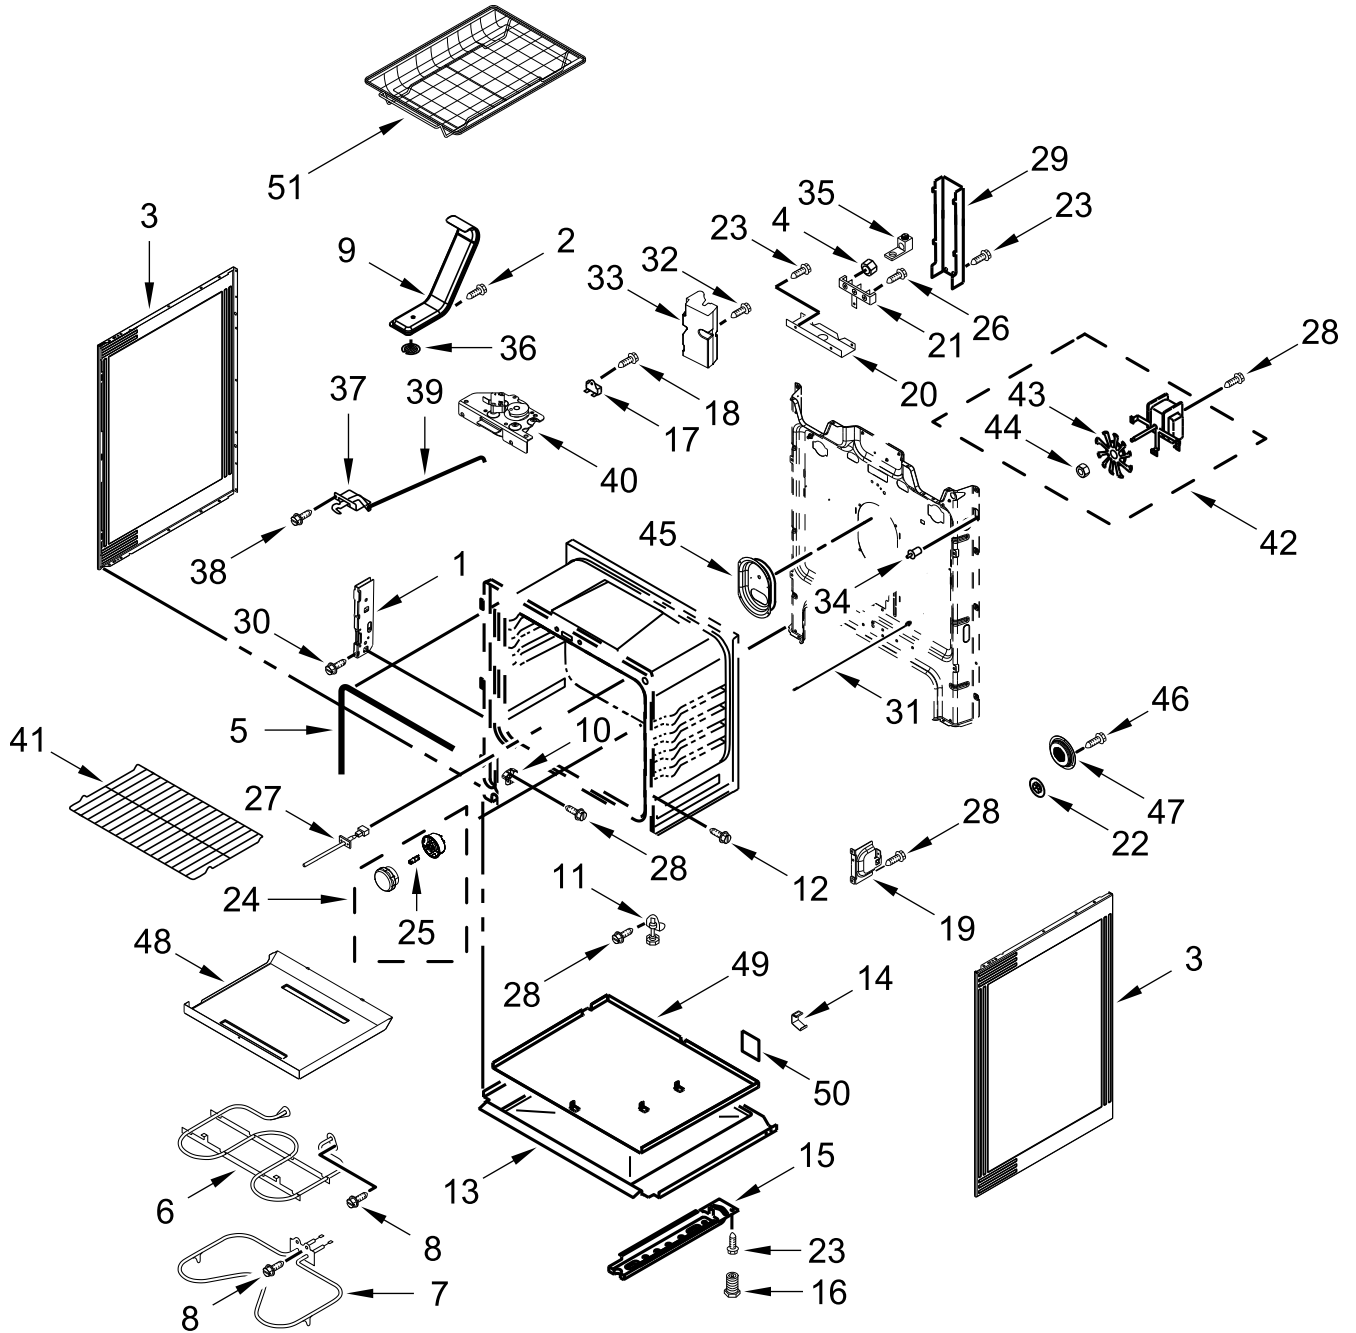

CHASSIS PARTS

CHASSIS PARTS

<u>Illus. No.</u>	<u>Part No.</u>	<u>Description</u>	<u>Illus. No.</u>	<u>Part No.</u>	<u>Description</u>	<u>Illus. No.</u>	<u>Part No.</u>	<u>Description</u>
1	W10289077	Receiver, Hinge	19	W10404688	Clip, Oven Support	38	3196560	Screw
2	3196154	Screw	20	3186034	Bracket, Service	39	W10078380	Rod, Latch
3		Panel, Side	21	W10245259	Block, Terminal	40	W10107820	Rear Door Latch Assembly
	W10162245	Black	22	3400968	Nut	41	W11173792	Rack, Oven
4	3400029	Nut	23	3196178	Screw	42	W11190726	Fan, Convection
5	W11491751	Seal, Door	24	W11430367	Light Assembly	43	W10116351	Blade, Fan
6	9757340	Element, Broil	25	W10571723	Bulb, Halogen 40 Watts	44	W10213748	Nut
7	9755770	Element, Bake	26	3400016	Screw	45	W10134126	Bracket, Fan
8	3196174	Screw	27	W10181986	Sensor, Oven	46	4449809	Screw
9	W10134285	Tube, Vent	28	3196169	Screw	47	W10134124	Cover, Conv Fan
10	W10674705	Glide, Drawer Front	29	W10326122	Cover, Terminal Block	48	W10183712	Tray, Hidden Bake
11	W10341186	Front Foot Assembly	30	W10031780	Screw	49	W10134125	Shield, Heat
12	W10067840	Screw	31	W11370462	Rod, Door Switch	50	W10646923	Card, Insulator
13	W10134121	Tray, Insulation	32	W11034869	Screw	51	W11526015	Basket, Air Fry
14	W10137382	Clip, Panel	33	W10910404	Counterweight			FOLLOWING PARTS NOT ILLUSTRATED
15	W10390007	Base Rail Assembly (Right)	34	W10627802	Switch, Door			
	W10390008	Base Rail Assembly (Left)	35	W10281322	Kit, Bare Wire Adapter Block	W10774939		Insulation, Wrap
16	W10058460	Foot, Leveling	36	W11092984	Screen, Vent	W11127324		Insulation, Back
17	3196548	Fuse, Thermal	37	9761013	Front Door Latch Assembly	W10333344		Insulation, Flue
18	3196172	Screw