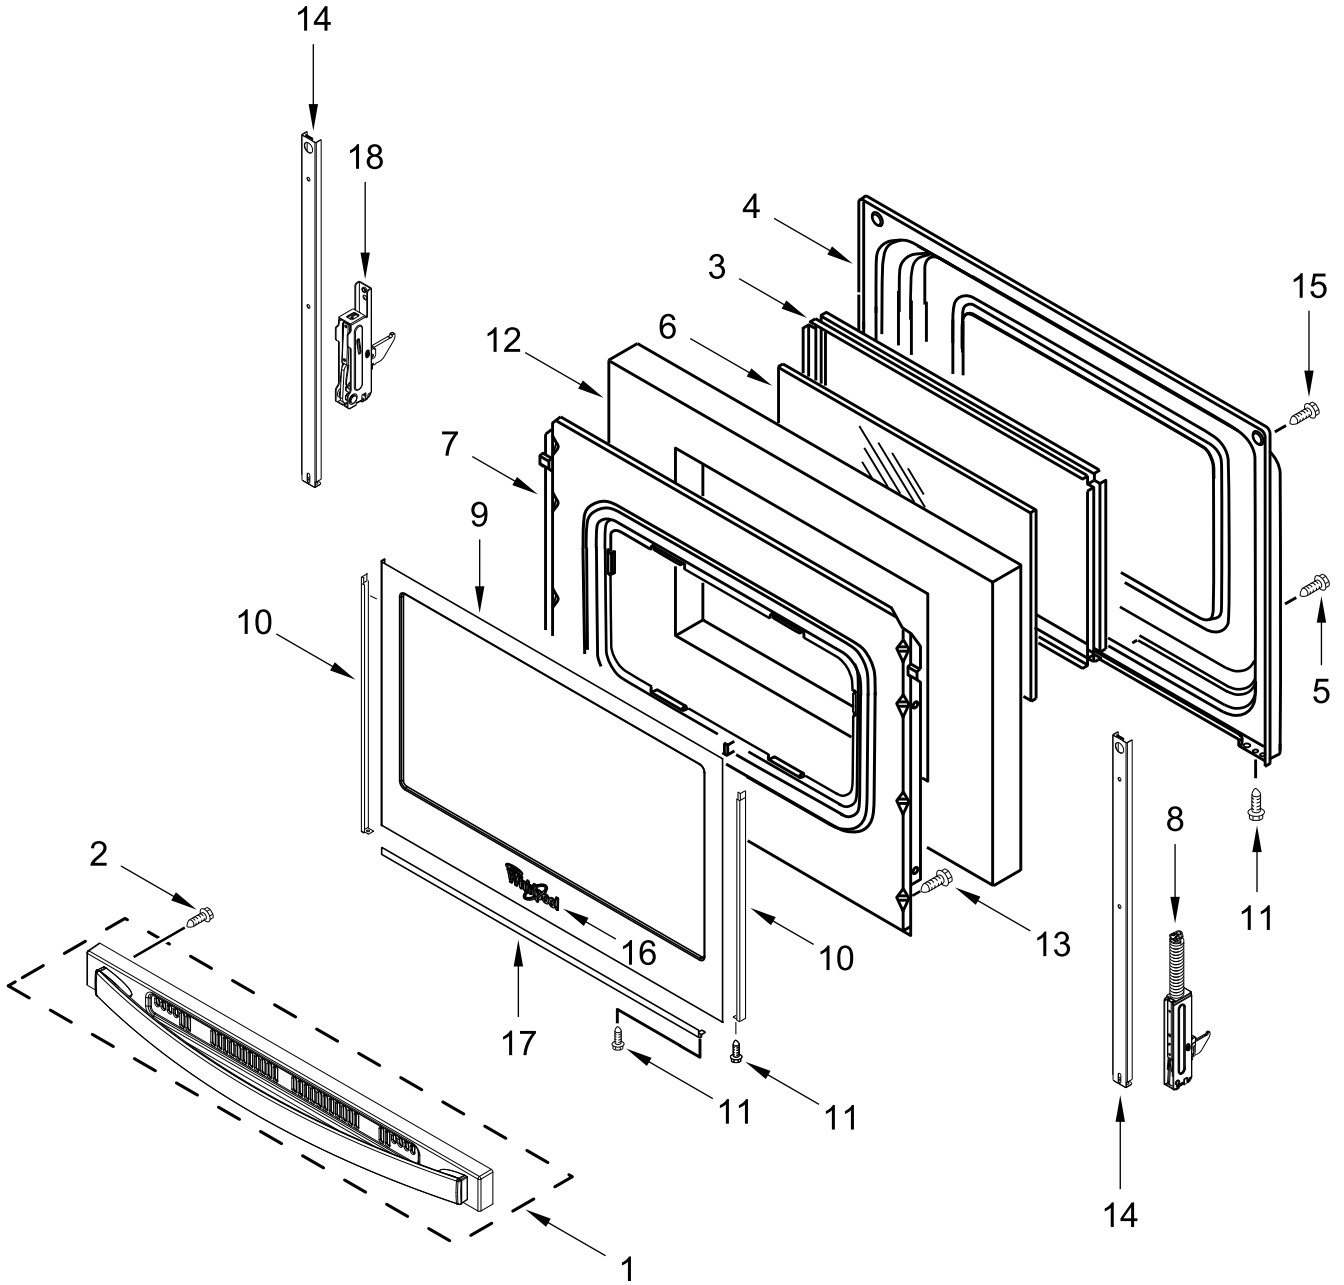

DOOR PARTS

DOOR PARTS

<u>Illus.</u> <u>No.</u>	<u>Part No.</u>	<u>Description</u>	<u>Illus.</u> <u>No.</u>	<u>Part No.</u>	<u>Description</u>	<u>Illus.</u> <u>No.</u>	<u>Part No.</u>	<u>Description</u>
1		Handle and Vent Assembly	8	W10299224	Hinge, Active (With Spring)	12	W10278991	Insulation, Door Strip
	W11242950	Stainless	9		Glass Assembly, Outer Door	13	W10031780	Screw
2	W10480830	Screw		W10884159	Black	14	W11379944	Strap, Door
3	W10316950	Frame, Glass	10		Trim, Side	15	W10200660	Screw
4	9761344	Liner, Door		W10746436	Black (Left)	16	W10884775	Badge
5	W10031790	Screw		W10746435	Black (Right)	17	8523177	Black
6	9758162	Glass, Inner	11	W10327235	Screw	18	W10299227	Hinge, Door (Passive)
7	9761357	Retainer, Insulation