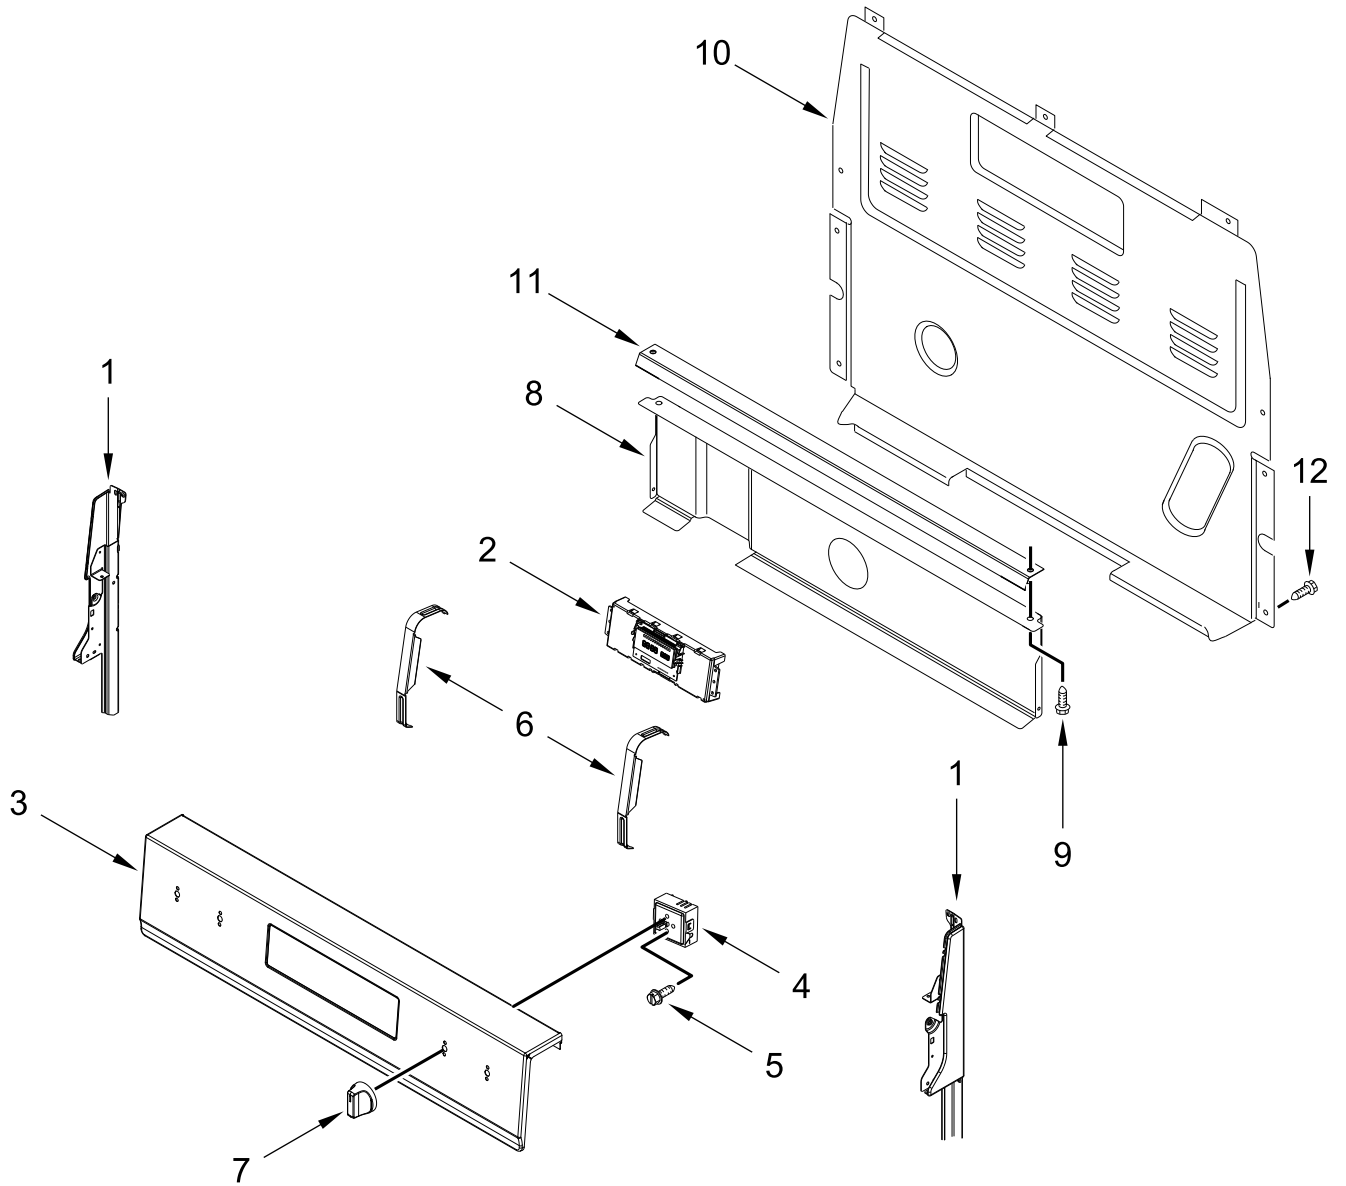

CONTROL PANEL PARTS