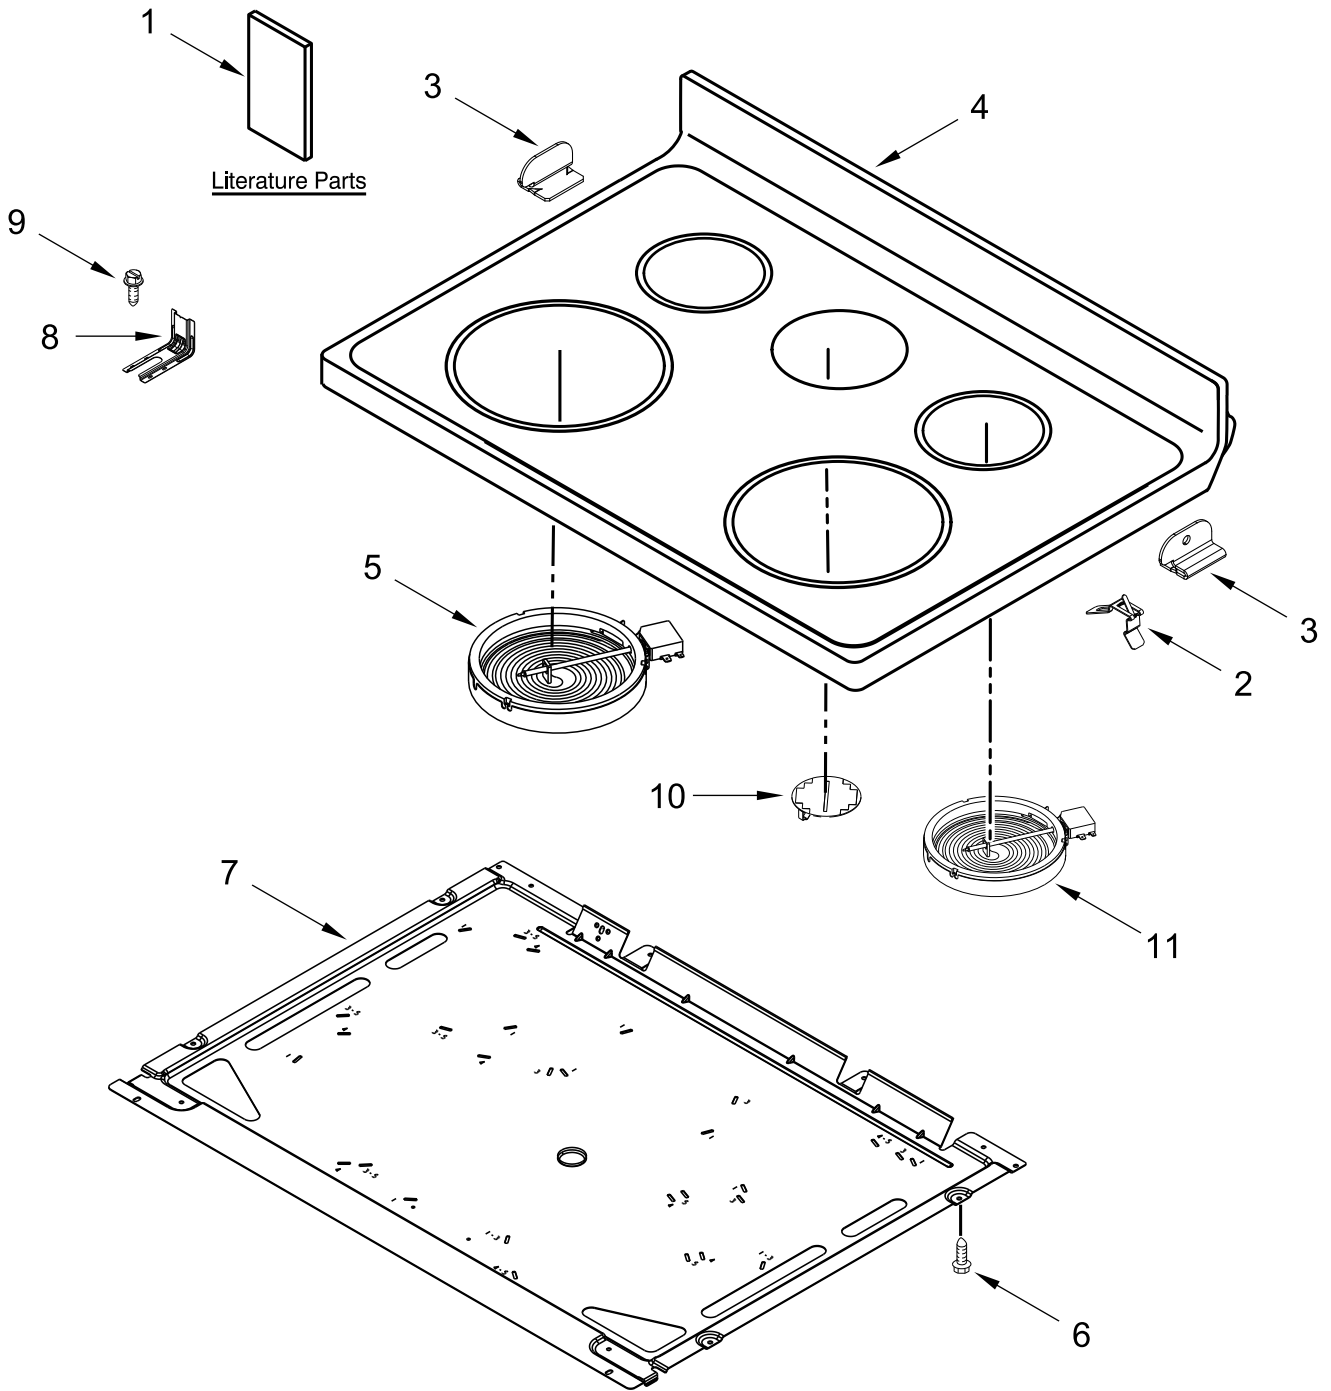

COOKTOP PARTS