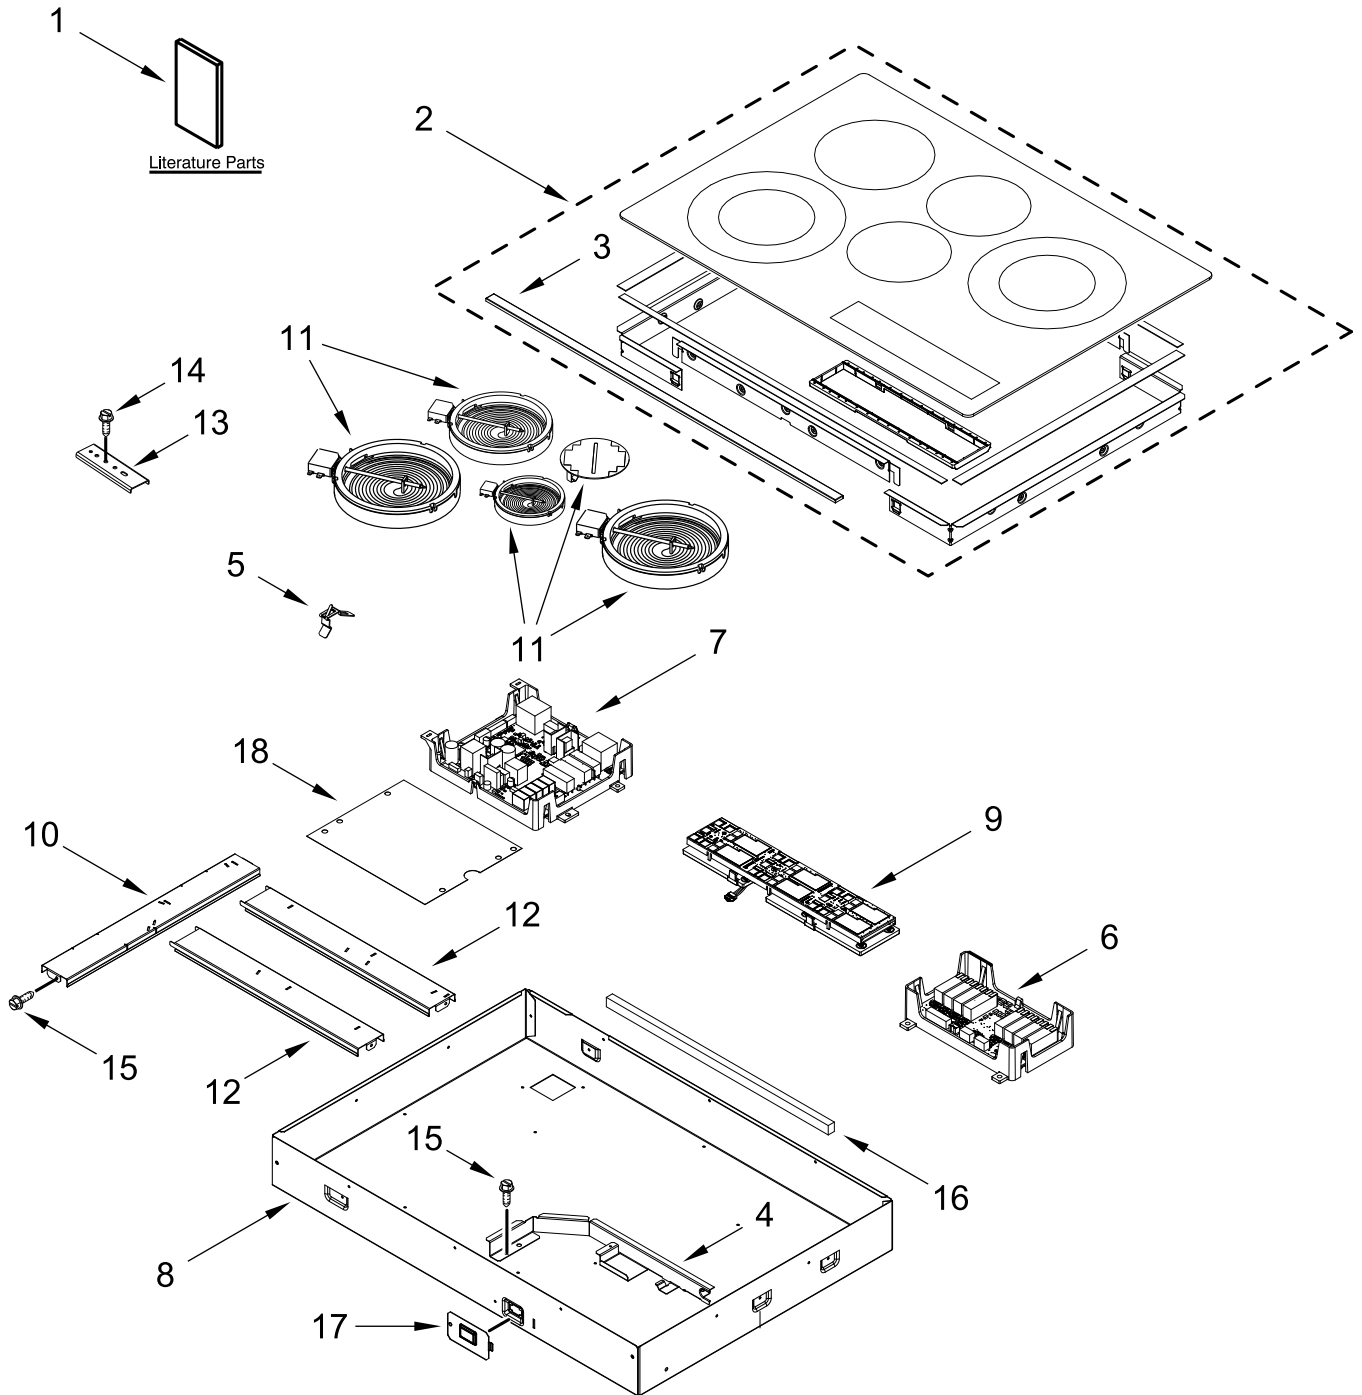

## **30" ELECTRIC BUILT-IN COOKTOP**

# COOKTOP PARTS

# COOKTOP PARTS

<u>Illus. No.</u>	<u>Part No.</u>	<u>Description</u>	<u>Illus. No.</u>	<u>Part No.</u>	<u>Description</u>	<u>Illus. No.</u>	<u>Part No.</u>	<u>Description</u>
1		Literature Parts	8		Box, Burner (Not Serviced)	15	7101P426-60	Screw
	W11439185	Installation Instructions	9	W11420430	UI Assembly	16	W11177346	Top, Foam (Heat Shield)
	W11245478	Instructions, Undercounter Installation	10	W11110713	Rail, Vertical	17		Cover, Win Port (Not Serviced)
	W11439187	Owners Manual	11	W10275048	Element (3000/1400W)	18	W11242976	Pad, Insulation
	W11227340	Diagram, Wiring			(Left Front & Right Rear)			FOLLOWING PARTS NOT ILLUSTRATED
2		Cooktop		8273993	Element (1800W) (Left Rear)	W11111811		Harness, Main
	W11406999	Black		8273994	Element (1200W) (Center Front)	3400015		Screw, Grounding
	W11407000	Stainless		W10799048	Element, Warm Zone (Center Rear)	7101P520-60		Screw
3		Trim, Front Stainless (Not Serviced)	12	W11110715	Rail, Horizontal	7103P027-60		Nut
4	W11102056	Shield, Heat	13	4455917	Bracket, Cooktop Mounting	3192439		Seal, Limiter
5	W10225448	Spring, Element	14	3400093	Screw	8286642		Tape, Foam
6	W11115981	Appliance Manager, Expansion				W11160362		Insulation, Cooktop
7	W11296737	Manager, Copernicus Appliance						