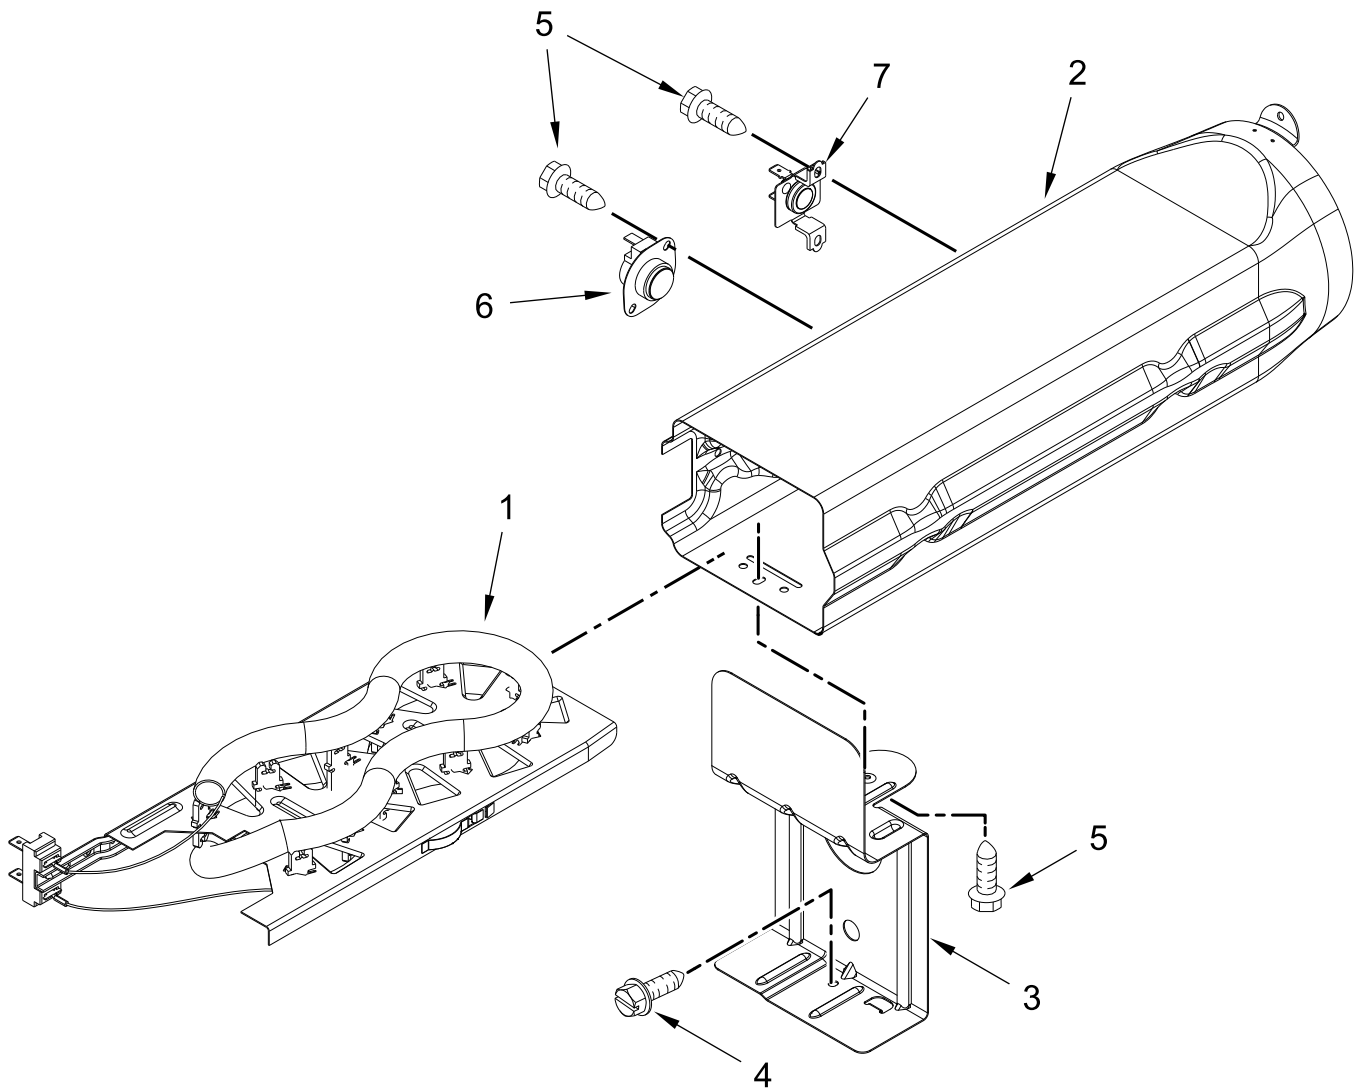

DRYER HEATING PARTS-ELECTRIC

DRYER HEATING PARTS-ELECTRIC

<u>Illus.</u> <u>No.</u>	<u>Part No.</u>	<u>Description</u>	<u>Illus.</u> <u>No.</u>	<u>Part No.</u>	<u>Description</u>	<u>Illus.</u> <u>No.</u>	<u>Part No.</u>	<u>Description</u>
1	W11344457	Element, Heater 5400W	3	8066099	Bracket, Heater Box	6	3391914	Thermostat HL-295/215
2	W10891205	Assembly, Weld Heater Box	4	693995	Screw	7	279973	Kit, Thermal Cut-Off (Includes Thermostat)
			5	90767	Screw