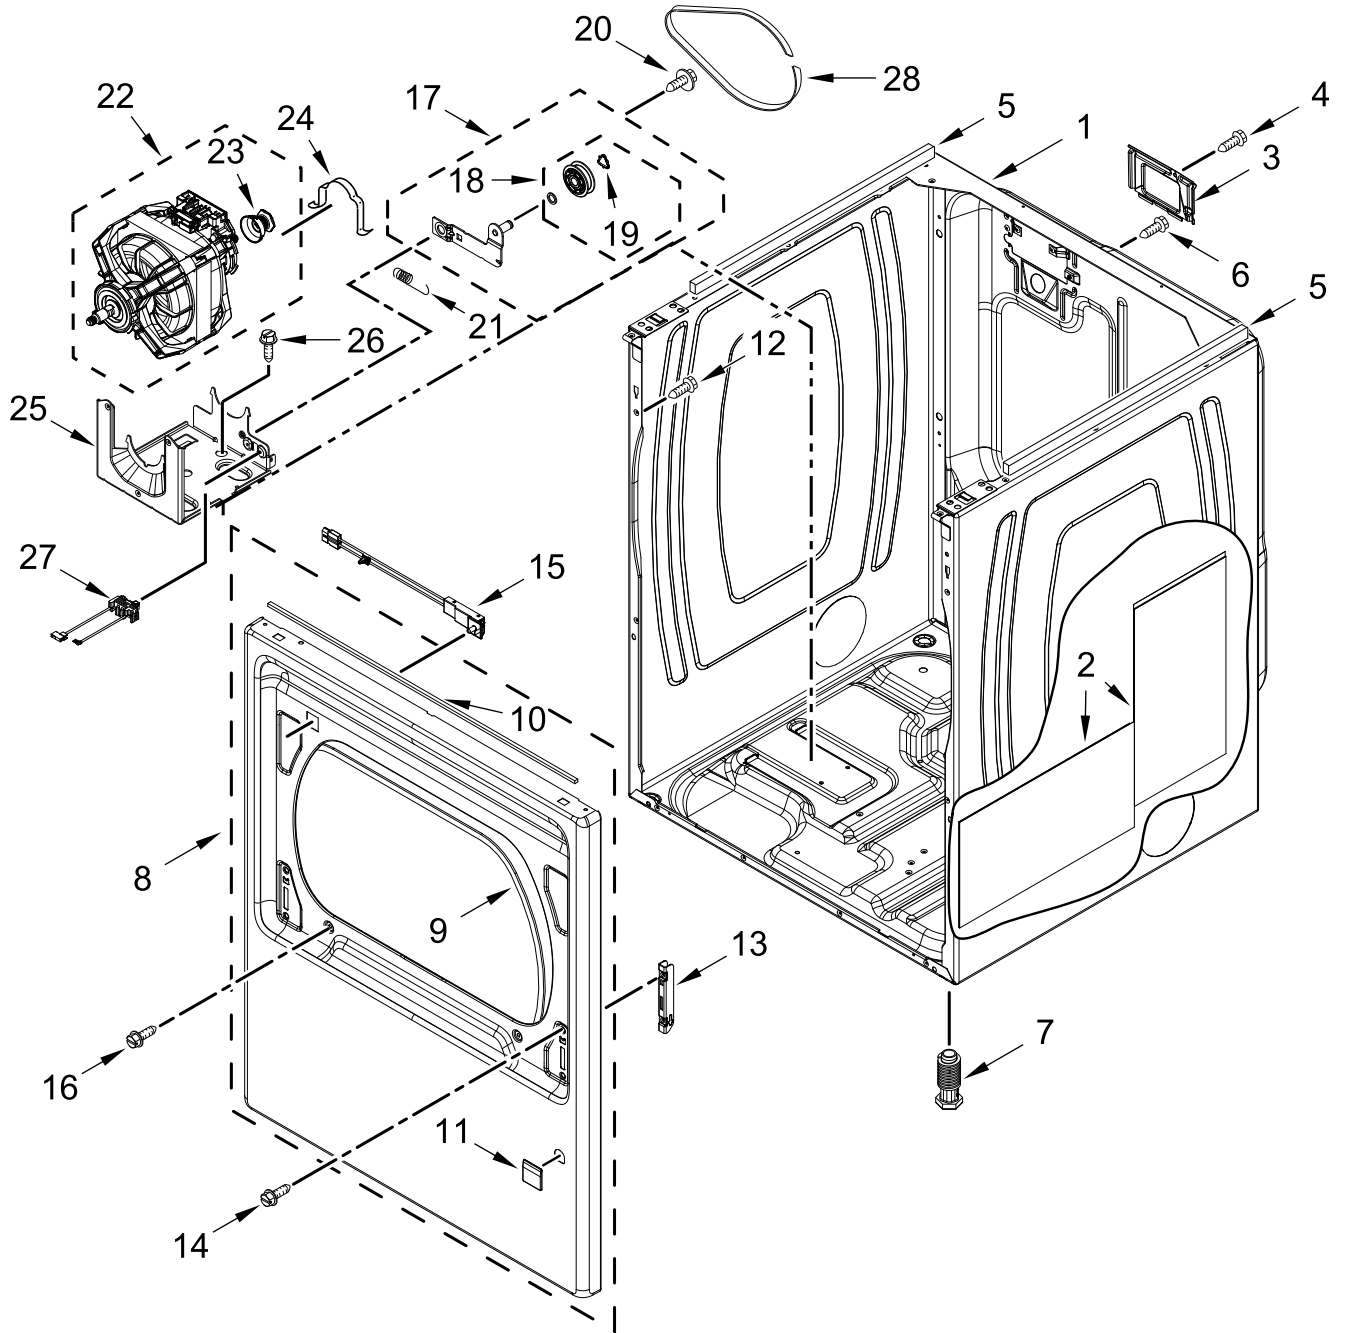

CABINET PARTS

CABINET PARTS

<u>Illus. No.</u>	<u>Part No.</u>	<u>Description</u>	<u>Illus. No.</u>	<u>Part No.</u>	<u>Description</u>	<u>Illus. No.</u>	<u>Part No.</u>	<u>Description</u>
1		Cabinet	10	W11261179	Seal, Foam	19	W10512946	Washer, Tri Ring
	W11161907	White	11		Plug, Front Panel	20	3389420	Screw
	W11174572	Chrome Shadow		8564457	White	21	W10446781	Spring, Idler
2	W11313127	Panel, Dampening		W11305280	Chrome Shadow	22	W11492434	Assembly, Motor
3	W11394868	Cover, Terminal Block	12	8281212	Screw	23	W10460106	Pulley, Motor
4	3390631	Screw	13	W11116026	Hinge, Inner Door (Receptacle)	24	W10121316	Clamp, Motor Mount
5	W11241070	Seal, Foam	14	W10704731	Screw	25	W11404905	Bracket, Motor Mounting
6	359625	Screw	15	W11307535	Assembly, Door Switch	26	343641	Screw
7	W11332301	Foot, Dryer	16	3357011	Screw	27	W10724631	Switch, Broken Belt
8		Panel, Front	17	W10547287	Assembly, Idler	28	3387610	Belt, Drive
	W11122123	White	18	W10468057	Assembly, Pulley			
	W11176922	Chrome Shadow						
9	3387242	Seal, Front Panel