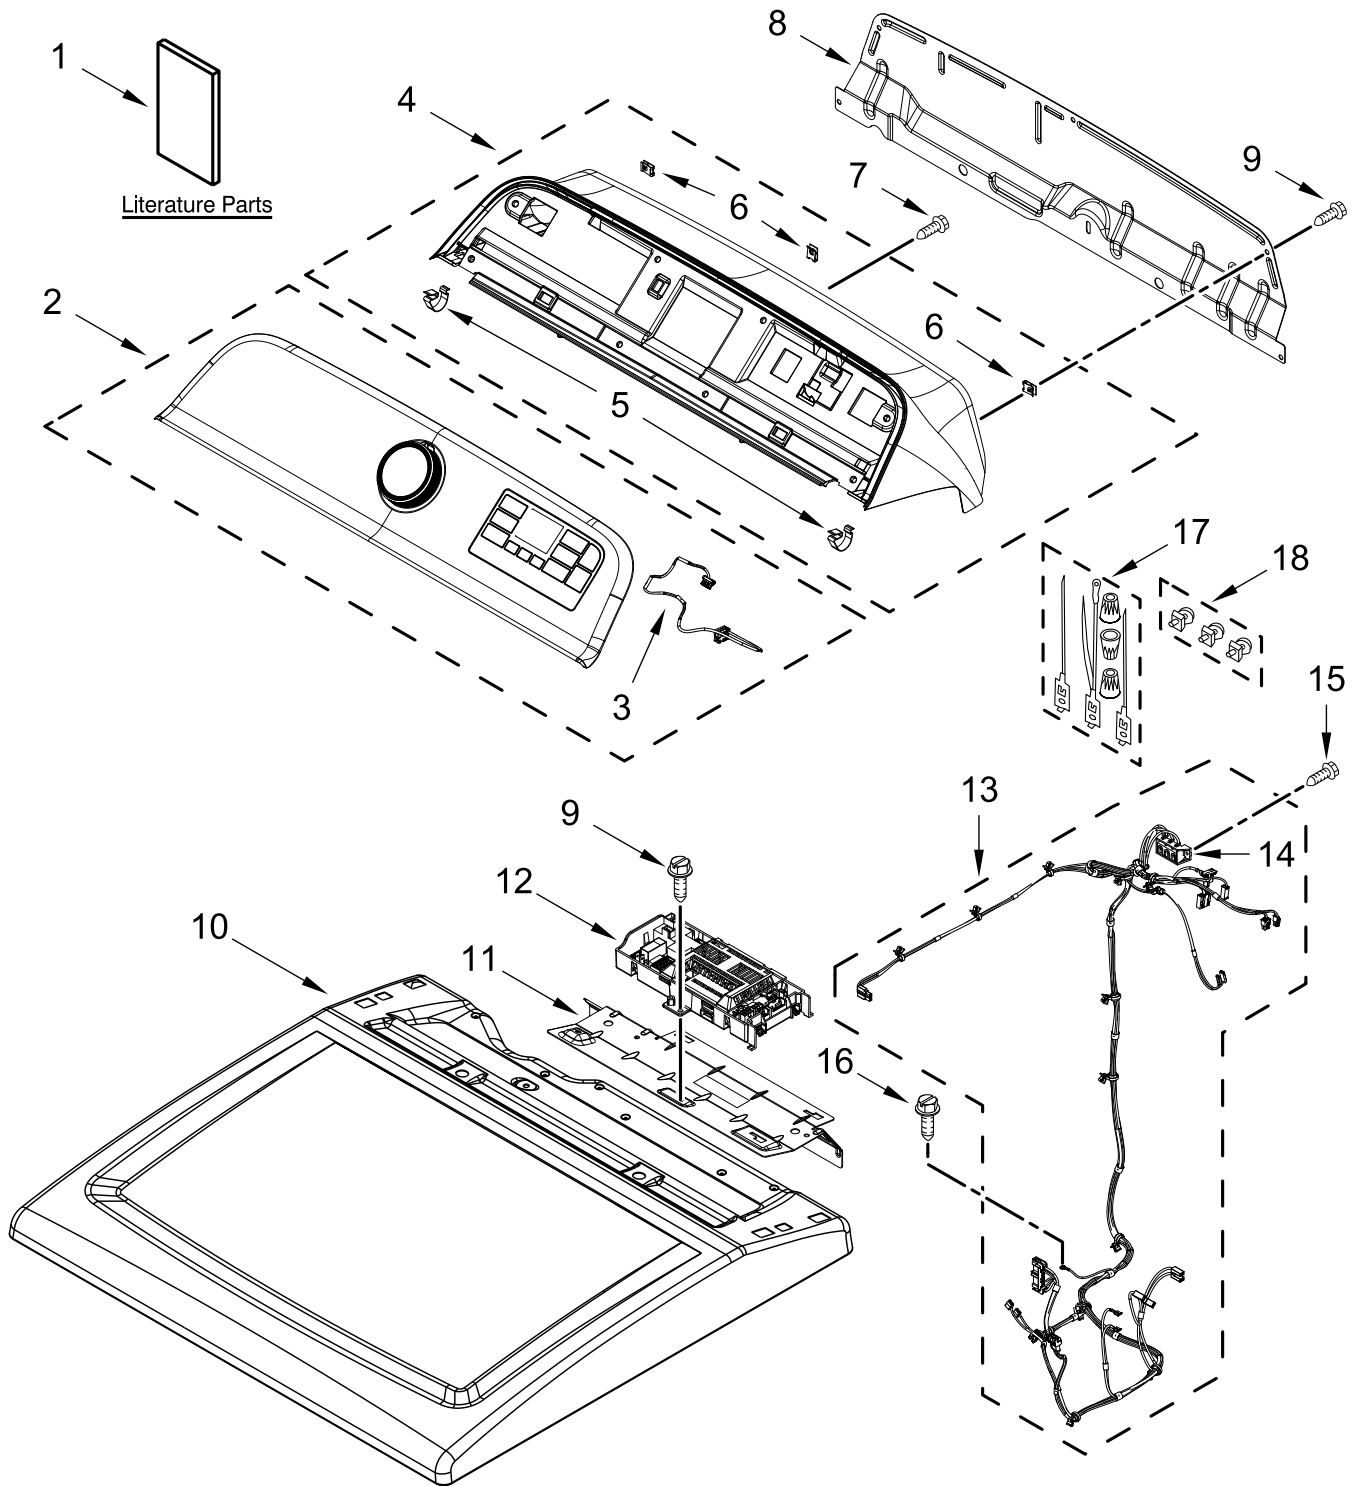

ELECTRIC DRYER

MODELS:

WED6120HW2 (White)

WED6120HC2 (Chrome Shadow)

TOP AND CONSOLE PARTS

TOP AND CONSOLE PARTS

<u>Illus. No.</u>	<u>Part No.</u>	<u>Description</u>	<u>Illus. No.</u>	<u>Part No.</u>	<u>Description</u>	<u>Illus. No.</u>	<u>Part No.</u>	<u>Description</u>
1		Literature Parts	7	9740848	Screw	16	W10773242	Screw
	W11268643	Installation Instructions	8	W11259799	Panel, Rear Console	17	279318	Terminal, Brass and Tinned (Includes Terminal Block Screw Kit)
	W11175247	Quick Start Guide	9	3390647	Screw			
			10		Top			
2	W11164033	Assembly, Console Fascia (Complete)		W10260246	White	18	279393	Screw Kit, Terminal Block
				W10458665	Chrome Shadow			
3	W11164312	Harness, User Interface (HMI)	11	W10896068	Bracket, Electronic Control			
4		Console	12	W11496630	Appliance Control Unit (ACU)			
	W11178519	White						
	W11178520	Chrome Shadow	13	W11164044	Harness, Main Wiring			
5	8312709	Clip, Console	14	3397659	Block, Terminal			
6	W10298336	Nut, "U"	15	3393008	Screw			