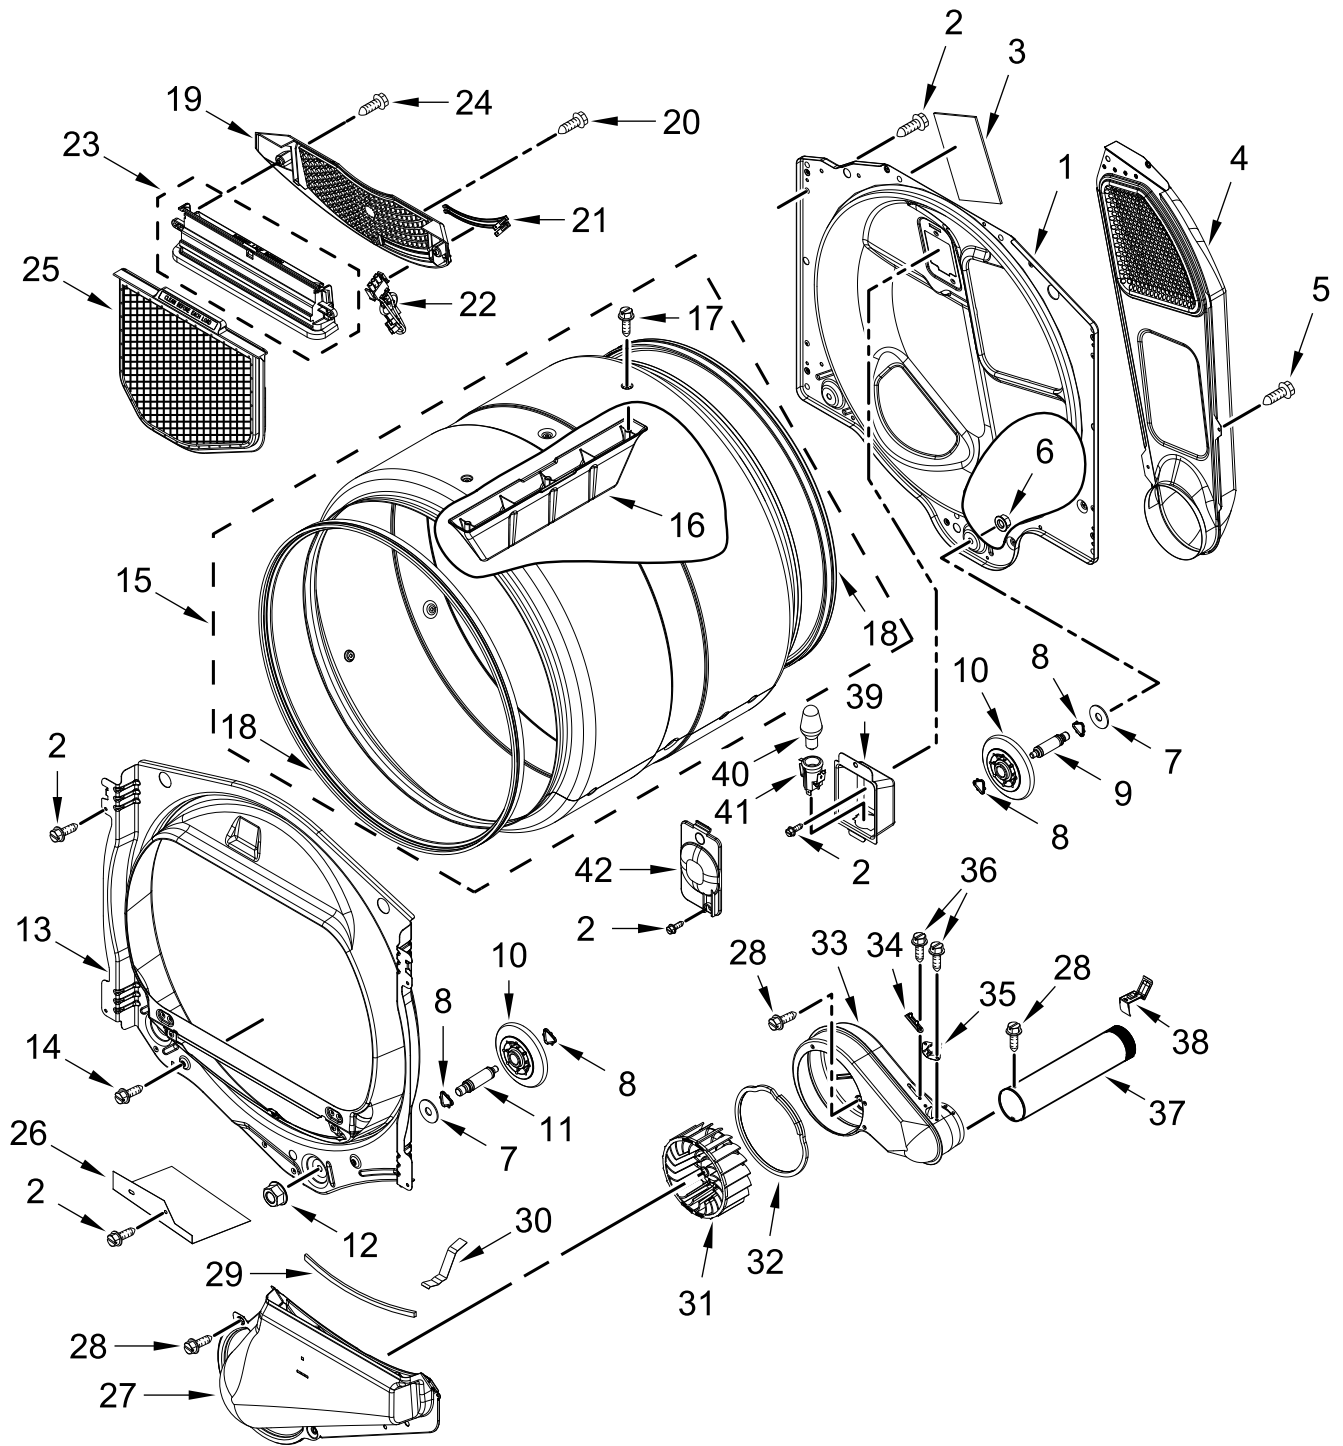

BULKHEAD PARTS

BULKHEAD PARTS

<u>Illus. No.</u>	<u>Part No.</u>	<u>Description</u>	<u>Illus. No.</u>	<u>Part No.</u>	<u>Description</u>	<u>Illus. No.</u>	<u>Part No.</u>	<u>Description</u>
1	W11162455	Bulkhead, Rear	14	3357011	Screw	28	489463	Screw
2	3390647	Screw	15	W10545923	Assembly, Drum	29	697814	Seal, Drum Front
3	W10504381	Pad, Foam	16	697693	Baffle, Drum	30	W10345456	Clip, Spring
4	W11104018	Assembly, Air Duct	17	W10219342	Screw	31	697772	Wheel, Blower
5	8533971	Screw	18	W10521118	Seal, Drum	32	W10841728	Seal, Spill Guard
6	W10001120	Nut, Hex (Left Hand Thread)	19	W10692558	Grill, Outlet	33	8544362	Housing, Blower
7	3387459	Washer	20	695240	Screw	34	W10693363	Fuse, Thermal (91C)
8	W10512946	Washer, Tri Ring	21	3387223	Sensor, Electrode	35	8577274	Thermistor
9	W10359272	Shaft, Drum Roller - Left Hand Thread	22	W10298258	Harness, Sensor	36	693995	Screw
10	W10314171	Roller, Support	23	W10685669	Assembly, Outlet Housing	37	8066224	Pipe, Exhaust
11	W10359271	Shaft, Drum Roller - Right Hand Thread	24	3387230	Screw	38	8572105	Clip, Exhaust
12	3934666	Nut, Hex	25		Lint Screen	39	3977373	Bracket, Drum Light
13	W11162467	Bulkhead, Front		W10596627	White	40	3406124	Bulb, Light
			26	W11257251	Shield, Blower	41	W10214261	Socket, Light
			27	8066168	Assembly, Lint Duct	42	3402841	Lens, Drum Light