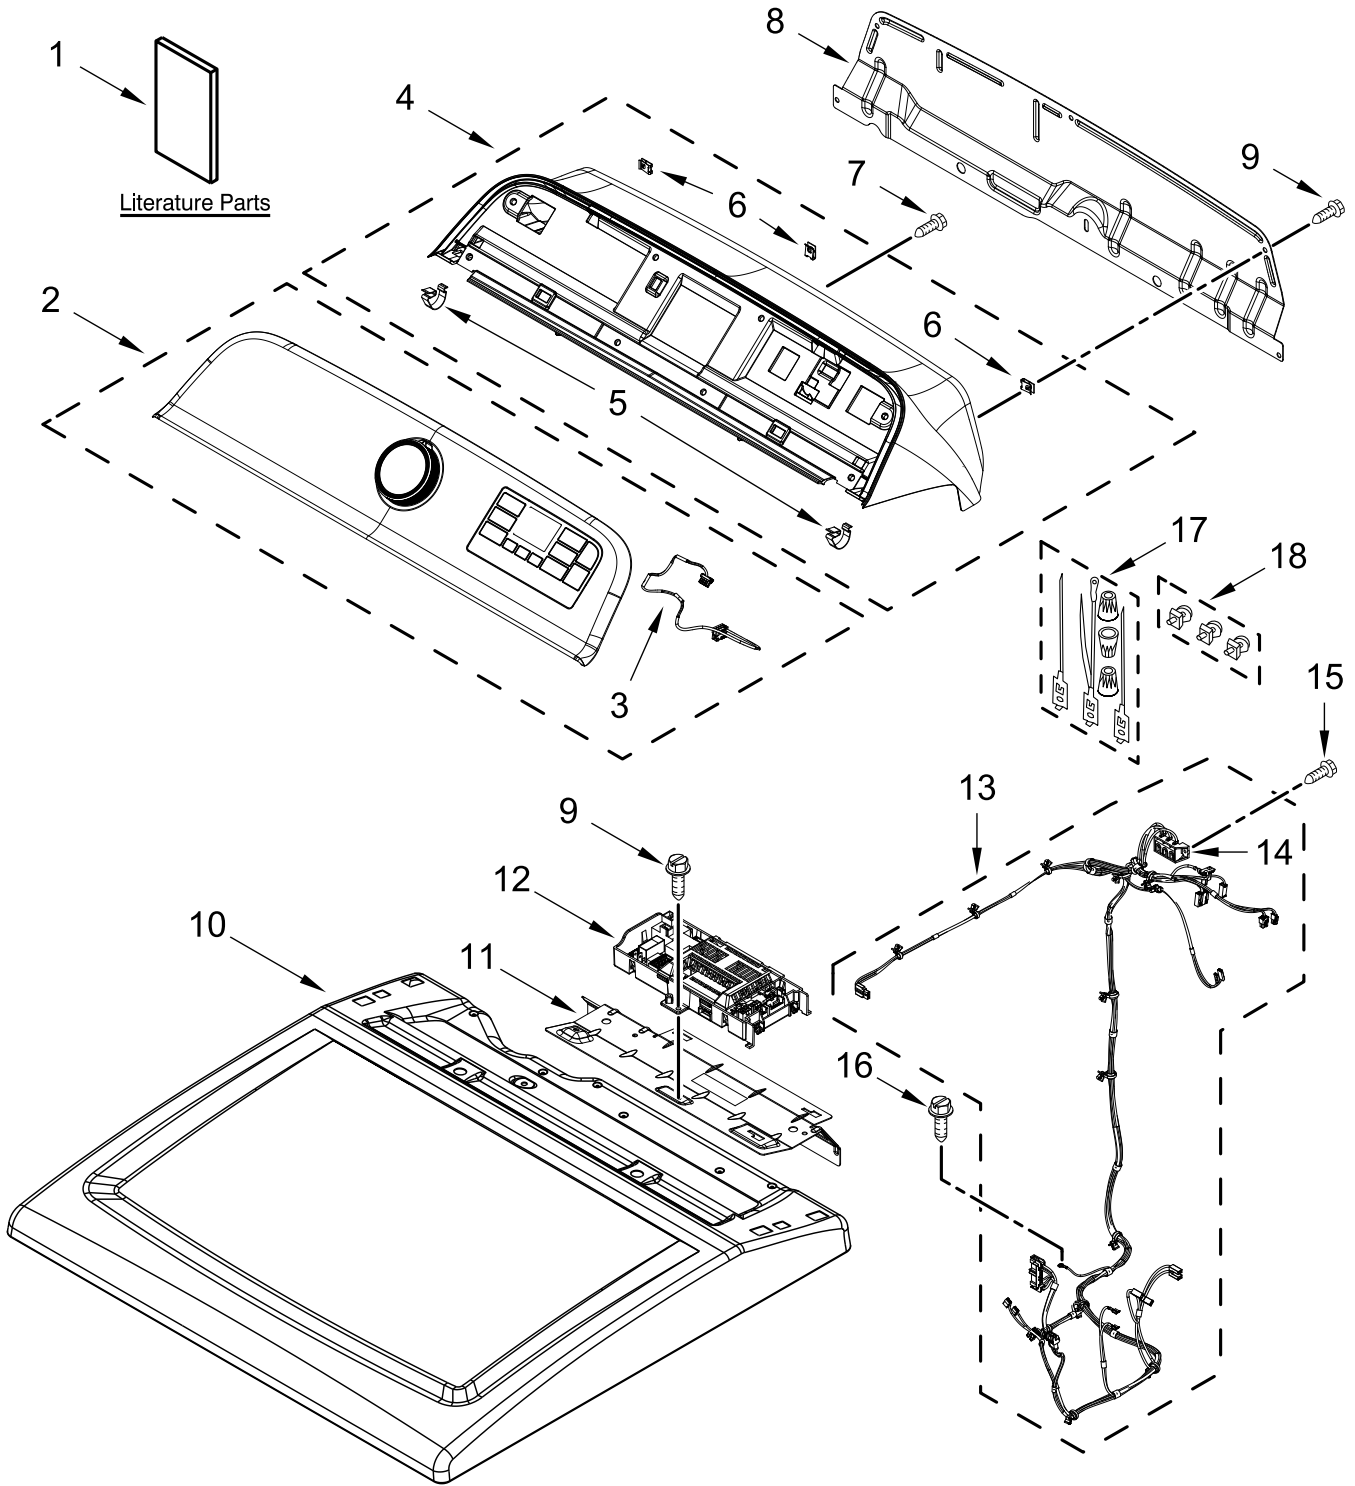

## **ELECTRIC DRYER**

# TOP AND CONSOLE PARTS

<u>Illus. No.</u>	<u>Part No.</u>	<u>Description</u>	<u>Illus. No.</u>	<u>Part No.</u>	<u>Description</u>	<u>Illus. No.</u>	<u>Part No.</u>	<u>Description</u>
1		Literature Parts	7	9740848	Screw	16	W10773242	Screw
	W11268643	Installation Instructions	8	W11259799	Panel, Rear Console	17	279318	Terminal, Brass and Tinned (Includes Terminal Block Screw Kit)
	W11175247	Quick Start Guide	9	3390647	Screw			
			10		Top			
2	W11164032	Assembly, Console Fascia (Complete)		W10260246	White	18	279393	Screw Kit, Terminal Block
				W10458665	Chrome Shadow			
3	W11164312	Harness, User Interface (HMI)	11	W10896068	Bracket, Electronic Control			
4		Console	12	W11496630	Appliance Control Unit (ACU)			
	W11178519	White						
	W11178520	Chrome Shadow	13	W11164044	Harness, Main Wiring			
5	8312709	Clip, Console	14	3397659	Block, Terminal			
6	W10298336	Nut, "U"	15	3393008	Screw			