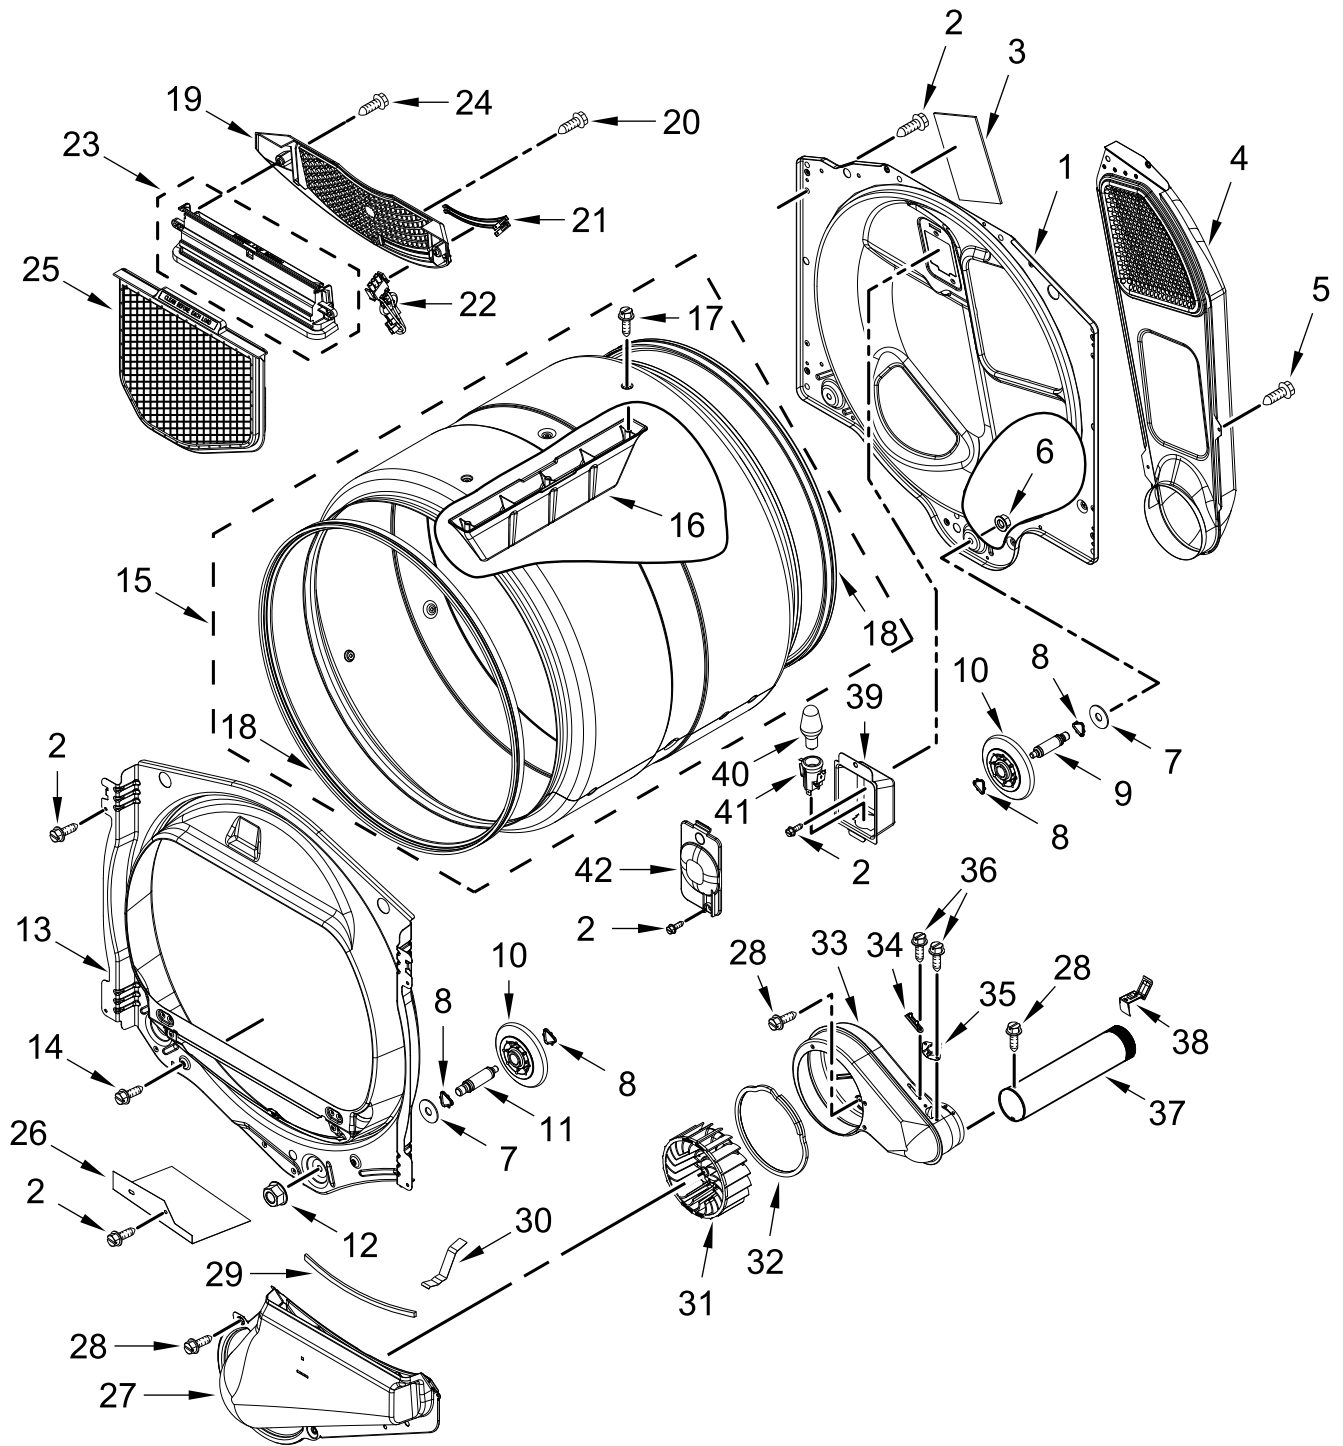

BULKHEAD PARTS

BULKHEAD PARTS

<u>Illus. No.</u>	<u>Part No.</u>	<u>Description</u>	<u>Illus. No.</u>	<u>Part No.</u>	<u>Description</u>	<u>Illus. No.</u>	<u>Part No.</u>	<u>Description</u>
1	W11162455	Bulkhead, Rear	14	3357011	Screw	28	489463	Screw
2	3390647	Screw	15	W10545923	Assembly, Drum	29	697814	Seal, Drum Front
3	W10504381	Pad, Foam	16	697693	Baffle, Drum	30	W10345456	Clip, Spring
4	W11104018	Assembly, Air Duct	17	W10219342	Screw	31	697772	Wheel, Blower
5	8533971	Screw	18	W10521118	Seal, Drum	32	W10841728	Seal, Spill Guard
6	W10001120	Nut, Hex (Left Hand Thread)	19	W10692558	Grill, Outlet	33	8544362	Housing, Blower
7	3387459	Washer	20	695240	Screw	34	W10693363	Fuse, Thermal (91C)
8	W10512946	Washer, Tri Ring	21	3387223	Sensor, Electrode	35	8577274	Thermistor
9	W10359272	Shaft, Drum Roller - Left Hand Thread	22	W10298258	Harness, Sensor	36	693995	Screw
10	W10314171	Roller, Support	23	W10685669	Assembly, Outlet Housing	37	8066224	Pipe, Exhaust
11	W10359271	Shaft, Drum Roller - Right Hand Thread	24	3387230	Screw	38	8572105	Clip, Exhaust
12	3934666	Nut, Hex	25		Lint Screen	39	3977373	Bracket, Drum Light
13	W11162467	Bulkhead, Front		W10596627	White	40	3406124	Bulb, Light
			26	W11257251	Shield, Blower	41	W10214261	Socket, Light
			27	8066168	Assembly, Lint Duct	42	3402841	Lens, Drum Light