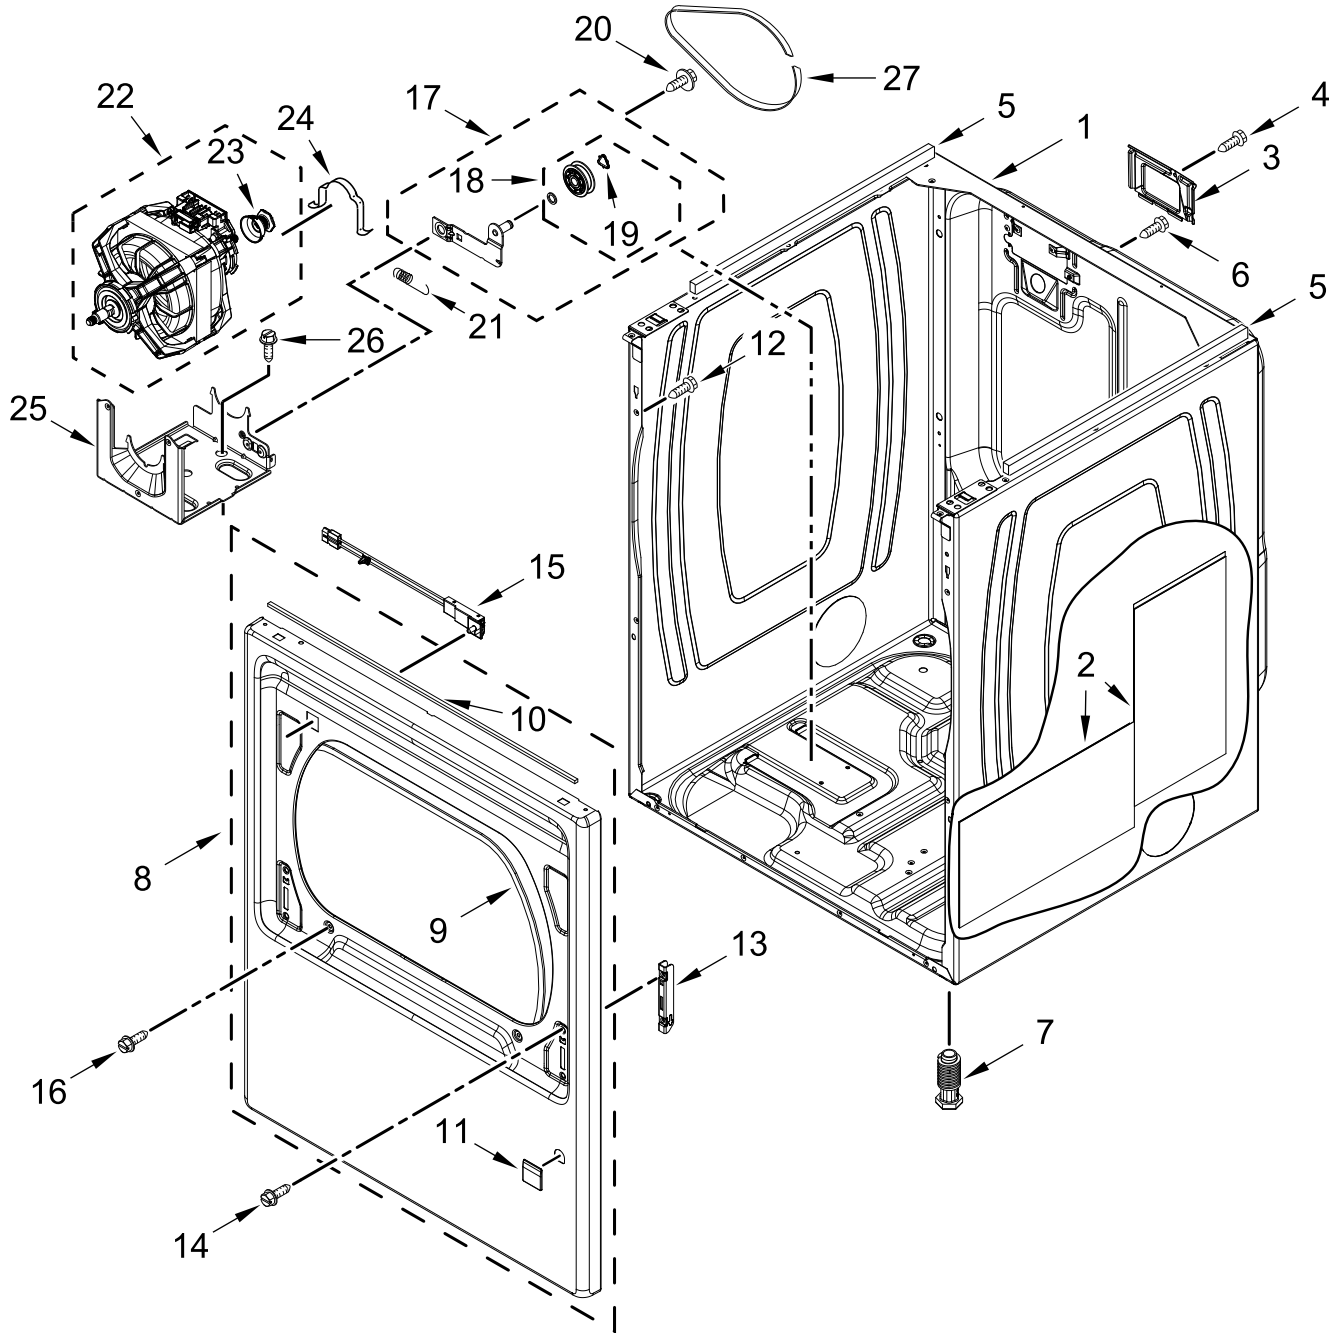

CABINET PARTS

CABINET PARTS

<u>Illus.</u> <u>No.</u>	<u>Part No.</u>	<u>Description</u>	<u>Illus.</u> <u>No.</u>	<u>Part No.</u>	<u>Description</u>	<u>Illus.</u> <u>No.</u>	<u>Part No.</u>	<u>Description</u>
1		Cabinet	9	3387242	Seal, Front Panel	17	W10547287	Assembly, Idler
	W11161907	White	10	W11261179	Seal, Foam	18	W10468057	Assembly, Pulley
	W11174572	Chrome Shadow	11		Plug, Front Panel	19	W10512946	Washer, Tri Ring
2	W11313127	Panel, Dampening		8564457	White	20	3389420	Screw
3	W11394868	Cover, Terminal Block		W11305280	Chrome Shadow	21	W10446781	Spring, Idler
4	3390631	Screw	12	8281212	Screw	22	W11492434	Assembly, Motor
5	W11241070	Seal, Foam	13	W11116026	Hinge, Inner Door (Receptacle)	23	W10460106	Pulley, Motor
6	359625	Screw	14	W10704731	Screw	24	W10121316	Clamp, Motor Mount
7	W11332301	Foot, Dryer	15	W11307535	Assembly, Door Switch	25	W11404905	Bracket, Motor Mounting
8		Panel, Front	16	3357011	Screw	26	343641	Screw
	W11122123	White				27	3387610	Belt, Drive
	W11176922	Chrome Shadow