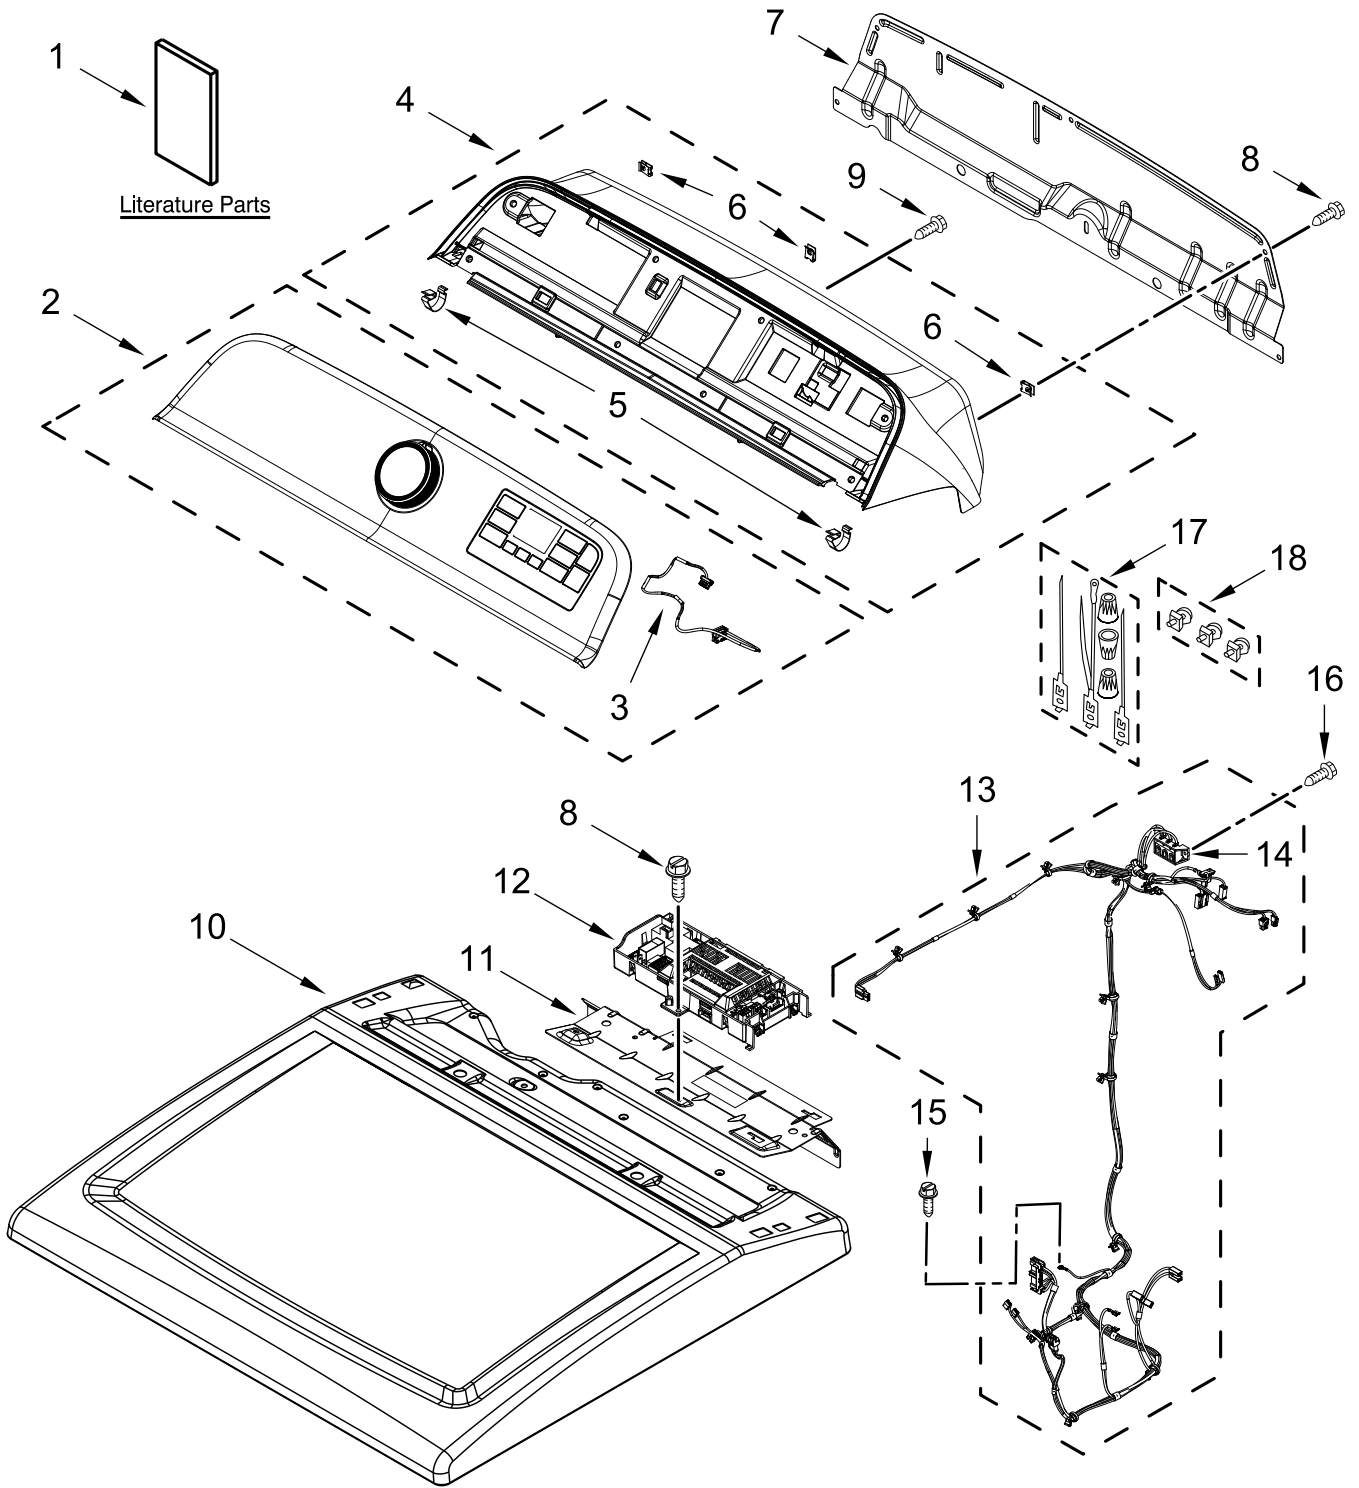

# TOP AND CONSOLE PARTS

<u>Illus. No.</u>	<u>Part No.</u>	<u>Description</u>	<u>Illus. No.</u>	<u>Part No.</u>	<u>Description</u>	<u>Illus. No.</u>	<u>Part No.</u>	<u>Description</u>
1		Literature Parts	7	W11259799	Panel, Rear Console	16	3393008	Screw
	W11268643	Installation Instructions	8	3390647	Screw	17	279318	Terminal, Brass and Tinned (Includes Terminal Block Screw Kit)
	W11175228	Quick Start Guide	9	9740848	Screw			
			10		Top			
2	W11164010	Assembly, Console Fascia (Complete)		W10260246	White	18	279393	Screw Kit, Terminal Block
				W10458665	Chrome Shadow			
3	W11164276	Harness, User Interface (HMI)	11	W10896068	Bracket, Electronic Control			
4		Console	12	W11496634	Appliance Control Unit (ACU)			
	W11127506	White						
	W11128046	Chrome Shadow	13	W11164044	Harness, Main Wiring			
5	8312709	Clip, Console	14	3397659	Block, Terminal			
6	W10298336	Nut, "U"	15	359625	Screw			