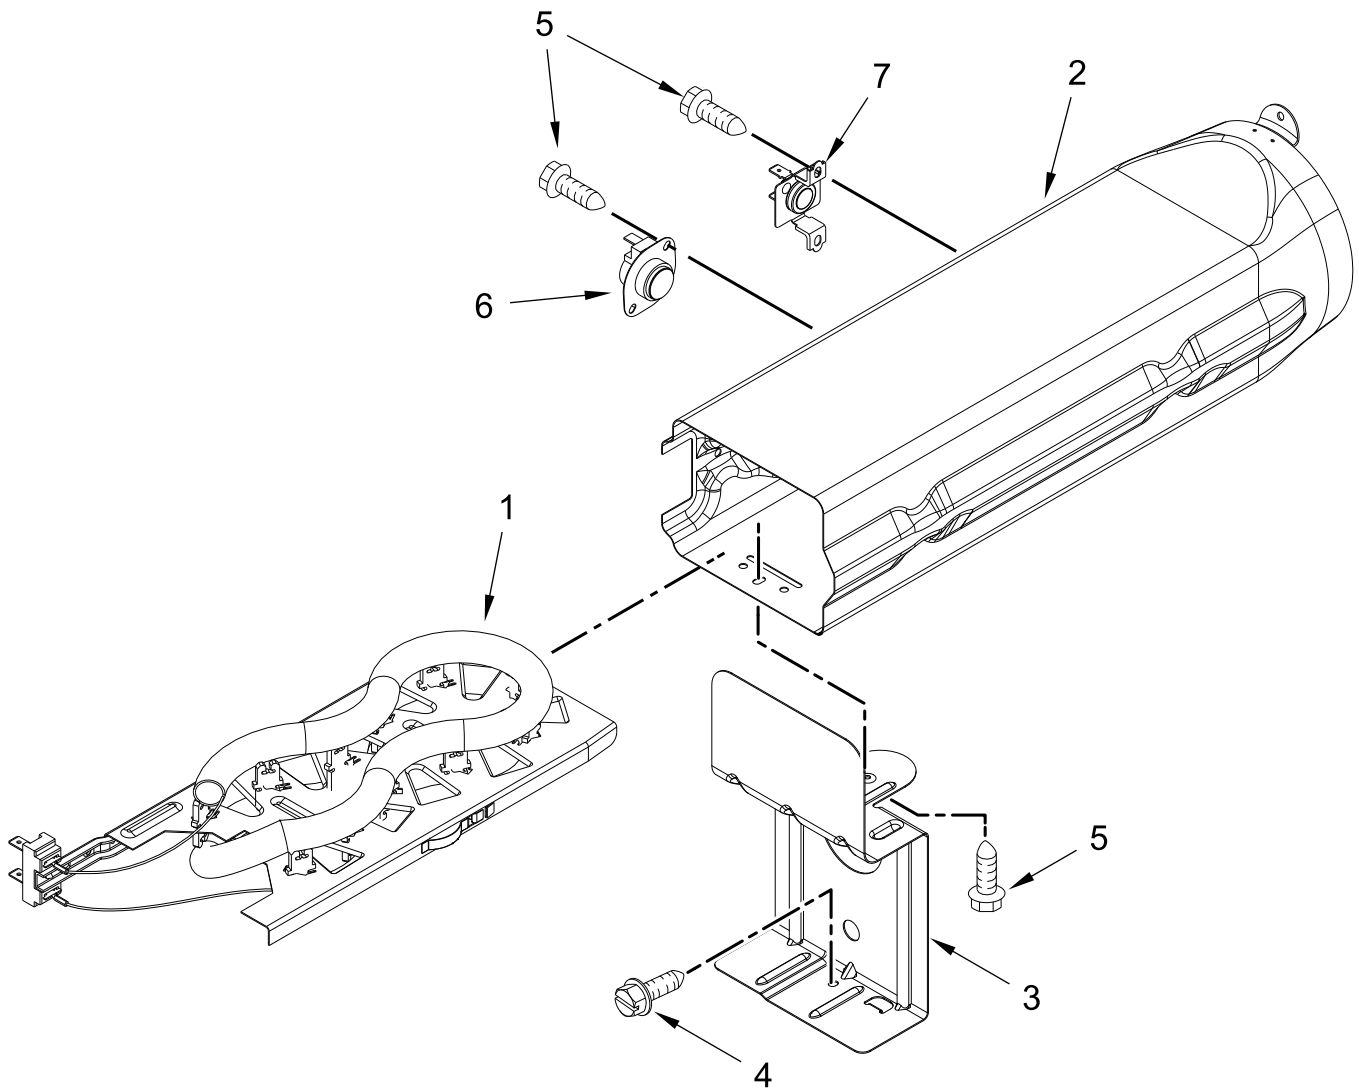

DRYER HEATING PARTS-ELECTRIC

DRYER HEATING PARTS-ELECTRIC

<u>Illus.</u> <u>No.</u>	<u>Part No.</u>	<u>Description</u>	<u>Illus.</u> <u>No.</u>	<u>Part No.</u>	<u>Description</u>	<u>Illus.</u> <u>No.</u>	<u>Part No.</u>	<u>Description</u>
1	W11344457	Element, Heater 5400W	3	8066099	Bracket, Heater Box	6	3391914	Thermostat HL-295/215
2	W10891205	Assembly, Weld Heater Box	4	693995	Screw	7	279973	Kit, Thermal Cut-Off (Includes Thermostat)
			5	90767	Screw