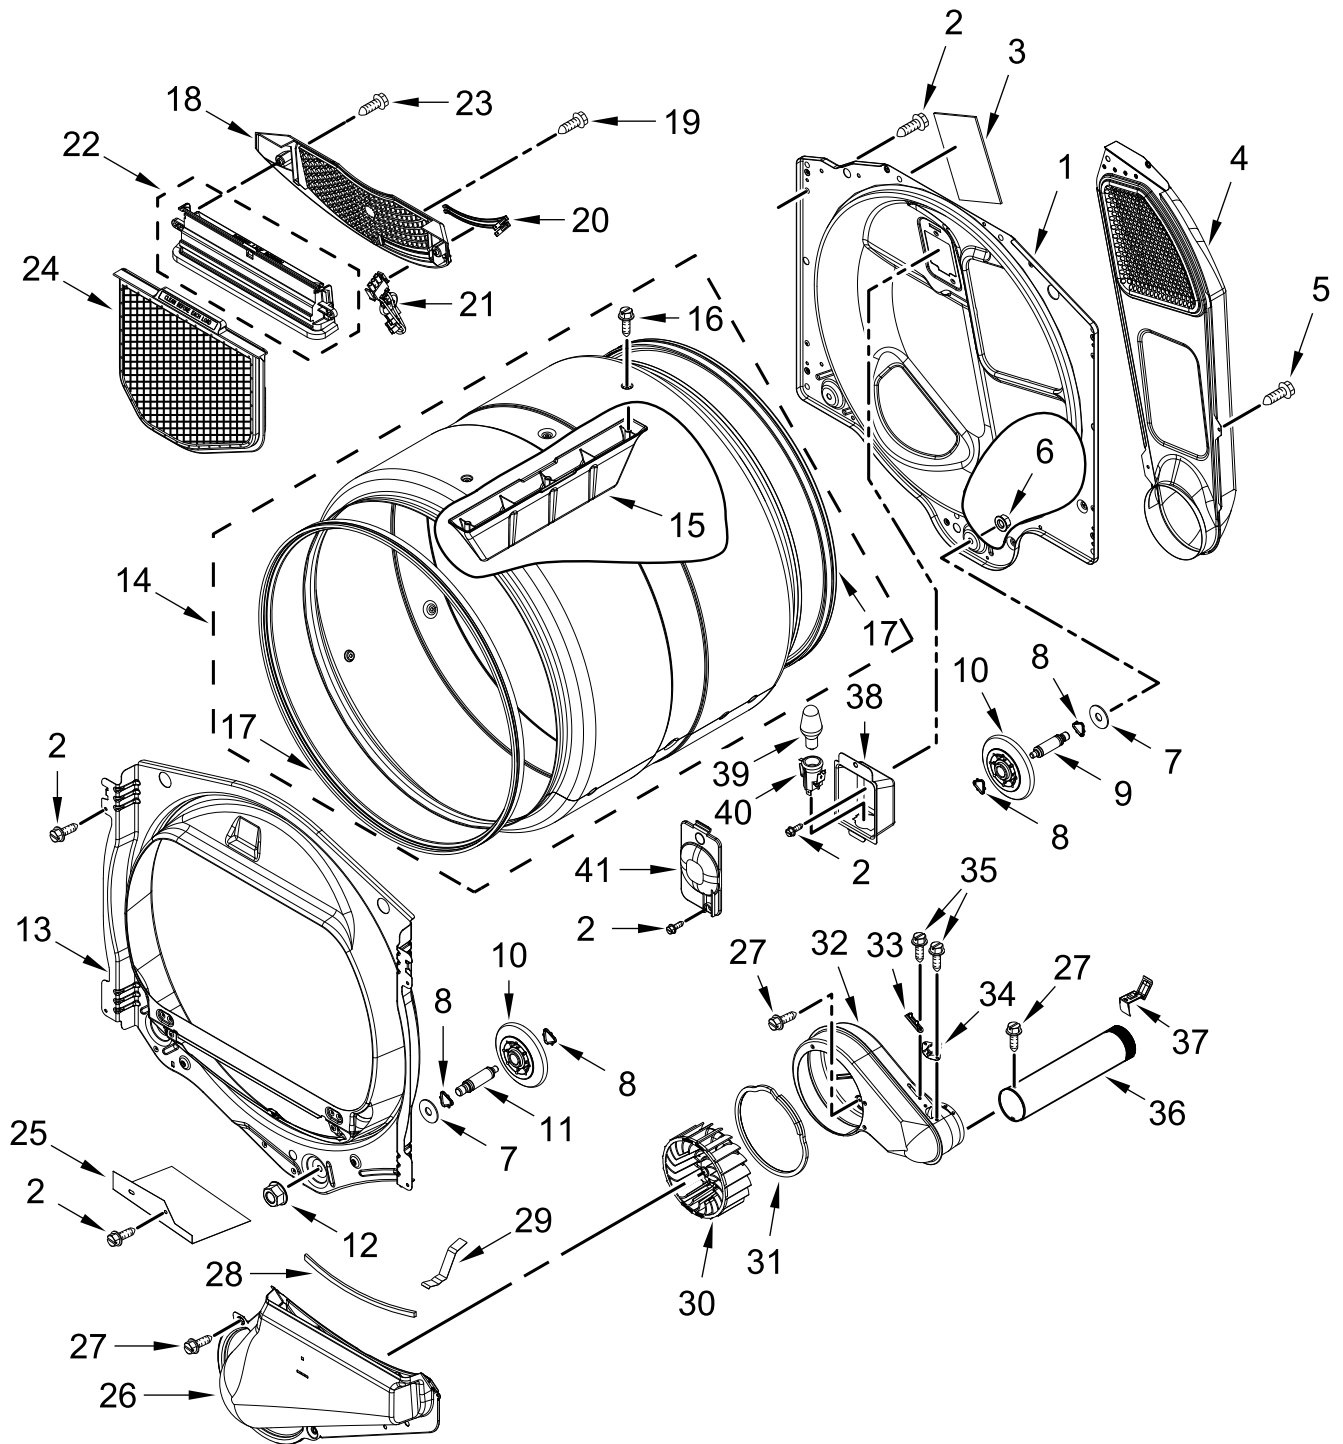

BULKHEAD PARTS

BULKHEAD PARTS

<u>Illus. No.</u>	<u>Part No.</u>	<u>Description</u>	<u>Illus. No.</u>	<u>Part No.</u>	<u>Description</u>	<u>Illus. No.</u>	<u>Part No.</u>	<u>Description</u>
1	W11162455	Bulkhead, Rear	14	W10545923	Assembly, Drum	28	697814	Seal, Drum Front
2	3390647	Screw	15	697693	Baffle, Drum	29	W10345456	Clip, Spring
3	W10504381	Pad, Foam	16	W10219342	Screw	30	697772	Wheel, Blower
4	W11104018	Assembly, Air Duct	17	W10521118	Seal, Drum	31	W10841728	Seal, Spill Guard
5	8533971	Screw	18	W10692558	Grill, Outlet	32	8544362	Housing, Blower
6	W10001120	Nut, Hex (Left Hand Thread)	19	695240	Screw	33	W10693363	Fuse, Thermal (91C)
7	3387459	Washer	20	3387223	Sensor, Electrode	34	8577274	Thermistor
8	W10512946	Washer, Tri Ring	21	W10298258	Harness, Sensor	35	693995	Screw
9	W10359272	Shaft, Drum Roller - Left Hand Thread	22	W10685669	Assembly, Outlet Housing	36	8066224	Pipe, Exhaust
10	W10314171	Roller, Support	23	3387230	Screw	37	8572105	Clip, Exhaust
11	W10359271	Shaft, Drum Roller - Right Hand Thread	24		Lint Screen	38	3977373	Bracket, Drum Light
12	3934666	Nut, Hex		W10596627	White	39	3406124	Bulb, Light
13	W11162467	Bulkhead, Front	25	W11257251	Shield, Blower	40	W10214261	Socket, Light
			26	8066168	Assembly, Lint Duct	41	3402841	Lens, Drum Light
			27	489463	Screw