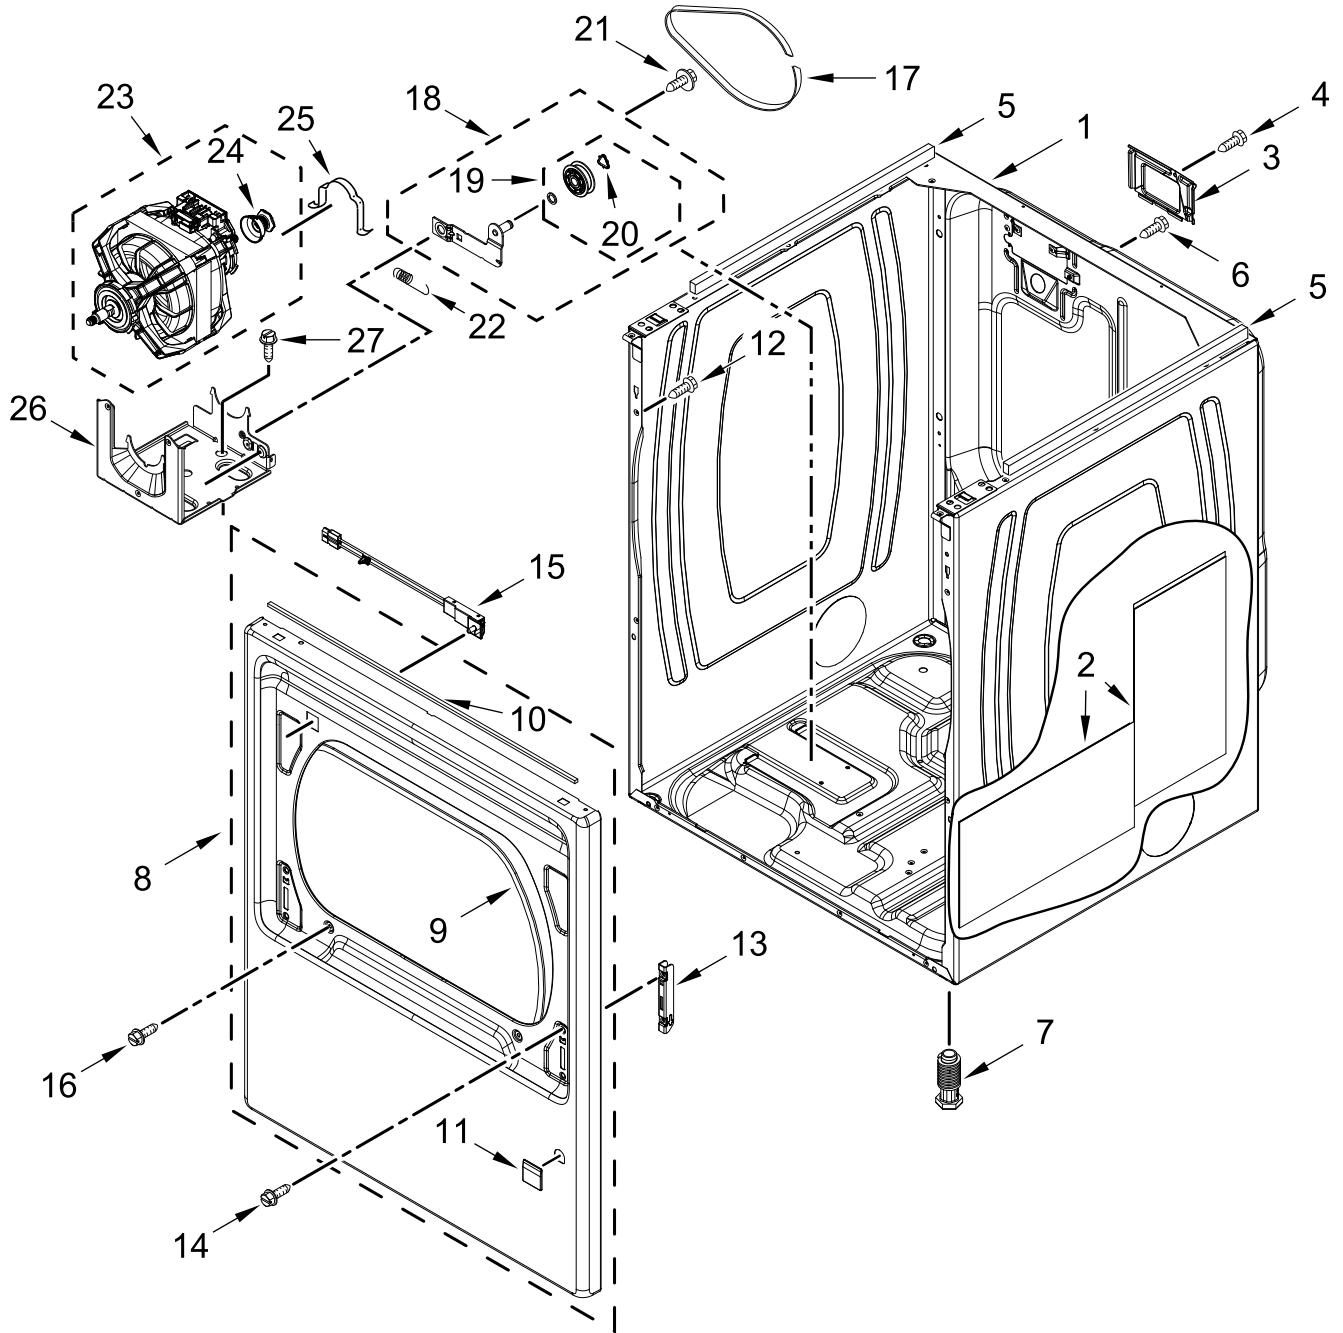

CABINET PARTS

CABINET PARTS

<u>Illus.</u> <u>No.</u>	<u>Part No.</u>	<u>Description</u>	<u>Illus.</u> <u>No.</u>	<u>Part No.</u>	<u>Description</u>	<u>Illus.</u> <u>No.</u>	<u>Part No.</u>	<u>Description</u>
1		Cabinet	9	3387242	Seal, Front Panel	17	3387610	Belt, Drive
	W11161907	White	10	W11261179	Seal, Foam	18	W10547287	Assembly, Idler
	W11174572	Chrome Shadow	11		Plug, Front Panel	19	W10468057	Assembly, Pulley
2	W11313127	Panel, Dampening		8564457	White	20	W10512946	Washer, Tri Ring
3	W11394868	Cover, Terminal Block		W11305280	Chrome Shadow	21	3389420	Screw
4	3390631	Screw	12	8281212	Screw	22	W10446781	Spring, Idler
5	W11241070	Seal, Foam	13	W11116026	Hinge, Inner Door (Receptacle)	23	W11492434	Assembly, Motor
6	W10773242	Screw	14	W10704731	Screw	24	W10460106	Pulley, Motor
7	W11332301	Foot, Dryer	15	W11307535	Assembly, Door Switch	25	W10121316	Clamp, Motor Mount
8		Panel, Front	16	3357011	Screw	26	W11404905	Bracket, Motor Mounting
	W11122123	White				27	343641	Screw
	W11176922	Chrome Shadow