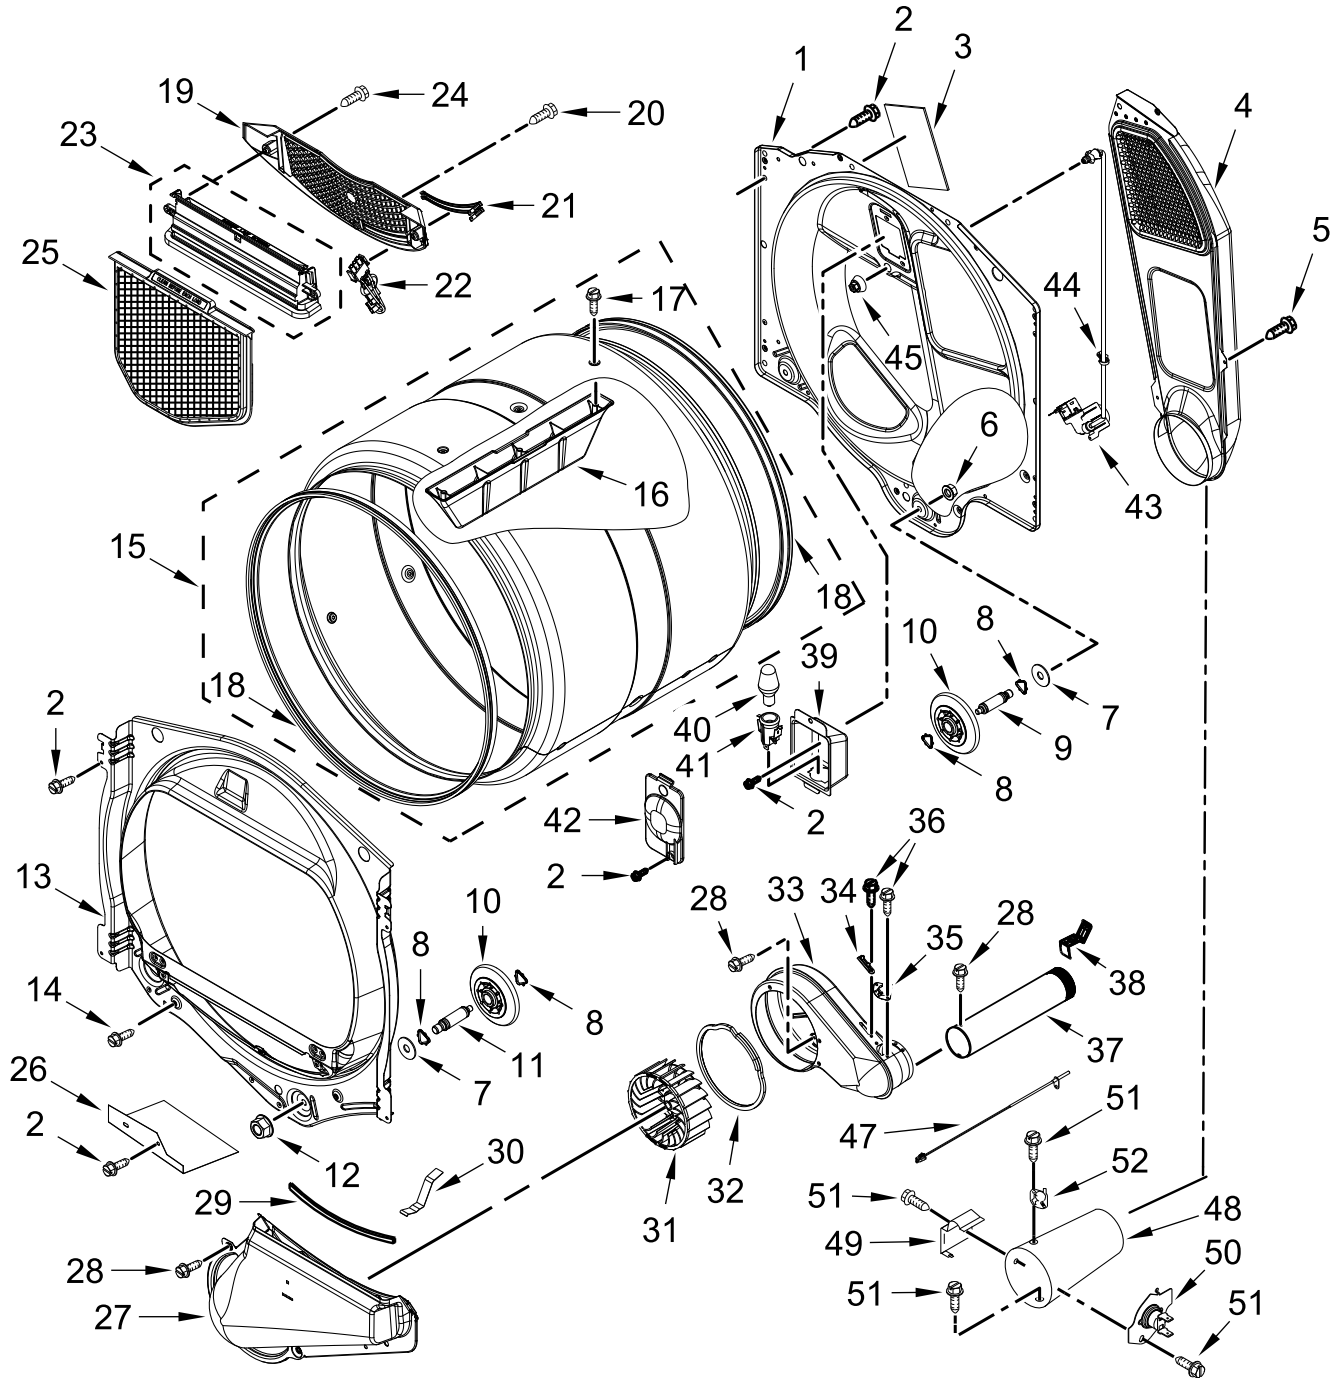

BULKHEAD PARTS

BULKHEAD PARTS

<u>Illus. No.</u>	<u>Part No.</u>	<u>Description</u>	<u>Illus. No.</u>	<u>Part No.</u>	<u>Description</u>	<u>Illus. No.</u>	<u>Part No.</u>	<u>Description</u>
1	W11162465	Bulkhead, Rear	25		Lint Screen	51	90767	Screw
2	3390647	Screw		W10596627	White	52	3391912	Thermostat, Hi Limit
3	W10504381	Pad, Foam	26	W11257251	Shield, Blower			ACCESSORY PARTS
4	W10293765	Assembly, Air Duct	27	8066168	Assembly, Lint Duct			Dryer - Gas System
5	8533971	Screw	28	489463	Screw	20-3132-48A		Hose, Gas (1/2" OD x 3/8" ID, 48" L)
6	W10001120	Nut, Hex (Left Hand Thread)	29	697814	Seal, Drum Front	20-48KITRC		Kit, Gas Hook-Up (Includes (1) 4' Hose 1/2" OD x 3/8" ID, 48" L, (1) Gas Fitting 1/2" OD x 3/4" MIP, (1) Gas Leak Test Detector 1 Oz, (1) Thread Sealant.)
7	3387459	Washer	30	W10345456	Clip, Spring			
8	W10512946	Washer, Tri Ring	31	697772	Wheel, Blower			
9	W10359272	Shaft, Drum Roller - Left Hand Thread	32	W10841728	Seal, Spill Guard			
10	W10314171	Roller, Support	33	8544362	Housing, Blower			
11	W10359271	Shaft, Drum Roller - Right Hand Thread	34	W10693363	Fuse, Thermal (91C)			
12	3934666	Nut, Hex	35	8577274	Thermistor	4396652RB		Kit, Gas Dryer Vent/Hook-Up (Includes (1) 4' Hose 1/2" OD x 3/8" ID, 48" L, (1) Gas Leak Test Detector 1 Oz, (1) Thread Sealant, (3) Gas Fittings, (2) Clamps, (1) 8' Flex Pipe)
13	W11162467	Bulkhead, Front	36	693995	Screw			
14	3357011	Screw	37	8066224	Pipe, Exhaust			
15	W10545923	Assembly, Drum	38	8572105	Clip, Exhaust			
16	697693	Baffle, Drum	39	3977373	Bracket, Drum Light			
17	W10219342	Screw	40	3406124	Bulb, Light			
18	W10521118	Seal, Drum	41	W10214261	Socket, Light			
19	W10692558	Grill, Outlet	42	3402841	Lens, Drum Light			
20	695240	Screw	43	W11213863	Valve Hose Assy.	W10606694A		Kit, LP Gas Dryer Conversion
21	3387223	Sensor, Electrode	44	3391018	Tie, Cable			
22	W10298258	Harness, Sensor	45	W11100488	Nozzle, Cap			
23	W10685669	Assembly, Outlet Housing	46	8529007	Plug, Rear Bulkhead			
24	3387230	Screw	47	W10623852	Thermistor, Gas Inlet			
			48	8573824	Funnel, Burner			
			49	338906	Sensor, Radiant			
			50	8573713	Cut-Off, Thermal