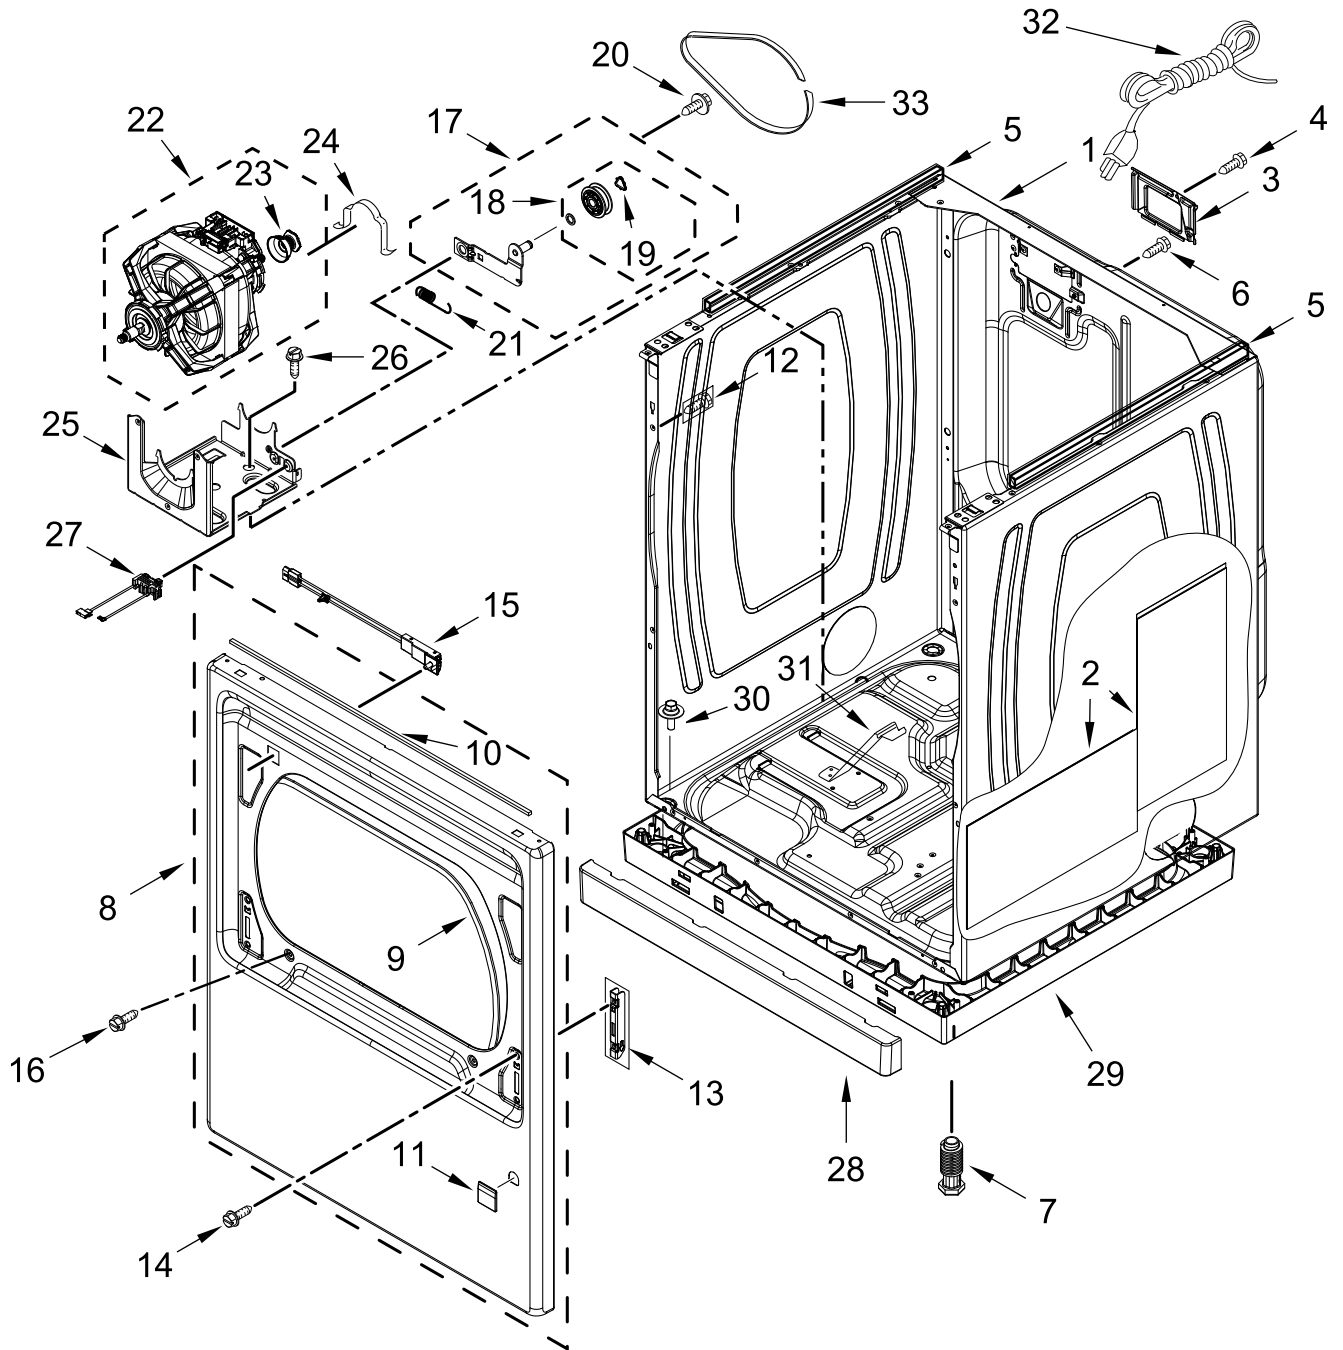

CABINET PARTS

CABINET PARTS

<u>Illus. No.</u>	<u>Part No.</u>	<u>Description</u>	<u>Illus. No.</u>	<u>Part No.</u>	<u>Description</u>	<u>Illus. No.</u>	<u>Part No.</u>	<u>Description</u>
1		Cabinet	12	8281212	Screw	27	W10724631	Switch, Broken Belt
	W11161907	White	13	W11116026	Hinge, Inner Door (Receptacle)	28		Riser, Skirt
	W11174572	Chrome Shadow					W11186879	White
2	W11313127	Panel, Dampening	14	W10704731	Screw		W11227434	Chrome Shadow
3	8317339	Cover, Terminal Block	15	W11307535	Assembly, Door Switch	29		Riser, Washer
4	3390631	Screw					W11165114	Chrome Shadow
5	W11241070	Seal, Foam	16	3357011	Screw	30	W11182898	Screw w/Washer
6	W10773242	Screw	17	W10547287	Assembly, Idler	31	8529757	Bracket, Burner
7	W11332301	Foot, Dryer	18	W10468057	Assembly, Pulley	32	W10869141	Cord, Power
8		Panel, Front	19	W10512946	Washer, Tri Ring	33	3387610	Belt, Drive
	W11122123	White	20	3389420	Screw			
	W11176922	Chrome Shadow	21	W10446781	Spring, Idler			
9	3387242	Seal, Front Panel	22	W11492434	Assembly, Motor			
10	W11261179	Seal, Foam	23	W10460106	Pulley, Motor			
11		Plug, Front Panel	24	W10121316	Clamp, Motor Mount			
	8564457	White	25	W11404905	Bracket, Motor Mounting			
	W11305280	Chrome Shadow	26	343641	Screw