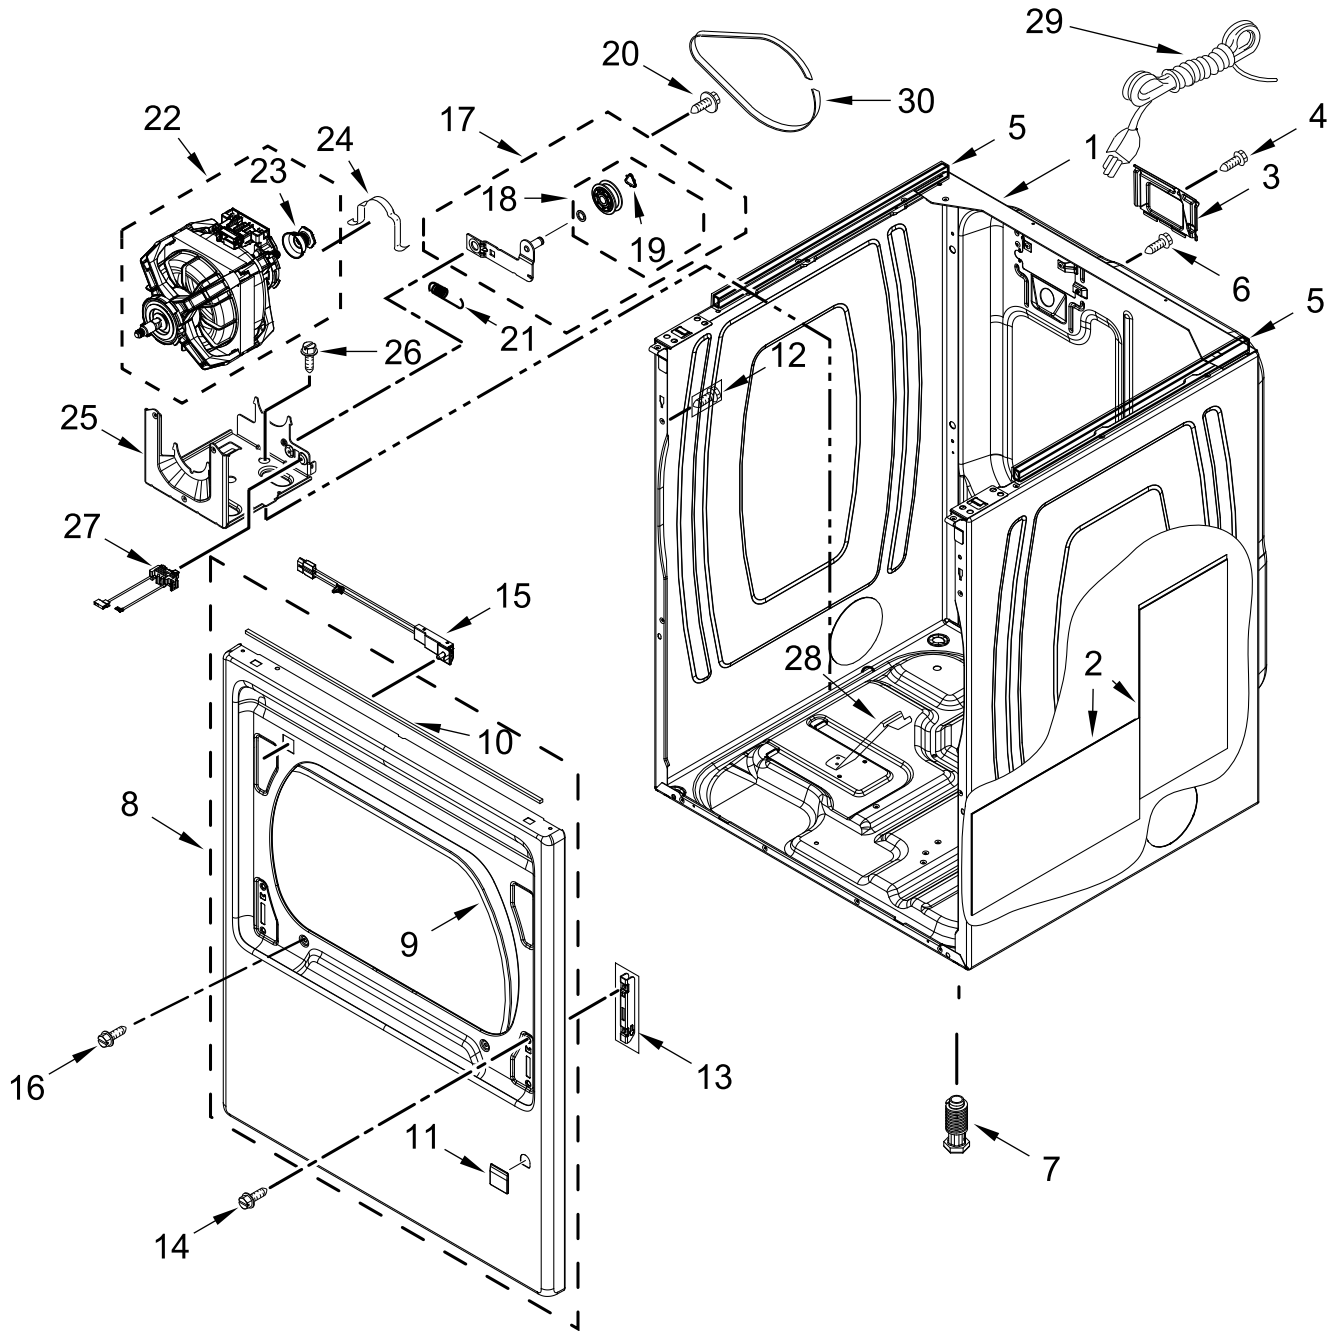

CABINET PARTS

CABINET PARTS

<u>Illus. No.</u>	<u>Part No.</u>	<u>Description</u>	<u>Illus. No.</u>	<u>Part No.</u>	<u>Description</u>	<u>Illus. No.</u>	<u>Part No.</u>	<u>Description</u>
1		Cabinet	10	W11261179	Seal, Foam	19	W10512946	Washer, Tri Ring
	W11161907	White	11		Plug, Front Panel	20	3389420	Screw
	W11174572	Chrome Shadow		8564457	White	21	W10446781	Spring, Idler
2	W11313127	Panel, Dampening		W11305280	Chrome Shadow	22	W11492434	Assembly, Motor
3	8317339	Cover, Terminal Block	12	8281212	Screw	23	W10460106	Pulley, Motor
4	3390631	Screw	13	W11116026	Hinge, Inner Door (Receptacle)	24	W10121316	Clamp, Motor Mount
5	W11241070	Seal, Foam	14	W10704731	Screw	25	W11404905	Bracket, Motor Mounting
6	W10773242	Screw	15	W11307535	Assembly, Door Switch	26	343641	Screw
7	W11332301	Foot, Dryer	16	3357011	Screw	27	W10724631	Switch, Broken Belt
8		Panel, Front	17	W10547287	Assembly, Idler	28	8529757	Bracket, Burner
	W11122123	White	18	W10468057	Assembly, Pulley	29	W10869141	Cord, Power
	W11176922	Chrome Shadow				30	3387610	Belt, Drive
9	3387242	Seal, Front Panel