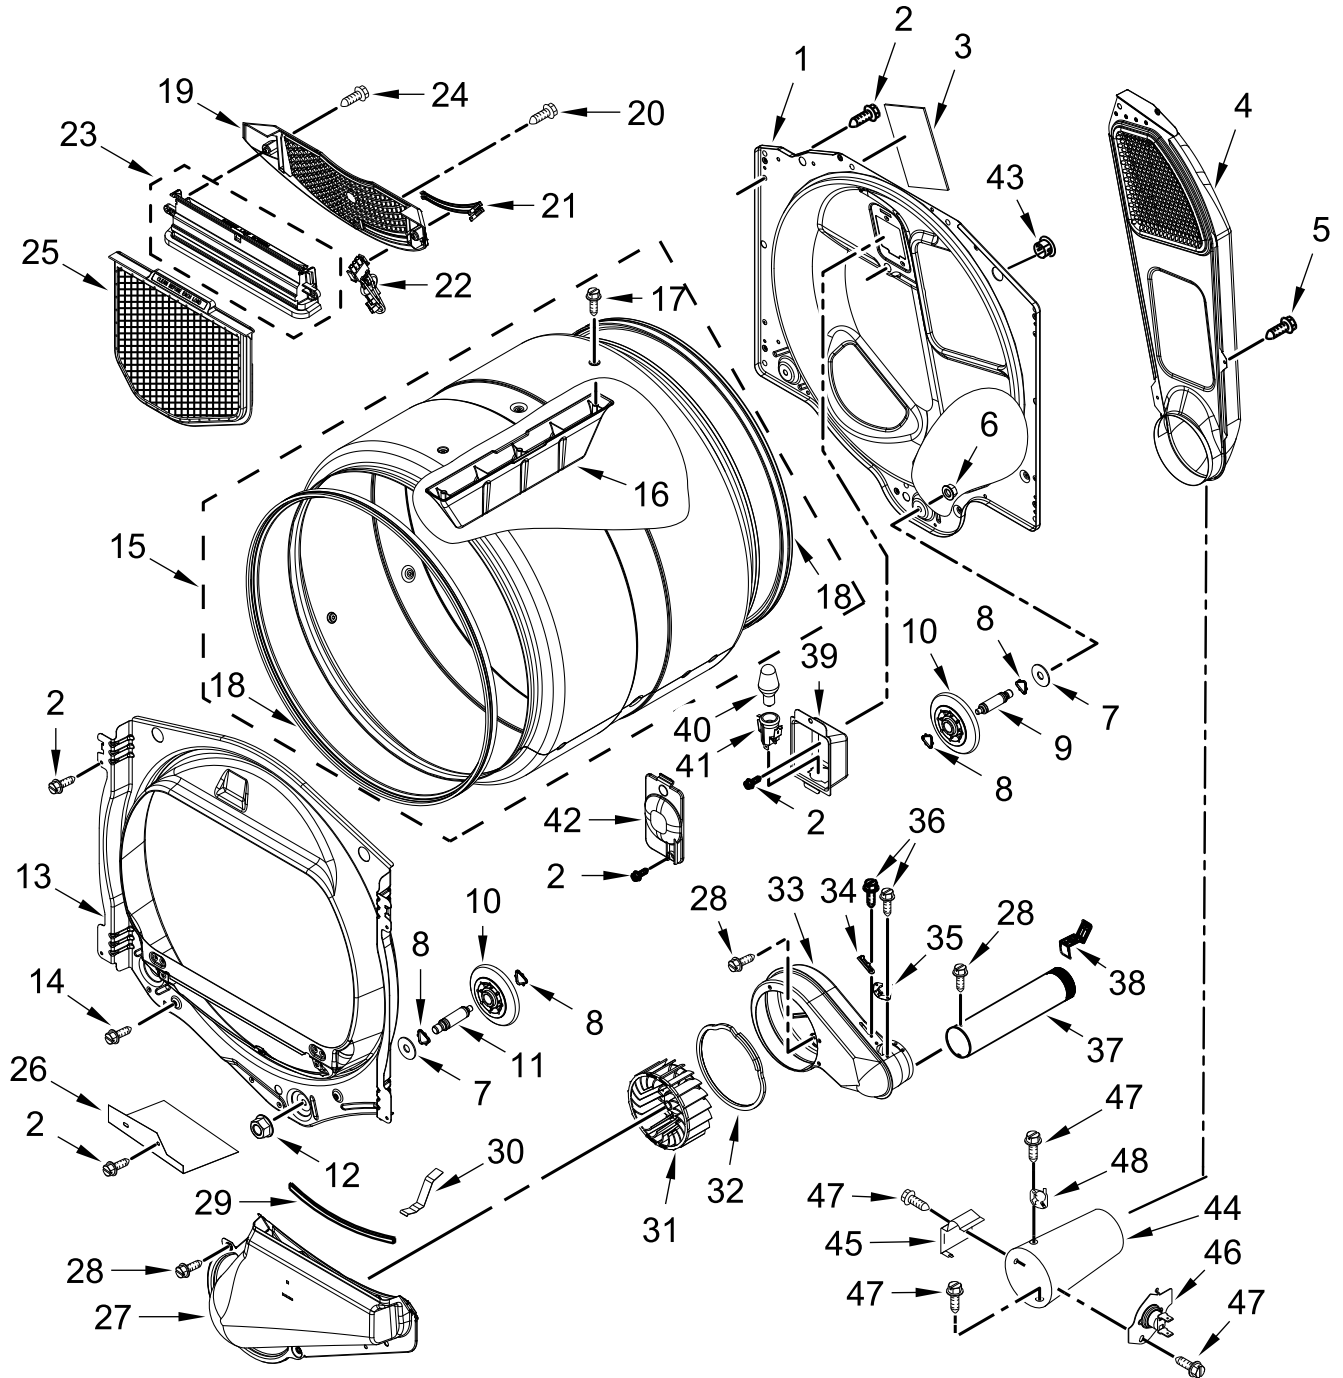

BULKHEAD PARTS

BULKHEAD PARTS

<u>Illus. No.</u>	<u>Part No.</u>	<u>Description</u>	<u>Illus. No.</u>	<u>Part No.</u>	<u>Description</u>	<u>Illus. No.</u>	<u>Part No.</u>	<u>Description</u>
1	W11162455	Bulkhead, Rear	16	697693	Baffle, Drum	32	W10841728	Seal, Spill Guard
2	3390647	Screw	17	W10219342	Screw	33	8544362	Housing, Blower
3	W10504381	Pad, Foam	18	W10521118	Seal, Drum	34	W10693363	Fuse, Thermal (91C)
4	W10293765	Assembly, Air Duct	19	W10692558	Grill, Outlet	35	8577274	Thermistor
5	8533971	Screw	20	695240	Screw	36	693995	Screw
6	W10001120	Nut, Hex (Left Hand Thread)	21	3387223	Sensor, Electrode	37	8066224	Pipe, Exhaust
7	3387459	Washer	22	W10298258	Harness, Sensor	38	8572105	Clip, Exhaust
8	W10512946	Washer, Tri Ring	23	W10685669	Assembly, Outlet Housing	39	3977373	Bracket, Drum Light
9	W10359272	Shaft, Drum Roller - Left Hand Thread	24	3387230	Screw	40	3406124	Bulb, Light
10	W10314171	Roller, Support	25		Lint Screen	41	W10214261	Socket, Light
11	W10359271	Shaft, Drum Roller - Right Hand Thread		W10596627	White	42	3402841	Lens, Drum Light
12	3934666	Nut, Hex	26	W11257251	Shield, Blower	43	8529007	Plug, Rear Bulkhead
13	W11162467	Bulkhead, Front	27	8066168	Assembly, Lint Duct	44	8573824	Funnel, Burner
14	3357011	Screw	28	489463	Screw	45	338906	Sensor, Radiant
15	W10545923	Assembly, Drum	29	697814	Seal, Drum Front	46	8573713	Cut-Off, Thermal
			30	W10345456	Clip, Spring	47	90767	Screw
			31	697772	Wheel, Blower	48	3391912	Thermostat, Hi Limit