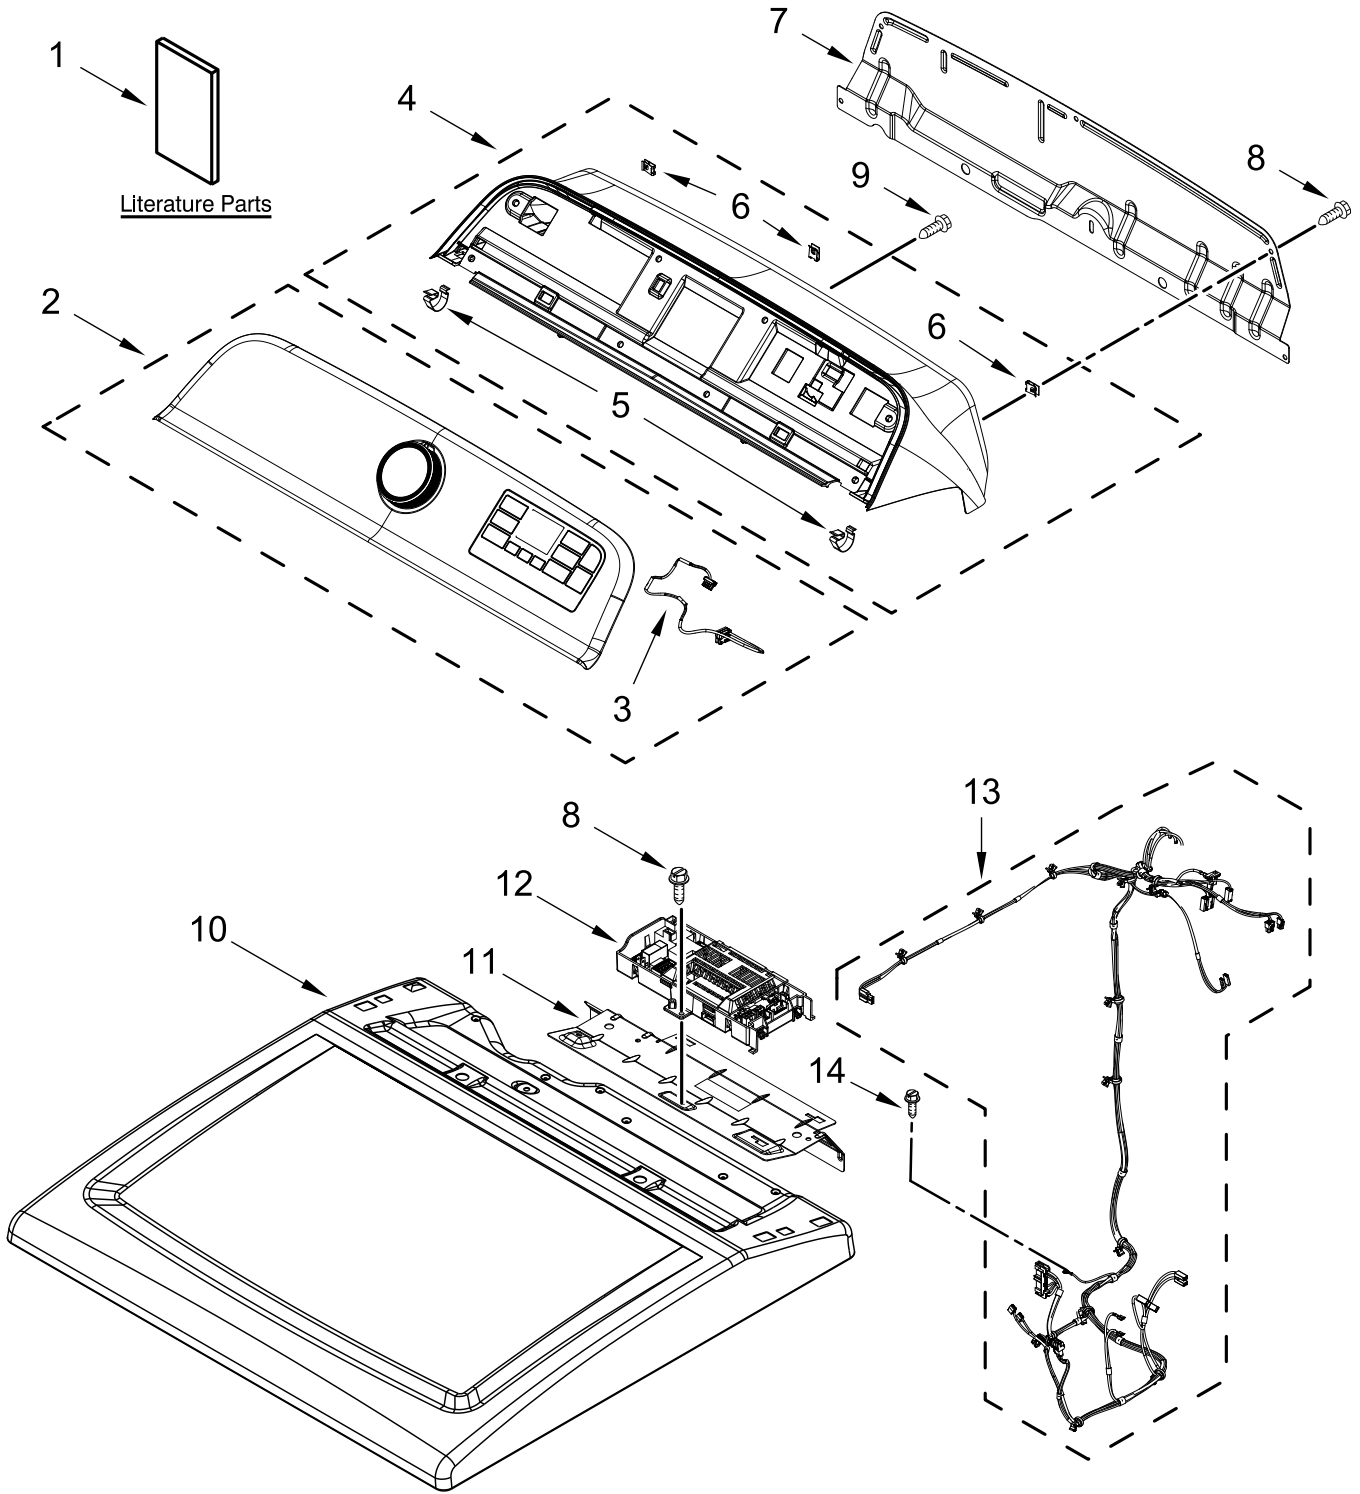

# TOP AND CONSOLE PARTS

<u>Illus. No.</u>	<u>Part No.</u>	<u>Description</u>	<u>Illus. No.</u>	<u>Part No.</u>	<u>Description</u>	<u>Illus. No.</u>	<u>Part No.</u>	<u>Description</u>
1		Literature Parts	4		Console	10		Top
	W11268643	Installation Instructions		W11178519	White		W10260246	White
	W11175222	Tech Sheet		W11178520	Chrome Shadow		W10458665	Chrome Shadow
	W11175247	Quick Start Guide	5	8312709	Clip, Console	11	W10896068	Bracket, Electronic Control
2	W11164033	Assembly, Console Fascia (Complete)	6	W10298336	Nut, "U"	12	W11508024	Appliance Control Unit (ACU)
3	W11164312	Harness, User Interface (HMI)	7	W11259799	Panel, Rear Console	13	W11459154	Harness, Main Wiring
			8	3390647	Screw	14	359625	Screw
			9	9740848	Screw			