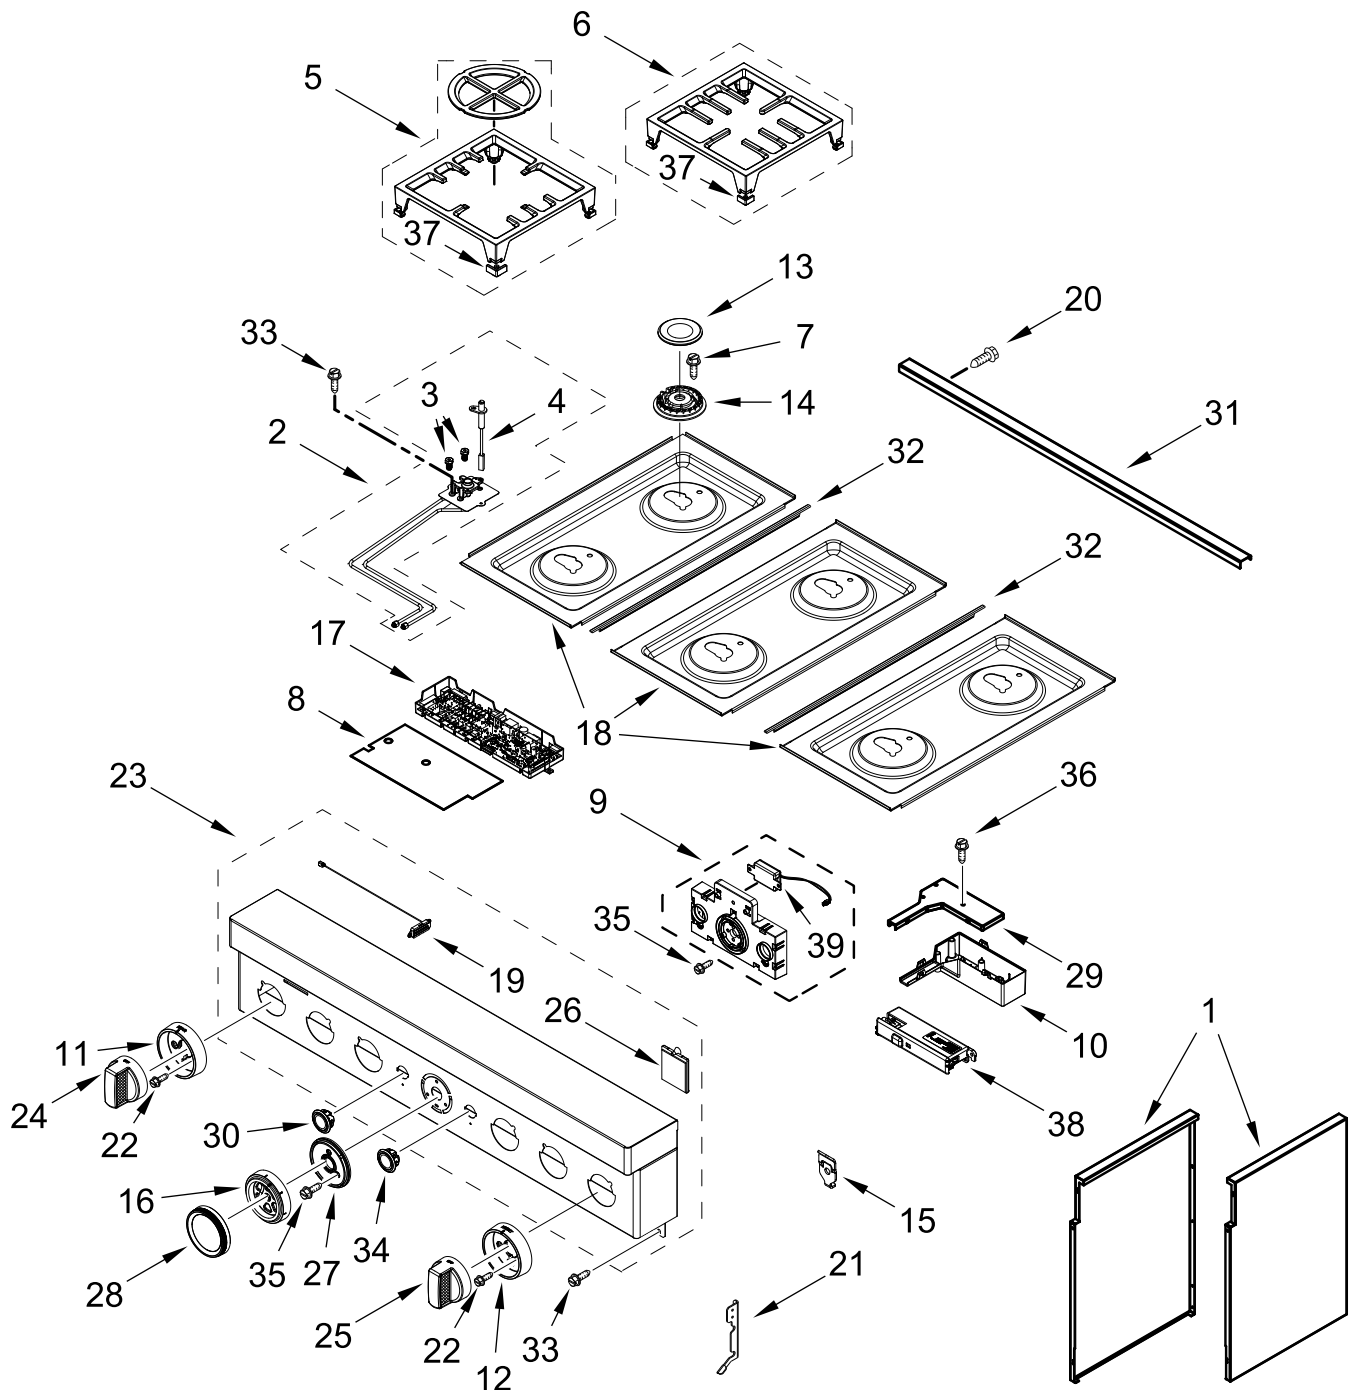

COOKTOP, BURNER AND GRATE PARTS