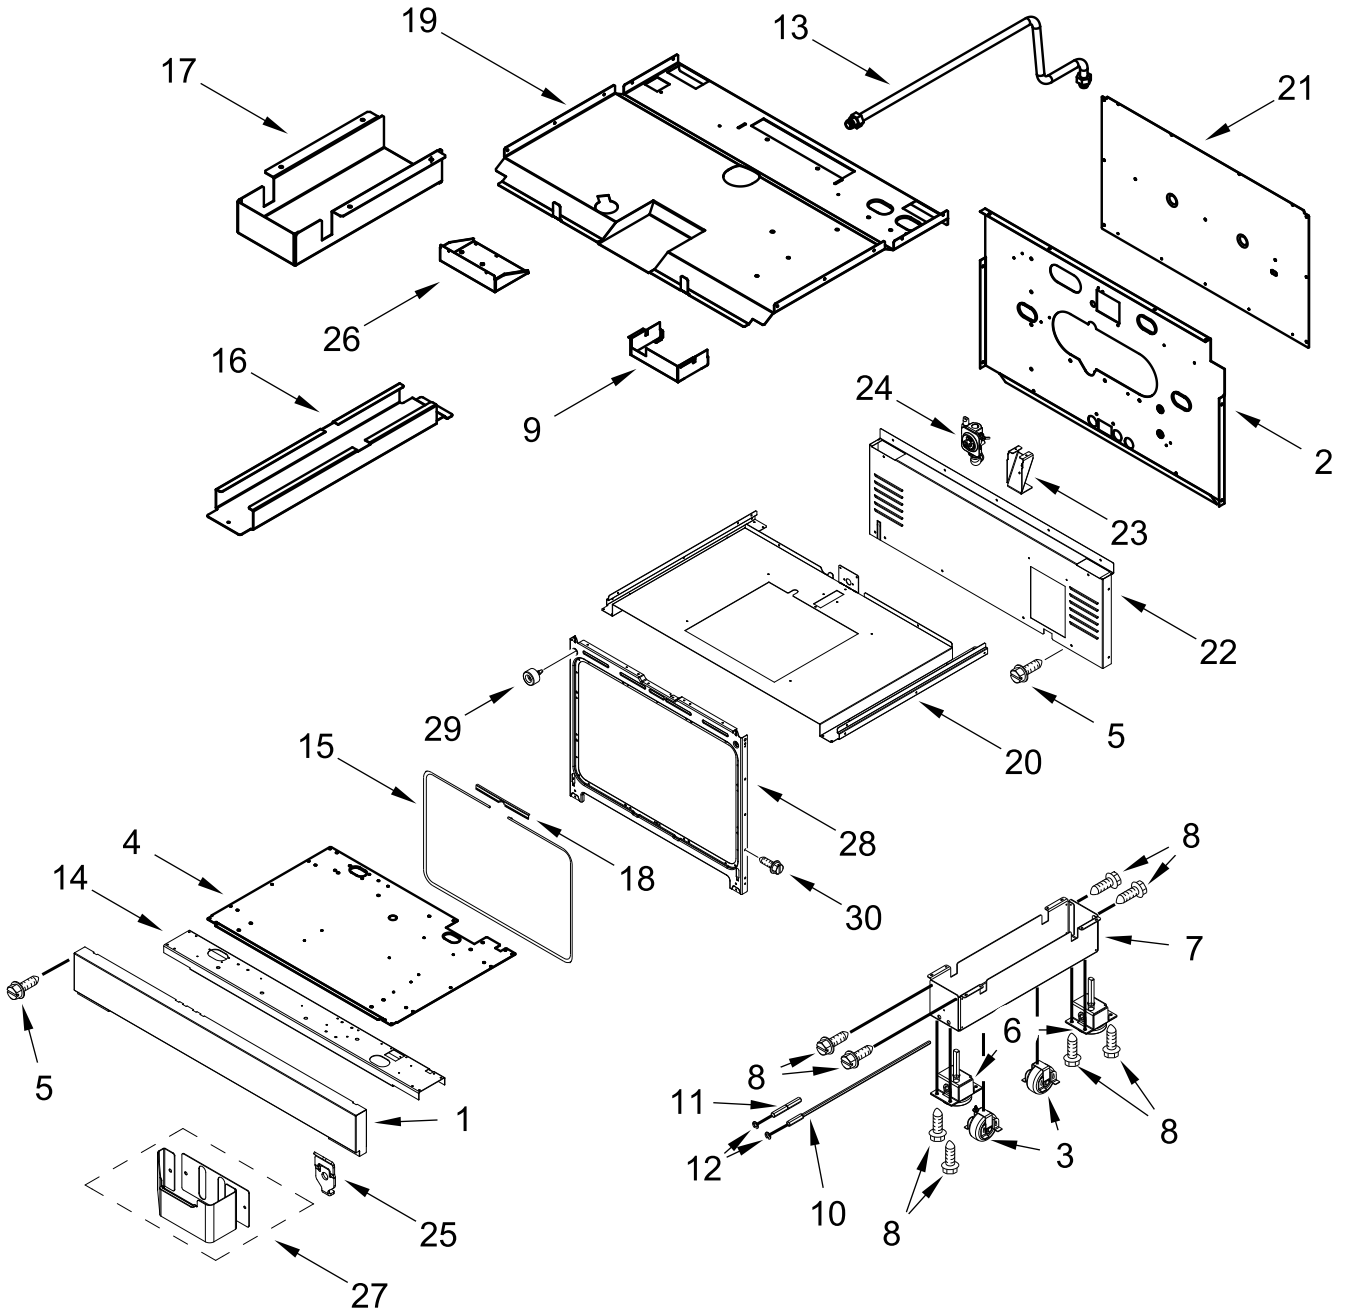

CHASSIS PARTS

CHASSIS PARTS

<u>Illus.</u> <u>No.</u>	<u>Part No.</u>	<u>Description</u>	<u>Illus.</u> <u>No.</u>	<u>Part No.</u>	<u>Description</u>	<u>Illus.</u> <u>No.</u>	<u>Part No.</u>	<u>Description</u>
1	W11394787	Kickplate	13	W11106963	Tube, Pressure Regulator	23	W11096823	Bracket, Pressure Regulator
2	W11324988	Back, Chassis	14	W11087493	Support, Channel	24	W10449140	Regulator, Pressure
3	W10138054	Assembly, Roller	15	W11115330	Gasket, Oven (36")	25	W11036559	Spring Clip, Range
4	W11095572	Duct, Bottom (36")	16	W11050145	Duct-Chassis, Rear	26	W11106341	Drawer, Appliance Manager
5	7101P426-60	Screw	17	W11368831	Channel, Wire	27	W11199181	Cover, Foot (Left)
6	9760860	Leveler	18	W11362015	Retainer, Gasket (9" Long)		W11199178	Cover, Foot (Right)
7	W10908710	Base, Leveling Leg	19	W11324985	Top, Chassis	28	W11192749	Frame, Front
8	4449743	Screw	20	W11040801	Chassis, Bottom	29	W10351278	Bumper & Screw
9	W11369237	Cabinet, Appliance Manager	21	W11103333	Panel, Back Top	30	3196560	Screw
10	W10115869	Shaft, Long	22	W11034133	Panel, Back Bottom			
11	W10115793	Shaft, Short						
12	489504	E-Ring