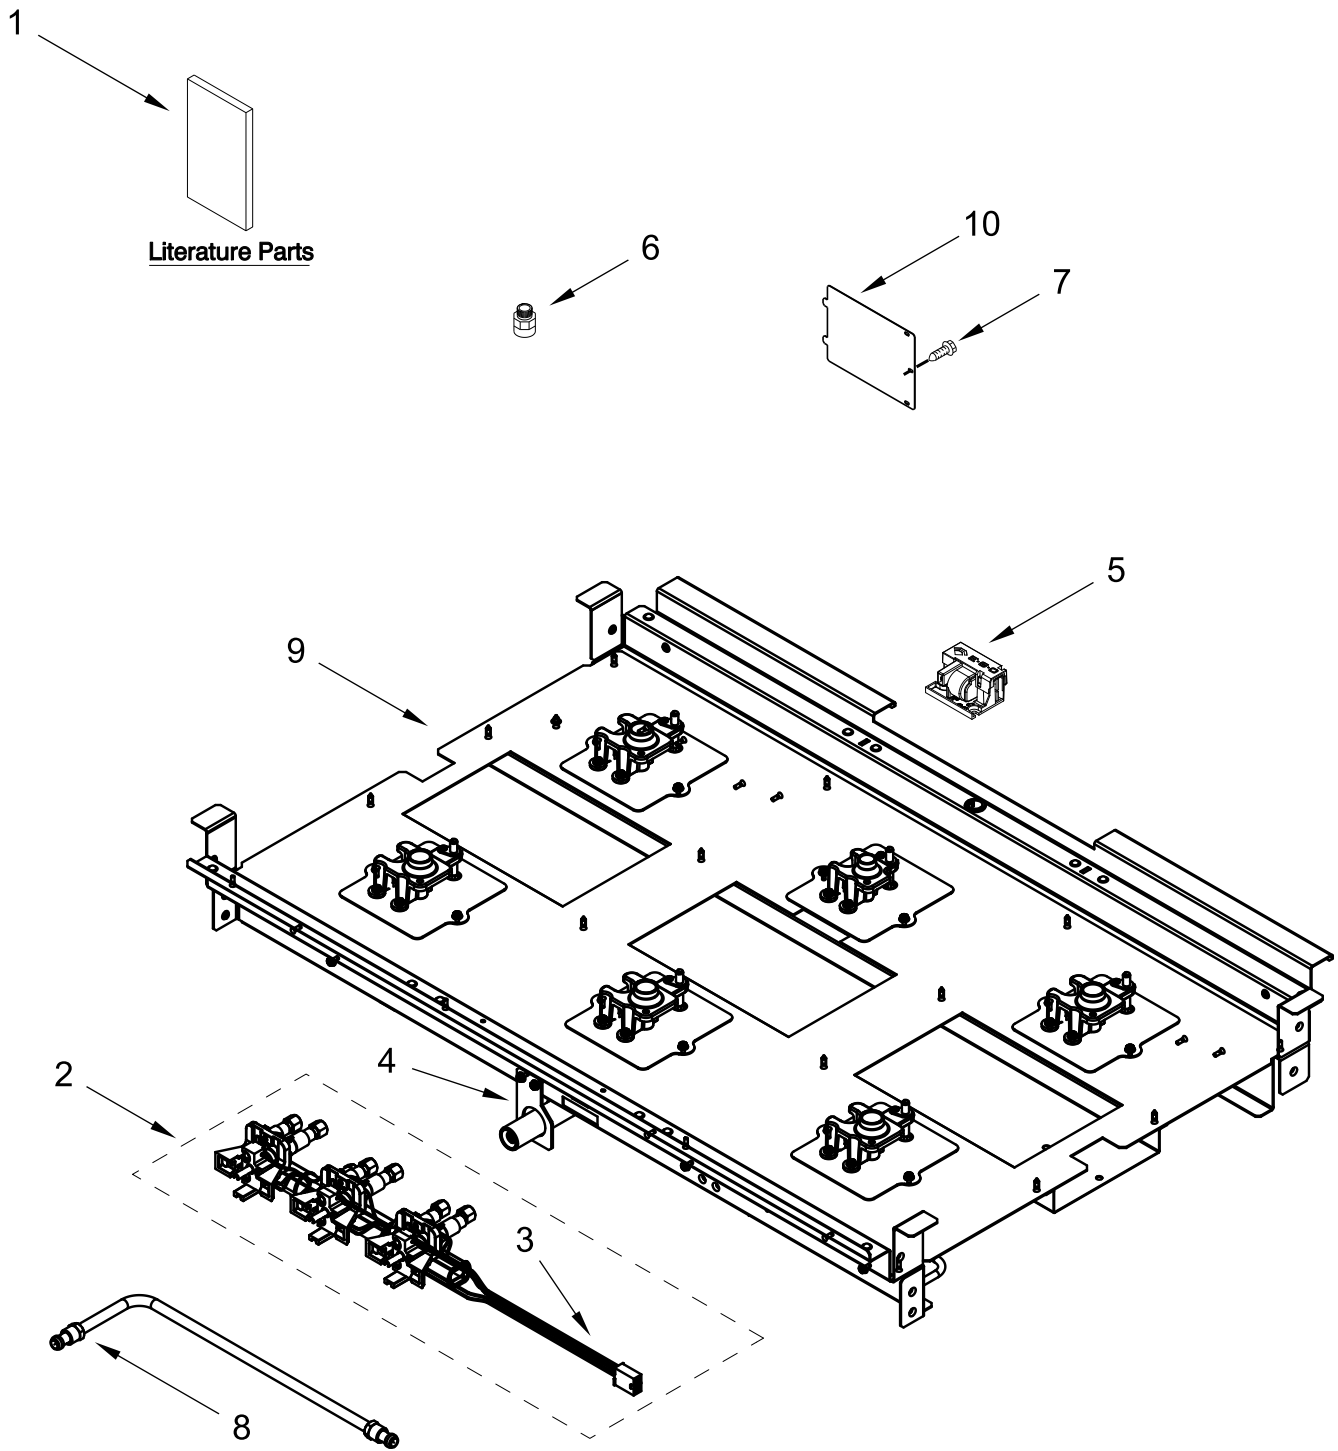

KitchenAid®

36" DUAL-FUEL FREESTANDING RANGE WITH 6 BURNERS

MODELS:

KFDC506JMB01 (Misty Blue)

BURNER BOX PARTS

BURNER BOX PARTS

<u>Illus. No.</u>	<u>Part No.</u>	<u>Description</u>	<u>Illus. No.</u>	<u>Part No.</u>	<u>Description</u>	<u>Illus. No.</u>	<u>Part No.</u>	<u>Description</u>
1		Literature Parts	2	W10892995	Assembly, Valve Manifold	10	W10115843	Cover, Ignition
	W11114331	Guide, Use And Care			(Left Front, Left Rear, Center Rear)			FOLLOWING PARTS NOT ILLUSTRATED
	W11114334	Instructions, Installation		W10893005	Assembly, Valve Manifold		W11200303	Harness, Main (36")
	W11184759	Guide, Internet Connectivity			(Center Front, Right Front, Right Rear)		W11200332	Harness, Cooktop
	W11202391	Diagram, Wiring (Cooktop)					W10780278	Harness, Door Lock
	W11202385	Diagram, Wiring (Oven)	3	W10903729	Switch, Harness		W11200325	Harness, Communication
	W11202289	Sheet, Tech	4	W11121194	Bracket, Manifold		W11242785	Harness, WIFI
	W11114332	Guide, Quick Start	5	W11121317	Module, Spark		W11212216	Cord, Power
			6	4453116	Adapter, Male		9759877	Retainer, Strain Relief
			7	7101P426-60	Screw		4450800	Screw, Grounding
			8	W10892073	Tube, Manifold Supply (Left)		W10253333	Bracket, Anti-Tip
				W10892334	Tube, Manifold Supply (Right)		7101P485-60	Screw, Anti-Tip Kit
			9		Box, Burner (Not Serviced)		W11238042	Kit, LP Conversion