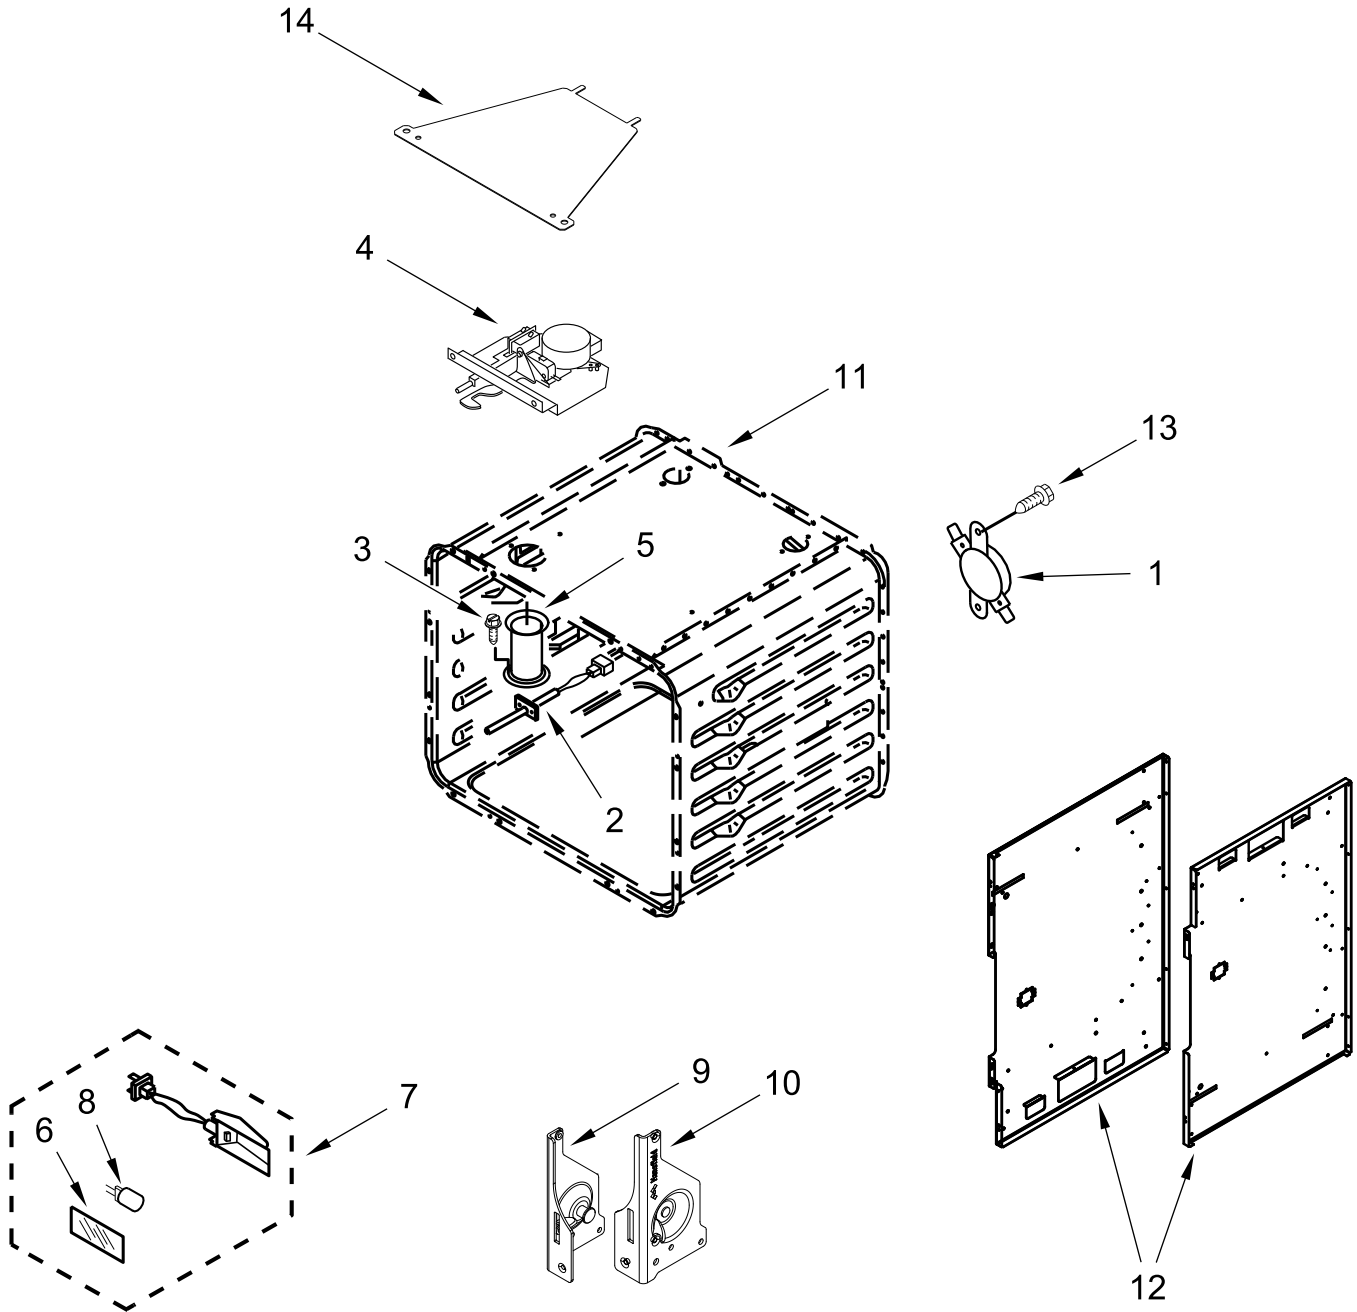

OVEN PARTS

OVEN PARTS

<u>Illus.</u> <u>No.</u>	<u>Part No.</u>	<u>Description</u>
1	4449751	Thermostat (TOD)
2	W10622170	Probe, Sensor
3	3196176	Screw
4	W10830016	Latch, Motorized
5	W11290663	Tube, Vent
6	W10169756	Lens, Light
7	W11223932	Assembly, Oven Light
8	W10169757	Bulb, Light
9	W11096294	Receiver, Hinge (Left)

<u>Illus.</u> <u>No.</u>	<u>Part No.</u>	<u>Description</u>
10	W11096293	Receiver, Hinge (Right)
11		Liner, Oven (Not Serviced)
12	W11102297	Chassis, Side (Left)
	W11102296	Chassis, Side (Right)
13	7101P426-60	Screw

<u>Illus.</u> <u>No.</u>	<u>Part No.</u>	<u>Description</u>
14	W10160858	Cover, Latch
		FOLLOWING PARTS NOT ILLUSTRATED
	W10282811	Insulation, Wrap
	W10282813	Insulation, Back, 36"
	3400968	Nut