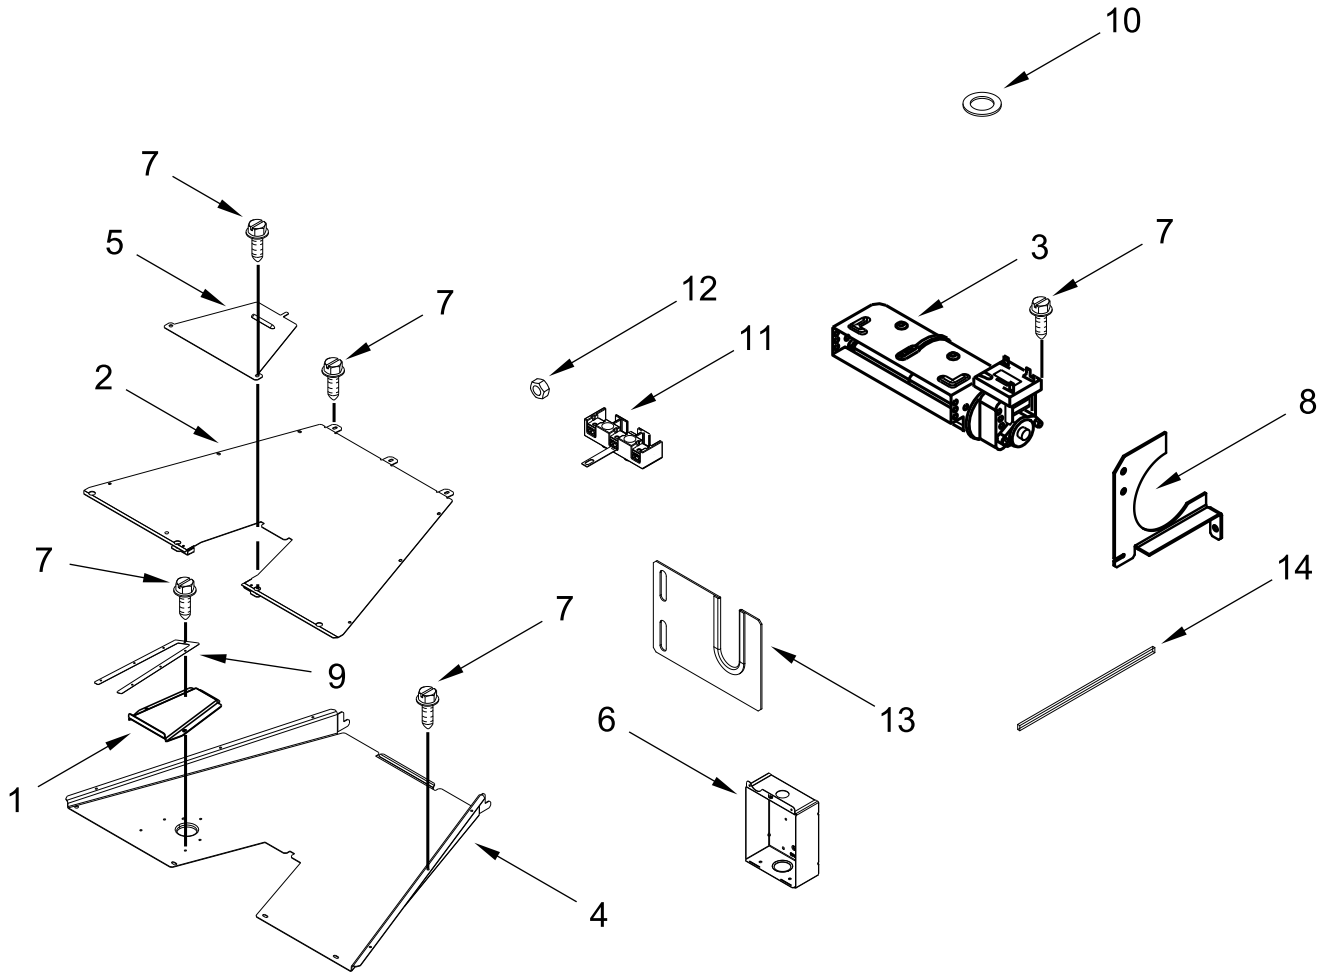

VENTING PARTS

VENTING PARTS

<u>Illus.</u> <u>No.</u>	<u>Part No.</u>	<u>Description</u>	<u>Illus.</u> <u>No.</u>	<u>Part No.</u>	<u>Description</u>	<u>Illus.</u> <u>No.</u>	<u>Part No.</u>	<u>Description</u>
1	W10818234	Slope, Exhaust Vent (30")	6	W11353392	Box, Terminal	13	W11106956	Cover, Channel
2	W11105223	Vent, Cooling Top (30")	7	7101P426-60	Screw	14	W10919715	Gasket
3	W11200129	Blower	8	W11047754	Bracket, Blower Mount			
4	W11105222	Vent, Cooling Bottom (30")	9	W10270397	Seal, Vent Slope (30")			
5	W11109518	Plate, Cooling Latch	10	W10270396	Seal, Chimney			
			11	9761958	Block, Terminal			
			12	112432	Nut, Hex