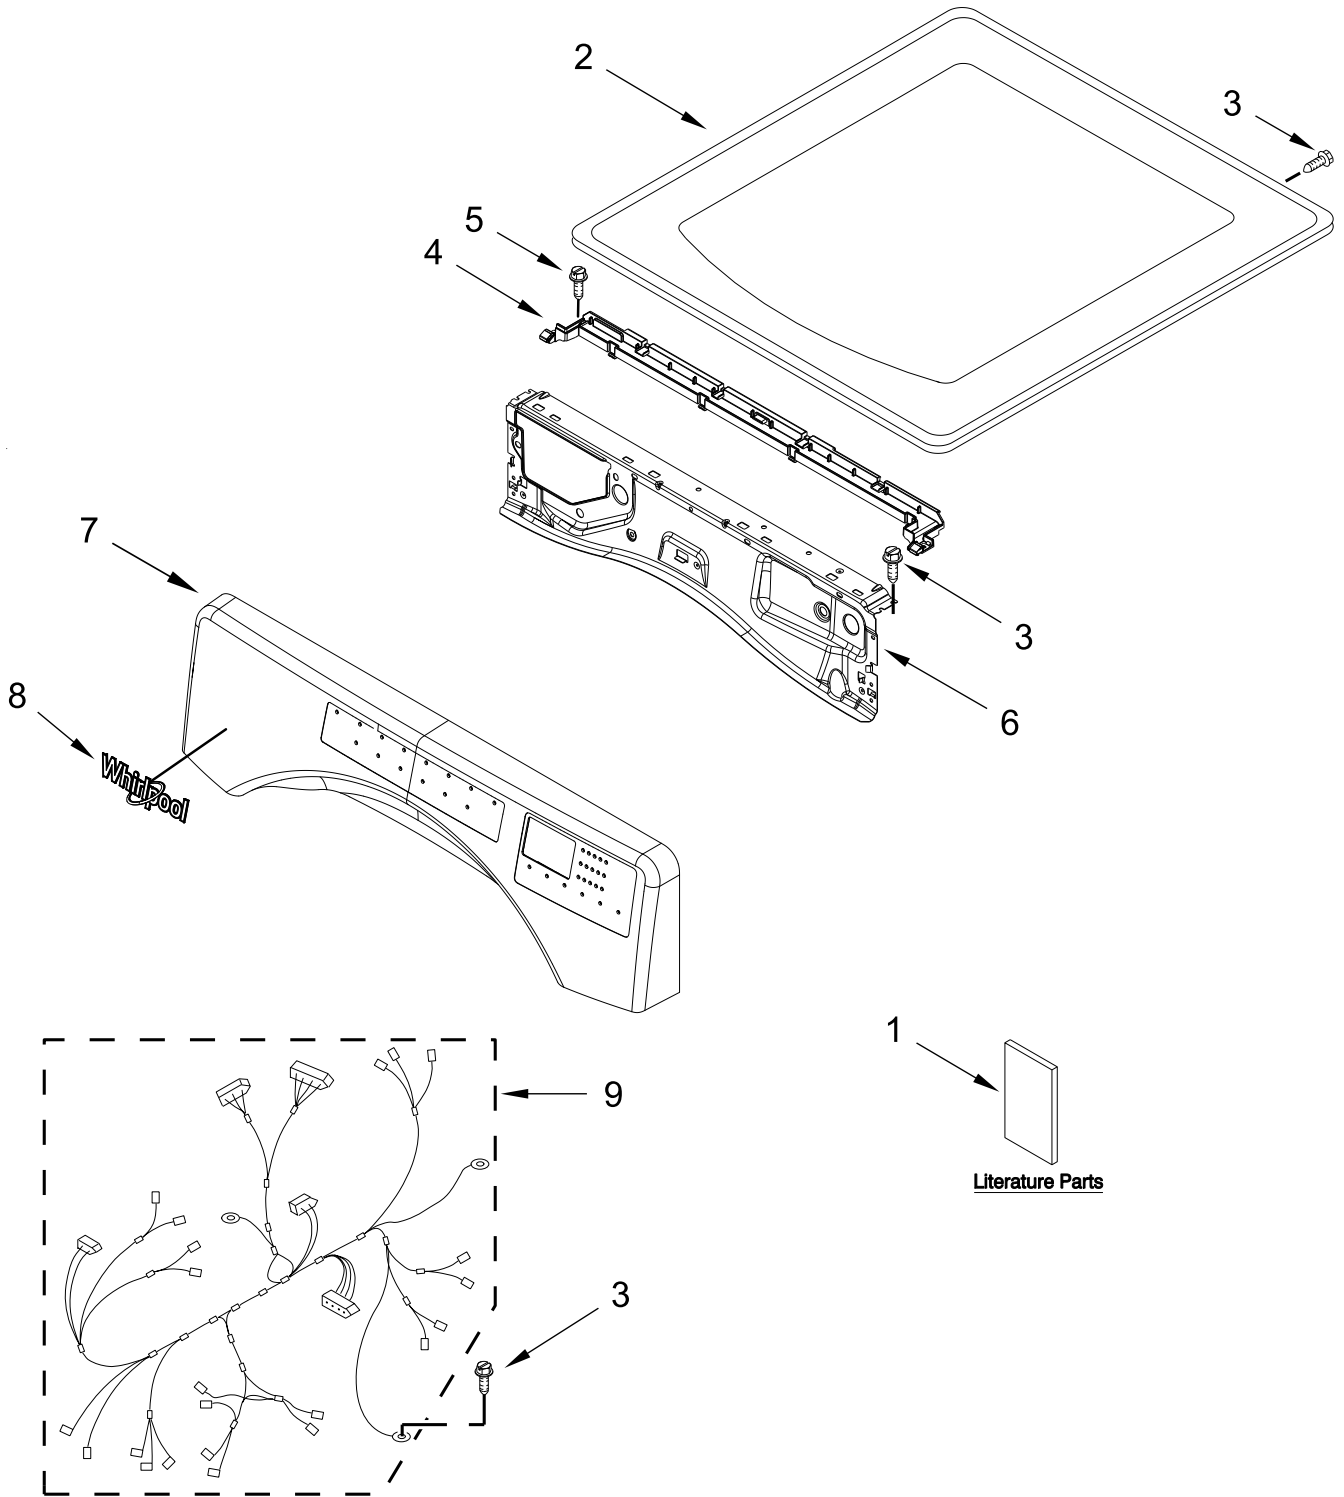

GAS DRYER

MODELS:

WGD9620HBK3 (Black Shadow)

TOP AND CONSOLE PARTS

TOP AND CONSOLE PARTS

<u>Illus.</u> <u>No.</u>	<u>Part No.</u>	<u>Description</u>	<u>Illus.</u> <u>No.</u>	<u>Part No.</u>	<u>Description</u>	<u>Illus.</u> <u>No.</u>	<u>Part No.</u>	<u>Description</u>
1		Literature Parts	2		Top	6	W10208198	Bracket, Console
	W11361424	Owners Manual		W11200177	Black Shadow	7		Console Assembly
	W11463121	Tech Sheet	3	693995	Screw		W11169098	Black Shadow
	W11457204	Wiring Diagram	4	W11255768	Channel, Water	8	W10884773	Badge
	W11356338	Quick Start Guide	5	12990702	Screw	9	W11157861	Harness, Main

CABINET PARTS

CABINET PARTS

<u>Illus.</u> <u>No.</u>	<u>Part No.</u>	<u>Description</u>	<u>Illus.</u> <u>No.</u>	<u>Part No.</u>	<u>Description</u>	<u>Illus.</u> <u>No.</u>	<u>Part No.</u>	<u>Description</u>
1	8317339	Cover, Terminal Block	14	W11307535	Assembly, Door Switch	30	W10121316	Clamp, Motor Mount
2	3390647	Screw	15	W11084215	Bracket, Hinge	31	W11404905	Bracket, Motor Mounting
3	W10773242	Screw	16	3387242	Seal, Front Panel	32	W10774832	Switch, Broken Belt
4	W10208382	Bracket, Rear	17	3357011	Screw	33	343641	Screw
5	W10487430	Panel, Rear	18		Plug, Front Panel	34	3387610	Belt, Drive
6		Panel, Side (Left)		8573008	Black	35	W11308561	Cord, Power
	W11194423	Black Shadow	19	W10288126	Screw			DRYER EXHAUST KIT NOT INCLUDED
7		Panel, Side (Right)	20	W11126752	Strike, Door			
	W11194424	Black Shadow	21		Panel, Front		W10323246	Kit, 4-Way Vent
8	W11461195	Appliance Control Unit (ACU)		W11413353	Black Shadow			
9	693995	Screw	22	3978776	Bracket, Gas Pipe			
10	W10504381	Pad, Foam	23	W10547287	Assembly, Idler			
11	8529757	Bracket, Burner	24	W10468057	Assembly, Pulley			
12	8565046	Base, Cabinet	25	W10512946	Washer, Tri Ring			
13	3392100	Foot, Dryer	26	W10446781	Spring, Idler			
	279810	Foot, Optional (Extended Length Package Of 2) (Not Included)	27	3389420	Screw			
			28	W11322192	Assembly, Motor			
			29	8066184	Pulley, Motor			