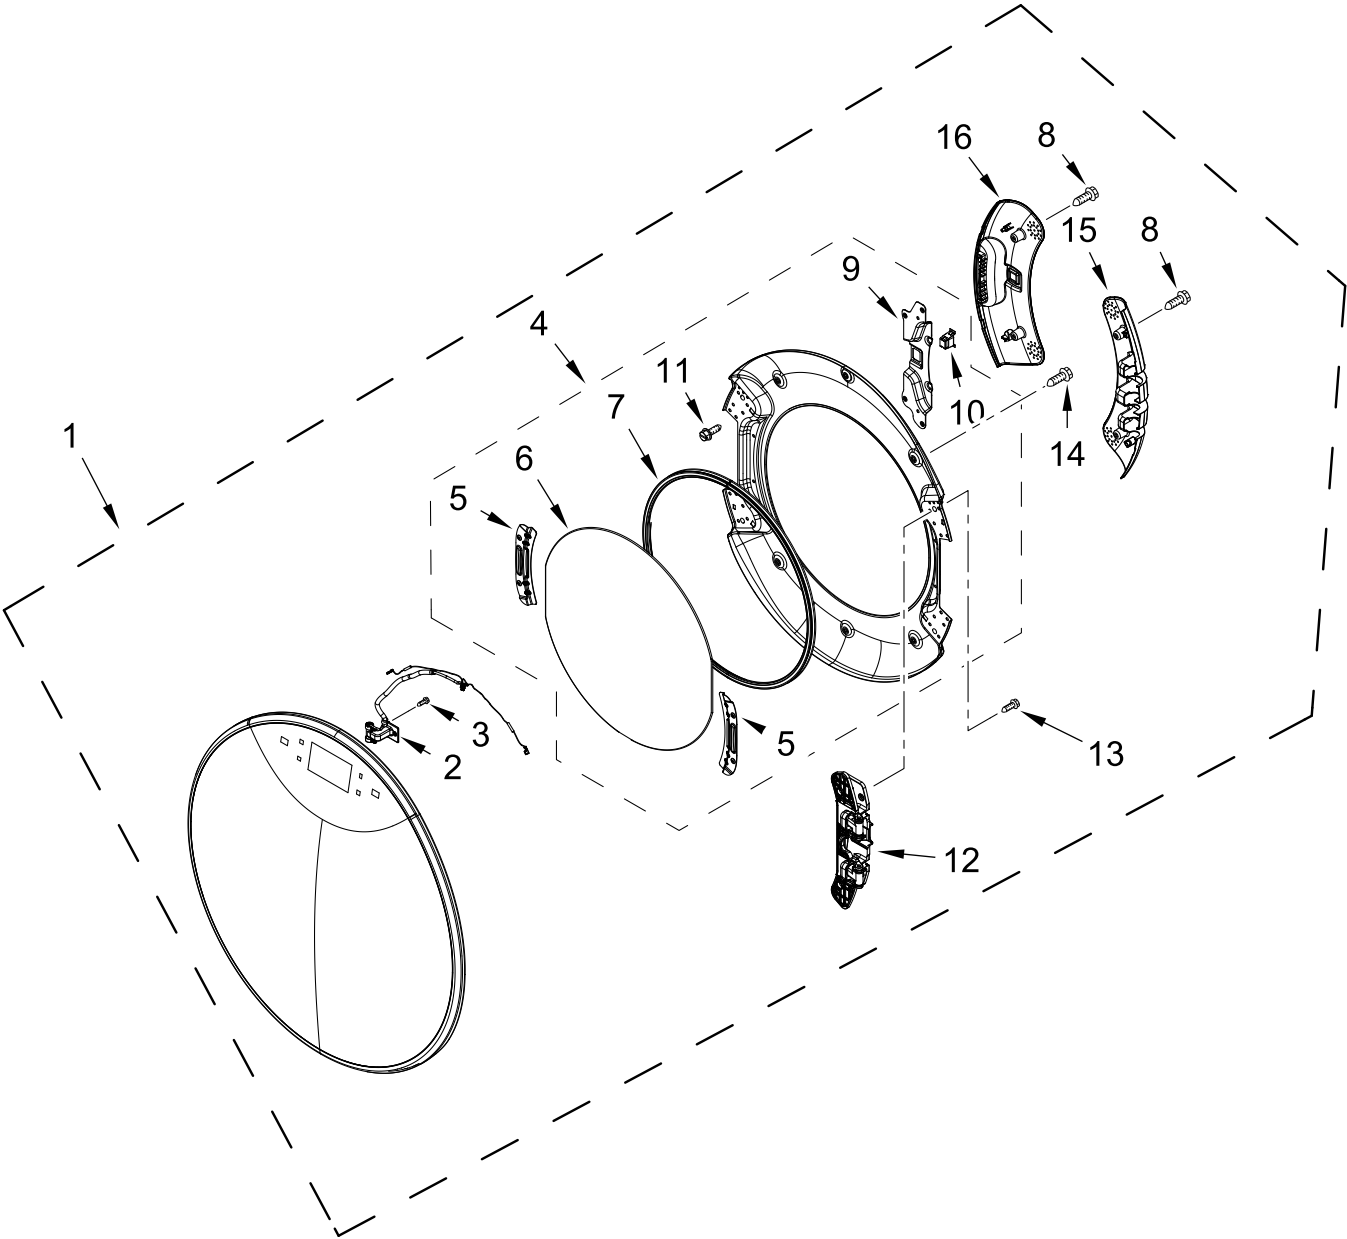

GAS DRYER

MODELS:

WGD9620HBK3 (Black Shadow)

TOP AND CONSOLE PARTS

TOP AND CONSOLE PARTS

<u>Illus.</u> <u>No.</u>	<u>Part No.</u>	<u>Description</u>	<u>Illus.</u> <u>No.</u>	<u>Part No.</u>	<u>Description</u>	<u>Illus.</u> <u>No.</u>	<u>Part No.</u>	<u>Description</u>
1		Literature Parts	2		Top	6	W10208198	Bracket, Console
	W11361424	Owners Manual		W11200177	Black Shadow	7		Console Assembly
	W11463121	Tech Sheet	3	693995	Screw		W11169098	Black Shadow
	W11457204	Wiring Diagram	4	W11255768	Channel, Water	8	W10884773	Badge
	W11356338	Quick Start Guide	5	12990702	Screw	9	W11157861	Harness, Main

DOOR PARTS

DOOR PARTS

<u>Illus. No.</u>	<u>Part No.</u>	<u>Description</u>	<u>Illus. No.</u>	<u>Part No.</u>	<u>Description</u>	<u>Illus. No.</u>	<u>Part No.</u>	<u>Description</u>
1		Assembly, Outer Door	6	W10891207	Glass, Door	13	8540479	Screw, Grounding
	W11395101	Chrome Shadow	7	W11183899	Seal, Glass	14	9740849	Screw
2	W11114000	Harness, Tube Assembly	8	9742177	Screw	15	W11114026	Cover, Hinge
			9	W11050690	Bracket, Door Catch	16	W11114028	Cover, Handle
3	8534022	Screw	10	W10208401	Assembly, Spring Catch			
4		Assembly, Inner Door						
	W11114023	Chrome Shadow	11	W10288126	Screw			
5	W11100789	Bracket, Glass	12	W11114002	Hinge Assembly			