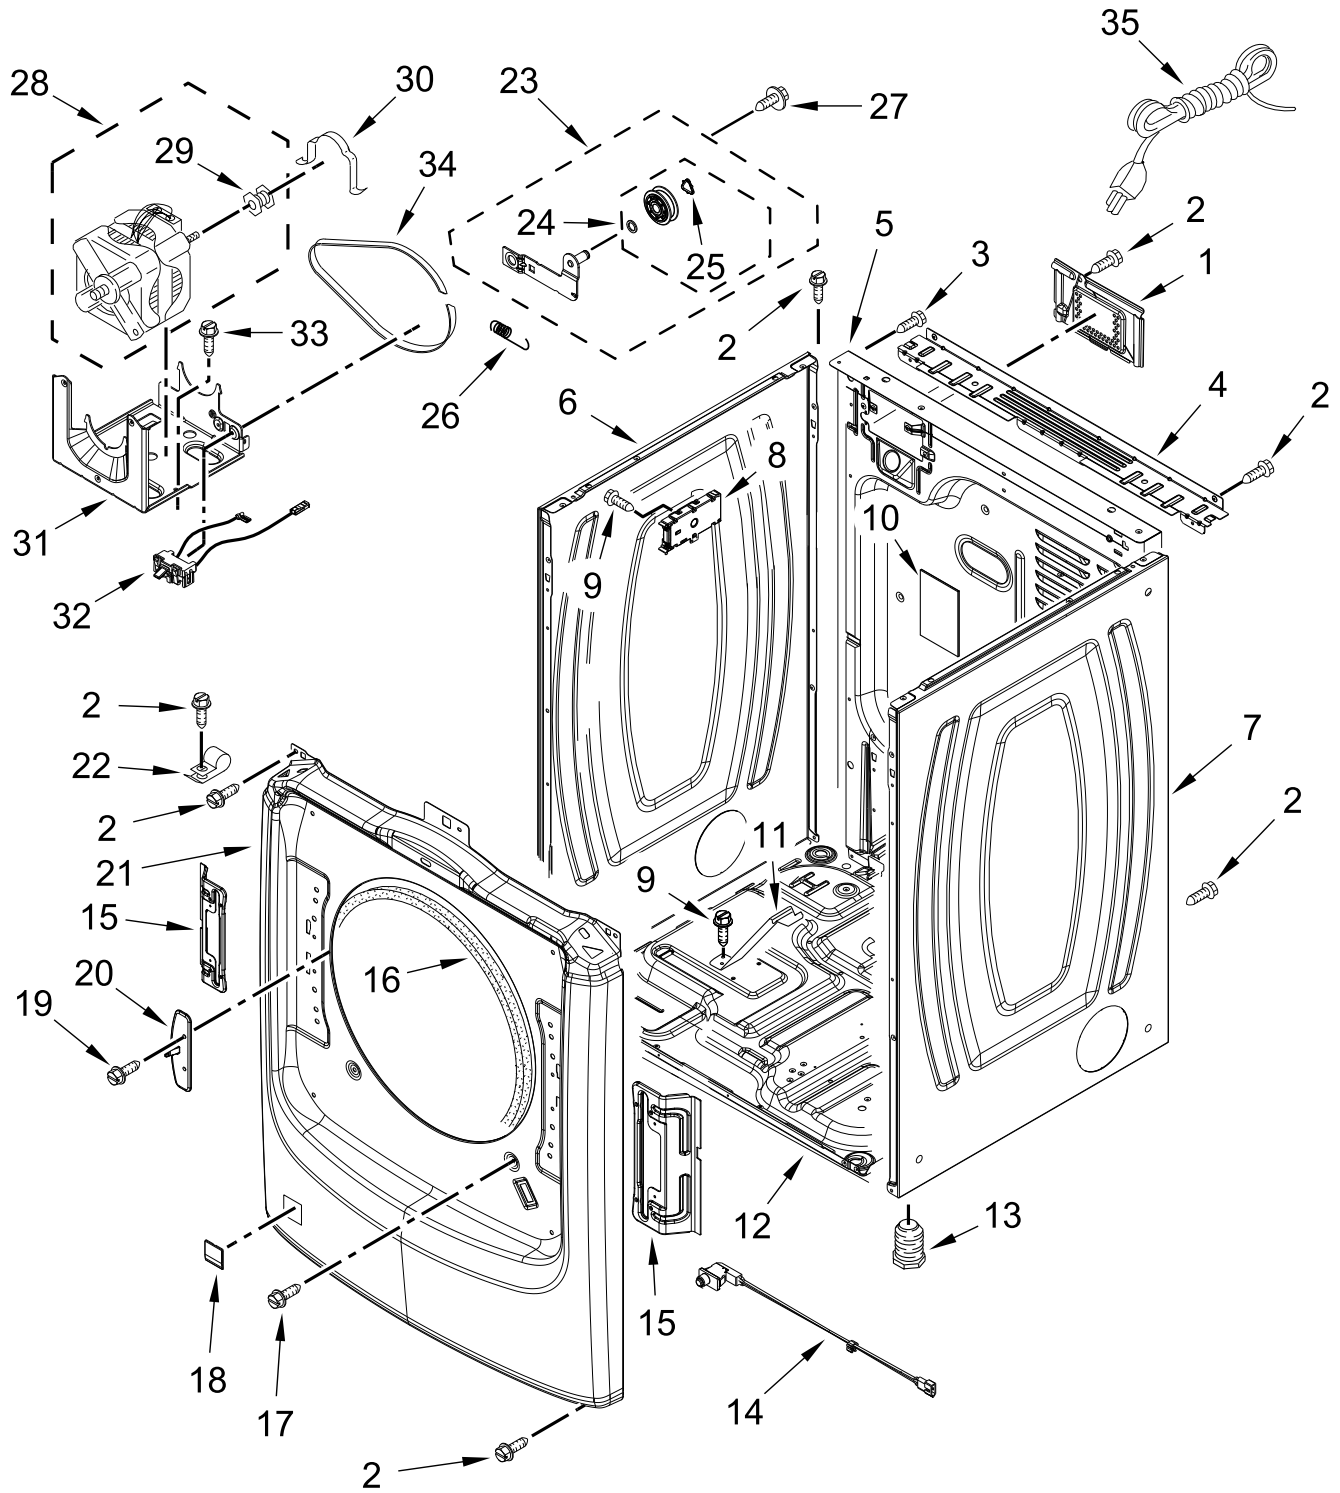

GAS DRYER

MODELS:

WGD9620HBK3 (Black Shadow)

TOP AND CONSOLE PARTS

TOP AND CONSOLE PARTS

<u>Illus.</u> <u>No.</u>	<u>Part No.</u>	<u>Description</u>	<u>Illus.</u> <u>No.</u>	<u>Part No.</u>	<u>Description</u>	<u>Illus.</u> <u>No.</u>	<u>Part No.</u>	<u>Description</u>
1		Literature Parts	2		Top	6	W10208198	Bracket, Console
	W11361424	Owners Manual		W11200177	Black Shadow	7		Console Assembly
	W11463121	Tech Sheet	3	693995	Screw		W11169098	Black Shadow
	W11457204	Wiring Diagram	4	W11255768	Channel, Water	8	W10884773	Badge
	W11356338	Quick Start Guide	5	12990702	Screw	9	W11157861	Harness, Main

CABINET PARTS

CABINET PARTS

<u>Illus.</u> <u>No.</u>	<u>Part No.</u>	<u>Description</u>	<u>Illus.</u> <u>No.</u>	<u>Part No.</u>	<u>Description</u>	<u>Illus.</u> <u>No.</u>	<u>Part No.</u>	<u>Description</u>
1	8317339	Cover, Terminal Block	14	W11307535	Assembly, Door Switch	30	W10121316	Clamp, Motor Mount
2	3390647	Screw	15	W11084215	Bracket, Hinge	31	W11404905	Bracket, Motor Mounting
3	W10773242	Screw	16	3387242	Seal, Front Panel	32	W10774832	Switch, Broken Belt
4	W10208382	Bracket, Rear	17	3357011	Screw	33	343641	Screw
5	W10487430	Panel, Rear	18		Plug, Front Panel	34	3387610	Belt, Drive
6		Panel, Side (Left)		8573008	Black	35	W11308561	Cord, Power
	W11194423	Black Shadow	19	W10288126	Screw			DRYER EXHAUST KIT NOT INCLUDED
7		Panel, Side (Right)	20	W11126752	Strike, Door			
	W11194424	Black Shadow	21		Panel, Front		W10323246	Kit, 4-Way Vent
8	W11461195	Appliance Control Unit (ACU)		W11413353	Black Shadow			
9	693995	Screw	22	3978776	Bracket, Gas Pipe			
10	W10504381	Pad, Foam	23	W10547287	Assembly, Idler			
11	8529757	Bracket, Burner	24	W10468057	Assembly, Pulley			
12	8565046	Base, Cabinet	25	W10512946	Washer, Tri Ring			
13	3392100	Foot, Dryer	26	W10446781	Spring, Idler			
	279810	Foot, Optional (Extended Length Package Of 2) (Not Included)	27	3389420	Screw			
			28	W11322192	Assembly, Motor			
			29	8066184	Pulley, Motor			