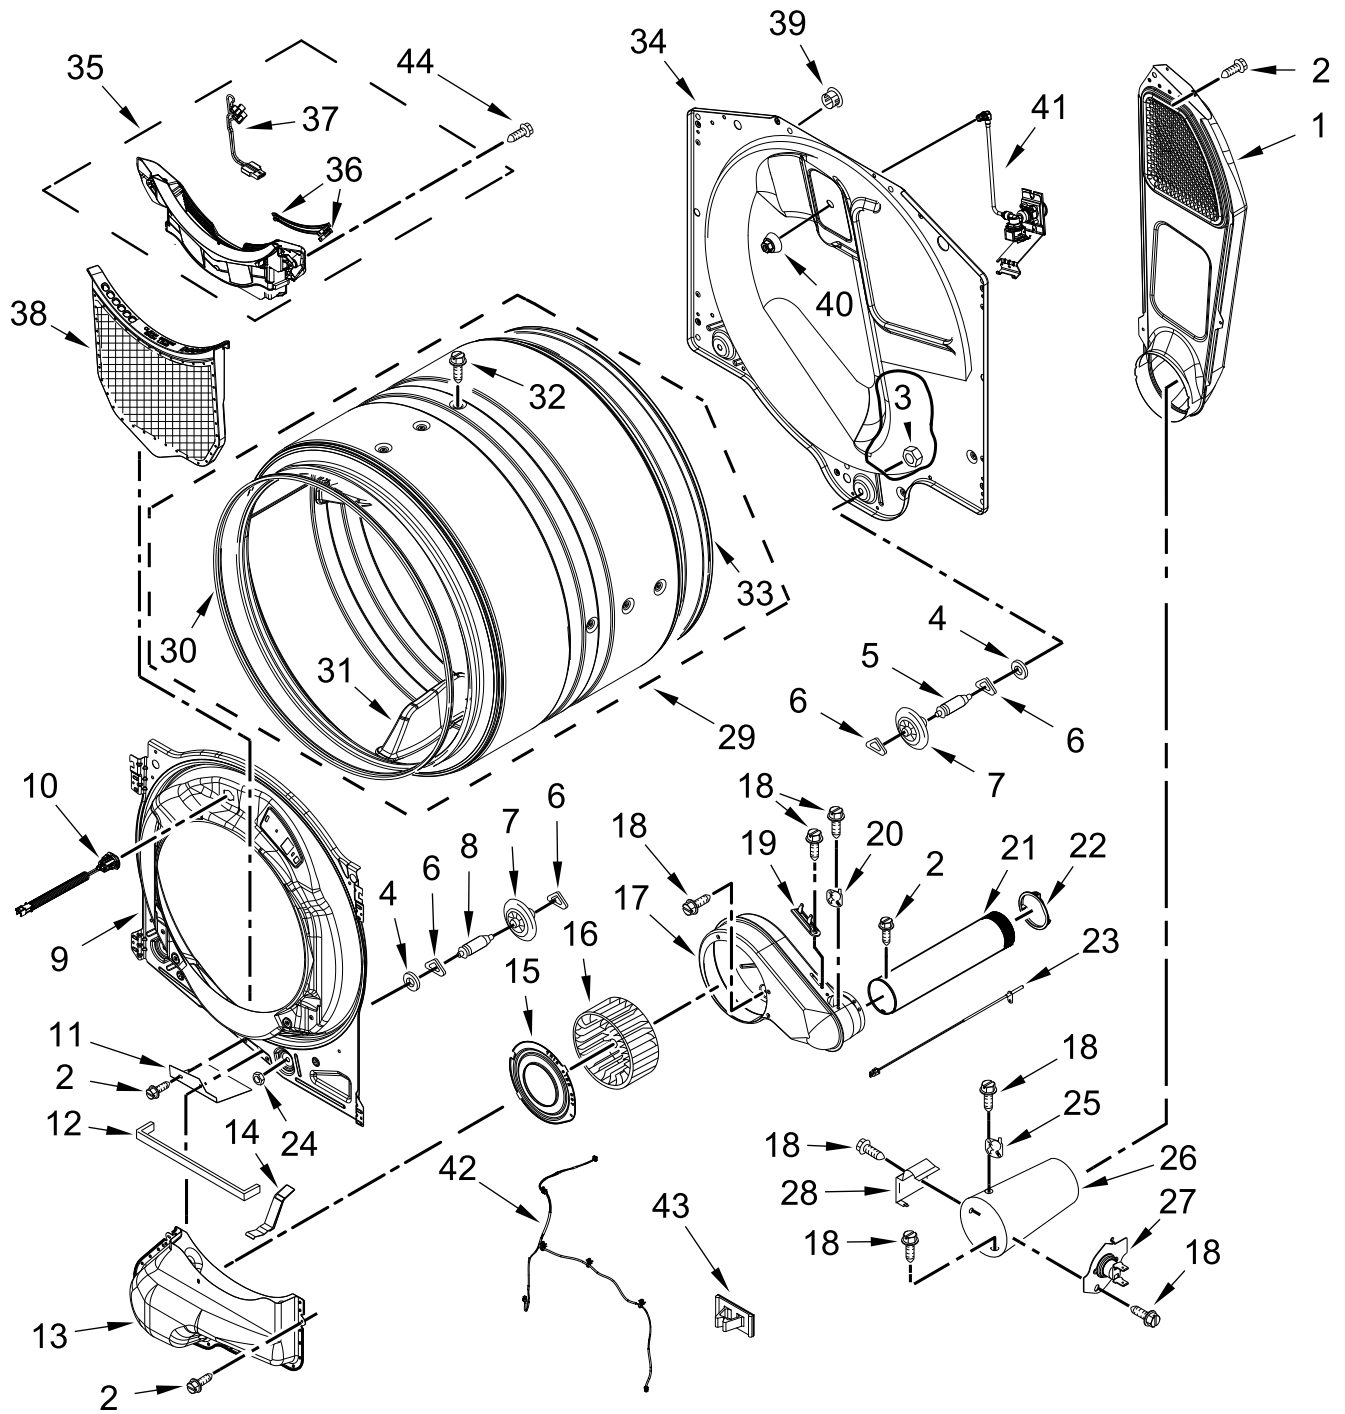

BULKHEAD PARTS

BULKHEAD PARTS

<u>Illus. No.</u>	<u>Part No.</u>	<u>Description</u>	<u>Illus. No.</u>	<u>Part No.</u>	<u>Description</u>	<u>Illus. No.</u>	<u>Part No.</u>	<u>Description</u>
1	W10293765	Assembly, Air Duct	16	697772	Wheel, Blower	34	W11209933	Bulkhead, Rear
2	3390647	Screw	17	W10211911	Housing, Blower	35	W10672683	Assembly, Outlet Grill and Housing
3	W10001120	Nut, Hex (Left Hand Thread)	18	693995	Screw	36	3387223	Sensor, Electrode
4	3387459	Washer	19	W10693363	Fuse, Thermal (91C)	37	W10298258	Harness, Sensor
5	W10359272	Shaft, Drum Roller - Left Hand Thread	20	8577274	Thermistor	38		Lint Screen
6	W10512946	Washer, Tri Ring	21	W10342188	Exhaust Pipe		W10516085	White
7	W10314171	Roller, Support	22	W10344699	Collar, Duct	39	8529007	Plug, Rear Bulkhead
8	W10359271	Shaft, Drum Roller - Right Hand Thread	23	W10623852	Thermistor, Gas Inlet	40	W11100488	Nozzle, Cap
9	W10673491	Bulkhead, Front	24	3934666	Nut, Hex	41	W11157054	Valve and Hose Assembly
10	W11203983	Assembly, Drum Light	25	3391912	Thermostat, Hi Limit	42	W11109740	Harness UI Outer Door, RH
11	W11257251	Shield, Blower	26	8573824	Funnel, Burner	43	W10352217	Clip, Tube
12	W10211950	Seal, Housing Outlet	27	8573713	Cut-Off, Thermal	44	3387230	Screw
13	W10211896	Assembly, Lint Duct	28	338906	Sensor, Radiant			
14	W10414388	Clip, Lint Duct	29	W10541657	Assembly, Drum (Complete)			
15	W11254843	Assembly, Collar (Includes Seal)	30	W10521122	Seal, Drum Front			
			31	W10280771	Baffle, Drum			
			32	W10219342	Screw			
			33	W10521118	Seal, Drum