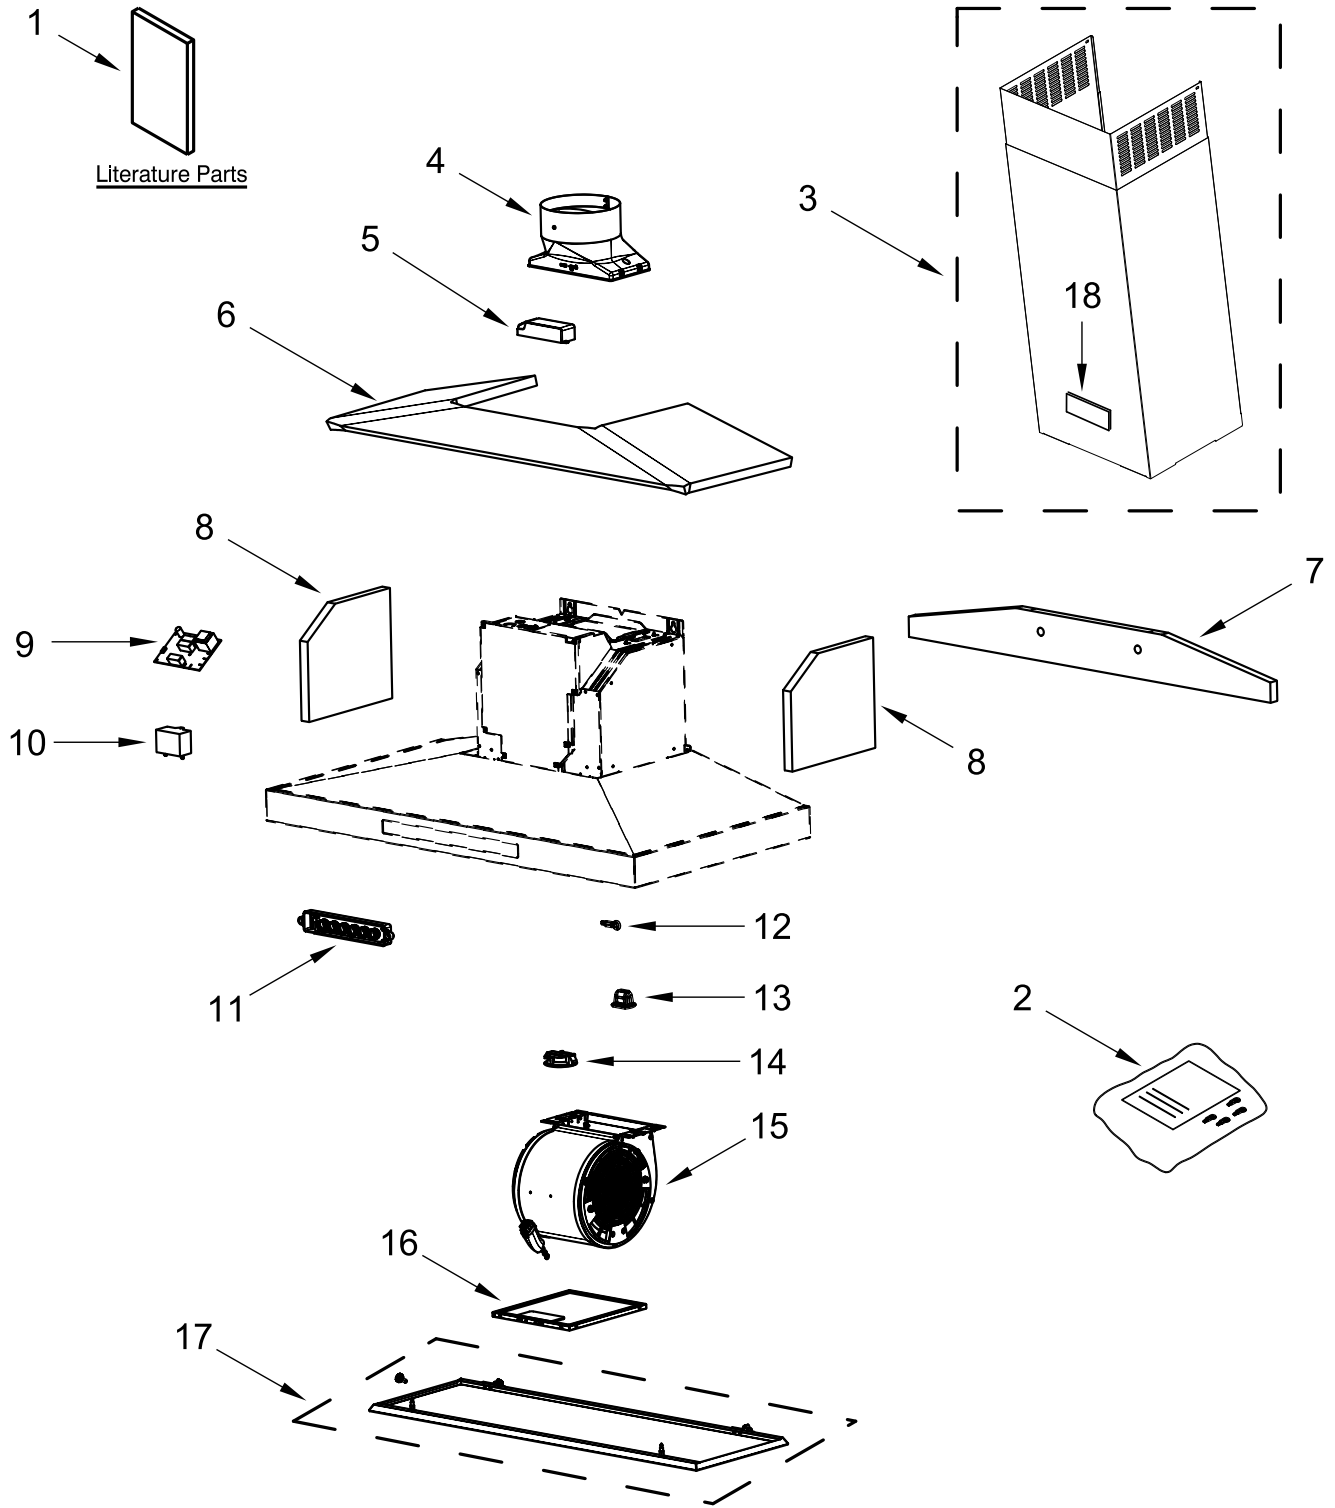

KitchenAid®

**30" AND 36" PROFESSIONAL HOOD
(Wall-Mount Perimetric Canopy)**

MODELS:

KVWB600DSS3 (Stainless)

KVWB606DSS3 (Stainless)

HOOD PARTS

HOOD PARTS

<u>Illus. No.</u>	<u>Part No.</u>	<u>Description</u>	<u>Illus. No.</u>	<u>Part No.</u>	<u>Description</u>	<u>Illus. No.</u>	<u>Part No.</u>	<u>Description</u>
1		Literature Parts	7		Insulation, Back	15	W10638161	Blower, Fan
	W10674118	Use and Care Guide		W10727038	30" Model Only	16	W10727013	Filter, Grease
2	W11321343	Hardware, Installation		W10727040	36" Model Only	17		Panel, Perimetric
3	W11321337	Chimney, Upper and Lower	8	W10717244	Insulation, Side		W10735352	30" Model Only
4	W10592040	Damper, Hood	9	W11291913	Board, Control		W10735373	36" Model Only
5	W11281878	Driver, LED	10	W11245979	Capacitor (25 MF)	18	W10518673	Nameplate
6		Insulation	11	W10716813	Control, Electronic			
	W10716812	30" Model Only	12	W10716822	Sensor, Speed			
	W10727039	36" Model Only	13	W10735735	Clip, Panel			
			14	W11488580	Light, LED			