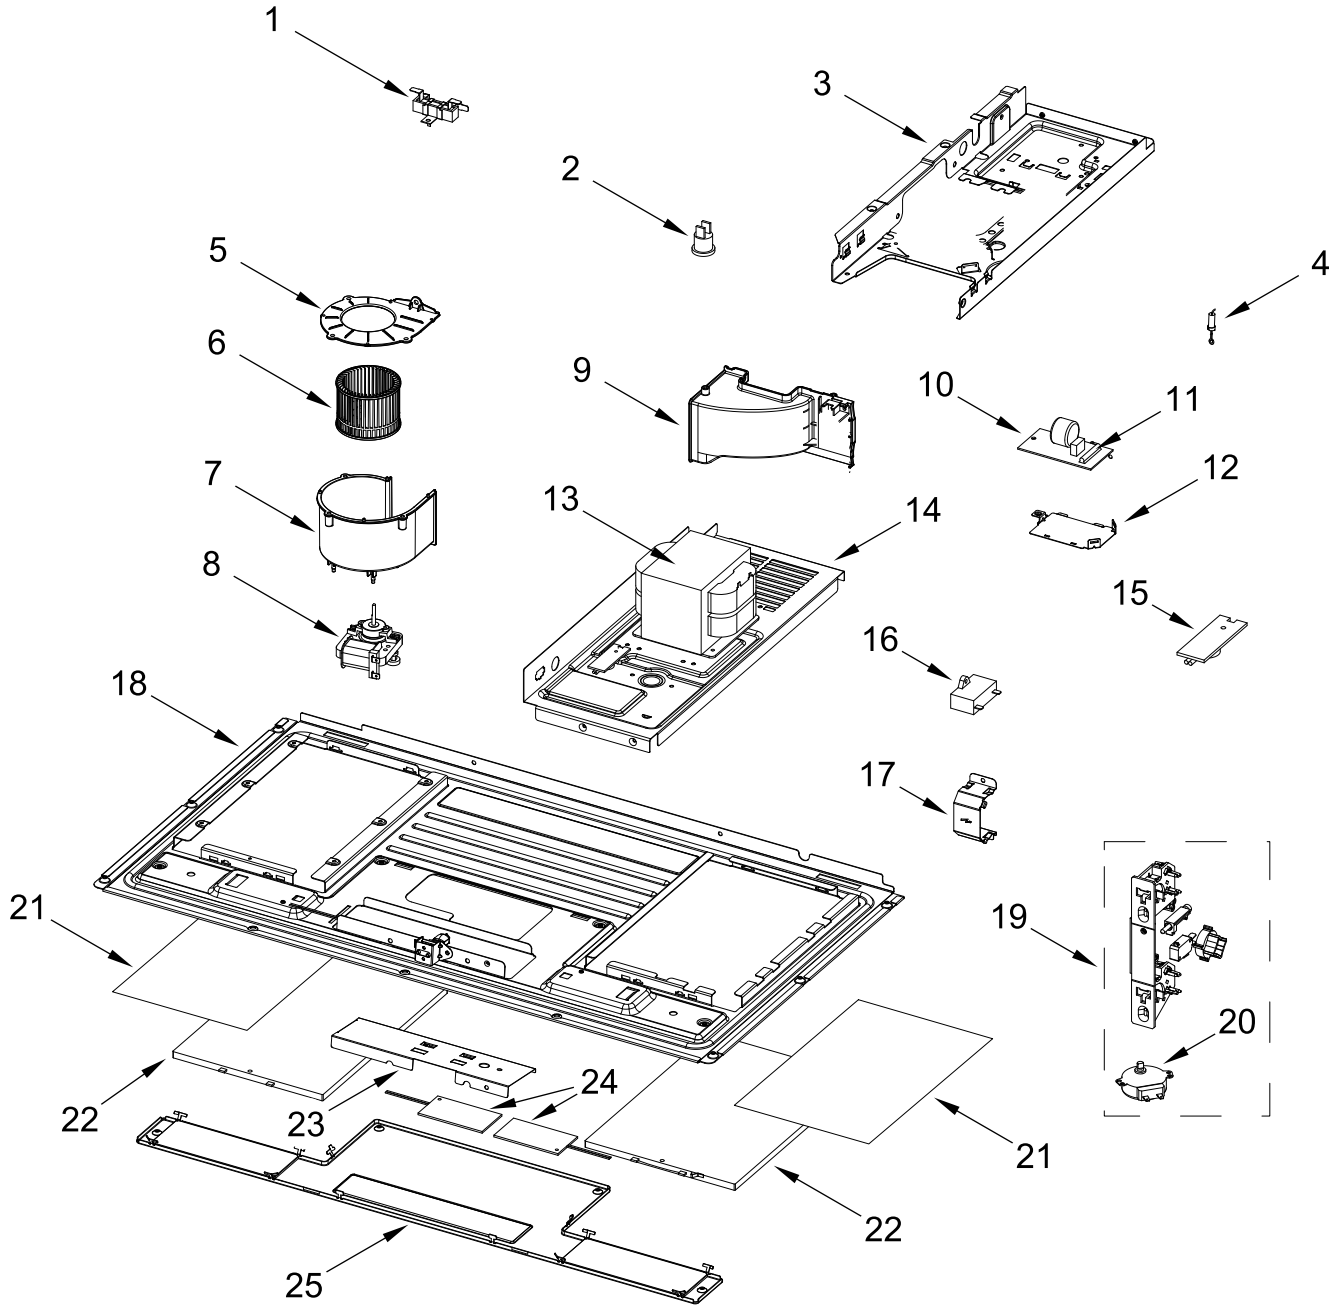

<u>Illus. No.</u>	<u>Part No.</u>	<u>Description</u>	<u>Illus. No.</u>	<u>Part No.</u>	<u>Description</u>	<u>Illus. No.</u>	<u>Part No.</u>	<u>Description</u>
1		Literature Parts	3		Control Panel, Right	6	W11083284	Backer, Control
	W11199606	Installation Instructions		W11226994	White	7	W11416373	PCBA, Appliance Control Unit
	W11236924	Use and Care Guide		W11226996	Black			
	W11398328	Tech Sheet		W11226997	Stainless			
2		Control Panel, Left	4		Cover, Top			
	W11226999	White		W11109987	White			
	W11227002	Black		W11083285	Black			
	W11227003	Stainless	5	W11389838	PCBA, User Interface			
	W11227004	Black Stainless						

DOOR PARTS

DOOR PARTS

Illus.

<u>No.</u>	<u>Part No.</u>	<u>Description</u>
1		Door, Complete
	W11226988	White
	W11226990	Black
	W11226991	Stainless
	W11226992	Black Stainless
2	W10754513	Nameplate

INTERIOR AND VENTILATION PARTS