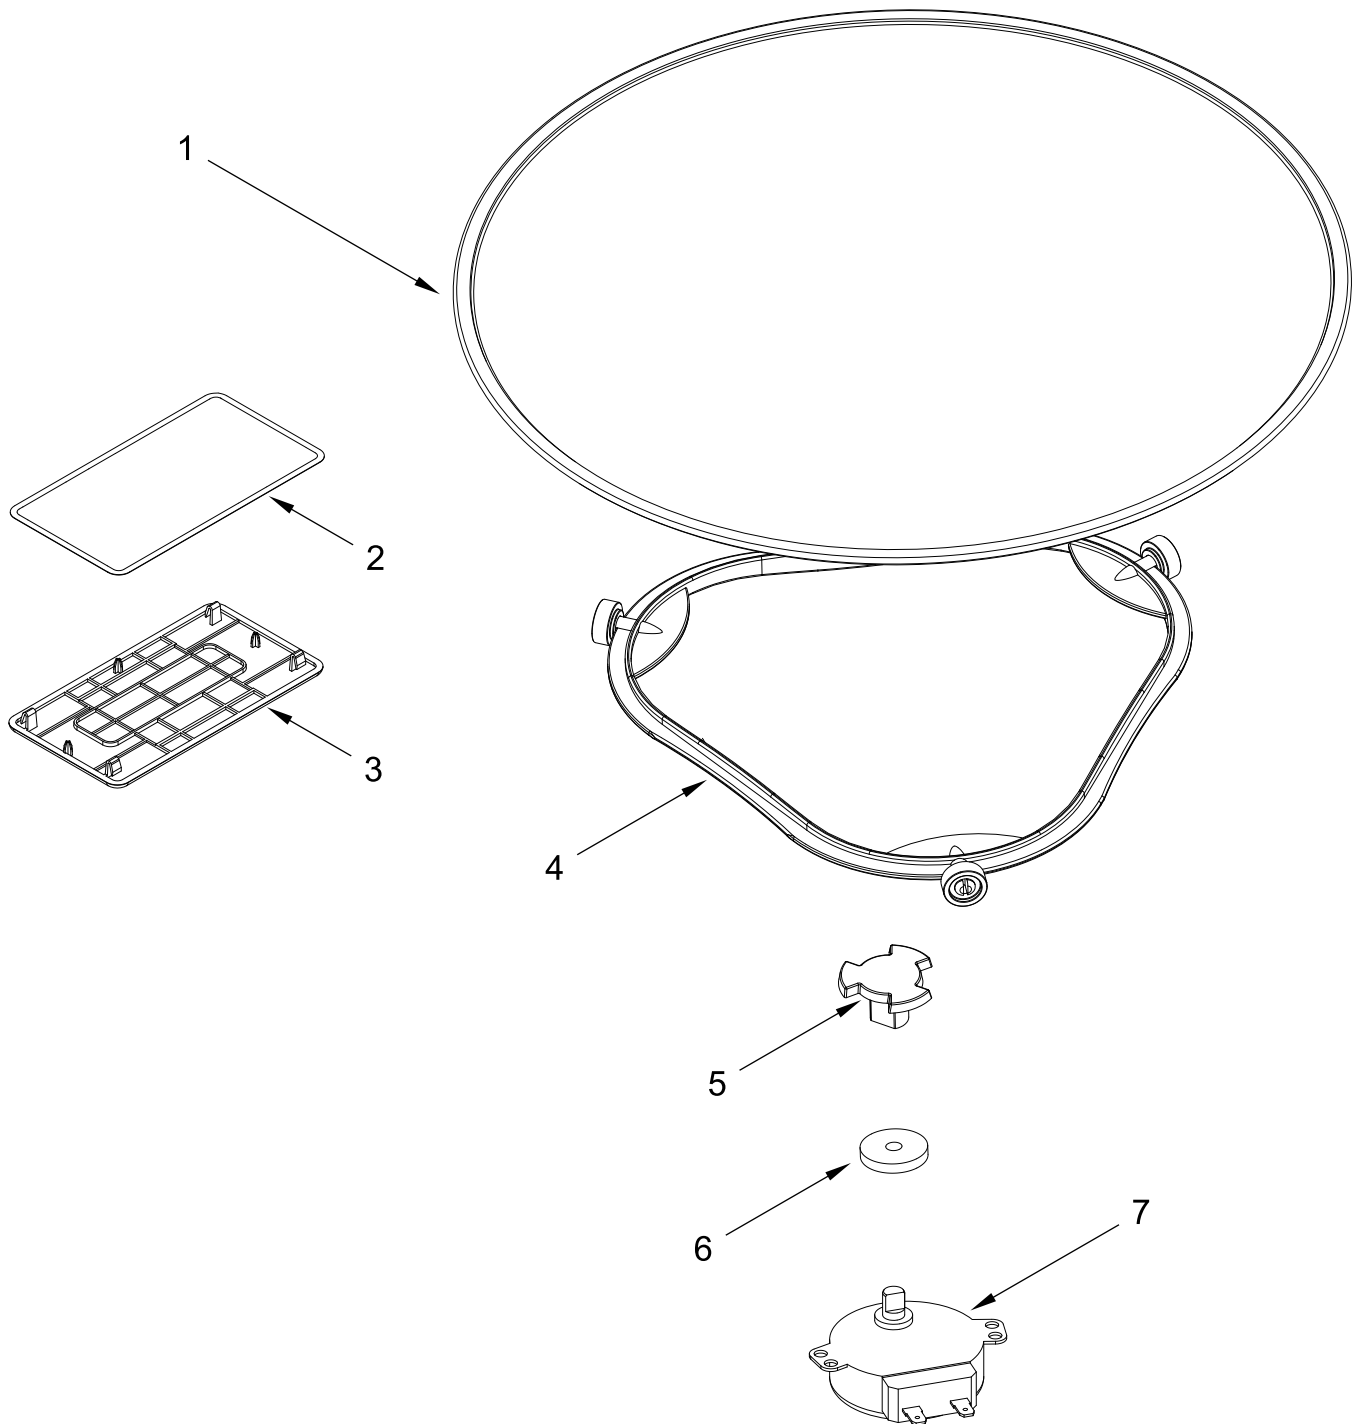

TURNTABLE PARTS

TURNTABLE PARTS

<u>Illus.</u> <u>No.</u>	<u>Part No.</u>	<u>Description</u>	<u>Illus.</u> <u>No.</u>	<u>Part No.</u>	<u>Description</u>	<u>Illus.</u> <u>No.</u>	<u>Part No.</u>	<u>Description</u>
1	W11401221	Turntable	3	W11193296	Cover, Waveguide	6	W11096347	Seal, Waterproof
2	W11126541	Seal, Waveguide	4	W11387723	Ring, Turntable	7	W10466420	Motor, Turntable
			5	W11387721	Driver, Turntable