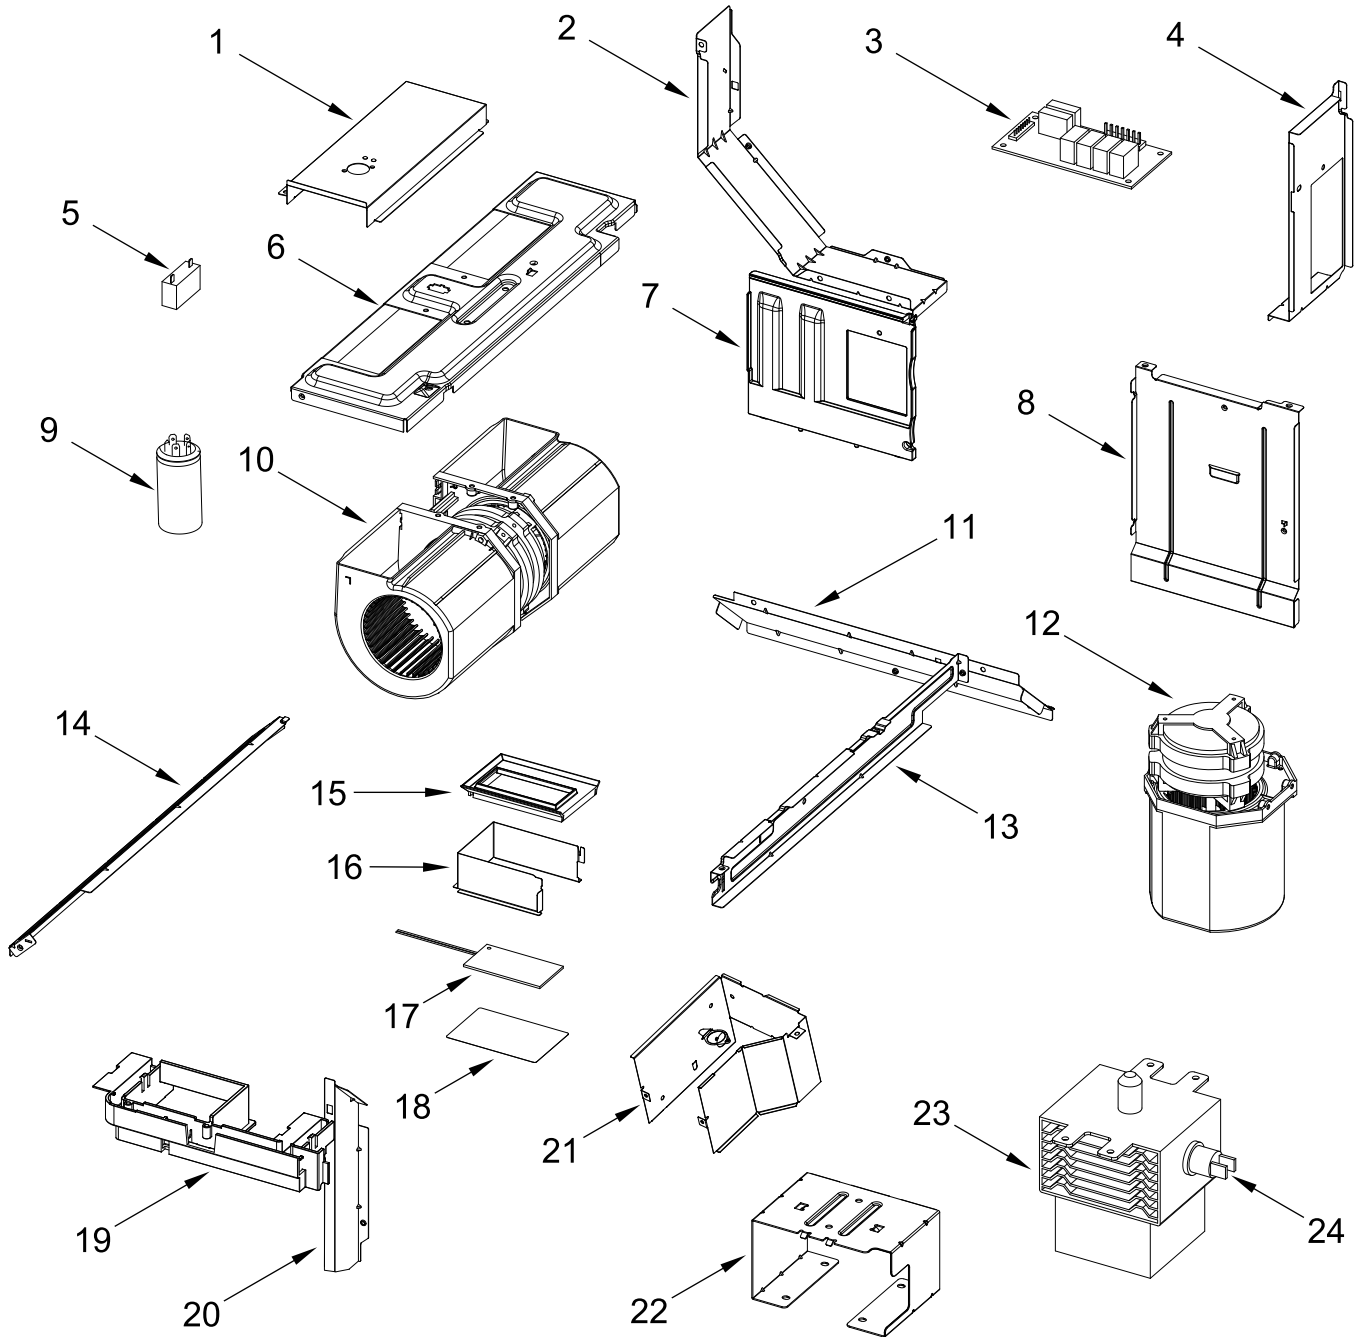

AIR FLOW PARTS

AIR FLOW PARTS

<u>Illus.</u> <u>No.</u>	<u>Part No.</u>	<u>Description</u>	<u>Illus.</u> <u>No.</u>	<u>Part No.</u>	<u>Description</u>	<u>Illus.</u> <u>No.</u>	<u>Part No.</u>	<u>Description</u>
1	W11095818	Outlet, Cavity (Back)	10	W11409093	Motor, Hood	19	W11099491	Holder, Wire
2	W11095827	Air Deflector, Right	11	W11096432	Hood Deflector, Back	20	W11095828	Channel, Hood Back
3	W11286002	PCBA, Hood Control	12	W11039275	Hood Motor, Single	21	W11323215	Housing, Tranformer
4	W11095824	Outlet Deflector, Right	13	W11095814	Divider, Air	22	W11460406	Shield Plate, Wave Guide
5	W11405831	Capacitor, Motor	14	W11095830	Air Guide, Left	23	W11115131	Magnetron
6	W11086272	Chassis, Fan	15	W11405836	Seal, Lighting	24	W11378280	Thermostat, Magnetron
7	W11095794	Deflector, Cooling Fan	16	W11086300	Housing, Cavity Lighting			
8	W11095804	Hood Deflector, Right	17	W11384716	Lamp, LED			
9	W10557536	Sensor, Humidity	18	W11186948	Foil, Lamp