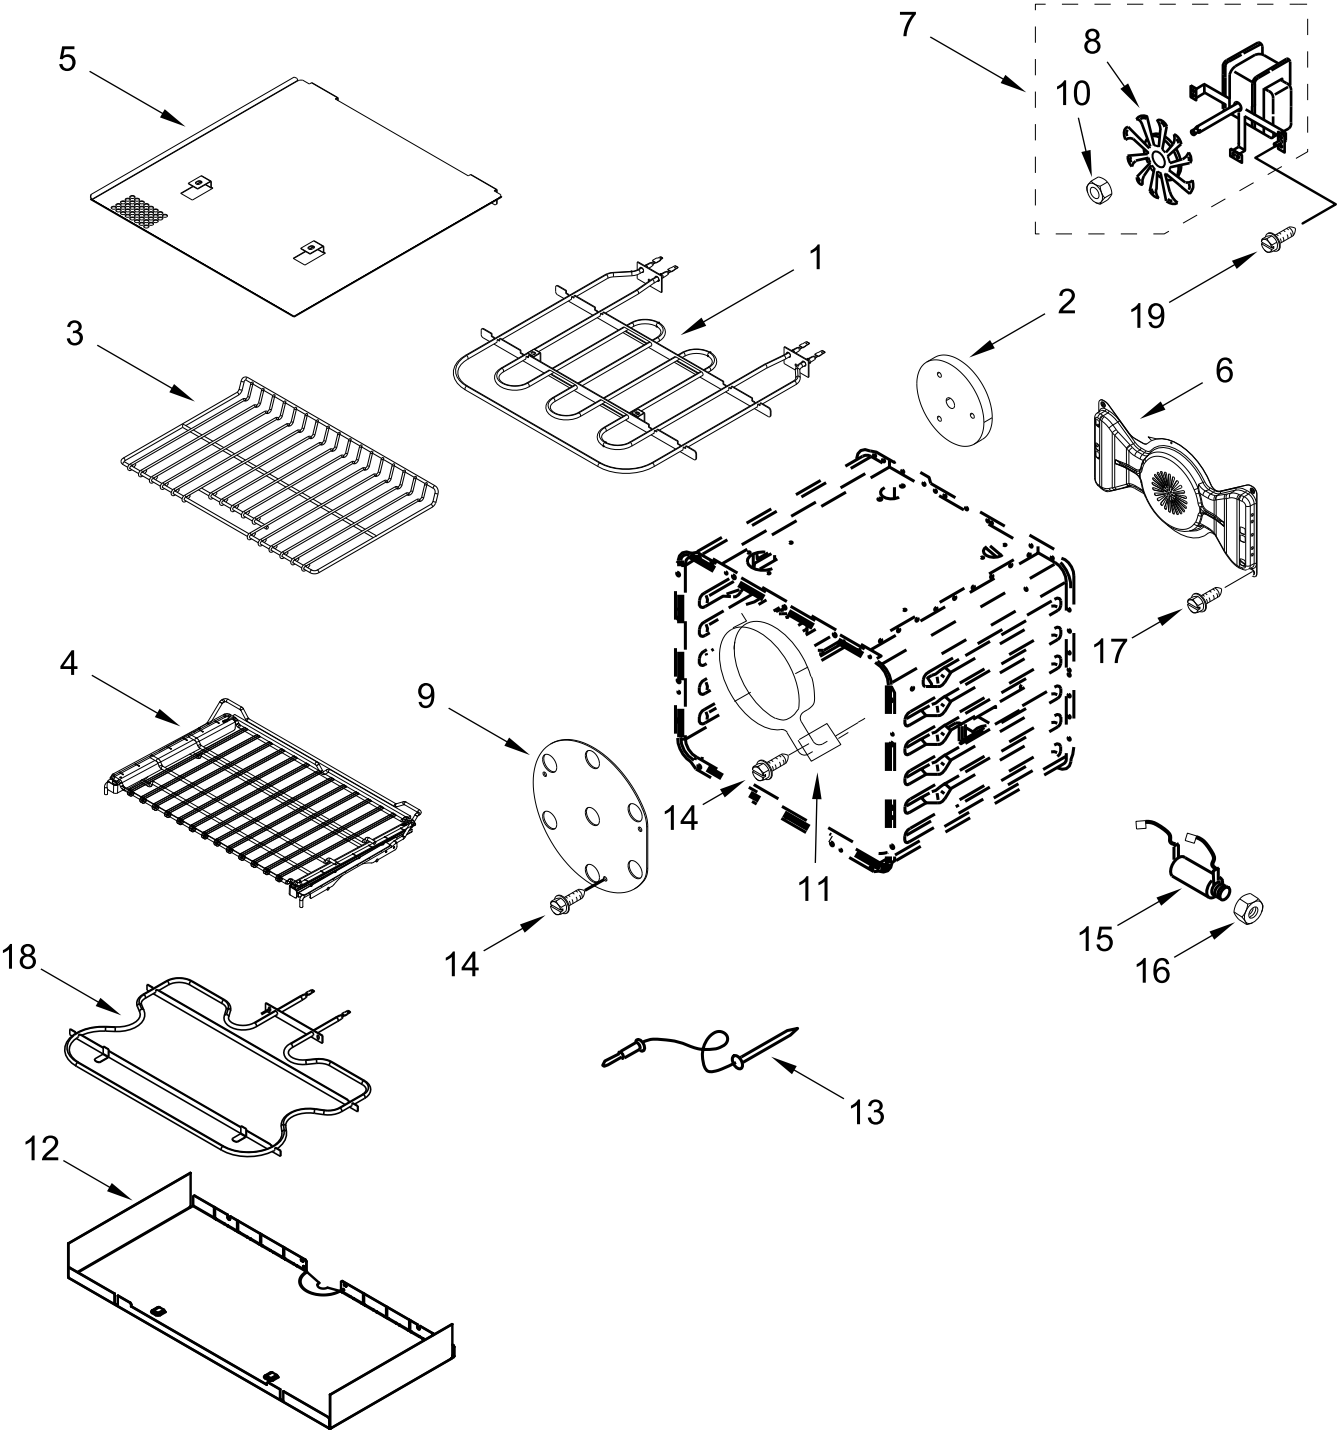

INTERNAL OVEN PARTS

INTERNAL OVEN PARTS

<u>Illus.</u> <u>No.</u>	<u>Part No.</u>	<u>Description</u>	<u>Illus.</u> <u>No.</u>	<u>Part No.</u>	<u>Description</u>	<u>Illus.</u> <u>No.</u>	<u>Part No.</u>	<u>Description</u>
1	W10115994	Element, Broil	9	W10261523	Plate, Fan	17	W10739592	Screw
2	W10282821	Insulation, Convection Cover	10	W10631504	Nut, Acorn (LH)	18	W10115995	Element, Hidden Bake
3	W10570887	Rack, Oven	11	9762242	Element, Convection Steam	19	W10720084	Screw
4	W11108461	Rack, Oven (Sliding)	12	W11109421	Tray, Hidden Bake			
5	W10160856	Shield, Element Broil	13	9755542	Probe, Temperature			
6	W11212180	Baffle, Convection	14	4449154	Screw			
7	W10722667	Fan, Convection	15	9755543	Jack, Meat Probe			
8	W10631503	Blade, Fan	16	W11033111	Nut, Locking