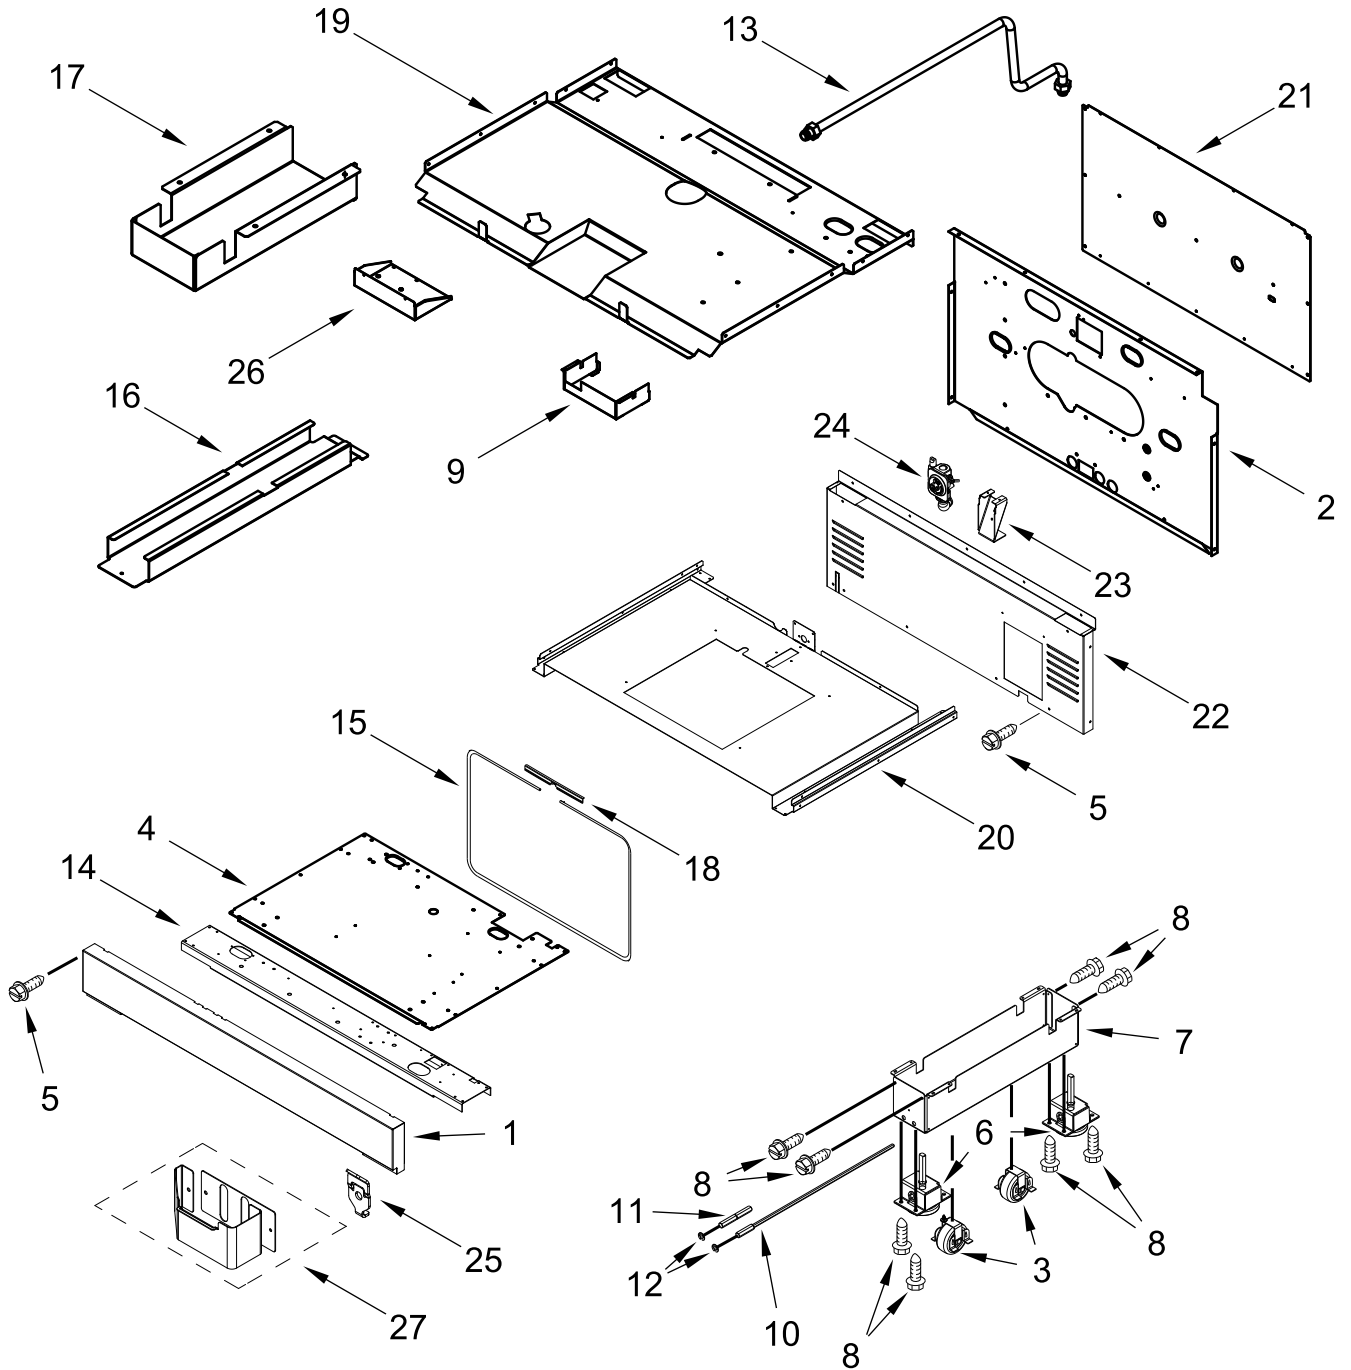

CHASSIS PARTS

CHASSIS PARTS

<u>Illus. No.</u>	<u>Part No.</u>	<u>Description</u>	<u>Illus. No.</u>	<u>Part No.</u>	<u>Description</u>	<u>Illus. No.</u>	<u>Part No.</u>	<u>Description</u>
1	W11394774	Kickplate	12	489504	E-Ring	22	W11034134	Panel, Back Bottom
2	W11324989	Back, Chassis	13	W11106963	Tube, Pressure Regulator	23	W11096823	Bracket, Pressure Regulator
3	W10138054	Assembly, Roller	14	W11087491	Support, Channel	24	W10449140	Regulator, Pressure
4	W11109583	Duct, Bottom (30")	15	W11115328	Gasket, Oven (30")	25	W11036559	Spring Clip, Range
5	7101P426-60	Screw	16	W11050145	Duct-Chassis, Rear	26	W11106341	Drawer, Appliance Manager
6	9760860	Leveler	17	W11368831	Channel, Wire	27	W11199181	Cover, Foot (Left)
7	W10908710	Base, Leveling Leg	18	W11362015	Retainer, Gasket (9" Long)		W11199178	Cover, Foot (Right)
8	4449743	Screw	19	W11324986	Top, Chassis			
9	W11369237	Cabinet, Appliance Manager	20	W11040802	Chassis, Bottom			
10	W10115869	Shaft, Long	21	W11103334	Panel, Back Top			
11	W10115793	Shaft, Short