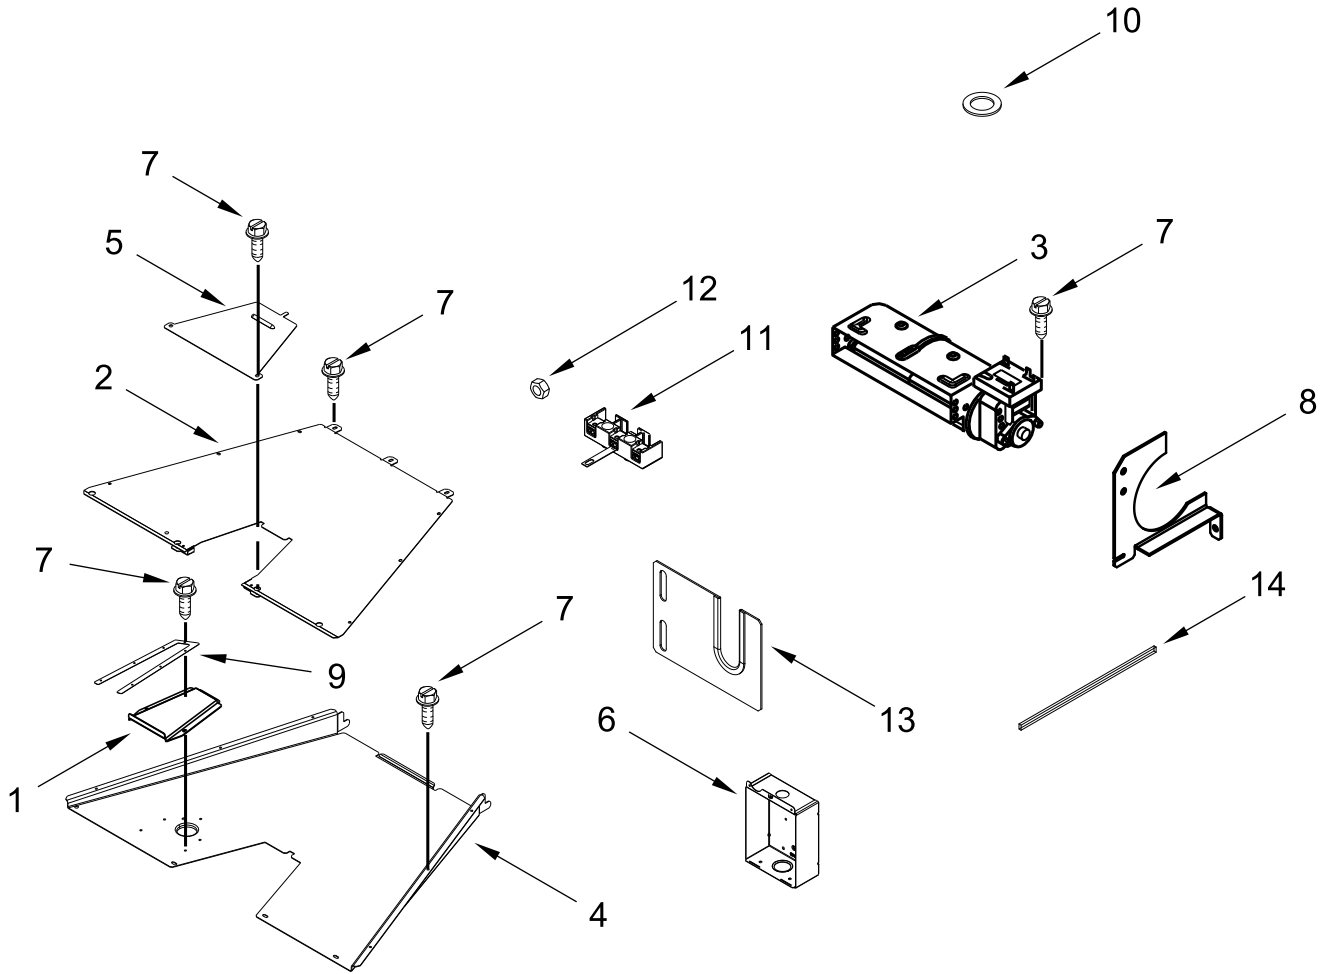

VENTING PARTS

VENTING PARTS

<u>Illus.</u> <u>No.</u>	<u>Part No.</u>	<u>Description</u>	<u>Illus.</u> <u>No.</u>	<u>Part No.</u>	<u>Description</u>	<u>Illus.</u> <u>No.</u>	<u>Part No.</u>	<u>Description</u>
1	W10818234	Slope, Exhaust Vent (30")	6	W11353392	Box, Terminal	13	W11106956	Cover, Channel
2	W11105223	Vent, Cooling Top (30")	7	7101P426-60	Screw	14	W10919715	Gasket
3	W11200129	Blower	8	W11047754	Bracket, Blower Mount			
4	W11105222	Vent, Cooling Bottom (30")	9	W10270397	Seal, Vent Slope (30")			
5	W11109518	Plate, Cooling Latch	10	W10270396	Seal, Chimney			
			11	9761958	Block, Terminal			
			12	112432	Nut, Hex