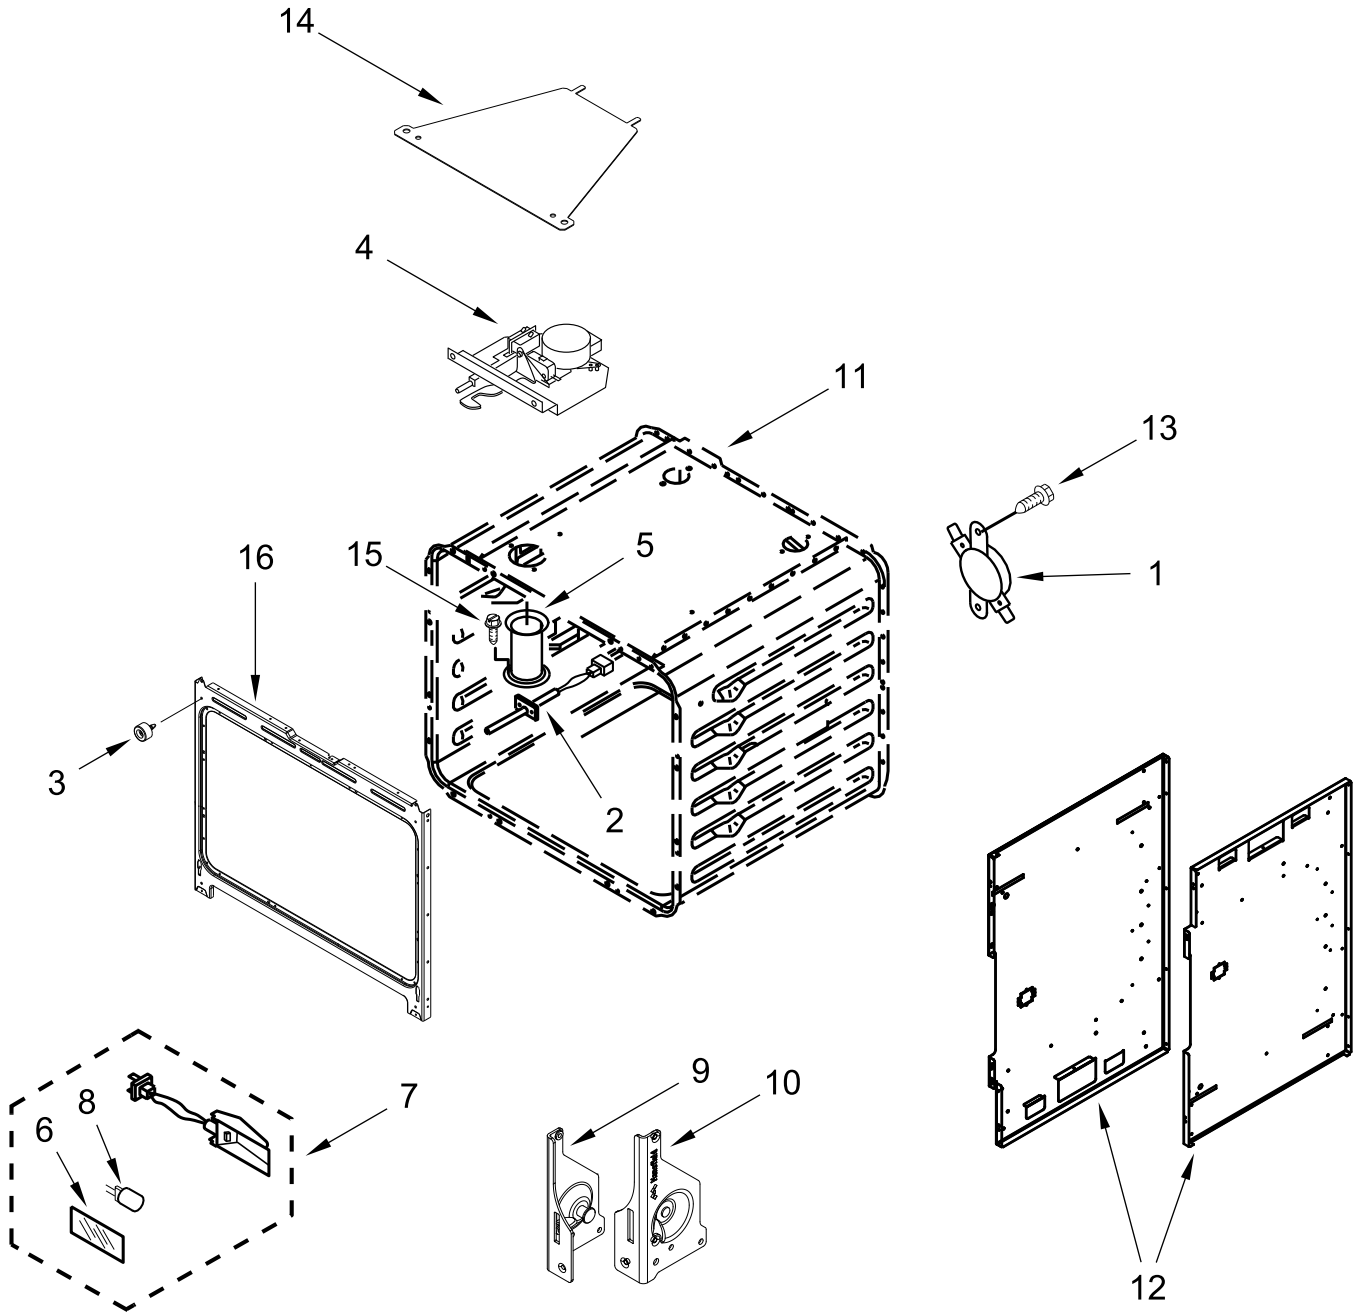

OVEN PARTS

OVEN PARTS

<u>Illus.</u> <u>No.</u>	<u>Part No.</u>	<u>Description</u>	<u>Illus.</u> <u>No.</u>	<u>Part No.</u>	<u>Description</u>	<u>Illus.</u> <u>No.</u>	<u>Part No.</u>	<u>Description</u>
1	4449751	Thermostat (TOD)	10	W11096293	Receiver, Hinge (Right)	15	3196176	Screw
2	W10622170	Probe, Sensor				16	W11192755	Frame, Front
3	W10351278	Bumper & Screw	11		Liner, Oven (Not Serviced)			FOLLOWING PARTS NOT ILLUSTRATED
4	W10830016	Latch, Motorized	12	W11102297	Chassis, Side (Left)	W10282810		Insulation, Wrap, 30"
5	W11290663	Tube, Vent		W11102296	Chassis, Side (Right)	W10282818		Insulation, Back, 30"
6	W10169756	Lens, Light	13	7101P426-60	Screw	3400968		Nut
7	W11223932	Assembly, Oven Light	14	W10160858	Cover, Latch			
8	W10169757	Bulb, Light						
9	W11096294	Receiver, Hinge (Left)