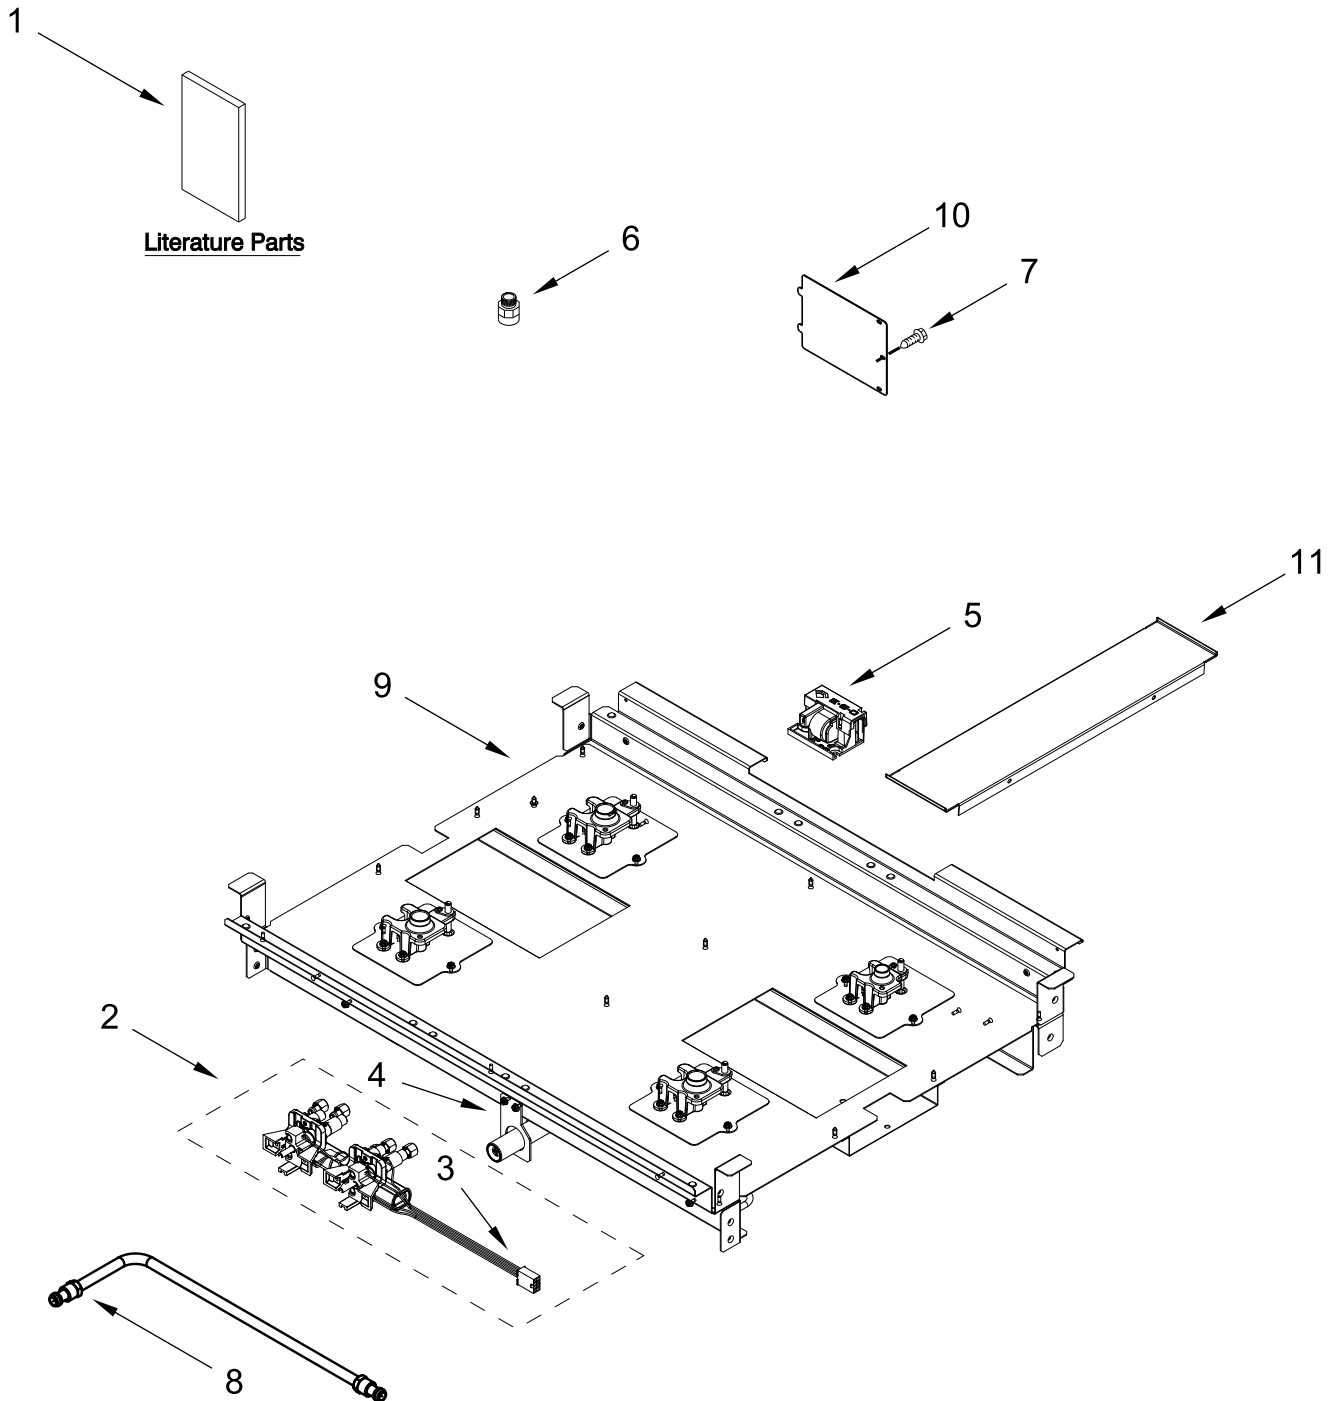

KitchenAid®

30" DUAL-FUEL FREESTANDING RANGE

MODELS:

KFDC500JPA01 (Passion Red)

BURNER BOX PARTS

BURNER BOX PARTS

<u>Illus. No.</u>	<u>Part No.</u>	<u>Description</u>	<u>Illus. No.</u>	<u>Part No.</u>	<u>Description</u>	<u>Illus. No.</u>	<u>Part No.</u>	<u>Description</u>
1		Literature Parts	2	W10892994	Assembly, Valve Manifold	10	W10115843	Cover, Ignition
	W11114331	Guide, Use And Care			(Left Front, Left Rear)	11	W11121361	Filler, Cooktop
	W11114334	Instructions, Installation		W10892997	Assembly, Valve Manifold			FOLLOWING PARTS NOT ILLUSTRATED
	W11184759	Guide, Internet Connectivity			(Right Front, Right Rear)		W11200301	Harness, Main (30")
	W11202391	Diagram, Wiring (Cooktop)					W11200328	Harness, Cooktop
	W11202385	Diagram, Wiring (Oven)	3	W10903728	Switch, Harness		W10780278	Harness, Door Lock
	W11202289	Sheet, Tech	4	W11121194	Bracket, Manifold		W11200325	Harness, Communication
	W11114332	Guide, Quick Start	5	W11121317	Module, Spark		W11242785	Harness, WIFI
			6	4453116	Adapter, Male		W11212216	Cord, Power
			7	7101P426-60	Screw		9759877	Retainer, Strain Relief
			8	W10892281	Tube, Manifold Supply (Left)		W10253333	Bracket, Anti-Tip
				W10892292	Tube, Manifold Supply (Right)		7101P485-60	Screw, Anti-Tip Kit
			9		Box, Burner (Not Serviced)		W11238042	Kit, LP Conversion