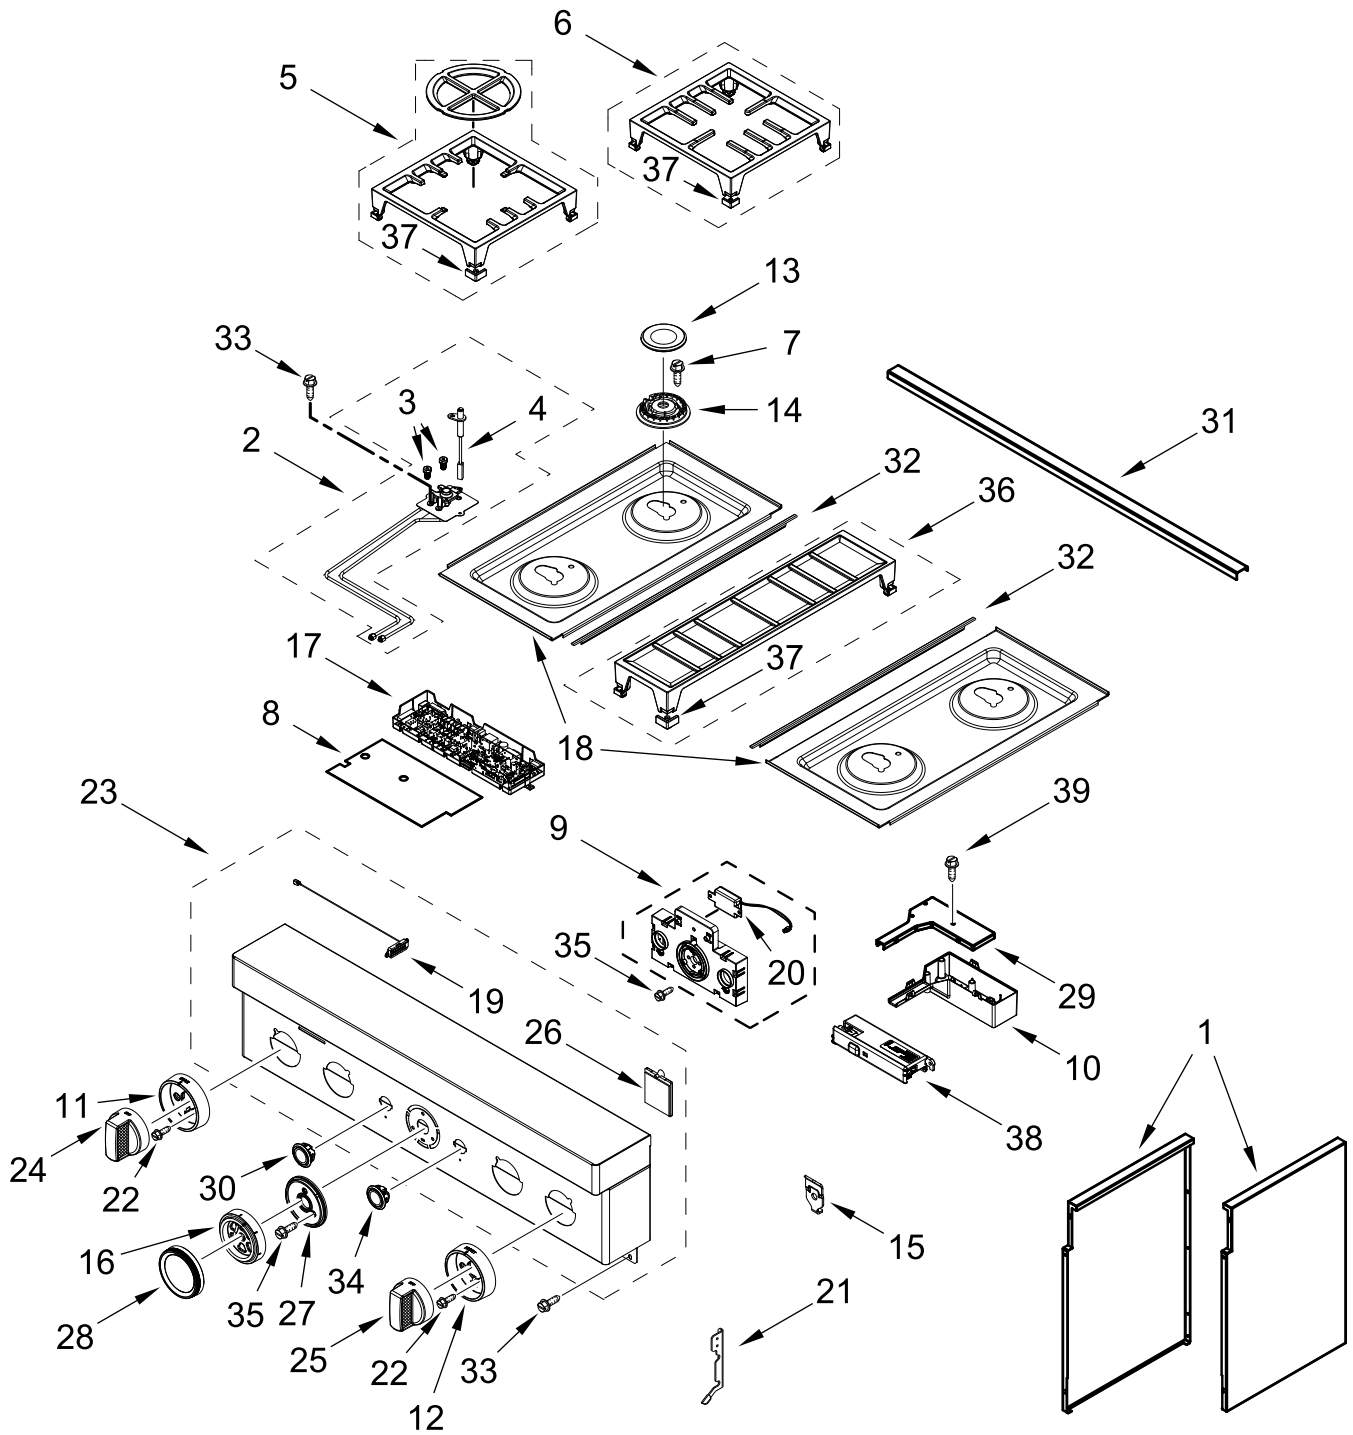

COOKTOP, BURNER AND GRATE PARTS