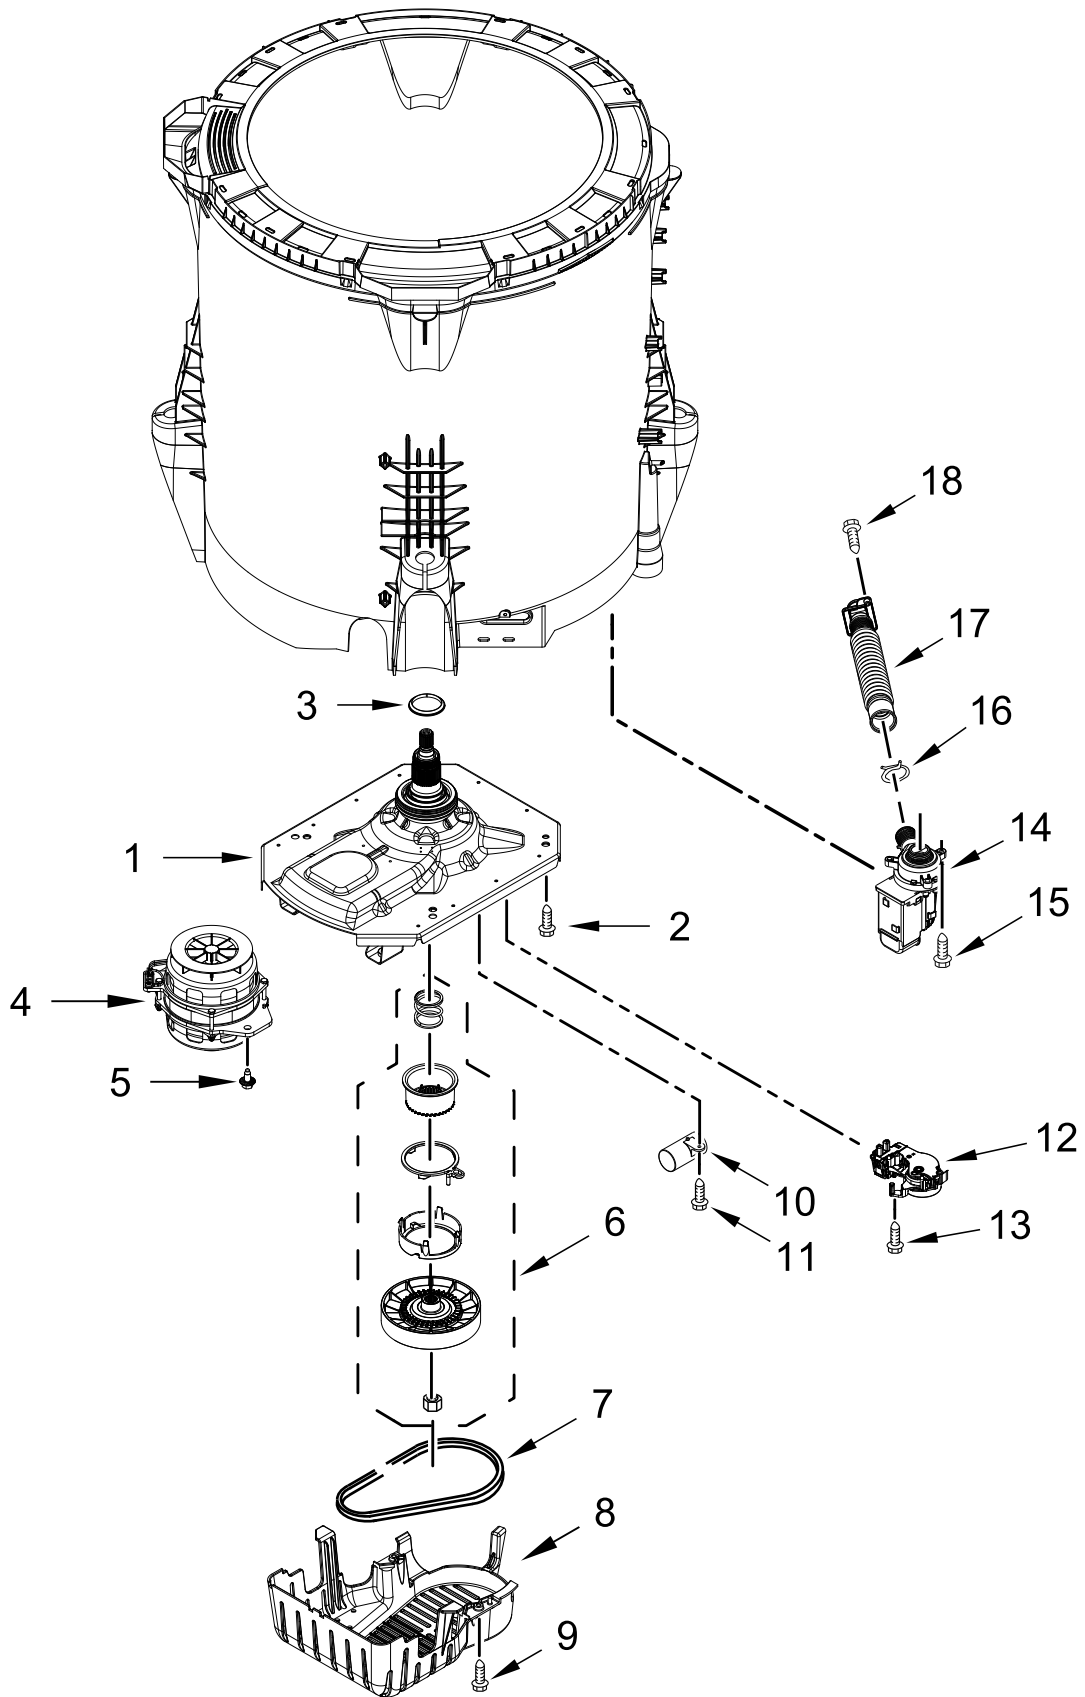

GEARCASE, MOTOR AND PUMP PARTS

GEARCASE, MOTOR AND PUMP PARTS

<u>Illus.</u> <u>No.</u>	<u>Part No.</u>	<u>Description</u>	<u>Illus.</u> <u>No.</u>	<u>Part No.</u>	<u>Description</u>	<u>Illus.</u> <u>No.</u>	<u>Part No.</u>	<u>Description</u>
1	W11164183	Gearcase Assembly	9	357640	Screw	17	W10763078	Hose, Inner Drain Assembly
2	W10249633	Screw	10	W11162560	Capacitor, Motor Run	18	9740848	Screw
3	W11218170	Washer, Thrust	11	W10142728	Screw			
4	W10677723	Motor, Drive	12	W11398781	Actuator, Shift			
5	W10094780	Screw	13	9741052	Screw			
6	W10721967	Splutch Kit (60Hz)	14	W11259498	Pump Assembly, Drain			
7	W10808317	Belt, Drive	15	W10004910	Screw			
8	W11087188	Shield, Pulley Cover	16	8317496	Clamp, Hose