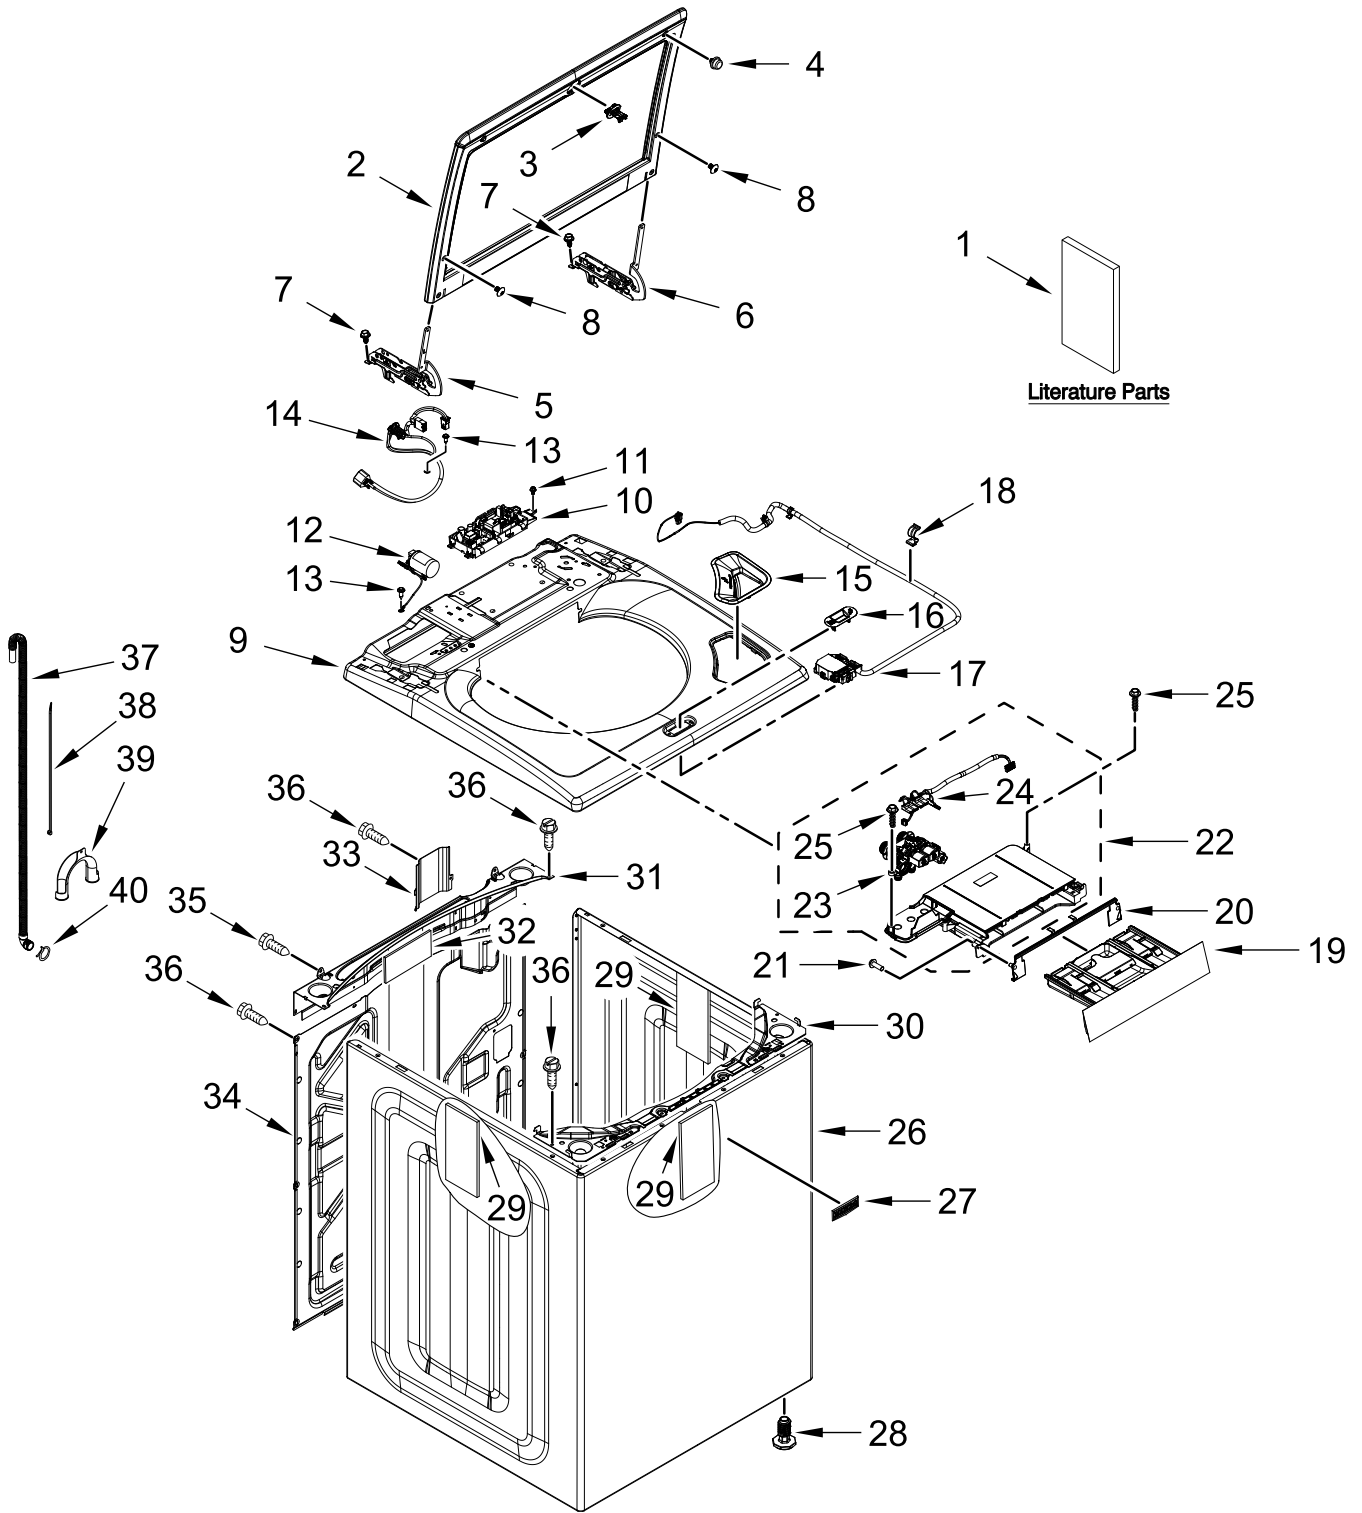

# TOP AND CABINET PARTS

# TOP AND CABINET PARTS

<u>Illus. No.</u>	<u>Part No.</u>	<u>Description</u>	<u>Illus. No.</u>	<u>Part No.</u>	<u>Description</u>	<u>Illus. No.</u>	<u>Part No.</u>	<u>Description</u>
1		Literature Parts	14	W11112935	Power Cord	26		Cabinet
	W11436596	Owners Manual	15		Bezel, Bleach Dispenser		W10676680	White
	W11416400	Energy Guide		W11175757	White	27	W10612925	Badge
	W11416398	Tech Sheet			Bezel, Lid Lock	28	W11179235	Foot Assembly, Leveling
2		Assembly, Lid (Glass)	16		White	29	W10688364	Absorber, Impact
	W11113665	Tempest Grey		W11215078	White	30		Channel, Top Front
3	W11091027	Strike Assembly	17	W11032875	Assembly, Lid Lock		W11384398	White
4	W10631074	Bumper, Lid	18	90016	Clip, Harness	31	W10512626	Channel, Top Rear
5	W11128305	Hinge, Lid (Left)	19		Assembly, Dispenser Drawer	32	8564458	Absorber, Impact
6	W11128306	Hinge, Lid (Right)		W10794820	White	33	W10676061	Cover, Harness
7	W10142728	Screw	20		Assembly, Dispenser Bezel	34	W11417173	Panel, Rear
8	W11183686	Screw		W10601841	White	35	W10567155	Screw
9		Top		9740848	Screw	36	W10660565	Screw
	W11126896	White	21	W11198975	Assembly, Dispenser Housing & Inlet Valve	37	W10339879	Tie, Cable
10	W11491435	Control Unit Assembly, Machine and Motor	22		Valve, Water Inlet	38	W11203364	Hose, Outer Drain Assembly
11	693995	Screw	23	W11198271	Harness, Valve	39	W10280024	U-Bend, Drain Hose
12	W11033573	Assembly, Line Filter	24	97787	Screw	40	356138	Clamp, Hose
13	3400076	Screw	25					

# CONSOLE PARTS

<u>Illus.</u> <u>No.</u>	<u>Part No.</u>	<u>Description</u>
1	W11406492	Assembly, Fascia
2		Assembly, Control Knob
	W11406489	Chrome

<u>Illus.</u> <u>No.</u>	<u>Part No.</u>	<u>Description</u>
3		Assembly, Console
	W11447379	White
4	8312709	Clip, Console
5	W10298336	Nut, "U"
6	9740848	Screw