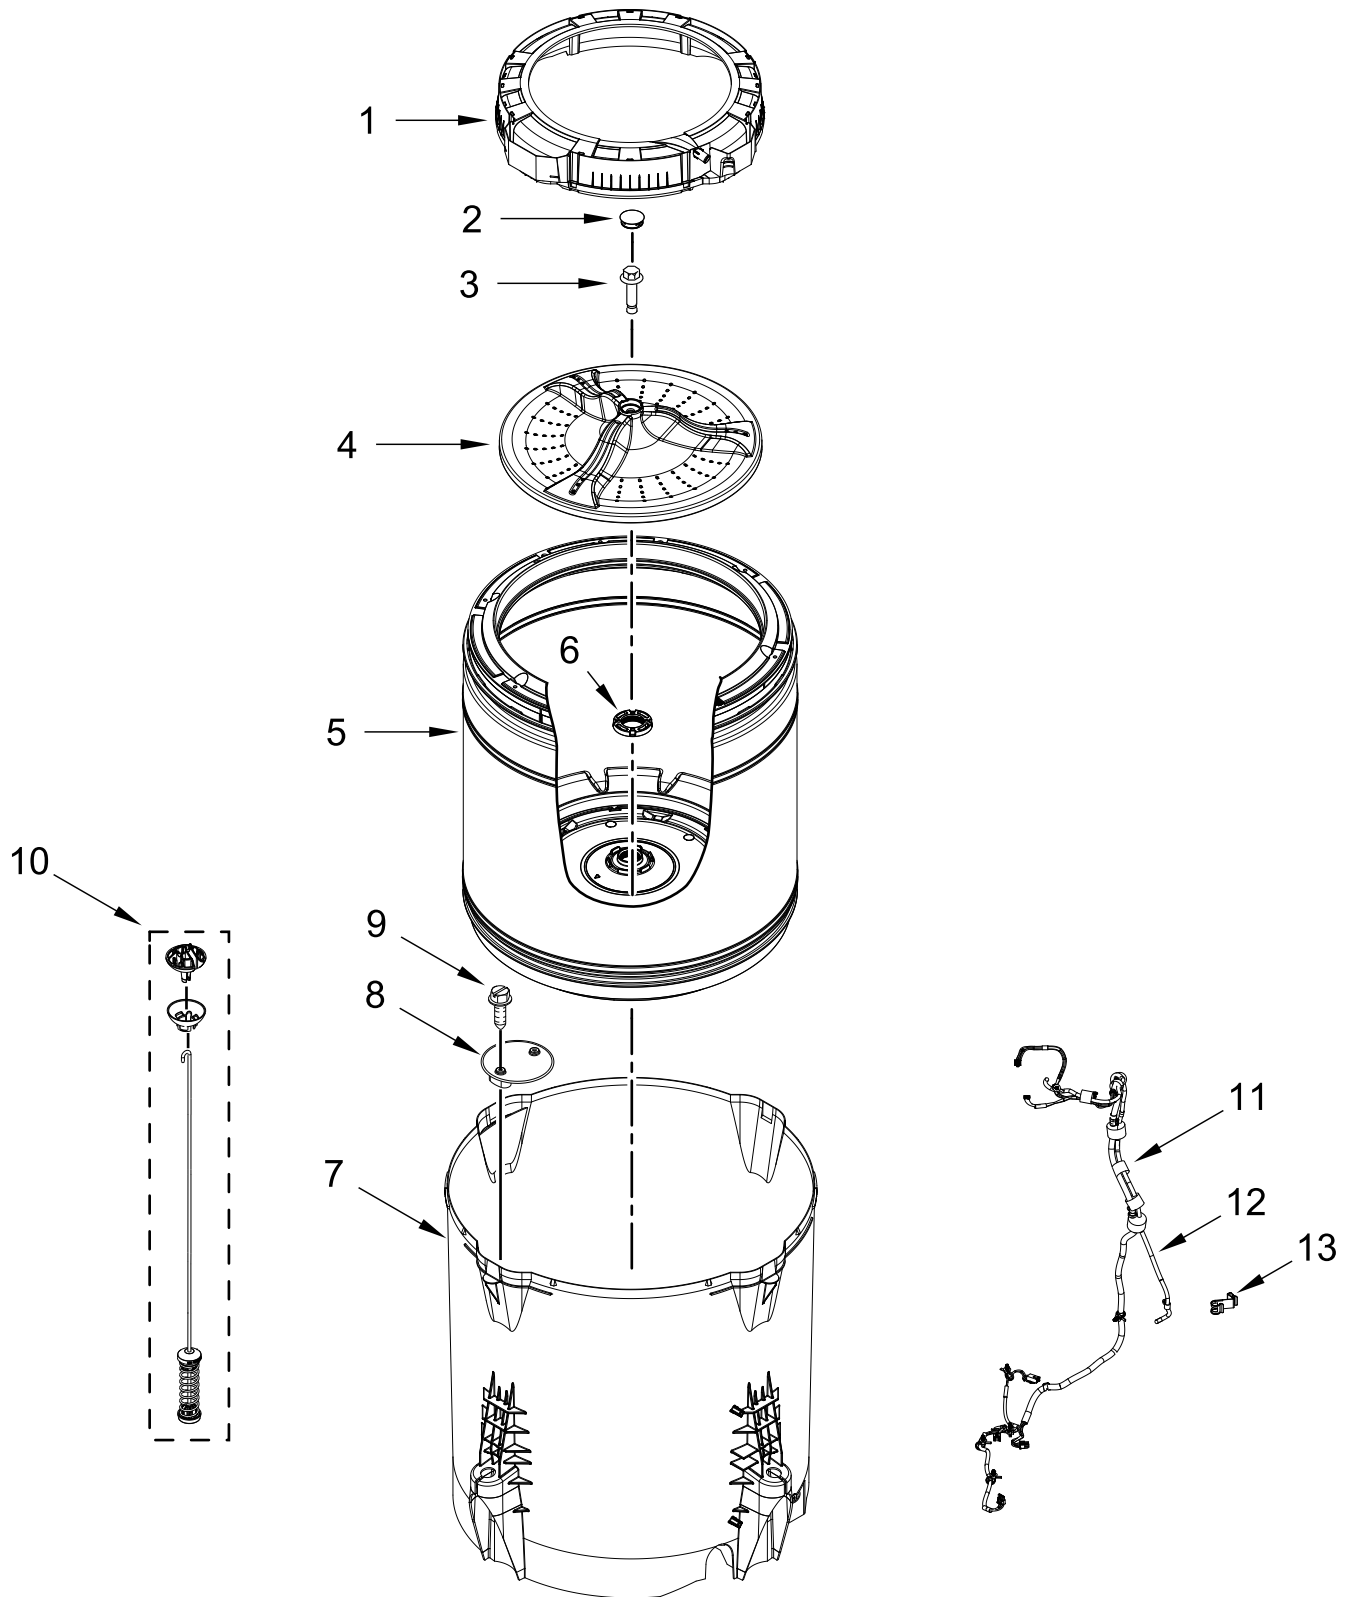

BASKET AND TUB PARTS

BASKET AND TUB PARTS

<u>Illus.</u> <u>No.</u>	<u>Part No.</u>	<u>Description</u>	<u>Illus.</u> <u>No.</u>	<u>Part No.</u>	<u>Description</u>	<u>Illus.</u> <u>No.</u>	<u>Part No.</u>	<u>Description</u>
1	W11094300	Tub Ring	8	W11089264	Filter, Drain Pump	12	W10590949	Hose, Pressure Switch
2	W10609549	Cap, Impeller	9	8533928	Screw	13	W11284522	Clip, Harness
3	W10625252	Screw	10	W11171694	Damper Assembly, Tub Suspension (Set Of 4-Includes Suspension Bushings and Suspension Balls)			
4	W10834917	Impeller (Washplate)						
5	W11178224	Basket Assembly						
6	W11183985	Basket, Lock Nut						
7	W11219115	Tub	11	W11405459	Harness, Lower