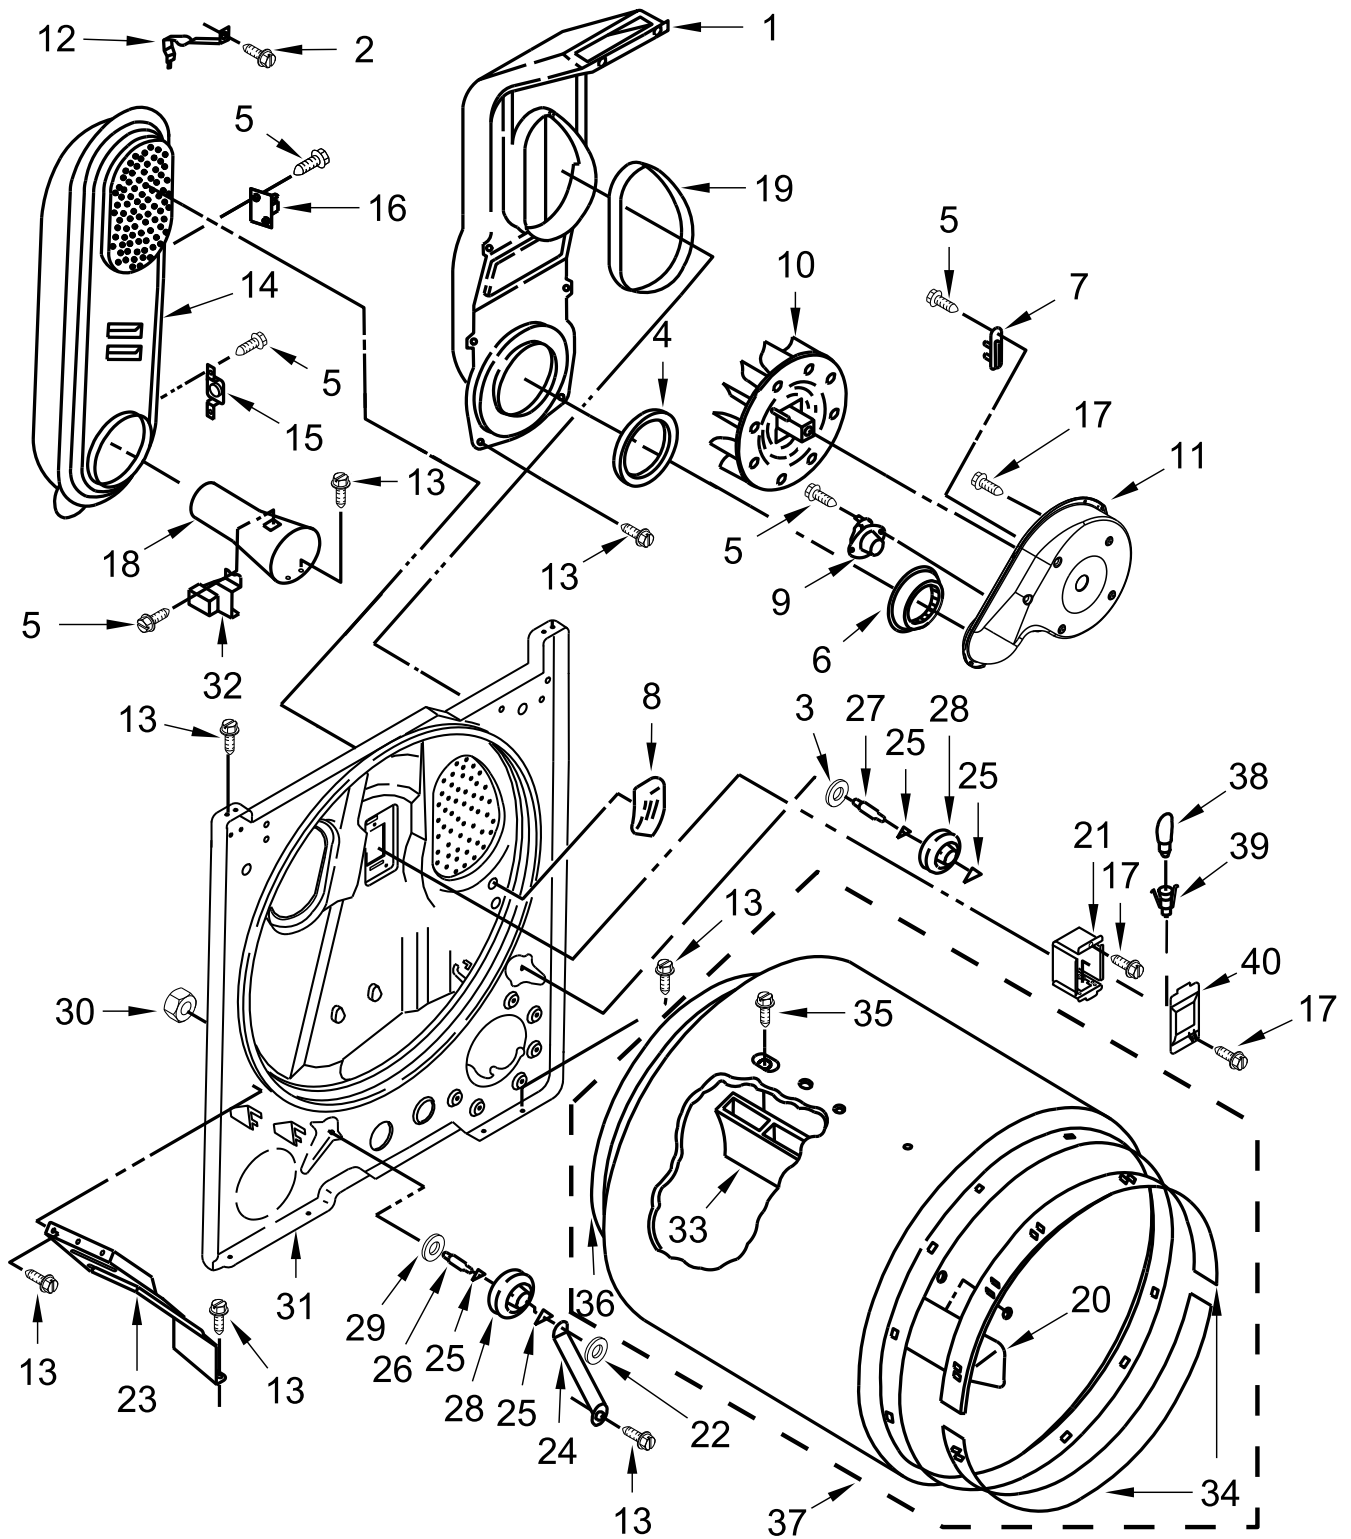

BULKHEAD PARTS

BULKHEAD PARTS

<u>Illus.</u> <u>No.</u>	<u>Part No.</u>	<u>Description</u>	<u>Illus.</u> <u>No.</u>	<u>Part No.</u>	<u>Description</u>	<u>Illus.</u> <u>No.</u>	<u>Part No.</u>	<u>Description</u>
1	W10798023	Assembly, Lint Chute	17	3390647	Screw	32	338906	Sensor, Radiant
2	489463	Screw	18	8066049	Funnel, Burner	33	692490	Baffle, Drum (Long)
3	3388703	Washer	19	339956	Seal	34	692526	Bearing, Ring
4	347139	Seal, Lint Chute	20	3403636	Baffle, Drum (Short)	35	W10219342	Screw
5	90767	Screw	21	8578825	Bracket, Drum Light	36	W10856781	Seal, Rear Drum
6	W10389567	Shield, Exhaust	22	90296	Nut, Push On	37	W10757750	Assembly, Drum (Complete)
7	3392519	Fuse, Thermal (91C)	23	3406022	Bracket, Bulkhead Chute	38	3406124	Bulb, Light
8	W10681051	Pad, Sensor				39	W10214261	Socket, Light
9	8577274	Thermistor	24	W11032820	Bracket, Support	40	3402841	Lens, Drum Light
10	694089	Wheel, Blower	25	W10512946	Washer, Tri Ring			
11	8577230	Housing, Blower	26	W10359270	Shaft, Drum Roller - Left Hand Thread			
12	3398161	Clip, Heater Box						
13	343641	Screw	27	W10359269	Shaft, Drum Roller - Right Hand Thread			
14	8530285	Box, Heater (96C)						
15	W10754607	Thermostat, High Limit SPST (180F)	28	W10314171	Roller, Support			
			29	348197	Washer			
16	W11050897	Kit, Thermal Cut-Off (Includes Thermostat)	30	W10298789	Nut, Hex			
			31	W10714469	Bulkhead