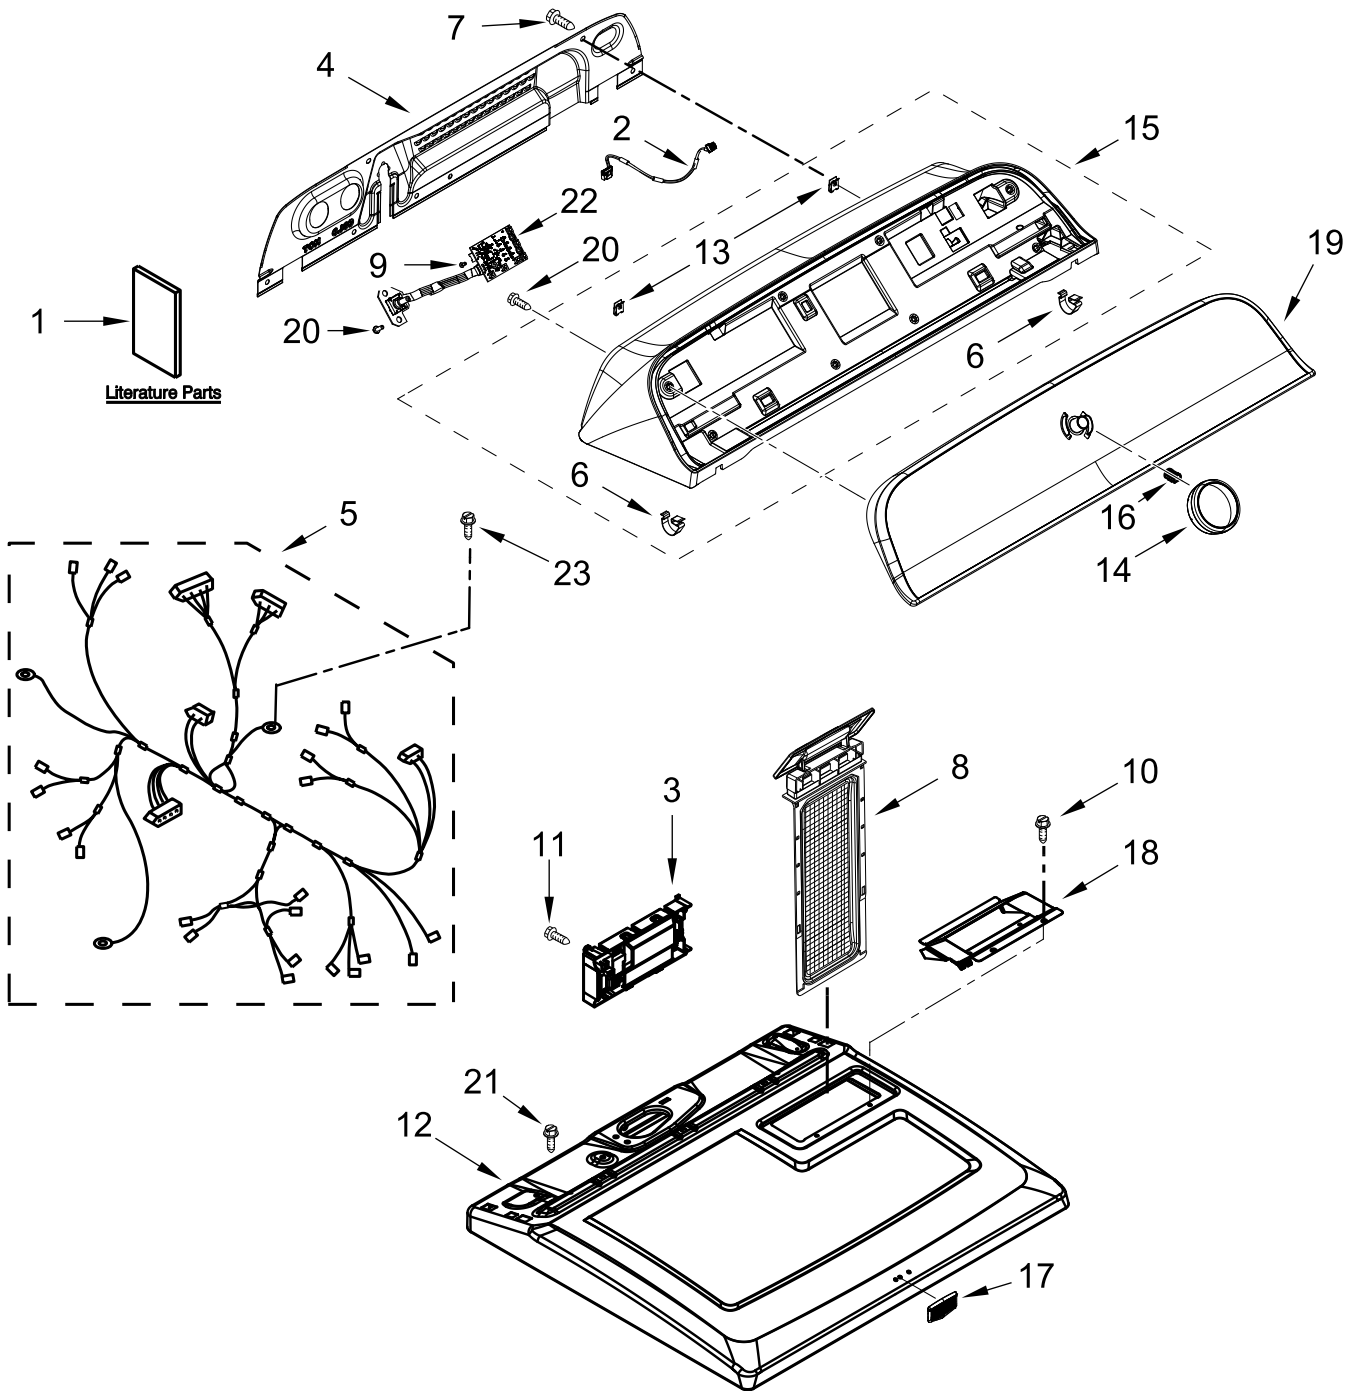

GAS DRYER

MODELS:

MGD6200KW1 (White)

TOP AND CONSOLE PARTS

TOP AND CONSOLE PARTS

<u>Illus. No.</u>	<u>Part No.</u>	<u>Description</u>	<u>Illus. No.</u>	<u>Part No.</u>	<u>Description</u>	<u>Illus. No.</u>	<u>Part No.</u>	<u>Description</u>
1		Literature Parts	9	8540727	Screw	18	W10662472	Collar, Lint Chute
	W11361424	Owners Manual	10	688983	Screw	19	W11406484	Assembly, Fascia
	W11432655	Tech Sheet	11	3348629	Screw	20	9740848	Screw
	W11411572	Quick Start Guide	12		Top	21	343641	Screw
				W10613389	White	22	W11374901	Encoder, Mega Assembly
2	W11416055	HMI Harness	13	W10298336	Nut, "U"	23	W10773242	Screw
3	W11412414	Appliance Control Unit (ACU)	14		Assembly, Control Knob			
4	W10775189	Panel, Rear		W11406489	Chrome			
5	W11419636	Main Harness	15		Assembly, Console			
6	8312709	Clip, Console		W11406485	White			
7	693995	Screw	16	8536939	Clip, Spring			
8		Lint Screen	17	W10612925	Badge			
	W10717211	White						