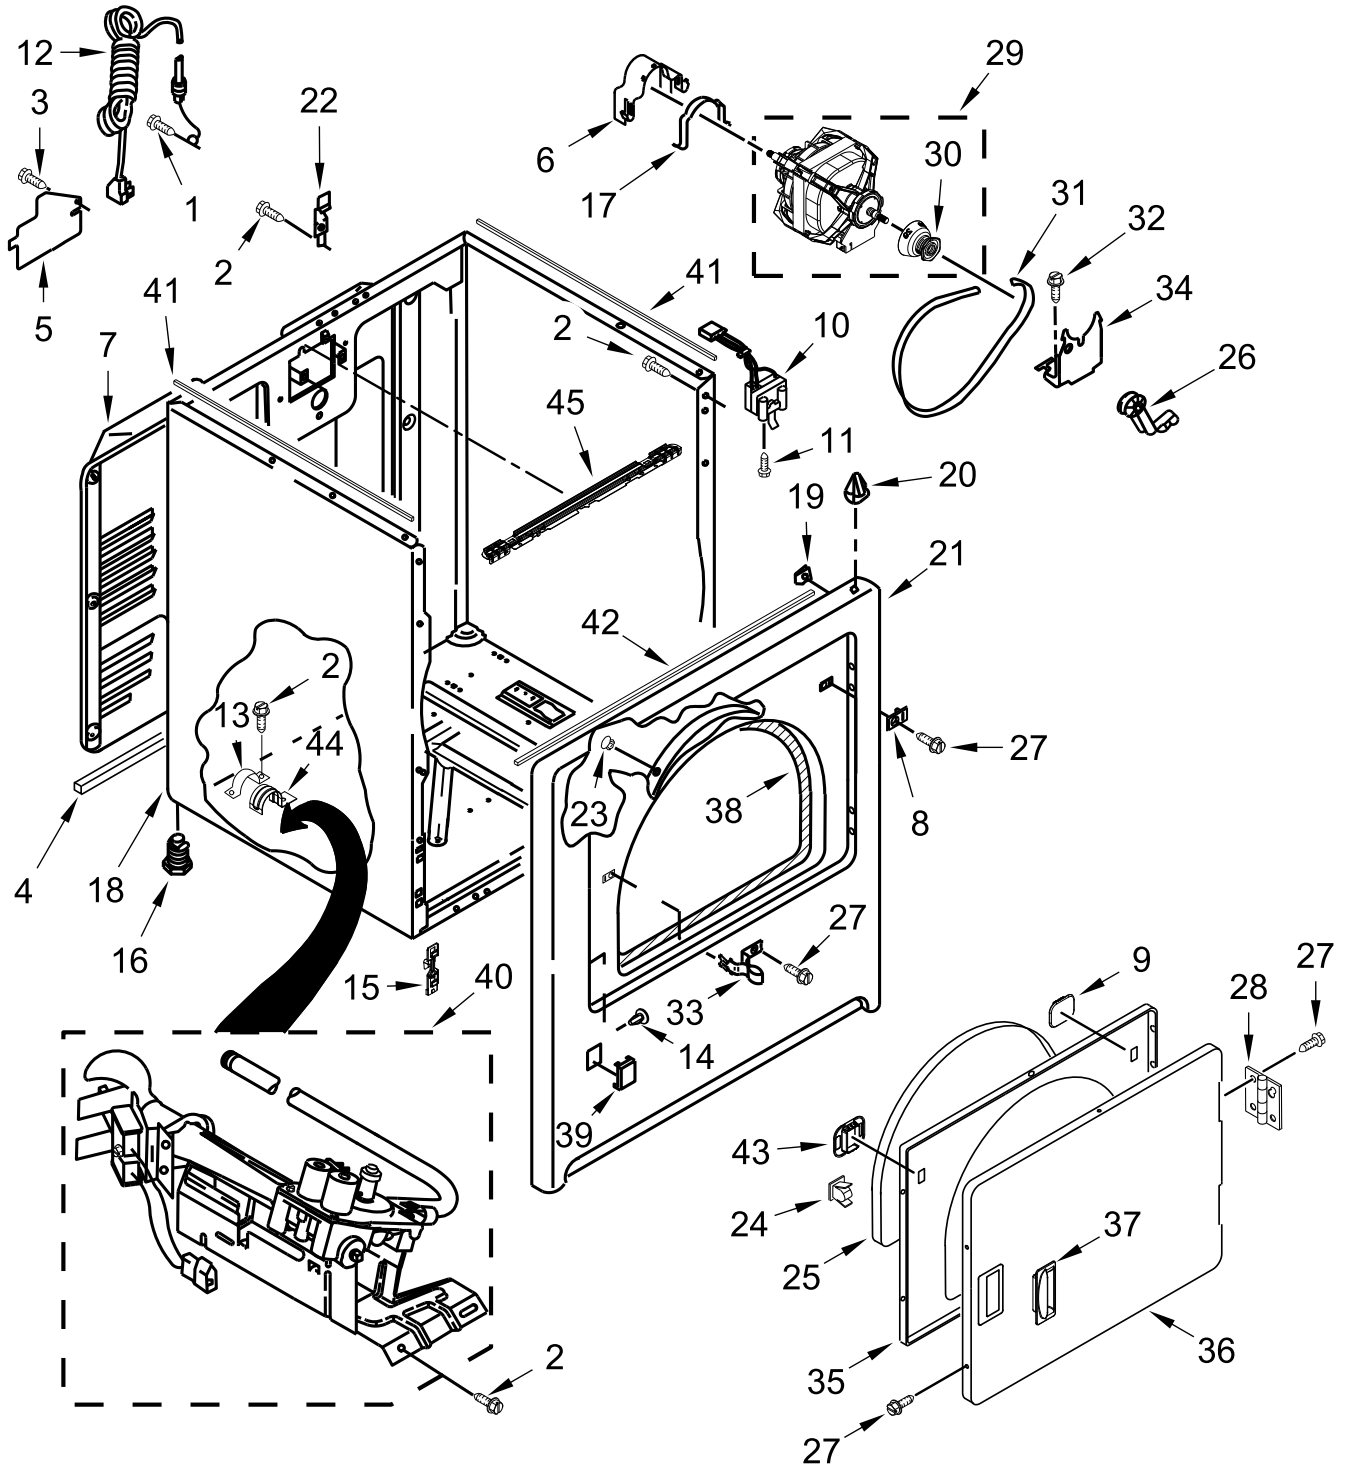

CABINET PARTS

CABINET PARTS

<u>Illus.</u> <u>No.</u>	<u>Part No.</u>	<u>Description</u>	<u>Illus.</u> <u>No.</u>	<u>Part No.</u>	<u>Description</u>	<u>Illus.</u> <u>No.</u>	<u>Part No.</u>	<u>Description</u>
1	3390631	Screw	19	98234	Clip, Ground	37		Handle, Door
2	343641	Screw	20	8066092	Lock, Front Top		W10714516	White
3	693995	Screw	21		Panel, Front	38	W10803476	Assembly, Seal and Bearing
4	W10841728	Seal, Spill Guard		W10664698	White			
5	3396795	Cover, Terminal Block	22	W10641296	Hinge, Top	39		Plug, Front Panel
6	W10121316	Clamp, Motor Mount	23	685203	Clip, Felt Pad		8564457	White
7	W10571724	Panel, Rear	24	W11224630	Assembly, Door Catch	40	8318272	Burner Assembly (60 Hz) (Type 1) (White Rodgers)
8	W10567345	Plug, Strike	25	W10730752	Seal, Door			
9	W10529198	Cover, Door Catch	26	691366	Idler Assembly	41	W10316529	Seal, Foam
10	W10569603	Switch, Door	27	342055	Screw	42	W10316619	Seal, Spill Guard
11	697773	Screw	28	W10362431	Assembly, Hinge and Pin	43	W10529197	Bezel, Door Catch
12	W10869141	Cord, Power	29	W10396029	Assembly, Motor	44	W10727507	Clamp, Pipe
13	341029	Clamp, Pipe	30	8066184	Pulley, Motor	45	W10641295	Bracket, Rear
14	W11308618	Cover, Hinge Hole	31	W10131364	Belt, Drive			
15	W10775448	Clip, Front Panel	32	3400500	Bolt			
16	W10779369	Foot, Dryer	33	W11224633	Strike, Door			
17	3404162	Clamp, Motor (With Shield)	34	348780	Base, Motor			
			35	W10463967	Door, Inner			
18		Cabinet	36		Door, Outer			
	8530603	White		W10714510	White